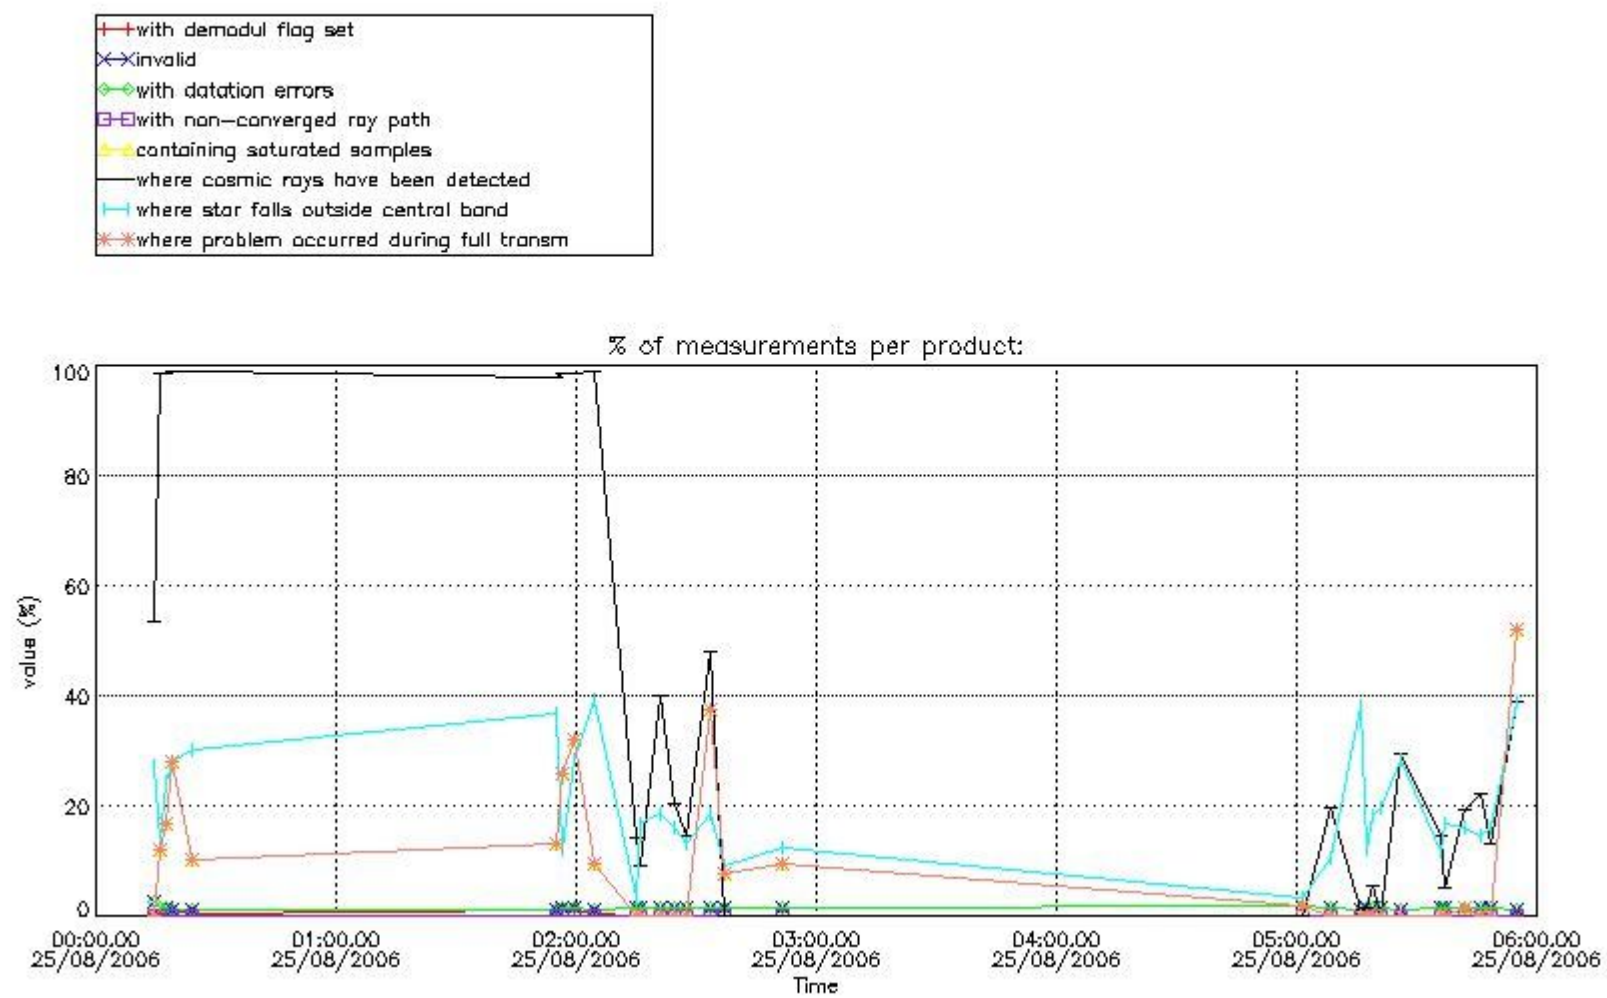

At least one measurement with demodulation flag set:	33.3333 %
Reference spectrum computed from DB:	0.00000 %
Reference spectrum with small number of measurements:	0.00000 %
SATU data not used:	0.00000 %

5.2 Plot quality information per product (time dependant)

5.3 Plot quality information per product (world map)