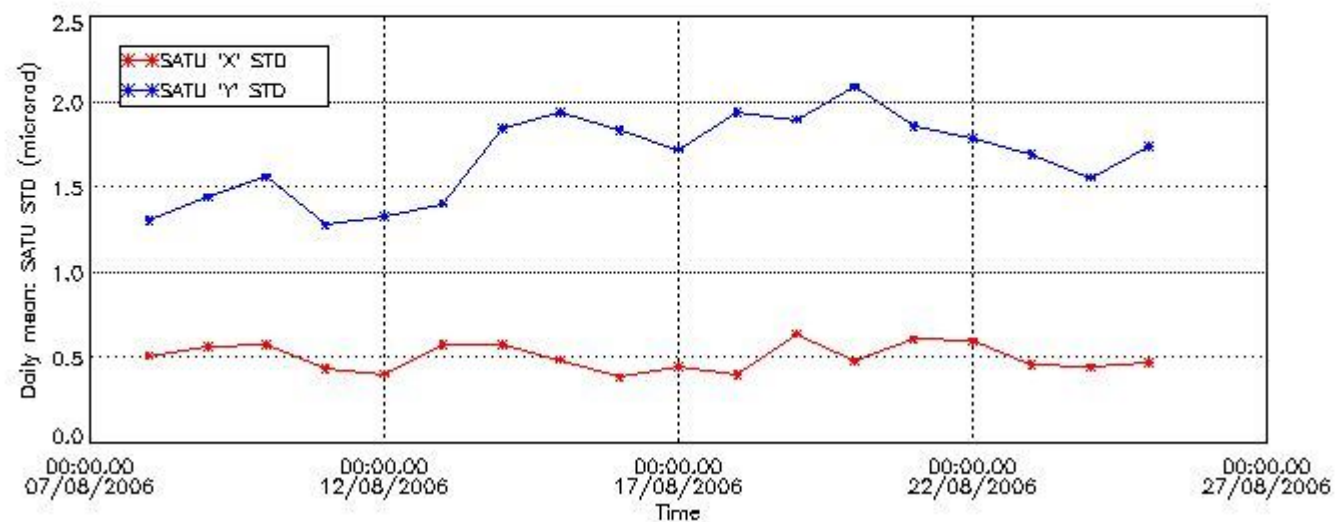

Number of data:	5850.0	5850.0	1450.0	1450.0

7.2.2 Trend of daily SATU NEA St. deviation during the last two months (dark limb)

The long term trend of the SATU 'X' and 'Y' standard deviations should be constant during the whole mission.

8. Auxiliary Data Files used for the production reported in section 2.2

The number reported in the third column indicates since which file (see list in section 2.2) the corresponding auxiliary file has been used. The fourth column is the date of those product files.

Type	Auxiliary Filename	Used since product	Used since product date
INST_PHYS_CHARACTERISTICS	GOM_INS_AXNIEC20050627_150713_20030716_120000_20100101_000000	1	25-AUG-2006 00:14:22
CALIBRATION_DATABASE	GOM_CAL_AXVIEC20060825_091604_20060823_000000_20100101_000000	1	25-AUG-2006 00:14:22
CALIBRATION_DATABASE	GOM_CAL_AXVIEC20060817_094138_20060816_000000_20100101_000000	4	25-AUG-2006 00:19:03
CALIBRATION_DATABASE	GOM_CAL_AXVIEC20060825_091604_20060823_000000_20100101_000000	5	25-AUG-2006 00:24:06
CALIBRATION_DATABASE	GOM_CAL_AXVIEC20060817_094138_20060816_000000_20100101_000000	6	25-AUG-2006 01:54:58
LEVEL-1B_PROC_CONFIG	GOM_PR1_AXNIEC20050627_151042_20020301_000000_20100101_000000	1	25-AUG-2006 00:14:22
STAR_CATALOGUE	GOM_CAT_AXVIEC20020121_161009_20020101_000000_20200101_000000	1	25-AUG-2006 00:14:22
STELLAR_SPECTRA_DATABANK	GOM_STS_AXNIEC20040308_103538_20020101_160000_20100101_000000	1	25-AUG-2006 00:14:22
ECMWF_FILE	AUX_ECA_AXNECM20060825_061723_20060824_210000_20060825_090000	1	25-AUG-2006 00:14:22
ECMWF_FILE	AUX_ECF_AXNECM20060824_064717_20060824_210000_20060825_090000	4	25-AUG-2006 00:19:03
ECMWF_FILE	AUX_ECA_AXNECM20060825_061723_20060824_210000_20060825_090000	5	25-AUG-2006 00:24:06
ECMWF_FILE	AUX_ECF_AXNECM20060824_064717_20060824_210000_20060825_090000	6	25-AUG-2006 01:54:58
ECMWF_FILE	AUX_ECF_AXNECM20060824_181721_20060825_030000_20060825_150000	22	25-AUG-2006 05:01:29
OPTIONAL_ECMWF_FILE	MISSING	1	25-AUG-2006 00:14:22
ORBIT_DATA_FILE	DOR_NAV_OPNPDE20060825_001131_000054192050_00345_23445_0419.N1	1	25-AUG-2006 00:14:22
ORBIT_DATA_FILE	DOR_NAV_OPNPDE20060825_014710_000041442050_00346_23446_0420.N1	6	25-AUG-2006 01:54:58
ORBIT_DATA_FILE	DOR_NAV_OPNPDE20060825_044748_000054192050_00348_23448_0422.N1	22	25-AUG-2006 05:01:29