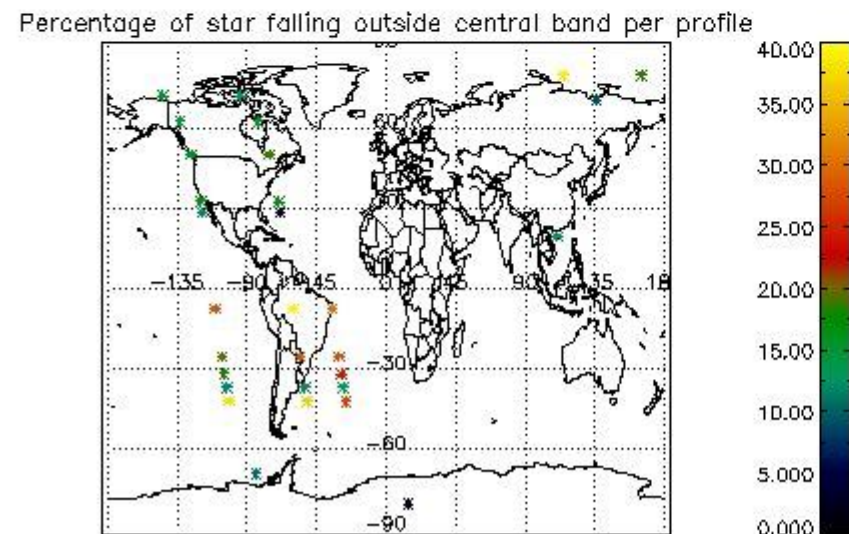

6. Statistics and plot of tangent altitude of the last measurement (DARK & BRIGHT products without errors)

6.1 Statistics on tangent altitude lost:

Statistics	DARK	BRIGHT	TWILIGHT
Mean:	12.400	15.206	16.716
St. deviation:	5.4306	6.6868	0.0000
Maximum:	23.774	21.090	16.716
Minimum:	3.7320	4.3067	16.716
Number of data:	18.000	5.0000	1.0000

6.2 Plot for DARK limb products