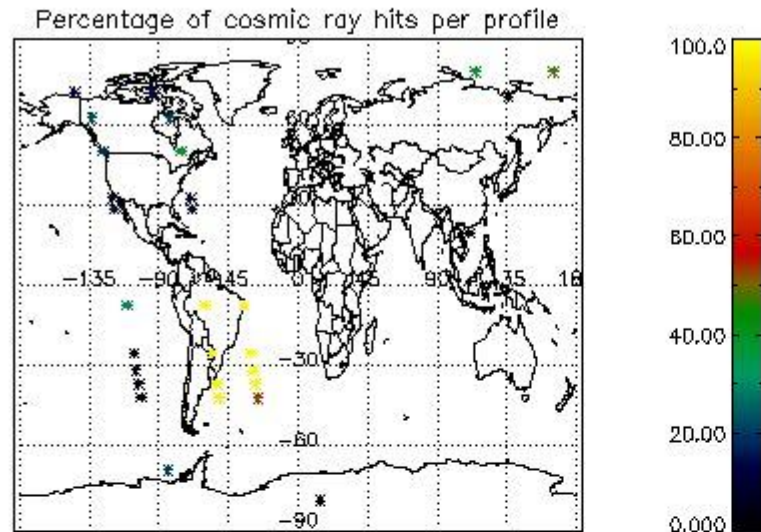

6. Statistics and plot of tangent altitude of the last measurement (DARK & BRIGHT products without errors)

6.1 Statistics on tangent altitude lost:

Statistics	DARK	BRIGHT	TWILIGHT
Mean:	12.400	15.206	16.716
St. deviation:	5.4306	6.6868	0.0000
Maximum:	23.774	21.090	16.716
Minimum:	3.7320	4.3067	16.716
Number of data:	18.000	5.0000	1.0000

6.2 Plot for DARK limb products