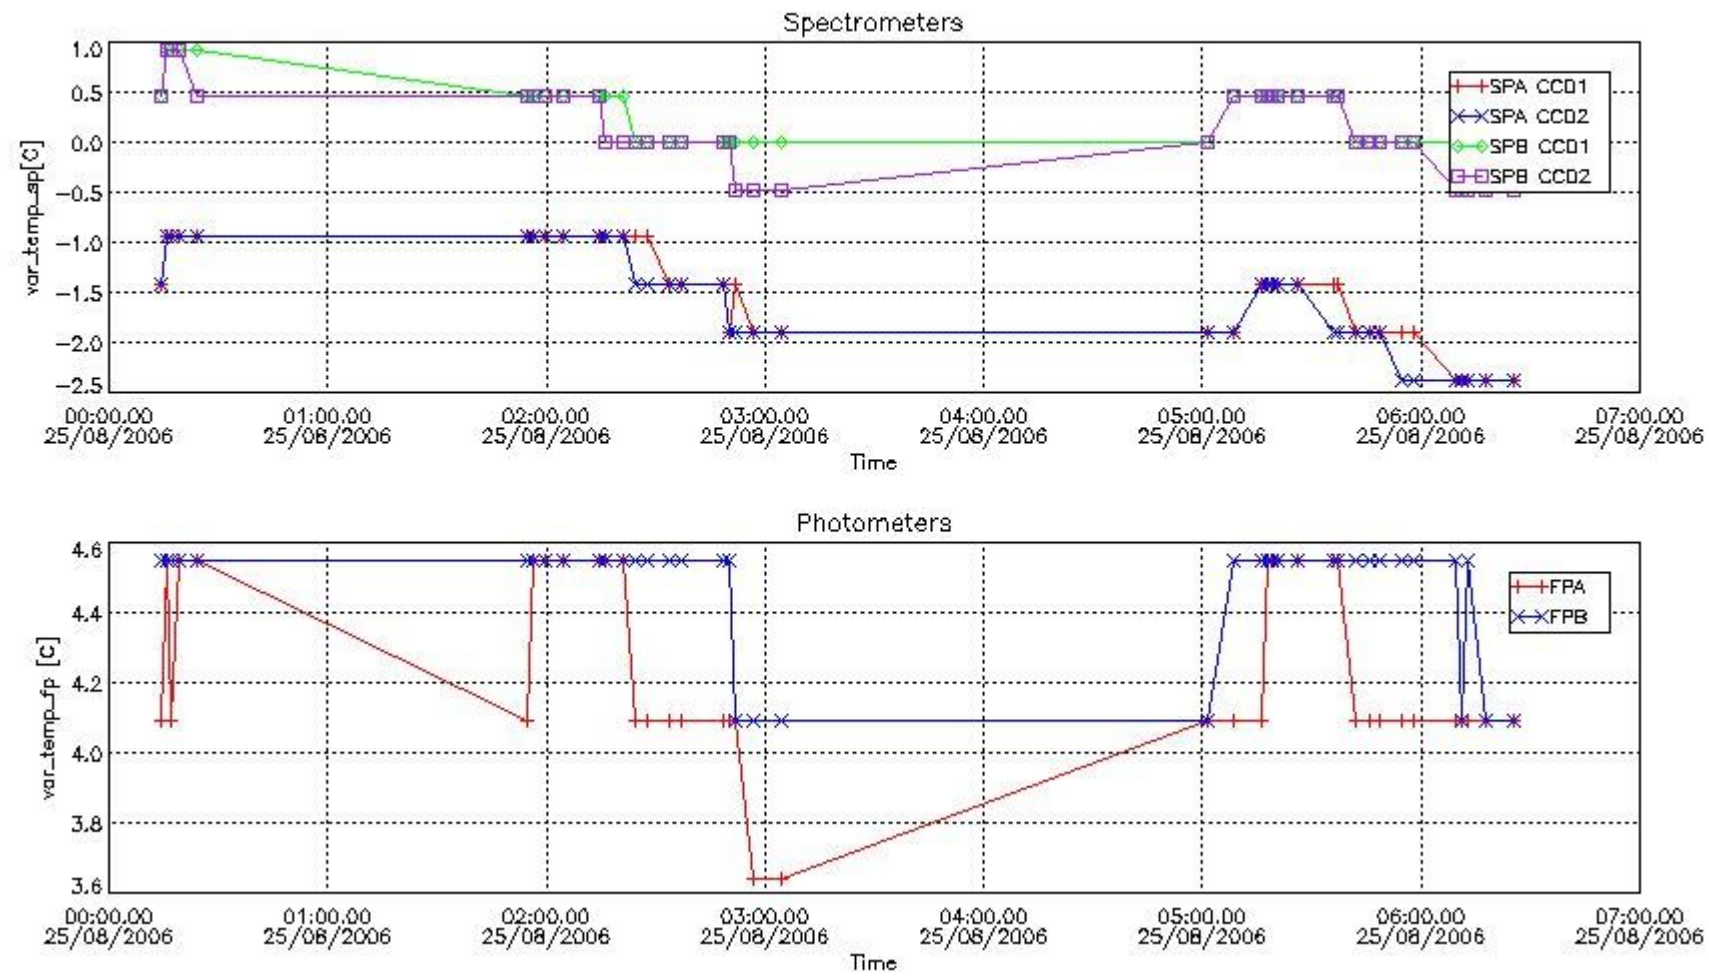

3. Plot of GOMOS spectrometers and photometers temperatures from level 1b data

4. Overview of dark signal processing per product

The Dark Charge (DC) is a temperature-dependant signal added to the useful measurements and it is therefore subtracted from them during the processing. There are two phenomena that produce a continuous increase of the DC: the "hot pixels" (a pixel is "hot" when its DC exceeds by a significant amount its value measured on ground at the same temperature) and the "Random Telegraphic Signal" (abrupt change positive or negative of the CCD pixel signal, random in time, affecting only the DC part of the signal and not the photon generated signal).

In this section a list of products that did not use the Dark Sky Area (DSA) observation for the DC computation is given. It is also provided the mean DC plot per product for dark limb products with no error flag set.

4.1 All products used the DSA observation for the DC computation

4.2 Plot of mean dark charges per product: only products in DARK limb conditions without errors are used