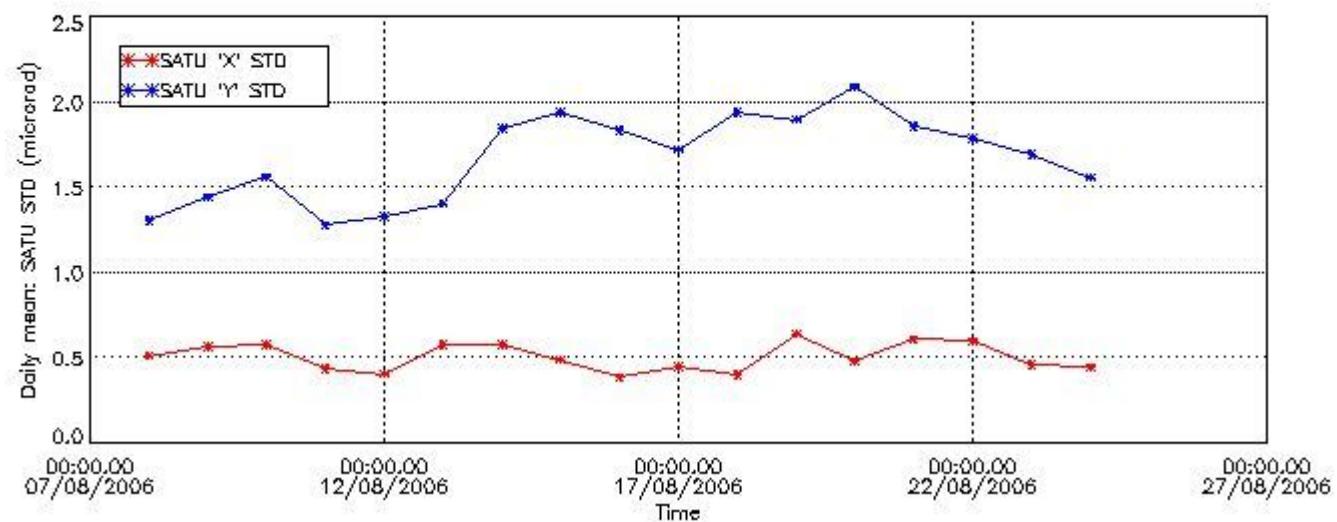

Number of data:	4400.0	4400.0	1750.0	1750.0

7.2.2 Trend of daily SATU NEA St. deviation during the last two months (dark limb)

The long term trend of the SATU 'X' and 'Y' standard deviations should be constant during the whole mission.

8. Auxiliary Data Files used for the production reported in section 2.2

The number reported in the third column indicates since which file (see list in section 2.2) the corresponding auxiliary file has been used. The fourth column is the date of those product files.

Type	Auxiliary Filename	Used since product	Used since product date
INST_PHYS_CHARACTERISTICS	GOM_INS_AXNIEC20050627_150713_20030716_120000_20100101_000000	1	24-AUG-2006 00:00:33
CALIBRATION_DATABASE	GOM_CAL_AXVIEC20060817_094138_20060816_000000_20100101_000000	1	24-AUG-2006 00:00:33
LEVEL-1B_PROC_CONFIG	GOM_PR1_AXNIEC20050627_151042_20020301_000000_20100101_000000	1	24-AUG-2006 00:00:33
STAR_CATALOGUE	GOM_CAT_AXVIEC20020121_161009_20020101_000000_20200101_000000	1	24-AUG-2006 00:00:33
STELLAR_SPECTRA_DATABANK	GOM_STS_AXNIEC20040308_103538_20020101_160000_20100101_000000	1	24-AUG-2006 00:00:33
ECMWF_FILE	AUX_ECF_AXNECM20060823_062856_20060823_210000_20060824_090000	1	24-AUG-2006 00:00:33
ECMWF_FILE	AUX_ECA_AXNECM20060824_061725_20060823_210000_20060824_090000	7	24-AUG-2006 00:45:53
ECMWF_FILE	AUX_ECF_AXNECM20060823_062856_20060823_210000_20060824_090000	11	24-AUG-2006 00:55:38
ECMWF_FILE	AUX_ECA_AXNECM20060824_061725_20060823_210000_20060824_090000	12	24-AUG-2006 01:06:48
ECMWF_FILE	AUX_ECF_AXNECM20060823_183722_20060824_030000_20060824_150000	38	24-AUG-2006 03:52:28
OPTIONAL_ECMWF_FILE	MISSING	1	24-AUG-2006 00:00:33
ORBIT_DATA_FILE	DOR_NAV_OPNPDE20060823_230235_000057382050_00330_23430_0411.N1	1	24-AUG-2006 00:00:33
ORBIT_DATA_FILE	DOR_NAV_OPNPDE20060824_004332_000054192050_00331_23431_0412.N1	7	24-AUG-2006 00:45:53
ORBIT_DATA_FILE	DOR_NAV_OPNPDE20060824_021911_000041442050_00332_23432_0413.N1	22	24-AUG-2006 02:26:29
ORBIT_DATA_FILE	DOR_NAV_OPNPDE20060824_033334_000057382050_00333_23433_0414.N1	38	24-AUG-2006 03:52:28