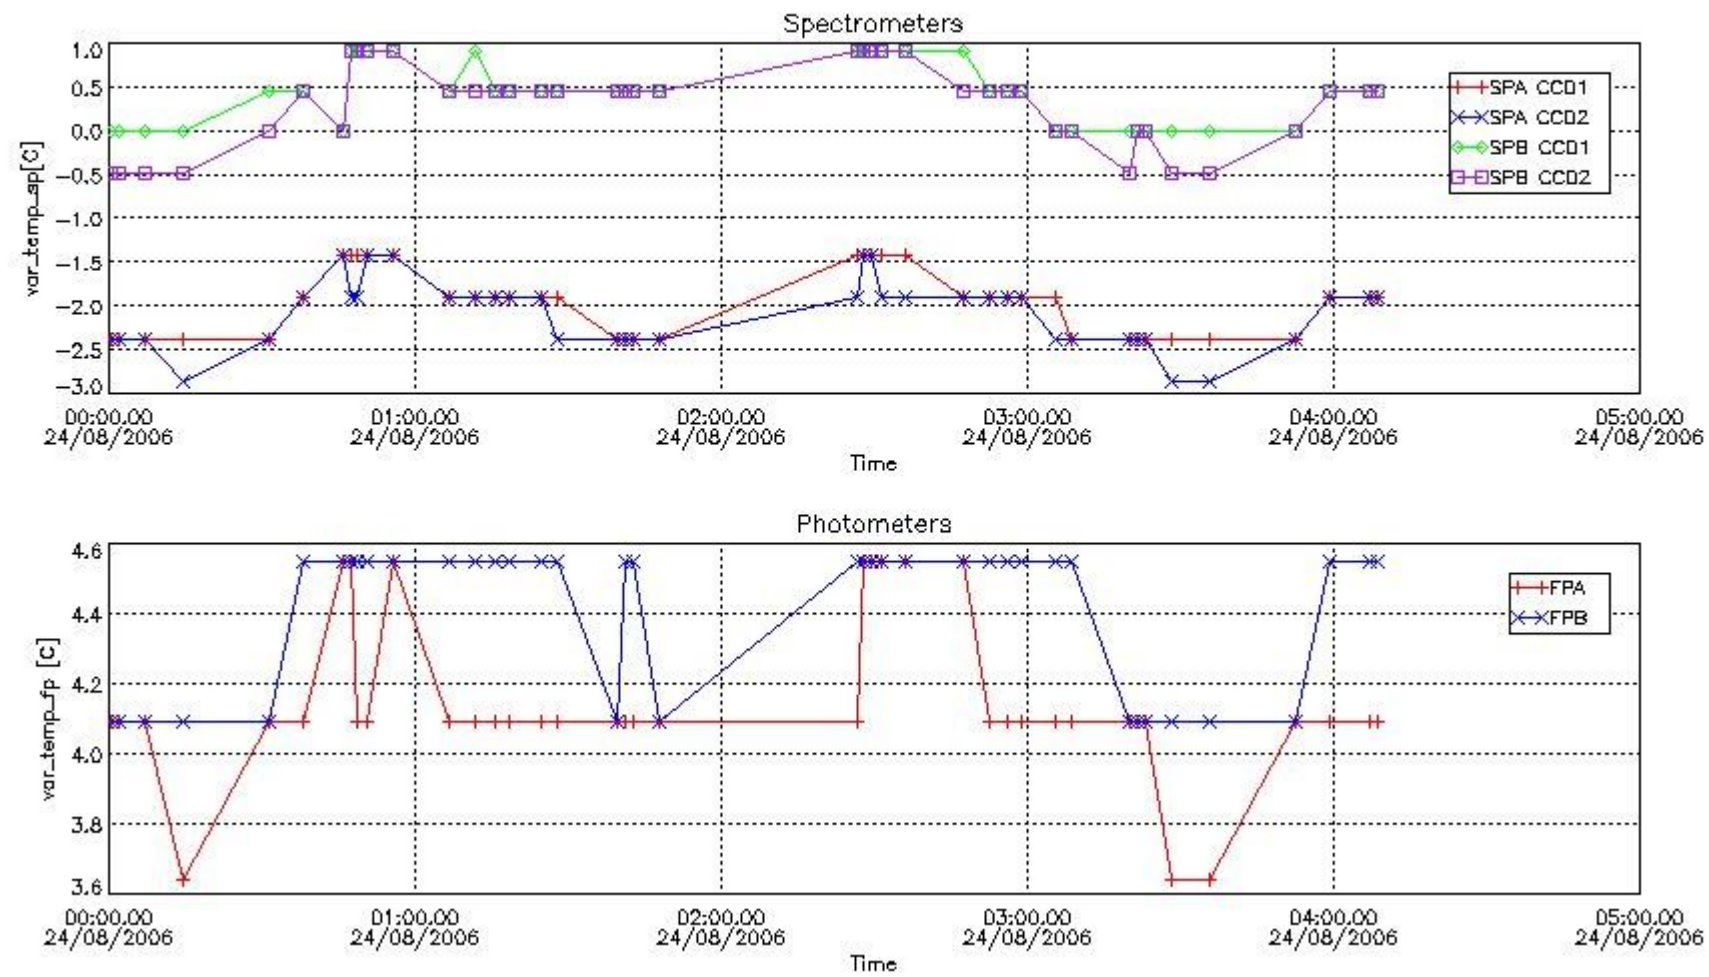

3. Plot of GOMOS spectrometers and photometers temperatures from level 1b data

4. Overview of dark signal processing per product

The Dark Charge (DC) is a temperature-dependant signal added to the useful measurements and it is therefore subtracted from them during the processing. There are two phenomena that produce a continuous increase of the DC: the "hot pixels" (a pixel is "hot" when its DC exceeds by a significant amount its value measured on ground at the same temperature) and the "Random Telegraphic Signal" (abrupt change positive or negative of the CCD pixel signal, random in time, affecting only the DC part of the signal and not the photon generated signal).

In this section a list of products that did not use the Dark Sky Area (DSA) observation for the DC computation is given. It is also provided the mean DC plot per product for dark limb products with no error flag set.

4.1 All products used the DSA observation for the DC computation

4.2 Plot of mean dark charges per product: only products in DARK limb conditions without errors are used