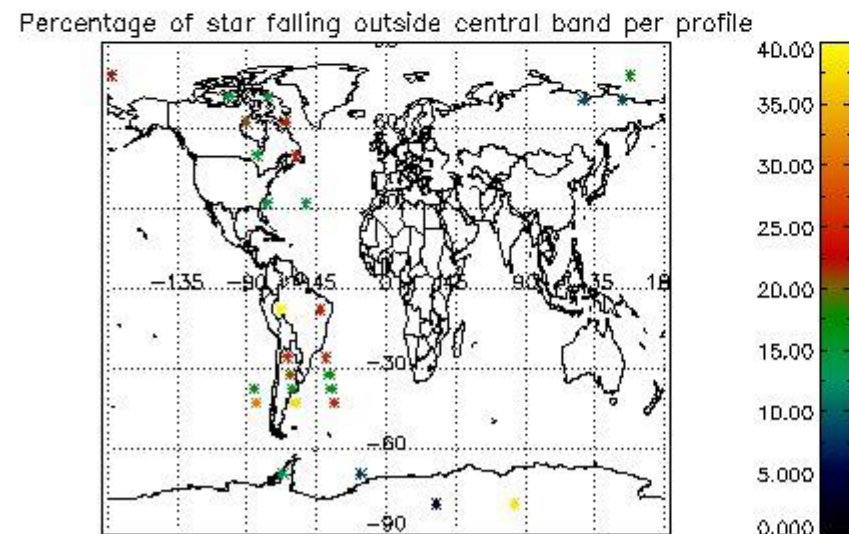

6. Statistics and plot of tangent altitude of the last measurement (DARK & BRIGHT products without errors)

6.1 Statistics on tangent altitude lost:

Statistics	DARK	BRIGHT	TWILIGHT
Mean:	11.822	14.831	16.990
St. deviation:	4.2353	5.9739	1.2808
Maximum:	17.056	20.874	17.895
Minimum:	3.3973	4.5960	16.084
Number of data:	14.000	6.0000	2.0000

6.2 Plot for DARK limb products