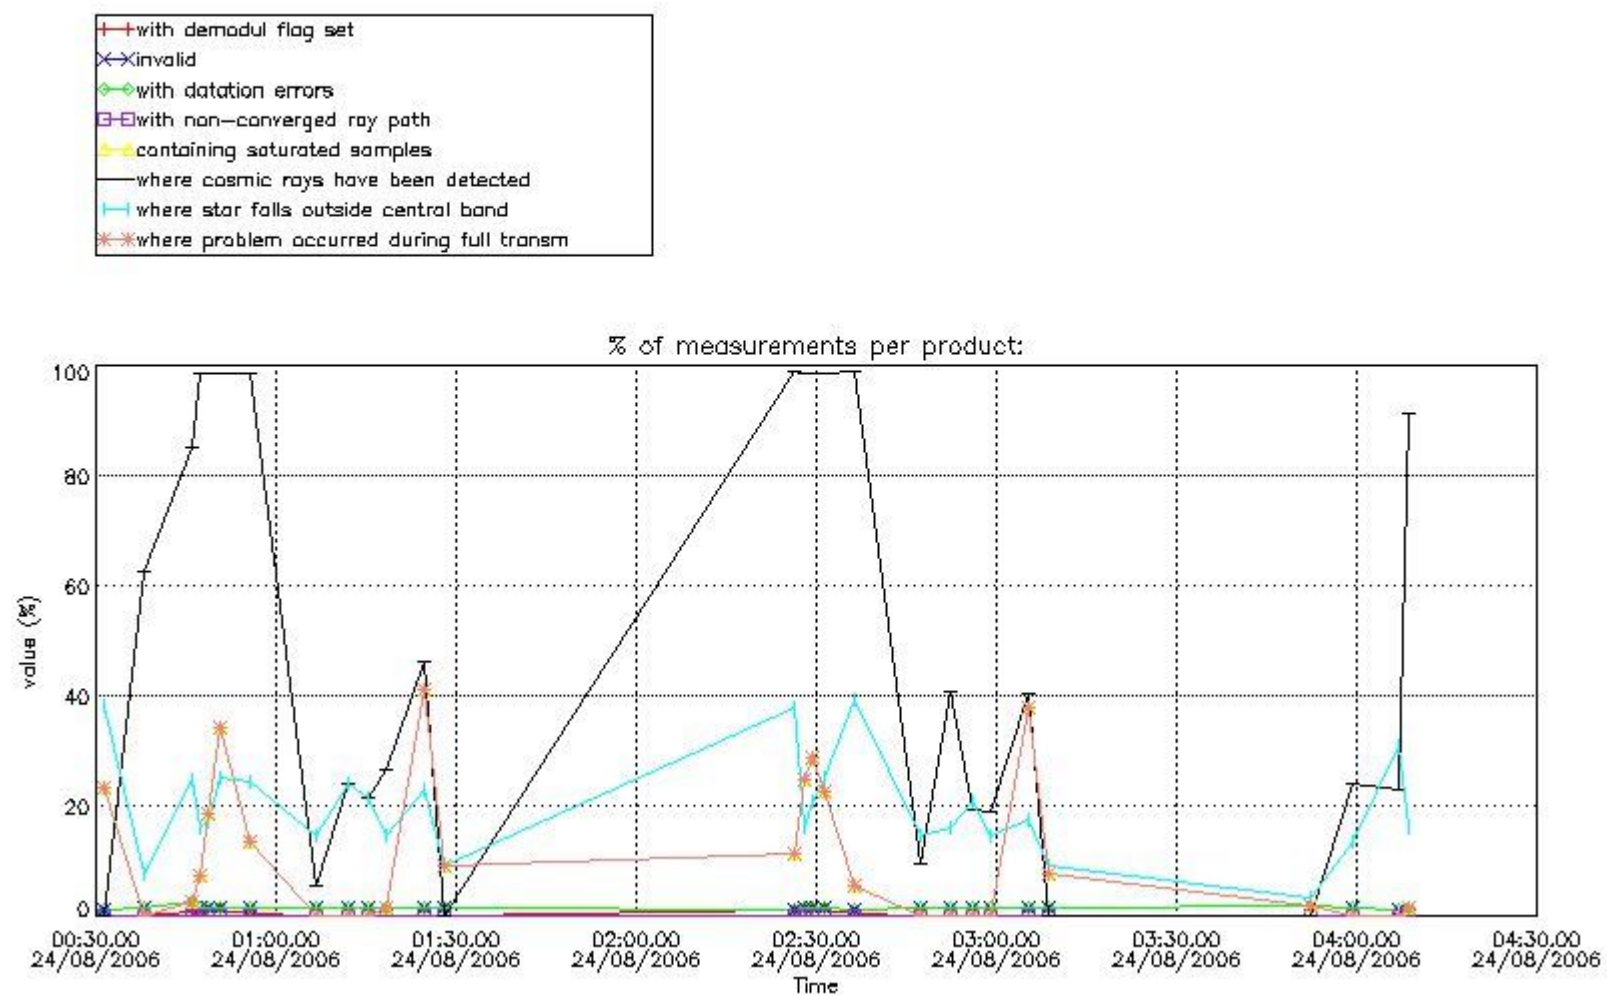

At least one measurement with demodulation flag set:	50.0000 %
Reference spectrum computed from DB:	0.00000 %
Reference spectrum with small number of measurements:	0.00000 %
SATU data not used:	0.00000 %

5.2 Plot quality information per product (time dependant)

5.3 Plot quality information per product (world map)