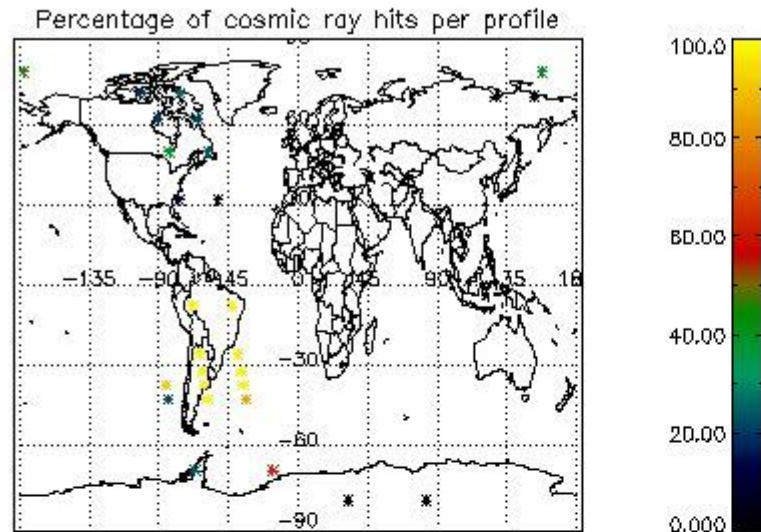

6. Statistics and plot of tangent altitude of the last measurement (DARK & BRIGHT products without errors)

6.1 Statistics on tangent altitude lost:

Statistics	DARK	BRIGHT	TWILIGHT
Mean:	11.822	14.831	16.990
St. deviation:	4.2353	5.9739	1.2808
Maximum:	17.056	20.874	17.895
Minimum:	3.3973	4.5960	16.084
Number of data:	14.000	6.0000	2.0000

6.2 Plot for DARK limb products