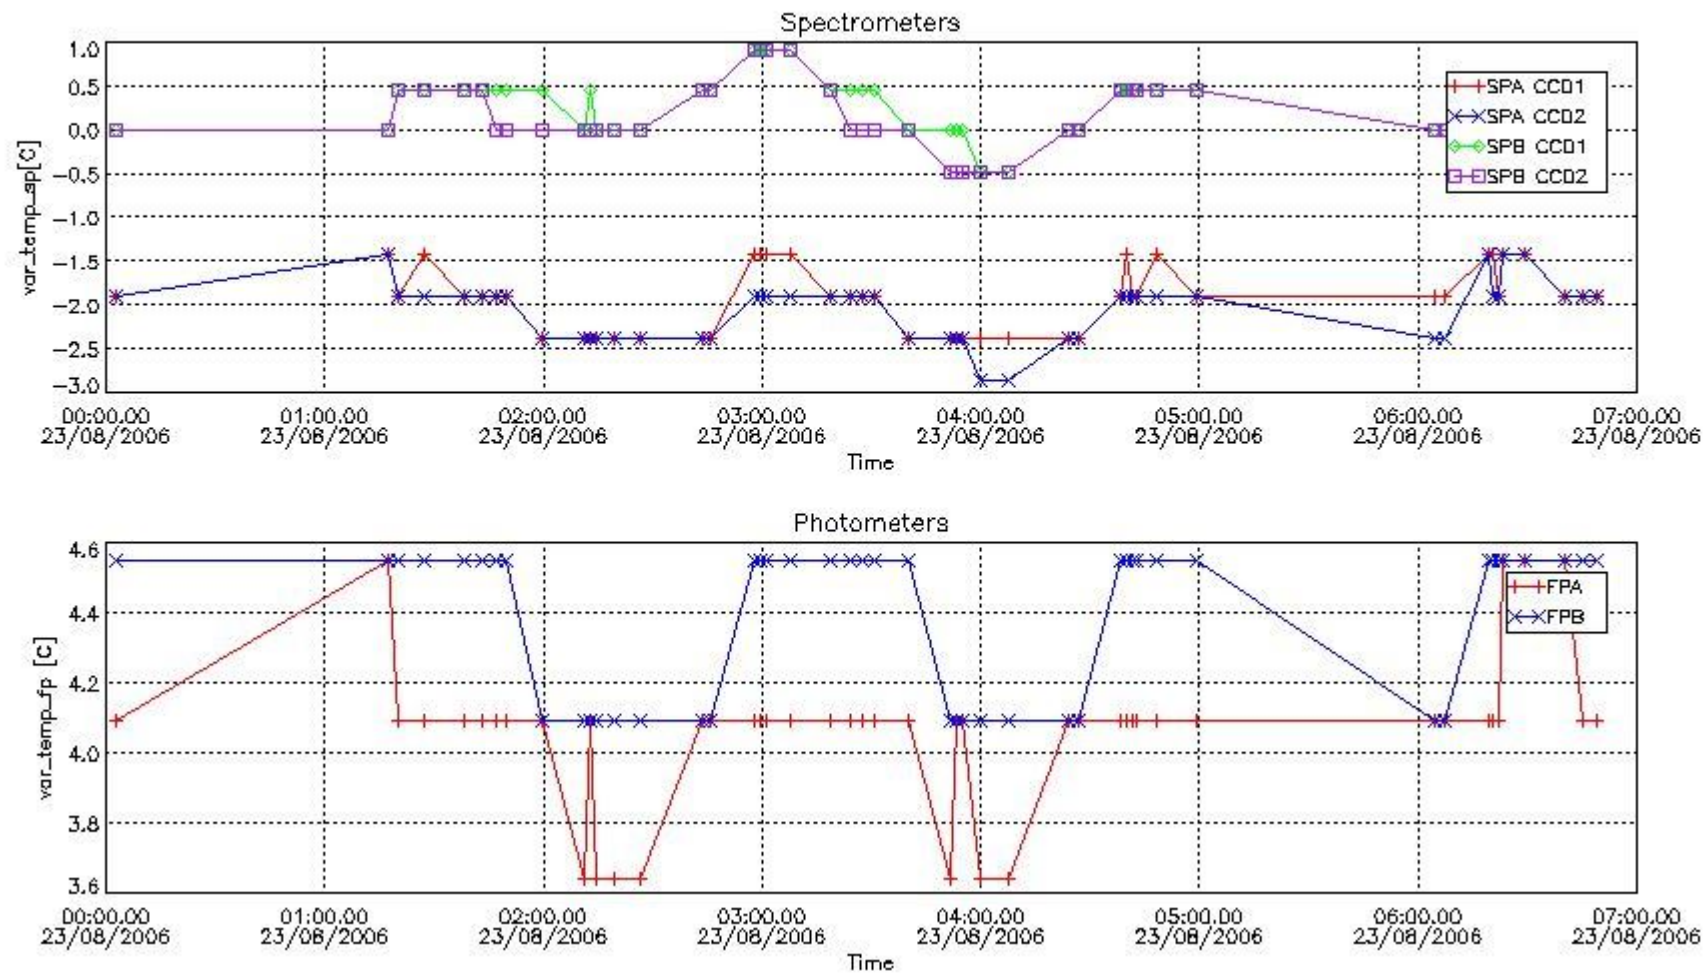

43	GOM_TRA_1PNPDE20060823_062210_000000362050_00320_23420_1001.N1	23-AUG-2006 06:22:10	Dark	36.000	23	21Eps CMa	1.5020	26000.	72	23420	No
44	GOM_TRA_1PNPDE20060823_062328_000000342050_00320_23420_1002.N1	23-AUG-2006 06:23:28	Dark	33.500	177	1Zet CMa	3.0220	26000.	67	23420	No
45	GOM_TRA_1PNPDE20060823_062859_000000452050_00320_23420_1003.N1	23-AUG-2006 06:28:59	Dark	45.000	2	Alp Car	-0.73600	7000.0	90	23420	No
46	GOM_TRA_1PNPDE20060823_064005_000000392050_00321_23421_1004.N1	23-AUG-2006 06:40:05	Dark	39.000	9	Alp Eri	0.45300	24000.	78	23421	No
47	GOM_TRA_1PNPDE20060823_064514_000000322050_00321_23421_1005.N1	23-AUG-2006 06:45:14	Straylight	32.000	148	Alp Tuc	2.8780	4100.0	64	23421	No
48	GOM_TRA_1PNPDE20060823_064851_000000382050_00321_23421_1006.N1	23-AUG-2006 06:48:51	Straylight	37.500	31	Alp Gru	1.7340	15200.	75	23421	No

3. Plot of GOMOS spectrometers and photometers temperatures from level 1b data

4. Overview of dark signal processing per product

The Dark Charge (DC) is a temperature-dependant signal added to the useful measurements and it is therefore subtracted from them during the processing. There are two phenomena that produce a continuous increase of the DC: the "hot pixels" (a pixel is "hot" when its DC exceeds by a significant amount its value measured on ground at the same temperature) and the "Random Telegraphic Signal" (abrupt change positive or negative of the CCD pixel signal, random in time, affecting only the DC part of the signal and not the photon generated signal).

In this section a list of products that did not use the Dark Sky Area (DSA) observation for the DC computation is given. It is also provided the mean DC plot per product for dark limb products with no error flag set.

4.1 All products used the DSA observation for the DC computation

4.2 Plot of mean dark charges per product: only products in DARK limb conditions without errors are used