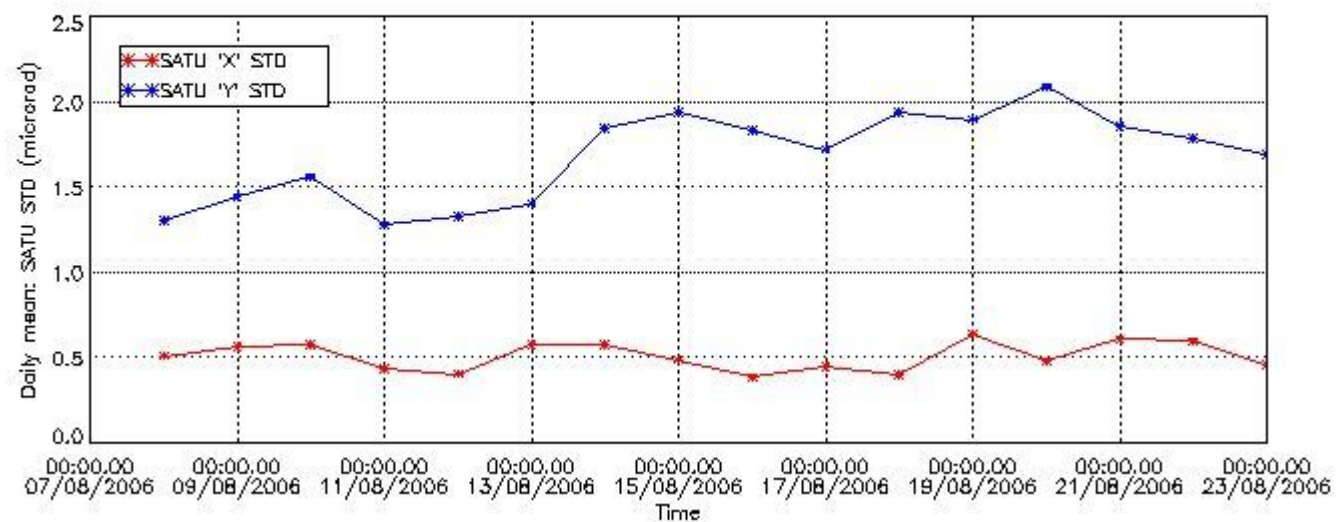

Number of data:	6550.0	6550.0	2300.0	2300.0

7.2.2 Trend of daily SATU NEA St. deviation during the last two months (dark limb)

The long term trend of the SATU 'X' and 'Y' standard deviations should be constant during the whole mission.

8. Auxiliary Data Files used for the production reported in section 2.2

The number reported in the third column indicates since which file (see list in section 2.2) the corresponding auxiliary file has been used. The fourth column is the date of those product files.

Type	Auxiliary Filename	Used since product	Used since product date
INST_PHYS_CHARACTERISTICS	GOM_INS_AXNIEC20050627_150713_20030716_120000_20100101_000000	1	23-AUG-2006 00:02:49
CALIBRATION_DATABASE	GOM_CAL_AXVIEC20060817_094138_20060816_000000_20100101_000000	1	23-AUG-2006 00:02:49
LEVEL-1B_PROC_CONFIG	GOM_PR1_AXNIEC20050627_151042_20020301_000000_20100101_000000	1	23-AUG-2006 00:02:49
STAR_CATALOGUE	GOM_CAT_AXVIEC20020121_161009_20020101_000000_20200101_000000	1	23-AUG-2006 00:02:49
STELLAR_SPECTRA_DATABANK	GOM_STS_AXNIEC20040308_103538_20020101_160000_20100101_000000	1	23-AUG-2006 00:02:49
ECMWF_FILE	AUX_ECF_AXNECM20060822_062904_20060822_210000_20060823_090000	1	23-AUG-2006 00:02:49
ECMWF_FILE	AUX_ECA_AXNECM20060823_060912_20060822_210000_20060823_090000	2	23-AUG-2006 01:17:24
ECMWF_FILE	AUX_ECF_AXNECM20060822_062904_20060822_210000_20060823_090000	4	23-AUG-2006 01:27:11
ECMWF_FILE	AUX_ECF_AXNECM20060822_182855_20060823_030000_20060823_150000	31	23-AUG-2006 04:24:03
OPTIONAL_ECMWF_FILE	MISSING	1	23-AUG-2006 00:02:49
ORBIT_DATA_FILE	DOR_NAV_OPNPDE20060822_233436_000057382050_00316_23416_0404.N1	1	23-AUG-2006 00:02:49
ORBIT_DATA_FILE	DOR_NAV_OPNPDE20060823_011014_000041442050_00317_23417_0405.N1	2	23-AUG-2006 01:17:24
ORBIT_DATA_FILE	DOR_NAV_OPNPDE20060823_022438_000057382050_00318_23418_0406.N1	15	23-AUG-2006 02:43:27
ORBIT_DATA_FILE	DOR_NAV_OPNPDE20060823_040534_000060562050_00319_23419_0407.N1	39	23-AUG-2006 06:04:40