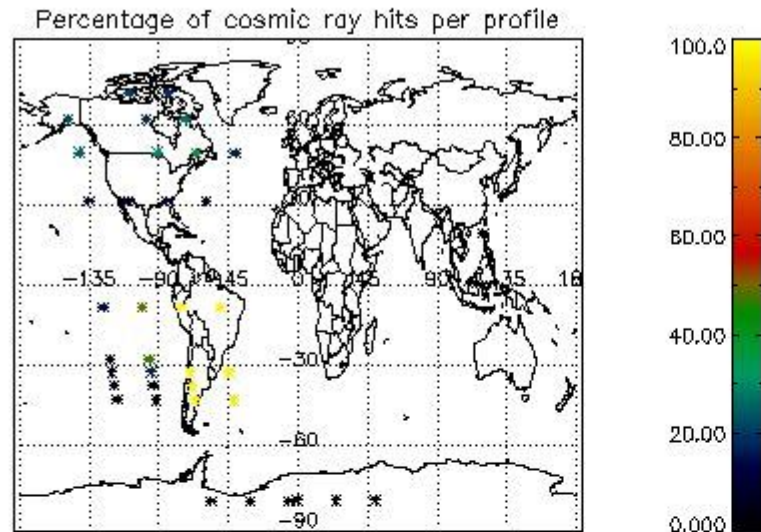

6. Statistics and plot of tangent altitude of the last measurement (DARK & BRIGHT products without errors)

6.1 Statistics on tangent altitude lost:

Statistics	DARK	BRIGHT	TWILIGHT
Mean:	12.192	17.229	NaN
St. deviation:	5.0154	5.5731	NaN
Maximum:	17.946	21.829	NaN
Minimum:	3.1836	5.1459	NaN
Number of data:	21.000	8.0000	NaN

6.2 Plot for DARK limb products