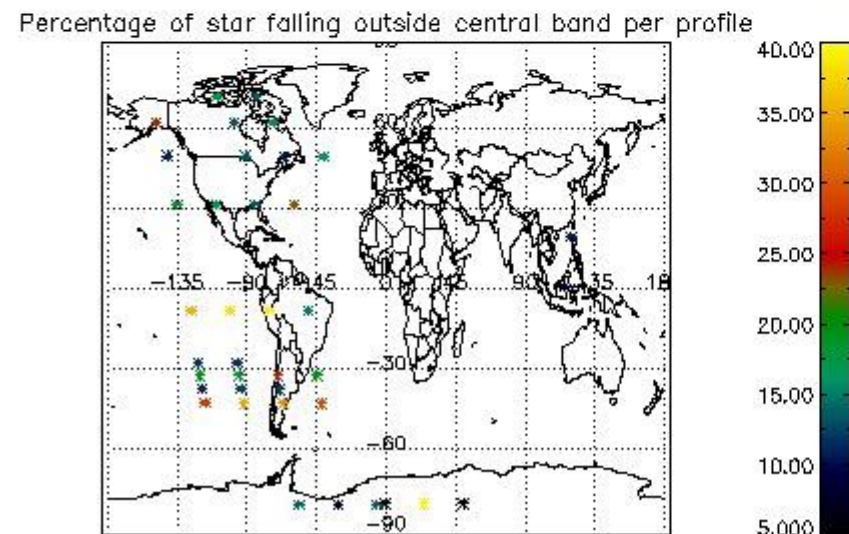

6. Statistics and plot of tangent altitude of the last measurement (DARK & BRIGHT products without errors)

6.1 Statistics on tangent altitude lost:

Statistics	DARK	BRIGHT	TWILIGHT
Mean:	12.192	17.229	NaN
St. deviation:	5.0154	5.5731	NaN
Maximum:	17.946	21.829	NaN
Minimum:	3.1836	5.1459	NaN
Number of data:	21.000	8.0000	NaN

6.2 Plot for DARK limb products