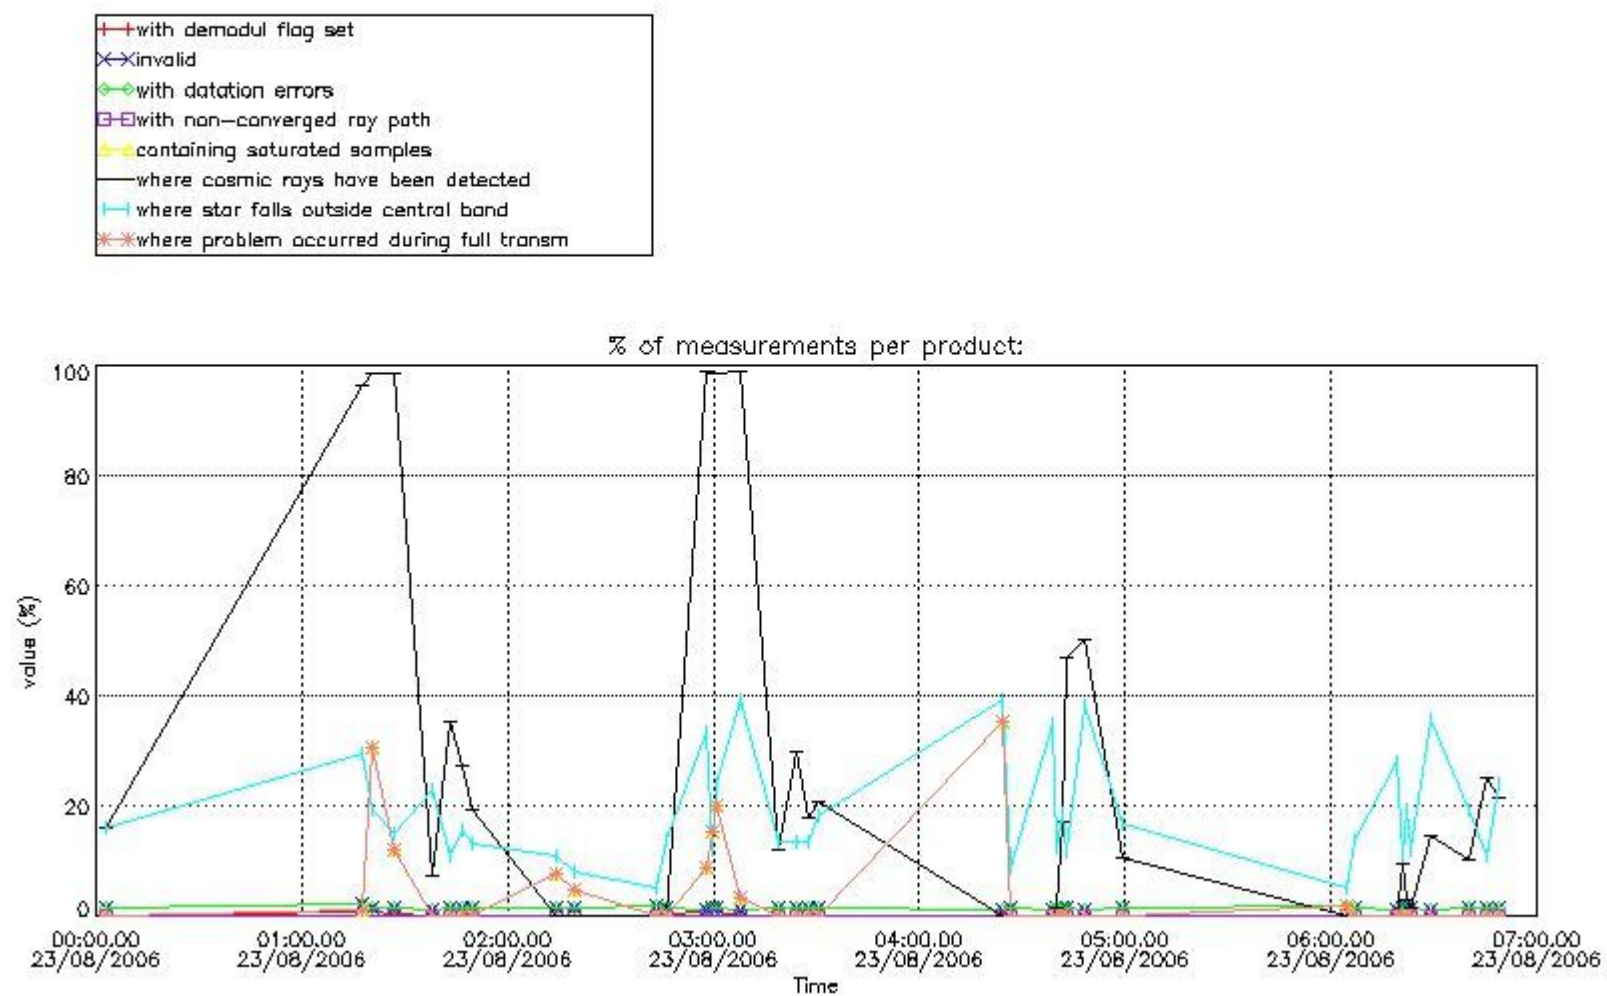

At least one measurement with demodulation flag set:	28.9474 %
Reference spectrum computed from DB:	0.00000 %
Reference spectrum with small number of measurements:	0.00000 %
SATU data not used:	0.00000 %

5.2 Plot quality information per product (time dependant)

5.3 Plot quality information per product (world map)