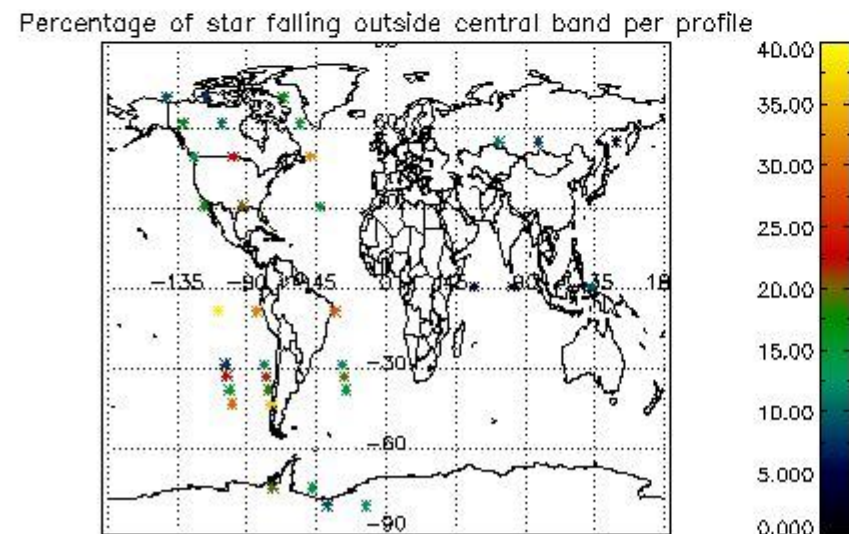

6. Statistics and plot of tangent altitude of the last measurement (DARK & BRIGHT products without errors)

6.1 Statistics on tangent altitude lost:

Statistics	DARK	BRIGHT	TWILIGHT
Mean:	12.889	20.354	NaN
St. deviation:	4.7005	2.8851	NaN
Maximum:	19.702	24.658	NaN
Minimum:	3.4042	16.584	NaN
Number of data:	17.000	8.0000	NaN

6.2 Plot for DARK limb products