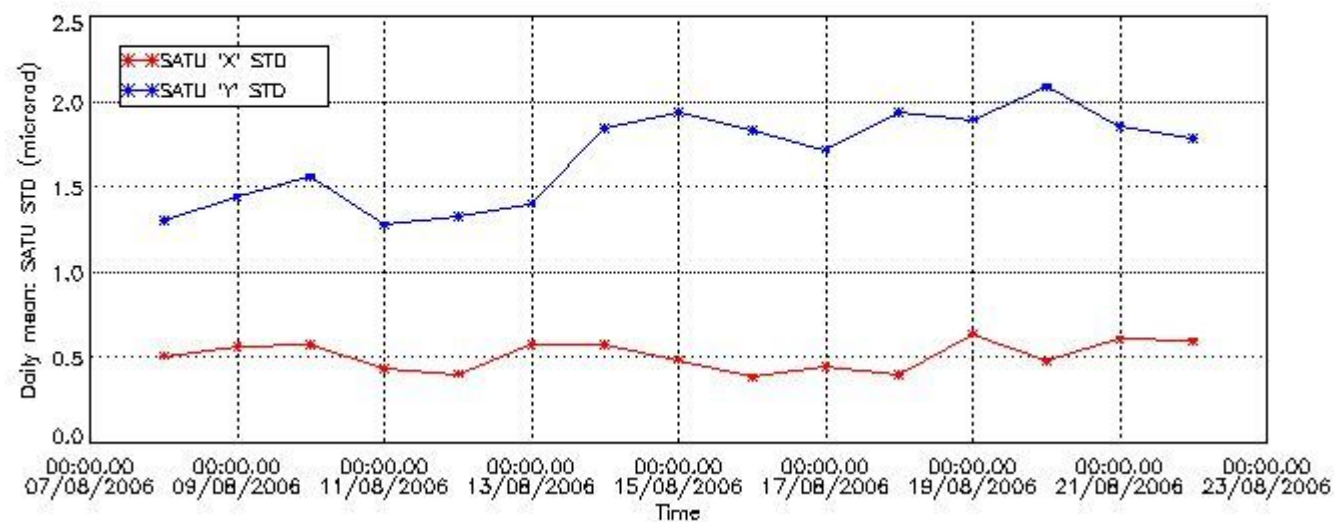

Number of data:	5550.0	5550.0	2150.0	2150.0

7.2.2 Trend of daily SATU NEA St. deviation during the last two months (dark limb)

The long term trend of the SATU 'X' and 'Y' standard deviations should be constant during the whole mission.

8. Auxiliary Data Files used for the production reported in section 2.2

The number reported in the third column indicates since which file (see list in section 2.2) the corresponding auxiliary file has been used. The fourth column is the date of those product files.

Type	Auxiliary Filename	Used since product	Used since product date
INST_PHYS_CHARACTERISTICS	GOM_INS_AXNIEC20050627_150713_20030716_120000_20100101_000000	1	22-AUG-2006 00:09:49
CALIBRATION_DATABASE	GOM_CAL_AXVIEC20060817_094138_20060816_000000_20100101_000000	1	22-AUG-2006 00:09:49
LEVEL-1B_PROC_CONFIG	GOM_PR1_AXNIEC20050627_151042_20020301_000000_20100101_000000	1	22-AUG-2006 00:09:49
STAR_CATALOGUE	GOM_CAT_AXVIEC20020121_161009_20020101_000000_20200101_000000	1	22-AUG-2006 00:09:49
STELLAR_SPECTRA_DATABANK	GOM_STS_AXNIEC20040308_103538_20020101_160000_20100101_000000	1	22-AUG-2006 00:09:49
ECMWF_FILE	AUX_ECA_AXNECM20060822_060911_20060821_210000_20060822_090000	1	22-AUG-2006 00:09:49
ECMWF_FILE	AUX_ECF_AXNECM20060821_062845_20060821_210000_20060822_090000	2	22-AUG-2006 00:11:17
ECMWF_FILE	AUX_ECF_AXNECM20060821_182913_20060822_030000_20060822_150000	32	22-AUG-2006 04:58:08
OPTIONAL_ECMWF_FILE	MISSING	1	22-AUG-2006 00:09:49
ORBIT_DATA_FILE	DOR_NAV_OPNPDE20060822_000637_000054192050_00302_23402_0398.N1	1	22-AUG-2006 00:09:49
ORBIT_DATA_FILE	DOR_NAV_OPNPDE20060822_014216_000041442050_00303_23403_0399.N1	15	22-AUG-2006 03:17:32
ORBIT_DATA_FILE	DOR_NAV_OPNPDE20060822_043736_000057382050_00305_23405_0401.N1	32	22-AUG-2006 04:58:08