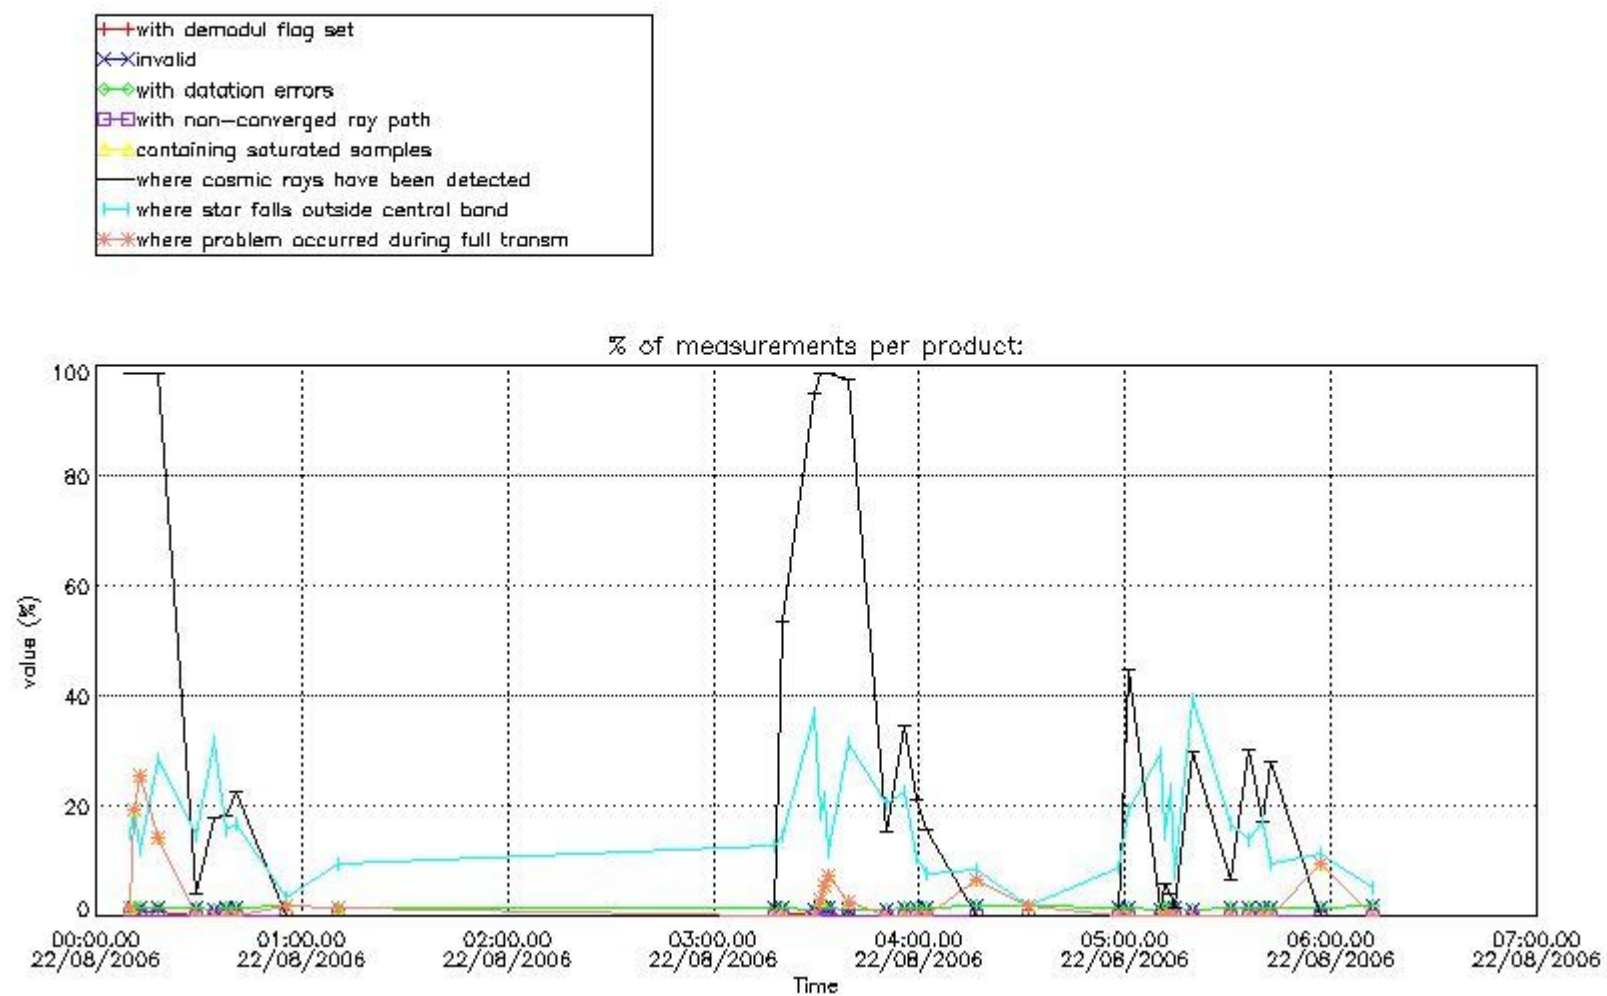

At least one measurement with demodulation flag set:	36.1111 %
Reference spectrum computed from DB:	0.00000 %
Reference spectrum with small number of measurements:	0.00000 %
SATU data not used:	0.00000 %

5.2 Plot quality information per product (time dependant)

5.3 Plot quality information per product (world map)