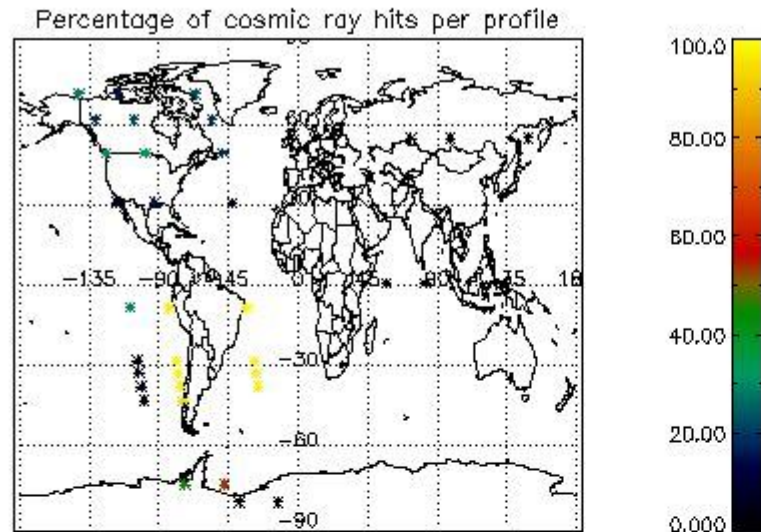

6. Statistics and plot of tangent altitude of the last measurement (DARK & BRIGHT products without errors)

6.1 Statistics on tangent altitude lost:

Statistics	DARK	BRIGHT	TWILIGHT
Mean:	12.889	20.354	NaN
St. deviation:	4.7005	2.8851	NaN
Maximum:	19.702	24.658	NaN
Minimum:	3.4042	16.584	NaN
Number of data:	17.000	8.0000	NaN

6.2 Plot for DARK limb products