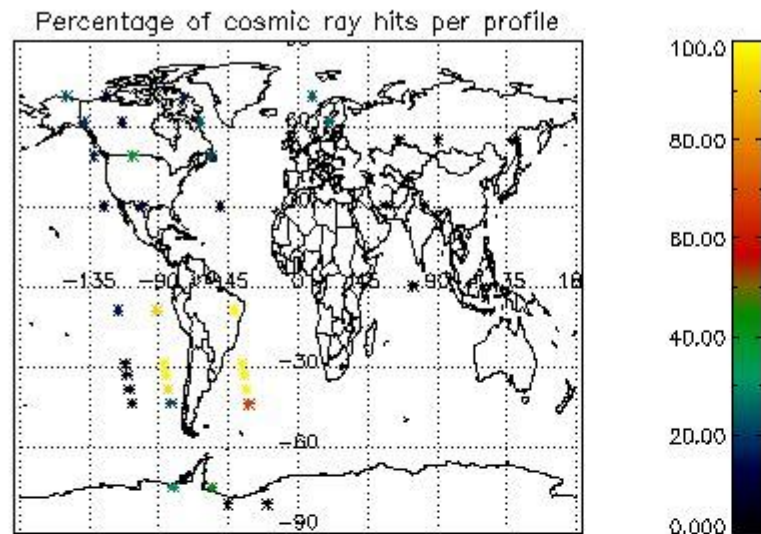

6. Statistics and plot of tangent altitude of the last measurement (DARK & BRIGHT products without errors)

6.1 Statistics on tangent altitude lost:

Statistics	DARK	BRIGHT	TWILIGHT
Mean:	12.943	19.617	NaN
St. deviation:	3.5416	4.5082	NaN
Maximum:	19.248	27.583	NaN
Minimum:	6.3070	14.979	NaN
Number of data:	18.000	8.0000	NaN

6.2 Plot for DARK limb products