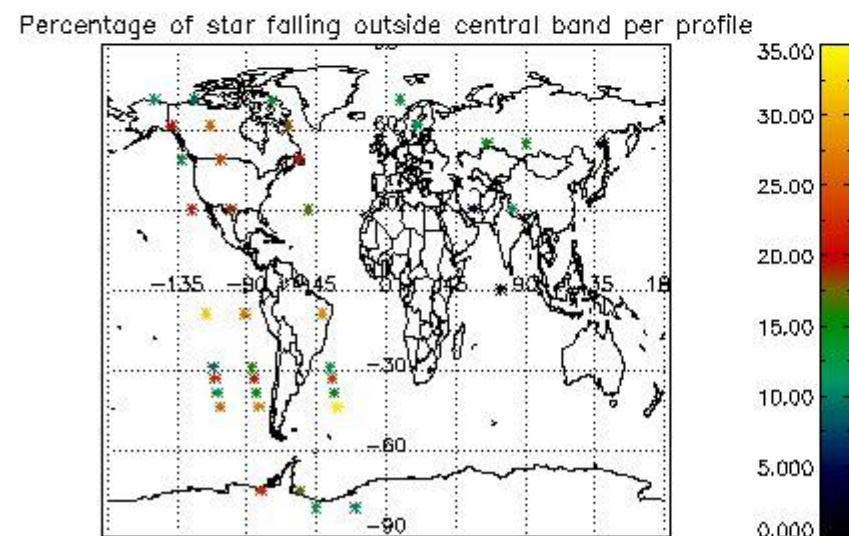

6. Statistics and plot of tangent altitude of the last measurement (DARK & BRIGHT products without errors)

6.1 Statistics on tangent altitude lost:

Statistics	DARK	BRIGHT	TWILIGHT
Mean:	12.943	19.617	NaN
St. deviation:	3.5416	4.5082	NaN
Maximum:	19.248	27.583	NaN
Minimum:	6.3070	14.979	NaN
Number of data:	18.000	8.0000	NaN

6.2 Plot for DARK limb products