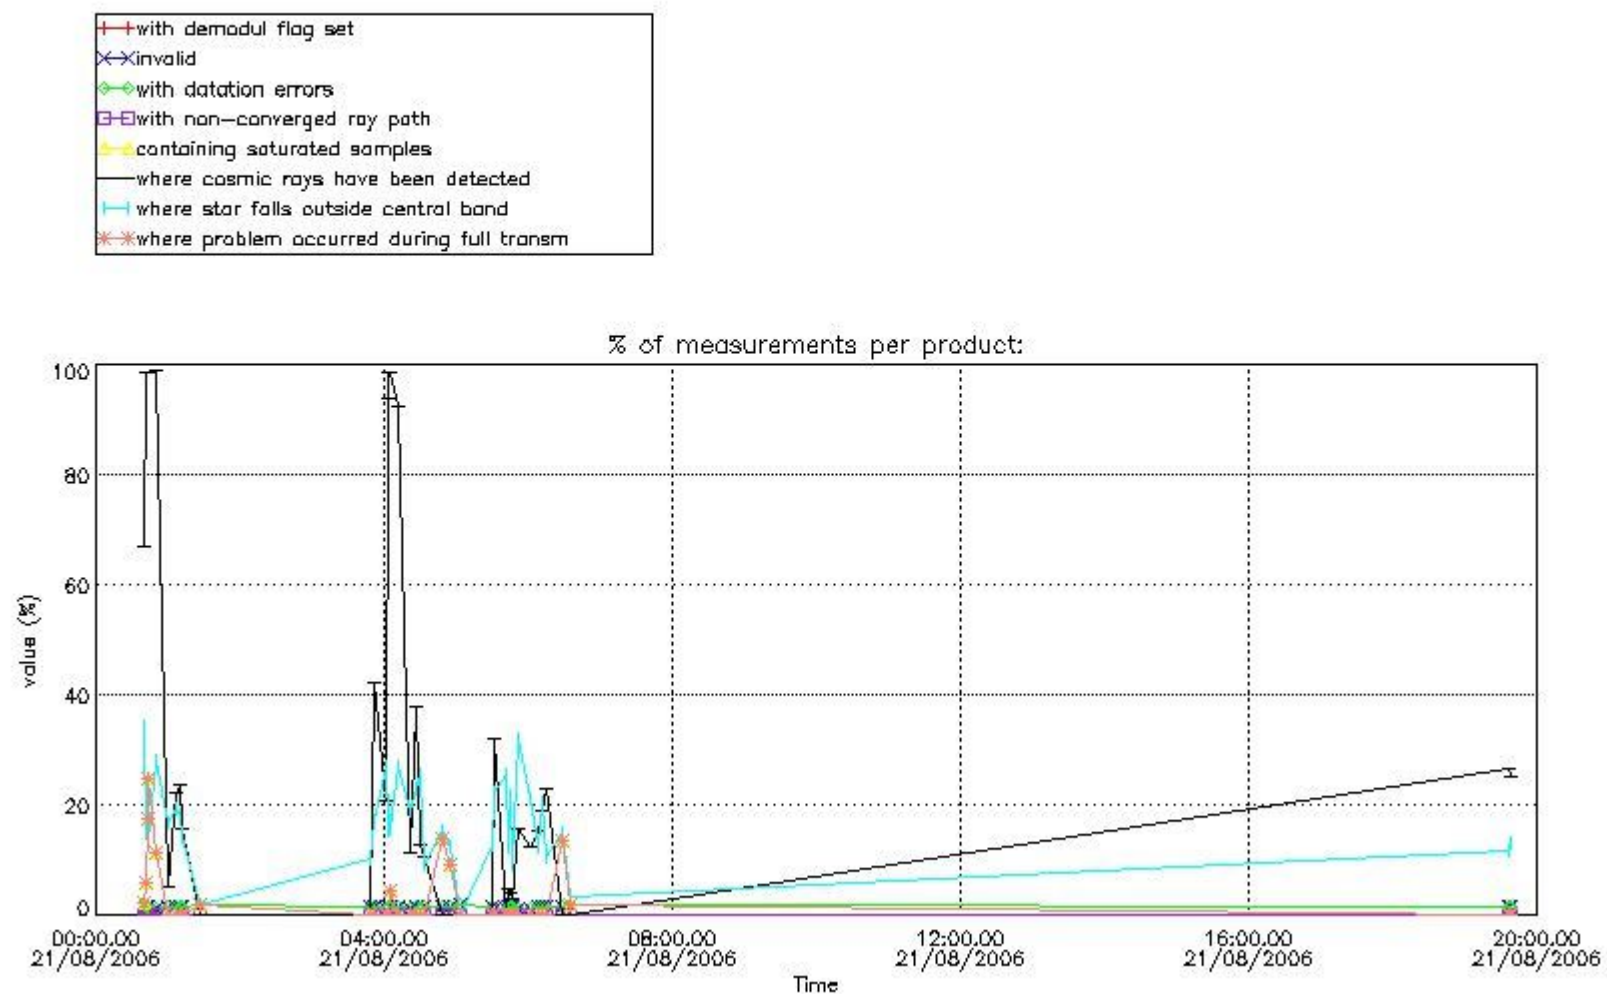

5.1 Percentage of products during reporting period with:

At least one measurement with demodulation flag set:	33.3333 %
Reference spectrum computed from DB:	0.00000 %
Reference spectrum with small number of measurements:	0.00000 %
SATU data not used:	0.00000 %

5.2 Plot quality information per product (time dependant)

5.3 Plot quality information per product (world map)