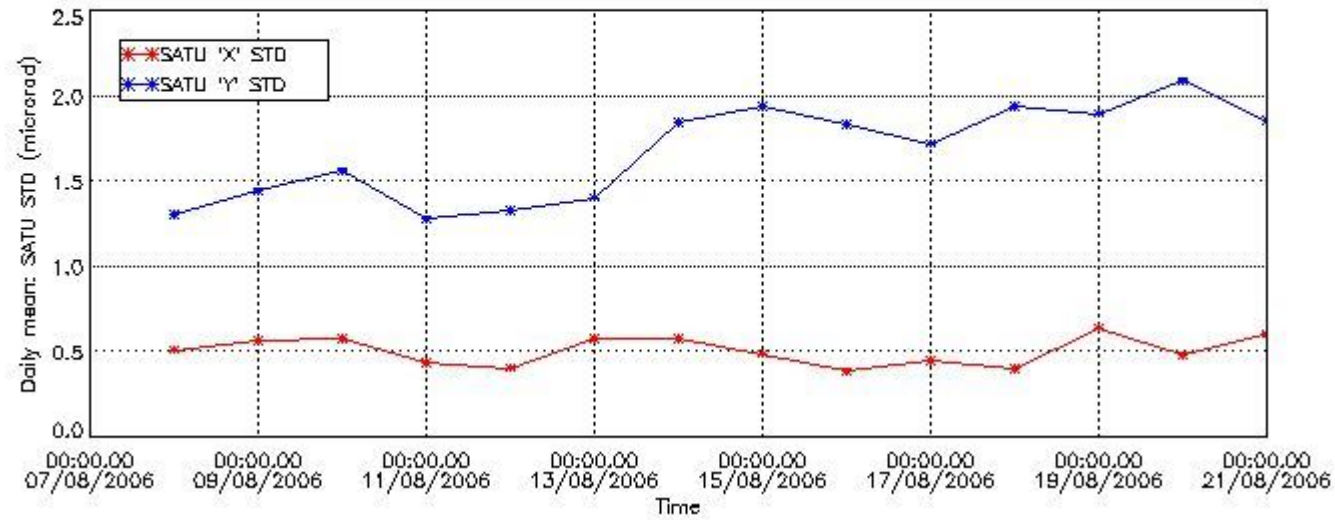

Number of data:	5800.0	5800.0	2200.0	2200.0

7.2.2 Trend of daily SATU NEA St. deviation during the last two months (dark limb)

The long term trend of the SATU 'X' and 'Y' standard deviations should be constant during the whole mission.

8. Auxiliary Data Files used for the production reported in section 2.2

The number reported in the third column indicates since which file (see list in section 2.2) the corresponding auxiliary file has been used. The fourth column is the date of those product files.

Type	Auxiliary Filename	Used since product	Used since product date
INST_PHYS_CHARACTERISTICS	GOM_INS_AXNIEC20050627_150713_20030716_120000_20100101_000000	1	21-AUG-2006 00:01:37
CALIBRATION_DATABASE	GOM_CAL_AXVIEC20060817_094138_20060816_000000_20100101_000000	1	21-AUG-2006 00:01:37
LEVEL-1B_PROC_CONFIG	GOM_PR1_AXNIEC20050627_151042_20020301_000000_20100101_000000	1	21-AUG-2006 00:01:37
STAR_CATALOGUE	GOM_CAT_AXVIEC20020121_161009_20020101_000000_20200101_000000	1	21-AUG-2006 00:01:37
STELLAR_SPECTRA_DATABANK	GOM_STS_AXNIEC20040308_103538_20020101_160000_20100101_000000	1	21-AUG-2006 00:01:37
ECMWF_FILE	AUX_ECF_AXNECM20060820_160038_20060820_210000_20060821_090000	1	21-AUG-2006 00:01:37
ECMWF_FILE	AUX_ECF_AXNECM20060820_181831_20060821_030000_20060821_150000	13	21-AUG-2006 03:49:06
ECMWF_FILE	AUX_ECF_AXNECM20060821_061859_20060821_150000_20060822_030000	47	21-AUG-2006 19:32:34
OPTIONAL_ECMWF_FILE	MISSING	1	21-AUG-2006 00:01:37
ORBIT_DATA_FILE	DOR_NAV_OPNPDE20060820_225741_000057382050_00287_23387_0390.N1	1	21-AUG-2006 00:01:37
ORBIT_DATA_FILE	DOR_NAV_OPNPDE20060821_003838_000054192050_00288_23388_0391.N1	3	21-AUG-2006 00:39:50
ORBIT_DATA_FILE	DOR_NAV_OPNPDE20060821_032839_000057382050_00290_23390_0393.N1	13	21-AUG-2006 03:49:06
ORBIT_DATA_FILE	DOR_NAV_OPNPDE20060821_050936_000057382050_00291_23391_0394.N1	30	21-AUG-2006 05:29:42
ORBIT_DATA_FILE	DOR_NAV_OPNPDE20060821_193020_000038252050_00300_23400_0395.N1	47	21-AUG-2006 19:32:34