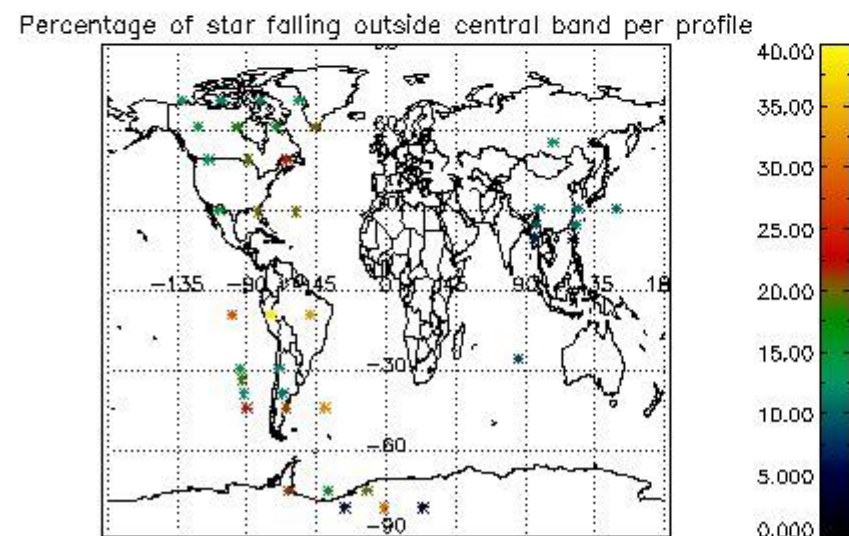

6. Statistics and plot of tangent altitude of the last measurement (DARK & BRIGHT products without errors)

6.1 Statistics on tangent altitude lost:

Statistics	DARK	BRIGHT	TWILIGHT
Mean:	12.868	19.455	NaN
St. deviation:	4.1644	4.1326	NaN
Maximum:	17.312	25.360	NaN
Minimum:	4.0876	8.1777	NaN
Number of data:	14.000	13.000	NaN

6.2 Plot for DARK limb products