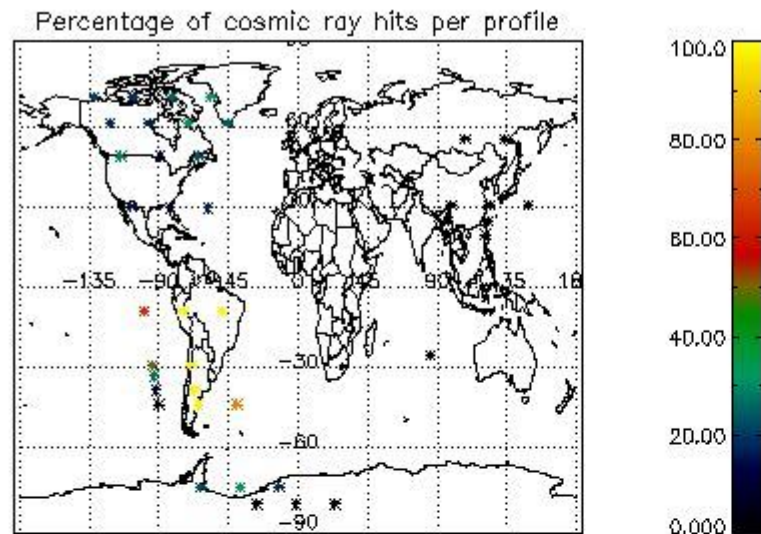

6. Statistics and plot of tangent altitude of the last measurement (DARK & BRIGHT products without errors)

6.1 Statistics on tangent altitude lost:

Statistics	DARK	BRIGHT	TWILIGHT
Mean:	12.868	19.455	NaN
St. deviation:	4.1644	4.1326	NaN
Maximum:	17.312	25.360	NaN
Minimum:	4.0876	8.1777	NaN
Number of data:	14.000	13.000	NaN

6.2 Plot for DARK limb products