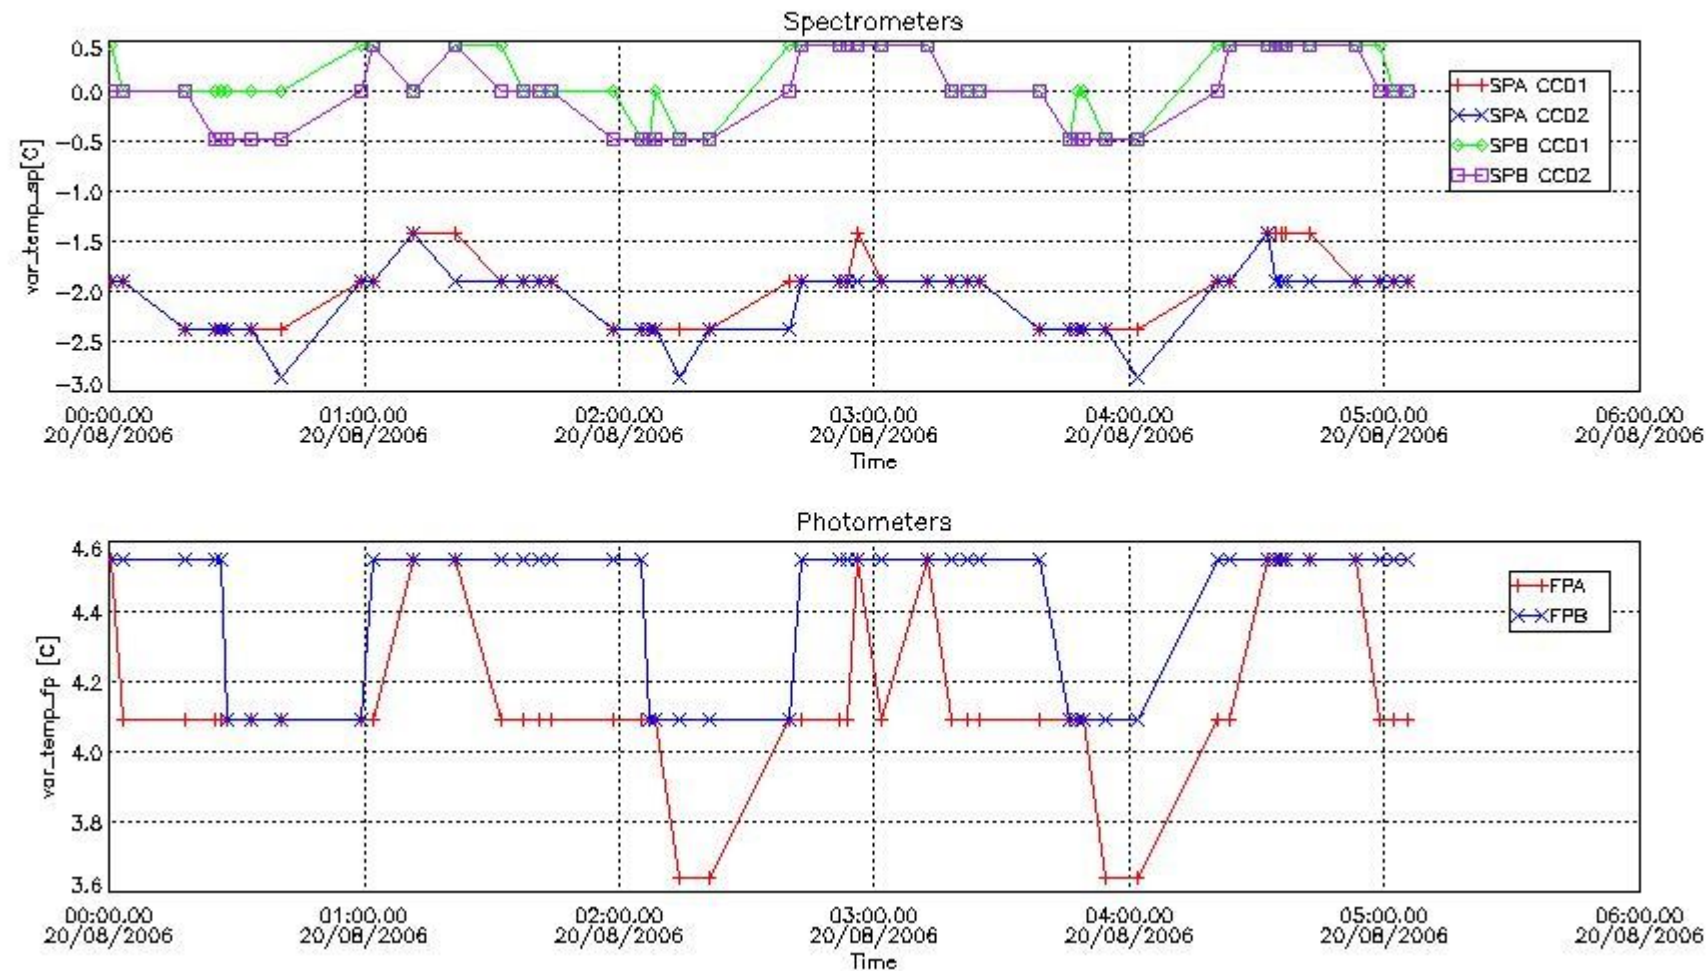

43	GOM_TRA_1PNPDE20060820_043535_000000352050_00276_23376_0956.N1	20-AUG-2006 04:35:35	Dark	35.000	23	21Eps CMa	1.5020	26000.	70	23376	No
44	GOM_TRA_1PNPDE20060820_043646_000000352050_00276_23376_0957.N1	20-AUG-2006 04:36:46	Dark	34.500	177	1Zet CMa	3.0220	26000.	69	23376	No
45	GOM_TRA_1PNPDE20060820_044225_000000402050_00276_23376_0958.N1	20-AUG-2006 04:42:25	Dark	39.500	2	Alp Car	-0.73600	7000.0	79	23376	No
46	GOM_TRA_1PNPDE20060820_045316_000000382050_00277_23377_0959.N1	20-AUG-2006 04:53:16	Dark	38.000	9	Alp Eri	0.45300	24000.	76	23377	No
47	GOM_TRA_1PNPDE20060820_045840_000000332050_00277_23377_0960.N1	20-AUG-2006 04:58:40	Straylight	33.000	148	Alp Tuc	2.8780	4100.0	66	23377	No
48	GOM_TRA_1PNPDE20060820_050216_000000342050_00277_23377_0961.N1	20-AUG-2006 05:02:16	Straylight	34.000	31	Alp Gru	1.7340	15200.	68	23377	No
49	GOM_TRA_1PNPDE20060820_050512_000000352050_00277_23377_0962.N1	20-AUG-2006 05:05:12	Straylight	34.500	172	Gam Gru	3.0030	13100.	69	23377	No

3. Plot of GOMOS spectrometers and photometers temperatures from level 1b data

4. Overview of dark signal processing per product

The Dark Charge (DC) is a temperature-dependant signal added to the useful measurements and it is therefore subtracted from them during the processing. There are two phenomena that produce a continuous increase of the DC: the "hot pixels" (a pixel is "hot" when its DC exceeds by a significant amount its value measured on ground at the same temperature) and the "Random Telegraphic Signal" (abrupt change positive or negative of the CCD pixel signal, random in time, affecting only the DC part of the signal and not the photon generated signal).

In this section a list of products that did not use the Dark Sky Area (DSA) observation for the DC computation is given. It is also provided the mean DC plot per product for dark limb products with no error flag set.

4.1 All products used the DSA observation for the DC computation

4.2 Plot of mean dark charges per product: only products in DARK limb conditions without errors are used