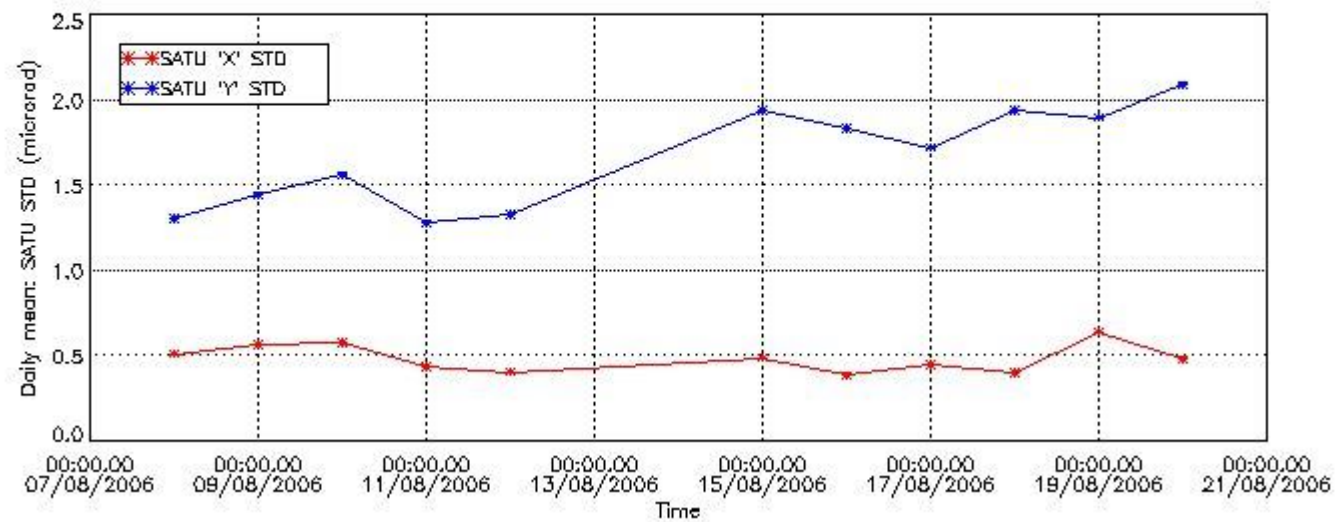

Number of data:	4450.0	4450.0	3500.0	3500.0

7.2.2 Trend of daily SATU NEA St. deviation during the last two months (dark limb)

The long term trend of the SATU 'X' and 'Y' standard deviations should be constant during the whole mission.

8. Auxiliary Data Files used for the production reported in section 2.2

The number reported in the third column indicates since which file (see list in section 2.2) the corresponding auxiliary file has been used. The fourth column is the date of those product files.

Type	Auxiliary Filename	Used since product	Used since product date
INST_PHYS_CHARACTERISTICS	GOM_INS_AXNIEC20050627_150713_20030716_120000_20100101_000000	1	20-AUG-2006 00:00:27
CALIBRATION_DATABASE	GOM_CAL_AXVIEC20060817_094138_20060816_000000_20100101_000000	1	20-AUG-2006 00:00:27
LEVEL-1B_PROC_CONFIG	GOM_PR1_AXNIEC20050627_151042_20020301_000000_20100101_000000	1	20-AUG-2006 00:00:27
STAR_CATALOGUE	GOM_CAT_AXVIEC20020121_161009_20020101_000000_20200101_000000	1	20-AUG-2006 00:00:27
STELLAR_SPECTRA_DATABANK	GOM_STS_AXNIEC20040308_103538_20020101_160000_20100101_000000	1	20-AUG-2006 00:00:27
ECMWF_FILE	AUX_ECF_AXNECM20060819_062205_20060819_210000_20060820_090000	1	20-AUG-2006 00:00:27
ECMWF_FILE	AUX_ECF_AXNECM20060819_182118_20060820_030000_20060820_150000	39	20-AUG-2006 04:20:40
OPTIONAL_ECMWF_FILE	MISSING	1	20-AUG-2006 00:00:27
ORBIT_DATA_FILE	DOR_NAV_OPNPDE20060819_232942_000057382050_00273_23373_0382.N1	1	20-AUG-2006 00:00:27
ORBIT_DATA_FILE	DOR_NAV_OPNPDE20060820_010520_000041442050_00274_23374_0384.N1	11	20-AUG-2006 01:11:22
ORBIT_DATA_FILE	DOR_NAV_OPNPDE20060820_021943_000057382050_00275_23375_0385.N1	23	20-AUG-2006 02:40:04
ORBIT_DATA_FILE	DOR_NAV_OPNPDE20060820_040040_000057382050_00276_23376_0386.N1	39	20-AUG-2006 04:20:40