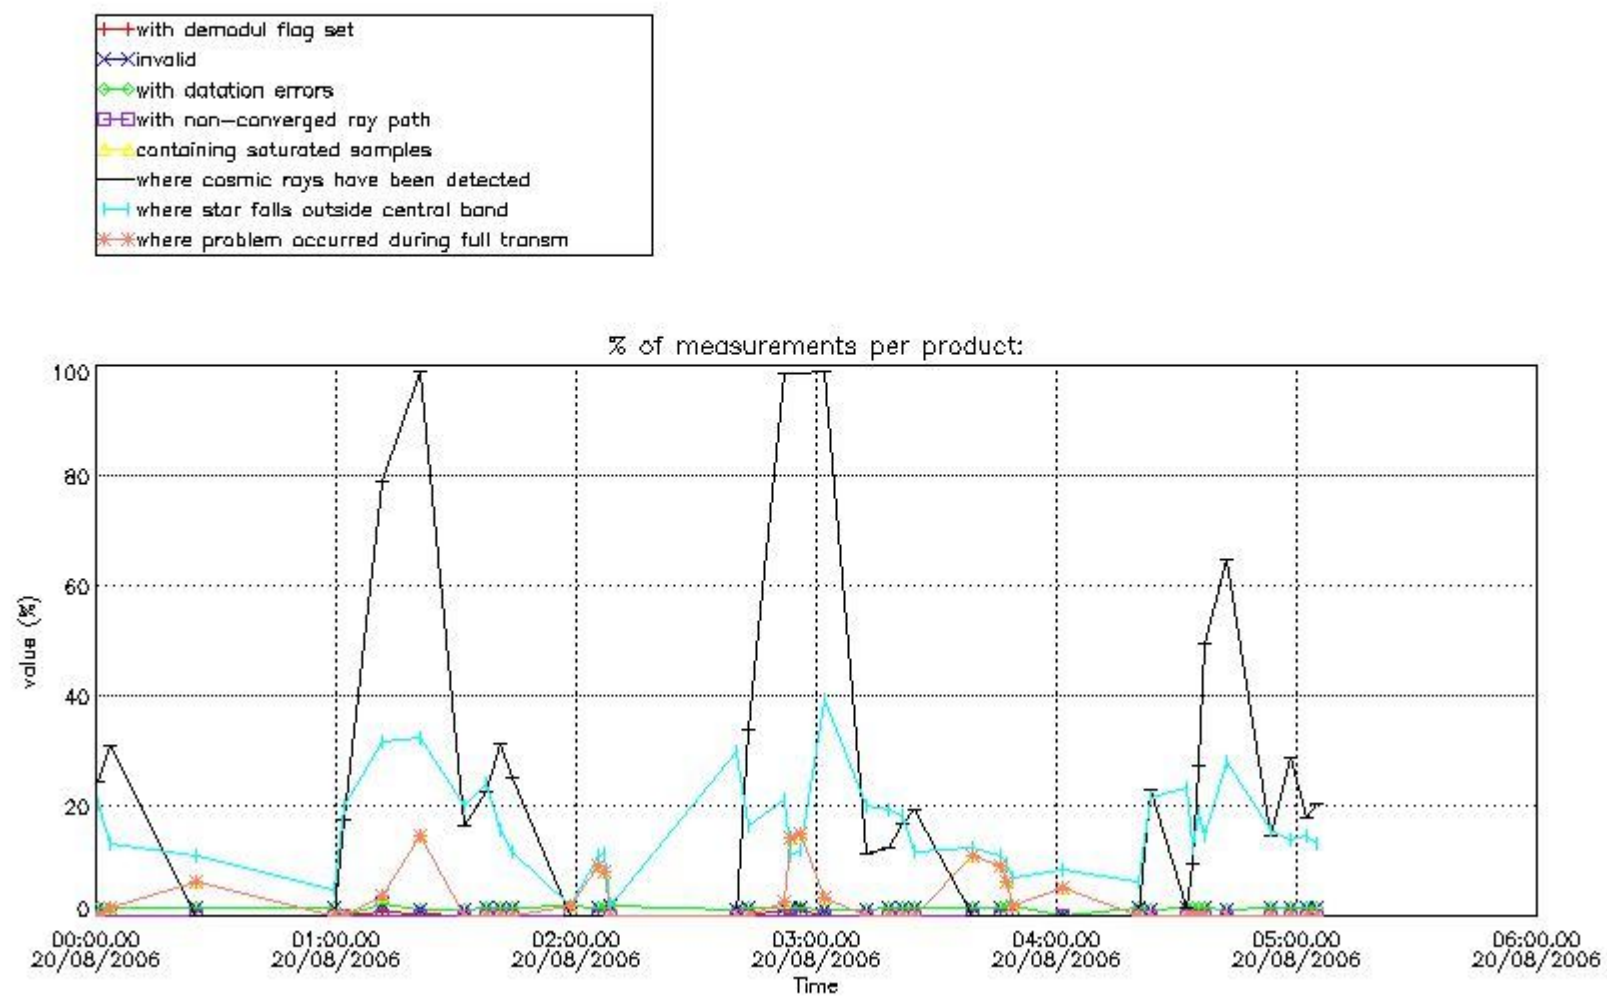

At least one measurement with demodulation flag set:	24.3902 %
Reference spectrum computed from DB:	0.00000 %
Reference spectrum with small number of measurements:	0.00000 %
SATU data not used:	0.00000 %

5.2 Plot quality information per product (time dependant)

5.3 Plot quality information per product (world map)