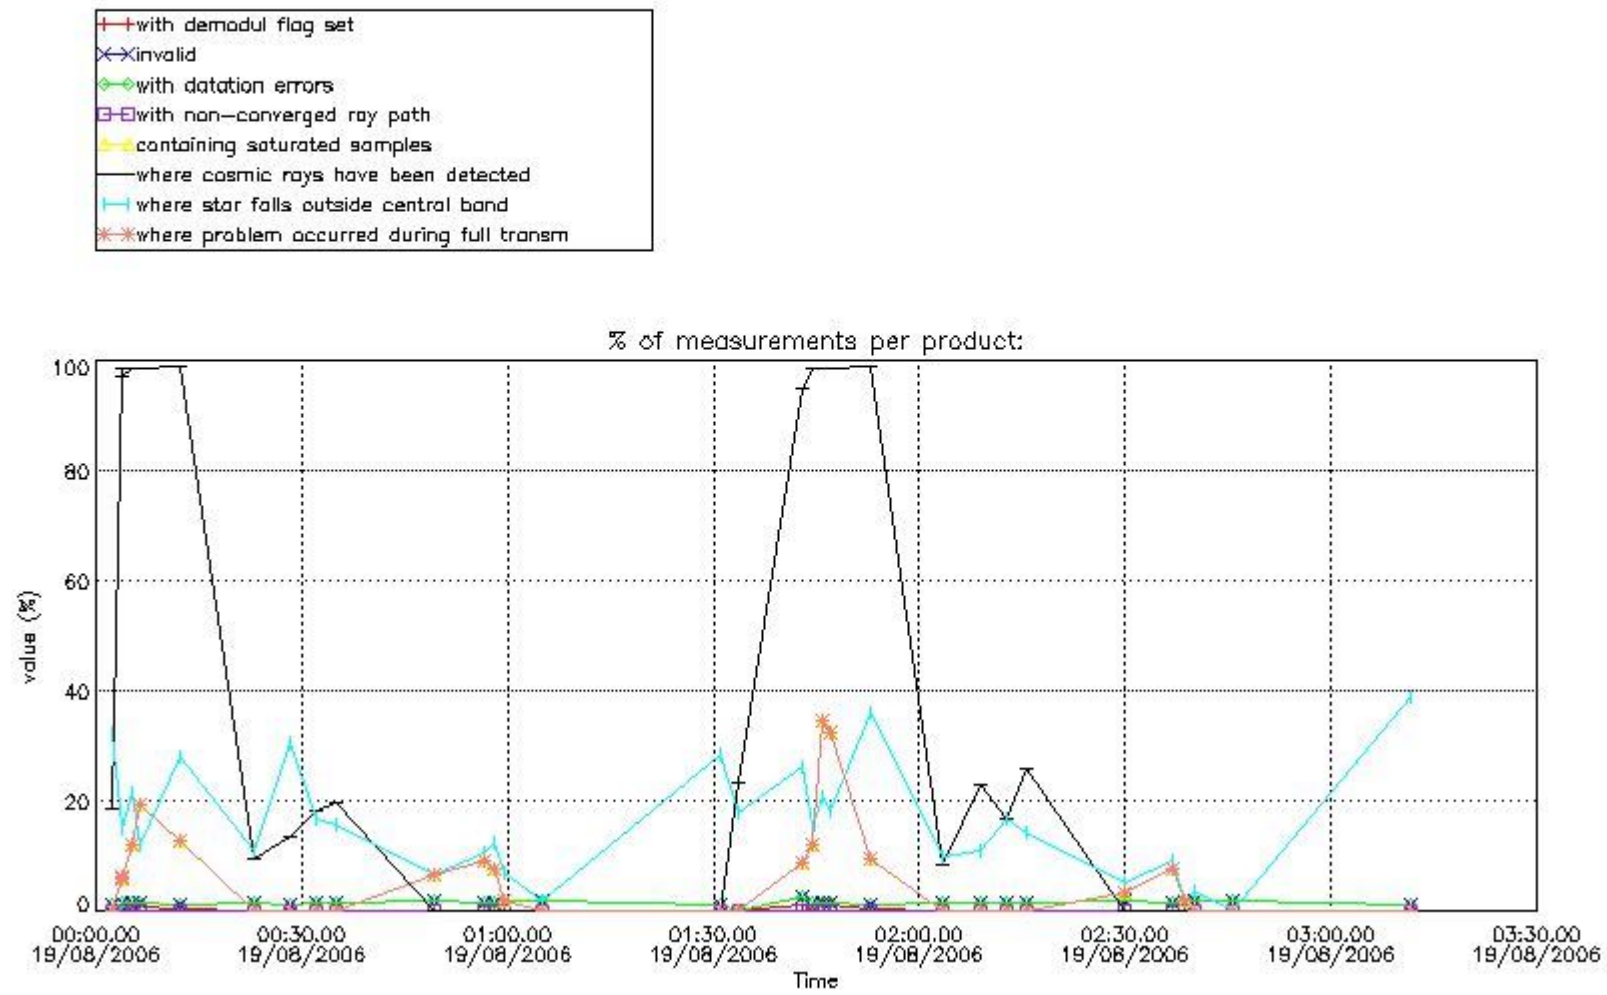

At least one measurement with demodulation flag set:	34.3750 %
Reference spectrum computed from DB:	0.00000 %
Reference spectrum with small number of measurements:	0.00000 %
SATU data not used:	0.00000 %

5.2 Plot quality information per product (time dependant)

5.3 Plot quality information per product (world map)