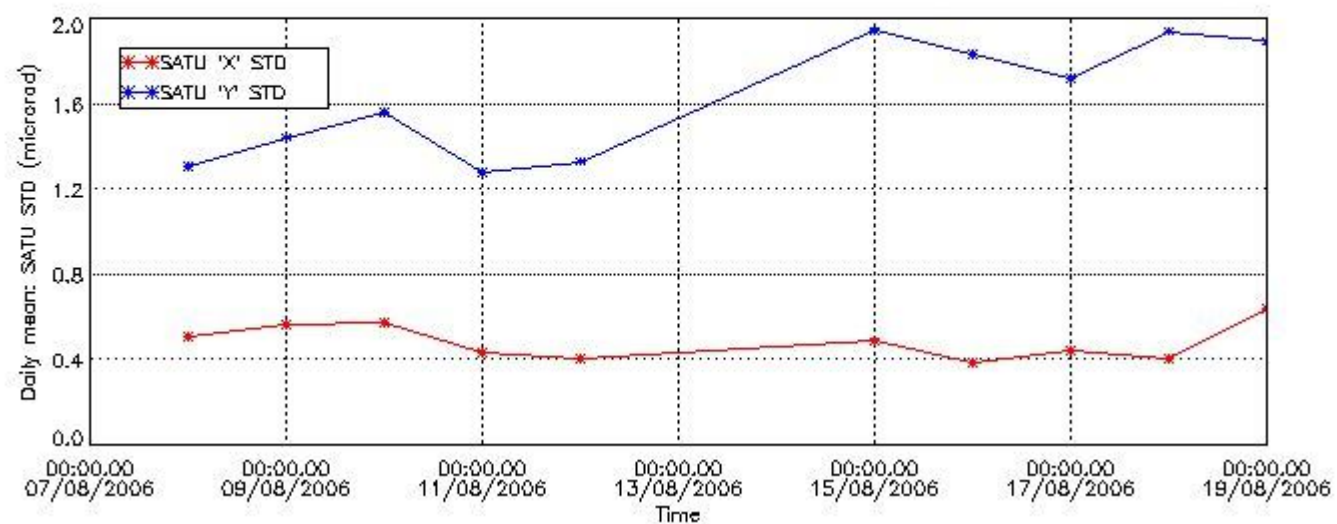

Number of data:	4200.0	4200.0	3250.0	3250.0

7.2.2 Trend of daily SATU NEA St. deviation during the last two months (dark limb)

The long term trend of the SATU 'X' and 'Y' standard deviations should be constant during the whole mission.

8. Auxiliary Data Files used for the production reported in section 2.2

The number reported in the third column indicates since which file (see list in section 2.2) the corresponding auxiliary file has been used. The fourth column is the date of those product files.

Type	Auxiliary Filename	Used since product	Used since product date
INST_PHYS_CHARACTERISTICS	GOM_INS_AXNIEC20050627_150713_20030716_120000_20100101_000000	1	19-AUG-2006 00:02:17
CALIBRATION_DATABASE	GOM_CAL_AXVIEC20060817_094138_20060816_000000_20100101_000000	1	19-AUG-2006 00:02:17
LEVEL-1B_PROC_CONFIG	GOM_PR1_AXNIEC20050627_151042_20020301_000000_20100101_000000	1	19-AUG-2006 00:02:17
STAR_CATALOGUE	GOM_CAT_AXVIEC20020121_161009_20020101_000000_20200101_000000	1	19-AUG-2006 00:02:17
STELLAR_SPECTRA_DATABANK	GOM_STS_AXNIEC20040308_103538_20020101_160000_20100101_000000	1	19-AUG-2006 00:02:17
ECMWF_FILE	AUX_ECA_AXNECM20060819_061117_20060818_210000_20060819_090000	1	19-AUG-2006 00:02:17
ECMWF_FILE	AUX_ECF_AXNECM20060818_062836_20060818_210000_20060819_090000	7	19-AUG-2006 00:22:53
ECMWF_FILE	AUX_ECA_AXNECM20060819_061117_20060818_210000_20060819_090000	8	19-AUG-2006 00:28:24
ECMWF_FILE	AUX_ECF_AXNECM20060818_062836_20060818_210000_20060819_090000	13	19-AUG-2006 00:58:05
ECMWF_FILE	AUX_ECA_AXNECM20060819_061117_20060818_210000_20060819_090000	14	19-AUG-2006 00:59:27
ECMWF_FILE	AUX_ECF_AXNECM20060818_062836_20060818_210000_20060819_090000	19	19-AUG-2006 01:42:53
ECMWF_FILE	AUX_ECA_AXNECM20060819_180113_20060819_030000_20060819_150000	34	19-AUG-2006 03:11:39
OPTIONAL_ECMWF_FILE	MISSING	1	19-AUG-2006 00:02:17
ORBIT_DATA_FILE	DOR_NAV_OPNPDE20060818_221527_000060562050_00258_23358_0375.N1	1	19-AUG-2006 00:02:17
ORBIT_DATA_FILE	DOR_NAV_OPNPDE20060819_000143_000054192050_00259_23359_0376.N1	3	19-AUG-2006 00:03:51
ORBIT_DATA_FILE	DOR_NAV_OPNPDE20060819_025144_000057382050_00261_23361_0378.N1	34	19-AUG-2006 03:11:39