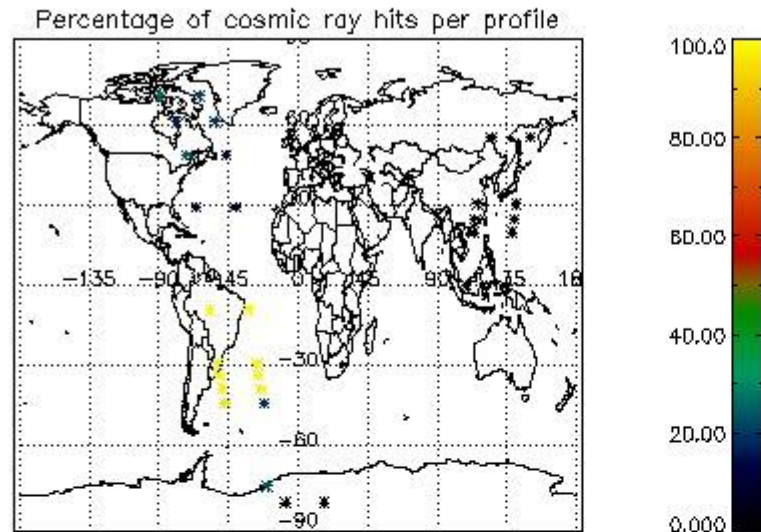

6. Statistics and plot of tangent altitude of the last measurement (DARK & BRIGHT products without errors)

6.1 Statistics on tangent altitude lost:

Statistics	DARK	BRIGHT	TWILIGHT
Mean:	13.291	19.747	NaN
St. deviation:	4.1471	6.8464	NaN
Maximum:	19.219	27.617	NaN
Minimum:	6.4389	4.4310	NaN
Number of data:	13.000	12.000	NaN

6.2 Plot for DARK limb products