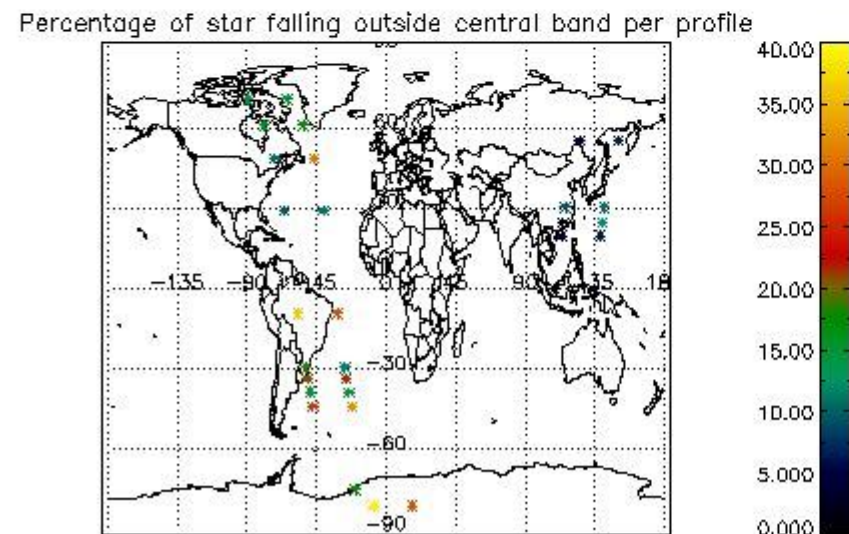

6. Statistics and plot of tangent altitude of the last measurement (DARK & BRIGHT products without errors)

6.1 Statistics on tangent altitude lost:

Statistics	DARK	BRIGHT	TWILIGHT
Mean:	13.291	19.747	NaN
St. deviation:	4.1471	6.8464	NaN
Maximum:	19.219	27.617	NaN
Minimum:	6.4389	4.4310	NaN
Number of data:	13.000	12.000	NaN

6.2 Plot for DARK limb products