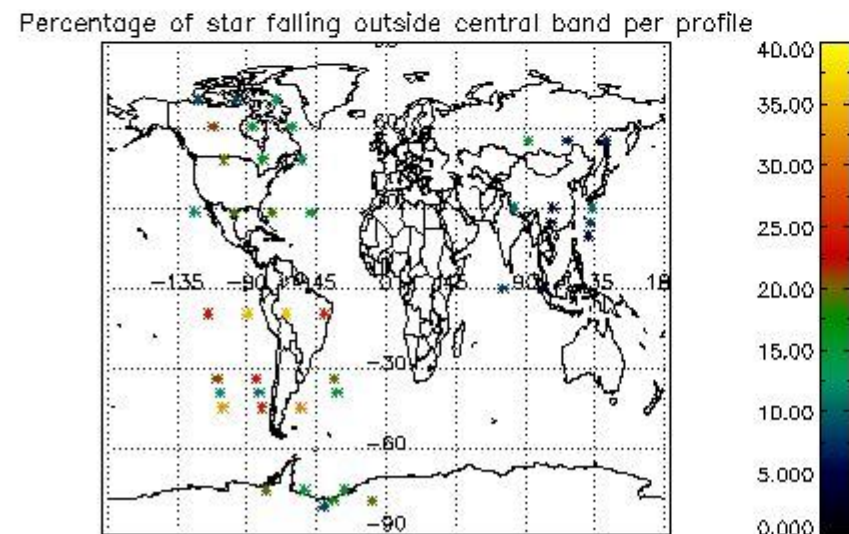

6. Statistics and plot of tangent altitude of the last measurement (DARK & BRIGHT products without errors)

6.1 Statistics on tangent altitude lost:

Statistics	DARK	BRIGHT	TWILIGHT
Mean:	12.363	21.116	NaN
St. deviation:	4.1280	2.8578	NaN
Maximum:	17.965	26.106	NaN
Minimum:	5.4732	16.198	NaN
Number of data:	17.000	13.000	NaN

6.2 Plot for DARK limb products