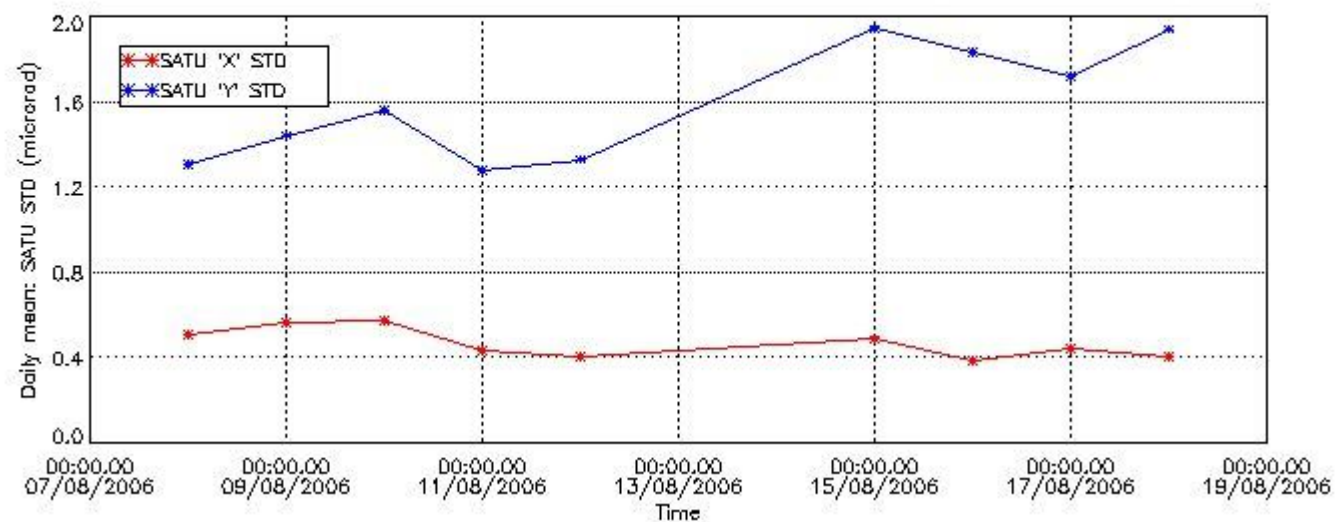

Number of data:	5600.0	5600.0	3600.0	3600.0

7.2.2 Trend of daily SATU NEA St. deviation during the last two months (dark limb)

The long term trend of the SATU 'X' and 'Y' standard deviations should be constant during the whole mission.

8. Auxiliary Data Files used for the production reported in section 2.2

The number reported in the third column indicates since which file (see list in section 2.2) the corresponding auxiliary file has been used. The fourth column is the date of those product files.

Type	Auxiliary Filename	Used since product	Used since product date
INST_PHYS_CHARACTERISTICS	GOM_INS_AXNIEC20050627_150713_20030716_120000_20100101_000000	1	18-AUG-2006 00:35:25
CALIBRATION_DATABASE	GOM_CAL_AXVIEC20060817_094138_20060816_000000_20100101_000000	1	18-AUG-2006 00:35:25
LEVEL-1B_PROC_CONFIG	GOM_PR1_AXNIEC20050627_151042_20020301_000000_20100101_000000	1	18-AUG-2006 00:35:25
STAR_CATALOGUE	GOM_CAT_AXVIEC20020121_161009_20020101_000000_20200101_000000	1	18-AUG-2006 00:35:25
STELLAR_SPECTRA_DATABANK	GOM_STS_AXNIEC20040308_103538_20020101_160000_20100101_000000	1	18-AUG-2006 00:35:25
ECMWF_FILE	AUX_ECF_AXNECM20060817_062829_20060817_210000_20060818_090000	1	18-AUG-2006 00:35:25
ECMWF_FILE	AUX_ECF_AXNECM20060817_181854_20060818_030000_20060818_150000	28	18-AUG-2006 03:44:16
OPTIONAL_ECMWF_FILE	MISSING	1	18-AUG-2006 00:35:25
ORBIT_DATA_FILE	DOR_NAV_OPNPDE20060817_225247_000057382050_00244_23344_0369.N1	1	18-AUG-2006 00:35:25
ORBIT_DATA_FILE	DOR_NAV_OPNPDE20060818_003344_000054192050_00245_23345_0370.N1	16	18-AUG-2006 02:14:25
ORBIT_DATA_FILE	DOR_NAV_OPNPDE20060818_020922_000041442050_00246_23346_0371.N1	28	18-AUG-2006 03:44:16
ORBIT_DATA_FILE	DOR_NAV_OPNPDE20060818_032345_000057382050_00247_23347_0372.N1	44	18-AUG-2006 05:23:49