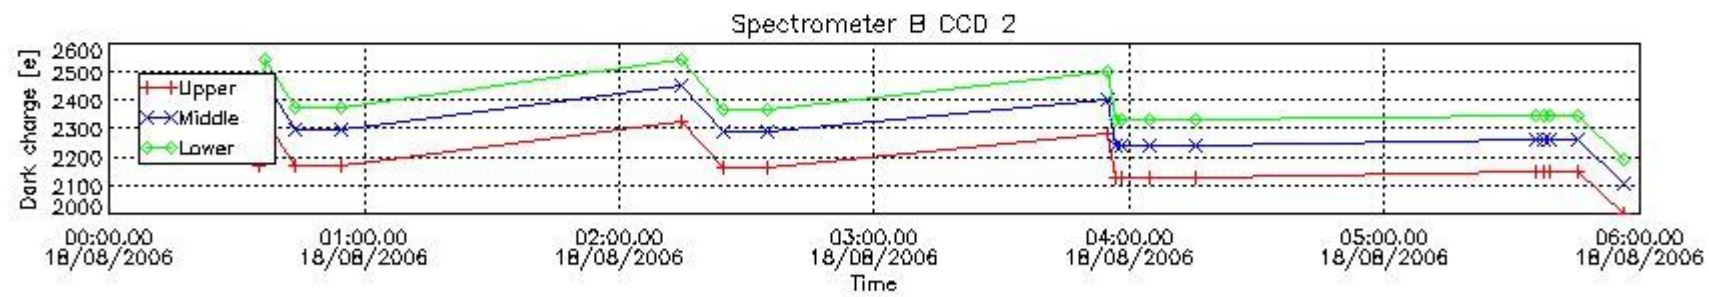

5. Demodulation flag and quality information monitoring

In this section it is presented the modulation information extracted from the pcd (product confidence data) at measurement level and information extracted from the Quality Summary dataset. Only products without errors (error flag in the MPH set to "0") are used.

5.1 Percentage of products during reporting period with: