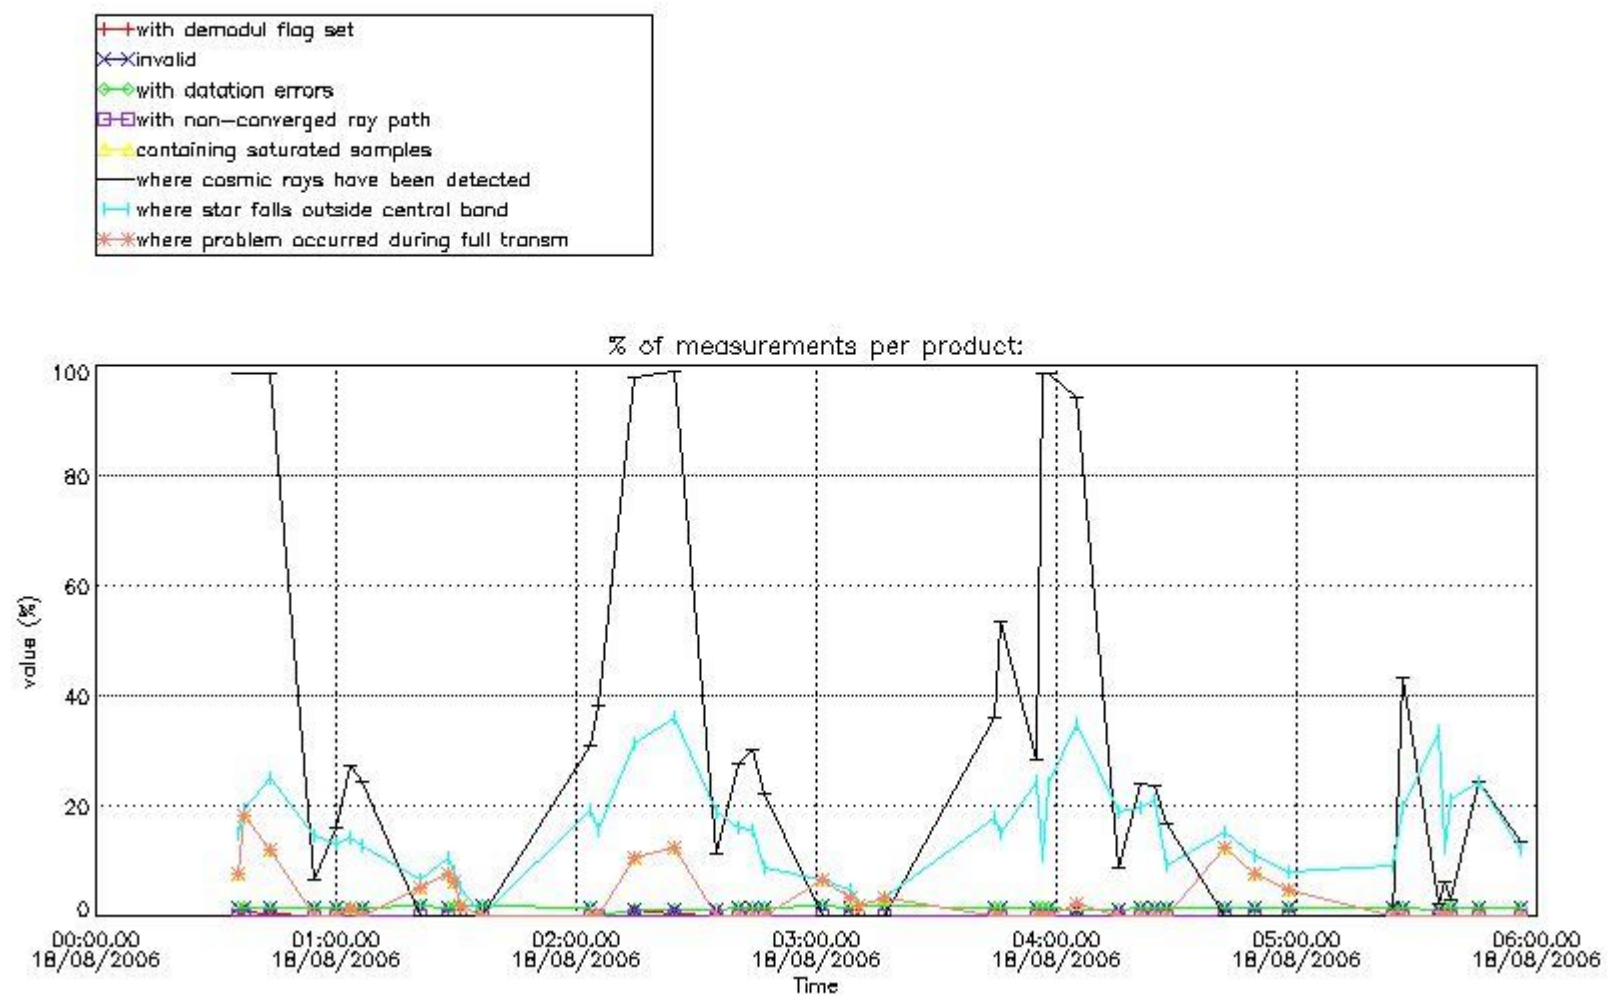

At least one measurement with demodulation flag set:	29.5455 %
Reference spectrum computed from DB:	0.00000 %
Reference spectrum with small number of measurements:	0.00000 %
SATU data not used:	0.00000 %

5.2 Plot quality information per product (time dependant)

5.3 Plot quality information per product (world map)