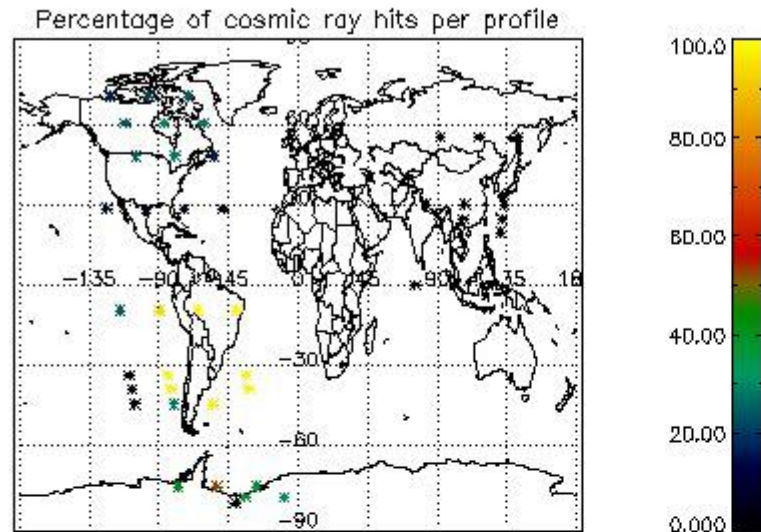

6. Statistics and plot of tangent altitude of the last measurement (DARK & BRIGHT products without errors)

6.1 Statistics on tangent altitude lost:

Statistics	DARK	BRIGHT	TWILIGHT
Mean:	12.363	21.116	NaN
St. deviation:	4.1280	2.8578	NaN
Maximum:	17.965	26.106	NaN
Minimum:	5.4732	16.198	NaN
Number of data:	17.000	13.000	NaN

6.2 Plot for DARK limb products