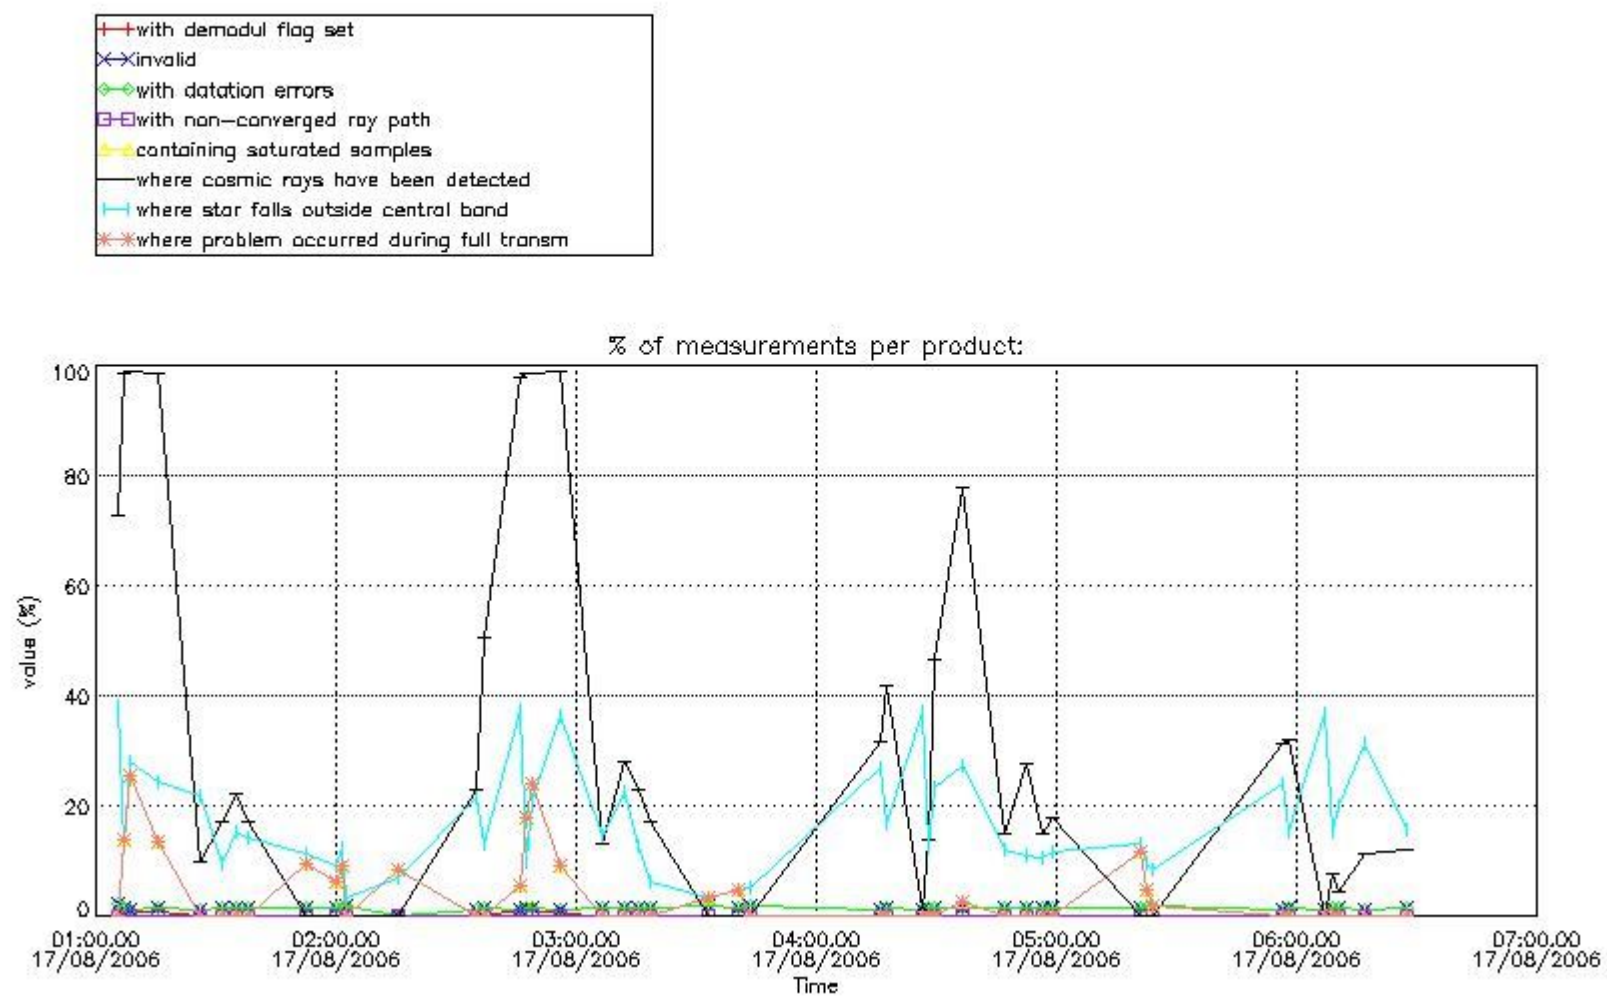

At least one measurement with demodulation flag set:	32.6087 %
Reference spectrum computed from DB:	0.00000 %
Reference spectrum with small number of measurements:	0.00000 %
SATU data not used:	0.00000 %

5.2 Plot quality information per product (time dependant)

5.3 Plot quality information per product (world map)