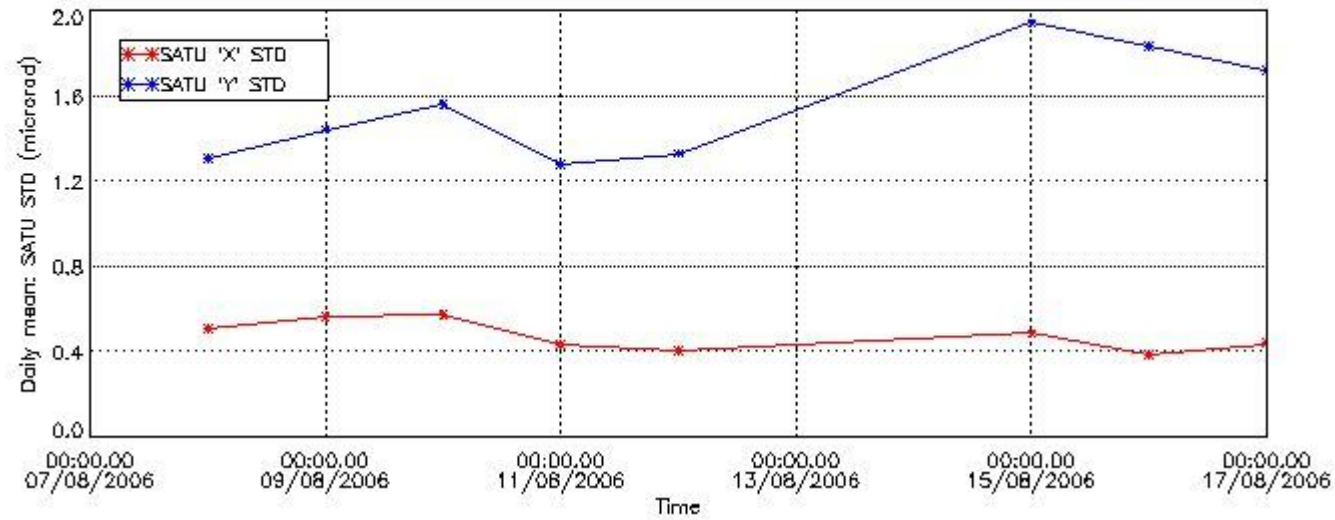

Number of data:	6250.0	6250.0	2750.0	2750.0

7.2.2 Trend of daily SATU NEA St. deviation during the last two months (dark limb)

The long term trend of the SATU 'X' and 'Y' standard deviations should be constant during the whole mission.

8. Auxiliary Data Files used for the production reported in section 2.2

The number reported in the third column indicates since which file (see list in section 2.2) the corresponding auxiliary file has been used. The fourth column is the date of those product files.

Type	Auxiliary Filename	Used since product	Used since product date
INST_PHYS_CHARACTERISTICS	GOM_INS_AXNIEC20050627_150713_20030716_120000_20100101_000000	1	17-AUG-2006 01:05:22
CALIBRATION_DATABASE	GOM_CAL_AXVIEC20060811_091938_20060810_000000_20100101_000000	1	17-AUG-2006 01:05:22
LEVEL-1B_PROC_CONFIG	GOM_PR1_AXNIEC20050627_151042_20020301_000000_20100101_000000	1	17-AUG-2006 01:05:22
STAR_CATALOGUE	GOM_CAT_AXVIEC20020121_161009_20020101_000000_20200101_000000	1	17-AUG-2006 01:05:22
STELLAR_SPECTRA_DATABANK	GOM_STS_AXNIEC20040308_103538_20020101_160000_20100101_000000	1	17-AUG-2006 01:05:22
ECMWF_FILE	AUX_ECF_AXNECM20060816_062605_20060816_210000_20060817_090000	1	17-AUG-2006 01:05:22
ECMWF_FILE	AUX_ECA_AXNECM20060817_060843_20060816_210000_20060817_090000	14	17-AUG-2006 02:35:14
ECMWF_FILE	AUX_ECF_AXNECM20060816_062605_20060816_210000_20060817_090000	17	17-AUG-2006 02:47:34
ECMWF_FILE	AUX_ECA_AXNECM20060817_060843_20060816_210000_20060817_090000	18	17-AUG-2006 02:49:02
ECMWF_FILE	AUX_ECF_AXNECM20060816_062605_20060816_210000_20060817_090000	23	17-AUG-2006 03:18:38
ECMWF_FILE	AUX_ECA_AXNECM20060817_060843_20060816_210000_20060817_090000	24	17-AUG-2006 03:33:07
ECMWF_FILE	AUX_ECF_AXNECM20060816_182148_20060817_030000_20060817_150000	29	17-AUG-2006 04:15:50
OPTIONAL_ECMWF_FILE	MISSING	1	17-AUG-2006 01:05:22
ORBIT_DATA_FILE	AUX_FPO_AXVPDS20060817_005807_20060816_183536_20060826_200148	1	17-AUG-2006 01:05:22
ORBIT_DATA_FILE	DOR_NAV_OPNPDE20060817_021449_000057382050_00232_23332_0363.N1	14	17-AUG-2006 02:35:14
ORBIT_DATA_FILE	DOR_NAV_OPNPDE20060817_010026_000041442050_00231_23331_0362.N1	17	17-AUG-2006 02:47:34
ORBIT_DATA_FILE	DOR_NAV_OPNPDE20060817_021449_000057382050_00232_23332_0363.N1	18	17-AUG-2006 02:49:02
ORBIT_DATA_FILE	DOR_NAV_OPNPDE20060817_010026_000041442050_00231_23331_0362.N1	23	17-AUG-2006 03:18:38
ORBIT_DATA_FILE	DOR_NAV_OPNPDE20060817_021449_000057382050_00232_23332_0363.N1	24	17-AUG-2006 03:33:07
ORBIT_DATA_FILE	DOR_NAV_OPNPDE20060817_035546_000057382050_00233_23333_0365.N1	44	17-AUG-2006 05:56:26