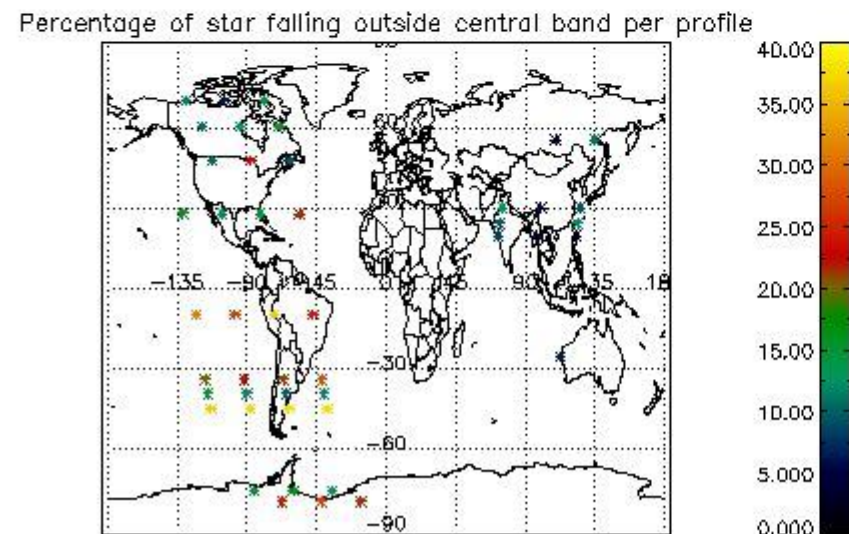

6. Statistics and plot of tangent altitude of the last measurement (DARK & BRIGHT products without errors)

6.1 Statistics on tangent altitude lost:

Statistics	DARK	BRIGHT	TWILIGHT
Mean:	11.781	20.688	NaN
St. deviation:	4.8994	2.3546	NaN
Maximum:	18.547	23.365	NaN
Minimum:	4.4304	17.128	NaN
Number of data:	20.000	11.000	NaN

6.2 Plot for DARK limb products