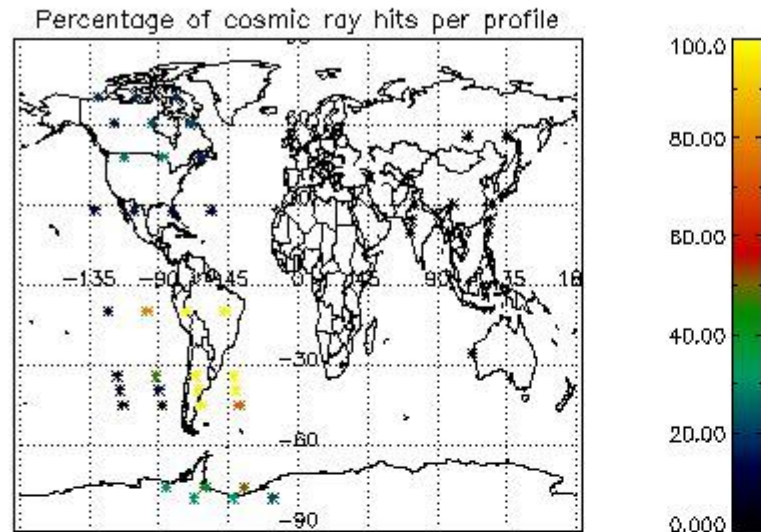

6. Statistics and plot of tangent altitude of the last measurement (DARK & BRIGHT products without errors)

6.1 Statistics on tangent altitude lost:

Statistics	DARK	BRIGHT	TWILIGHT
Mean:	11.781	20.688	NaN
St. deviation:	4.8994	2.3546	NaN
Maximum:	18.547	23.365	NaN
Minimum:	4.4304	17.128	NaN
Number of data:	20.000	11.000	NaN

6.2 Plot for DARK limb products