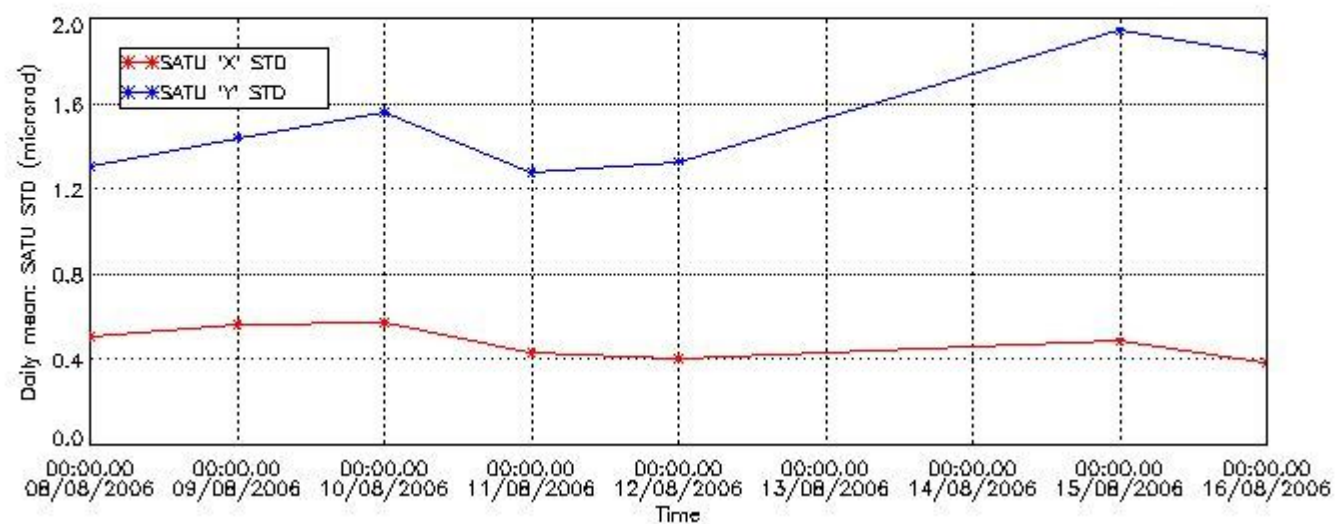

Number of data:	3800.0	3800.0	1250.0	1250.0

7.2.2 Trend of daily SATU NEA St. deviation during the last two months (dark limb)

The long term trend of the SATU 'X' and 'Y' standard deviations should be constant during the whole mission.

8. Auxiliary Data Files used for the production reported in section 2.2

The number reported in the third column indicates since which file (see list in section 2.2) the corresponding auxiliary file has been used. The fourth column is the date of those product files.

Type	Auxiliary Filename	Used since product	Used since product date
INST_PHYS_CHARACTERISTICS	GOM_INS_AXNIEC20050627_150713_20030716_120000_20100101_000000	1	16-AUG-2006 00:06:13
CALIBRATION_DATABASE	GOM_CAL_AXVIEC20060811_091938_20060810_000000_20100101_000000	1	16-AUG-2006 00:06:13
LEVEL-1B_PROC_CONFIG	GOM_PR1_AXNIEC20050627_151042_20020301_000000_20100101_000000	1	16-AUG-2006 00:06:13
STAR_CATALOGUE	GOM_CAT_AXVIEC20020121_161009_20020101_000000_20200101_000000	1	16-AUG-2006 00:06:13
STELLAR_SPECTRA_DATABANK	GOM_STS_AXNIEC20040308_103538_20020101_160000_20100101_000000	1	16-AUG-2006 00:06:13
ECMWF_FILE	AUX_ECF_AXNECM20060815_063524_20060815_210000_20060816_090000	1	16-AUG-2006 00:06:13
ECMWF_FILE	AUX_ECA_AXNECM20060816_060521_20060815_210000_20060816_090000	12	16-AUG-2006 01:36:54
ECMWF_FILE	AUX_ECF_AXNECM20060815_063524_20060815_210000_20060816_090000	17	16-AUG-2006 02:03:02
ECMWF_FILE	AUX_ECA_AXNECM20060816_060521_20060815_210000_20060816_090000	18	16-AUG-2006 02:06:36
ECMWF_FILE	AUX_ECF_AXNECM20060815_063524_20060815_210000_20060816_090000	23	16-AUG-2006 02:47:00
ECMWF_FILE	AUX_ECF_AXNECM20060815_182511_20060816_030000_20060816_150000	38	16-AUG-2006 04:47:24
OPTIONAL_ECMWF_FILE	MISSING	1	16-AUG-2006 00:06:13
ORBIT_DATA_FILE	DOR_NAV_OPNPDE20060815_235130_000057382050_00216_23316_0356.N1	1	16-AUG-2006 00:06:13
ORBIT_DATA_FILE	DOR_NAV_OPNPDE20060816_013227_000041442050_00217_23317_0357.N1	12	16-AUG-2006 01:36:54
ORBIT_DATA_FILE	DOR_NAV_OPNPDE20060815_235130_000057382050_00216_23316_0356.N1	17	16-AUG-2006 02:03:02
ORBIT_DATA_FILE	DOR_NAV_OPNPDE20060816_013227_000041442050_00217_23317_0357.N1	18	16-AUG-2006 02:06:36
ORBIT_DATA_FILE	DOR_NAV_OPNPDE20060815_235130_000057382050_00216_23316_0356.N1	23	16-AUG-2006 02:47:00
ORBIT_DATA_FILE	DOR_NAV_OPNPDE20060816_013227_000041442050_00217_23317_0357.N1	24	16-AUG-2006 03:06:48
ORBIT_DATA_FILE	DOR_NAV_OPNPDE20060816_042747_000057382050_00219_23319_0359.N1	38	16-AUG-2006 04:47:24