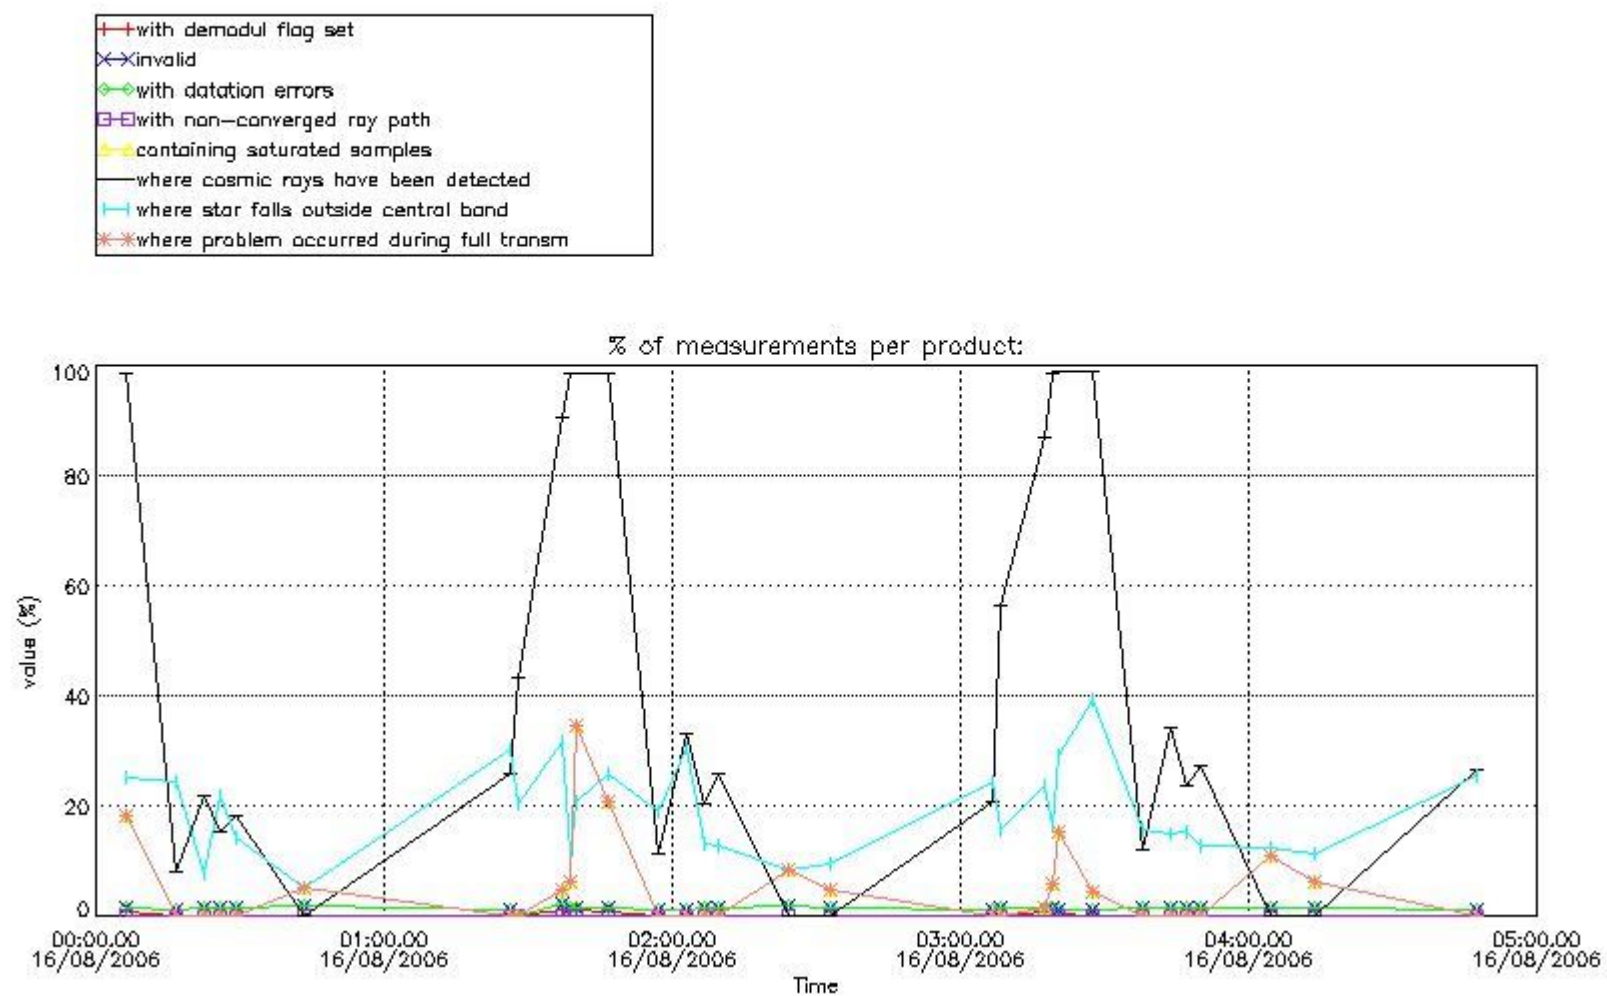

At least one measurement with demodulation flag set:	45.1613 %
Reference spectrum computed from DB:	0.00000 %
Reference spectrum with small number of measurements:	0.00000 %
SATU data not used:	0.00000 %

5.2 Plot quality information per product (time dependant)

5.3 Plot quality information per product (world map)