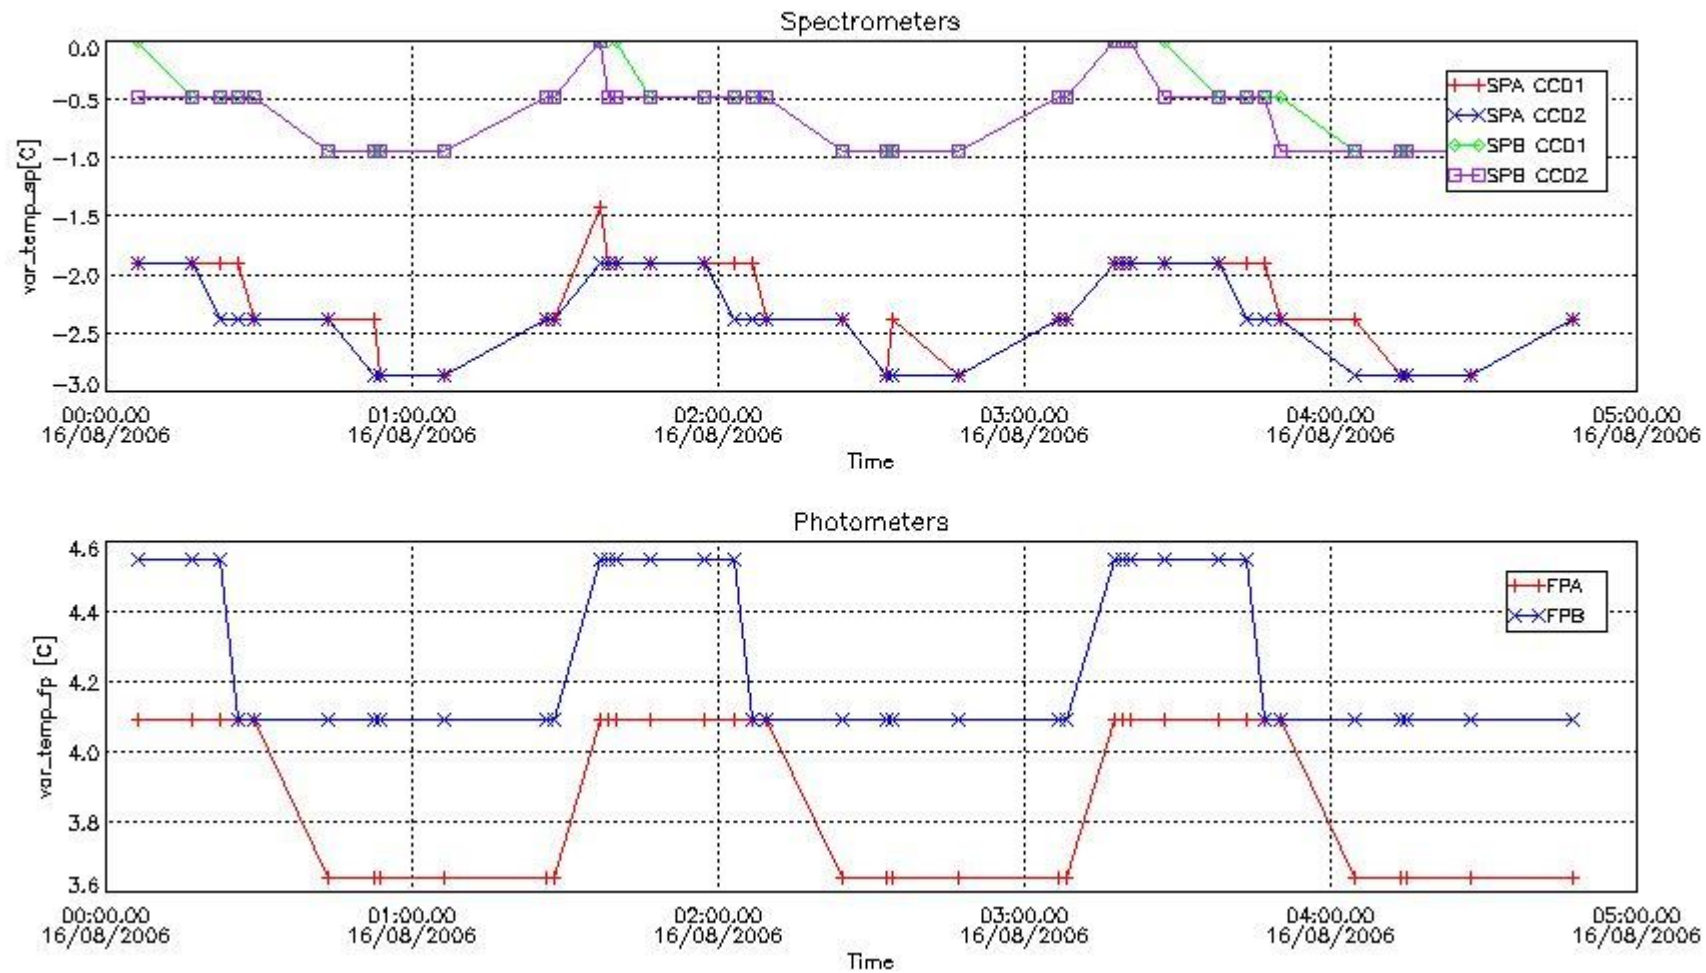

4. Overview of dark signal processing per product

The Dark Charge (DC) is a temperature-dependant signal added to the useful measurements and it is therefore subtracted from them during the processing. There are two phenomena that produce a continuous increase of the DC: the "hot pixels" (a pixel is "hot" when its DC exceeds by a significant amount its value measured on ground at the same temperature) and the "Random Telegraphic Signal" (abrupt change positive or negative of the CCD pixel signal, random in time, affecting only the DC part of the signal and not the photon generated signal).

In this section a list of products that did not use the Dark Sky Area (DSA) observation for the DC computation is given. It is also provided the mean DC plot per product for dark limb products with no error flag set.

4.1 All products used the DSA observation for the DC computation

4.2 Plot of mean dark charges per product: only products in DARK limb conditions without errors are used