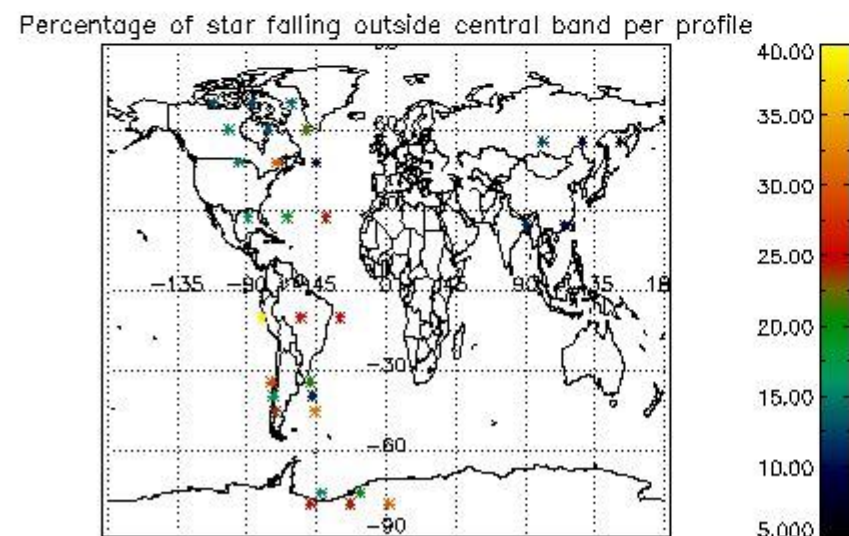

6. Statistics and plot of tangent altitude of the last measurement (DARK & BRIGHT products without errors)

6.1 Statistics on tangent altitude lost:

Statistics	DARK	BRIGHT	TWILIGHT
Mean:	11.775	19.532	NaN
St. deviation:	3.7814	1.6283	NaN
Maximum:	17.139	21.425	NaN
Minimum:	4.2196	16.932	NaN
Number of data:	12.000	5.0000	NaN

6.2 Plot for DARK limb products