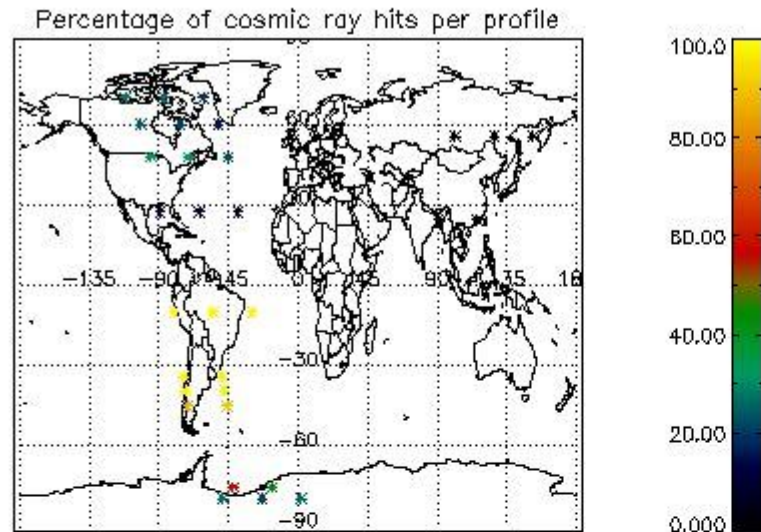

6. Statistics and plot of tangent altitude of the last measurement (DARK & BRIGHT products without errors)

6.1 Statistics on tangent altitude lost:

Statistics	DARK	BRIGHT	TWILIGHT
Mean:	11.775	19.532	NaN
St. deviation:	3.7814	1.6283	NaN
Maximum:	17.139	21.425	NaN
Minimum:	4.2196	16.932	NaN
Number of data:	12.000	5.0000	NaN

6.2 Plot for DARK limb products