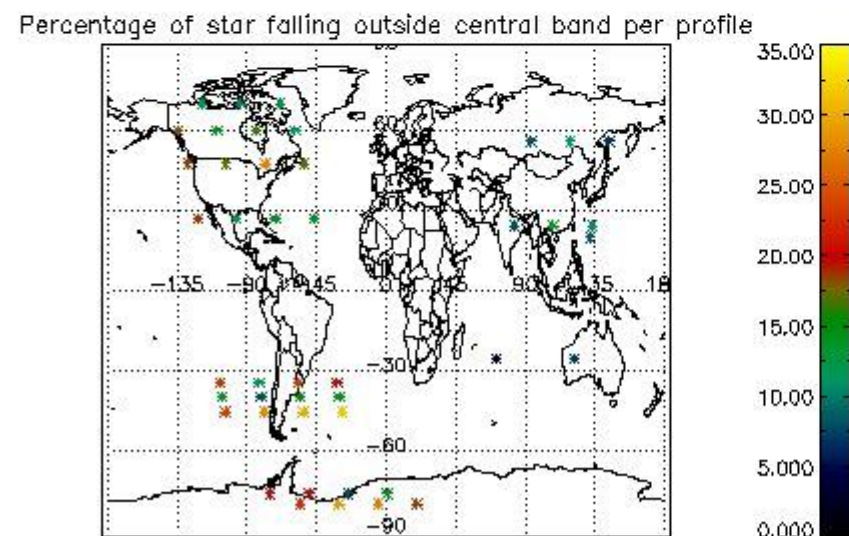

6. Statistics and plot of tangent altitude of the last measurement (DARK & BRIGHT products without errors)

6.1 Statistics on tangent altitude lost:

Statistics	DARK	BRIGHT	TWILIGHT
Mean:	13.872	20.294	NaN
St. deviation:	3.5711	2.3008	NaN
Maximum:	18.306	23.738	NaN
Minimum:	6.9790	17.133	NaN
Number of data:	16.000	9.0000	NaN

6.2 Plot for DARK limb products