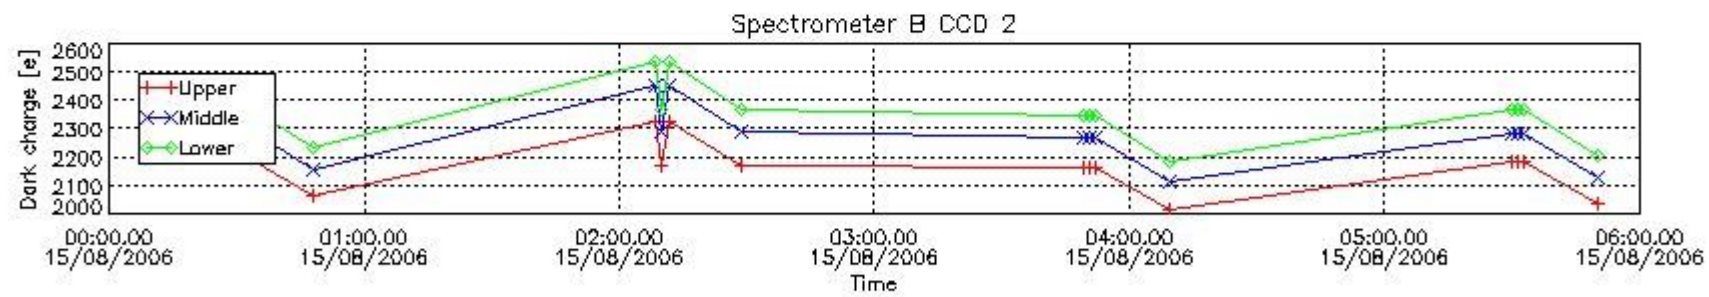

In this section a list of products that did not use the Dark Sky Area (DSA) observation for the DC computation is given. It is also provided the mean DC plot per product for dark limb products with no error flag set.

5. Demodulation flag and quality information monitoring

In this section it is presented the modulation information extracted from the pcd (product confidence data) at measurement level and information extracted from the Quality Summary dataset. Only products without errors (error flag in the MPH set to "0") are used.