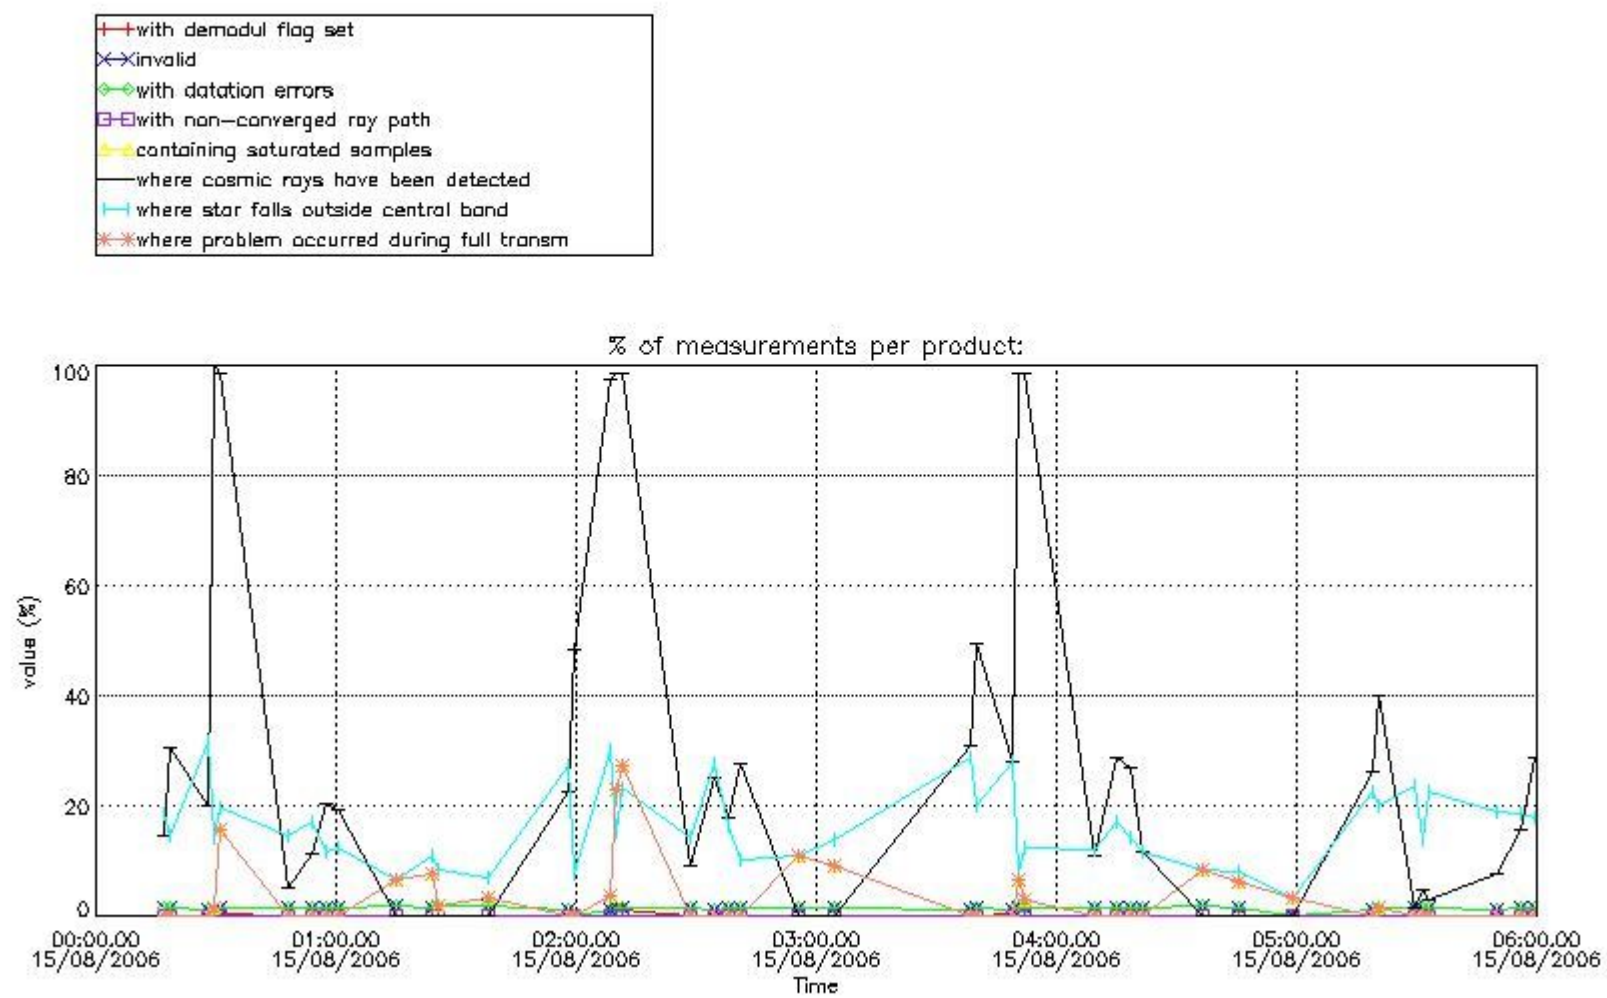

At least one measurement with demodulation flag set:	38.6364 %
Reference spectrum computed from DB:	0.00000 %
Reference spectrum with small number of measurements:	0.00000 %
SATU data not used:	0.00000 %

5.2 Plot quality information per product (time dependant)

5.3 Plot quality information per product (world map)