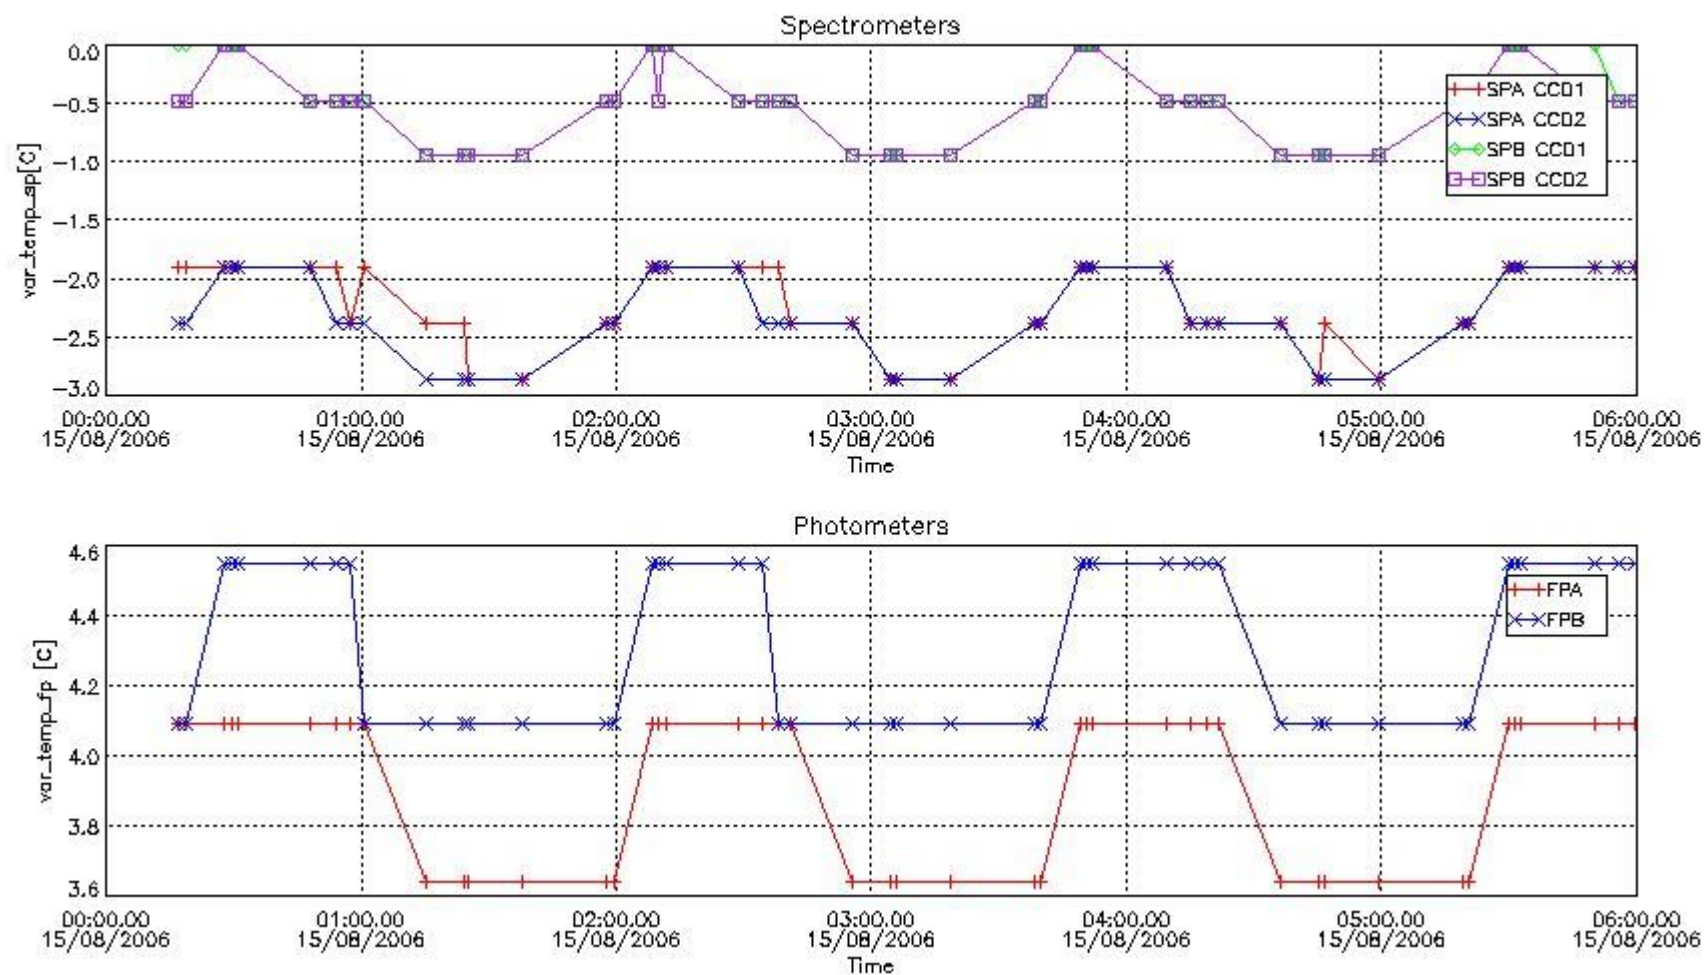

43	GOM_TRA_1PNPDE20060815_053118_000000332050_00205_23305_0902.N1	15-AUG-2006 05:31:18	Dark	32.500	179	24Omi2CMa	3.0320	24000.	65	23305	No
44	GOM_TRA_1PNPDE20060815_053246_000000362050_00205_23305_0903.N1	15-AUG-2006 05:32:46	Dark	35.500	23	21Eps CMa	1.5020	26000.	71	23305	No
45	GOM_TRA_1PNPDE20060815_054957_000000402050_00206_23306_0904.N1	15-AUG-2006 05:49:57	Dark	40.000	9	Alp Eri	0.45300	24000.	80	23306	No
46	GOM_TRA_1PNPDE20060815_055547_000000352050_00206_23306_0905.N1	15-AUG-2006 05:55:47	Straylight	35.000	148	Alp Tuc	2.8780	4100.0	70	23306	No
47	GOM_TRA_1PNPDE20060815_055920_000000372050_00206_23306_0906.N1	15-AUG-2006 05:59:20	Straylight	36.500	31	Alp Gru	1.7340	15200.	73	23306	No

3. Plot of GOMOS spectrometers and photometers temperatures from level 1b data

4. Overview of dark signal processing per product

The Dark Charge (DC) is a temperature-dependant signal added to the useful measurements and it is therefore subtracted from them during the processing. There are two phenomena that produce a continuous increase of the DC: the "hot pixels" (a pixel is "hot" when its DC exceeds by a significant amount its value measured on ground at the same temperature) and the "Random Telegraphic Signal" (abrupt change positive or negative of the CCD pixel signal, random in time, affecting only the DC part of the signal and not the photon generated signal).

In this section a list of products that did not use the Dark Sky Area (DSA) observation for the DC computation is given. It is also provided the mean DC plot per product for dark limb products with no error flag set.

4.1 These products did not use the DSA observation for DC computation:

Product name	DC information
GOM_TRA_1PNPDE20060815_031837_000000292050_00204_23304_0909.N1	DC map used

4.2 Plot of mean dark charges per product: only products in DARK limb conditions without errors are used