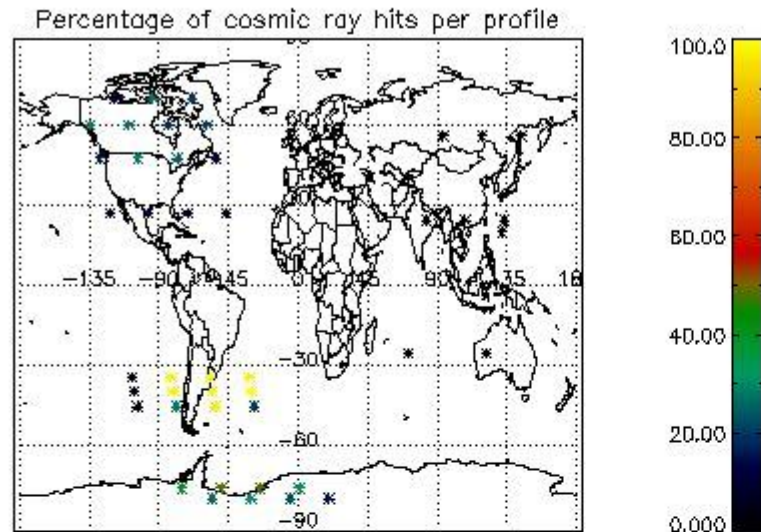

6. Statistics and plot of tangent altitude of the last measurement (DARK & BRIGHT products without errors)

6.1 Statistics on tangent altitude lost:

Statistics	DARK	BRIGHT	TWILIGHT
Mean:	13.872	20.294	NaN
St. deviation:	3.5711	2.3008	NaN
Maximum:	18.306	23.738	NaN
Minimum:	6.9790	17.133	NaN
Number of data:	16.000	9.0000	NaN

6.2 Plot for DARK limb products