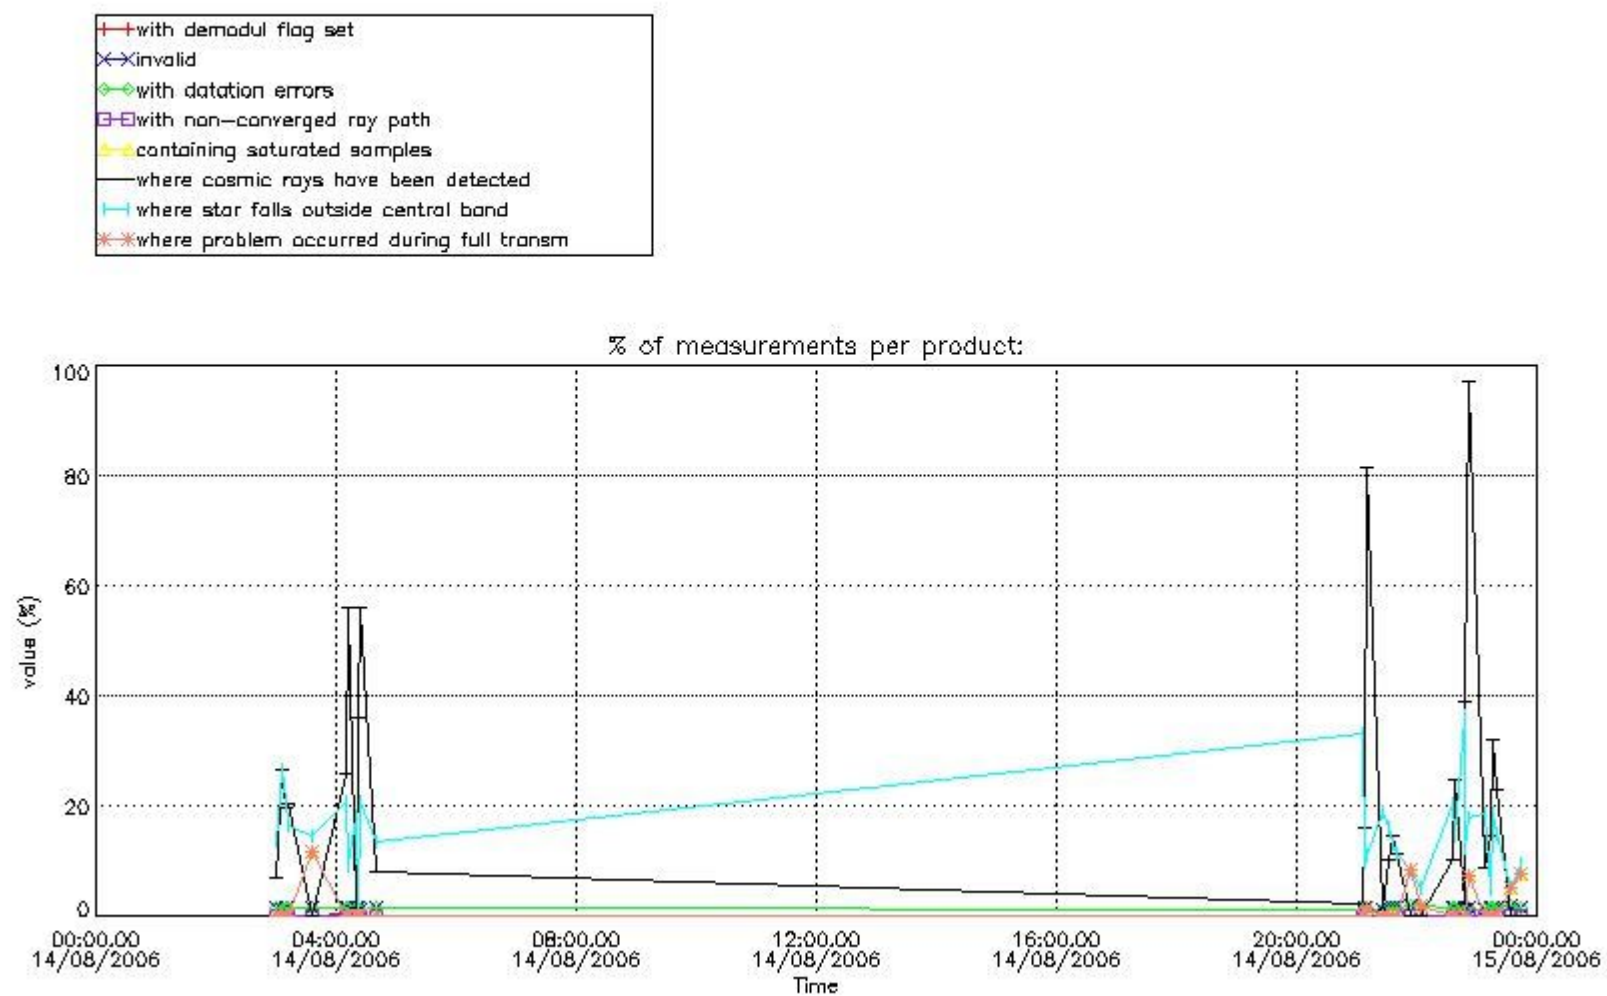

At least one measurement with demodulation flag set:	25.8064 %
Reference spectrum computed from DB:	0.00000 %
Reference spectrum with small number of measurements:	0.00000 %
SATU data not used:	0.00000 %

5.2 Plot quality information per product (time dependant)

5.3 Plot quality information per product (world map)