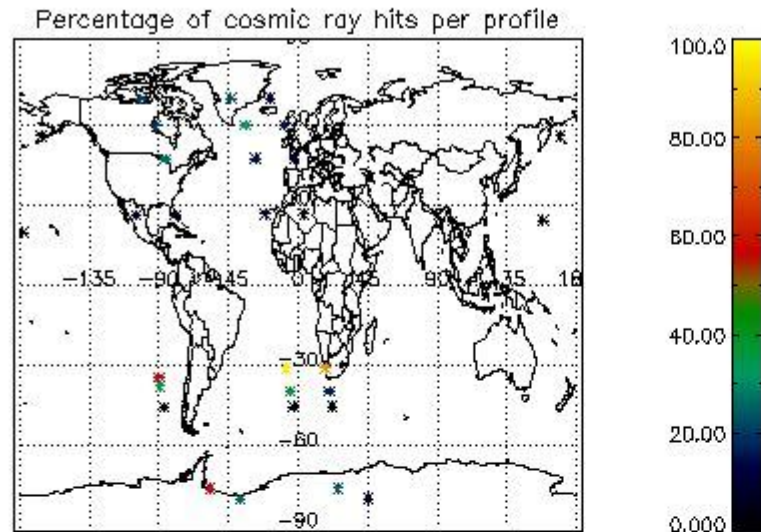

6. Statistics and plot of tangent altitude of the last measurement (DARK & BRIGHT products without errors)

6.1 Statistics on tangent altitude lost:

Statistics	DARK	BRIGHT	TWILIGHT
Mean:	14.983	19.989	NaN
St. deviation:	5.2324	2.2369	NaN
Maximum:	25.394	22.266	NaN
Minimum:	5.0257	16.590	NaN
Number of data:	13.000	5.0000	NaN

6.2 Plot for DARK limb products