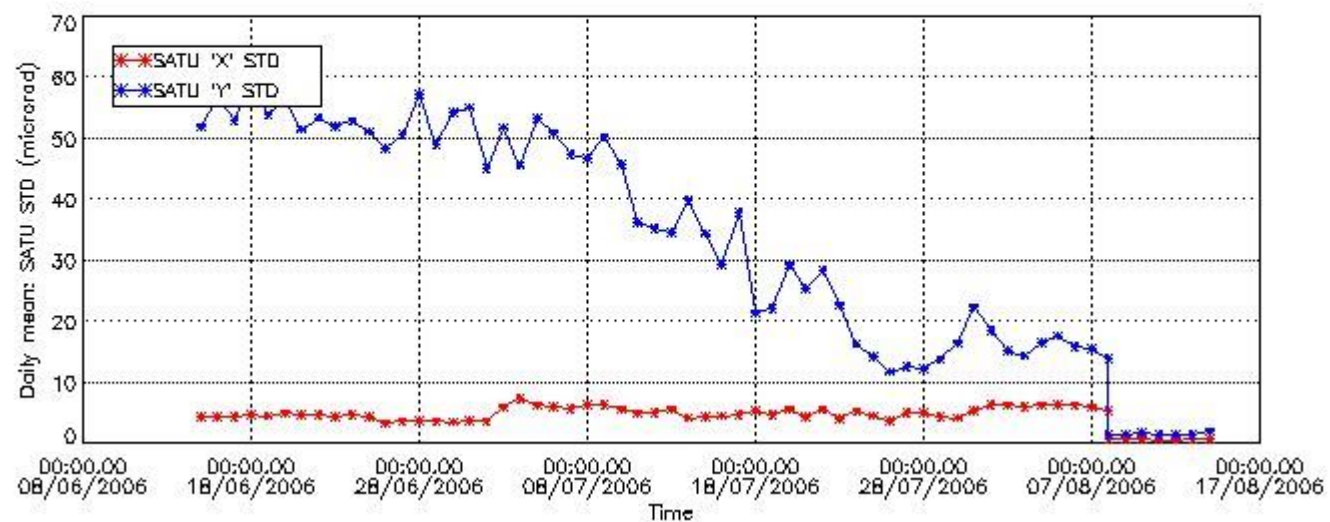

Number of data:	4550.0	4550.0	1250.0	1250.0

7.2.2 Trend of daily SATU NEA St. deviation during the last two months (dark limb)

The long term trend of the SATU 'X' and 'Y' standard deviations should be constant during the whole mission.

8. Auxiliary Data Files used for the production reported in section 2.2

The number reported in the third column indicates since which file (see list in section 2.2) the corresponding auxiliary file has been used. The fourth column is the date of those product files.

Type	Auxiliary Filename	Used since product	Used since product date
INST_PHYS_CHARACTERISTICS	GOM_INS_AXNIEC20050627_150713_20030716_120000_20100101_000000	1	14-AUG-2006 03:00:11
CALIBRATION_DATABASE	GOM_CAL_AXVIEC20060811_091938_20060810_000000_20100101_000000	1	14-AUG-2006 03:00:11
LEVEL-1B_PROC_CONFIG	GOM_PR1_AXNIEC20050627_151042_20020301_000000_20100101_000000	1	14-AUG-2006 03:00:11
STAR_CATALOGUE	GOM_CAT_AXVIEC20020121_161009_20020101_000000_20200101_000000	1	14-AUG-2006 03:00:11
STELLAR_SPECTRA_DATABANK	GOM_STS_AXNIEC20040308_103538_20020101_160000_20100101_000000	1	14-AUG-2006 03:00:11
ECMWF_FILE	AUX_ECF_AXNECM20060813_062550_20060813_210000_20060814_090000	1	14-AUG-2006 03:00:11
ECMWF_FILE	AUX_ECF_AXNECM20060813_182510_20060814_030000_20060814_150000	8	14-AUG-2006 04:09:56
ECMWF_FILE	AUX_ECA_AXNECM20060815_060530_20060814_210000_20060815_090000	14	14-AUG-2006 21:06:38
ECMWF_FILE	AUX_ECF_AXNECM20060814_062546_20060814_210000_20060815_090000	29	14-AUG-2006 22:51:20
OPTIONAL_ECMWF_FILE	MISSING	1	14-AUG-2006 03:00:11
ORBIT_DATA_FILE	DOR_NAV_OPNPDE20060814_020955_000057382050_00189_23289_0344.N1	1	14-AUG-2006 03:00:11
ORBIT_DATA_FILE	DOR_NAV_OPNPDE20060814_035052_000057382050_00190_23290_0345.N1	8	14-AUG-2006 04:09:56
ORBIT_DATA_FILE	DOR_NAV_OPNPDE20060814_205618_000063752050_00200_23300_0348.N1	14	14-AUG-2006 21:06:38