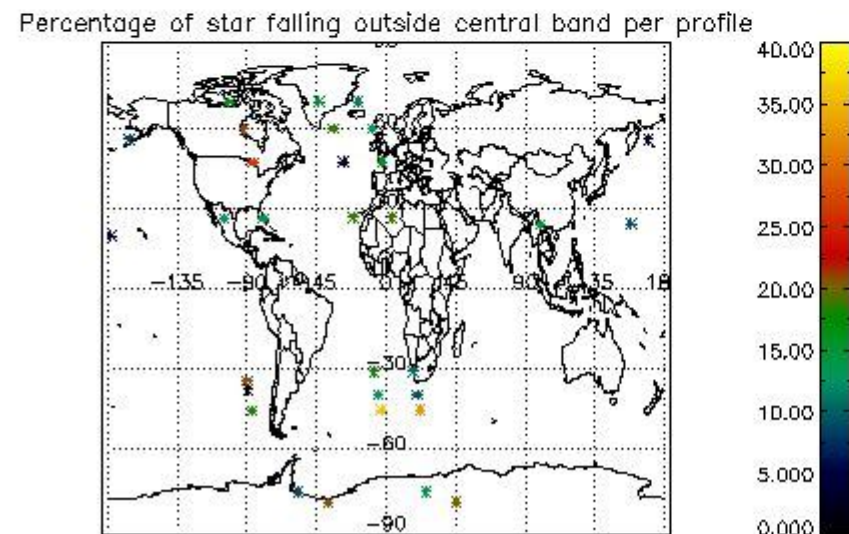

6. Statistics and plot of tangent altitude of the last measurement (DARK & BRIGHT products without errors)

6.1 Statistics on tangent altitude lost:

Statistics	DARK	BRIGHT	TWILIGHT
Mean:	14.983	19.989	NaN
St. deviation:	5.2324	2.2369	NaN
Maximum:	25.394	22.266	NaN
Minimum:	5.0257	16.590	NaN
Number of data:	13.000	5.0000	NaN

6.2 Plot for DARK limb products