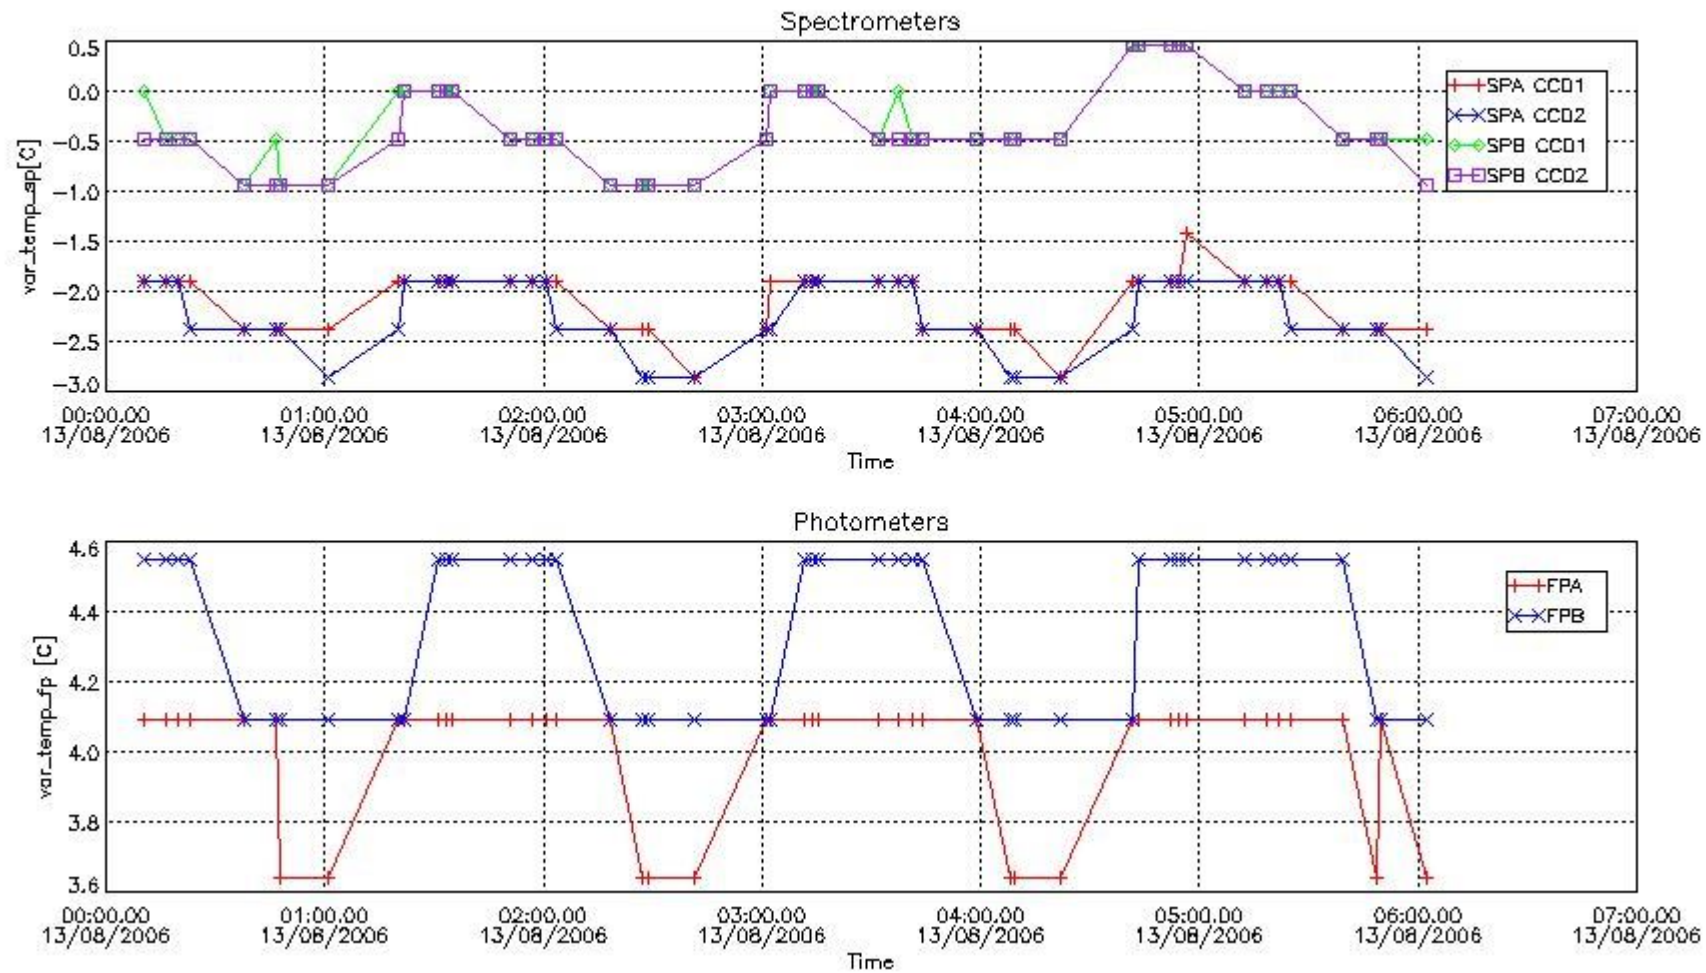

43	GOM_TRA_1PNPDE20060813_052448_000000362050_00177_23277_0885.N1	13-AUG-2006 05:24:48	Straylight	35.500	172	Gam Gru	3.0030	13100.	71	23277	No
44	GOM_TRA_1PNPDE20060813_053930_000000302050_00177_23277_0886.N1	13-AUG-2006 05:39:30	Bright	30.000	11	53Alp Aql	0.76500	8000.0	60	23277	Yes
45	GOM_TRA_1PNPDE20060813_054834_000000322050_00177_23277_0887.N1	13-AUG-2006 05:48:34	Bright	31.500	66	37Gam Cyg	2.2080	5900.0	63	23277	No
46	GOM_TRA_1PNPDE20060813_054945_000000302050_00177_23277_0888.N1	13-AUG-2006 05:49:45	Bright	29.500	144	18Del Cyg	2.8600	11000.	59	23277	Yes
47	GOM_TRA_1PNPDE20060813_060228_000000292050_00177_23277_0889.N1	13-AUG-2006 06:02:28	Bright	28.500	49	1Alp UMi	1.9900	6300.0	57	23277	Yes

3. Plot of GOMOS spectrometers and photometers temperatures from level 1b data

4. Overview of dark signal processing per product

The Dark Charge (DC) is a temperature-dependant signal added to the useful measurements and it is therefore subtracted from them during the processing. There are two phenomena that produce a continuous increase of the DC: the "hot pixels" (a pixel is "hot" when its DC exceeds by a significant amount its value measured on ground at the same temperature) and the "Random Telegraphic Signal" (abrupt change positive or negative of the CCD pixel signal, random in time, affecting only the DC part of the signal and not the photon generated signal).

In this section a list of products that did not use the Dark Sky Area (DSA) observation for the DC computation is given. It is also provided the mean DC plot per product for dark limb products with no error flag set.

4.1 These products did not use the DSA observation for DC computation:

Product name	DC information
GOM_TRA_1PNPDE20060813_024116_000000282050_00175_23275_0883.N1	DC map used

4.2 Plot of mean dark charges per product: only products in DARK limb conditions without errors are used