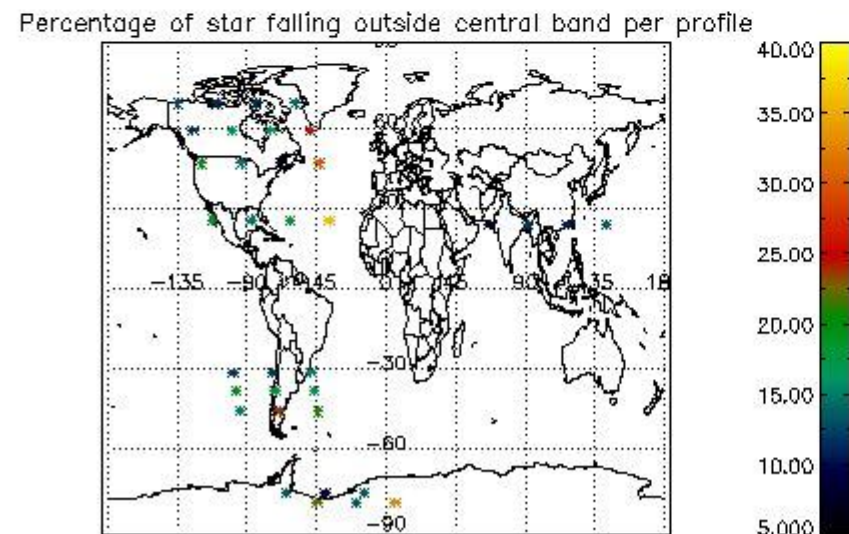

6. Statistics and plot of tangent altitude of the last measurement (DARK & BRIGHT products without errors)

6.1 Statistics on tangent altitude lost:

Statistics	DARK	BRIGHT	TWILIGHT
Mean:	13.843	15.888	NaN
St. deviation:	3.2283	4.4729	NaN
Maximum:	17.096	20.691	NaN
Minimum:	5.1784	7.5139	NaN
Number of data:	13.000	7.0000	NaN

6.2 Plot for DARK limb products