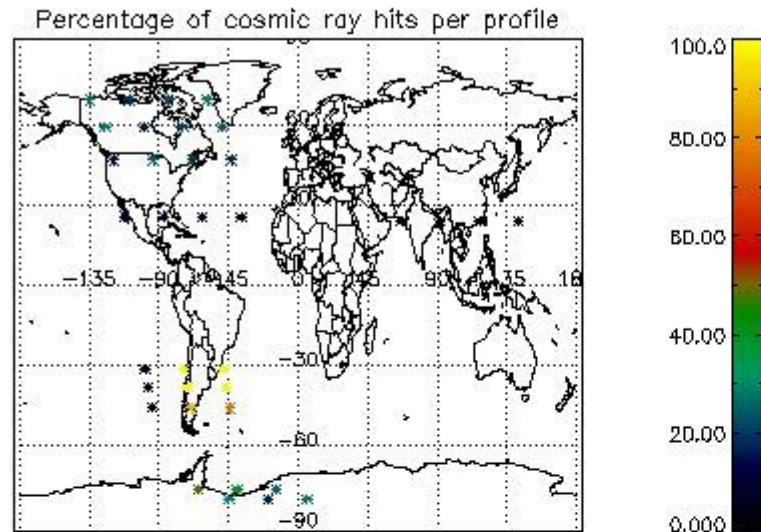

6. Statistics and plot of tangent altitude of the last measurement (DARK & BRIGHT products without errors)

6.1 Statistics on tangent altitude lost:

Statistics	DARK	BRIGHT	TWILIGHT
Mean:	13.843	15.888	NaN
St. deviation:	3.2283	4.4729	NaN
Maximum:	17.096	20.691	NaN
Minimum:	5.1784	7.5139	NaN
Number of data:	13.000	7.0000	NaN

6.2 Plot for DARK limb products