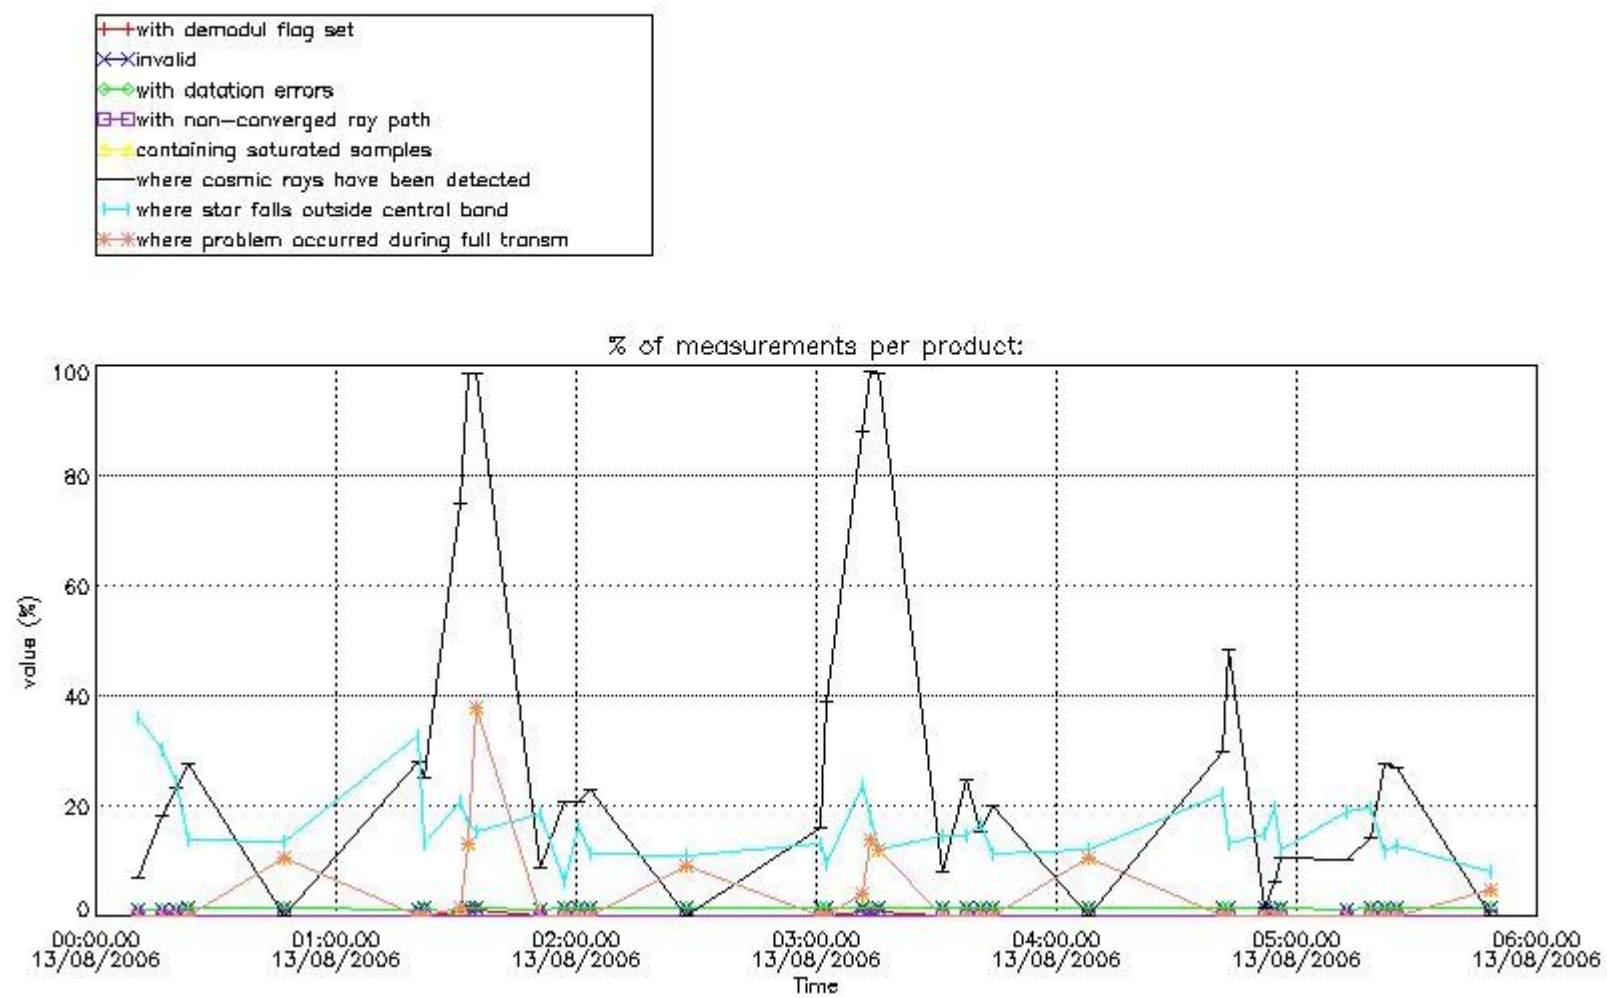

At least one measurement with demodulation flag set:	17.1429 %
Reference spectrum computed from DB:	0.00000 %
Reference spectrum with small number of measurements:	0.00000 %
SATU data not used:	0.00000 %

5.2 Plot quality information per product (time dependant)

5.3 Plot quality information per product (world map)