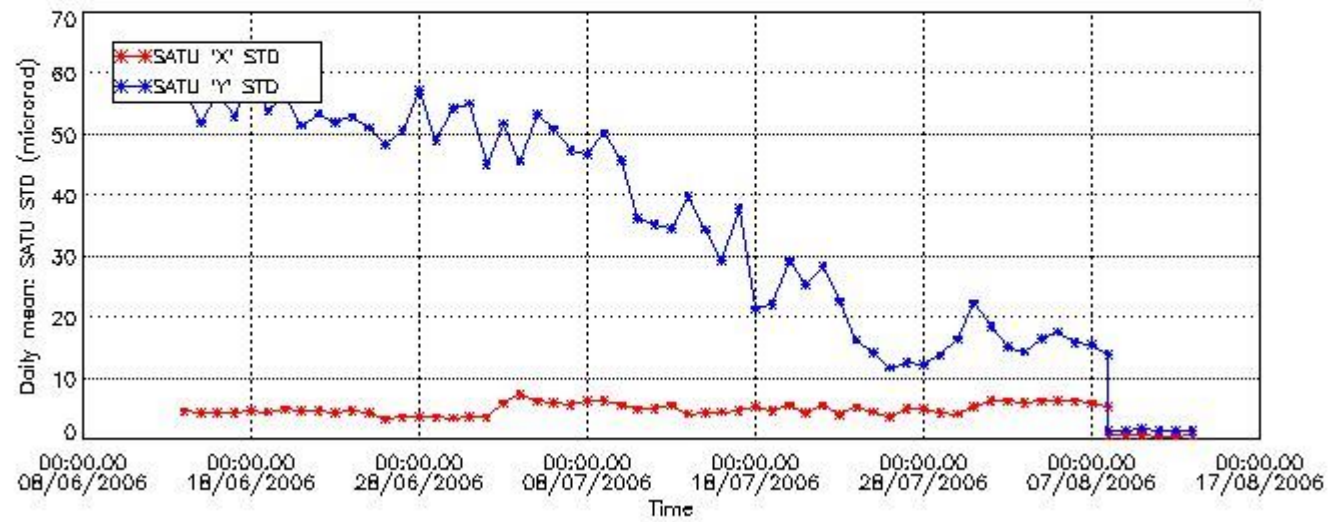

Number of data:	4550.0	4550.0	1900.0	1900.0

7.2.2 Trend of daily SATU NEA St. deviation during the last two months (dark limb)

The long term trend of the SATU 'X' and 'Y' standard deviations should be constant during the whole mission.

8. Auxiliary Data Files used for the production reported in section 2.2

The number reported in the third column indicates since which file (see list in section 2.2) the corresponding auxiliary file has been used. The fourth column is the date of those product files.

Type	Auxiliary Filename	Used since product	Used since product date
INST_PHYS_CHARACTERISTICS	GOM_INS_AXNIEC20050627_150713_20030716_120000_20100101_000000	1	13-AUG-2006 00:10:25
CALIBRATION_DATABASE	GOM_CAL_AXVIEC20060811_091938_20060810_000000_20100101_000000	1	13-AUG-2006 00:10:25
LEVEL-1B_PROC_CONFIG	GOM_PR1_AXNIEC20050627_151042_20020301_000000_20100101_000000	1	13-AUG-2006 00:10:25
STAR_CATALOGUE	GOM_CAT_AXVIEC20020121_161009_20020101_000000_20200101_000000	1	13-AUG-2006 00:10:25
STELLAR_SPECTRA_DATABANK	GOM_STS_AXNIEC20040308_103538_20020101_160000_20100101_000000	1	13-AUG-2006 00:10:25
ECMWF_FILE	AUX_ECF_AXNECM20060812_062548_20060812_210000_20060813_090000	1	13-AUG-2006 00:10:25
ECMWF_FILE	AUX_ECF_AXNECM20060812_182503_20060813_030000_20060813_150000	35	13-AUG-2006 04:41:30
OPTIONAL_ECMWF_FILE	MISSING	1	13-AUG-2006 00:10:25
ORBIT_DATA_FILE	DOR_NAV_OPNPDE20060812_220539_000057382050_00172_23272_0333.N1	1	13-AUG-2006 00:10:25
ORBIT_DATA_FILE	DOR_NAV_OPNPDE20060812_234636_000057382050_00173_23273_0334.N1	12	13-AUG-2006 01:33:07
ORBIT_DATA_FILE	DOR_NAV_OPNPDE20060813_024156_000057382050_00175_23275_0336.N1	21	13-AUG-2006 02:41:16
ORBIT_DATA_FILE	DOR_NAV_OPNPDE20060813_012733_000041442050_00174_23274_0335.N1	22	13-AUG-2006 03:00:54
ORBIT_DATA_FILE	DOR_NAV_OPNPDE20060813_042253_000057382050_00176_23276_0337.N1	35	13-AUG-2006 04:41:30