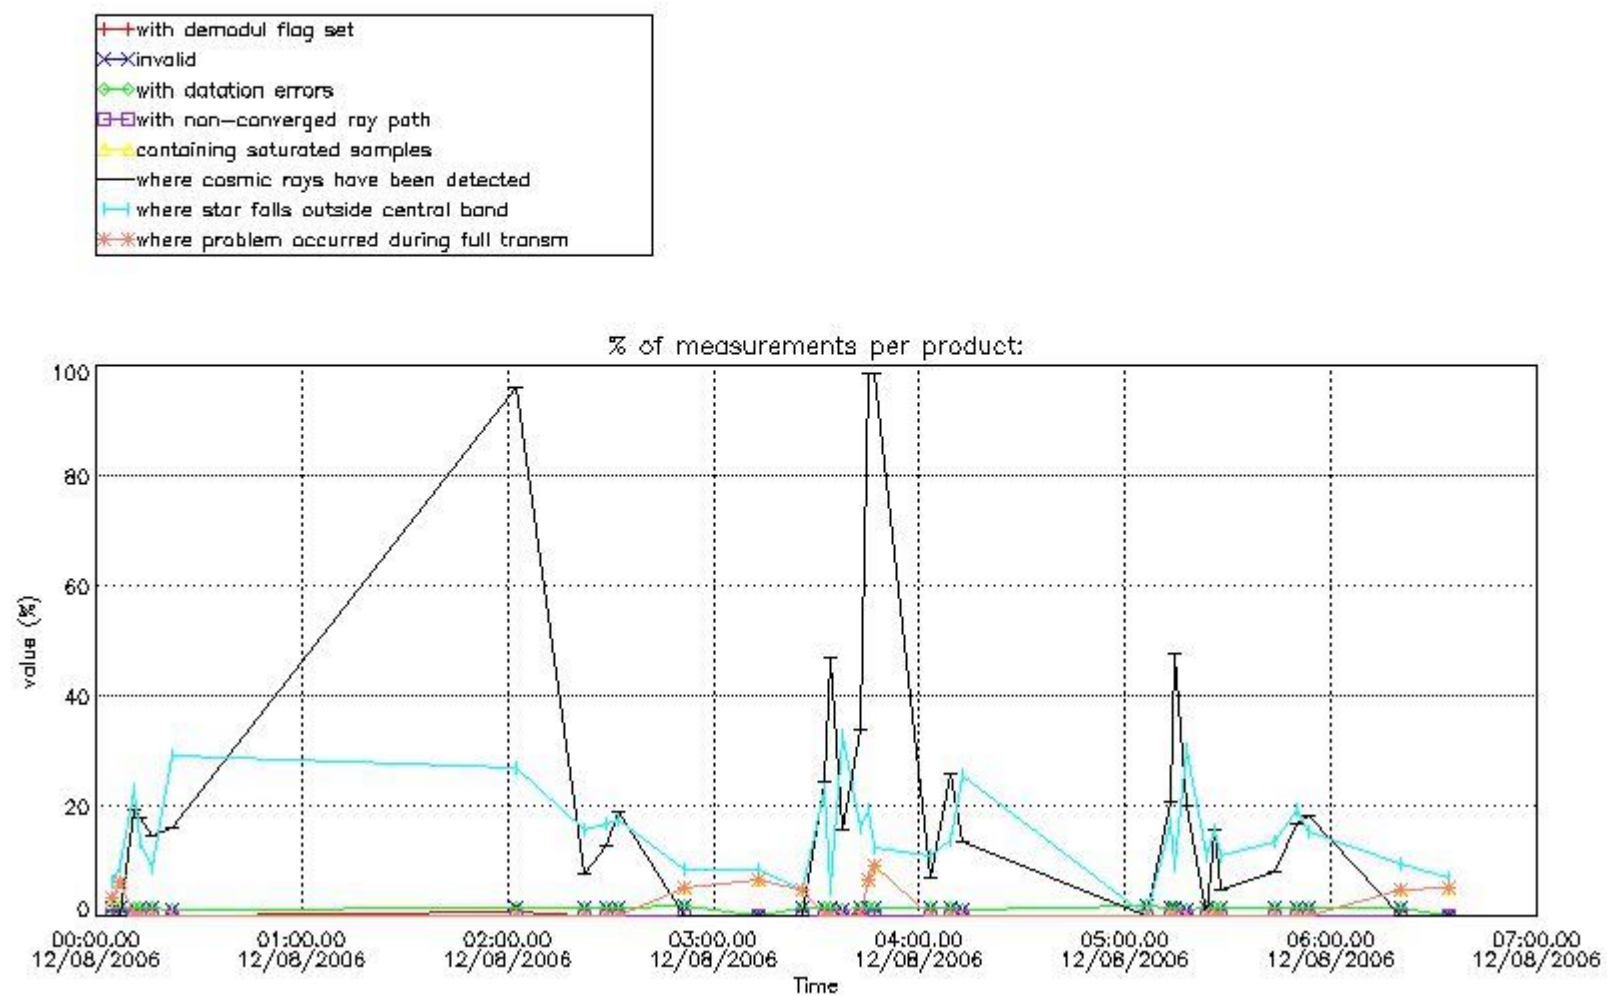

At least one measurement with demodulation flag set:	17.6471 %
Reference spectrum computed from DB:	0.00000 %
Reference spectrum with small number of measurements:	0.00000 %
SATU data not used:	0.00000 %

5.2 Plot quality information per product (time dependant)

5.3 Plot quality information per product (world map)