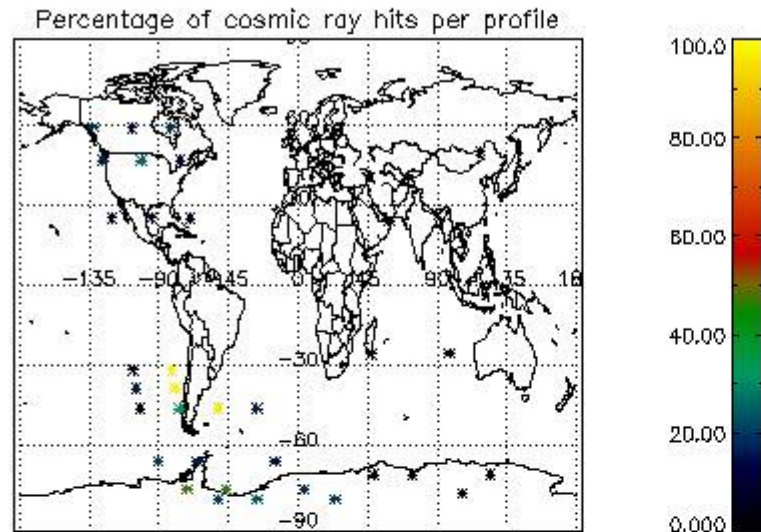

6. Statistics and plot of tangent altitude of the last measurement (DARK & BRIGHT products without errors)

6.1 Statistics on tangent altitude lost:

Statistics	DARK	BRIGHT	TWILIGHT
Mean:	14.191	19.429	NaN
St. deviation:	4.2101	4.6798	NaN
Maximum:	18.515	25.062	NaN
Minimum:	6.4923	11.443	NaN
Number of data:	14.000	11.000	NaN

6.2 Plot for DARK limb products