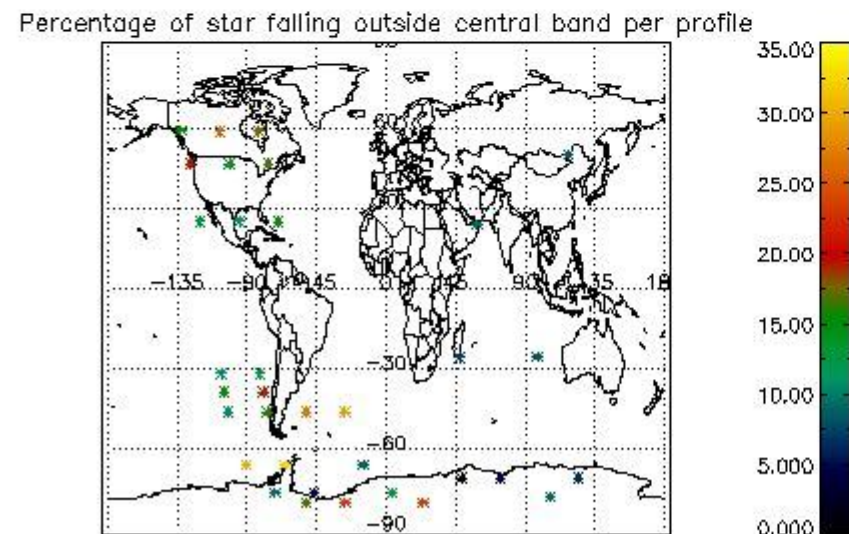

6. Statistics and plot of tangent altitude of the last measurement (DARK & BRIGHT products without errors)

6.1 Statistics on tangent altitude lost:

Statistics	DARK	BRIGHT	TWILIGHT
Mean:	14.191	19.429	NaN
St. deviation:	4.2101	4.6798	NaN
Maximum:	18.515	25.062	NaN
Minimum:	6.4923	11.443	NaN
Number of data:	14.000	11.000	NaN

6.2 Plot for DARK limb products