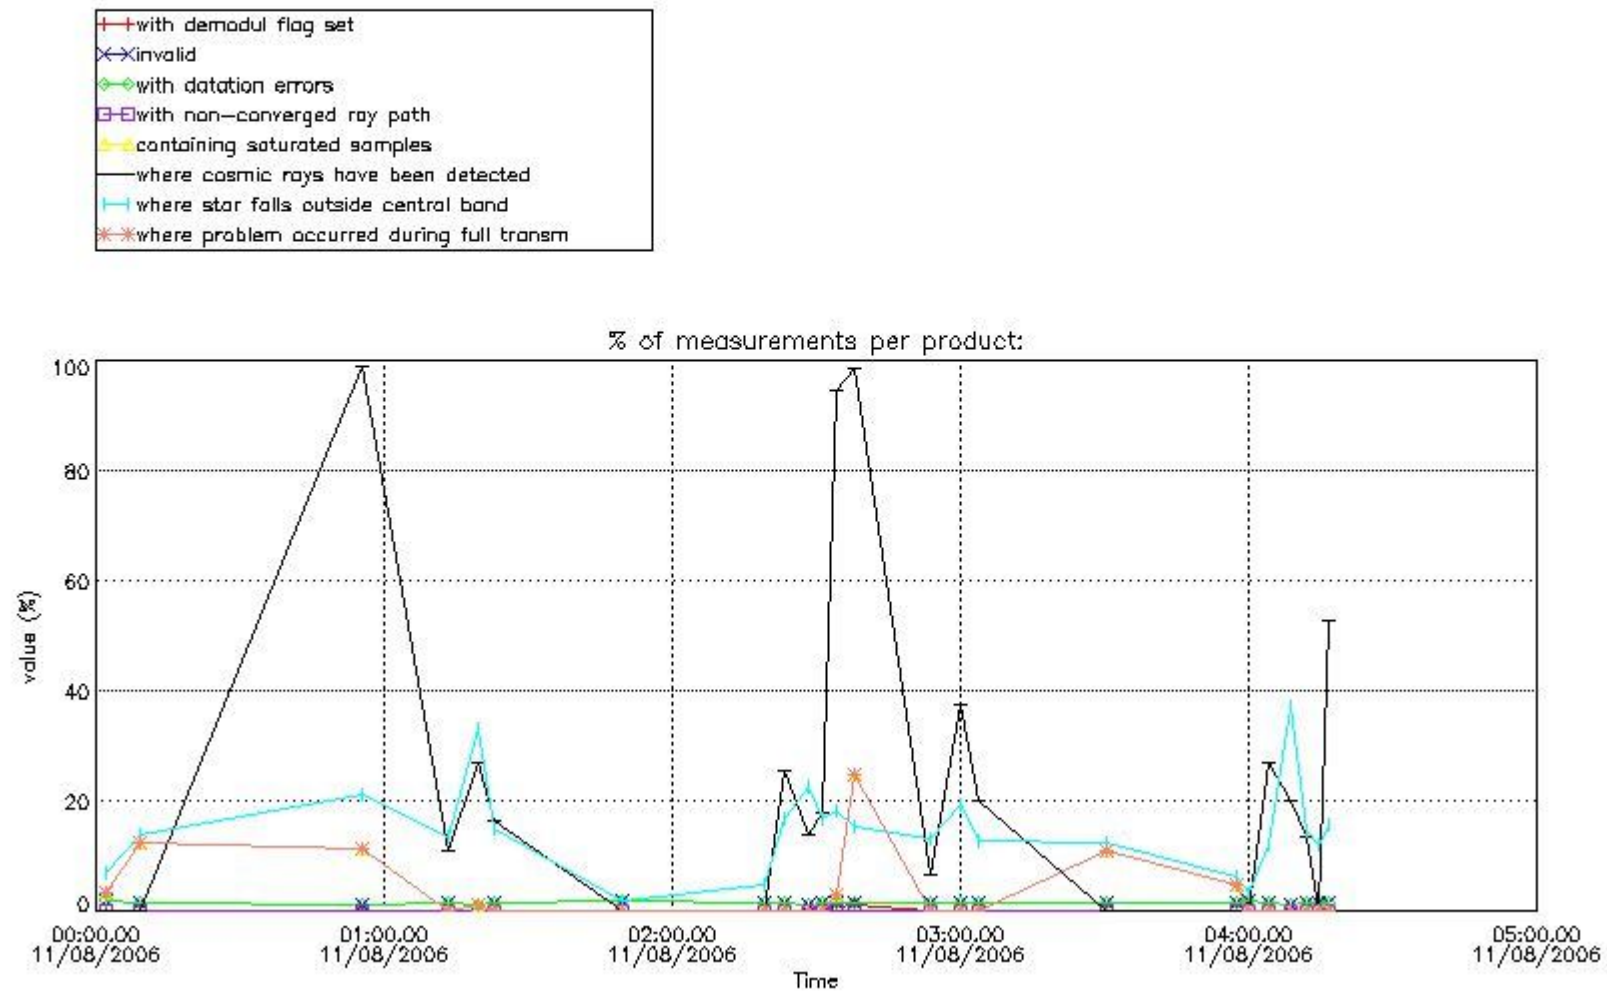

At least one measurement with demodulation flag set:	20.8333 %
Reference spectrum computed from DB:	0.00000 %
Reference spectrum with small number of measurements:	0.00000 %
SATU data not used:	0.00000 %

5.2 Plot quality information per product (time dependant)

5.3 Plot quality information per product (world map)