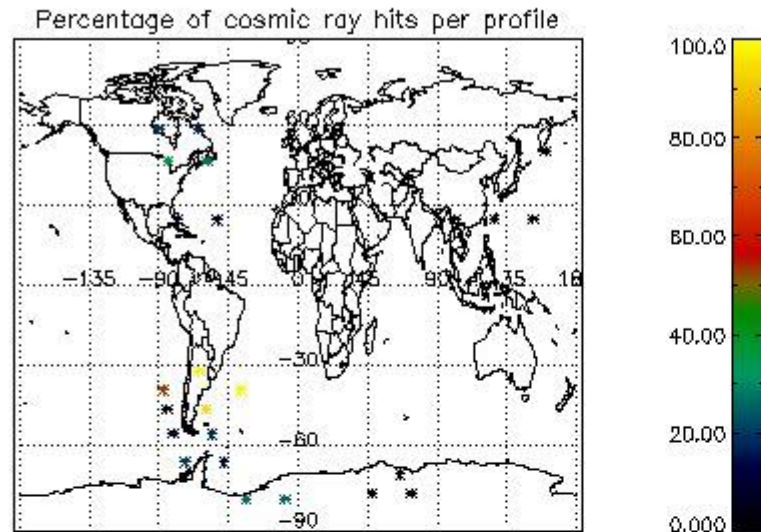

6. Statistics and plot of tangent altitude of the last measurement (DARK & BRIGHT products without errors)

6.1 Statistics on tangent altitude lost:

Statistics	DARK	BRIGHT	TWILIGHT
Mean:	13.832	20.028	NaN
St. deviation:	3.6278	3.4657	NaN
Maximum:	18.098	24.426	NaN
Minimum:	4.8871	14.696	NaN
Number of data:	11.000	9.0000	NaN

6.2 Plot for DARK limb products