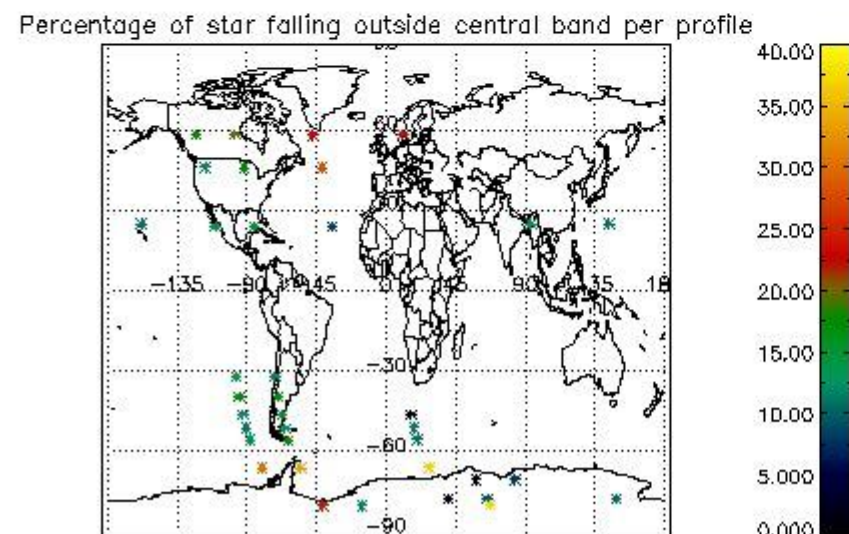

6. Statistics and plot of tangent altitude of the last measurement (DARK & BRIGHT products without errors)

6.1 Statistics on tangent altitude lost:

Statistics	DARK	BRIGHT	TWILIGHT
Mean:	15.447	17.868	NaN
St. deviation:	5.1826	5.4738	NaN
Maximum:	29.189	24.621	NaN
Minimum:	5.0867	4.7037	NaN
Number of data:	19.000	11.000	NaN

6.2 Plot for DARK limb products