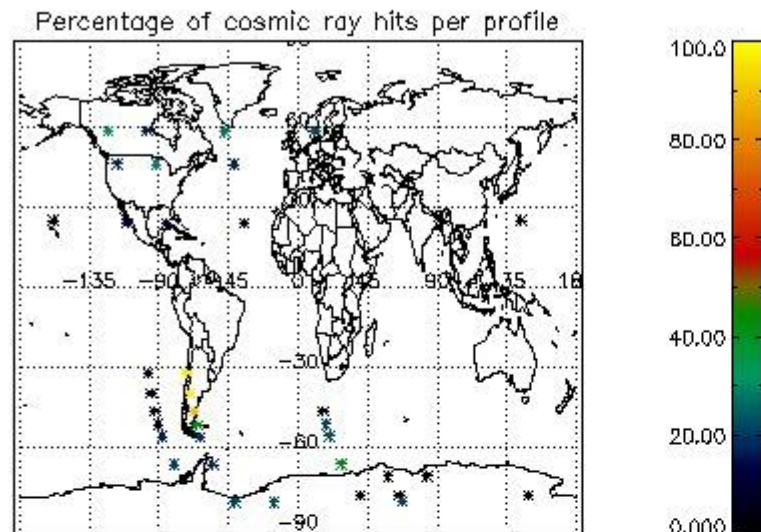

6. Statistics and plot of tangent altitude of the last measurement (DARK & BRIGHT products without errors)

6.1 Statistics on tangent altitude lost:

Statistics	DARK	BRIGHT	TWILIGHT
Mean:	15.447	17.868	NaN
St. deviation:	5.1826	5.4738	NaN
Maximum:	29.189	24.621	NaN
Minimum:	5.0867	4.7037	NaN
Number of data:	19.000	11.000	NaN

6.2 Plot for DARK limb products