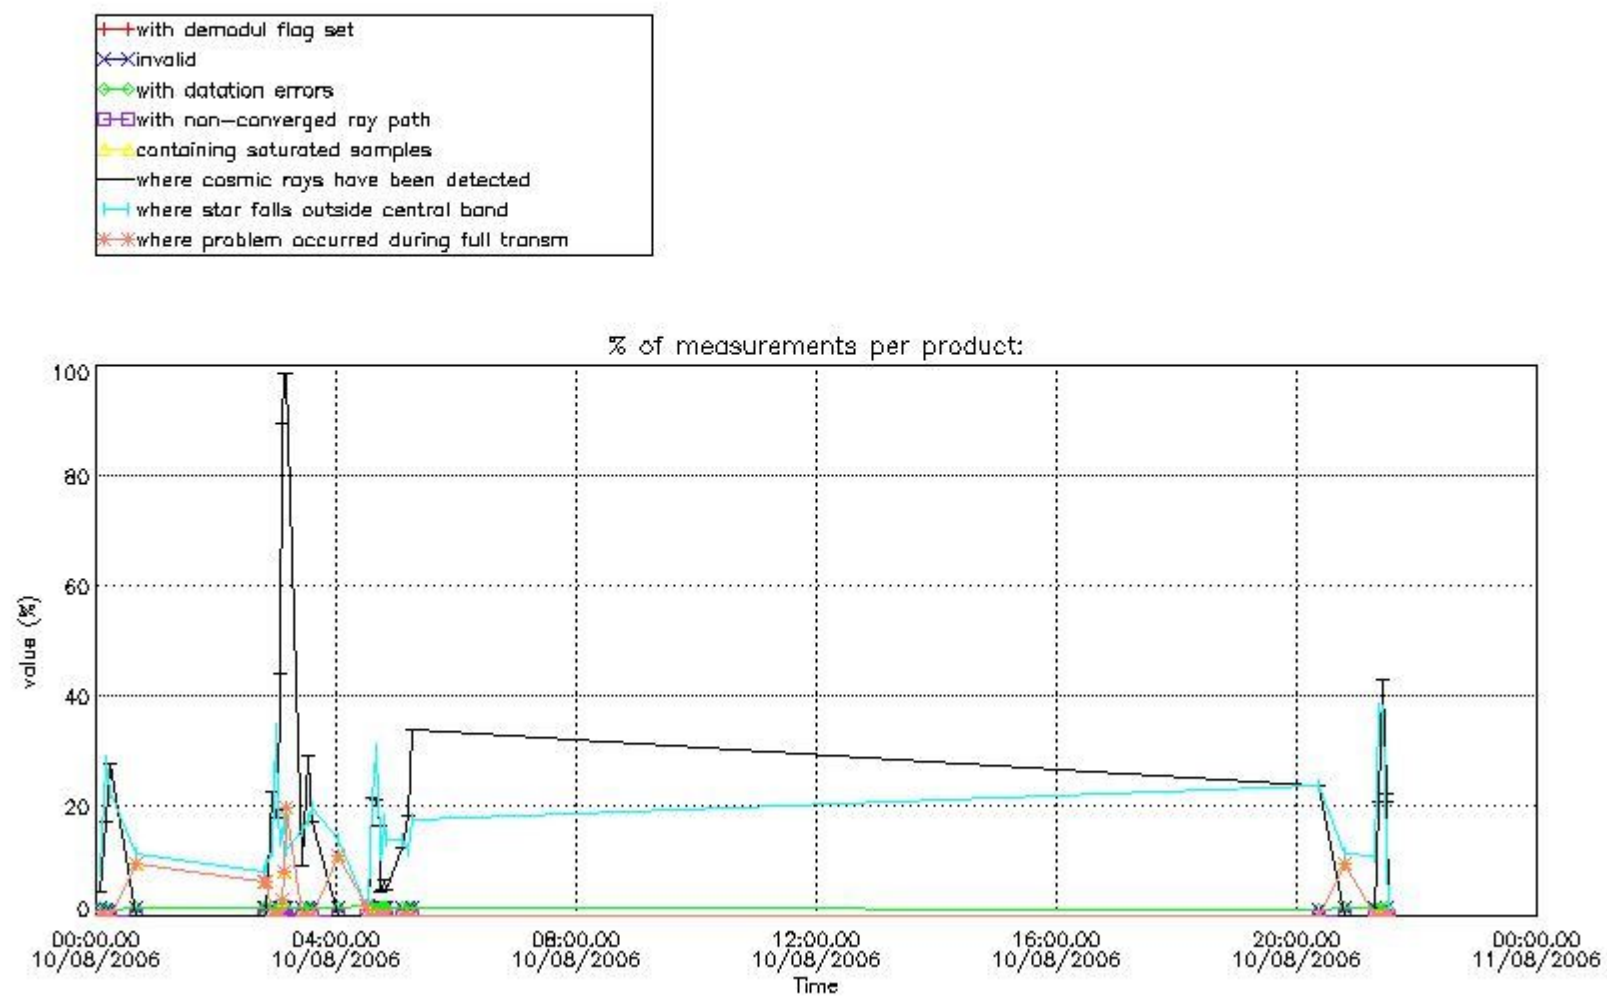

At least one measurement with demodulation flag set:	21.6216 %
Reference spectrum computed from DB:	0.00000 %
Reference spectrum with small number of measurements:	0.00000 %
SATU data not used:	0.00000 %

5.2 Plot quality information per product (time dependant)

5.3 Plot quality information per product (world map)