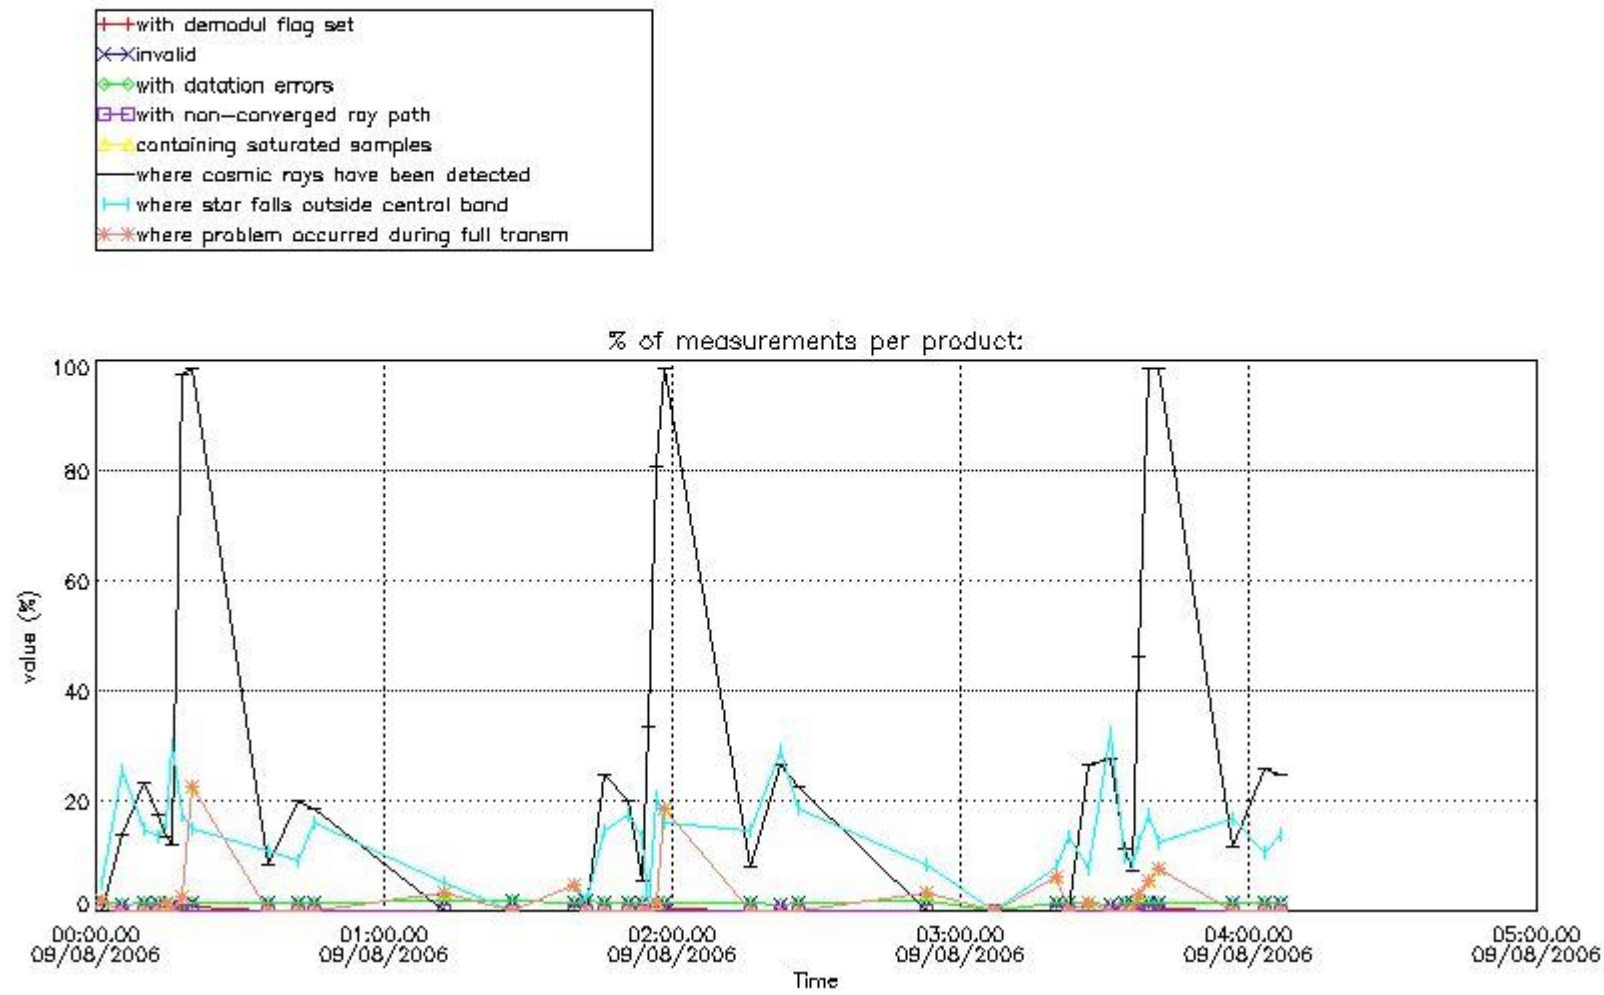

At least one measurement with demodulation flag set:	31.5789 %
Reference spectrum computed from DB:	0.00000 %
Reference spectrum with small number of measurements:	0.00000 %
SATU data not used:	0.00000 %

5.2 Plot quality information per product (time dependant)

5.3 Plot quality information per product (world map)