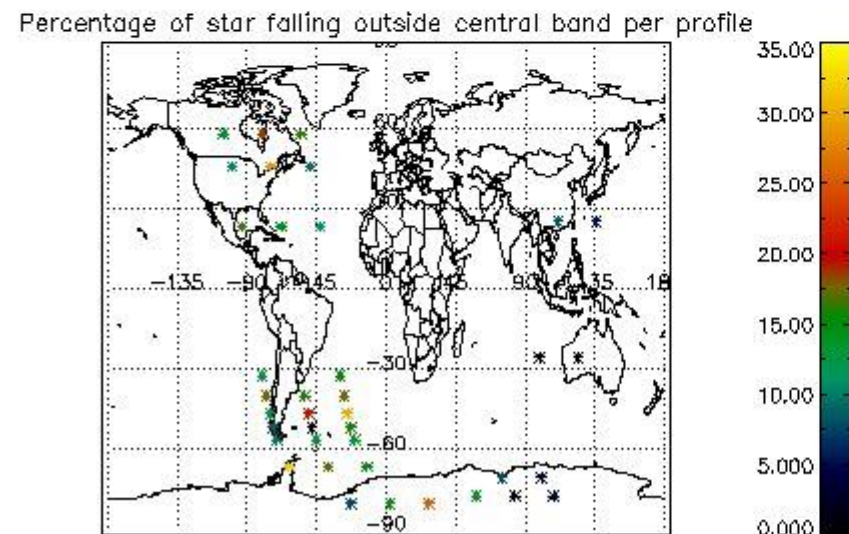

6. Statistics and plot of tangent altitude of the last measurement (DARK & BRIGHT products without errors)

6.1 Statistics on tangent altitude lost:

Statistics	DARK	BRIGHT	TWILIGHT
Mean:	15.512	21.127	NaN
St. deviation:	4.6815	5.1032	NaN
Maximum:	31.220	28.841	NaN
Minimum:	7.6936	10.492	NaN
Number of data:	20.000	12.000	NaN

6.2 Plot for DARK limb products