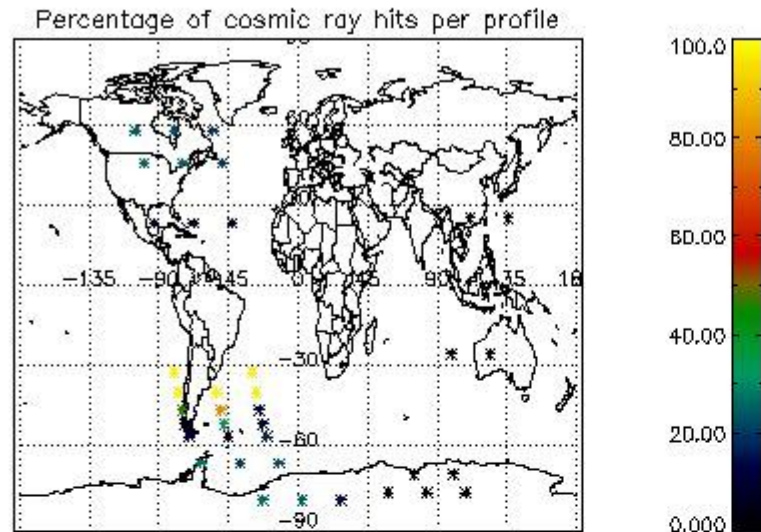

6. Statistics and plot of tangent altitude of the last measurement (DARK & BRIGHT products without errors)

6.1 Statistics on tangent altitude lost:

Statistics	DARK	BRIGHT	TWILIGHT
Mean:	15.512	21.127	NaN
St. deviation:	4.6815	5.1032	NaN
Maximum:	31.220	28.841	NaN
Minimum:	7.6936	10.492	NaN
Number of data:	20.000	12.000	NaN

6.2 Plot for DARK limb products