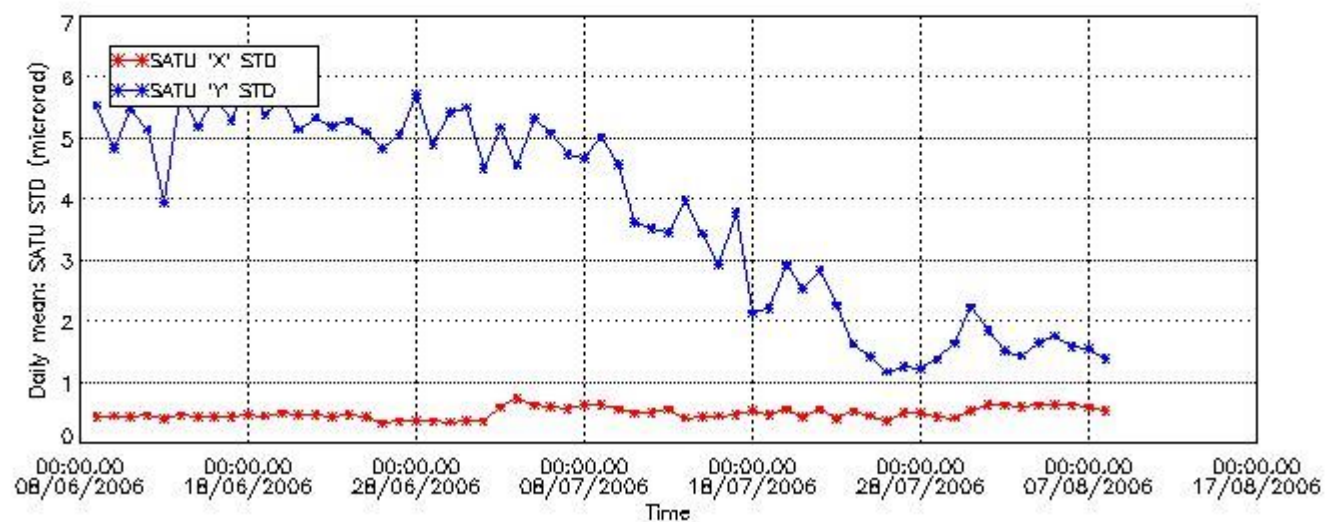

Number of data:	5600.0	5600.0	1200.0	1200.0

7.2.2 Trend of daily SATU NEA St. deviation during the last two months (dark limb)

The long term trend of the SATU 'X' and 'Y' standard deviations should be constant during the whole mission.

8. Auxiliary Data Files used for the production reported in section 2.2

The number reported in the third column indicates since which file (see list in section 2.2) the corresponding auxiliary file has been used. The fourth column is the date of those product files.

Type	Auxiliary Filename	Used since product	Used since product date
INST_PHYS_CHARACTERISTICS	GOM_INS_AXVIEC20030716_105425_20030716_120000_20100101_000000	1	08-AUG-2006 00:03:17
CALIBRATION_DATABASE	GOM_CAL_AXVIEC20060803_100855_20060801_000000_20100101_000000	1	08-AUG-2006 00:03:17
LEVEL-1B_PROC_CONFIG	GOM_PR1_AXVIEC20040401_083133_20020324_200000_20100101_000000	1	08-AUG-2006 00:03:17
STAR_CATALOGUE	GOM_CAT_AXVIEC20020121_161009_20020101_000000_20200101_000000	1	08-AUG-2006 00:03:17
STELLAR_SPECTRA_DATABANK	GOM_STS_AXVIEC20020121_165822_20020101_000000_20200101_000000	1	08-AUG-2006 00:03:17
ECMWF_FILE	AUX_ECF_AXNECM20060807_083939_20060807_210000_20060808_090000	1	08-AUG-2006 00:03:17
OPTIONAL_ECMWF_FILE	NOT USED	1	08-AUG-2006 00:03:17
ORBIT_DATA_FILE	DOR_NAV_OPNPDE20060807_212350_000057382050_00100_23200_0295.N1	1	08-AUG-2006 00:03:17
ORBIT_DATA_FILE	DOR_NAV_OPNPDE20060808_004544_000054192050_00102_23202_0297.N1	5	08-AUG-2006 00:46:42
ORBIT_DATA_FILE	DOR_NAV_OPNPDE20060808_033545_000057382050_00104_23204_0300.N1	17	08-AUG-2006 03:38:47