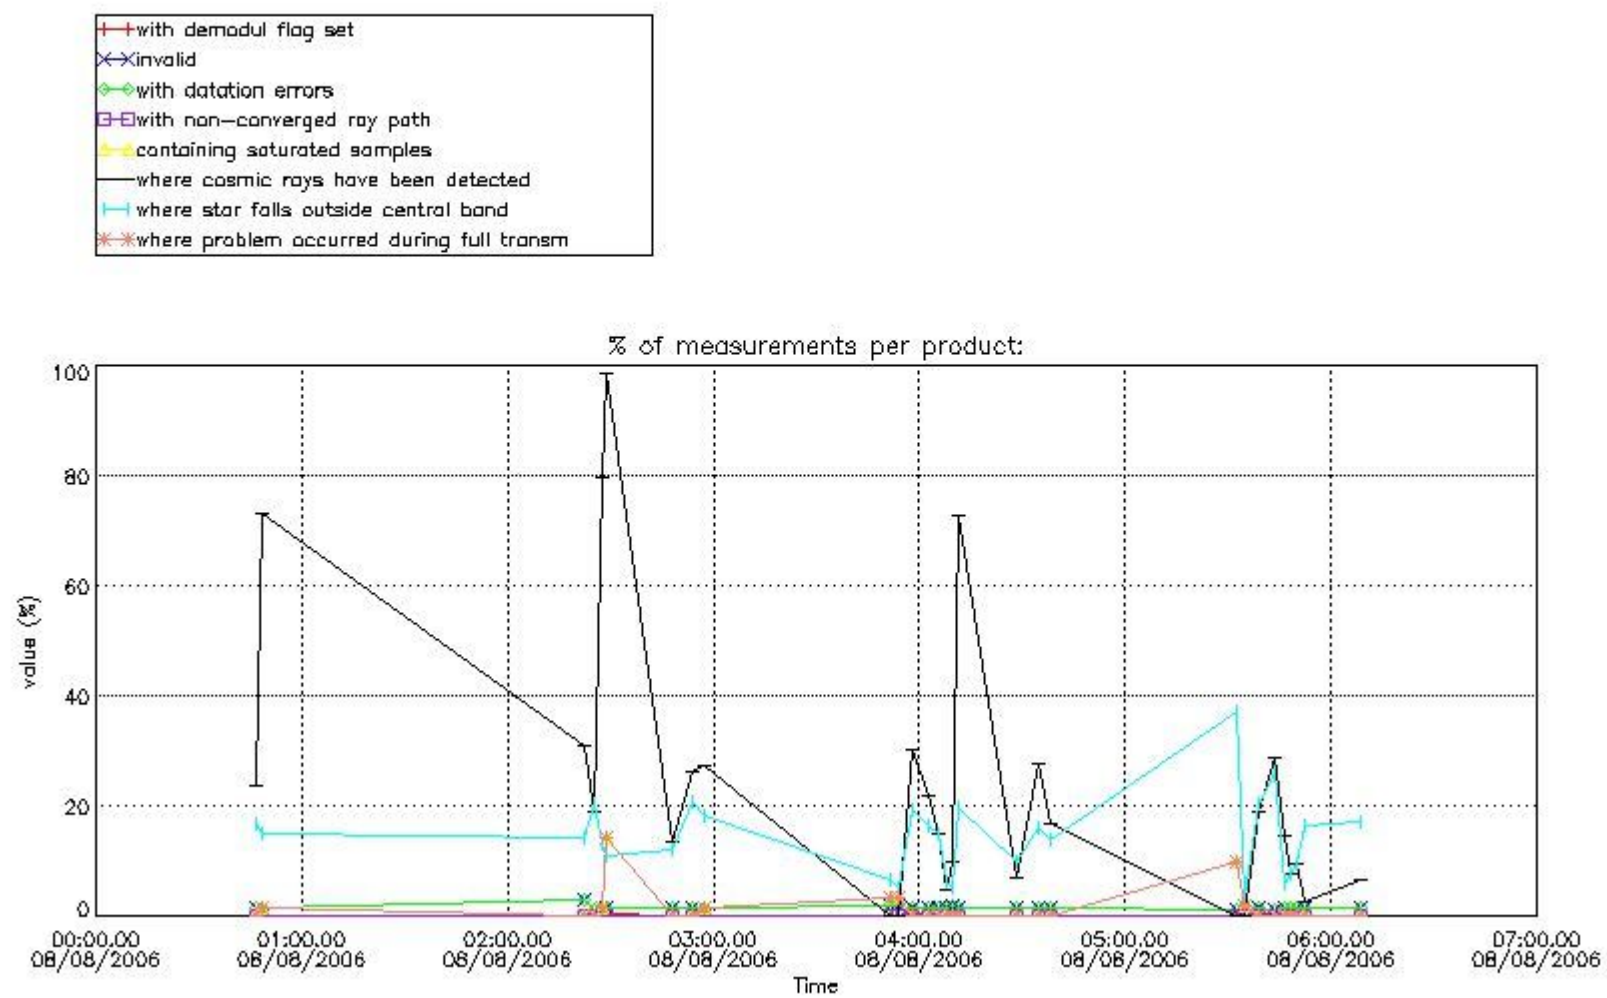

At least one measurement with demodulation flag set:	24.1379 %
Reference spectrum computed from DB:	0.00000 %
Reference spectrum with small number of measurements:	0.00000 %
SATU data not used:	0.00000 %

5.2 Plot quality information per product (time dependant)

5.3 Plot quality information per product (world map)