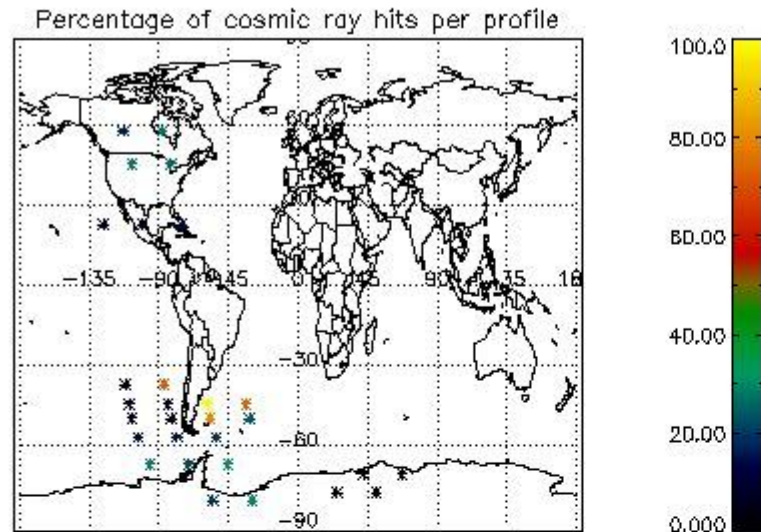

6. Statistics and plot of tangent altitude of the last measurement (DARK & BRIGHT products without errors)

6.1 Statistics on tangent altitude lost:

Statistics	DARK	BRIGHT	TWILIGHT
Mean:	16.811	15.193	15.790
St. deviation:	2.6191	7.1192	4.4987
Maximum:	20.232	22.650	23.233
Minimum:	12.217	5.6950	10.070
Number of data:	16.000	4.0000	9.0000

6.2 Plot for DARK limb products