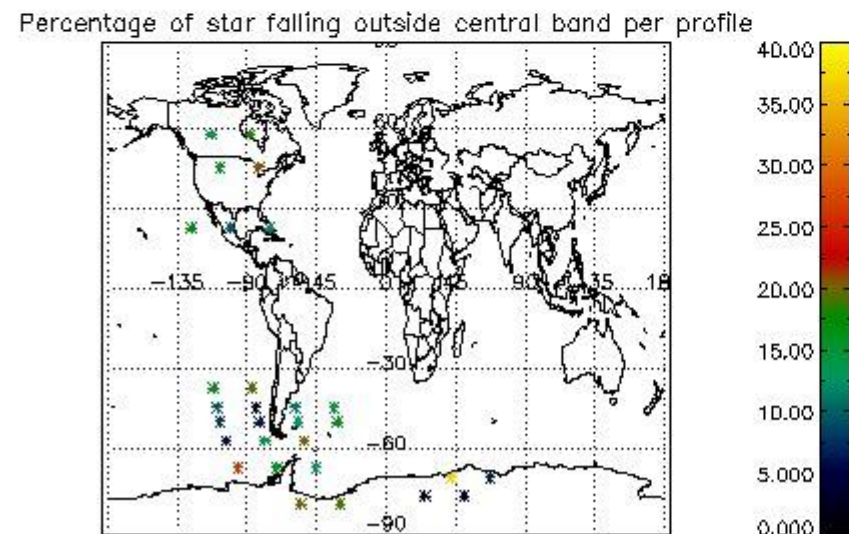

5.2 Plot quality information per product (time dependant)

5.3 Plot quality information per product (world map)

6. Statistics and plot of tangent altitude of the last measurement (DARK & BRIGHT products without errors)