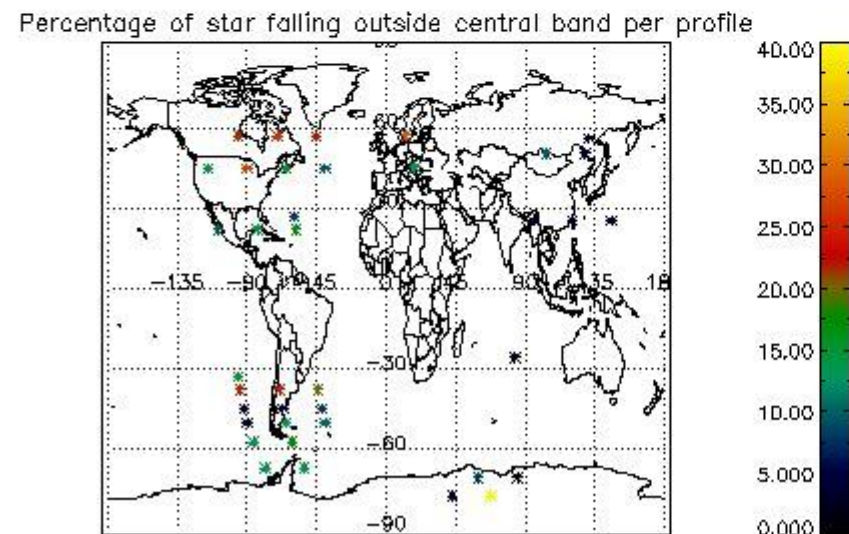

6. Statistics and plot of tangent altitude of the last measurement (DARK & BRIGHT products without errors)

6.1 Statistics on tangent altitude lost:

Statistics	DARK	BRIGHT	TWILIGHT
Mean:	16.839	19.433	15.877
St. deviation:	3.2949	6.2893	5.5889
Maximum:	22.377	28.819	24.017
Minimum:	12.317	8.6177	4.6080
Number of data:	16.000	13.000	9.0000

6.2 Plot for DARK limb products