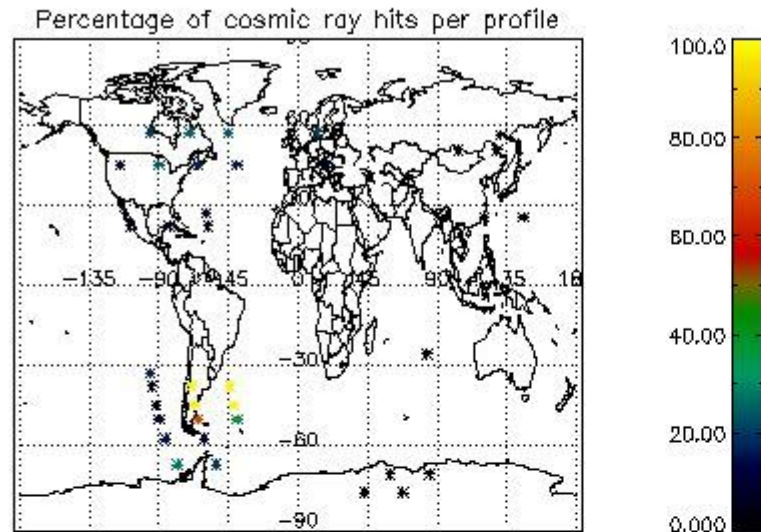

6. Statistics and plot of tangent altitude of the last measurement (DARK & BRIGHT products without errors)

6.1 Statistics on tangent altitude lost:

Statistics	DARK	BRIGHT	TWILIGHT
Mean:	16.839	19.433	15.877
St. deviation:	3.2949	6.2893	5.5889
Maximum:	22.377	28.819	24.017
Minimum:	12.317	8.6177	4.6080
Number of data:	16.000	13.000	9.0000

6.2 Plot for DARK limb products