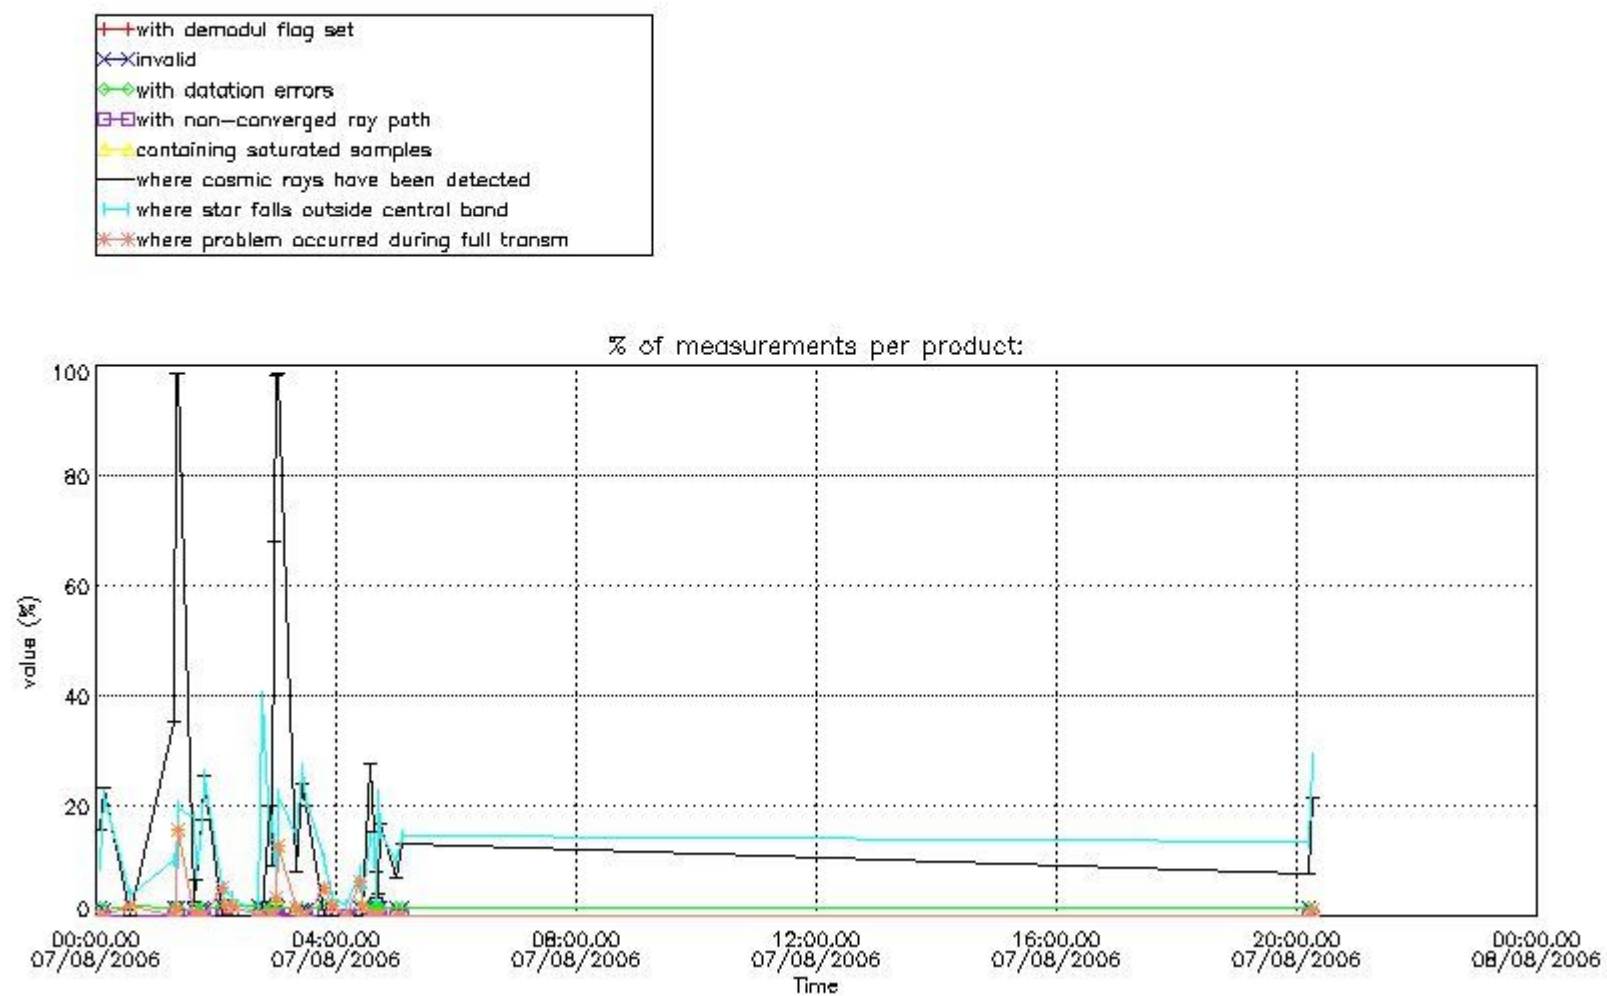

at measurement level and information extracted from the Quality Summary dataset. Only products without errors (error flag in the MPH set to "0") are used.

5.1 Percentage of products during reporting period with:

At least one measurement with demodulation flag set:	10.5263 %
Reference spectrum computed from DB:	0.00000 %
Reference spectrum with small number of measurements:	0.00000 %
SATU data not used:	0.00000 %

5.2 Plot quality information per product (time dependant)

5.3 Plot quality information per product (world map)