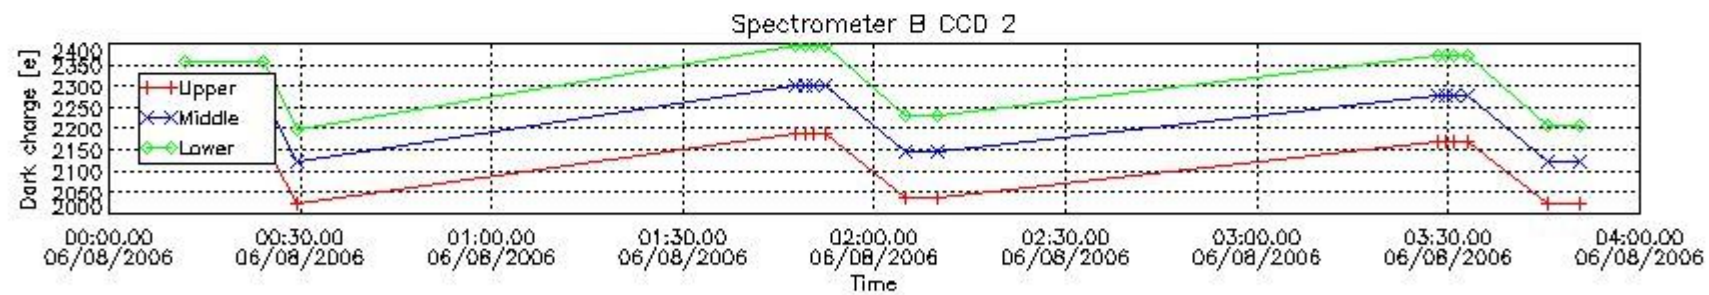

5. Demodulation flag and quality information monitoring

In this section it is presented the modulation information extracted from the pcd (product confidence data) at measurement level and information extracted from the Quality Summary dataset. Only products without errors (error flag in the MPH set to "0") are used.

5.1 Percentage of products during reporting period with: