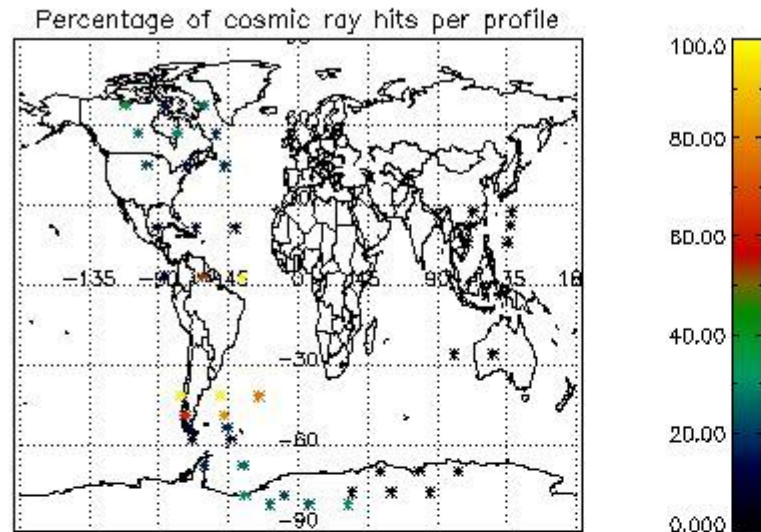

6. Statistics and plot of tangent altitude of the last measurement (DARK & BRIGHT products without errors)

6.1 Statistics on tangent altitude lost:

Statistics	DARK	BRIGHT	TWILIGHT
Mean:	19.862	18.730	17.546
St. deviation:	7.8136	3.4294	4.7995
Maximum:	36.635	24.352	25.784
Minimum:	10.694	11.457	12.016
Number of data:	15.000	19.000	13.000

6.2 Plot for DARK limb products