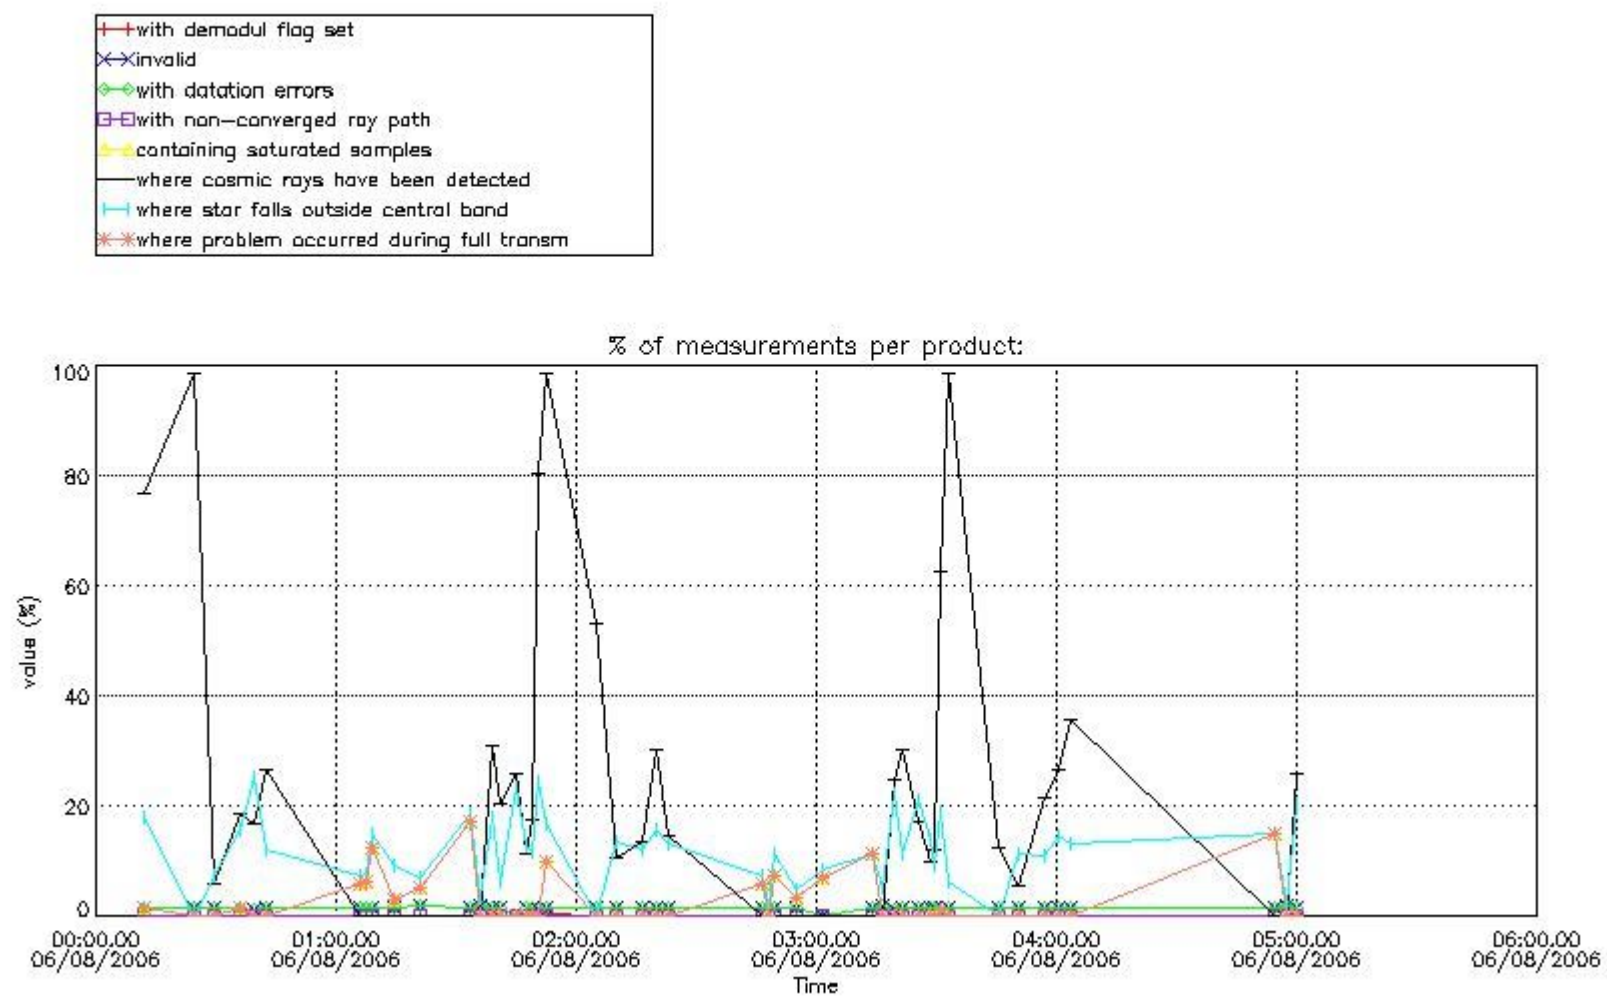

At least one measurement with demodulation flag set:	21.2766 %
Reference spectrum computed from DB:	0.00000 %
Reference spectrum with small number of measurements:	0.00000 %
SATU data not used:	0.00000 %

5.2 Plot quality information per product (time dependant)

5.3 Plot quality information per product (world map)