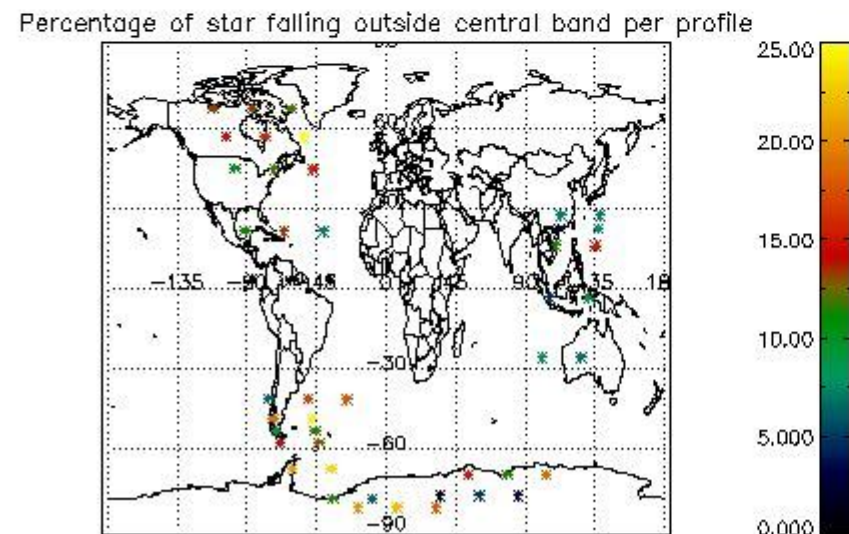

6. Statistics and plot of tangent altitude of the last measurement (DARK & BRIGHT products without errors)

6.1 Statistics on tangent altitude lost:

Statistics	DARK	BRIGHT	TWILIGHT
Mean:	19.862	18.730	17.546
St. deviation:	7.8136	3.4294	4.7995
Maximum:	36.635	24.352	25.784
Minimum:	10.694	11.457	12.016
Number of data:	15.000	19.000	13.000

6.2 Plot for DARK limb products