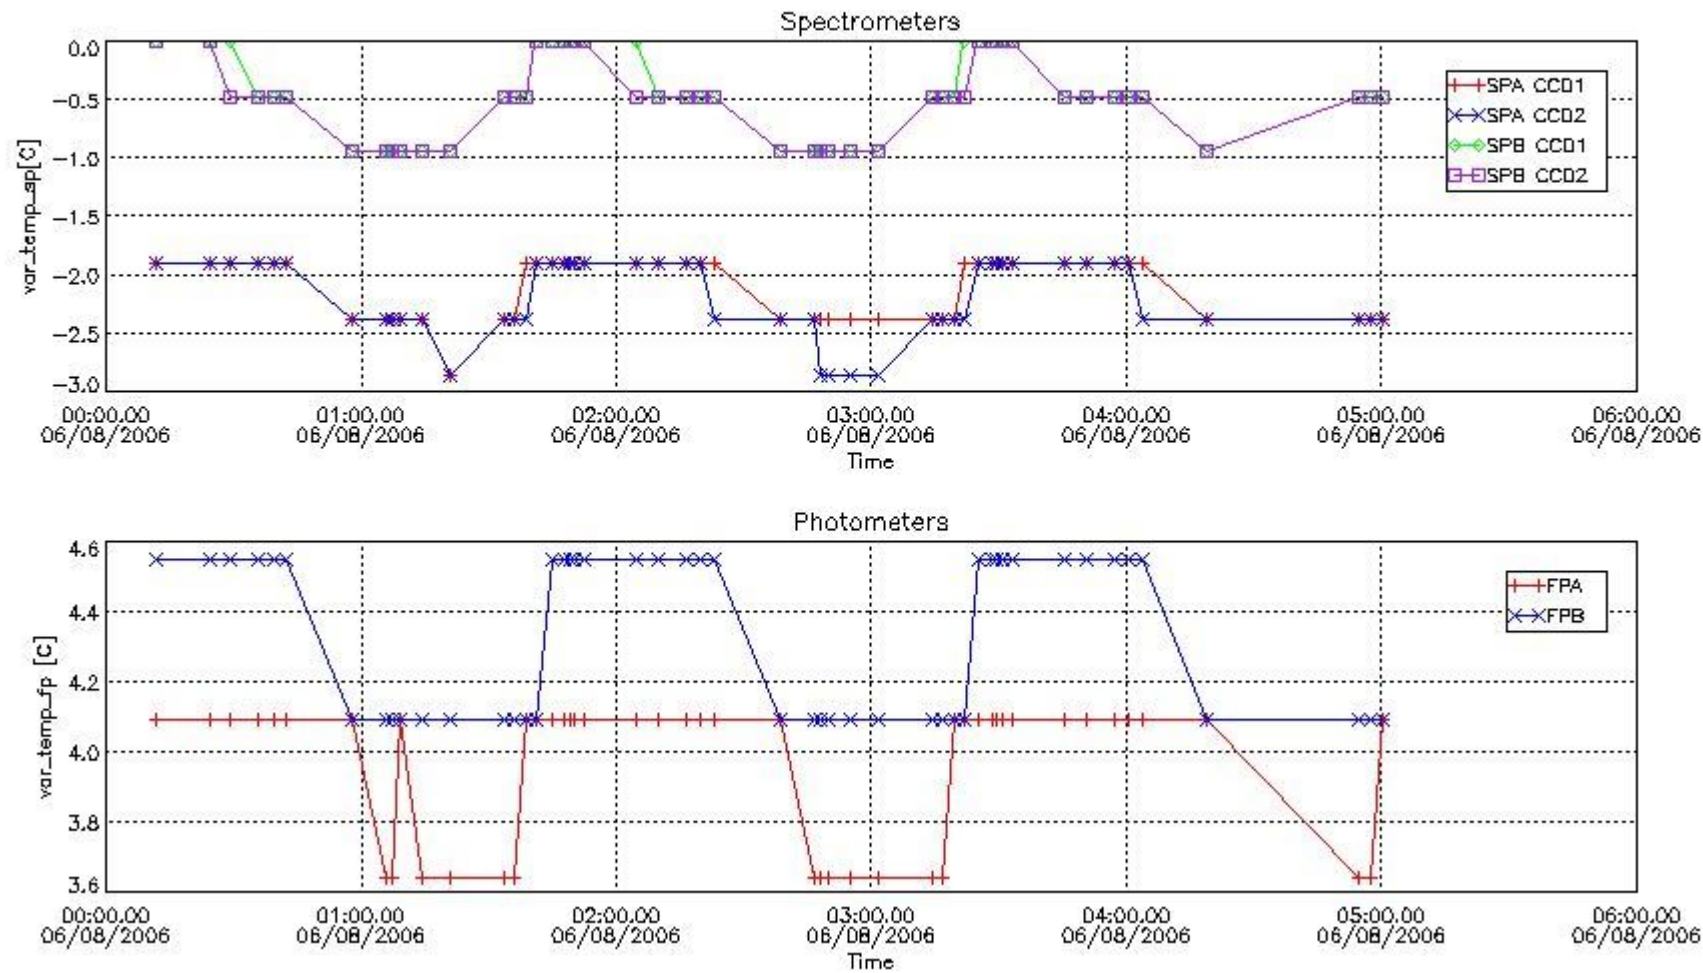

43	GOM_TRA_1PNPDE20060806_035037_000000362050_00076_23176_0010.N1	06-AUG-2006 03:50:37	Dark	35.500	9	Alp Eri	0.45300	24000.	71	23176	No
44	GOM_TRA_1PNPDE20060806_035709_000000332050_00076_23176_0011.N1	06-AUG-2006 03:57:09	Twilight	32.500	148	Alp Tuc	2.8780	4100.0	65	23176	No
45	GOM_TRA_1PNPDE20060806_040036_000000382050_00076_23176_0012.N1	06-AUG-2006 04:00:36	Bright	37.500	31	Alp Gru	1.7340	15200.	75	23176	No
46	GOM_TRA_1PNPDE20060806_040341_000000382050_00076_23176_0013.N1	06-AUG-2006 04:03:41	Bright	38.000	172	Gam Gru	3.0030	13100.	76	23176	No
47	GOM_TRA_1PNPDE20060806_041858_000000312050_00076_23176_0014.N1	06-AUG-2006 04:18:58	Bright	31.000	11	53Alp Aql	0.76500	8000.0	62	23176	Yes
48	GOM_TRA_1PNPDE20060806_045443_000000372050_00076_23176_0000.N1	06-AUG-2006 04:54:43	Bright	36.500	6	13Alp Aur	0.080000	3400.0	73	23176	No
49	GOM_TRA_1PNPDE20060806_045716_000000292050_00076_23176_0001.N1	06-AUG-2006 04:57:16	Twilight	29.000	107	37The Aur	2.6490	11000.	58	23176	No
50	GOM_TRA_1PNPDE20060806_050008_000000392050_00076_23176_0002.N1	06-AUG-2006 05:00:08	Twilight	39.000	28	12Bet Tau	1.6500	15200.	78	23176	No

3. Plot of GOMOS spectrometers and photometers temperatures from level 1b data

4. Overview of dark signal processing per product

The Dark Charge (DC) is a temperature-dependant signal added to the useful measurements and it is therefore subtracted from them during the processing. There are two phenomena that produce a continuous increase of the DC: the "hot pixels" (a pixel is "hot" when its DC exceeds by a significant amount its value measured on ground at the same temperature) and the "Random Telegraphic Signal" (abrupt change positive or negative of the CCD pixel signal, random in time, affecting only the DC part of the signal and not the photon generated signal).

In this section a list of products that did not use the Dark Sky Area (DSA) observation for the DC computation is given. It is also provided the mean DC plot per product for dark limb products with no error flag set.

4.1 All products used the DSA observation for the DC computation

4.2 Plot of mean dark charges per product: only products in DARK limb conditions without errors are used