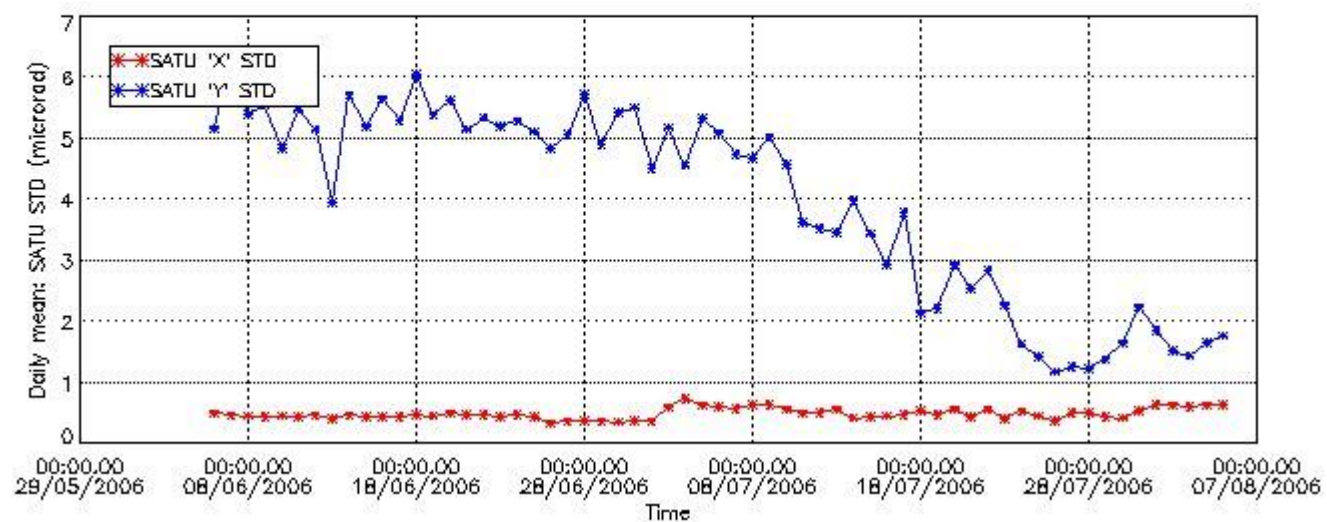

Number of data:	8300.0	8300.0	2950.0	2950.0

7.2.2 Trend of daily SATU NEA St. deviation during the last two months (dark limb)

The long term trend of the SATU 'X' and 'Y' standard deviations should be constant during the whole mission.

8. Auxiliary Data Files used for the production reported in section 2.2

The number reported in the third column indicates since which file (see list in section 2.2) the corresponding auxiliary file has been used. The fourth column is the date of those product files.

Type	Auxiliary Filename	Used since product	Used since product date
INST_PHYS_CHARACTERISTICS	GOM_INS_AXVIEC20030716_105425_20030716_120000_20100101_000000	1	05-AUG-2006 00:00:14
CALIBRATION_DATABASE	GOM_CAL_AXVIEC20060803_100855_20060801_000000_20100101_000000	1	05-AUG-2006 00:00:14
LEVEL-1B_PROC_CONFIG	GOM_PR1_AXVIEC20040401_083133_20020324_200000_20100101_000000	1	05-AUG-2006 00:00:14
STAR_CATALOGUE	GOM_CAT_AXVIEC20020121_161009_20020101_000000_20200101_000000	1	05-AUG-2006 00:00:14
STELLAR_SPECTRA_DATABANK	GOM_STS_AXVIEC20020121_165822_20020101_000000_20200101_000000	1	05-AUG-2006 00:00:14
ECMWF_FILE	AUX_ECF_AXNECM20060804_090635_20060804_210000_20060805_090000	1	05-AUG-2006 00:00:14
OPTIONAL_ECMWF_FILE	NOT USED	1	05-AUG-2006 00:00:14
ORBIT_DATA_FILE	DOR_NAV_OPNPDE20060804_225953_000054192050_00058_23158_0278.N1	1	05-AUG-2006 00:00:14
ORBIT_DATA_FILE	AUX_FPO_AXVPDS20060804_230458_20060804_195313_20060814_211926	9	05-AUG-2006 00:38:35
ORBIT_DATA_FILE	DOR_NAV_OPNPDE20060805_003531_000057382050_00059_23159_0274.N1	15	05-AUG-2006 02:16:21
ORBIT_DATA_FILE	DOR_NAV_OPNPDE20060805_033051_000057382050_00061_23161_0279.N1	28	05-AUG-2006 03:33:03