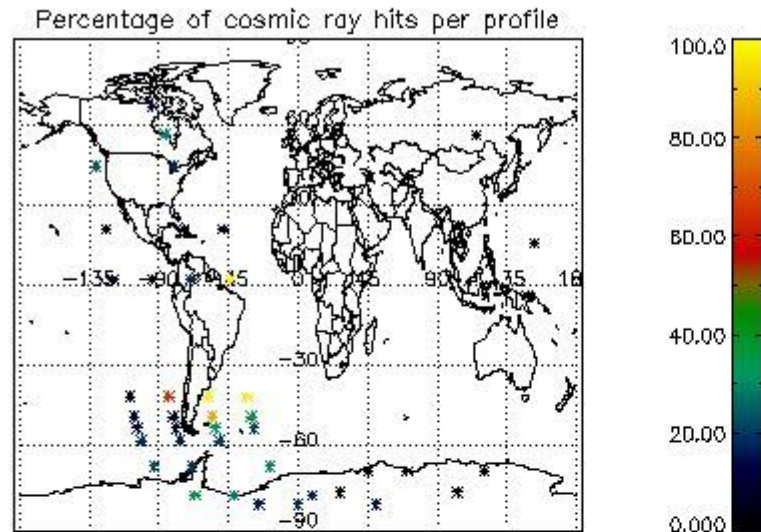

6. Statistics and plot of tangent altitude of the last measurement (DARK & BRIGHT products without errors)

6.1 Statistics on tangent altitude lost:

Statistics	DARK	BRIGHT	TWILIGHT
Mean:	18.175	17.895	16.220
St. deviation:	3.0635	3.7184	4.6167
Maximum:	23.384	22.454	25.502
Minimum:	11.942	11.529	7.2153
Number of data:	22.000	10.000	13.000

6.2 Plot for DARK limb products