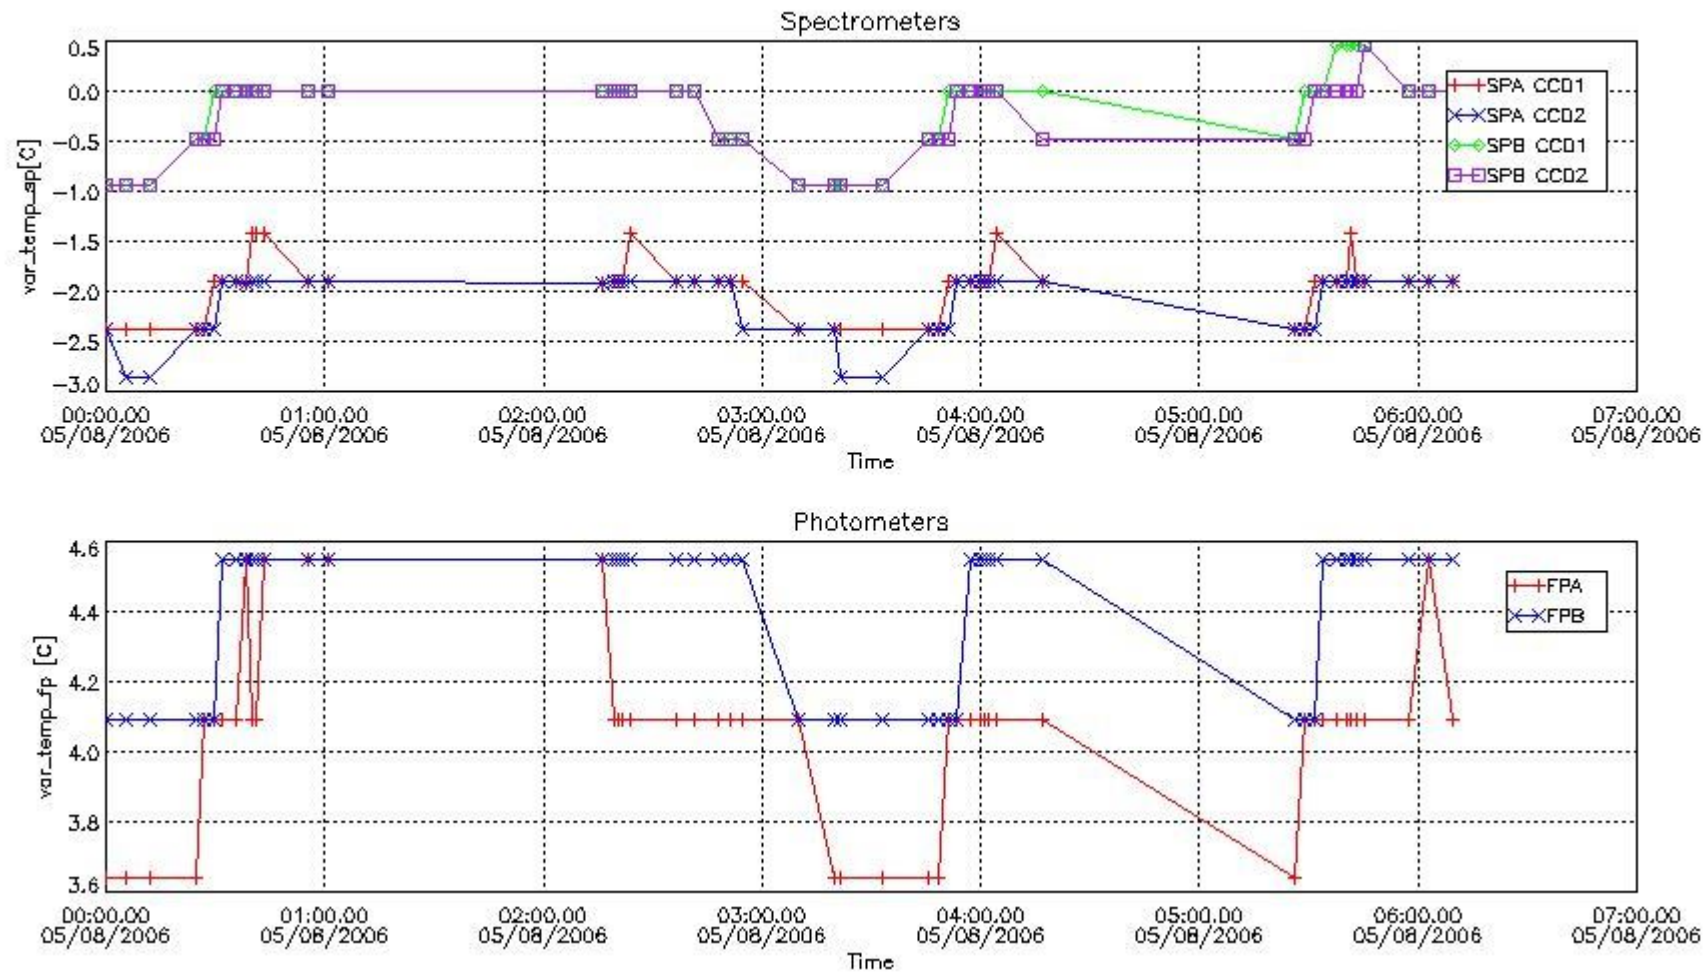

43	GOM_TRA_1PNPDE20060805_053733_000000452050_00062_23162_0004.N1	05-AUG-2006 05:37:33	Twilight	44.500	14	58Alp Ori	0.87000	3000.0	89	23162	No
44	GOM_TRA_1PNPDE20060805_054024_000000322050_00062_23162_0005.N1	05-AUG-2006 05:40:24	Dark	32.000	30	46Eps Ori	1.6940	30000.	64	23162	No
45	GOM_TRA_1PNPDE20060805_054145_000000312050_00062_23162_0006.N1	05-AUG-2006 05:41:45	Dark	31.000	125	44Iot Ori	2.7700	30000.	62	23162	No
46	GOM_TRA_1PNPDE20060805_054259_000000342050_00062_23162_0007.N1	05-AUG-2006 05:42:59	Dark	33.500	7	19Bet Ori	0.10000	14000.	67	23162	No
47	GOM_TRA_1PNPDE20060805_054505_000000362050_00062_23162_0008.N1	05-AUG-2006 05:45:05	Dark	35.500	101	11Alp Lep	2.5820	7000.0	71	23162	No
48	GOM_TRA_1PNPDE20060805_055729_000000422050_00063_23163_0009.N1	05-AUG-2006 05:57:29	Dark	41.500	157	The1Eri	2.9060	9300.0	83	23163	No
49	GOM_TRA_1PNPDE20060805_060241_000000362050_00063_23163_0010.N1	05-AUG-2006 06:02:41	Dark	36.000	9	Alp Eri	0.45300	24000.	72	23163	No
50	GOM_TRA_1PNPDE20060805_060917_000000342050_00063_23163_0011.N1	05-AUG-2006 06:09:17	Twilight	34.000	148	Alp Tuc	2.8780	4100.0	68	23163	No

3. Plot of GOMOS spectrometers and photometers temperatures from level 1b data

4. Overview of dark signal processing per product

The Dark Charge (DC) is a temperature-dependant signal added to the useful measurements and it is therefore subtracted from them during the processing. There are two phenomena that produce a continuous increase of the DC: the "hot pixels" (a pixel is "hot" when its DC exceeds by a significant amount its value measured on ground at the same temperature) and the "Random Telegraphic Signal" (abrupt change positive or negative of the CCD pixel signal, random in time, affecting only the DC part of the signal and not the photon generated signal).

In this section a list of products that did not use the Dark Sky Area (DSA) observation for the DC computation is given. It is also provided the mean DC plot per product for dark limb products with no error flag set.

4.1 All products used the DSA observation for the DC computation

4.2 Plot of mean dark charges per product: only products in DARK limb conditions without errors are used