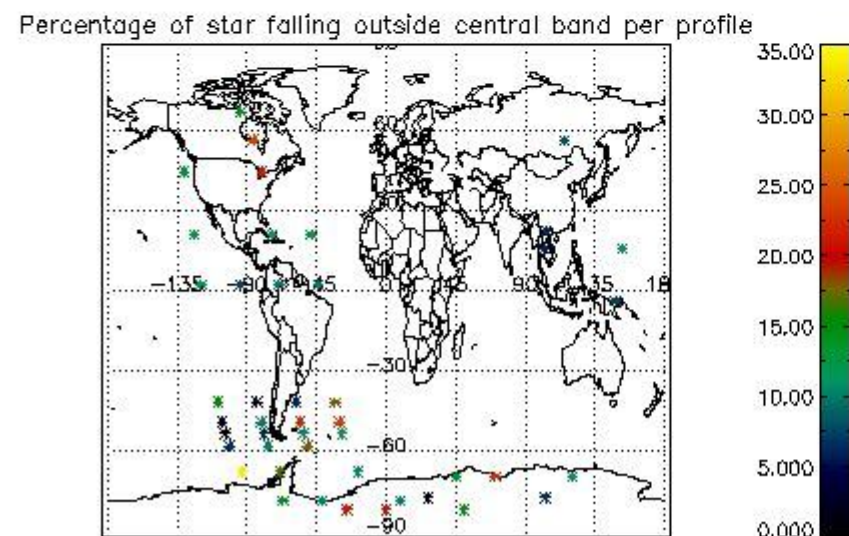

6. Statistics and plot of tangent altitude of the last measurement (DARK & BRIGHT products without errors)

6.1 Statistics on tangent altitude lost:

Statistics	DARK	BRIGHT	TWILIGHT
Mean:	18.175	17.895	16.220
St. deviation:	3.0635	3.7184	4.6167
Maximum:	23.384	22.454	25.502
Minimum:	11.942	11.529	7.2153
Number of data:	22.000	10.000	13.000

6.2 Plot for DARK limb products