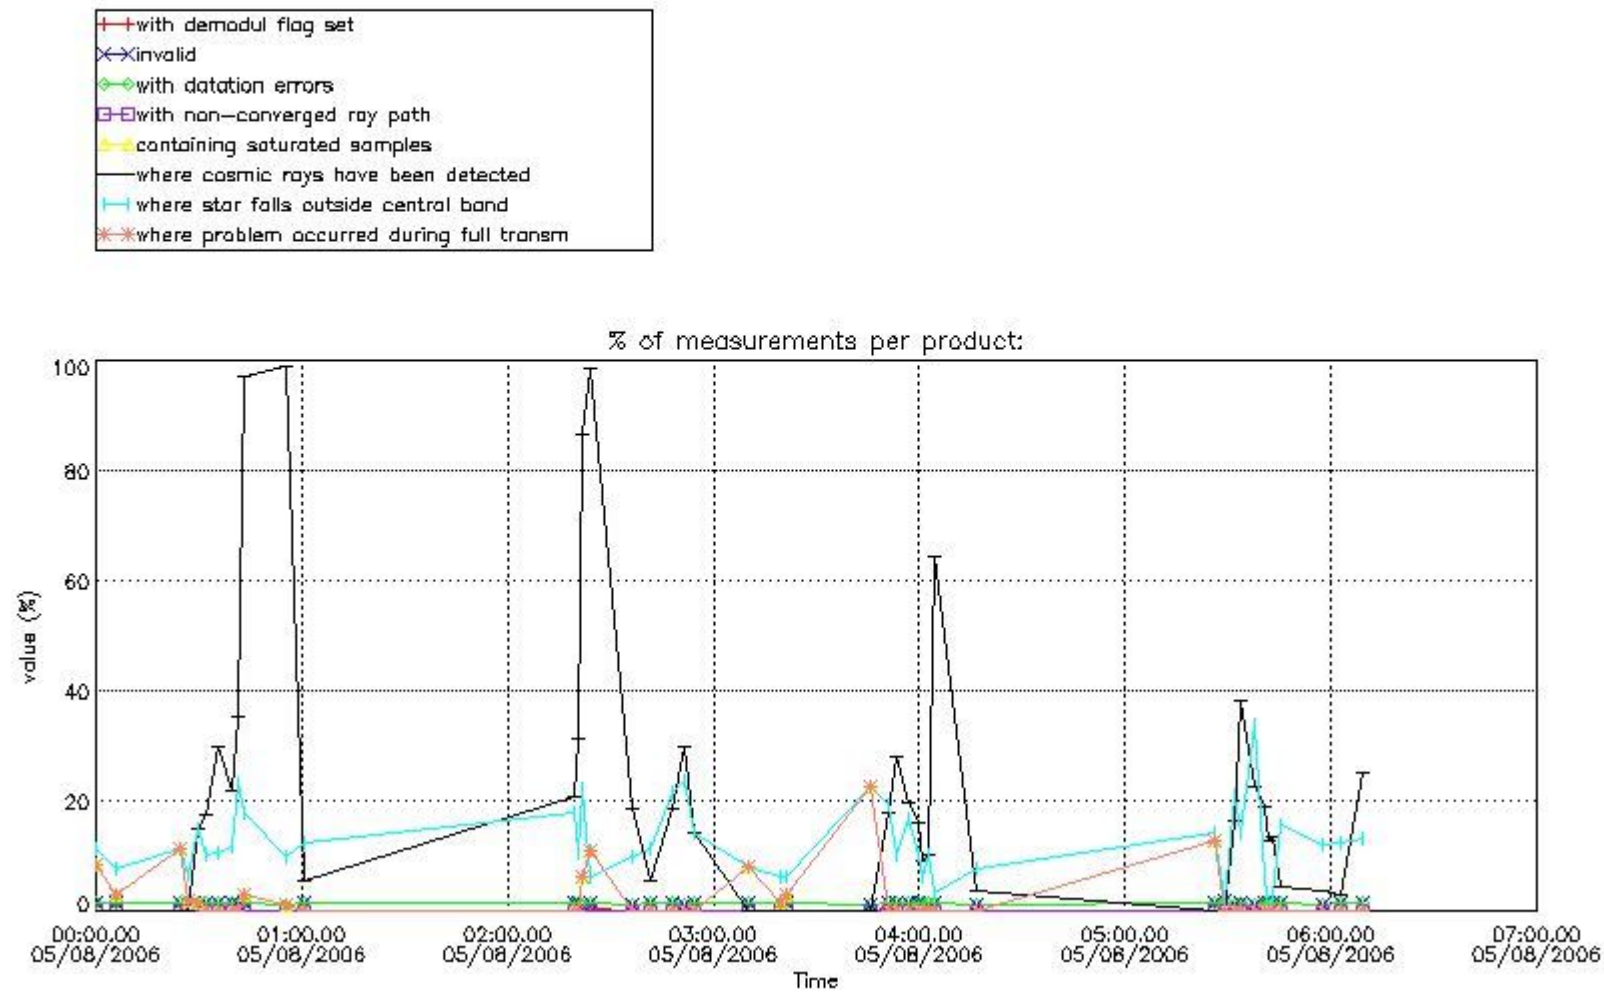

At least one measurement with demodulation flag set:	15.5556 %
Reference spectrum computed from DB:	0.00000 %
Reference spectrum with small number of measurements:	0.00000 %
SATU data not used:	0.00000 %

5.2 Plot quality information per product (time dependant)

5.3 Plot quality information per product (world map)