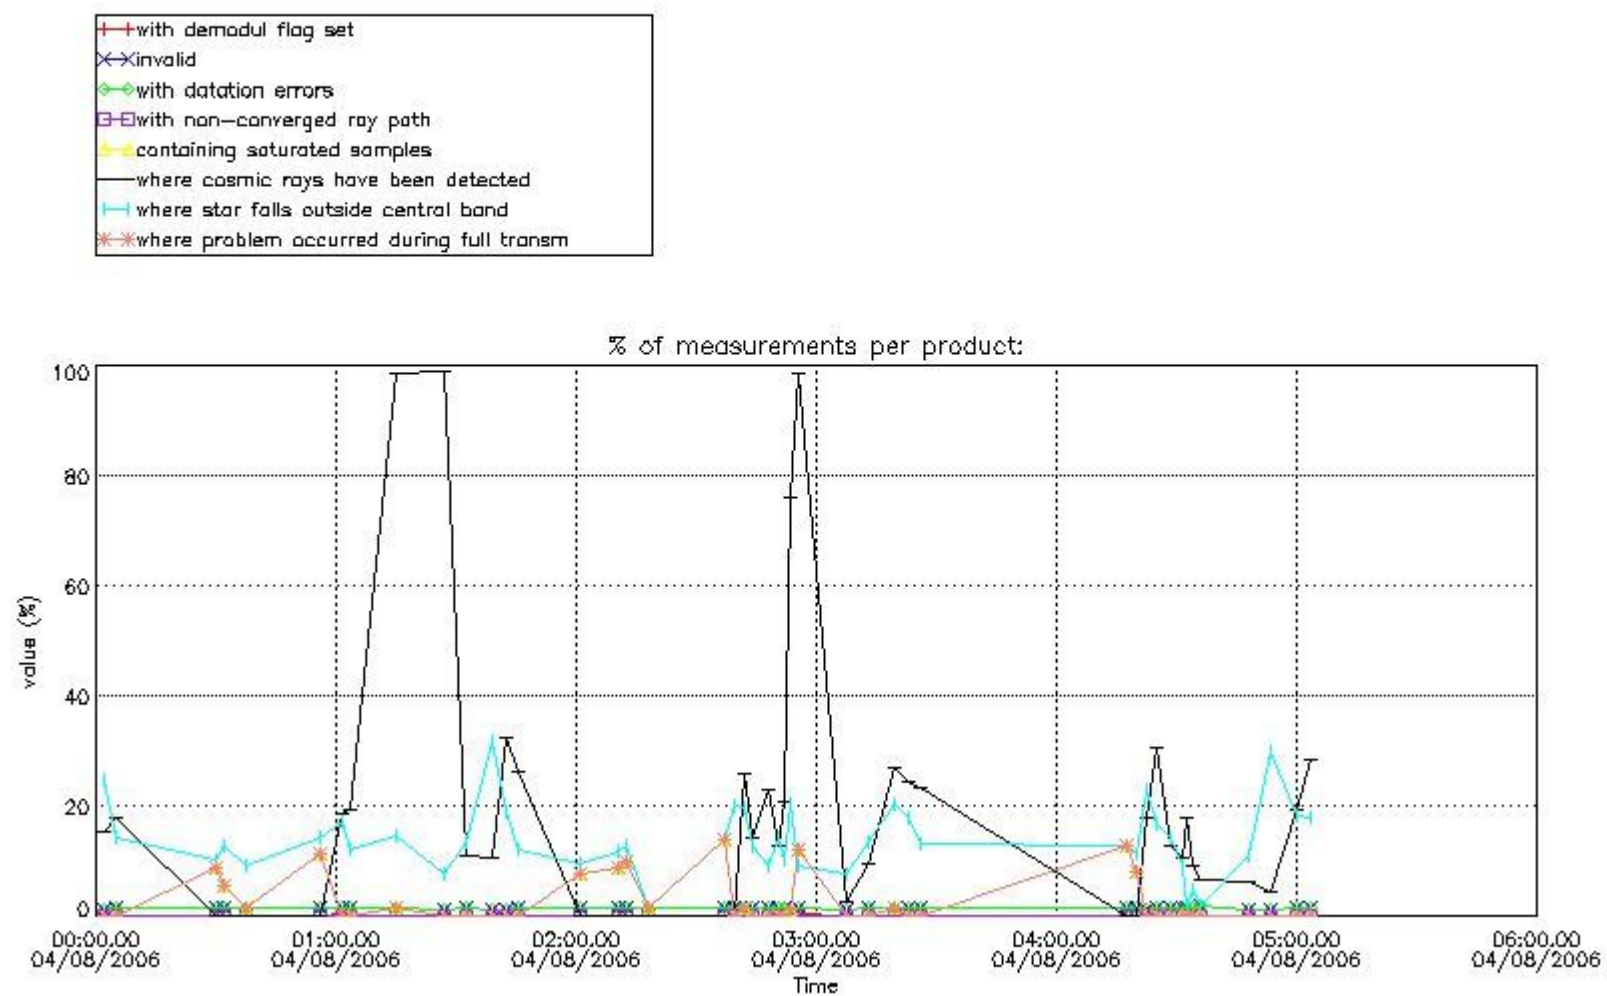

At least one measurement with demodulation flag set:	20.0000 %
Reference spectrum computed from DB:	0.00000 %
Reference spectrum with small number of measurements:	0.00000 %
SATU data not used:	0.00000 %

5.2 Plot quality information per product (time dependant)

5.3 Plot quality information per product (world map)