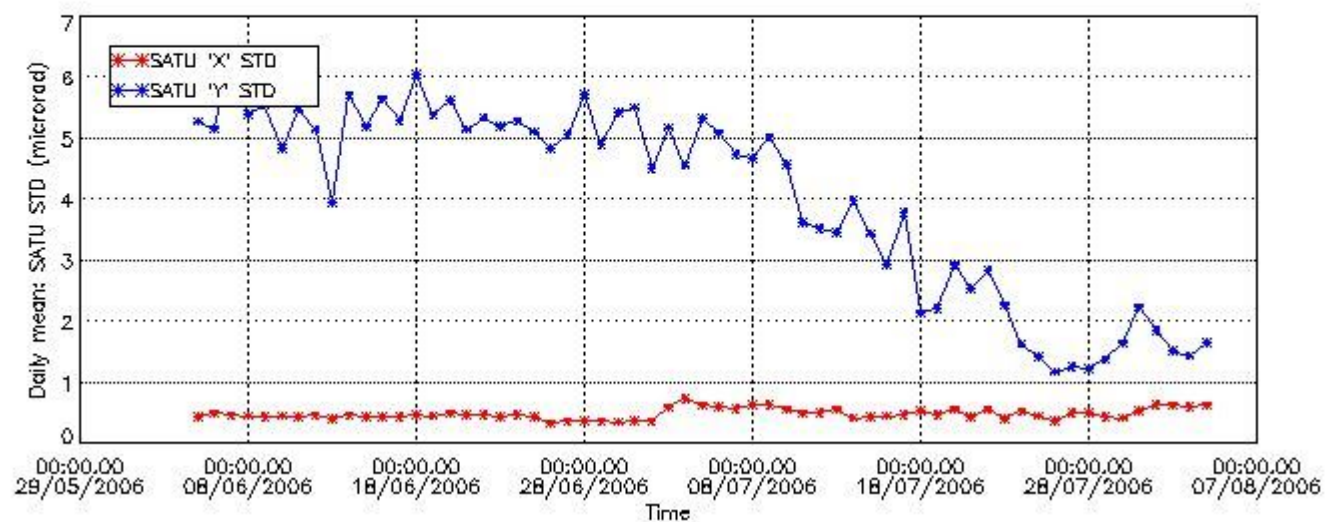

Number of data:	5800.0	5800.0	5050.0	5050.0

7.2.2 Trend of daily SATU NEA St. deviation during the last two months (dark limb)

The long term trend of the SATU 'X' and 'Y' standard deviations should be constant during the whole mission.

8. Auxiliary Data Files used for the production reported in section 2.2

The number reported in the third column indicates since which file (see list in section 2.2) the corresponding auxiliary file has been used. The fourth column is the date of those product files.

Type	Auxiliary Filename	Used since product	Used since product date
INST_PHYS_CHARACTERISTICS	GOM_INS_AXVIEC20030716_105425_20030716_120000_20100101_000000	1	04-AUG-2006 00:01:47
CALIBRATION_DATABASE	GOM_CAL_AXVIEC20060725_102635_20060724_000000_20100101_000000	1	04-AUG-2006 00:01:47
CALIBRATION_DATABASE	GOM_CAL_AXVIEC20060803_100855_20060801_000000_20100101_000000	12	04-AUG-2006 01:14:47
LEVEL-1B_PROC_CONFIG	GOM_PR1_AXVIEC20040401_083133_20020324_200000_20100101_000000	1	04-AUG-2006 00:01:47
STAR_CATALOGUE	GOM_CAT_AXVIEC20020121_161009_20020101_000000_20200101_000000	1	04-AUG-2006 00:01:47
STELLAR_SPECTRA_DATABANK	GOM_STS_AXVIEC20020121_165822_20020101_000000_20200101_000000	1	04-AUG-2006 00:01:47
ECMWF_FILE	AUX_ECF_AXNECM20060803_085611_20060803_210000_20060804_090000	1	04-AUG-2006 00:01:47
OPTIONAL_ECMWF_FILE	NOT USED	1	04-AUG-2006 00:01:47
ORBIT_DATA_FILE	DOR_NAV_OPNPDE20060803_233154_000057382050_00044_23144_0269.N1	1	04-AUG-2006 00:01:47
ORBIT_DATA_FILE	DOR_NAV_OPNPDE20060804_022155_000057382050_00046_23146_0271.N1	22	04-AUG-2006 02:24:04
ORBIT_DATA_FILE	DOR_NAV_OPNPDE20060804_040253_000057382050_00047_23147_0272.N1	37	04-AUG-2006 04:17:21