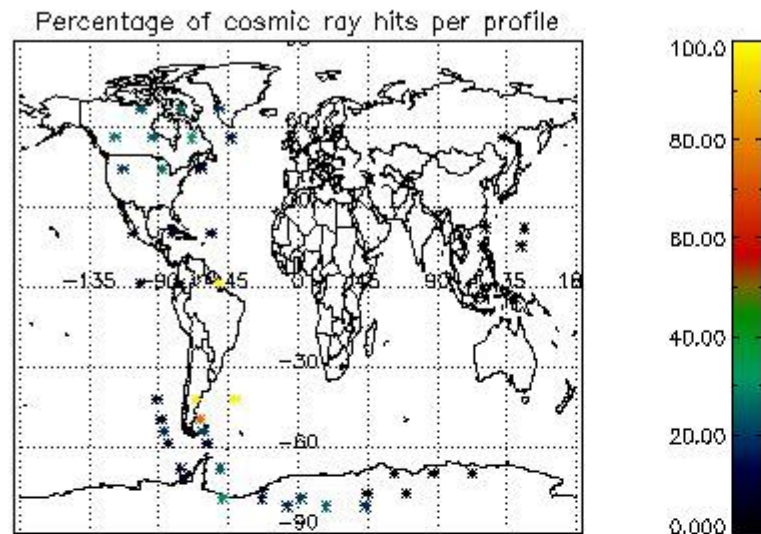

6. Statistics and plot of tangent altitude of the last measurement (DARK & BRIGHT products without errors)

6.1 Statistics on tangent altitude lost:

Statistics	DARK	BRIGHT	TWILIGHT
Mean:	17.808	17.440	14.827
St. deviation:	3.8785	2.9890	2.9937
Maximum:	23.059	24.469	19.753
Minimum:	8.1096	11.095	8.0154
Number of data:	15.000	17.000	13.000

6.2 Plot for DARK limb products