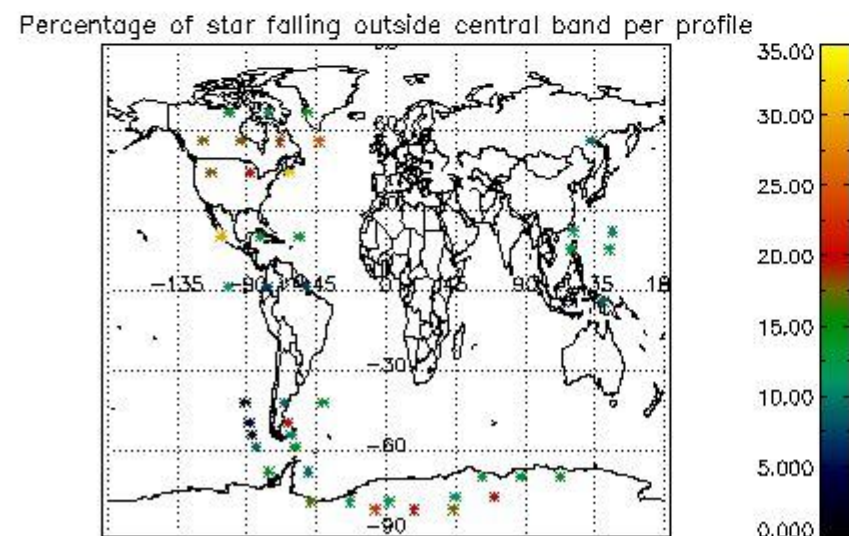

6. Statistics and plot of tangent altitude of the last measurement (DARK & BRIGHT products without errors)

6.1 Statistics on tangent altitude lost:

Statistics	DARK	BRIGHT	TWILIGHT
Mean:	17.808	17.440	14.827
St. deviation:	3.8785	2.9890	2.9937
Maximum:	23.059	24.469	19.753
Minimum:	8.1096	11.095	8.0154
Number of data:	15.000	17.000	13.000

6.2 Plot for DARK limb products