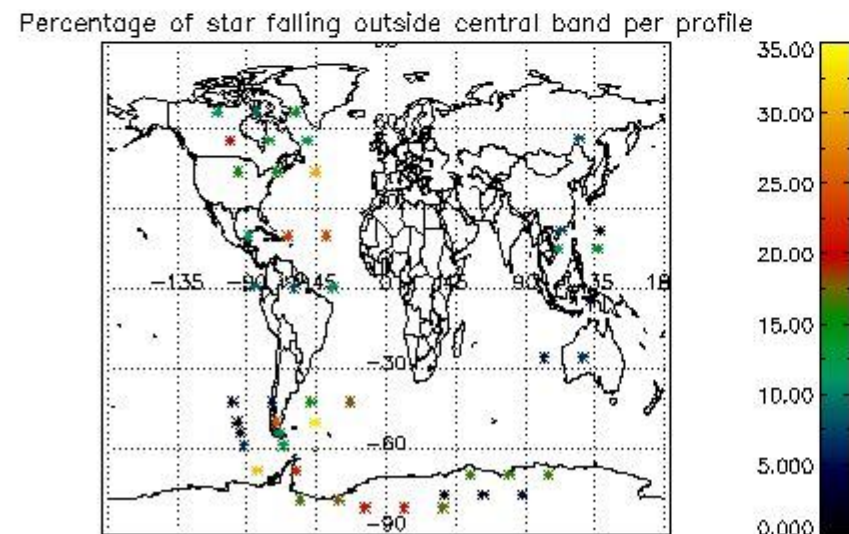

6. Statistics and plot of tangent altitude of the last measurement (DARK & BRIGHT products without errors)

6.1 Statistics on tangent altitude lost:

Statistics	DARK	BRIGHT	TWILIGHT
Mean:	17.241	19.339	15.544
St. deviation:	5.0983	4.0072	5.7033
Maximum:	25.098	27.328	25.749
Minimum:	6.1080	14.250	7.5809
Number of data:	17.000	18.000	13.000

6.2 Plot for DARK limb products