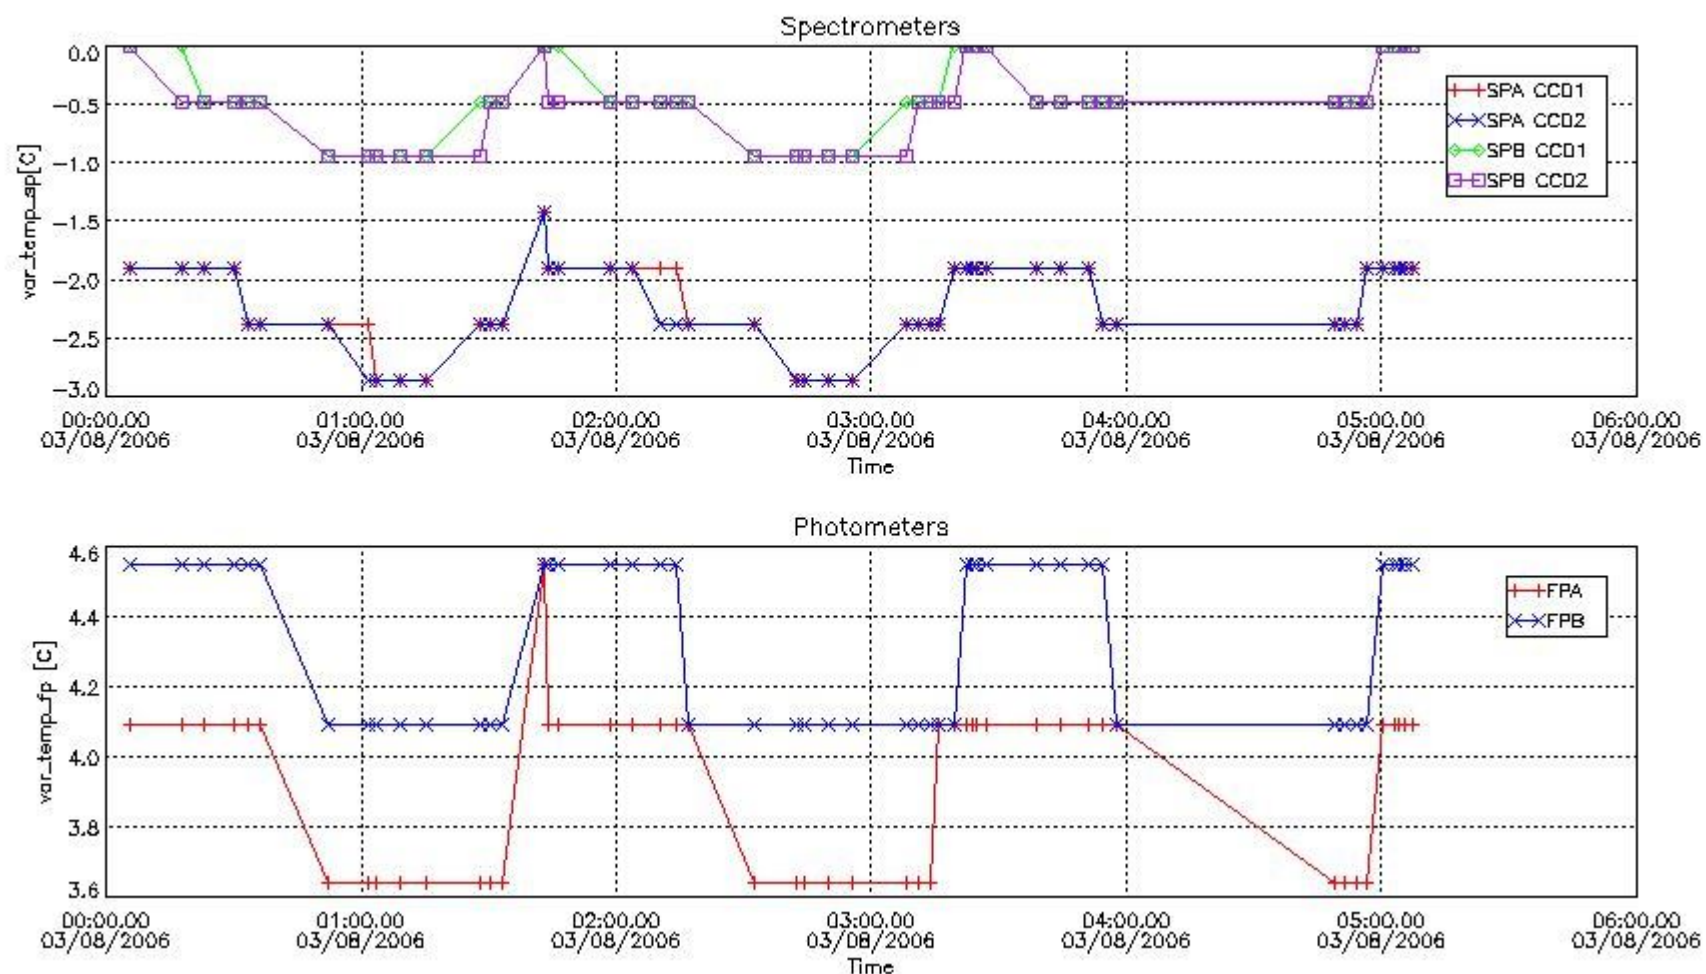

43	GOM_TRA_1PNPDE20060803_045126_000000292050_00033_23133_0001.N1	03-AUG-2006 04:51:26	Twilight	28.500	107	37The Aur	2.6490	11000.	57	23133	No
44	GOM_TRA_1PNPDE20060803_045416_000000392050_00033_23133_0002.N1	03-AUG-2006 04:54:16	Twilight	38.500	28	12Bet Tau	1.6500	15200.	77	23133	No
45	GOM_TRA_1PNPDE20060803_045622_000000362050_00033_23133_0003.N1	03-AUG-2006 04:56:22	Twilight	36.000	176	23Zet Tau	3.0200	22000.	72	23133	No
46	GOM_TRA_1PNPDE20060803_050003_000000432050_00033_23133_0004.N1	03-AUG-2006 05:00:03	Twilight	43.000	14	58Alp Ori	0.87000	3000.0	86	23133	No
47	GOM_TRA_1PNPDE20060803_050251_000000322050_00033_23133_0005.N1	03-AUG-2006 05:02:51	Dark	31.500	30	46Eps Ori	1.6940	30000.	63	23133	No
48	GOM_TRA_1PNPDE20060803_050411_000000302050_00033_23133_0006.N1	03-AUG-2006 05:04:11	Dark	30.000	125	44Iot Ori	2.7700	30000.	60	23133	No
49	GOM_TRA_1PNPDE20060803_050522_000000312050_00033_23133_0007.N1	03-AUG-2006 05:05:22	Dark	31.000	7	19Bet Ori	0.10000	14000.	62	23133	No
50	GOM_TRA_1PNPDE20060803_050731_000000312050_00033_23133_0008.N1	03-AUG-2006 05:07:31	Dark	31.000	101	11Alp Lep	2.5820	7000.0	62	23133	No

3. Plot of GOMOS spectrometers and photometers temperatures from level 1b data

4. Overview of dark signal processing per product

The Dark Charge (DC) is a temperature-dependant signal added to the useful measurements and it is therefore subtracted from them during the processing. There are two phenomena that produce a continuous increase of the DC: the "hot pixels" (a pixel is "hot" when its DC exceeds by a significant amount its value measured on ground at the same temperature) and the "Random Telegraphic Signal" (abrupt change positive or negative of the CCD pixel signal, random in time, affecting only the DC part of the signal and not the photon generated signal).

In this section a list of products that did not use the Dark Sky Area (DSA) observation for the DC computation is given. It is also provided the mean DC plot per product for dark limb products with no error flag set.

4.1 These products did not use the DSA observation for DC computation:

Product name	DC information
GOM_TRA_1PNPDE20060803_025541_000000292050_00032_23132_0000.N1	DC map used (0)

4.2 Plot of mean dark charges per product: only products in DARK limb conditions without errors are used