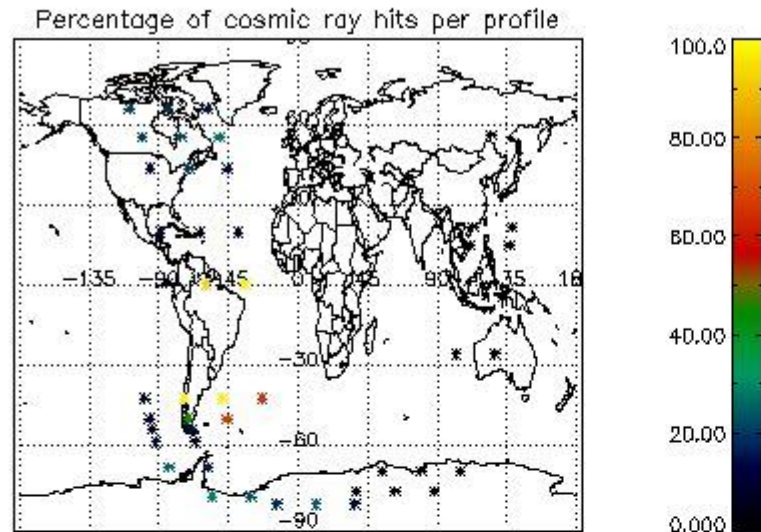

6. Statistics and plot of tangent altitude of the last measurement (DARK & BRIGHT products without errors)

6.1 Statistics on tangent altitude lost:

Statistics	DARK	BRIGHT	TWILIGHT
Mean:	17.241	19.339	15.544
St. deviation:	5.0983	4.0072	5.7033
Maximum:	25.098	27.328	25.749
Minimum:	6.1080	14.250	7.5809
Number of data:	17.000	18.000	13.000

6.2 Plot for DARK limb products