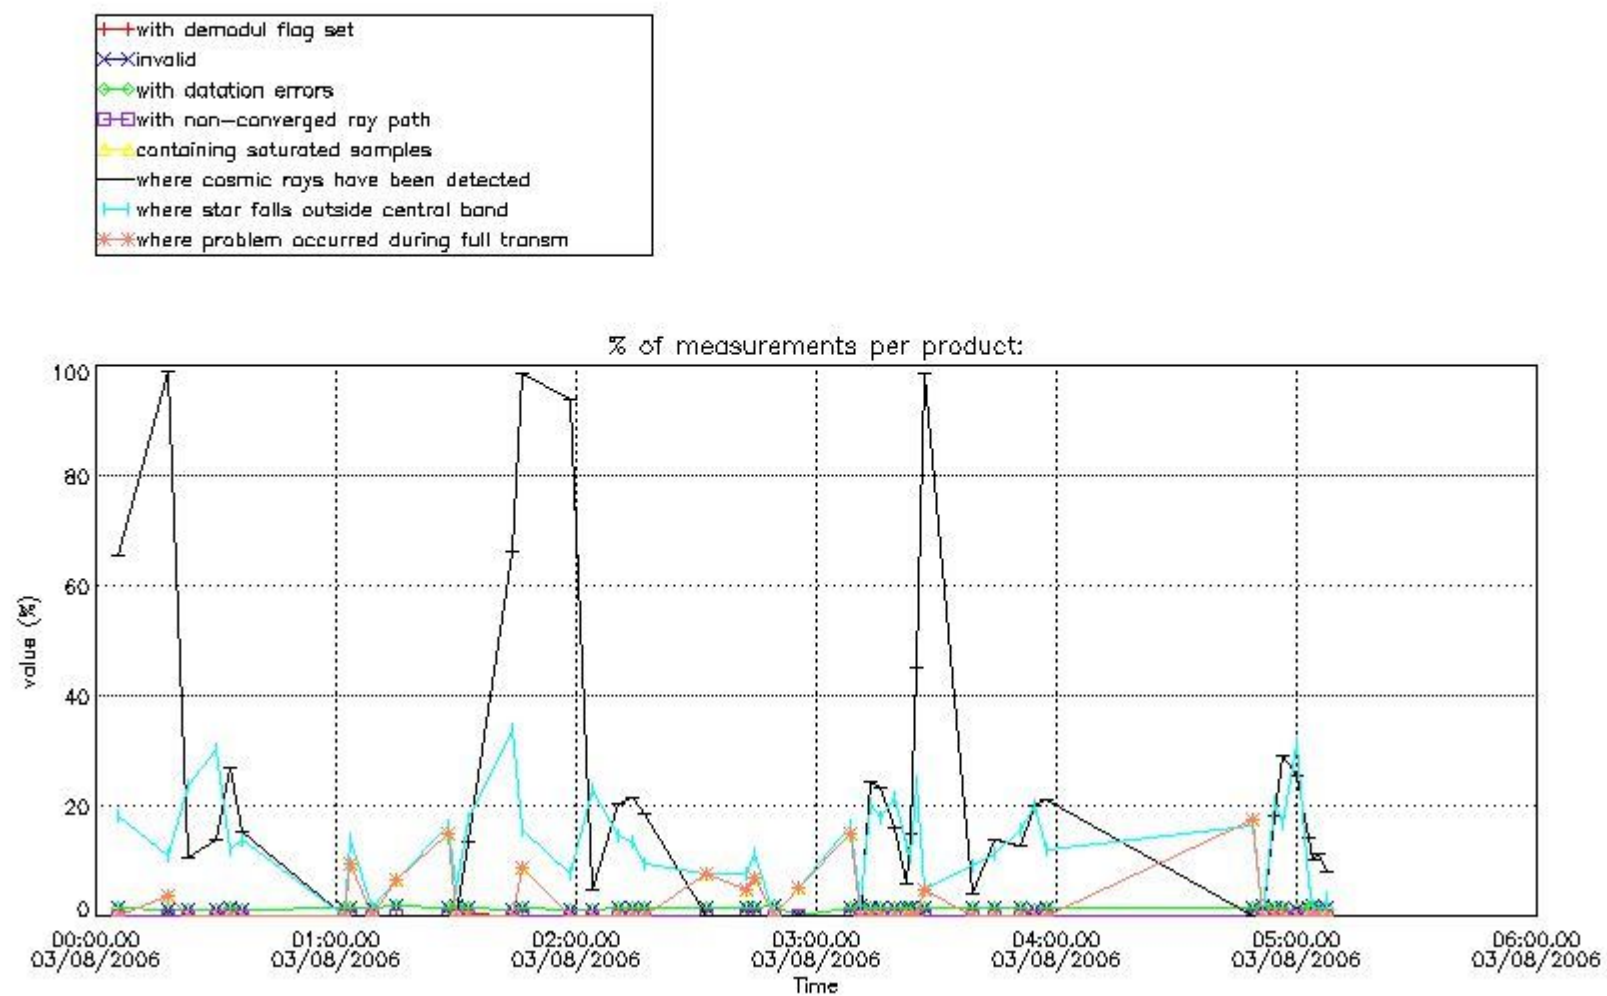

At least one measurement with demodulation flag set:	22.9167 %
Reference spectrum computed from DB:	0.00000 %
Reference spectrum with small number of measurements:	0.00000 %
SATU data not used:	0.00000 %

5.2 Plot quality information per product (time dependant)

5.3 Plot quality information per product (world map)