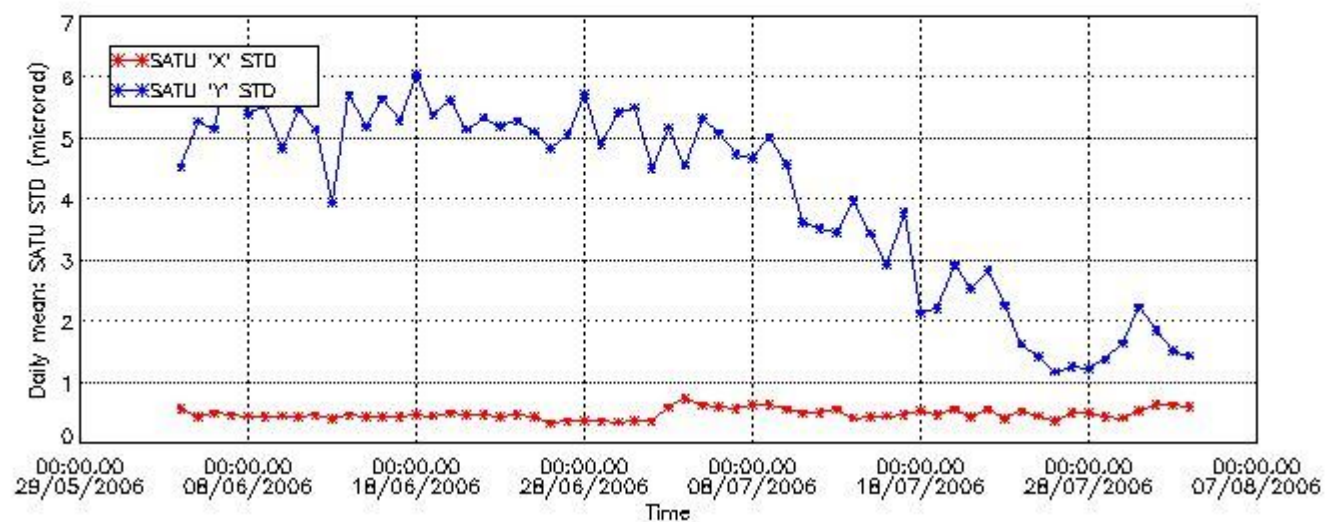

Number of data:	6450.0	6450.0	5550.0	5550.0

7.2.2 Trend of daily SATU NEA St. deviation during the last two months (dark limb)

The long term trend of the SATU 'X' and 'Y' standard deviations should be constant during the whole mission.

8. Auxiliary Data Files used for the production reported in section 2.2

The number reported in the third column indicates since which file (see list in section 2.2) the corresponding auxiliary file has been used. The fourth column is the date of those product files.

Type	Auxiliary Filename	Used since product	Used since product date
INST_PHYS_CHARACTERISTICS	GOM_INS_AXVIEC20030716_105425_20030716_120000_20100101_000000	1	03-AUG-2006 00:05:42
CALIBRATION_DATABASE	GOM_CAL_AXVIEC20060725_102635_20060724_000000_20100101_000000	1	03-AUG-2006 00:05:42
LEVEL-1B_PROC_CONFIG	GOM_PR1_AXVIEC20040401_083133_20020324_200000_20100101_000000	1	03-AUG-2006 00:05:42
STAR_CATALOGUE	GOM_CAT_AXVIEC20020121_161009_20020101_000000_20200101_000000	1	03-AUG-2006 00:05:42
STELLAR_SPECTRA_DATABANK	GOM_STS_AXVIEC20020121_165822_20020101_000000_20200101_000000	1	03-AUG-2006 00:05:42
ECMWF_FILE	AUX_ECF_AXNECM20060802_062602_20060802_210000_20060803_090000	1	03-AUG-2006 00:05:42
ECMWF_FILE	AUX_ECF_AXNECM20060802_182525_20060803_030000_20060803_150000	42	03-AUG-2006 04:48:58
OPTIONAL_ECMWF_FILE	NOT USED	1	03-AUG-2006 00:05:42
ORBIT_DATA_FILE	DOR_NAV_OPNPDE20060803_000355_000054192050_00030_23130_0263.N1	1	03-AUG-2006 00:05:42
ORBIT_DATA_FILE	DOR_NAV_OPNPDE20060803_013933_000041442050_00031_23131_0264.N1	15	03-AUG-2006 01:42:59
ORBIT_DATA_FILE	DOR_NAV_OPNPDE20060803_025356_000057382050_00032_23132_0265.N1	27	03-AUG-2006 02:55:41
ORBIT_DATA_FILE	DOR_NAV_OPNPDE20060803_013933_000041442050_00031_23131_0264.N1	28	03-AUG-2006 03:08:22
ORBIT_DATA_FILE	DOR_NAV_OPNPDE20060803_043453_000057382050_00033_23133_0266.N1	42	03-AUG-2006 04:48:58