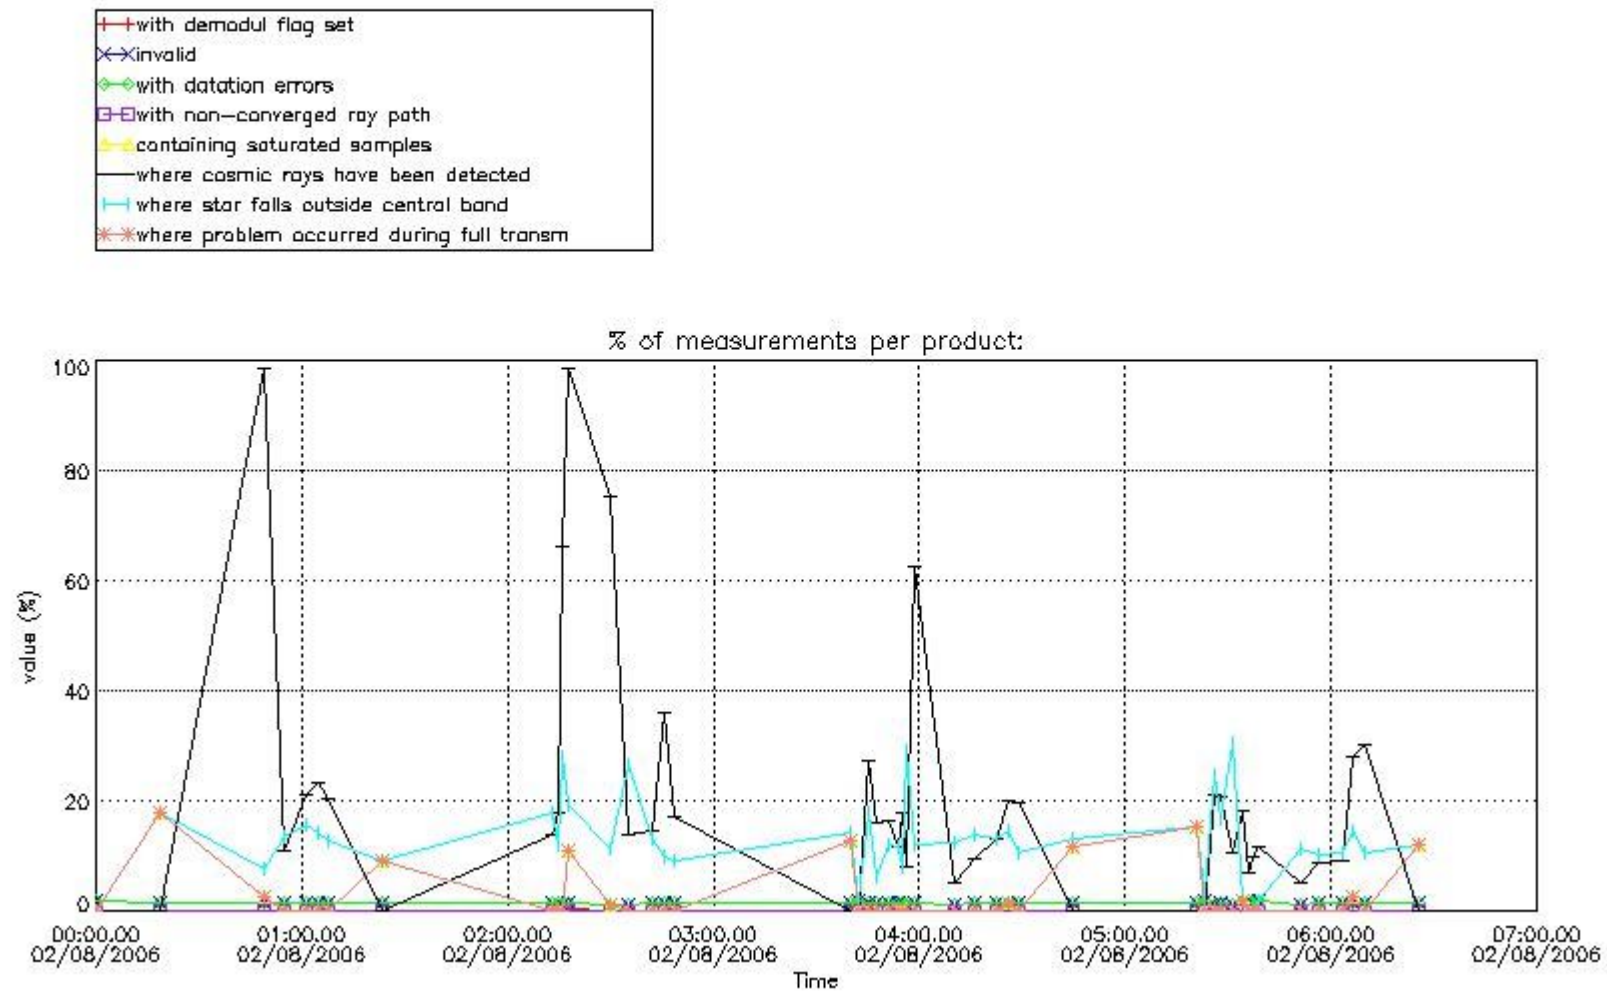

At least one measurement with demodulation flag set:	17.0213 %
Reference spectrum computed from DB:	0.00000 %
Reference spectrum with small number of measurements:	0.00000 %
SATU data not used:	0.00000 %

5.2 Plot quality information per product (time dependant)

5.3 Plot quality information per product (world map)