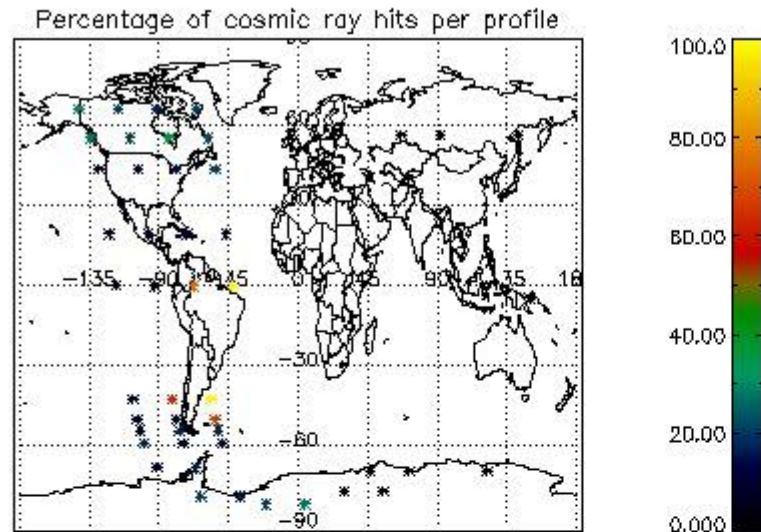

6. Statistics and plot of tangent altitude of the last measurement (DARK & BRIGHT products without errors)

6.1 Statistics on tangent altitude lost:

Statistics	DARK	BRIGHT	TWILIGHT
Mean:	17.721	17.965	17.117
St. deviation:	5.0593	2.8630	4.8066
Maximum:	26.514	27.008	24.800
Minimum:	8.1981	14.538	8.1378
Number of data:	20.000	15.000	12.000

6.2 Plot for DARK limb products