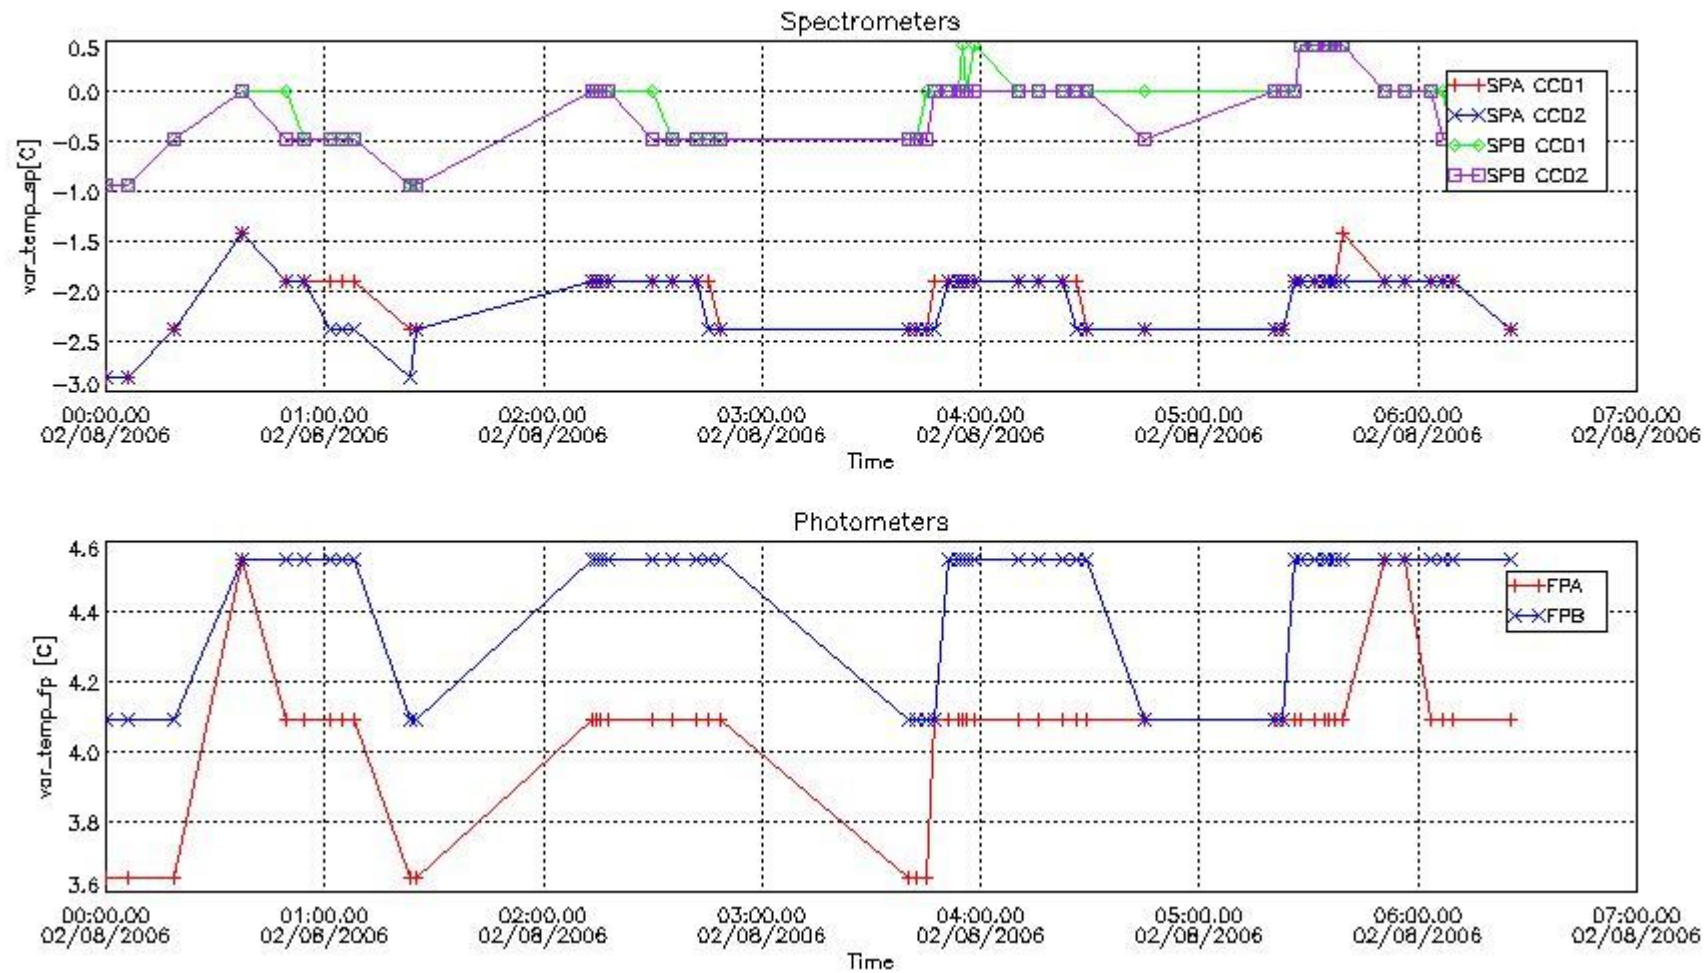

43	GOM_TRA_1PNPDE20060802_053653_000000312050_00019_23119_0007.N1	02-AUG-2006 05:36:53	Dark	31.000	7	19Bet Ori	0.10000	14000.	62	23119	No
44	GOM_TRA_1PNPDE20060802_053903_000000302050_00019_23119_0008.N1	02-AUG-2006 05:39:03	Dark	30.000	101	11Alp Lep	2.5820	7000.0	60	23119	No
45	GOM_TRA_1PNPDE20060802_055101_000000402050_00020_23120_0009.N1	02-AUG-2006 05:51:01	Dark	40.000	157	The1Eri	2.9060	9300.0	80	23120	No
46	GOM_TRA_1PNPDE20060802_055627_000000352050_00020_23120_0010.N1	02-AUG-2006 05:56:27	Dark	35.000	9	Alp Eri	0.45300	24000.	70	23120	No
47	GOM_TRA_1PNPDE20060802_060314_000000342050_00020_23120_0011.N1	02-AUG-2006 06:03:14	Twilight	33.500	148	Alp Tuc	2.8780	4100.0	67	23120	No
48	GOM_TRA_1PNPDE20060802_060637_000000382050_00020_23120_0012.N1	02-AUG-2006 06:06:37	Bright	37.500	31	Alp Gru	1.7340	15200.	75	23120	No
49	GOM_TRA_1PNPDE20060802_060945_000000382050_00020_23120_0013.N1	02-AUG-2006 06:09:45	Bright	38.000	172	Gam Gru	3.0030	13100.	76	23120	No
50	GOM_TRA_1PNPDE20060802_062528_000000342050_00020_23120_0014.N1	02-AUG-2006 06:25:28	Bright	33.500	11	53Alp Aql	0.76500	8000.0	67	23120	No

3. Plot of GOMOS spectrometers and photometers temperatures from level 1b data

4. Overview of dark signal processing per product

The Dark Charge (DC) is a temperature-dependant signal added to the useful measurements and it is therefore subtracted from them during the processing. There are two phenomena that produce a continuous increase of the DC: the "hot pixels" (a pixel is "hot" when its DC exceeds by a significant amount its value measured on ground at the same temperature) and the "Random Telegraphic Signal" (abrupt change positive or negative of the CCD pixel signal, random in time, affecting only the DC part of the signal and not the photon generated signal).

In this section a list of products that did not use the Dark Sky Area (DSA) observation for the DC computation is given. It is also provided the mean DC plot per product for dark limb products with no error flag set.

4.1 All products used the DSA observation for the DC computation

4.2 Plot of mean dark charges per product: only products in DARK limb conditions without errors are used