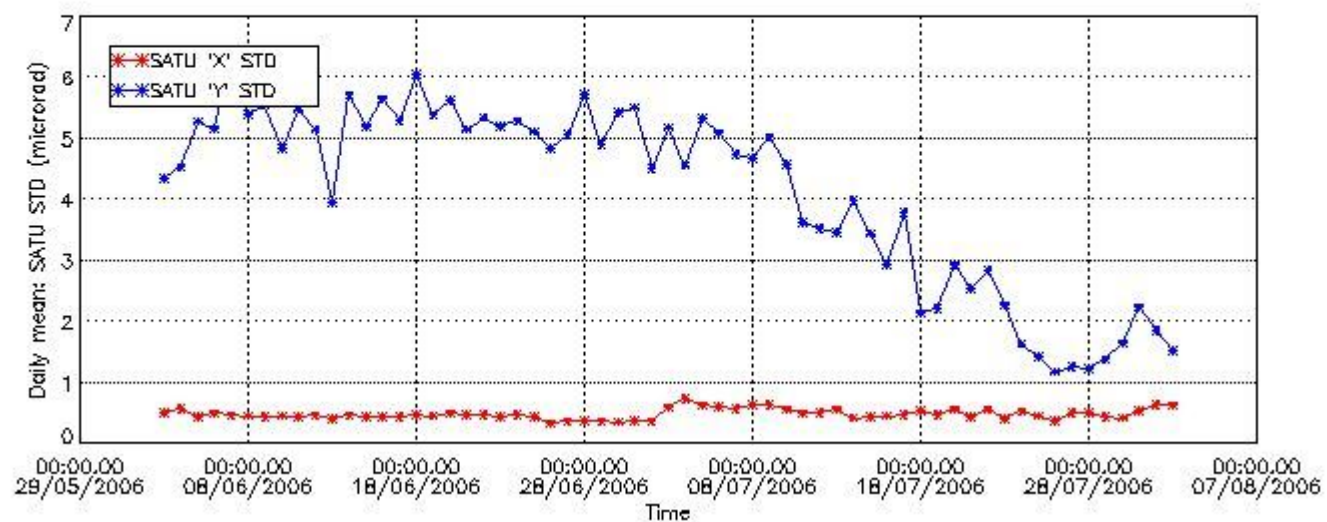

Number of data:	7600.0	7600.0	4700.0	4700.0

7.2.2 Trend of daily SATU NEA St. deviation during the last two months (dark limb)

The long term trend of the SATU 'X' and 'Y' standard deviations should be constant during the whole mission.

8. Auxiliary Data Files used for the production reported in section 2.2

The number reported in the third column indicates since which file (see list in section 2.2) the corresponding auxiliary file has been used. The fourth column is the date of those product files.

Type	Auxiliary Filename	Used since product	Used since product date
INST_PHYS_CHARACTERISTICS	GOM_INS_AXVIEC20030716_105425_20030716_120000_20100101_000000	1	02-AUG-2006 00:00:13
CALIBRATION_DATABASE	GOM_CAL_AXVIEC20060725_102635_20060724_000000_20100101_000000	1	02-AUG-2006 00:00:13
LEVEL-1B_PROC_CONFIG	GOM_PR1_AXVIEC20040401_083133_20020324_200000_20100101_000000	1	02-AUG-2006 00:00:13
STAR_CATALOGUE	GOM_CAT_AXVIEC20020121_161009_20020101_000000_20200101_000000	1	02-AUG-2006 00:00:13
STELLAR_SPECTRA_DATABANK	GOM_STS_AXVIEC20020121_165822_20020101_000000_20200101_000000	1	02-AUG-2006 00:00:13
ECMWF_FILE	AUX_ECA_AXNECM20060802_060542_20060801_210000_20060802_090000	1	02-AUG-2006 00:00:13
ECMWF_FILE	AUX_ECF_AXNECM20060801_063331_20060801_210000_20060802_090000	4	02-AUG-2006 00:37:14
ECMWF_FILE	AUX_ECF_AXNECM20060801_182521_20060802_030000_20060802_150000	21	02-AUG-2006 03:39:59
OPTIONAL_ECMWF_FILE	NOT USED	1	02-AUG-2006 00:00:13
ORBIT_DATA_FILE	AUX_FRO_AXVPDS20060803_001504_20060730_221000_20060802_005000	1	02-AUG-2006 00:00:13
ORBIT_DATA_FILE	DOR_NAV_OPNPDE20060801_225459_000057382050_00015_23115_0255.N1	4	02-AUG-2006 00:37:14
ORBIT_DATA_FILE	AUX_FPO_AXVPDS20060801_230535_20060801_194728_20060811_211341	12	02-AUG-2006 02:13:10
ORBIT_DATA_FILE	DOR_NAV_OPNPDE20060802_032557_000057382050_00018_23118_0259.N1	21	02-AUG-2006 03:39:59