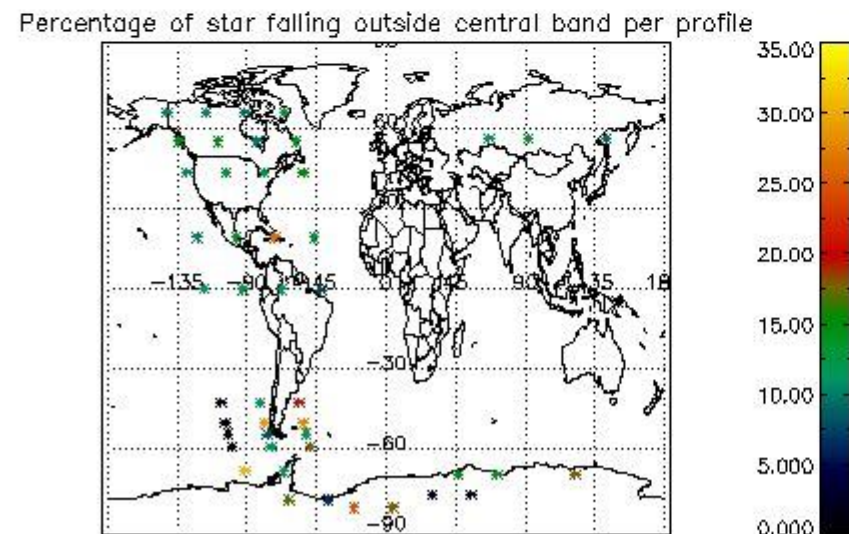

6. Statistics and plot of tangent altitude of the last measurement (DARK & BRIGHT products without errors)

6.1 Statistics on tangent altitude lost:

Statistics	DARK	BRIGHT	TWILIGHT
Mean:	17.721	17.965	17.117
St. deviation:	5.0593	2.8630	4.8066
Maximum:	26.514	27.008	24.800
Minimum:	8.1981	14.538	8.1378
Number of data:	20.000	15.000	12.000

6.2 Plot for DARK limb products