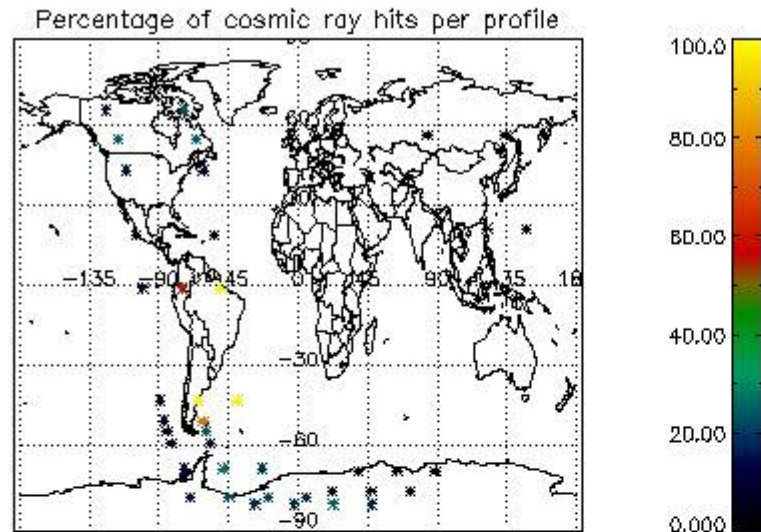

6. Statistics and plot of tangent altitude of the last measurement (DARK & BRIGHT products without errors)

6.1 Statistics on tangent altitude lost:

Statistics	DARK	BRIGHT	TWILIGHT
Mean:	15.433	19.666	16.760
St. deviation:	3.8545	4.0604	4.8922
Maximum:	19.623	27.326	25.462
Minimum:	5.1377	11.365	5.7173
Number of data:	14.000	15.000	16.000

6.2 Plot for DARK limb products