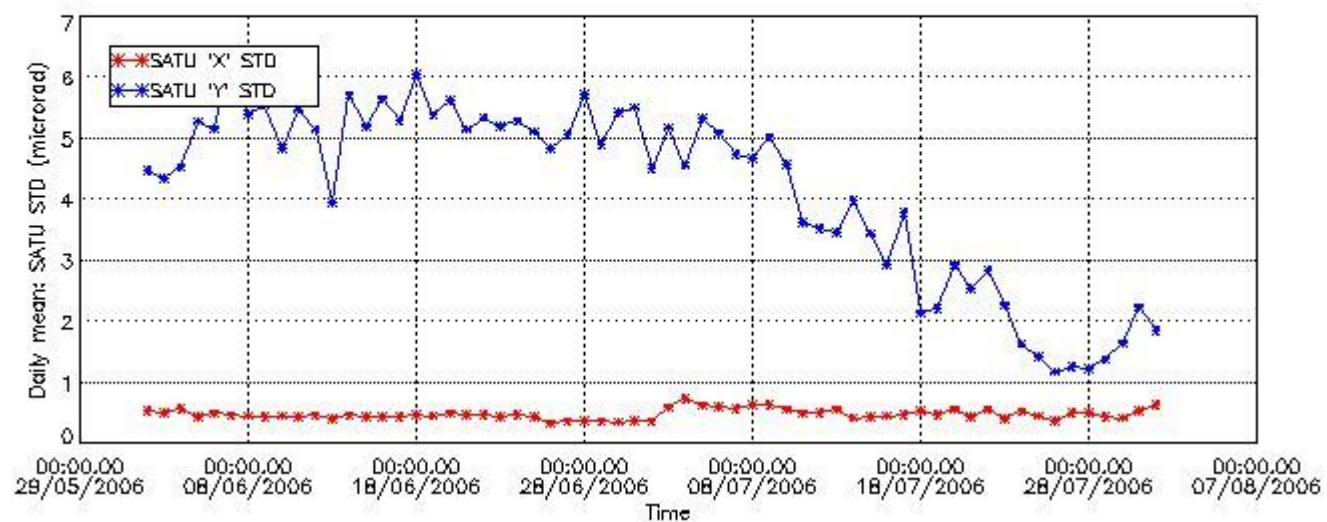

Number of data:	5100.0	5100.0	4500.0	4500.0

7.2.2 Trend of daily SATU NEA St. deviation during the last two months (dark limb)

The long term trend of the SATU 'X' and 'Y' standard deviations should be constant during the whole mission.

8. Auxiliary Data Files used for the production reported in section 2.2

The number reported in the third column indicates since which file (see list in section 2.2) the corresponding auxiliary file has been used. The fourth column is the date of those product files.

Type	Auxiliary Filename	Used since product	Used since product date
INST_PHYS_CHARACTERISTICS	GOM_INS_AXVIEC20030716_105425_20030716_120000_20100101_000000	1	01-AUG-2006 00:14:43
CALIBRATION_DATABASE	GOM_CAL_AXVIEC20060725_102635_20060724_000000_20100101_000000	1	01-AUG-2006 00:14:43
LEVEL-1B_PROC_CONFIG	GOM_PR1_AXVIEC20040401_083133_20020324_200000_20100101_000000	1	01-AUG-2006 00:14:43
STAR_CATALOGUE	GOM_CAT_AXVIEC20020121_161009_20020101_000000_20200101_000000	1	01-AUG-2006 00:14:43
STELLAR_SPECTRA_DATABANK	GOM_STS_AXVIEC20020121_165822_20020101_000000_20200101_000000	1	01-AUG-2006 00:14:43
ECMWF_FILE	AUX_ECF_AXNECM20060731_074357_20060731_210000_20060801_090000	1	01-AUG-2006 00:14:43
ECMWF_FILE	AUX_ECF_AXNECM20060731_182310_20060801_030000_20060801_150000	32	01-AUG-2006 04:11:36
OPTIONAL_ECMWF_FILE	NOT USED	1	01-AUG-2006 00:14:43
ORBIT_DATA_FILE	DOR_NAV_OPNPDE20060731_232141_000060562050_00001_23101_0247.N1	1	01-AUG-2006 00:14:43
ORBIT_DATA_FILE	DOR_NAV_OPNPDE20060801_021701_000057382050_00003_23103_0249.N1	22	01-AUG-2006 02:31:00
ORBIT_DATA_FILE	DOR_NAV_OPNPDE20060801_035758_000057382050_00004_23104_0251.N1	32	01-AUG-2006 04:11:36