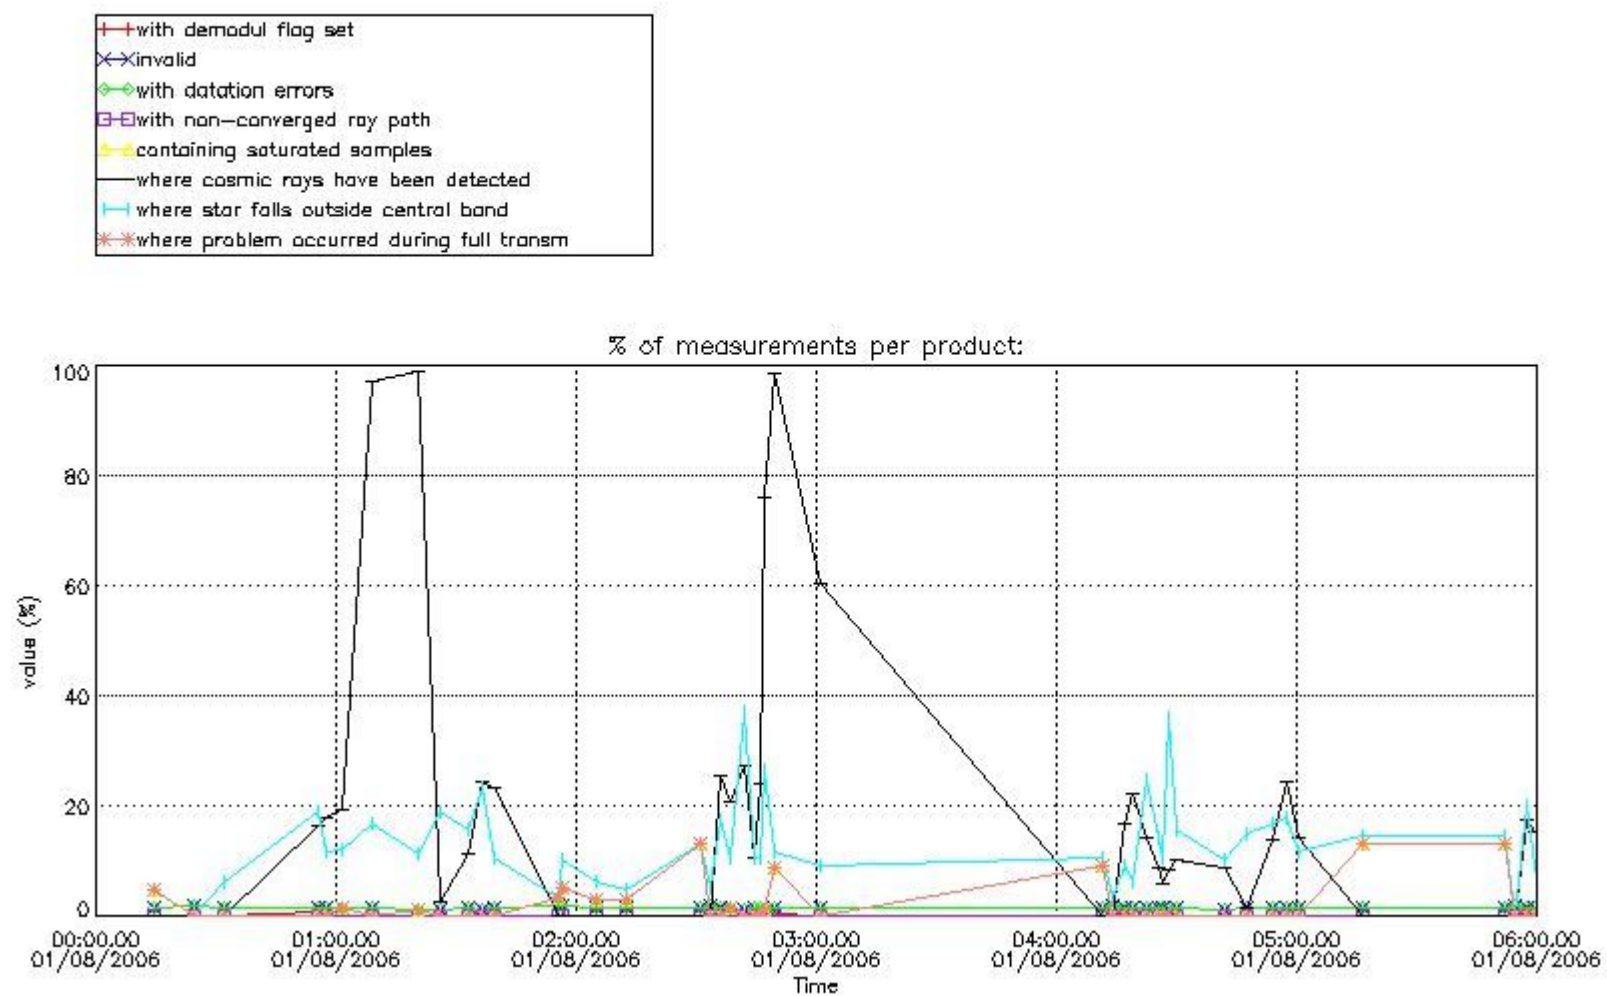

At least one measurement with demodulation flag set:	24.4444 %
Reference spectrum computed from DB:	0.00000 %
Reference spectrum with small number of measurements:	0.00000 %
SATU data not used:	0.00000 %

5.2 Plot quality information per product (time dependant)

5.3 Plot quality information per product (world map)