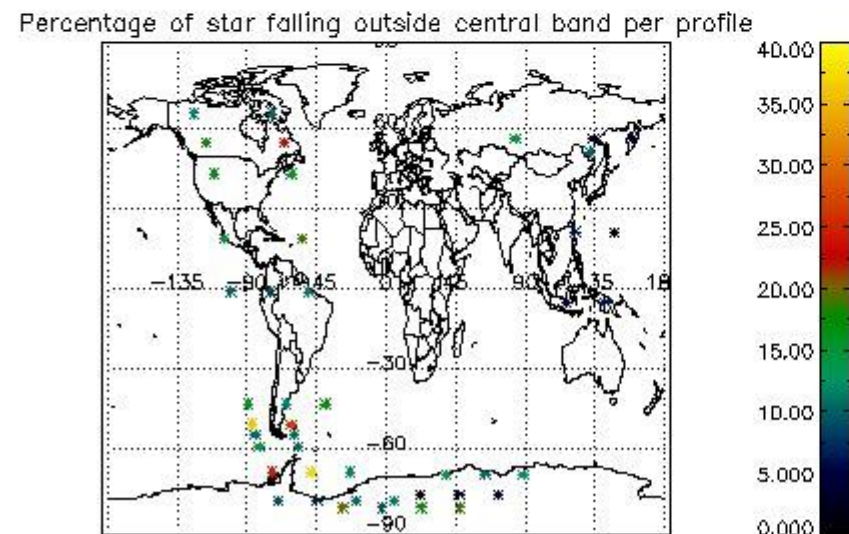

6. Statistics and plot of tangent altitude of the last measurement (DARK & BRIGHT products without errors)

6.1 Statistics on tangent altitude lost:

Statistics	DARK	BRIGHT	TWILIGHT
Mean:	15.433	19.666	16.760
St. deviation:	3.8545	4.0604	4.8922
Maximum:	19.623	27.326	25.462
Minimum:	5.1377	11.365	5.7173
Number of data:	14.000	15.000	16.000

6.2 Plot for DARK limb products