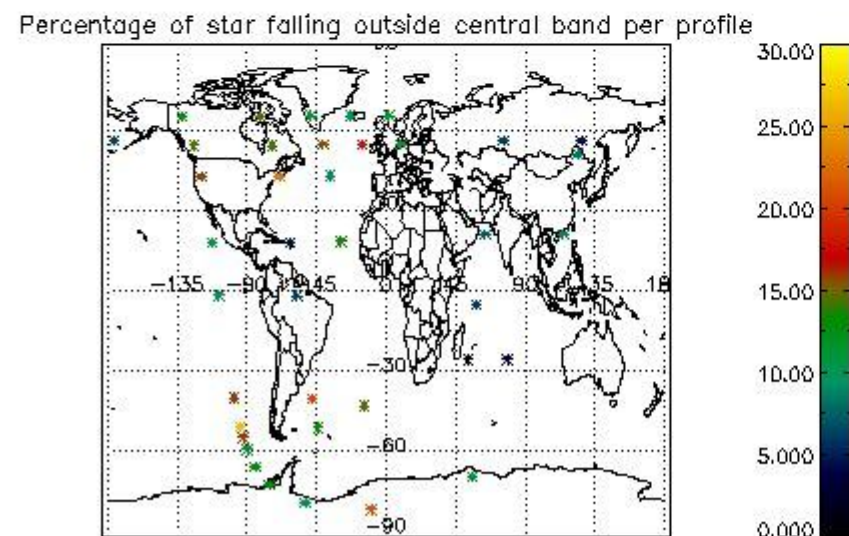

6. Statistics and plot of tangent altitude of the last measurement (DARK & BRIGHT products without errors)

6.1 Statistics on tangent altitude lost:

Statistics	DARK	BRIGHT	TWILIGHT
Mean:	16.536	19.998	15.799
St. deviation:	3.0801	3.5130	2.6553
Maximum:	21.221	28.860	19.635
Minimum:	10.511	15.513	12.178
Number of data:	12.000	21.000	7.0000

6.2 Plot for DARK limb products