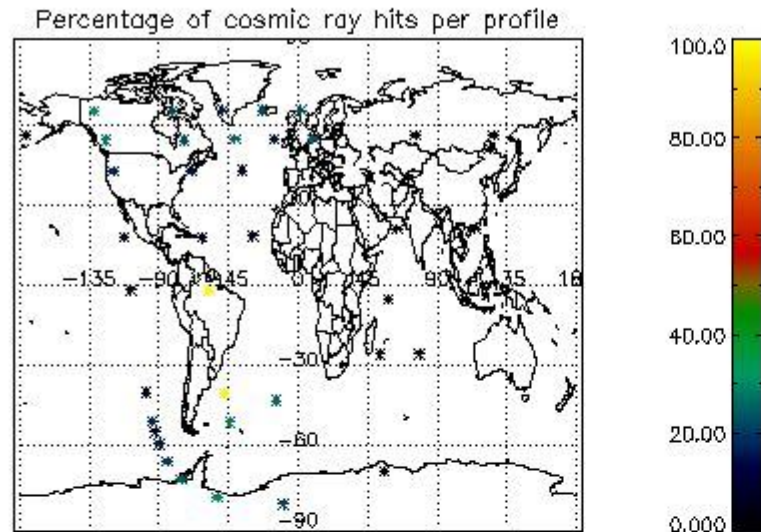

6. Statistics and plot of tangent altitude of the last measurement (DARK & BRIGHT products without errors)

6.1 Statistics on tangent altitude lost:

Statistics	DARK	BRIGHT	TWILIGHT
Mean:	16.536	19.998	15.799
St. deviation:	3.0801	3.5130	2.6553
Maximum:	21.221	28.860	19.635
Minimum:	10.511	15.513	12.178
Number of data:	12.000	21.000	7.0000

6.2 Plot for DARK limb products