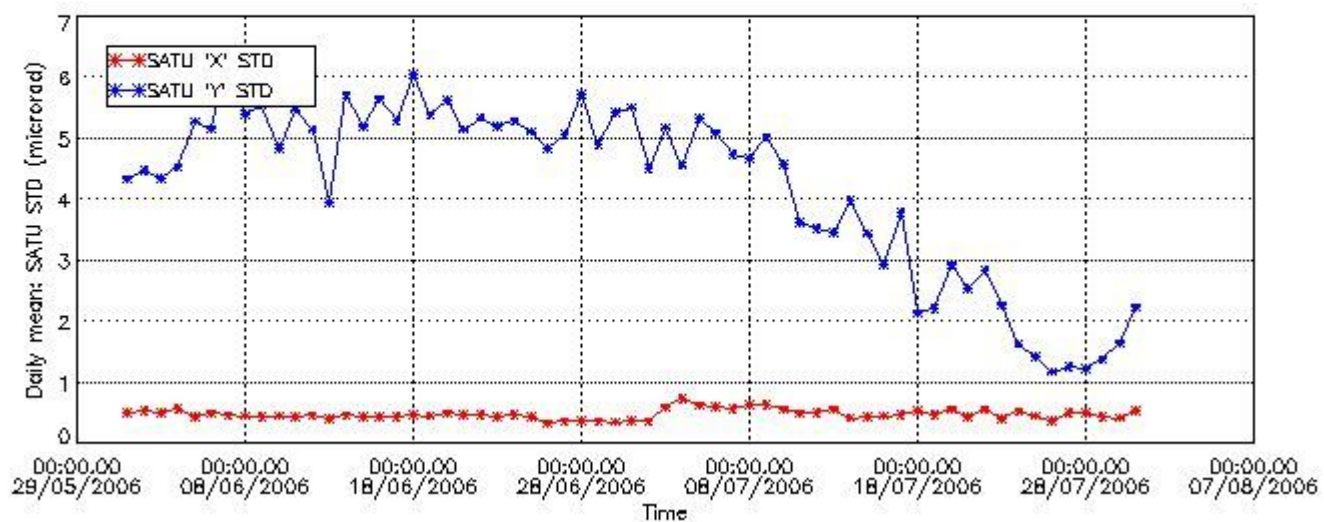

Number of data:	4450.0	4450.0	6800.0	6800.0

7.2.2 Trend of daily SATU NEA St. deviation during the last two months (dark limb)

The long term trend of the SATU 'X' and 'Y' standard deviations should be constant during the whole mission.

8. Auxiliary Data Files used for the production reported in section 2.2

The number reported in the third column indicates since which file (see list in section 2.2) the corresponding auxiliary file has been used. The fourth column is the date of those product files.

Type	Auxiliary Filename	Used since product	Used since product date
INST_PHYS_CHARACTERISTICS	GOM_INS_AXVIEC20030716_105425_20030716_120000_20100101_000000	1	31-JUL-2006 01:36:58
CALIBRATION_DATABASE	GOM_CAL_AXVIEC20060725_102635_20060724_000000_20100101_000000	1	31-JUL-2006 01:36:58
LEVEL-1B_PROC_CONFIG	GOM_PR1_AXVIEC20040401_083133_20020324_200000_20100101_000000	1	31-JUL-2006 01:36:58
STAR_CATALOGUE	GOM_CAT_AXVIEC20020121_161009_20020101_000000_20200101_000000	1	31-JUL-2006 01:36:58
STELLAR_SPECTRA_DATABANK	GOM_STS_AXVIEC20020121_165822_20020101_000000_20200101_000000	1	31-JUL-2006 01:36:58
ECMWF_FILE	AUX_ECA_AXNECM20060731_073726_20060730_210000_20060731_090000	1	31-JUL-2006 01:36:58
ECMWF_FILE	AUX_ECF_AXNECM20060731_073826_20060731_030000_20060731_150000	14	31-JUL-2006 04:30:33
ECMWF_FILE	AUX_ECA_AXNECM20060731_073726_20060730_210000_20060731_090000	15	31-JUL-2006 04:43:13
ECMWF_FILE	AUX_ECF_AXNECM20060731_074314_20060731_150000_20060801_030000	34	31-JUL-2006 20:34:28
ECMWF_FILE	AUX_ECF_AXNECM20060731_074357_20060731_210000_20060801_090000	38	31-JUL-2006 22:11:43
OPTIONAL_ECMWF_FILE	NOT USED	1	31-JUL-2006 01:36:58
ORBIT_DATA_FILE	AUX_FPO_AXVPDS20060731_073955_20060730_191006_20060809_203620	1	31-JUL-2006 01:36:58
ORBIT_DATA_FILE	DOR_NAV_OPNPDE20060731_042959_000057382049_00491_23090_0244.N1	14	31-JUL-2006 04:30:33
ORBIT_DATA_FILE	DOR_NAV_OPNPDE20060731_203140_000041442049_00501_23100_0245.N1	34	31-JUL-2006 20:34:28
ORBIT_DATA_FILE	DOR_NAV_OPNPDE20060731_232141_000060562050_00001_23101_0247.N1	43	31-JUL-2006 23:28:09