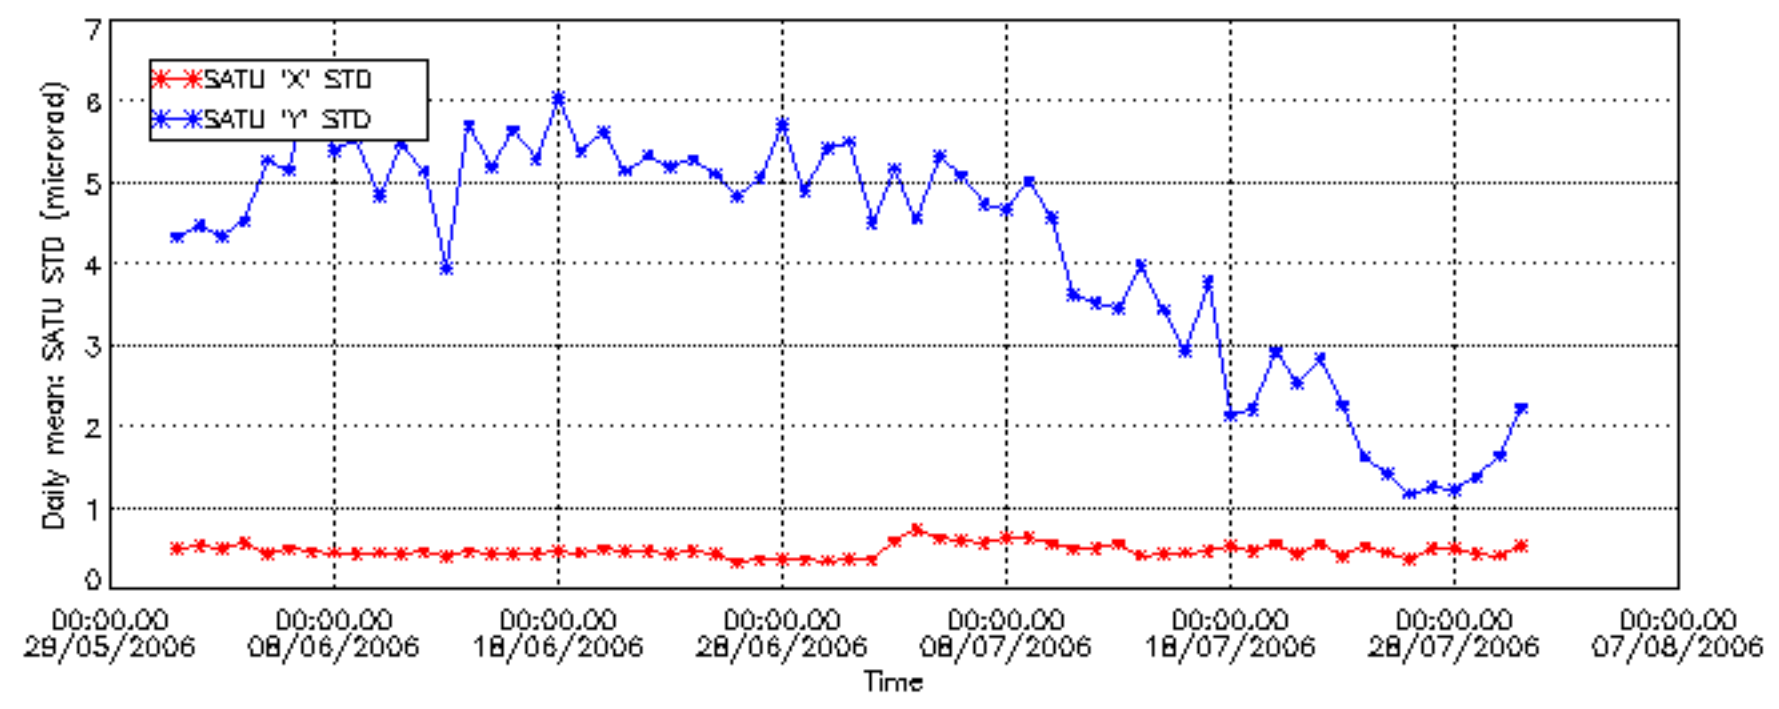

Tangent altitude at which the star is lost

Tangent altitude at which the star is lost

/nas3/ENVISAT/GOMOS/GOM_NL__0P/GOM_NL__0PNPDE20060701_004113_000049932049_00059_22658_0025.N1

1; -827.1; 01-JUL-2006 00:41:13; Dark ; 37.5; 165; 34Gam Eri ; 2.95; 3200;occ; 75; 18;22658
 2; -321.7; 01-JUL-2006 00:49:38; Dark ; 59.5; 0; ; 0.00; 0;occ; 119; 0;22658
 3; 35.0; 01-JUL-2006 00:55:35; Dark ; 46.0; 9; Alp Eri ; 0.45; 24000;occ; 92; 0;22659
 4; 482.2; 01-JUL-2006 01:03:02; Dark ; 41.5; 148; Alp Tuc ; 2.88; 4100;occ; 83; 0;22659
 5; 744.3; 01-JUL-2006 01:07:24; Dark ; 43.5; 45; Alp Pav ; 1.94; 26000;occ; 87; 0;22659
 6; 1062.5; 01-JUL-2006 01:12:43; Dark ; 38.0; 147; Alp Ara ; 2.88; 26000;occ; 76; 0;22659
 7; 1170.7; 01-JUL-2006 01:14:31; Dark ; 38.5; 40; The Sco ; 1.86; 7100;occ; 77; 0;22659
 8; 1270.5; 01-JUL-2006 01:16:11; Dark ; 39.0; 25; 35Lam Sco ; 1.62; 28000;occ; 78; 0;22659
 9; 1354.9; 01-JUL-2006 01:17:35; Dark ; 48.5; 116; 19Del Sgr ; 2.70; 4100;occ; 97; 0;22659
 10; 1642.4; 01-JUL-2006 01:22:22; Bright; 37.0; 86; 35Eta Oph ; 2.43; 10200;occ; 74; 0;22659
 11; 1981.8; 01-JUL-2006 01:28:02; Bright; 37.5; 126; 60Bet Oph ; 2.77; 4250;occ; 75; 0;22659
 12; 2121.9; 01-JUL-2006 01:30:22; Bright; 36.5; 59; 55Alp Oph ; 2.08; 8900;occ; 73; 0;22659
 13; 2283.2; 01-JUL-2006 01:33:03; Bright; 35.5; 127; 27Bet Her ; 2.78; 4700;occ; 71; 0;22659
 14; 2447.8; 01-JUL-2006 01:35:48; Bright; 34.5; 133; 40Zet Her ; 2.81; 6000;occ; 69; 0;22659
 15; 2809.2; 01-JUL-2006 01:41:49; Bright; 35.0; 130; 23Bet Dra ; 2.80; 5800;occ; 70; 0;22659
 16; 2952.2; 01-JUL-2006 01:44:12; Bright; 36.0; 119; 14Eta Dra ; 2.73; 4700;occ; 72; 0;22659
 17; 3191.1; 01-JUL-2006 01:48:11; Bright; 35.5; 60; 7Bet UMi ; 2.08; 3950;occ; 71; 0;22659
 18; 3444.7; 01-JUL-2006 01:52:25; Bright; 36.0; 49; 1Alp UMi ; 1.99; 6300;occ; 72; 0;22659
 19; 4063.2; 01-JUL-2006 02:02:43; Bright; 35.5; 160; 23Gam Per ; 2.93; 4700;occ; 71; 0;22659
 20; 4130.4; 01-JUL-2006 02:03:51; Bright; 36.5; 35; 33Alp Per ; 1.79; 6250;occ; 73; 0;22659