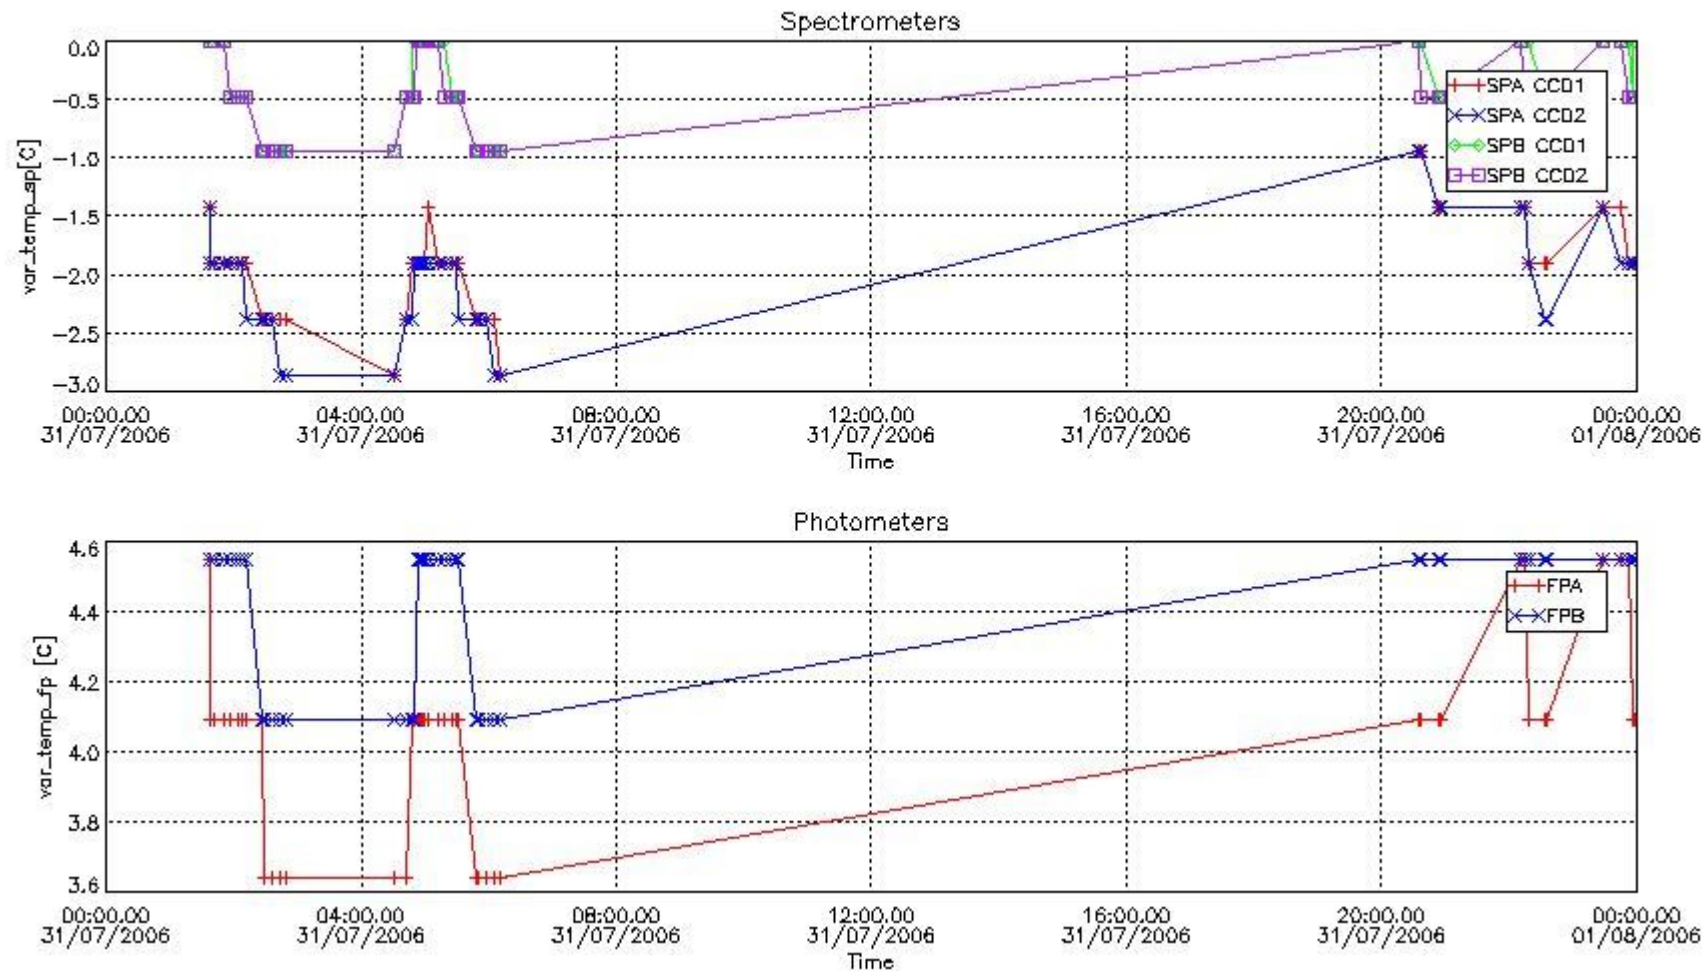

43	GOM_TRA_1PNPDE20060731_232809_000000352050_00001_23101_0000.N1	31-JUL-2006 23:28:09	Dark	34.500	101	11Alp Lep	2.5820	7000.0	69	23101	No
44	GOM_TRA_1PNPDE20060731_234528_000000372050_00002_23102_0001.N1	31-JUL-2006 23:45:28	Dark	37.000	9	Alp Eri	0.45300	24000.	74	23102	No
45	GOM_TRA_1PNPDE20060731_235220_000000332050_00002_23102_0002.N1	31-JUL-2006 23:52:20	Twilight	33.000	148	Alp Tuc	2.8780	4100.0	66	23102	No
46	GOM_TRA_1PNPDE20060731_235541_000000392050_00002_23102_0003.N1	31-JUL-2006 23:55:41	Bright	38.500	31	Alp Gru	1.7340	15200.	77	23102	No
47	GOM_TRA_1PNPDE20060731_235850_000000392050_00002_23102_0004.N1	31-JUL-2006 23:58:50	Bright	39.000	172	Gam Gru	3.0030	13100.	78	23102	No

3. Plot of GOMOS spectrometers and photometers temperatures from level 1b data

4. Overview of dark signal processing per product

The Dark Charge (DC) is a temperature-dependant signal added to the useful measurements and it is therefore subtracted from them during the processing. There are two phenomena that produce a continuous increase of the DC: the "hot pixels" (a pixel is "hot" when its DC exceeds by a significant amount its value measured on ground at the same temperature) and the "Random Telegraphic Signal" (abrupt change positive or negative of the CCD pixel signal, random in time, affecting only the DC part of the signal and not the photon generated signal).

In this section a list of products that did not use the Dark Sky Area (DSA) observation for the DC computation is given. It is also provided the mean DC plot per product for dark limb products with no error flag set.

4.1 These products did not use the DSA observation for DC computation:

Product name	DC information
GOM_TRA_1PNPDE20060731_043033_000000292049_00491_23090_0000.N1	DC map used (0)
GOM_TRA_1PNPDE20060731_203428_000000372049_00501_23100_0000.N1	DC map used (0)
GOM_TRA_1PNPDE20060731_203737_000000392049_00501_23100_0001.N1	DC map used (0)
GOM_TRA_1PNPDE20060731_205331_000000332049_00501_23100_0002.N1	DC map used (0)
GOM_TRA_1PNPDE20060731_205456_000000312049_00501_23100_0003.N1	DC map used (0)