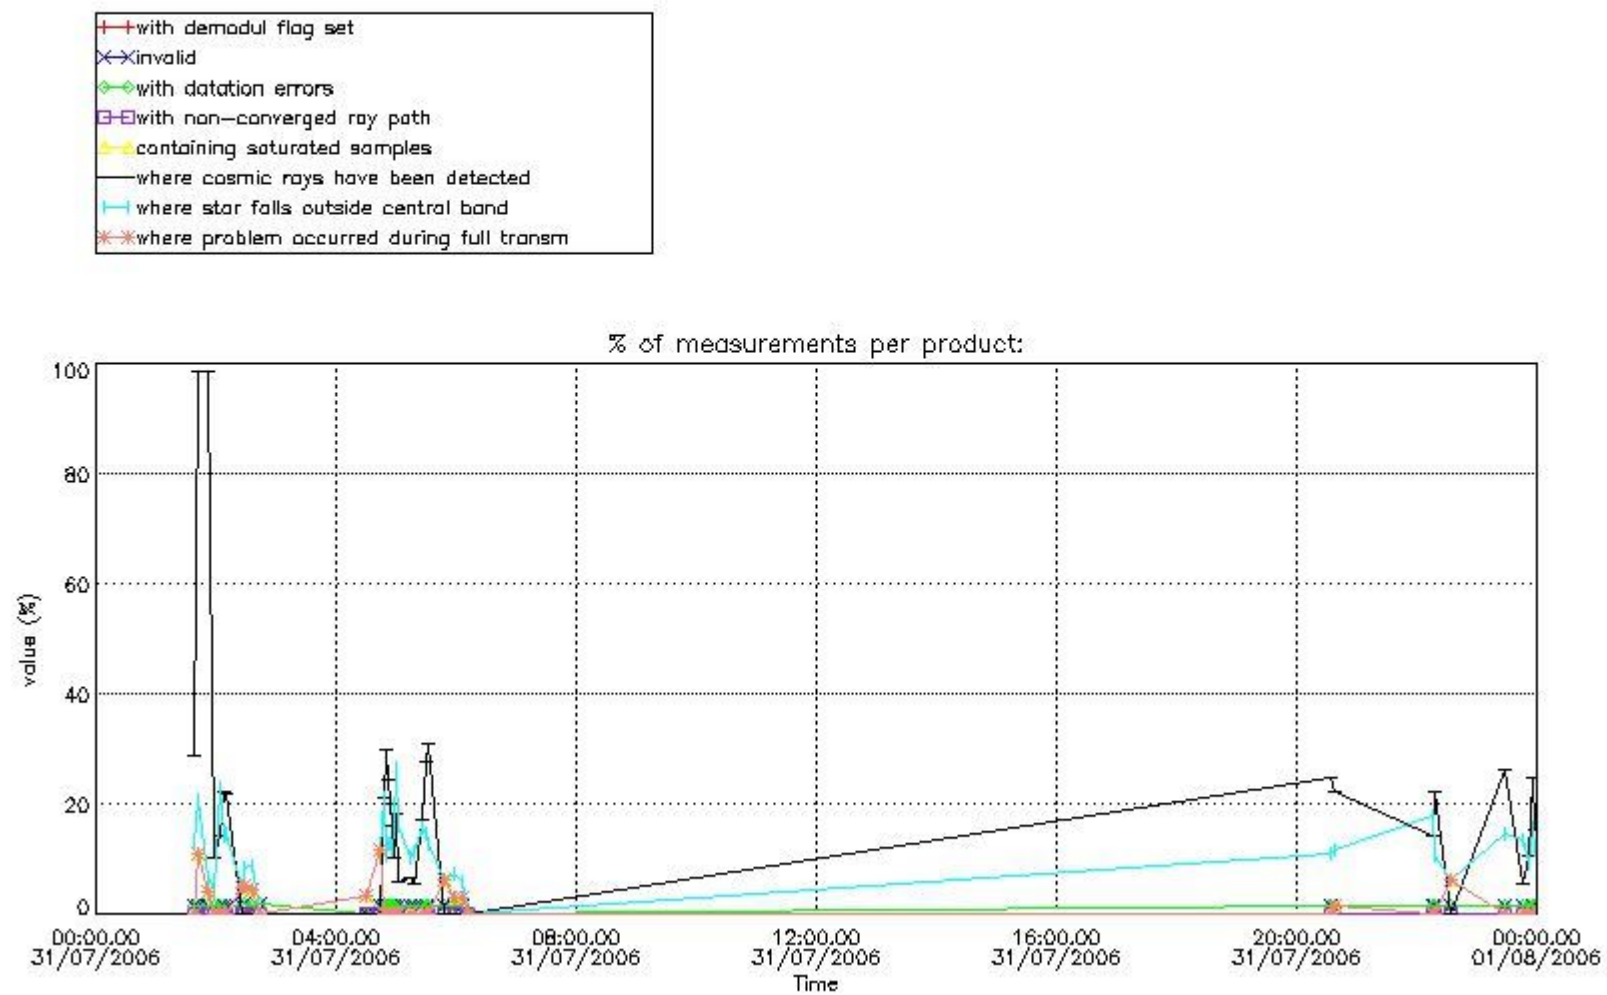

In this section it is presented the modulation information extracted from the pcd (product confidence data) at measurement level and information extracted from the Quality Summary dataset. Only products without errors (error flag in the MPH set to "0") are used.

5.1 Percentage of products during reporting period with:

At least one measurement with demodulation flag set:	7.50000 %
Reference spectrum computed from DB:	0.00000 %
Reference spectrum with small number of measurements:	0.00000 %
SATU data not used:	0.00000 %

5.2 Plot quality information per product (time dependant)

5.3 Plot quality information per product (world map)