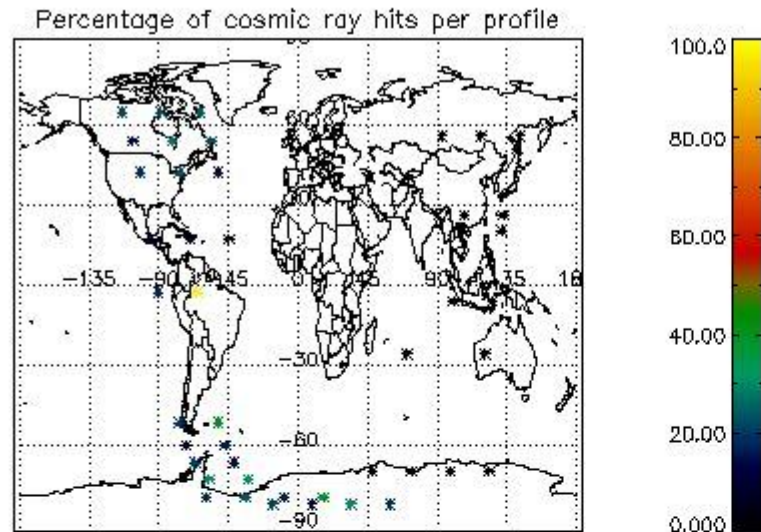

6. Statistics and plot of tangent altitude of the last measurement (DARK & BRIGHT products without errors)

6.1 Statistics on tangent altitude lost:

Statistics	DARK	BRIGHT	TWILIGHT
Mean:	14.994	19.559	14.512
St. deviation:	5.0699	4.3653	3.5293
Maximum:	20.776	28.796	20.935
Minimum:	8.0115	8.9427	4.9334
Number of data:	7.0000	18.000	21.000

6.2 Plot for DARK limb products