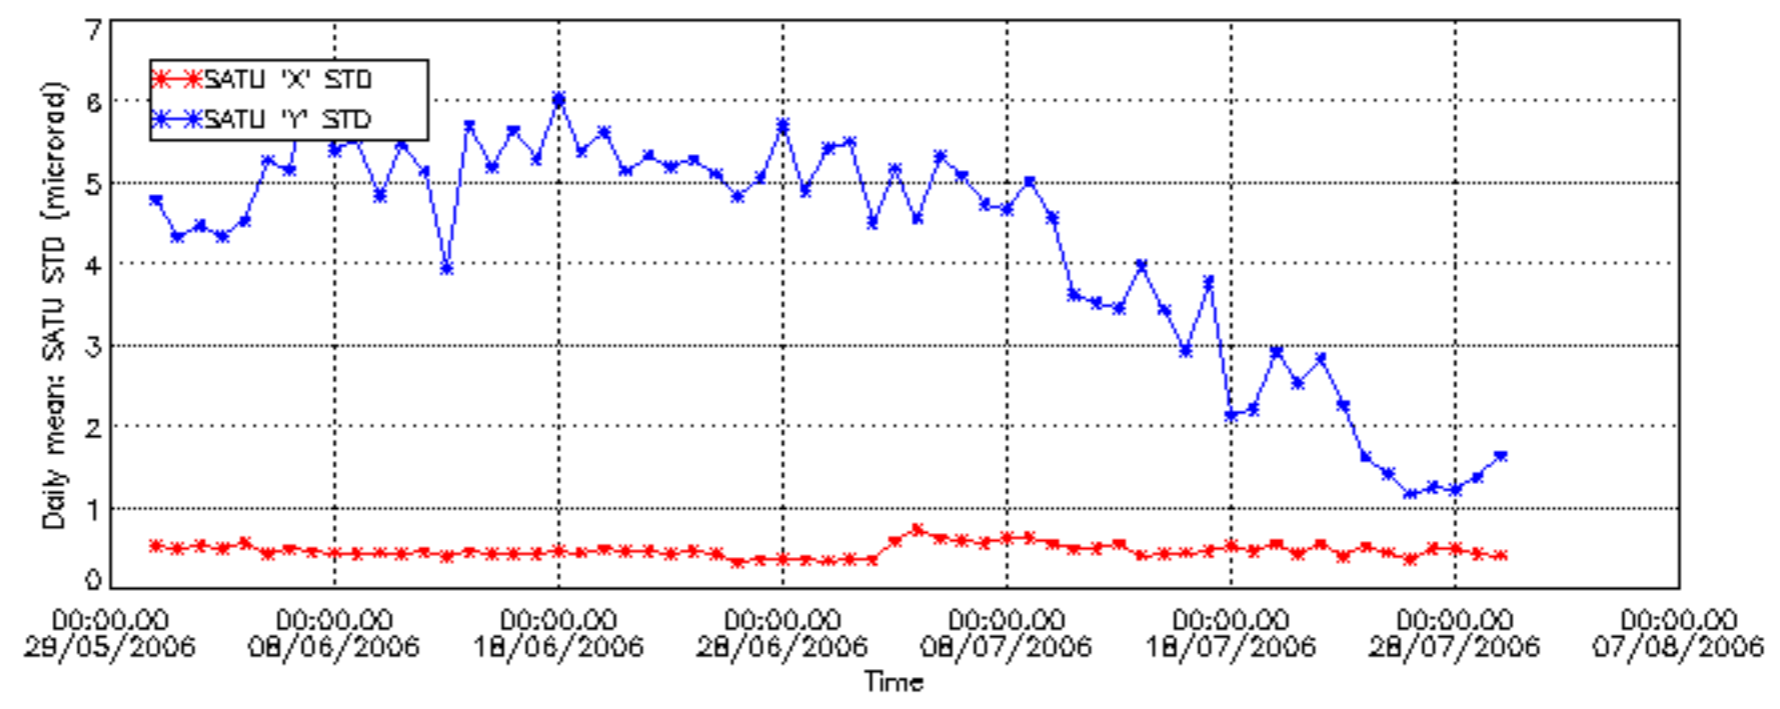

Tangent altitude at which the star is lost

Tangent altitude at which the star is lost

/nas3/ENVISAT/GOMOS/GOM\_NL\_\_0P/GOM\_NL\_\_0PNPDE20060701\_004113\_000049932049\_00059\_22658\_0025.N1

1; -827.1; 01-JUL-2006 00:41:13; Dark ; 37.5; 165; 34Gam Eri ; 2.95; 3200;occ; 75; 18;22658  
 2; -321.7; 01-JUL-2006 00:49:38; Dark ; 59.5; 0; ; 0.00; 0;occ; 119; 0;22658  
 3; 35.0; 01-JUL-2006 00:55:35; Dark ; 46.0; 9; Alp Eri ; 0.45; 24000;occ; 92; 0;22659  
 4; 482.2; 01-JUL-2006 01:03:02; Dark ; 41.5; 148; Alp Tuc ; 2.88; 4100;occ; 83; 0;22659  
 5; 744.3; 01-JUL-2006 01:07:24; Dark ; 43.5; 45; Alp Pav ; 1.94; 26000;occ; 87; 0;22659  
 6; 1062.5; 01-JUL-2006 01:12:43; Dark ; 38.0; 147; Alp Ara ; 2.88; 26000;occ; 76; 0;22659  
 7; 1170.7; 01-JUL-2006 01:14:31; Dark ; 38.5; 40; The Sco ; 1.86; 7100;occ; 77; 0;22659  
 8; 1270.5; 01-JUL-2006 01:16:11; Dark ; 39.0; 25; 35Lam Sco ; 1.62; 28000;occ; 78; 0;22659  
 9; 1354.9; 01-JUL-2006 01:17:35; Dark ; 48.5; 116; 19Del Sgr ; 2.70; 4100;occ; 97; 0;22659  
 10; 1642.4; 01-JUL-2006 01:22:22; Bright; 37.0; 86; 35Eta Oph ; 2.43; 10200;occ; 74; 0;22659  
 11; 1981.8; 01-JUL-2006 01:28:02; Bright; 37.5; 126; 60Bet Oph ; 2.77; 4250;occ; 75; 0;22659  
 12; 2121.9; 01-JUL-2006 01:30:22; Bright; 36.5; 59; 55Alp Oph ; 2.08; 8900;occ; 73; 0;22659  
 13; 2283.2; 01-JUL-2006 01:33:03; Bright; 35.5; 127; 27Bet Her ; 2.78; 4700;occ; 71; 0;22659  
 14; 2447.8; 01-JUL-2006 01:35:48; Bright; 34.5; 133; 40Zet Her ; 2.81; 6000;occ; 69; 0;22659  
 15; 2809.2; 01-JUL-2006 01:41:49; Bright; 35.0; 130; 23Bet Dra ; 2.80; 5800;occ; 70; 0;22659  
 16; 2952.2; 01-JUL-2006 01:44:12; Bright; 36.0; 119; 14Eta Dra ; 2.73; 4700;occ; 72; 0;22659  
 17; 3191.1; 01-JUL-2006 01:48:11; Bright; 35.5; 60; 7Bet UMi ; 2.08; 3950;occ; 71; 0;22659  
 18; 3444.7; 01-JUL-2006 01:52:25; Bright; 36.0; 49; 1Alp UMi ; 1.99; 6300;occ; 72; 0;22659  
 19; 4063.2; 01-JUL-2006 02:02:43; Bright; 35.5; 160; 23Gam Per ; 2.93; 4700;occ; 71; 0;22659  
 20; 4130.4; 01-JUL-2006 02:03:51; Bright; 36.5; 35; 33Alp Per ; 1.79; 6250;occ; 73; 0;22659