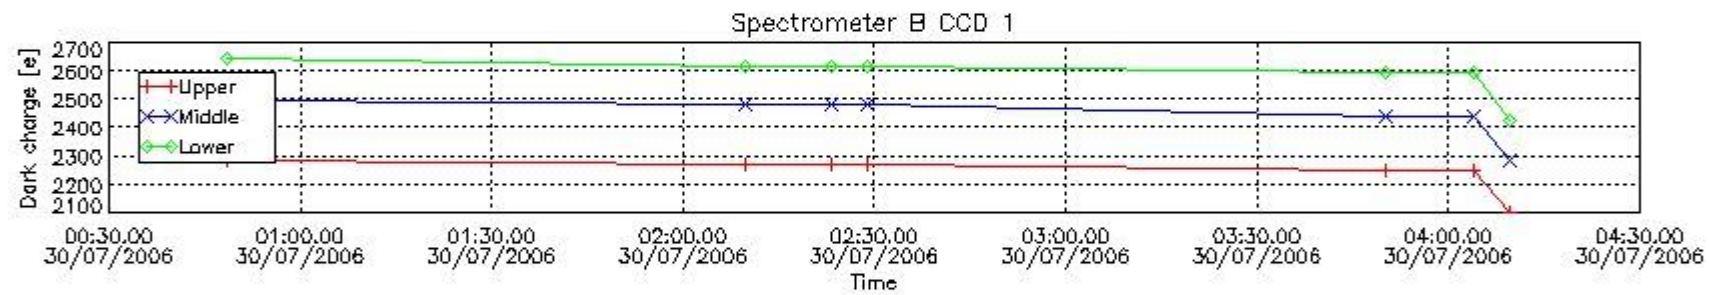

5. Demodulation flag and quality information monitoring

In this section it is presented the modulation information extracted from the pcd (product confidence data) at measurement level and information extracted from the Quality Summary dataset. Only products without errors (error flag in the MPH set to "0") are used.

5.1 Percentage of products during reporting period with: