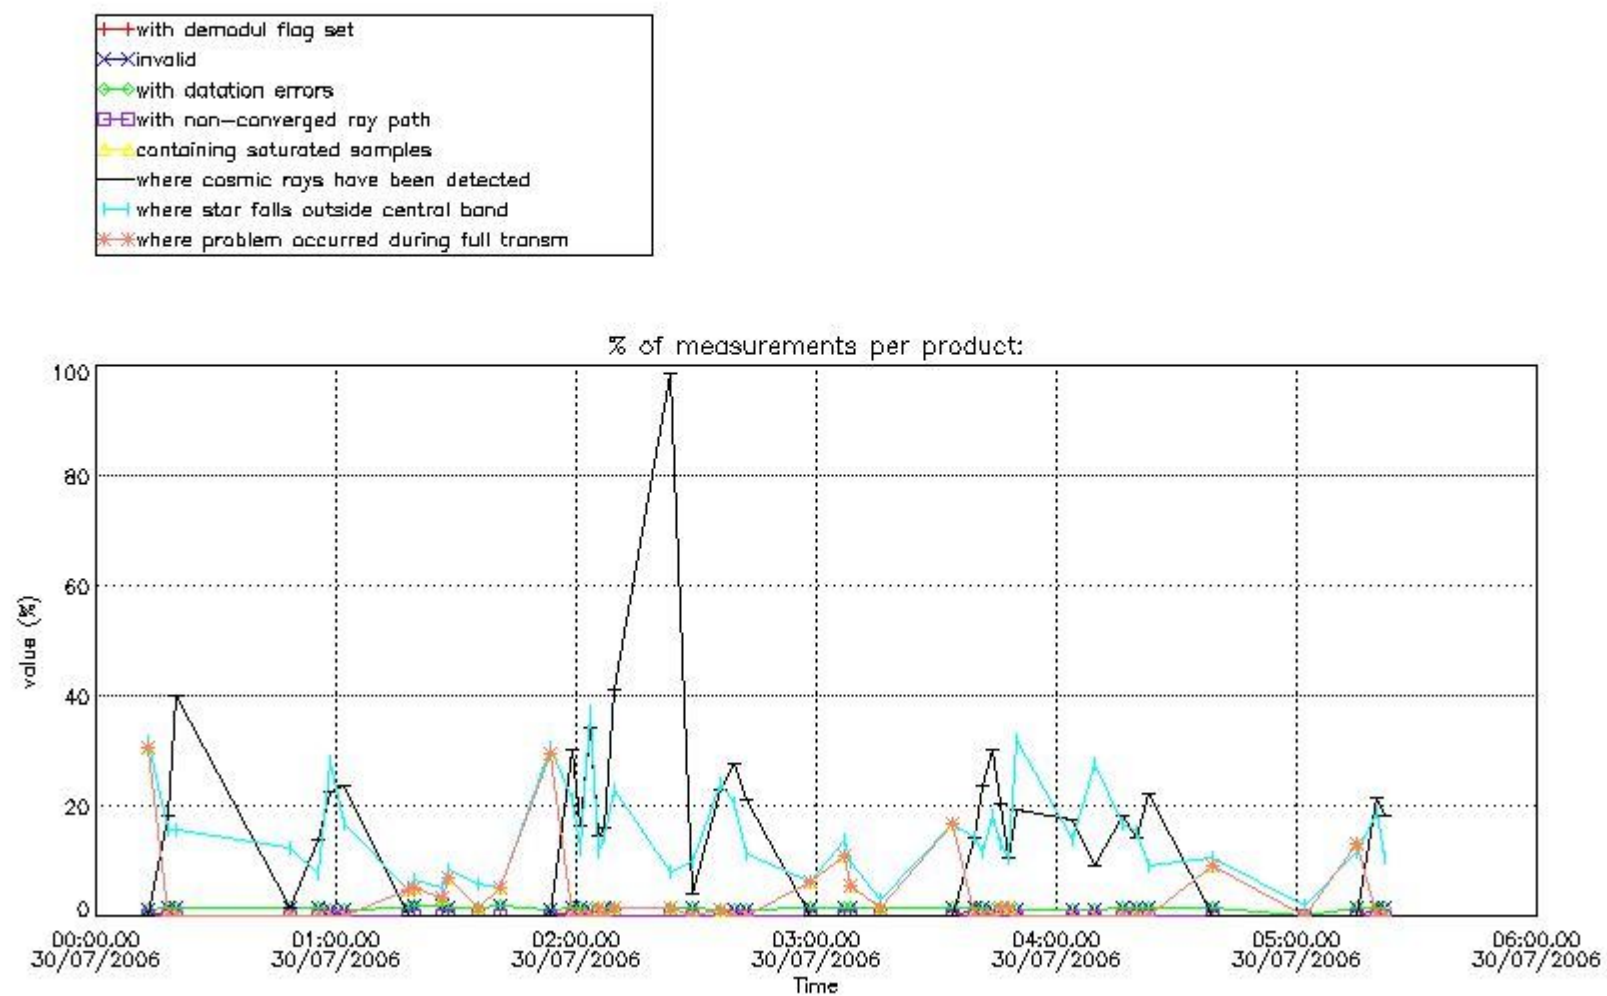

At least one measurement with demodulation flag set:	19.5652 %
Reference spectrum computed from DB:	0.00000 %
Reference spectrum with small number of measurements:	0.00000 %
SATU data not used:	0.00000 %

5.2 Plot quality information per product (time dependant)

5.3 Plot quality information per product (world map)