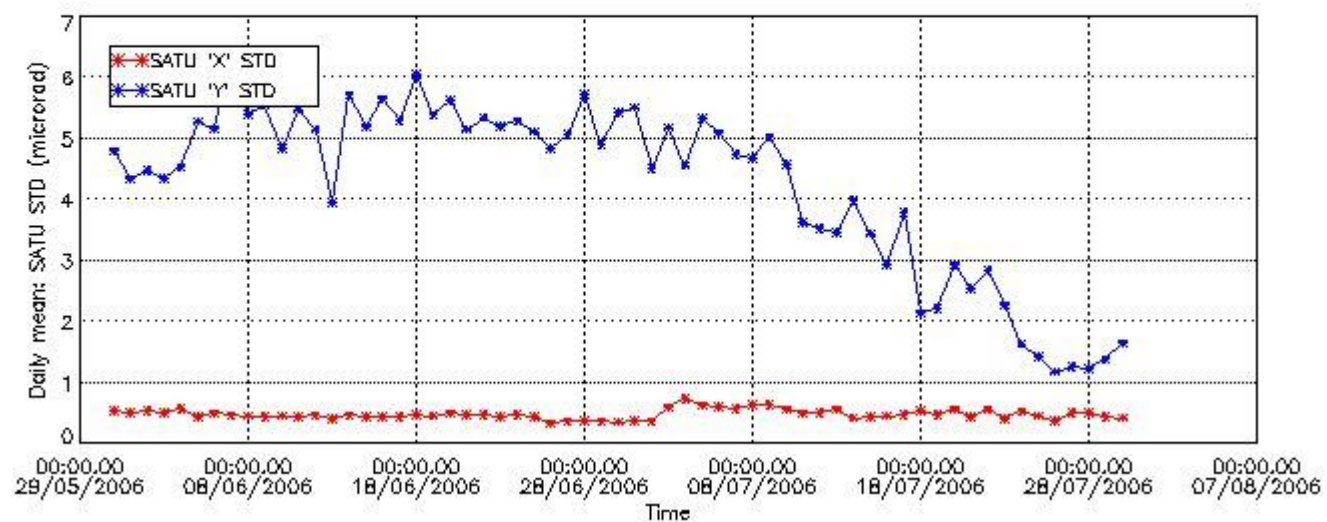

Number of data:	2800.0	2800.0	5850.0	5850.0

7.2.2 Trend of daily SATU NEA St. deviation during the last two months (dark limb)

The long term trend of the SATU 'X' and 'Y' standard deviations should be constant during the whole mission.

8. Auxiliary Data Files used for the production reported in section 2.2

The number reported in the third column indicates since which file (see list in section 2.2) the corresponding auxiliary file has been used. The fourth column is the date of those product files.

Type	Auxiliary Filename	Used since product	Used since product date
INST_PHYS_CHARACTERISTICS	GOM_INS_AXVIEC20030716_105425_20030716_120000_20100101_000000	1	30-JUL-2006 00:00:22
CALIBRATION_DATABASE	GOM_CAL_AXVIEC20060725_102635_20060724_000000_20100101_000000	1	30-JUL-2006 00:00:22
LEVEL-1B_PROC_CONFIG	GOM_PR1_AXVIEC20040401_083133_20020324_200000_20100101_000000	1	30-JUL-2006 00:00:22
STAR_CATALOGUE	GOM_CAT_AXVIEC20020121_161009_20020101_000000_20200101_000000	1	30-JUL-2006 00:00:22
STELLAR_SPECTRA_DATABANK	GOM_STS_AXVIEC20020121_165822_20020101_000000_20200101_000000	1	30-JUL-2006 00:00:22
ECMWF_FILE	AUX_ECF_AXNECM20060729_061931_20060729_210000_20060730_090000	1	30-JUL-2006 00:00:22
ECMWF_FILE	AUX_ECF_AXNECM20060729_181836_20060730_030000_20060730_150000	32	30-JUL-2006 03:34:13
OPTIONAL_ECMWF_FILE	NOT USED	1	30-JUL-2006 00:00:22
ORBIT_DATA_FILE	DOR_NAV_OPNPDE20060729_195445_000038252049_00472_23071_0232.N1	1	30-JUL-2006 00:00:22
ORBIT_DATA_FILE	DOR_NAV_OPNPDE20060729_225005_000057382049_00473_23072_0233.N1	5	30-JUL-2006 00:48:22
ORBIT_DATA_FILE	DOR_NAV_OPNPDE20060730_003102_000054192049_00474_23073_0234.N1	9	30-JUL-2006 01:17:59
ORBIT_DATA_FILE	DOR_NAV_OPNPDE20060730_032103_000057382049_00476_23075_0237.N1	32	30-JUL-2006 03:34:13
ORBIT_DATA_FILE	DOR_NAV_OPNPDE20060730_050200_000057382049_00477_23076_0238.N1	46	30-JUL-2006 05:02:10