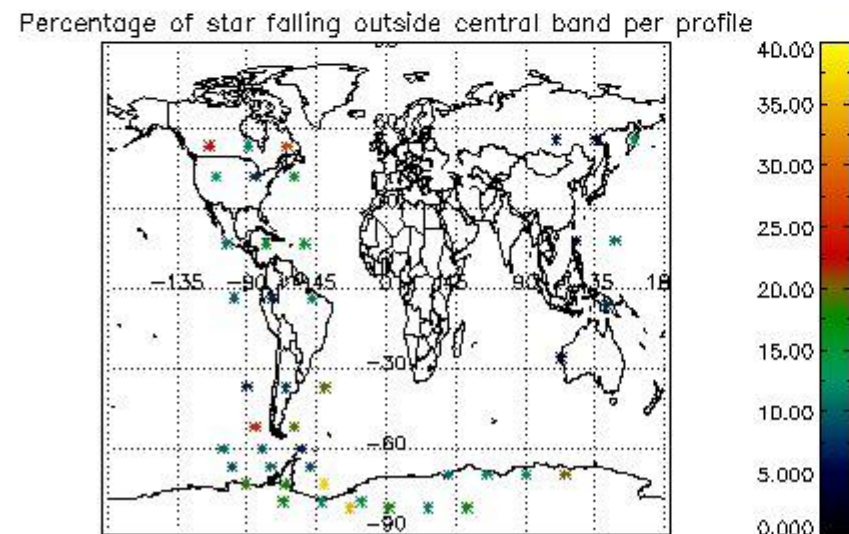

6. Statistics and plot of tangent altitude of the last measurement (DARK & BRIGHT products without errors)

6.1 Statistics on tangent altitude lost:

Statistics	DARK	BRIGHT	TWILIGHT
Mean:	16.930	19.818	15.818
St. deviation:	3.3200	5.3374	3.7095
Maximum:	20.775	26.884	20.763
Minimum:	10.329	10.011	4.6841
Number of data:	11.000	10.000	24.000

6.2 Plot for DARK limb products