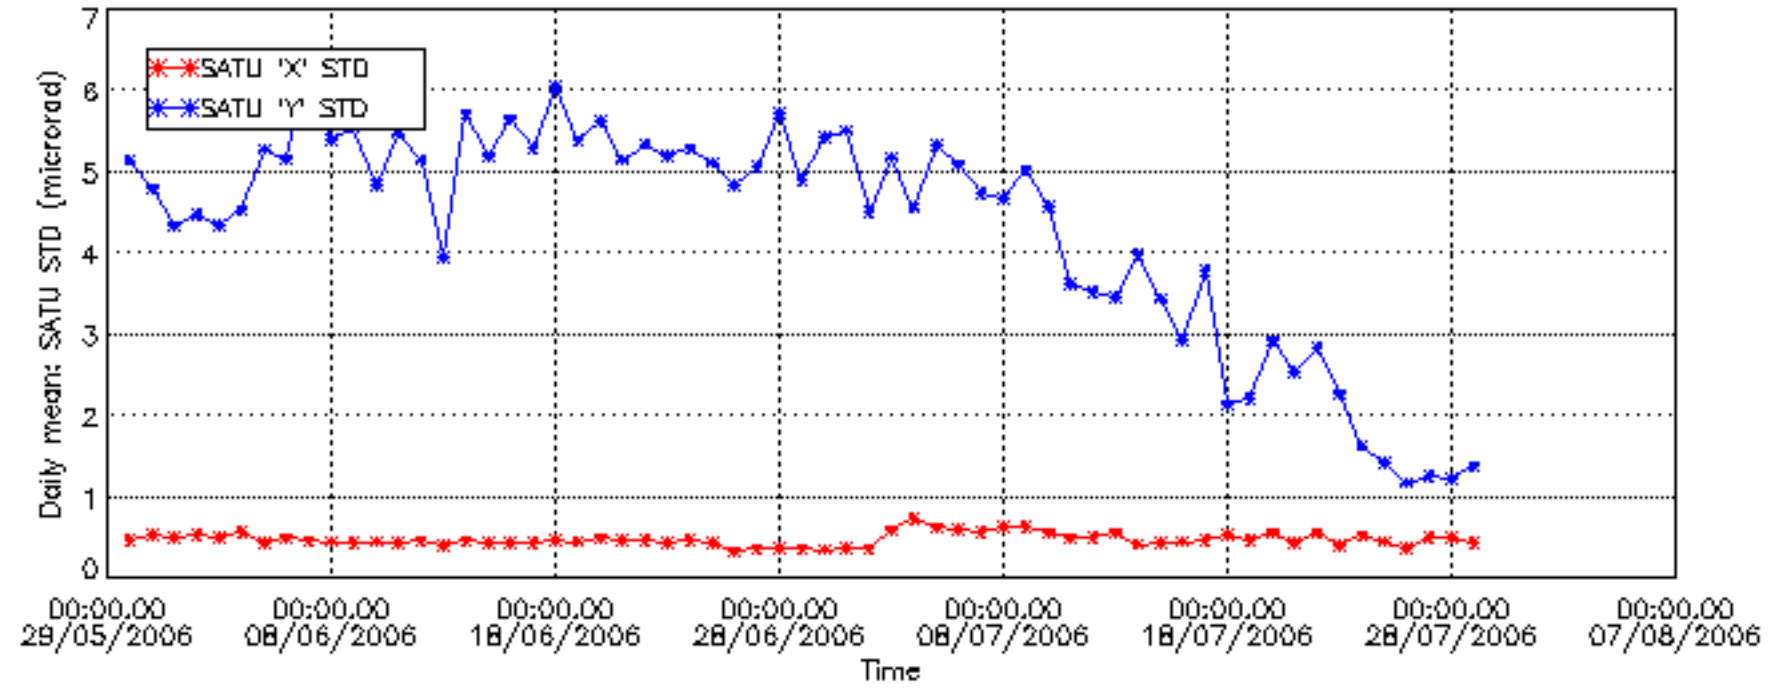

Tangent altitude at which the star is lost

Tangent altitude at which the star is lost

/nas3/ENVISAT/GOMOS/GOM_NL__0P/GOM_NL__0PNPDE20060701_004113_000049932049_00059_22658_0025.N1

1; -827.1; 01-JUL-2006 00:41:13; Dark ; 37.5; 165; 34Gam Eri ; 2.95; 3200;occ; 75; 18;22658
 2; -321.7; 01-JUL-2006 00:49:38; Dark ; 59.5; 0; ; 0.00; 0;occ; 119; 0;22658
 3; 35.0; 01-JUL-2006 00:55:35; Dark ; 46.0; 9; Alp Eri ; 0.45; 24000;occ; 92; 0;22659
 4; 482.2; 01-JUL-2006 01:03:02; Dark ; 41.5; 148; Alp Tuc ; 2.88; 4100;occ; 83; 0;22659
 5; 744.3; 01-JUL-2006 01:07:24; Dark ; 43.5; 45; Alp Pav ; 1.94; 26000;occ; 87; 0;22659
 6; 1062.5; 01-JUL-2006 01:12:43; Dark ; 38.0; 147; Alp Ara ; 2.88; 26000;occ; 76; 0;22659
 7; 1170.7; 01-JUL-2006 01:14:31; Dark ; 38.5; 40; The Sco ; 1.86; 7100;occ; 77; 0;22659
 8; 1270.5; 01-JUL-2006 01:16:11; Dark ; 39.0; 25; 35Lam Sco ; 1.62; 28000;occ; 78; 0;22659
 9; 1354.9; 01-JUL-2006 01:17:35; Dark ; 48.5; 116; 19Del Sgr ; 2.70; 4100;occ; 97; 0;22659
 10; 1642.4; 01-JUL-2006 01:22:22; Bright; 37.0; 86; 35Eta Oph ; 2.43; 10200;occ; 74; 0;22659
 11; 1981.8; 01-JUL-2006 01:28:02; Bright; 37.5; 126; 60Bet Oph ; 2.77; 4250;occ; 75; 0;22659
 12; 2121.9; 01-JUL-2006 01:30:22; Bright; 36.5; 59; 55Alp Oph ; 2.08; 8900;occ; 73; 0;22659
 13; 2283.2; 01-JUL-2006 01:33:03; Bright; 35.5; 127; 27Bet Her ; 2.78; 4700;occ; 71; 0;22659
 14; 2447.8; 01-JUL-2006 01:35:48; Bright; 34.5; 133; 40Zet Her ; 2.81; 6000;occ; 69; 0;22659
 15; 2809.2; 01-JUL-2006 01:41:49; Bright; 35.0; 130; 23Bet Dra ; 2.80; 5800;occ; 70; 0;22659
 16; 2952.2; 01-JUL-2006 01:44:12; Bright; 36.0; 119; 14Eta Dra ; 2.73; 4700;occ; 72; 0;22659
 17; 3191.1; 01-JUL-2006 01:48:11; Bright; 35.5; 60; 7Bet UMi ; 2.08; 3950;occ; 71; 0;22659
 18; 3444.7; 01-JUL-2006 01:52:25; Bright; 36.0; 49; 1Alp UMi ; 1.99; 6300;occ; 72; 0;22659
 19; 4063.2; 01-JUL-2006 02:02:43; Bright; 35.5; 160; 23Gam Per ; 2.93; 4700;occ; 71; 0;22659
 20; 4130.4; 01-JUL-2006 02:03:51; Bright; 36.5; 35; 33Alp Per ; 1.79; 6250;occ; 73; 0;22659