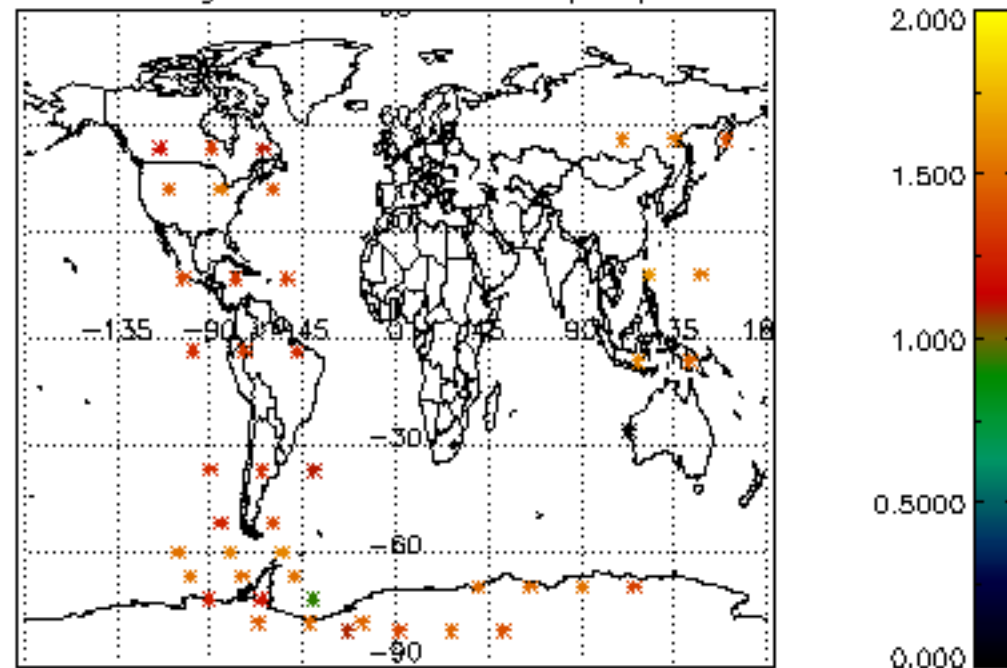

Percentage of datation errors per profile