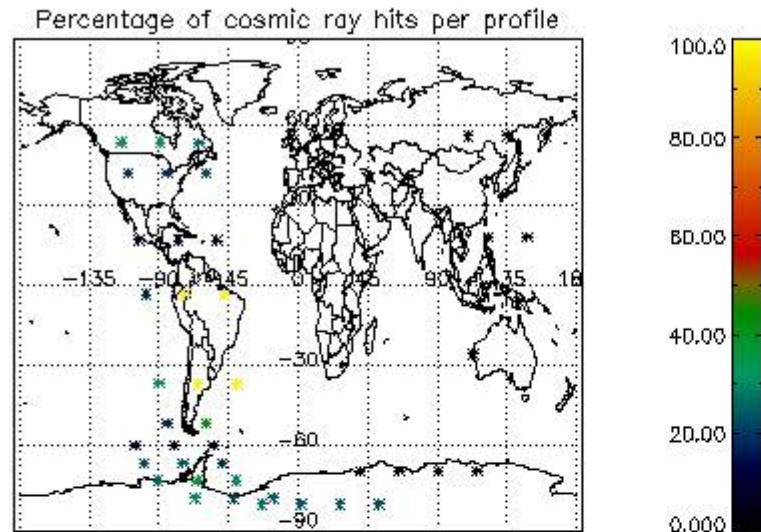

6. Statistics and plot of tangent altitude of the last measurement (DARK & BRIGHT products without errors)

6.1 Statistics on tangent altitude lost:

Statistics	DARK	BRIGHT	TWILIGHT
Mean:	16.930	19.818	15.818
St. deviation:	3.3200	5.3374	3.7095
Maximum:	20.775	26.884	20.763
Minimum:	10.329	10.011	4.6841
Number of data:	11.000	10.000	24.000

6.2 Plot for DARK limb products