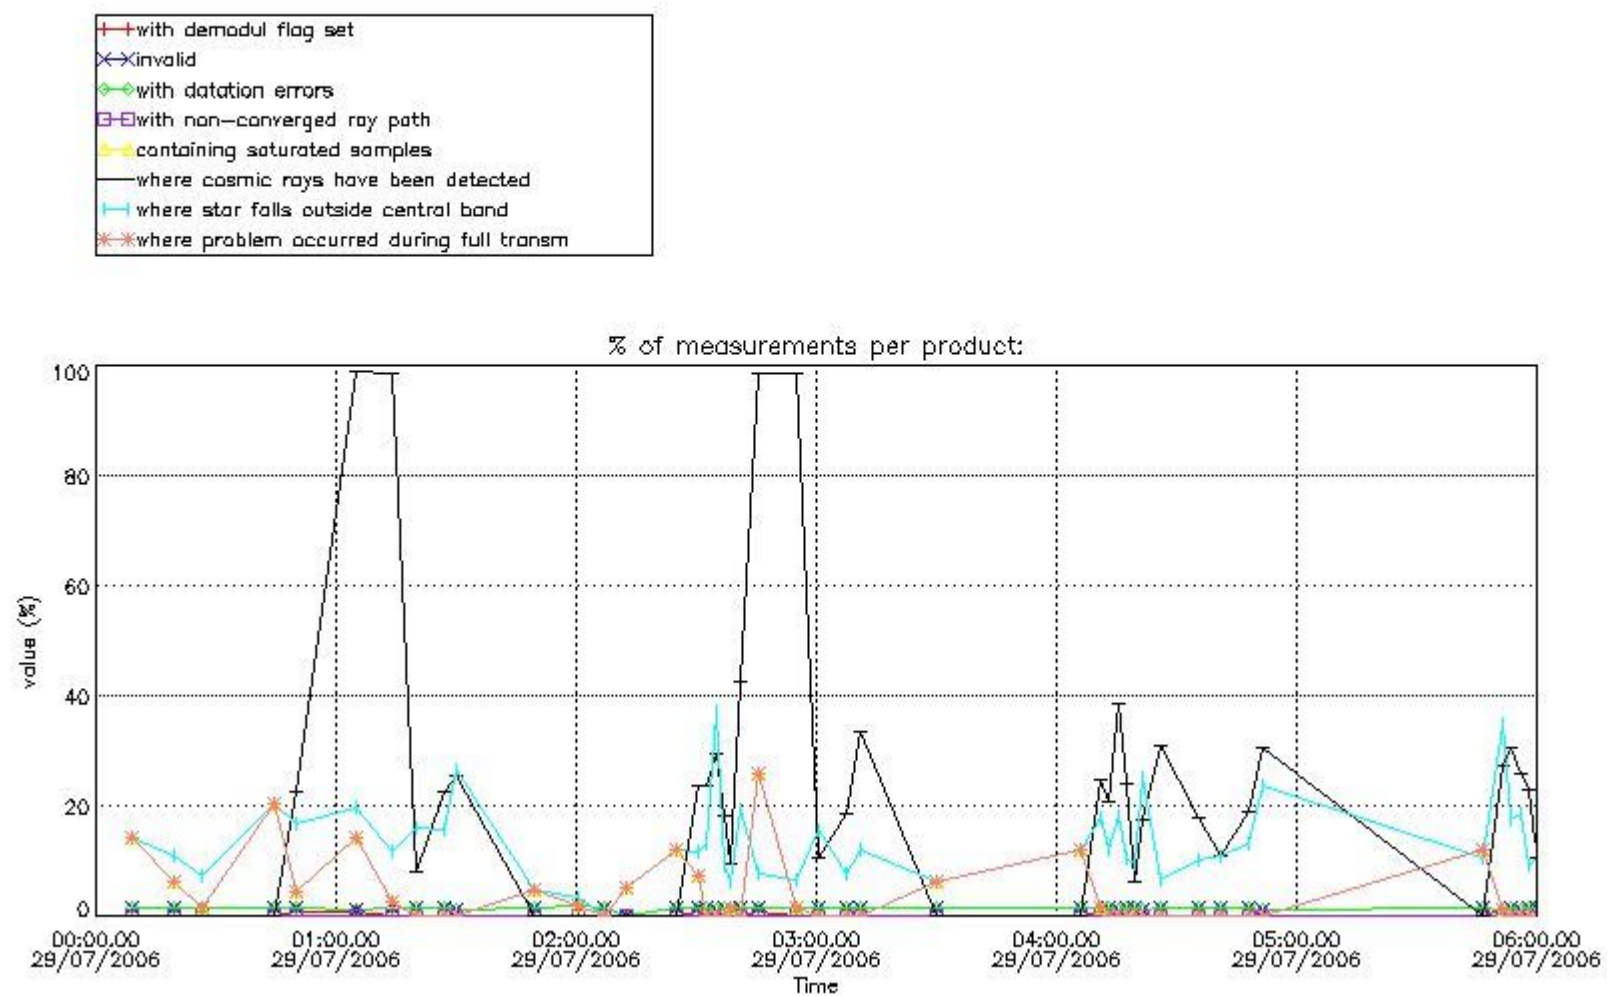

At least one measurement with demodulation flag set:	26.6667 %
Reference spectrum computed from DB:	0.00000 %
Reference spectrum with small number of measurements:	0.00000 %
SATU data not used:	0.00000 %

5.2 Plot quality information per product (time dependant)

5.3 Plot quality information per product (world map)