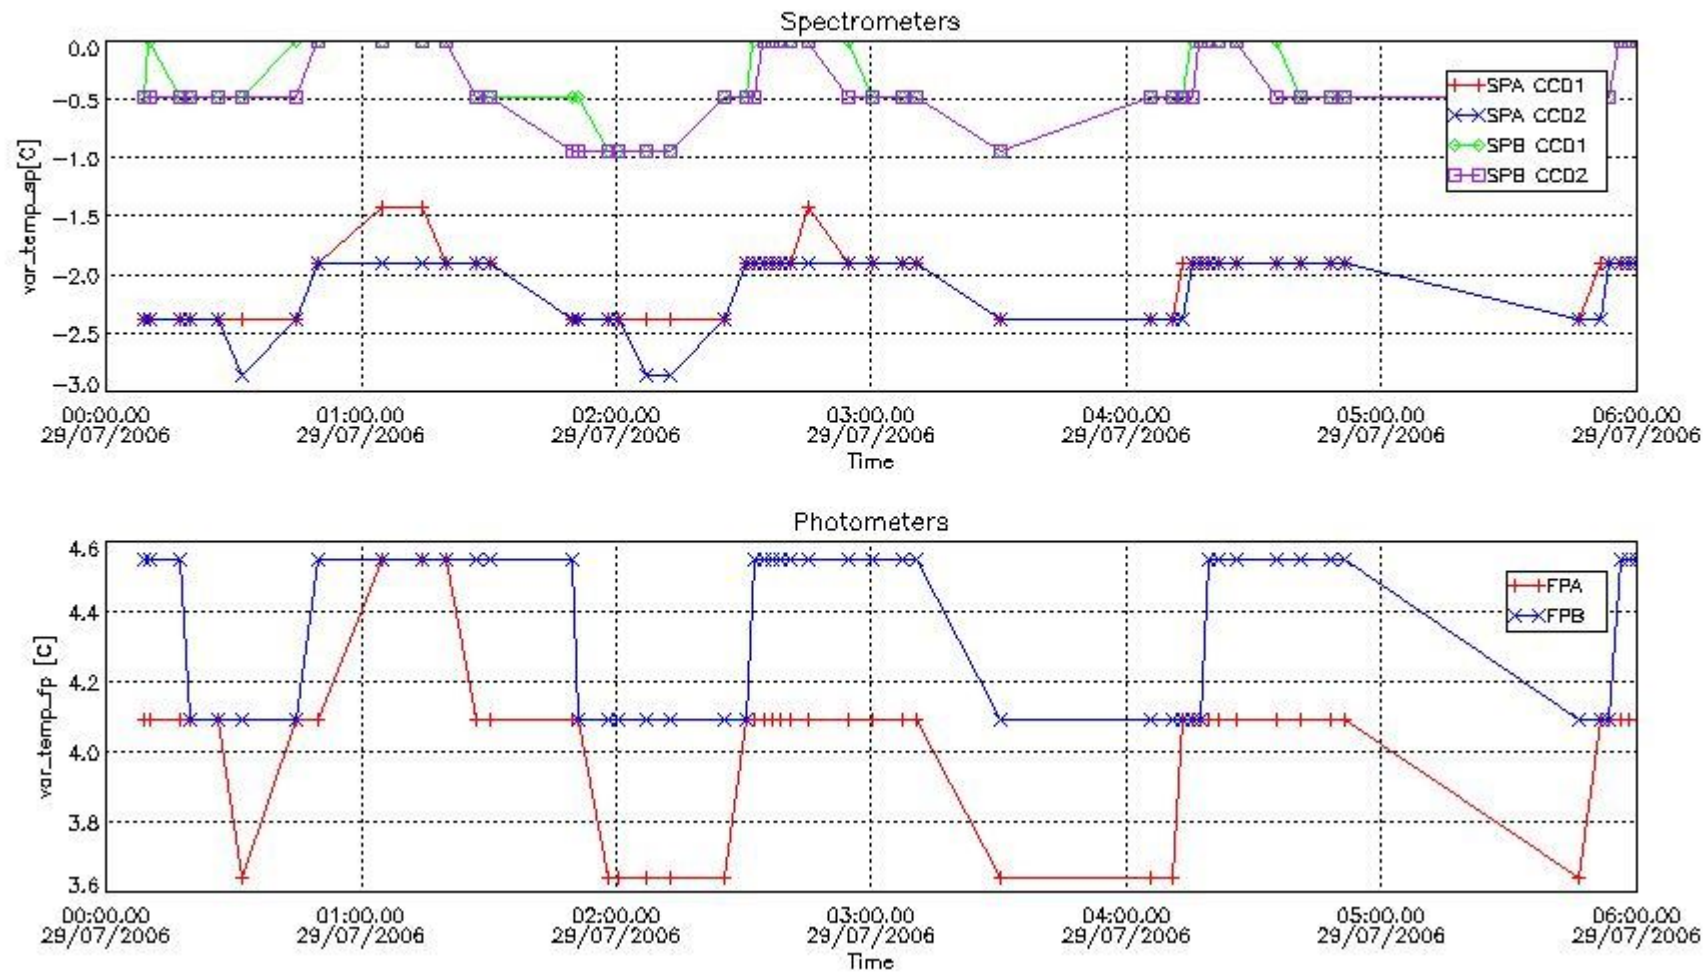

43	GOM_TRA_1PNPDE20060729_044805_000000352049_00463_23062_0010.N1	29-JUL-2006 04:48:05	Twilight	34.500	148	Alp Tuc	2.8780	4100.0	69	23062	No
44	GOM_TRA_1PNPDE20060729_045122_000000432049_00463_23062_0011.N1	29-JUL-2006 04:51:22	Bright	42.500	31	Alp Gru	1.7340	15200.	85	23062	No
45	GOM_TRA_1PNPDE20060729_054626_000000342049_00463_23062_0000.N1	29-JUL-2006 05:46:26	Twilight	33.500	6	13Alp Aur	0.080000	3400.0	67	23062	No
46	GOM_TRA_1PNPDE20060729_055134_000000462049_00463_23062_0001.N1	29-JUL-2006 05:51:34	Twilight	46.000	28	12Bet Tau	1.6500	15200.	92	23062	No
47	GOM_TRA_1PNPDE20060729_055336_000000352049_00463_23062_0002.N1	29-JUL-2006 05:53:36	Twilight	34.500	176	23Zet Tau	3.0200	22000.	69	23062	No
48	GOM_TRA_1PNPDE20060729_055600_000000412049_00463_23062_0003.N1	29-JUL-2006 05:56:00	Twilight	40.500	13	87Alp Tau	0.86700	3800.0	81	23062	No
49	GOM_TRA_1PNPDE20060729_055802_000000332049_00463_23062_0004.N1	29-JUL-2006 05:58:02	Twilight	33.000	27	24Gam Ori	1.6360	26000.	66	23062	No
50	GOM_TRA_1PNPDE20060729_055957_000000332049_00463_23062_0005.N1	29-JUL-2006 05:59:57	Twilight	33.000	30	46Eps Ori	1.6940	30000.	66	23062	No

3. Plot of GOMOS spectrometers and photometers temperatures from level 1b data

4. Overview of dark signal processing per product

The Dark Charge (DC) is a temperature-dependant signal added to the useful measurements and it is therefore subtracted from them during the processing. There are two phenomena that produce a continuous increase of the DC: the "hot pixels" (a pixel is "hot" when its DC exceeds by a significant amount its value measured on ground at the same temperature) and the "Random Telegraphic Signal" (abrupt change positive or negative of the CCD pixel signal, random in time, affecting only the DC part of the signal and not the photon generated signal).

In this section a list of products that did not use the Dark Sky Area (DSA) observation for the DC computation is given. It is also provided the mean DC plot per product for dark limb products with no error flag set.

4.1 All products used the DSA observation for the DC computation

4.2 Plot of mean dark charges per product: only products in DARK limb conditions without errors are used