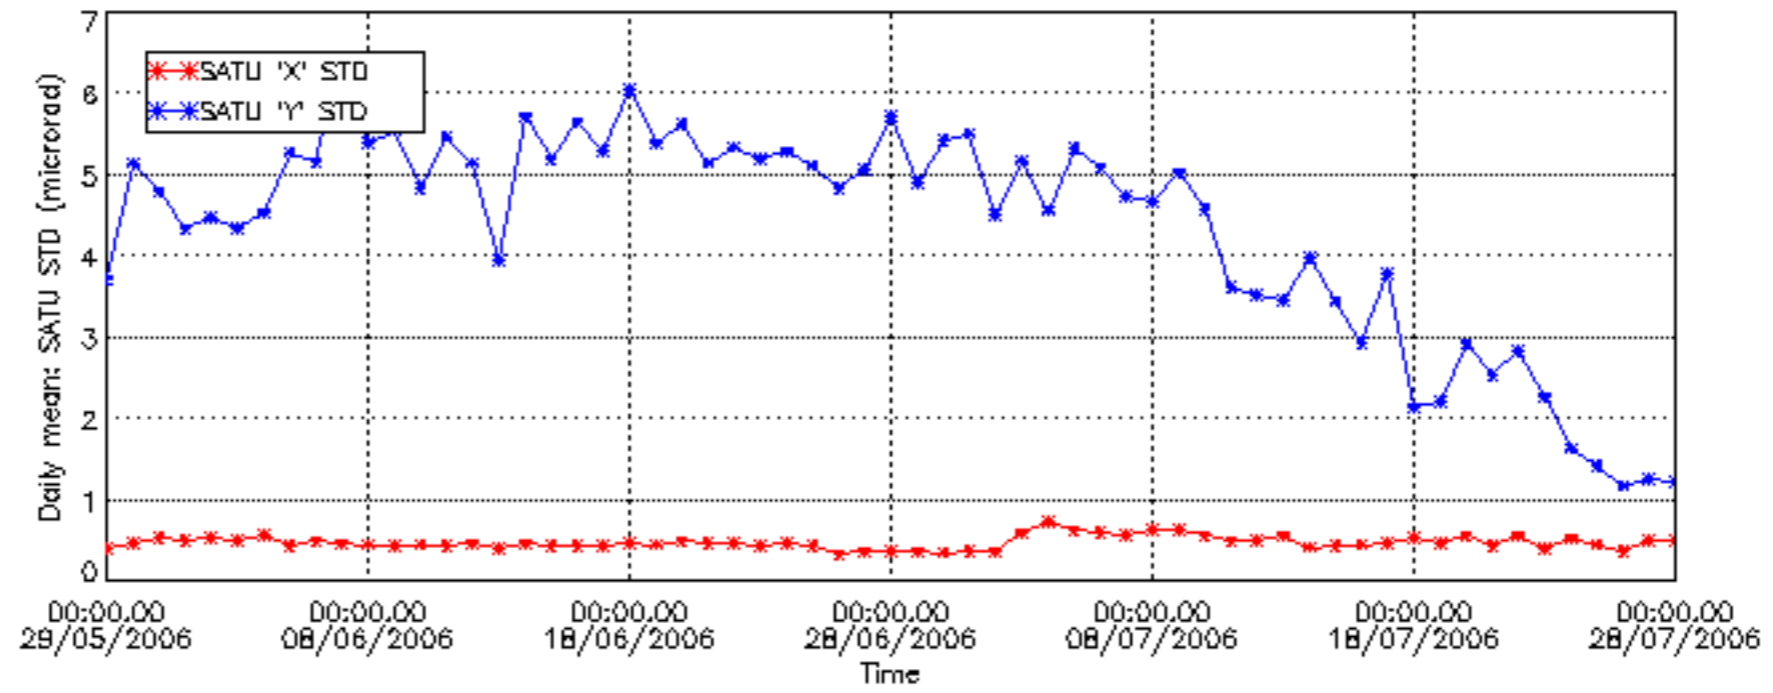

Tangent altitude at which the star is lost

Tangent altitude at which the star is lost

/nas3/ENVISAT/GOMOS/GOM_NL__0P/GOM_NL__0PNPDE20060701_004113_000049932049_00059_22658_0025.N1

1; -827.1; 01-JUL-2006 00:41:13; Dark ; 37.5; 165; 34Gam Eri ; 2.95; 3200;occ; 75; 18;22658
 2; -321.7; 01-JUL-2006 00:49:38; Dark ; 59.5; 0; ; 0.00; 0;occ; 119; 0;22658
 3; 35.0; 01-JUL-2006 00:55:35; Dark ; 46.0; 9; Alp Eri ; 0.45; 24000;occ; 92; 0;22659
 4; 482.2; 01-JUL-2006 01:03:02; Dark ; 41.5; 148; Alp Tuc ; 2.88; 4100;occ; 83; 0;22659
 5; 744.3; 01-JUL-2006 01:07:24; Dark ; 43.5; 45; Alp Pav ; 1.94; 26000;occ; 87; 0;22659
 6; 1062.5; 01-JUL-2006 01:12:43; Dark ; 38.0; 147; Alp Ara ; 2.88; 26000;occ; 76; 0;22659
 7; 1170.7; 01-JUL-2006 01:14:31; Dark ; 38.5; 40; The Sco ; 1.86; 7100;occ; 77; 0;22659
 8; 1270.5; 01-JUL-2006 01:16:11; Dark ; 39.0; 25; 35Lam Sco ; 1.62; 28000;occ; 78; 0;22659
 9; 1354.9; 01-JUL-2006 01:17:35; Dark ; 48.5; 116; 19Del Sgr ; 2.70; 4100;occ; 97; 0;22659
 10; 1642.4; 01-JUL-2006 01:22:22; Bright; 37.0; 86; 35Eta Oph ; 2.43; 10200;occ; 74; 0;22659
 11; 1981.8; 01-JUL-2006 01:28:02; Bright; 37.5; 126; 60Bet Oph ; 2.77; 4250;occ; 75; 0;22659
 12; 2121.9; 01-JUL-2006 01:30:22; Bright; 36.5; 59; 55Alp Oph ; 2.08; 8900;occ; 73; 0;22659
 13; 2283.2; 01-JUL-2006 01:33:03; Bright; 35.5; 127; 27Bet Her ; 2.78; 4700;occ; 71; 0;22659
 14; 2447.8; 01-JUL-2006 01:35:48; Bright; 34.5; 133; 40Zet Her ; 2.81; 6000;occ; 69; 0;22659
 15; 2809.2; 01-JUL-2006 01:41:49; Bright; 35.0; 130; 23Bet Dra ; 2.80; 5800;occ; 70; 0;22659
 16; 2952.2; 01-JUL-2006 01:44:12; Bright; 36.0; 119; 14Eta Dra ; 2.73; 4700;occ; 72; 0;22659
 17; 3191.1; 01-JUL-2006 01:48:11; Bright; 35.5; 60; 7Bet UMi ; 2.08; 3950;occ; 71; 0;22659
 18; 3444.7; 01-JUL-2006 01:52:25; Bright; 36.0; 49; 1Alp UMi ; 1.99; 6300;occ; 72; 0;22659
 19; 4063.2; 01-JUL-2006 02:02:43; Bright; 35.5; 160; 23Gam Per ; 2.93; 4700;occ; 71; 0;22659
 20; 4130.4; 01-JUL-2006 02:03:51; Bright; 36.5; 35; 33Alp Per ; 1.79; 6250;occ; 73; 0;22659