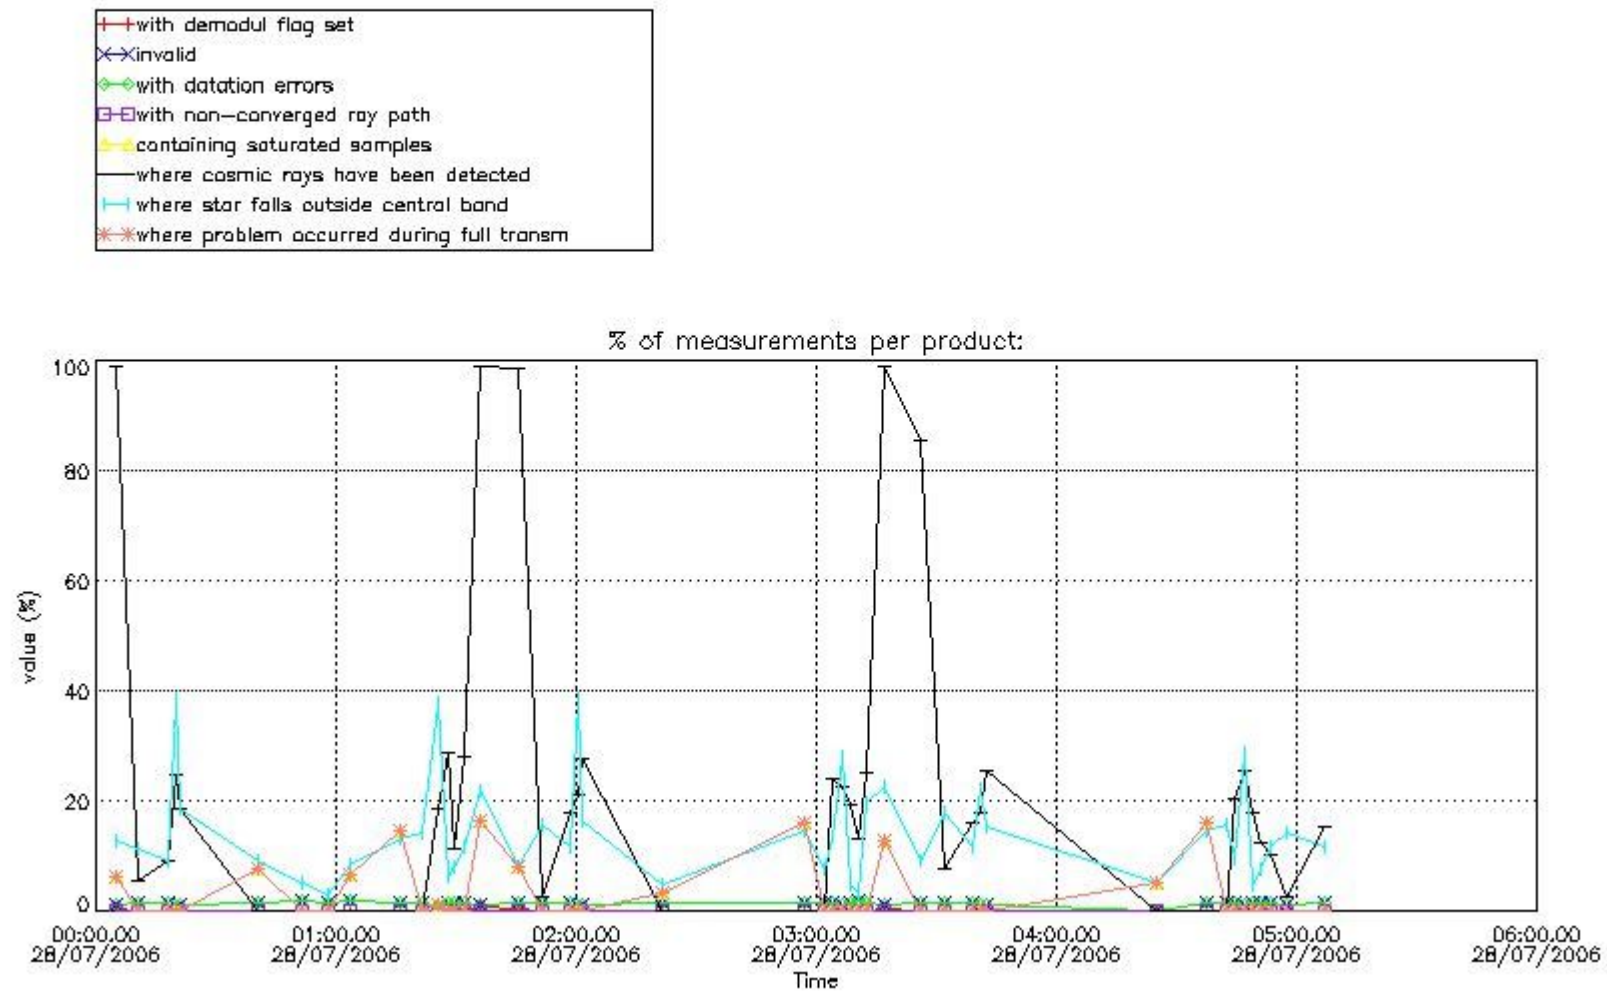

At least one measurement with demodulation flag set:	15.5556 %
Reference spectrum computed from DB:	0.00000 %
Reference spectrum with small number of measurements:	0.00000 %
SATU data not used:	0.00000 %

5.2 Plot quality information per product (time dependant)

5.3 Plot quality information per product (world map)