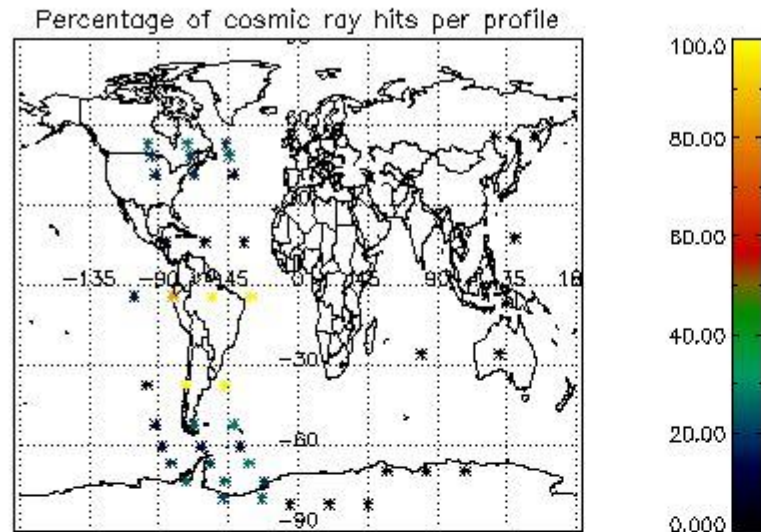

6. Statistics and plot of tangent altitude of the last measurement (DARK & BRIGHT products without errors)

6.1 Statistics on tangent altitude lost:

Statistics	DARK	BRIGHT	TWILIGHT
Mean:	16.057	22.293	15.387
St. deviation:	2.7507	1.6379	5.3573
Maximum:	20.139	24.258	21.353
Minimum:	11.928	20.020	3.3011
Number of data:	13.000	6.0000	26.000

6.2 Plot for DARK limb products