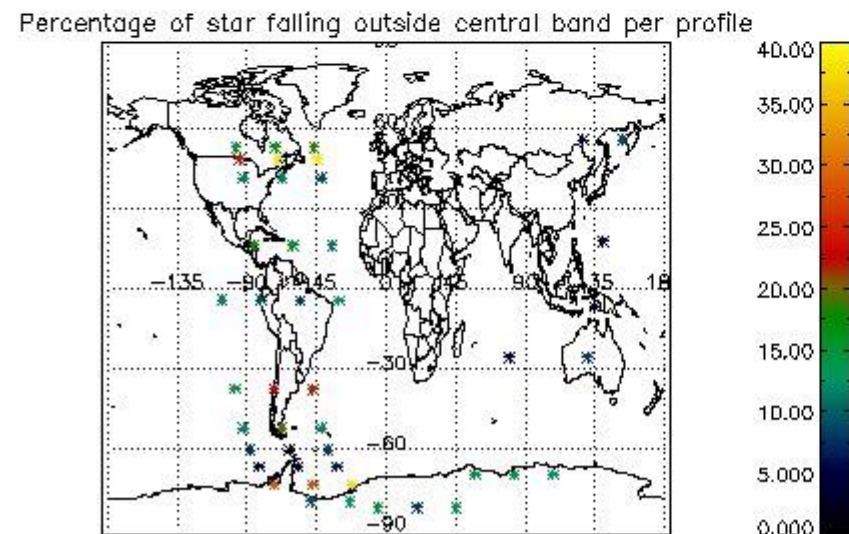

6. Statistics and plot of tangent altitude of the last measurement (DARK & BRIGHT products without errors)

6.1 Statistics on tangent altitude lost:

Statistics	DARK	BRIGHT	TWILIGHT
Mean:	16.057	22.293	15.387
St. deviation:	2.7507	1.6379	5.3573
Maximum:	20.139	24.258	21.353
Minimum:	11.928	20.020	3.3011
Number of data:	13.000	6.0000	26.000

6.2 Plot for DARK limb products