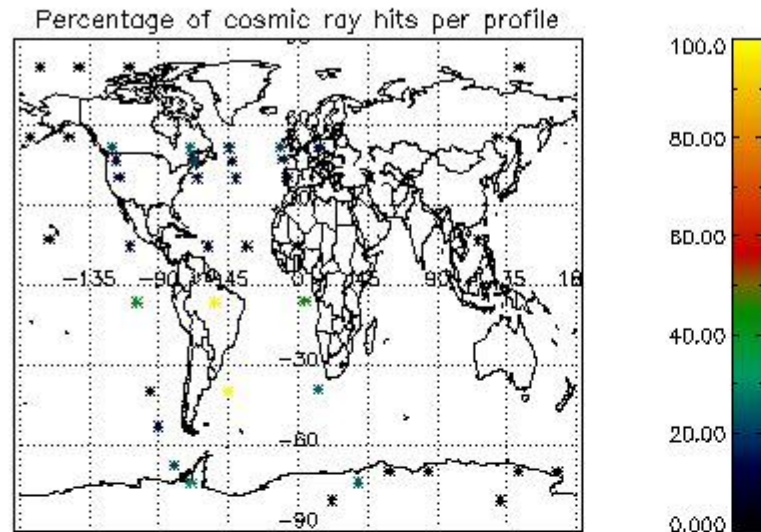

6. Statistics and plot of tangent altitude of the last measurement (DARK & BRIGHT products without errors)

6.1 Statistics on tangent altitude lost:

Statistics	DARK	BRIGHT	TWILIGHT
Mean:	16.942	19.875	13.253
St. deviation:	4.2211	2.5864	5.7091
Maximum:	25.068	26.347	20.398
Minimum:	11.502	17.258	4.1225
Number of data:	11.000	10.000	22.000

6.2 Plot for DARK limb products