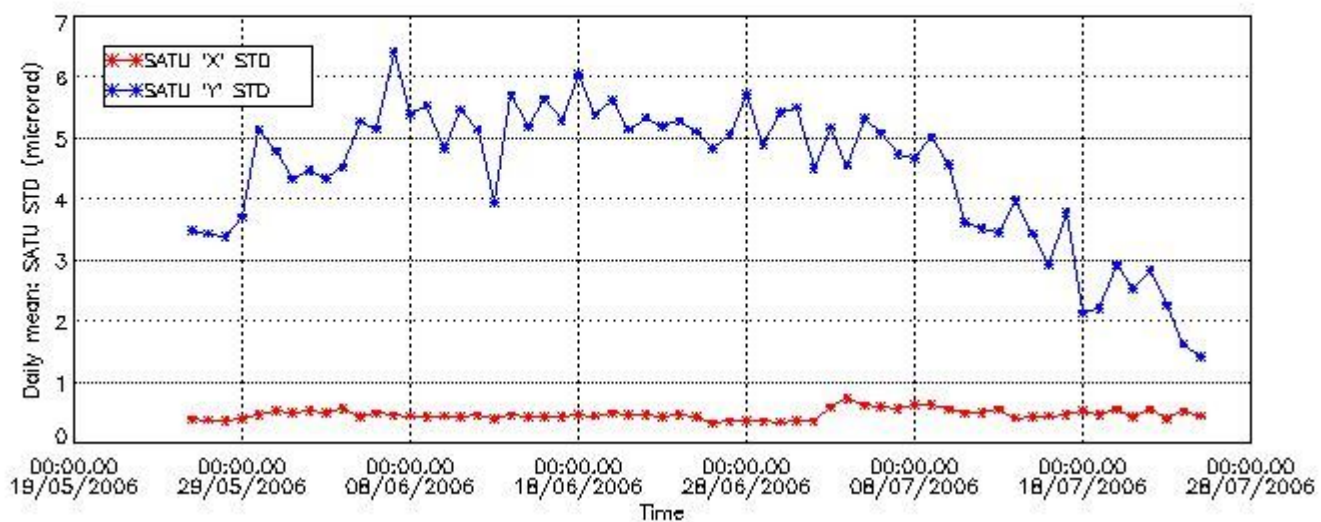

Number of data:	4500.0	4500.0	2800.0	2800.0

7.2.2 Trend of daily SATU NEA St. deviation during the last two months (dark limb)

The long term trend of the SATU 'X' and 'Y' standard deviations should be constant during the whole mission.

8. Auxiliary Data Files used for the production reported in section 2.2

The number reported in the third column indicates since which file (see list in section 2.2) the corresponding auxiliary file has been used. The fourth column is the date of those product files.

Type	Auxiliary Filename	Used since product	Used since product date
INST_PHYS_CHARACTERISTICS	GOM_INS_AXVIEC20030716_105425_20030716_120000_20100101_000000	1	25-JUL-2006 00:04:27
CALIBRATION_DATABASE	GOM_CAL_AXVIEC20060712_153513_20060710_000000_20100101_000000	1	25-JUL-2006 00:04:27
LEVEL-1B_PROC_CONFIG	GOM_PR1_AXVIEC20040401_083133_20020324_200000_20100101_000000	1	25-JUL-2006 00:04:27
STAR_CATALOGUE	GOM_CAT_AXVIEC20020121_161009_20020101_000000_20200101_000000	1	25-JUL-2006 00:04:27
STELLAR_SPECTRA_DATABANK	GOM_STS_AXVIEC20020121_165822_20020101_000000_20200101_000000	1	25-JUL-2006 00:04:27
ECMWF_FILE	AUX_ECF_AXNECM20060724_062209_20060724_210000_20060725_090000	1	25-JUL-2006 00:04:27
ECMWF_FILE	AUX_ECF_AXNECM20060724_181729_20060725_030000_20060725_150000	17	25-JUL-2006 04:31:40
ECMWF_FILE	AUX_ECF_AXNECM20060725_061805_20060725_150000_20060726_030000	29	25-JUL-2006 20:20:50
ECMWF_FILE	AUX_ECF_AXNECM20060725_062745_20060725_210000_20060726_090000	39	25-JUL-2006 21:37:13
OPTIONAL_ECMWF_FILE	NOT USED	1	25-JUL-2006 00:04:27
ORBIT_DATA_FILE	DOR_NAV_OPNPDE20060724_234354_000057382049_00402_23001_0196.N1	1	25-JUL-2006 00:04:27
ORBIT_DATA_FILE	DOR_NAV_OPNPDE20060725_012451_000041442049_00403_23002_0197.N1	16	25-JUL-2006 02:51:04
ORBIT_DATA_FILE	DOR_NAV_OPNPDE20060725_042011_000057382049_00405_23004_0199.N1	17	25-JUL-2006 04:31:40
ORBIT_DATA_FILE	AUX_FPO_AXVPDS20060725_000729_20060724_185837_20060803_202450	29	25-JUL-2006 20:20:50
ORBIT_DATA_FILE	DOR_NAV_OPNPDE20060725_213056_000060562049_00415_23014_0201.N1	39	25-JUL-2006 21:37:13