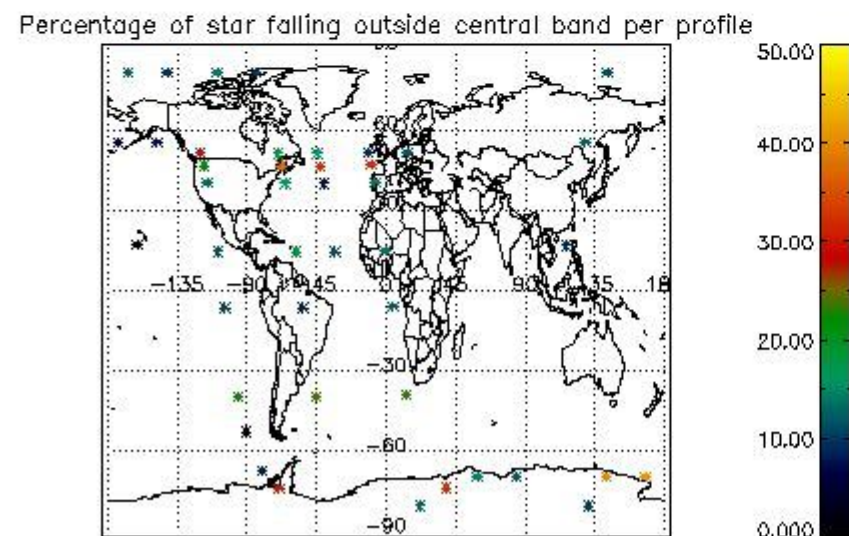

6. Statistics and plot of tangent altitude of the last measurement (DARK & BRIGHT products without errors)

6.1 Statistics on tangent altitude lost:

Statistics	DARK	BRIGHT	TWILIGHT
Mean:	16.942	19.875	13.253
St. deviation:	4.2211	2.5864	5.7091
Maximum:	25.068	26.347	20.398
Minimum:	11.502	17.258	4.1225
Number of data:	11.000	10.000	22.000

6.2 Plot for DARK limb products