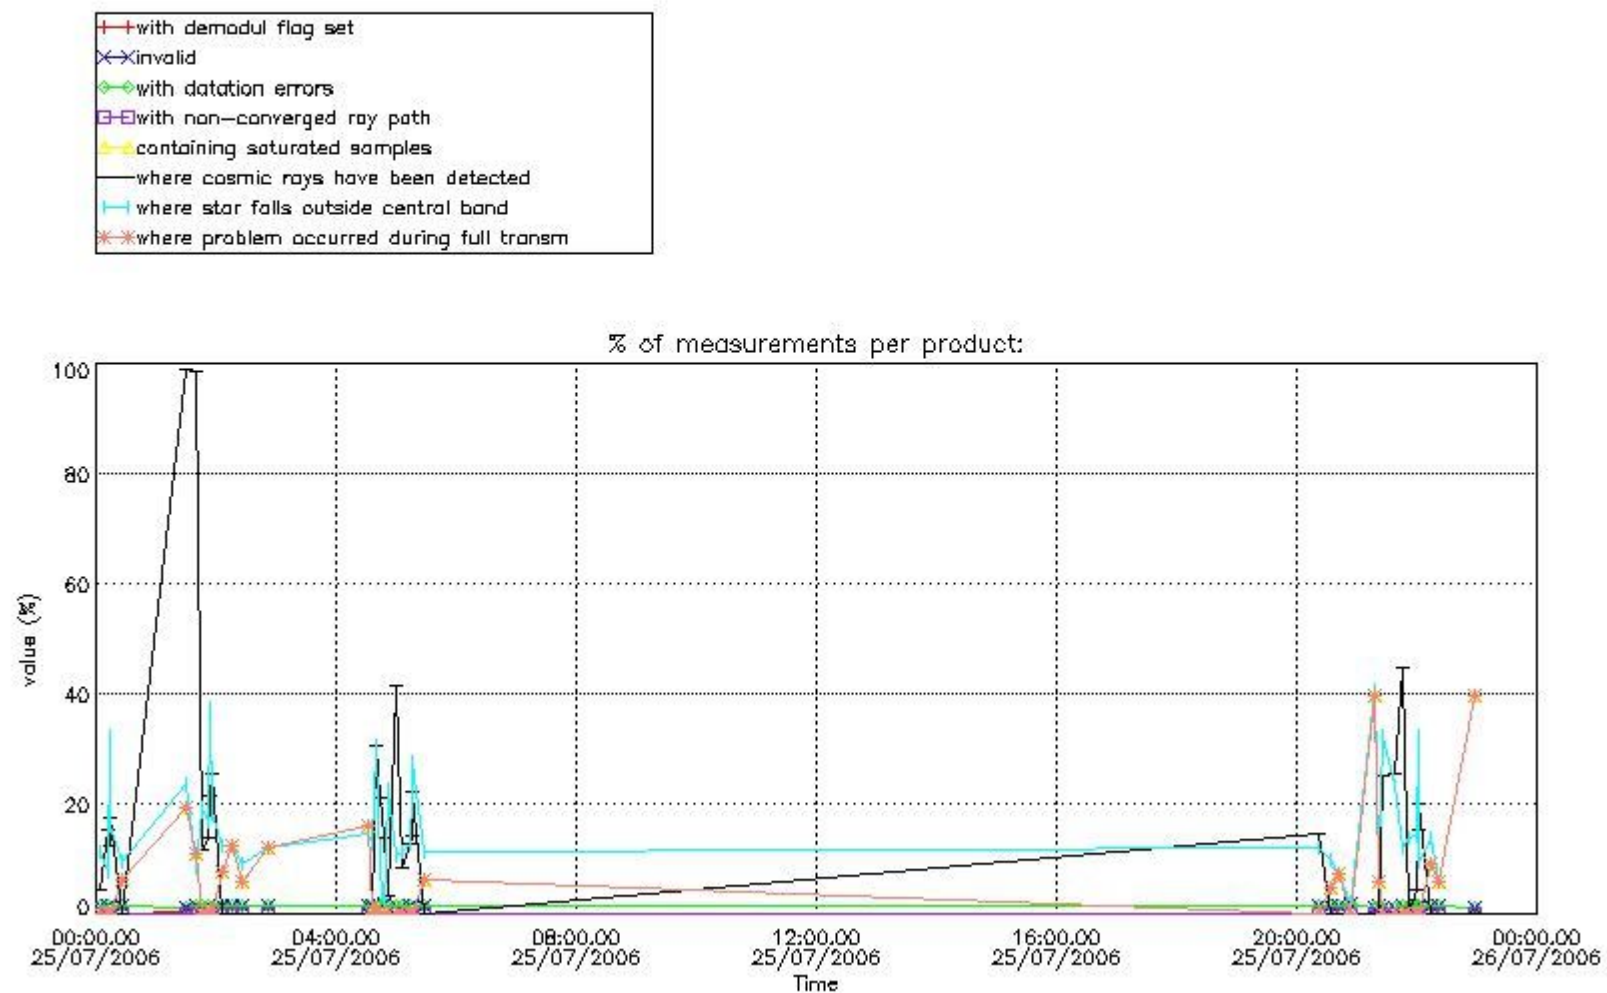

5. Demodulation flag and quality information monitoring

In this section it is presented the modulation information extracted from the pcd (product confidence data) at measurement level and information extracted from the Quality Summary dataset. Only products without errors (error flag in the MPH set to "0") are used.

5.1 Percentage of products during reporting period with:

At least one measurement with demodulation flag set:	13.9535 %
Reference spectrum computed from DB:	0.00000 %
Reference spectrum with small number of measurements:	0.00000 %
SATU data not used:	0.00000 %

5.2 Plot quality information per product (time dependant)

5.3 Plot quality information per product (world map)