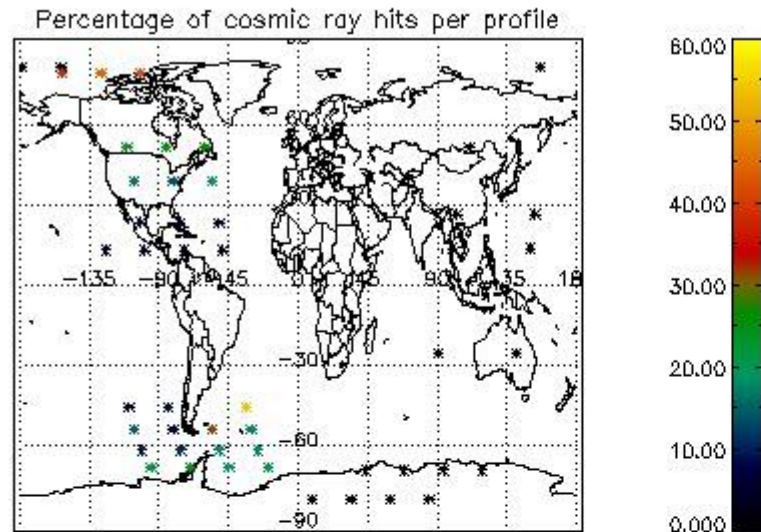

6. Statistics and plot of tangent altitude of the last measurement (DARK & BRIGHT products without errors)

6.1 Statistics on tangent altitude lost:

Statistics	DARK	BRIGHT	TWILIGHT
Mean:	16.530	18.208	15.096
St. deviation:	4.0490	7.4727	4.1850
Maximum:	21.400	29.433	20.477
Minimum:	7.0264	4.1422	4.1584
Number of data:	14.000	13.000	22.000

6.2 Plot for DARK limb products