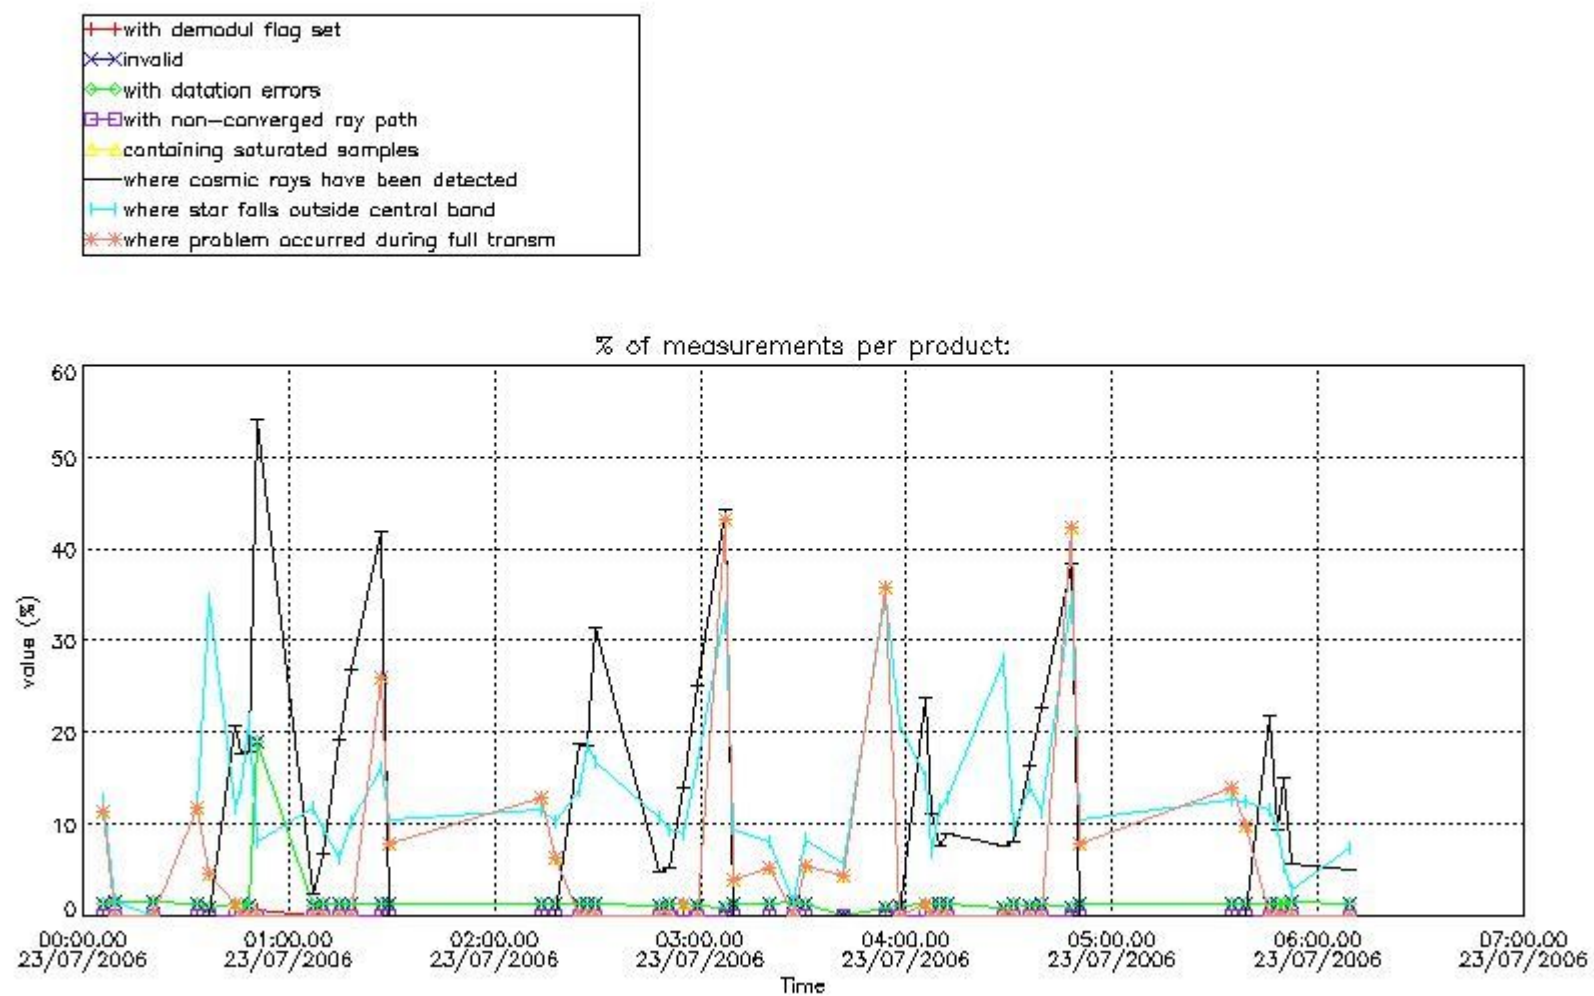

At least one measurement with demodulation flag set:	8.16327 %
Reference spectrum computed from DB:	0.00000 %
Reference spectrum with small number of measurements:	0.00000 %
SATU data not used:	0.00000 %

5.2 Plot quality information per product (time dependant)

5.3 Plot quality information per product (world map)