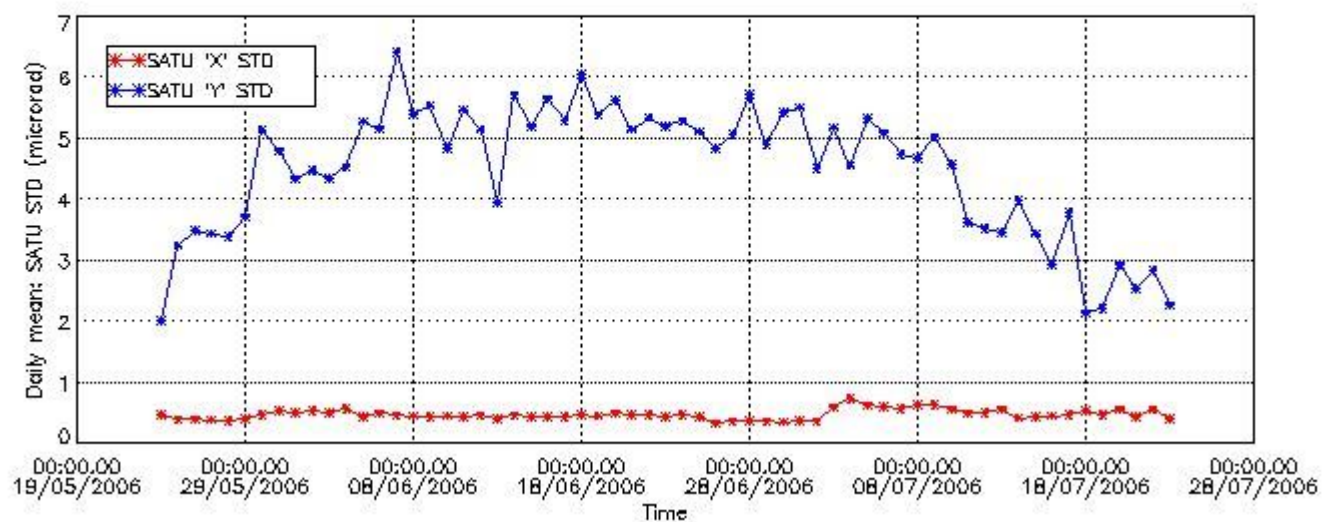

Number of data:	12450.	12450.	10850.	10850.

7.2.2 Trend of daily SATU NEA St. deviation during the last two months (dark limb)

The long term trend of the SATU 'X' and 'Y' standard deviations should be constant during the whole mission.

8. Auxiliary Data Files used for the production reported in section 2.2

The number reported in the third column indicates since which file (see list in section 2.2) the corresponding auxiliary file has been used. The fourth column is the date of those product files.

Type	Auxiliary Filename	Used since product	Used since product date
INST_PHYS_CHARACTERISTICS	GOM_INS_AXVIEC20030716_105425_20030716_120000_20100101_000000	1	23-JUL-2006 00:05:52
CALIBRATION_DATABASE	GOM_CAL_AXVIEC20060712_153513_20060710_000000_20100101_000000	1	23-JUL-2006 00:05:52
LEVEL-1B_PROC_CONFIG	GOM_PR1_AXVIEC20040401_083133_20020324_200000_20100101_000000	1	23-JUL-2006 00:05:52
STAR_CATALOGUE	GOM_CAT_AXVIEC20020121_161009_20020101_000000_20200101_000000	1	23-JUL-2006 00:05:52
STELLAR_SPECTRA_DATABANK	GOM_STS_AXVIEC20020121_165822_20020101_000000_20200101_000000	1	23-JUL-2006 00:05:52
ECMWF_FILE	AUX_ECA_AXNECM20060723_061116_20060722_210000_20060723_090000	1	23-JUL-2006 00:05:52
ECMWF_FILE	AUX_ECF_AXNECM20060722_063107_20060722_210000_20060723_090000	9	23-JUL-2006 00:50:47
ECMWF_FILE	AUX_ECA_AXNECM20060723_061116_20060722_210000_20060723_090000	28	23-JUL-2006 03:27:04
ECMWF_FILE	AUX_ECF_AXNECM20060722_183104_20060723_030000_20060723_150000	31	23-JUL-2006 03:54:10
OPTIONAL_ECMWF_FILE	NOT USED	1	23-JUL-2006 00:05:52
ORBIT_DATA_FILE	DOR_NAV_OPNPDE20060722_230659_000057382049_00373_22972_0181.N1	1	23-JUL-2006 00:05:52
ORBIT_DATA_FILE	AUX_FPO_AXVPDS20060722_231052_20060722_182115_20060801_212804	16	23-JUL-2006 02:13:34
ORBIT_DATA_FILE	DOR_NAV_OPNPDE20060723_034316_000057382049_00376_22975_0184.N1	31	23-JUL-2006 03:54:10