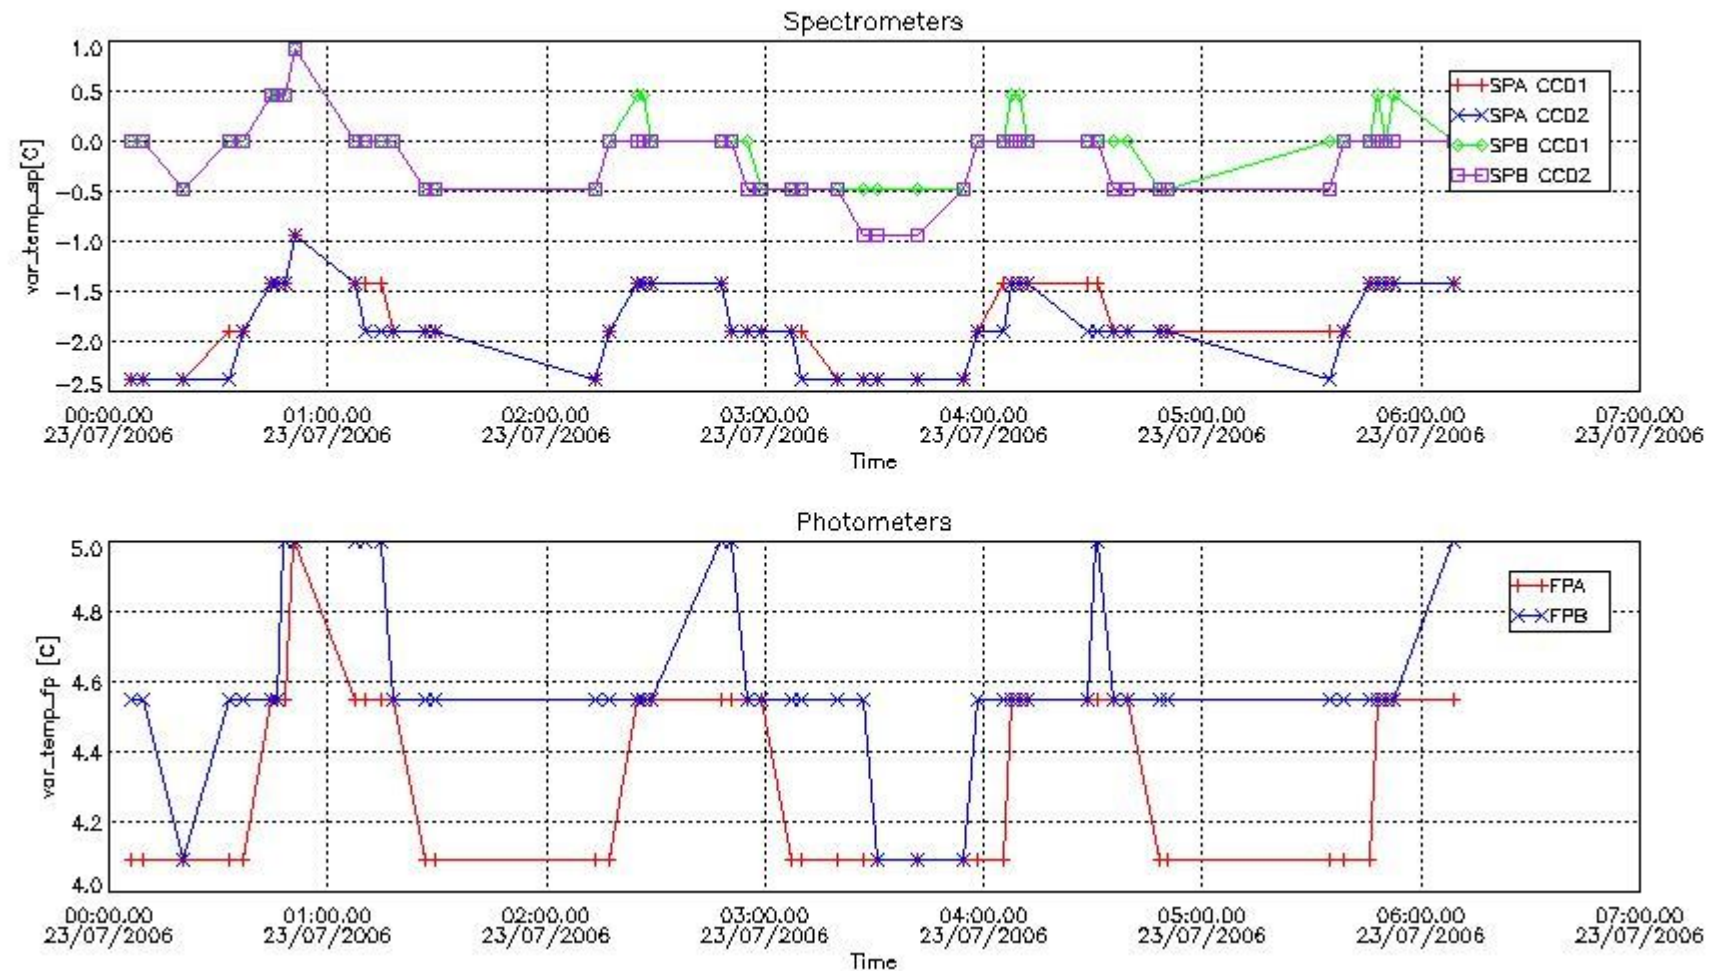

43	GOM_TRA_1PNPDE20060723_053446_000000402049_00377_22976_0000.N1	23-JUL-2006 05:34:46	Twilight	39.500	6	13Alp Aur	0.080000	3400.0	79	22976	No
44	GOM_TRA_1PNPDE20060723_053840_000000412049_00377_22976_0001.N1	23-JUL-2006 05:38:40	Twilight	40.500	114	31ot Aur	2.6930	4600.0	81	22976	No
45	GOM_TRA_1PNPDE20060723_054603_000000392049_00377_22976_0002.N1	23-JUL-2006 05:46:03	Twilight	39.000	27	24Gam Ori	1.6360	26000.	78	22976	No
46	GOM_TRA_1PNPDE20060723_054759_000000372049_00377_22976_0003.N1	23-JUL-2006 05:47:59	Twilight	37.000	30	46Eps Ori	1.6940	30000.	74	22976	No
47	GOM_TRA_1PNPDE20060723_055015_000000372049_00377_22976_0004.N1	23-JUL-2006 05:50:15	Dark	36.500	7	19Bet Ori	0.10000	14000.	73	22976	No
48	GOM_TRA_1PNPDE20060723_055235_000000352049_00377_22976_0005.N1	23-JUL-2006 05:52:35	Dark	35.000	101	11Alp Lep	2.5820	7000.0	70	22976	No
49	GOM_TRA_1PNPDE20060723_060907_000000412049_00378_22977_0006.N1	23-JUL-2006 06:09:07	Dark	40.500	9	Alp Eri	0.45300	24000.	81	22977	No

3. Plot of GOMOS spectrometers and photometers temperatures from level 1b data

4. Overview of dark signal processing per product

The Dark Charge (DC) is a temperature-dependant signal added to the useful measurements and it is therefore subtracted from them during the processing. There are two phenomena that produce a continuous increase of the DC: the "hot pixels" (a pixel is "hot" when its DC exceeds by a significant amount its value measured on ground at the same temperature) and the "Random Telegraphic Signal" (abrupt change positive or negative of the CCD pixel signal, random in time, affecting only the DC part of the signal and not the photon generated signal).

In this section a list of products that did not use the Dark Sky Area (DSA) observation for the DC computation is given. It is also provided the mean DC plot per product for dark limb products with no error flag set.

4.1 All products used the DSA observation for the DC computation

4.2 Plot of mean dark charges per product: only products in DARK limb conditions without errors are used