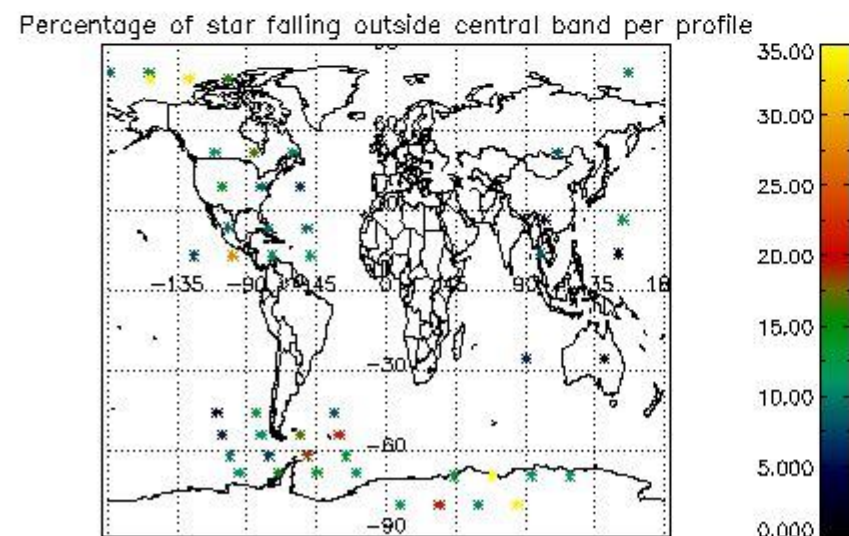

6. Statistics and plot of tangent altitude of the last measurement (DARK & BRIGHT products without errors)

6.1 Statistics on tangent altitude lost:

Statistics	DARK	BRIGHT	TWILIGHT
Mean:	16.530	18.208	15.096
St. deviation:	4.0490	7.4727	4.1850
Maximum:	21.400	29.433	20.477
Minimum:	7.0264	4.1422	4.1584
Number of data:	14.000	13.000	22.000

6.2 Plot for DARK limb products