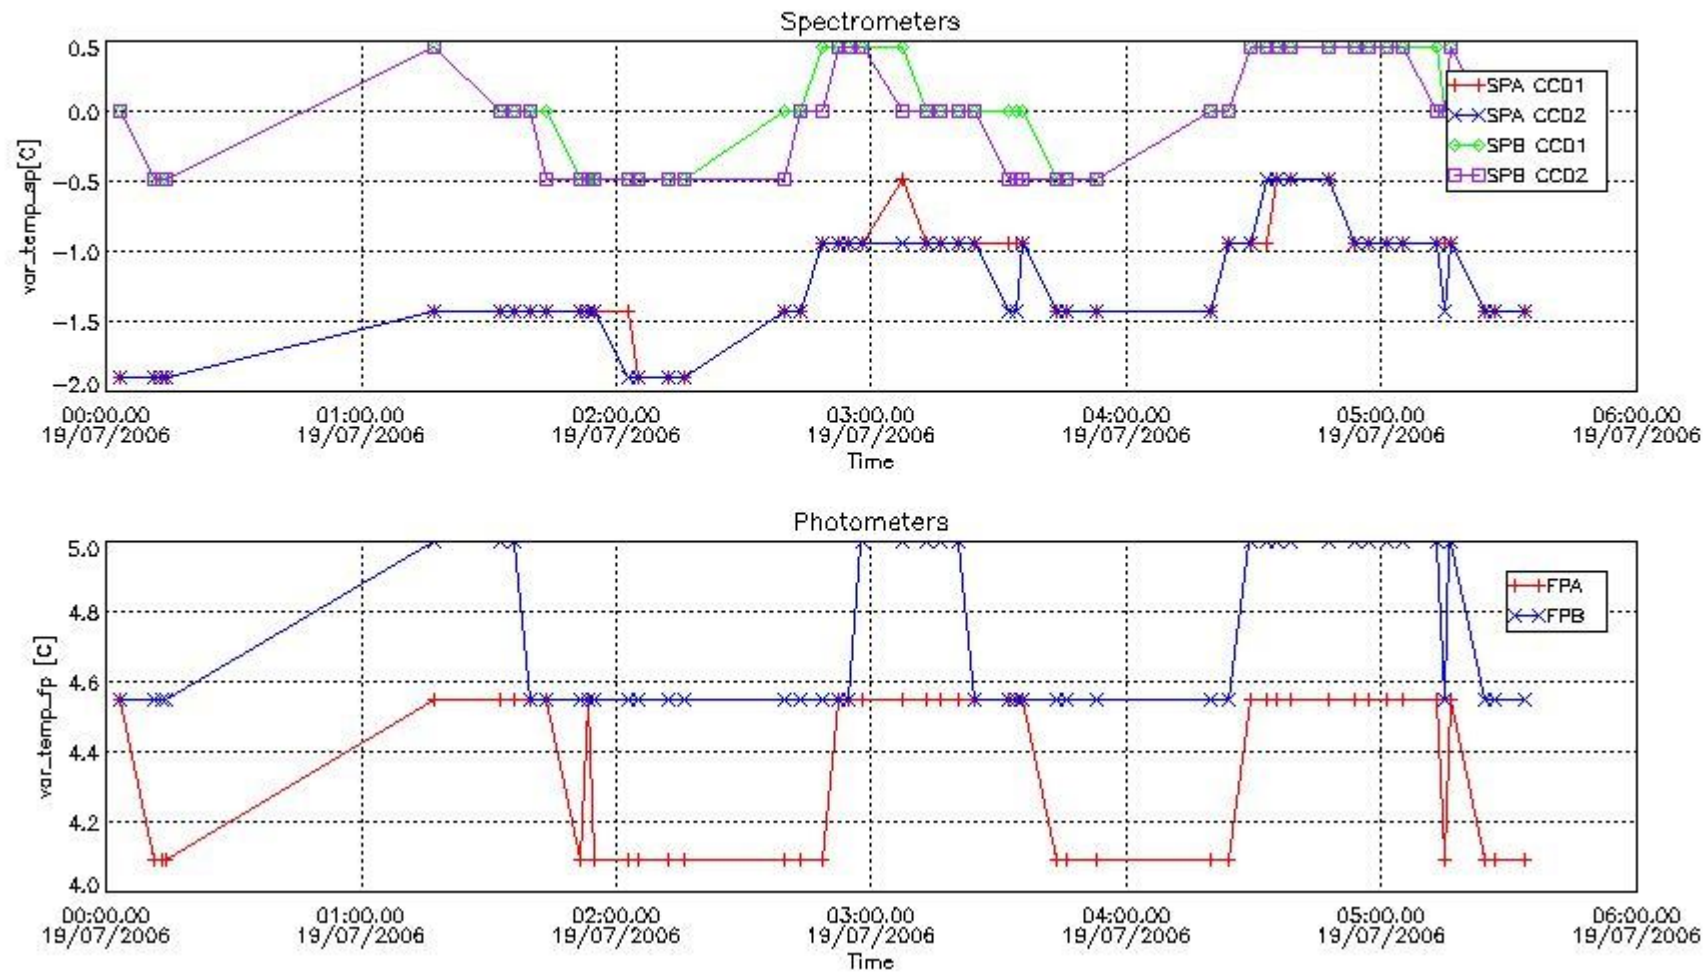

43	GOM_TRA_1PNPDE20060719_050112_000000432049_00320_22919_0009.N1	19-JUL-2006 05:01:12	Twilight	42.500	148	Alp Tuc	2.8780	4100.0	85	22919	No
44	GOM_TRA_1PNPDE20060719_050457_000000402049_00320_22919_0010.N1	19-JUL-2006 05:04:57	Twilight	39.500	45	Alp Pav	1.9400	26000.	79	22919	No
45	GOM_TRA_1PNPDE20060719_051253_000000432049_00320_22919_0011.N1	19-JUL-2006 05:12:53	Bright	42.500	38	20Eps Sgr	1.8360	11000.	85	22919	No
46	GOM_TRA_1PNPDE20060719_051447_000000392049_00320_22919_0012.N1	19-JUL-2006 05:14:47	Bright	39.000	57	34Sig Sgr	2.0660	26000.	78	22919	No
47	GOM_TRA_1PNPDE20060719_051608_000000392049_00320_22919_0013.N1	19-JUL-2006 05:16:08	Bright	38.500	155	41Pi Sgr	2.9000	6600.0	77	22919	No
48	GOM_TRA_1PNPDE20060719_052405_000000352049_00320_22919_0014.N1	19-JUL-2006 05:24:05	Bright	35.000	126	60Bet Oph	2.7700	4250.0	70	22919	No
49	GOM_TRA_1PNPDE20060719_052622_000000342049_00320_22919_0015.N1	19-JUL-2006 05:26:22	Bright	34.000	59	55Alp Oph	2.0800	8900.0	68	22919	No
50	GOM_TRA_1PNPDE20060719_053338_000000412049_00320_22919_0016.N1	19-JUL-2006 05:33:38	Bright	41.000	5	3Alp Lyr	0.033000	11000.	82	22919	No

3. Plot of GOMOS spectrometers and photometers temperatures from level 1b data

4. Overview of dark signal processing per product

The Dark Charge (DC) is a temperature-dependant signal added to the useful measurements and it is therefore subtracted from them during the processing. There are two phenomena that produce a continuous increase of the DC: the "hot pixels" (a pixel is "hot" when its DC exceeds by a significant amount its value measured on ground at the same temperature) and the "Random Telegraphic Signal" (abrupt change positive or negative of the CCD pixel signal, random in time, affecting only the DC part of the signal and not the photon generated signal).

In this section a list of products that did not use the Dark Sky Area (DSA) observation for the DC computation is given. It is also provided the mean DC plot per product for dark limb products with no error flag set.

4.1 All products used the DSA observation for the DC computation

4.2 Plot of mean dark charges per product: only products in DARK limb conditions without errors are used