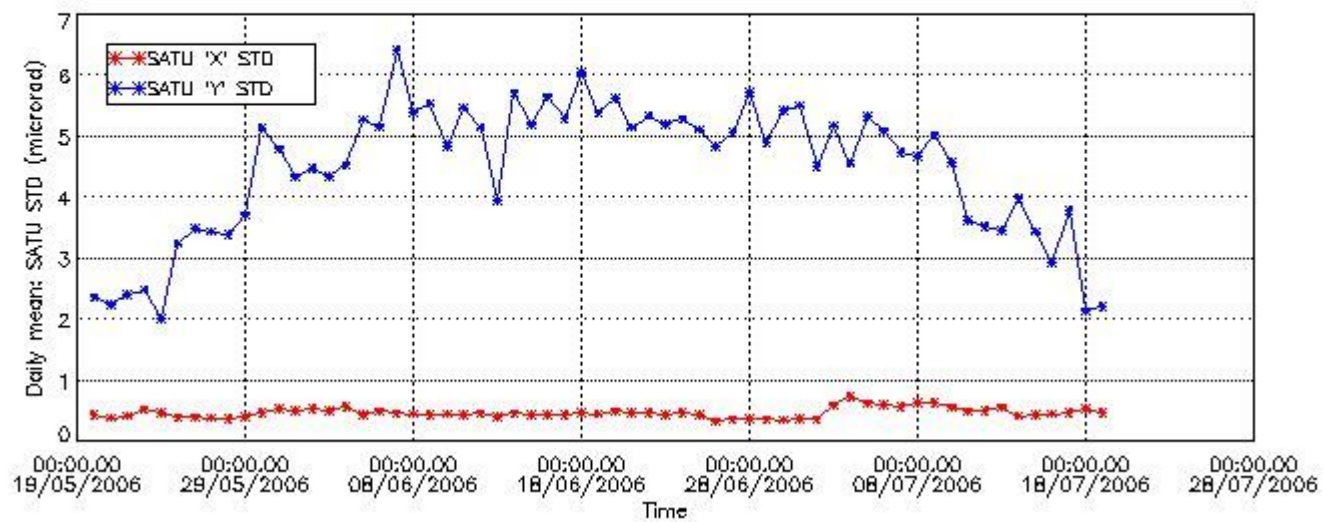

Number of data:	12300.	12300.	18650.	18650.

7.2.2 Trend of daily SATU NEA St. deviation during the last two months (dark limb)

The long term trend of the SATU 'X' and 'Y' standard deviations should be constant during the whole mission.

8. Auxiliary Data Files used for the production reported in section 2.2

The number reported in the third column indicates since which file (see list in section 2.2) the corresponding auxiliary file has been used. The fourth column is the date of those product files.

Type	Auxiliary Filename	Used since product	Used since product date
INST_PHYS_CHARACTERISTICS	GOM_INS_AXVIEC20030716_105425_20030716_120000_20100101_000000	1	19-JUL-2006 00:03:08
CALIBRATION_DATABASE	GOM_CAL_AXVIEC20060712_153513_20060710_000000_20100101_000000	1	19-JUL-2006 00:03:08
LEVEL-1B_PROC_CONFIG	GOM_PR1_AXVIEC20040401_083133_20020324_200000_20100101_000000	1	19-JUL-2006 00:03:08
STAR_CATALOGUE	GOM_CAT_AXVIEC20020121_161009_20020101_000000_20200101_000000	1	19-JUL-2006 00:03:08
STELLAR_SPECTRA_DATABANK	GOM_STS_AXVIEC20020121_165822_20020101_000000_20200101_000000	1	19-JUL-2006 00:03:08
ECMWF_FILE	AUX_ECF_AXNECM20060718_062444_20060718_210000_20060719_090000	1	19-JUL-2006 00:03:08
ECMWF_FILE	AUX_ECF_AXNECM20060718_182440_20060719_030000_20060719_150000	34	19-JUL-2006 04:19:58
OPTIONAL_ECMWF_FILE	NOT USED	1	19-JUL-2006 00:03:08
ORBIT_DATA_FILE	DOR_NAV_OPNPDE20060718_233407_000057382049_00316_22915_0153.N1	1	19-JUL-2006 00:03:08
ORBIT_DATA_FILE	DOR_NAV_OPNPDE20060719_011503_000038252049_00317_22916_0154.N1	17	19-JUL-2006 02:39:22
ORBIT_DATA_FILE	DOR_NAV_OPNPDE20060719_041023_000054192049_00319_22918_0156.N1	34	19-JUL-2006 04:19:58