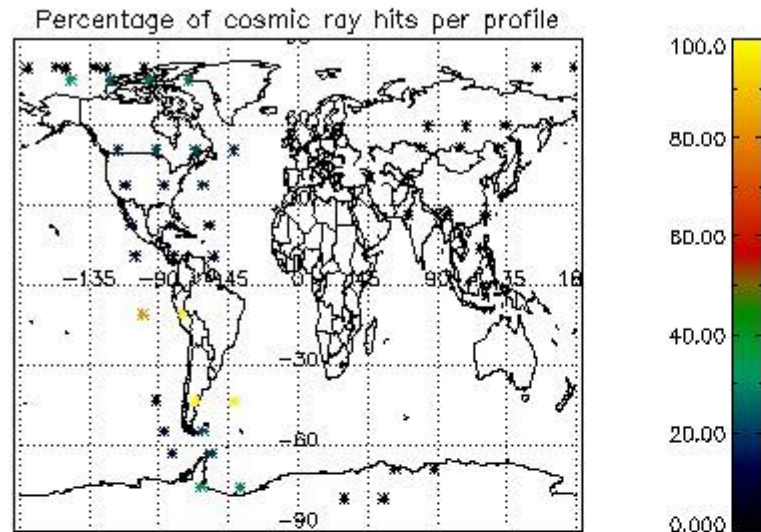

6. Statistics and plot of tangent altitude of the last measurement (DARK & BRIGHT products without errors)

6.1 Statistics on tangent altitude lost:

Statistics	DARK	BRIGHT	TWILIGHT
Mean:	14.922	18.479	15.552
St. deviation:	4.5019	3.1971	3.6385
Maximum:	20.409	23.939	18.308
Minimum:	7.6019	11.855	4.8263
Number of data:	13.000	22.000	15.000

6.2 Plot for DARK limb products