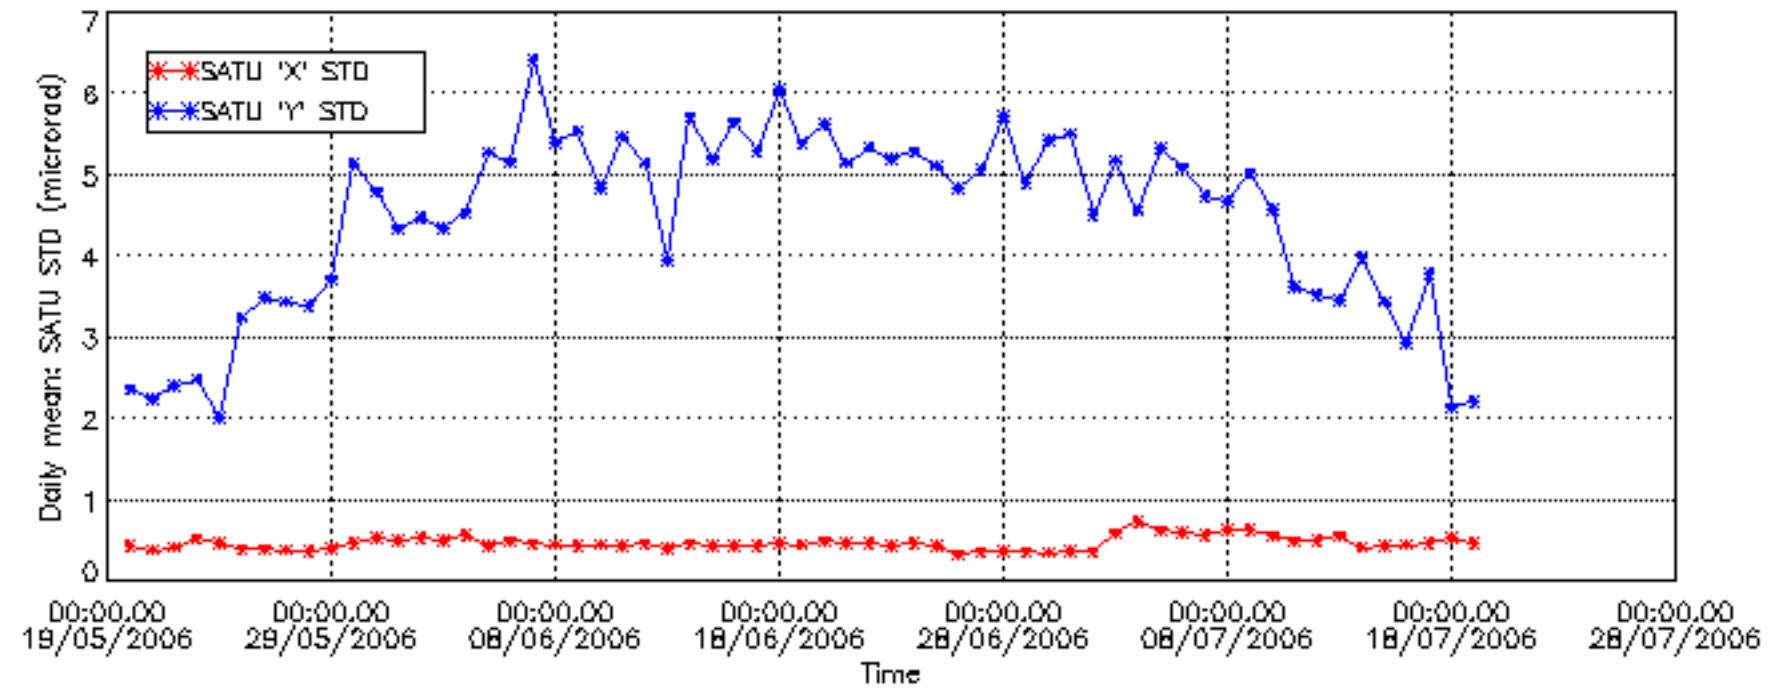

Tangent altitude at which the star is lost

Tangent altitude at which the star is lost

/nas3/ENVISAT/GOMOS/GOM_NL__0P/GOM_NL__0PNPDE20060701_004113_000049932049_00059_22658_0025.N1

1; -827.1; 01-JUL-2006 00:41:13; Dark ; 37.5; 165; 34Gam Eri ; 2.95; 3200;occ; 75; 18;22658
 2; -321.7; 01-JUL-2006 00:49:38; Dark ; 59.5; 0; ; 0.00; 0;occ; 119; 0;22658
 3; 35.0; 01-JUL-2006 00:55:35; Dark ; 46.0; 9; Alp Eri ; 0.45; 24000;occ; 92; 0;22659
 4; 482.2; 01-JUL-2006 01:03:02; Dark ; 41.5; 148; Alp Tuc ; 2.88; 4100;occ; 83; 0;22659
 5; 744.3; 01-JUL-2006 01:07:24; Dark ; 43.5; 45; Alp Pav ; 1.94; 26000;occ; 87; 0;22659
 6; 1062.5; 01-JUL-2006 01:12:43; Dark ; 38.0; 147; Alp Ara ; 2.88; 26000;occ; 76; 0;22659
 7; 1170.7; 01-JUL-2006 01:14:31; Dark ; 38.5; 40; The Sco ; 1.86; 7100;occ; 77; 0;22659
 8; 1270.5; 01-JUL-2006 01:16:11; Dark ; 39.0; 25; 35Lam Sco ; 1.62; 28000;occ; 78; 0;22659
 9; 1354.9; 01-JUL-2006 01:17:35; Dark ; 48.5; 116; 19Del Sgr ; 2.70; 4100;occ; 97; 0;22659
 10; 1642.4; 01-JUL-2006 01:22:22; Bright; 37.0; 86; 35Eta Oph ; 2.43; 10200;occ; 74; 0;22659
 11; 1981.8; 01-JUL-2006 01:28:02; Bright; 37.5; 126; 60Bet Oph ; 2.77; 4250;occ; 75; 0;22659
 12; 2121.9; 01-JUL-2006 01:30:22; Bright; 36.5; 59; 55Alp Oph ; 2.08; 8900;occ; 73; 0;22659
 13; 2283.2; 01-JUL-2006 01:33:03; Bright; 35.5; 127; 27Bet Her ; 2.78; 4700;occ; 71; 0;22659
 14; 2447.8; 01-JUL-2006 01:35:48; Bright; 34.5; 133; 40Zet Her ; 2.81; 6000;occ; 69; 0;22659
 15; 2809.2; 01-JUL-2006 01:41:49; Bright; 35.0; 130; 23Bet Dra ; 2.80; 5800;occ; 70; 0;22659
 16; 2952.2; 01-JUL-2006 01:44:12; Bright; 36.0; 119; 14Eta Dra ; 2.73; 4700;occ; 72; 0;22659
 17; 3191.1; 01-JUL-2006 01:48:11; Bright; 35.5; 60; 7Bet UMi ; 2.08; 3950;occ; 71; 0;22659
 18; 3444.7; 01-JUL-2006 01:52:25; Bright; 36.0; 49; 1Alp UMi ; 1.99; 6300;occ; 72; 0;22659
 19; 4063.2; 01-JUL-2006 02:02:43; Bright; 35.5; 160; 23Gam Per ; 2.93; 4700;occ; 71; 0;22659
 20; 4130.4; 01-JUL-2006 02:03:51; Bright; 36.5; 35; 33Alp Per ; 1.79; 6250;occ; 73; 0;22659