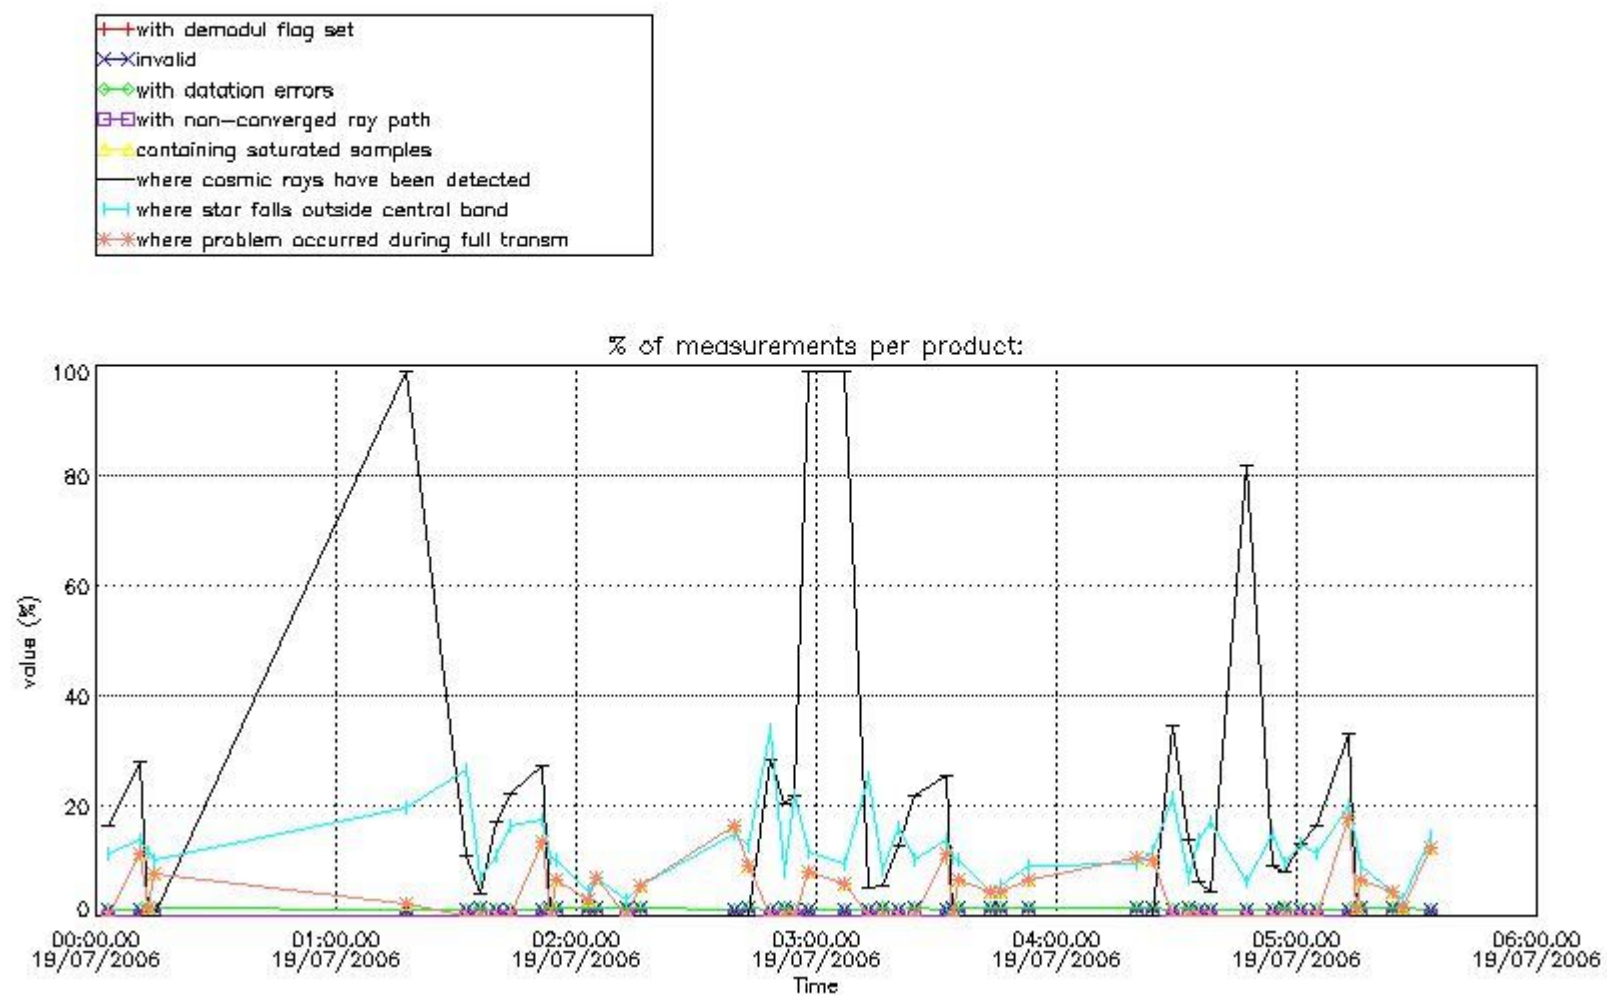

At least one measurement with demodulation flag set:	6.00000 %
Reference spectrum computed from DB:	0.00000 %
Reference spectrum with small number of measurements:	0.00000 %
SATU data not used:	0.00000 %

5.2 Plot quality information per product (time dependant)

5.3 Plot quality information per product (world map)