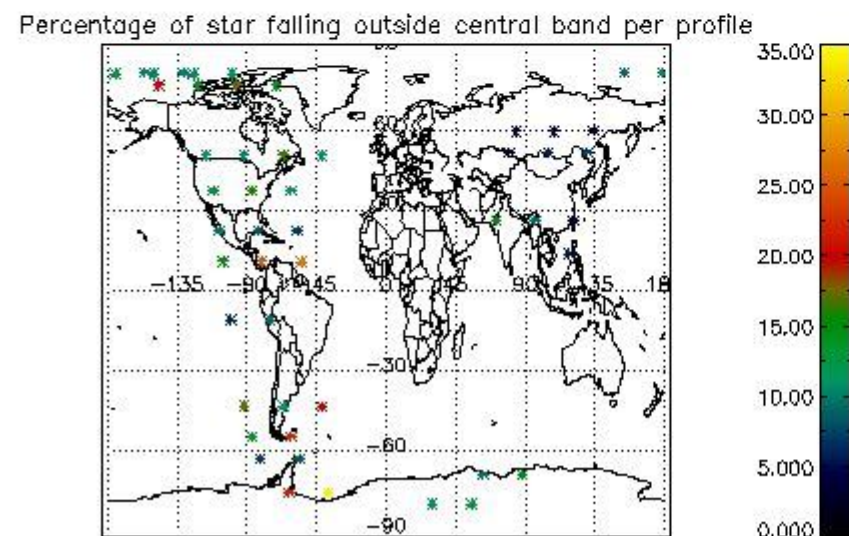

6. Statistics and plot of tangent altitude of the last measurement (DARK & BRIGHT products without errors)

6.1 Statistics on tangent altitude lost:

Statistics	DARK	BRIGHT	TWILIGHT
Mean:	14.922	18.479	15.552
St. deviation:	4.5019	3.1971	3.6385
Maximum:	20.409	23.939	18.308
Minimum:	7.6019	11.855	4.8263
Number of data:	13.000	22.000	15.000

6.2 Plot for DARK limb products