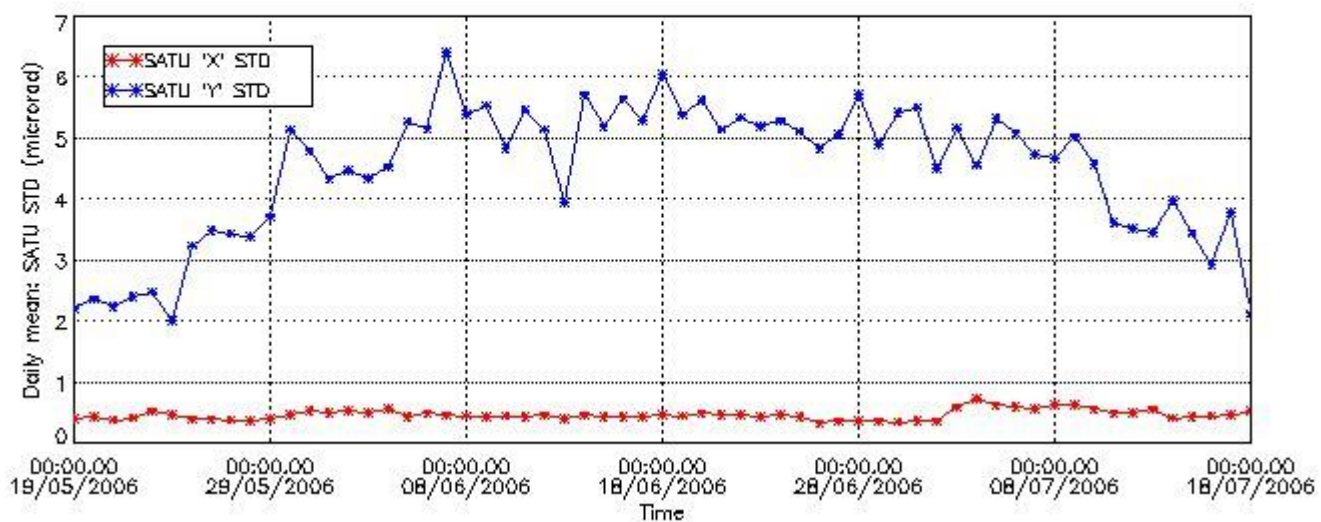

Number of data:	17100.	17100.	18600.	18600.

7.2.2 Trend of daily SATU NEA St. deviation during the last two months (dark limb)

The long term trend of the SATU 'X' and 'Y' standard deviations should be constant during the whole mission.

8. Auxiliary Data Files used for the production reported in section 2.2

The number reported in the third column indicates since which file (see list in section 2.2) the corresponding auxiliary file has been used. The fourth column is the date of those product files.

Type	Auxiliary Filename	Used since product	Used since product date
INST_PHYS_CHARACTERISTICS	GOM_INS_AXVIEC20030716_105425_20030716_120000_20100101_000000	1	18-JUL-2006 00:08:14
CALIBRATION_DATABASE	GOM_CAL_AXVIEC20060712_153513_20060710_000000_20100101_000000	1	18-JUL-2006 00:08:14
LEVEL-1B_PROC_CONFIG	GOM_PR1_AXVIEC20040401_083133_20020324_200000_20100101_000000	1	18-JUL-2006 00:08:14
STAR_CATALOGUE	GOM_CAT_AXVIEC20020121_161009_20020101_000000_20200101_000000	1	18-JUL-2006 00:08:14
STELLAR_SPECTRA_DATABANK	GOM_STS_AXVIEC20020121_165822_20020101_000000_20200101_000000	1	18-JUL-2006 00:08:14
ECMWF_FILE	AUX_ECF_AXNECM20060717_061721_20060717_210000_20060718_090000	1	18-JUL-2006 00:08:14
ECMWF_FILE	AUX_ECF_AXNECM20060717_182441_20060718_030000_20060718_150000	35	18-JUL-2006 05:00:30
ECMWF_FILE	AUX_ECF_AXNECM20060718_061458_20060718_150000_20060719_030000	49	18-JUL-2006 20:49:52
OPTIONAL_ECMWF_FILE	NOT USED	1	18-JUL-2006 00:08:14
ORBIT_DATA_FILE	DOR_NAV_OPNPDE20060717_222510_000057382049_00301_22900_0145.N1	1	18-JUL-2006 00:08:14
ORBIT_DATA_FILE	DOR_NAV_OPNPDE20060718_000607_000054192049_00302_22901_0146.N1	16	18-JUL-2006 01:45:36
ORBIT_DATA_FILE	DOR_NAV_OPNPDE20060718_014146_000041442049_00303_22902_0147.N1	22	18-JUL-2006 03:19:53
ORBIT_DATA_FILE	DOR_NAV_OPNPDE20060718_025609_000057382049_00304_22903_0148.N1	35	18-JUL-2006 05:00:30
ORBIT_DATA_FILE	AUX_FPO_AXVPDS20060717_223430_20060717_191844_20060727_204458	49	18-JUL-2006 20:49:52