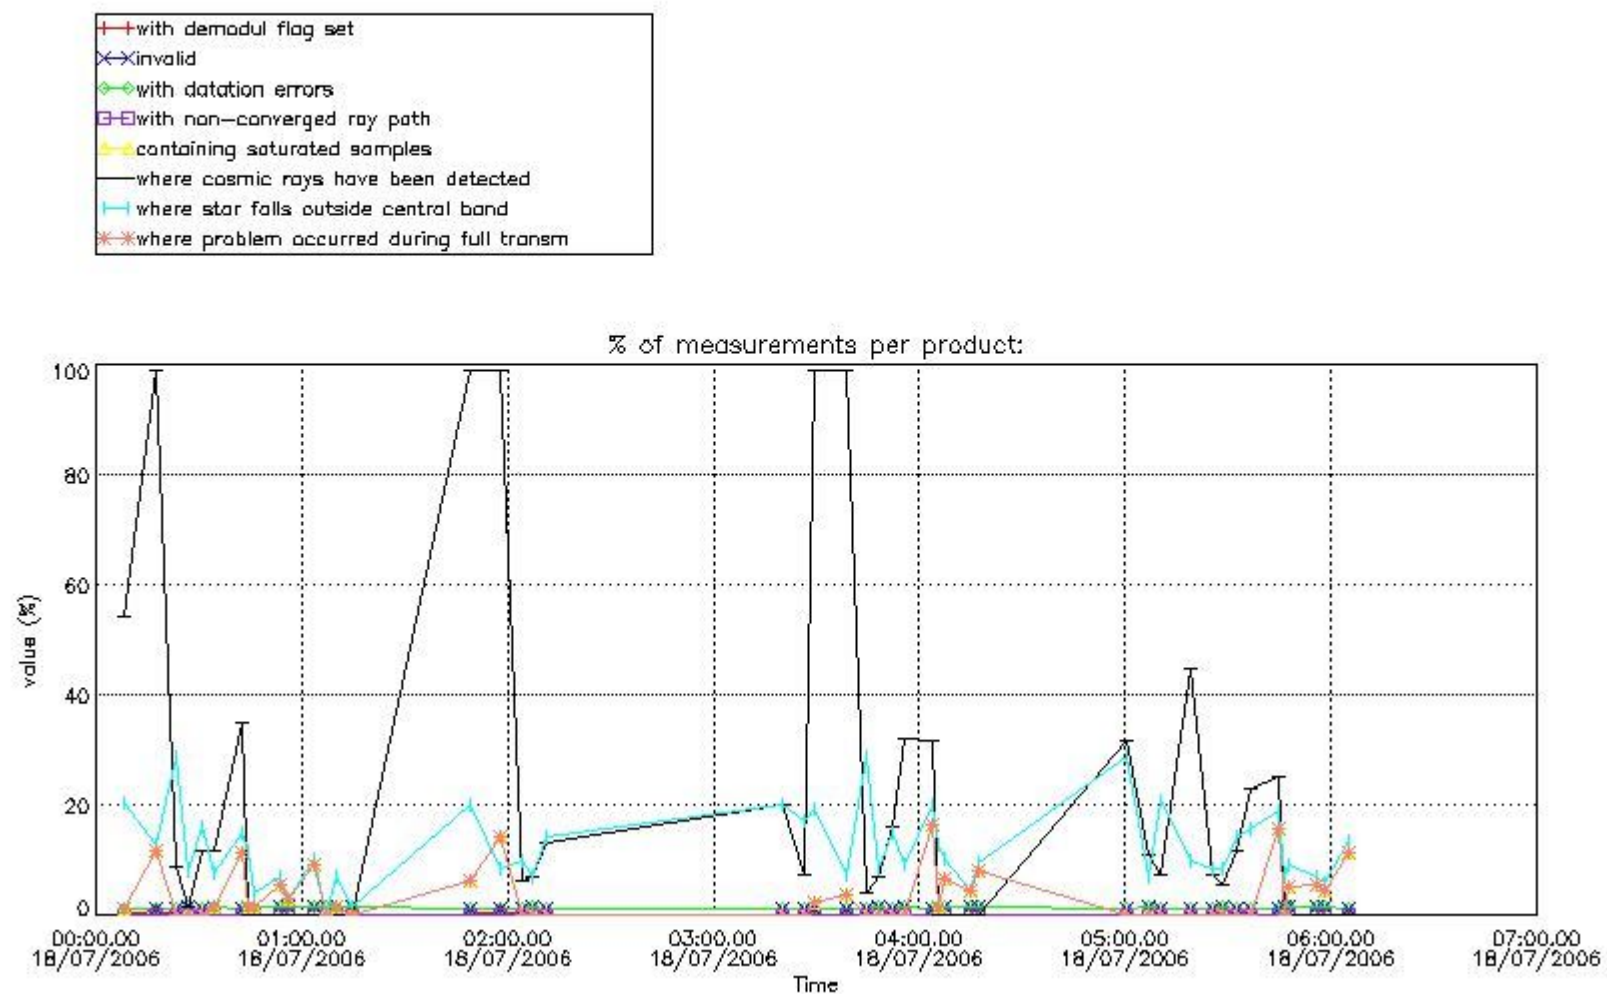

5.1 Percentage of products during reporting period with:

At least one measurement with demodulation flag set:	14.2857 %
Reference spectrum computed from DB:	0.00000 %
Reference spectrum with small number of measurements:	0.00000 %
SATU data not used:	0.00000 %

5.2 Plot quality information per product (time dependant)

5.3 Plot quality information per product (world map)