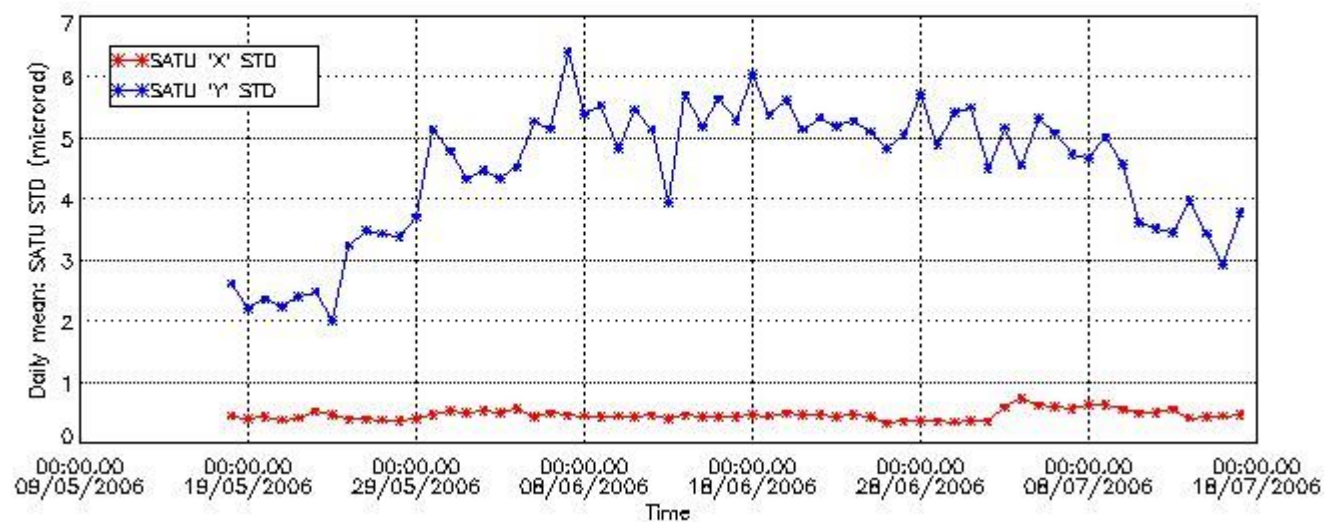

Number of data:	16750.	16750.	22800.	22800.

7.2.2 Trend of daily SATU NEA St. deviation during the last two months (dark limb)

The long term trend of the SATU 'X' and 'Y' standard deviations should be constant during the whole mission.

8. Auxiliary Data Files used for the production reported in section 2.2

The number reported in the third column indicates since which file (see list in section 2.2) the corresponding auxiliary file has been used. The fourth column is the date of those product files.

Type	Auxiliary Filename	Used since product	Used since product date
INST_PHYS_CHARACTERISTICS	GOM_INS_AXVIEC20030716_105425_20030716_120000_20100101_000000	1	17-JUL-2006 00:54:52
CALIBRATION_DATABASE	GOM_CAL_AXVIEC20060712_153513_20060710_000000_20100101_000000	1	17-JUL-2006 00:54:52
LEVEL-1B_PROC_CONFIG	GOM_PR1_AXVIEC20040401_083133_20020324_200000_20100101_000000	1	17-JUL-2006 00:54:52
STAR_CATALOGUE	GOM_CAT_AXVIEC20020121_161009_20020101_000000_20200101_000000	1	17-JUL-2006 00:54:52
STELLAR_SPECTRA_DATABANK	GOM_STS_AXVIEC20020121_165822_20020101_000000_20200101_000000	1	17-JUL-2006 00:54:52
ECMWF_FILE	AUX_ECF_AXNECM20060716_061724_20060716_210000_20060717_090000	1	17-JUL-2006 00:54:52
ECMWF_FILE	AUX_ECF_AXNECM20060716_181649_20060717_030000_20060717_150000	14	17-JUL-2006 03:51:27
ECMWF_FILE	AUX_ECF_AXNECM20060717_061701_20060717_150000_20060718_030000	44	17-JUL-2006 19:40:50
OPTIONAL_ECMWF_FILE	NOT USED	1	17-JUL-2006 00:54:52
ORBIT_DATA_FILE	DOR_NAV_OPNPDE20060716_225153_000060572049_00287_22886_0138.N1	1	17-JUL-2006 00:54:52
ORBIT_DATA_FILE	DOR_NAV_OPNPDE20060717_021347_000041442049_00289_22888_0140.N1	2	17-JUL-2006 02:17:10
ORBIT_DATA_FILE	DOR_NAV_OPNPDE20060717_032810_000057382049_00290_22889_0141.N1	14	17-JUL-2006 03:51:27
ORBIT_DATA_FILE	AUX_FPO_AXVPDS20060716_230648_20060716_195021_20060726_211635	44	17-JUL-2006 19:40:50