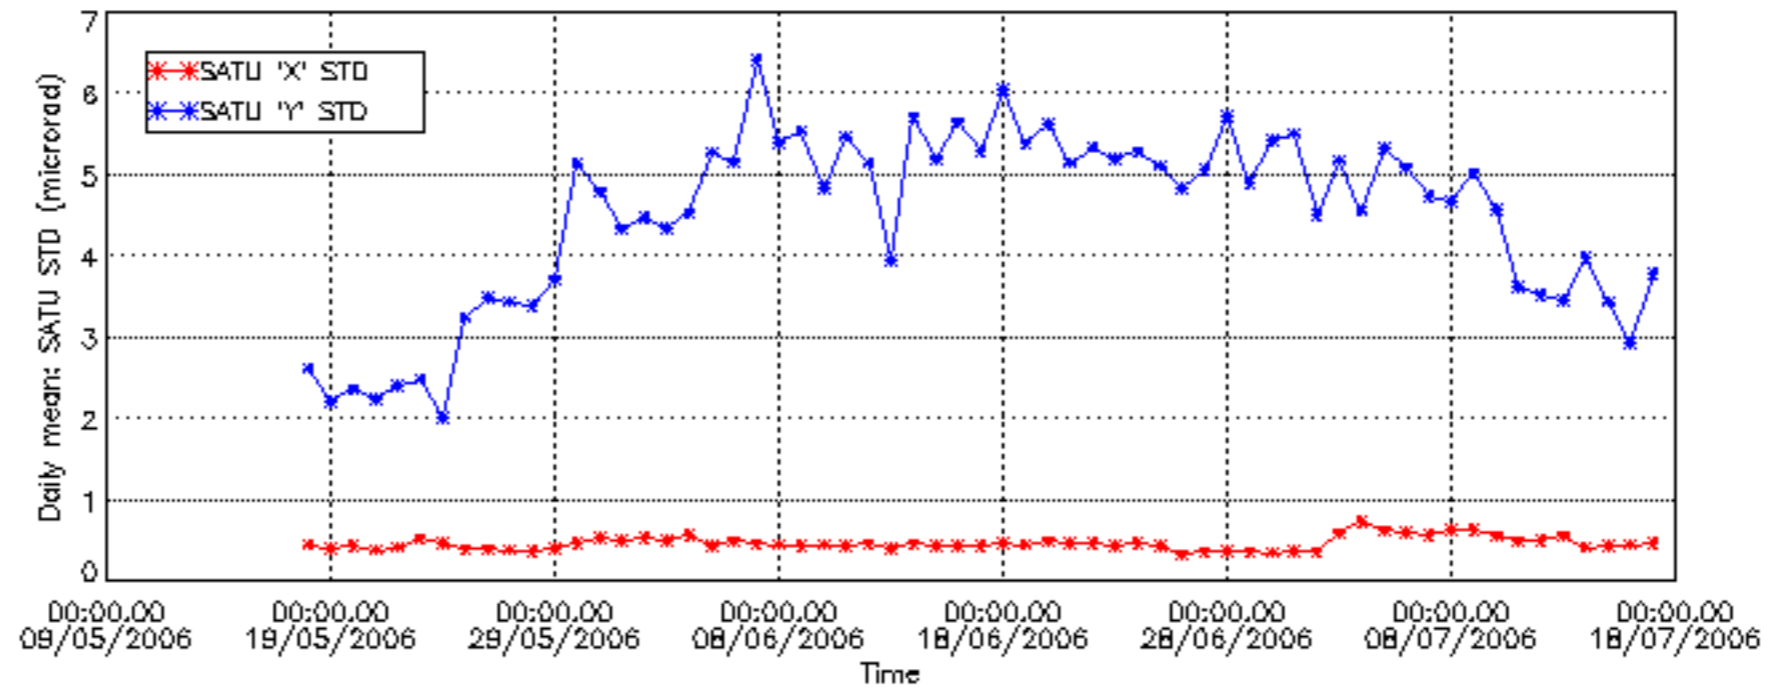

Tangent altitude at which the star is lost

Tangent altitude at which the star is lost

/nas3/ENVISAT/GOMOS/GOM_NL__0P/GOM_NL__0PNPDE20060701_004113_000049932049_00059_22658_0025.N1

1; -827.1; 01-JUL-2006 00:41:13; Dark ; 37.5; 165; 34Gam Eri ; 2.95; 3200;occ; 75; 18;22658
 2; -321.7; 01-JUL-2006 00:49:38; Dark ; 59.5; 0; ; 0.00; 0;occ; 119; 0;22658
 3; 35.0; 01-JUL-2006 00:55:35; Dark ; 46.0; 9; Alp Eri ; 0.45; 24000;occ; 92; 0;22659
 4; 482.2; 01-JUL-2006 01:03:02; Dark ; 41.5; 148; Alp Tuc ; 2.88; 4100;occ; 83; 0;22659
 5; 744.3; 01-JUL-2006 01:07:24; Dark ; 43.5; 45; Alp Pav ; 1.94; 26000;occ; 87; 0;22659
 6; 1062.5; 01-JUL-2006 01:12:43; Dark ; 38.0; 147; Alp Ara ; 2.88; 26000;occ; 76; 0;22659
 7; 1170.7; 01-JUL-2006 01:14:31; Dark ; 38.5; 40; The Sco ; 1.86; 7100;occ; 77; 0;22659
 8; 1270.5; 01-JUL-2006 01:16:11; Dark ; 39.0; 25; 35Lam Sco ; 1.62; 28000;occ; 78; 0;22659
 9; 1354.9; 01-JUL-2006 01:17:35; Dark ; 48.5; 116; 19Del Sgr ; 2.70; 4100;occ; 97; 0;22659
 10; 1642.4; 01-JUL-2006 01:22:22; Bright; 37.0; 86; 35Eta Oph ; 2.43; 10200;occ; 74; 0;22659
 11; 1981.8; 01-JUL-2006 01:28:02; Bright; 37.5; 126; 60Bet Oph ; 2.77; 4250;occ; 75; 0;22659
 12; 2121.9; 01-JUL-2006 01:30:22; Bright; 36.5; 59; 55Alp Oph ; 2.08; 8900;occ; 73; 0;22659
 13; 2283.2; 01-JUL-2006 01:33:03; Bright; 35.5; 127; 27Bet Her ; 2.78; 4700;occ; 71; 0;22659
 14; 2447.8; 01-JUL-2006 01:35:48; Bright; 34.5; 133; 40Zet Her ; 2.81; 6000;occ; 69; 0;22659
 15; 2809.2; 01-JUL-2006 01:41:49; Bright; 35.0; 130; 23Bet Dra ; 2.80; 5800;occ; 70; 0;22659
 16; 2952.2; 01-JUL-2006 01:44:12; Bright; 36.0; 119; 14Eta Dra ; 2.73; 4700;occ; 72; 0;22659
 17; 3191.1; 01-JUL-2006 01:48:11; Bright; 35.5; 60; 7Bet UMi ; 2.08; 3950;occ; 71; 0;22659
 18; 3444.7; 01-JUL-2006 01:52:25; Bright; 36.0; 49; 1Alp UMi ; 1.99; 6300;occ; 72; 0;22659
 19; 4063.2; 01-JUL-2006 02:02:43; Bright; 35.5; 160; 23Gam Per ; 2.93; 4700;occ; 71; 0;22659
 20; 4130.4; 01-JUL-2006 02:03:51; Bright; 36.5; 35; 33Alp Per ; 1.79; 6250;occ; 73; 0;22659