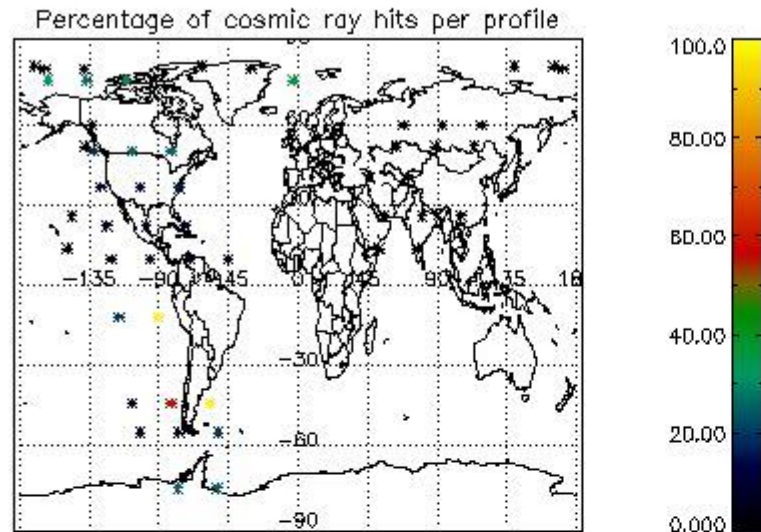

6. Statistics and plot of tangent altitude of the last measurement (DARK & BRIGHT products without errors)

6.1 Statistics on tangent altitude lost:

Statistics	DARK	BRIGHT	TWILIGHT
Mean:	14.777	18.189	14.448
St. deviation:	4.9654	3.0226	5.3424
Maximum:	21.008	26.223	20.739
Minimum:	6.0263	11.663	8.7645
Number of data:	18.000	27.000	5.0000

6.2 Plot for DARK limb products