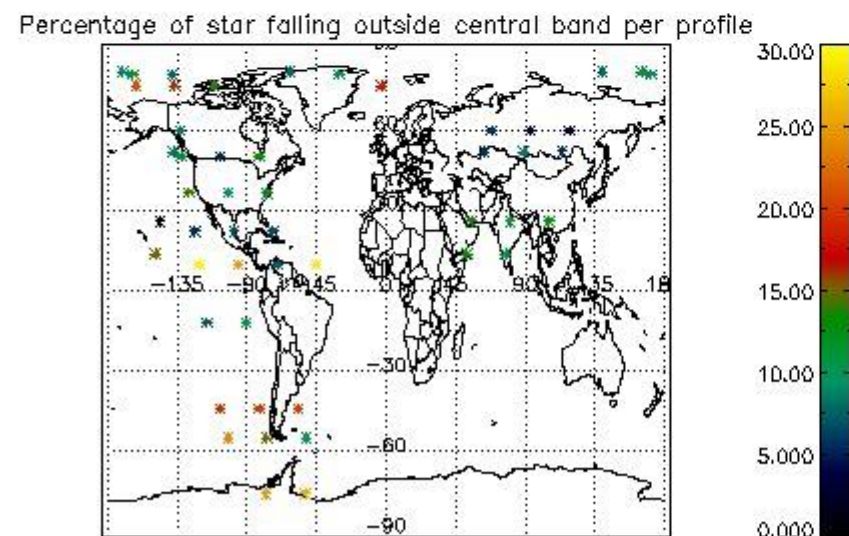

5.2 Plot quality information per product (time dependant)

5.3 Plot quality information per product (world map)

6. Statistics and plot of tangent altitude of the last measurement (DARK & BRIGHT products without errors)