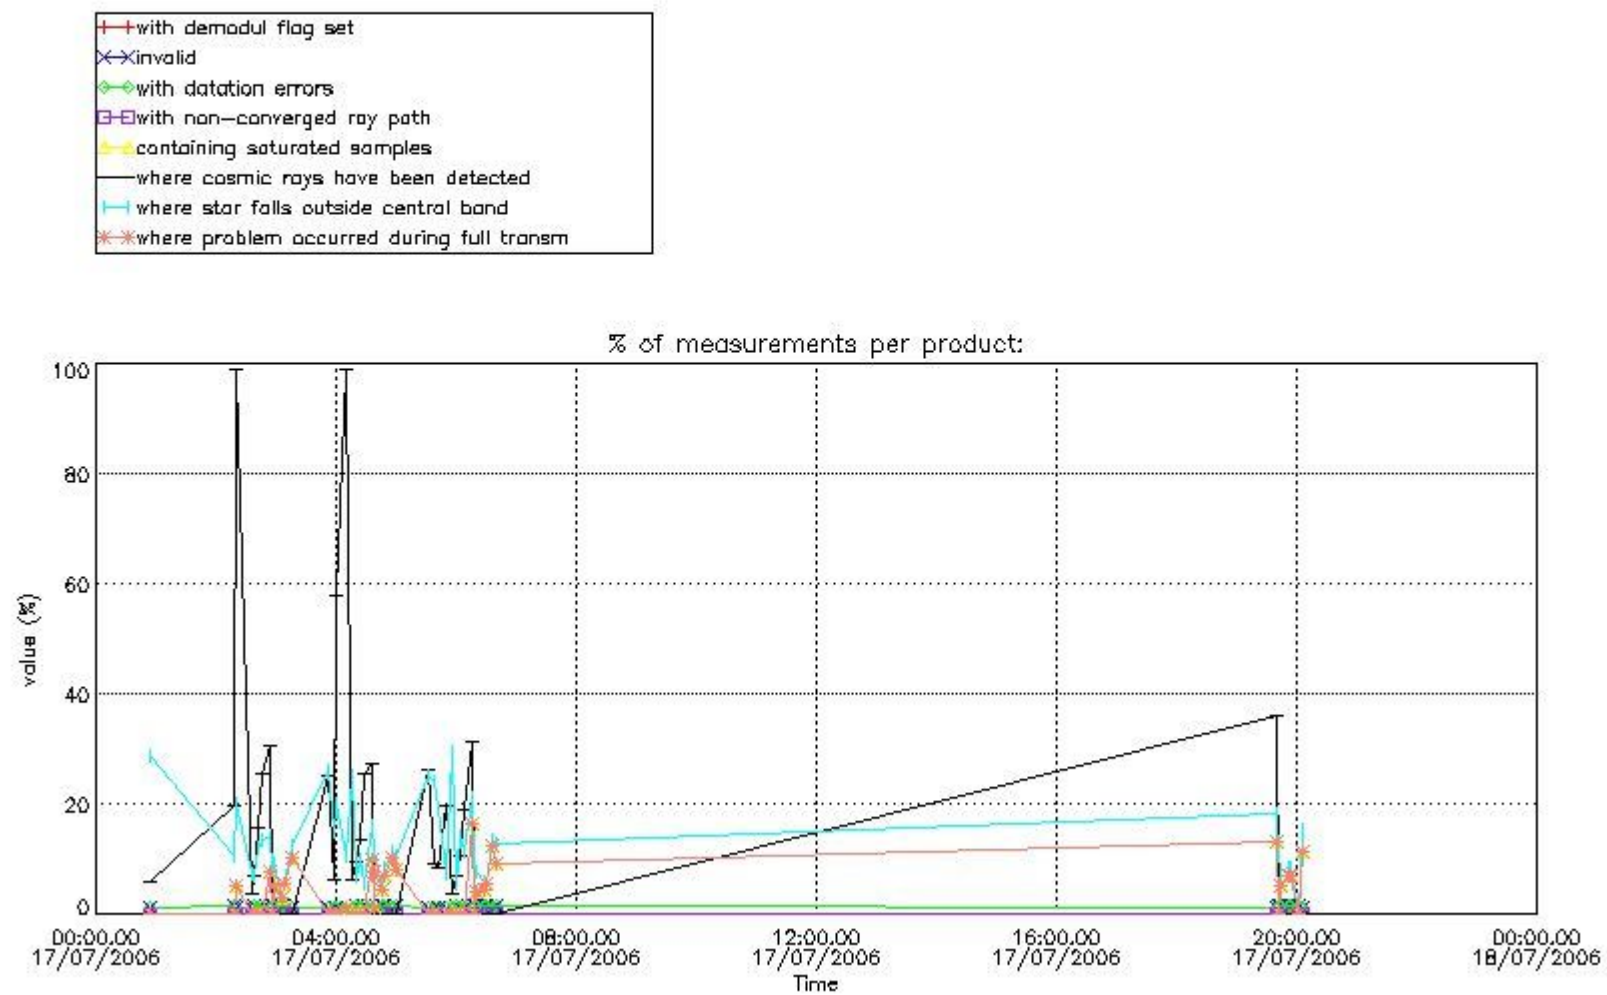

In this section it is presented the modulation information extracted from the pcd (product confidence data) at measurement level and information extracted from the Quality Summary dataset. Only products without errors (error flag in the MPH set to "0") are used.

5.1 Percentage of products during reporting period with:

At least one measurement with demodulation flag set:	6.00000 %
Reference spectrum computed from DB:	0.00000 %
Reference spectrum with small number of measurements:	0.00000 %
SATU data not used:	0.00000 %

5.2 Plot quality information per product (time dependant)

5.3 Plot quality information per product (world map)