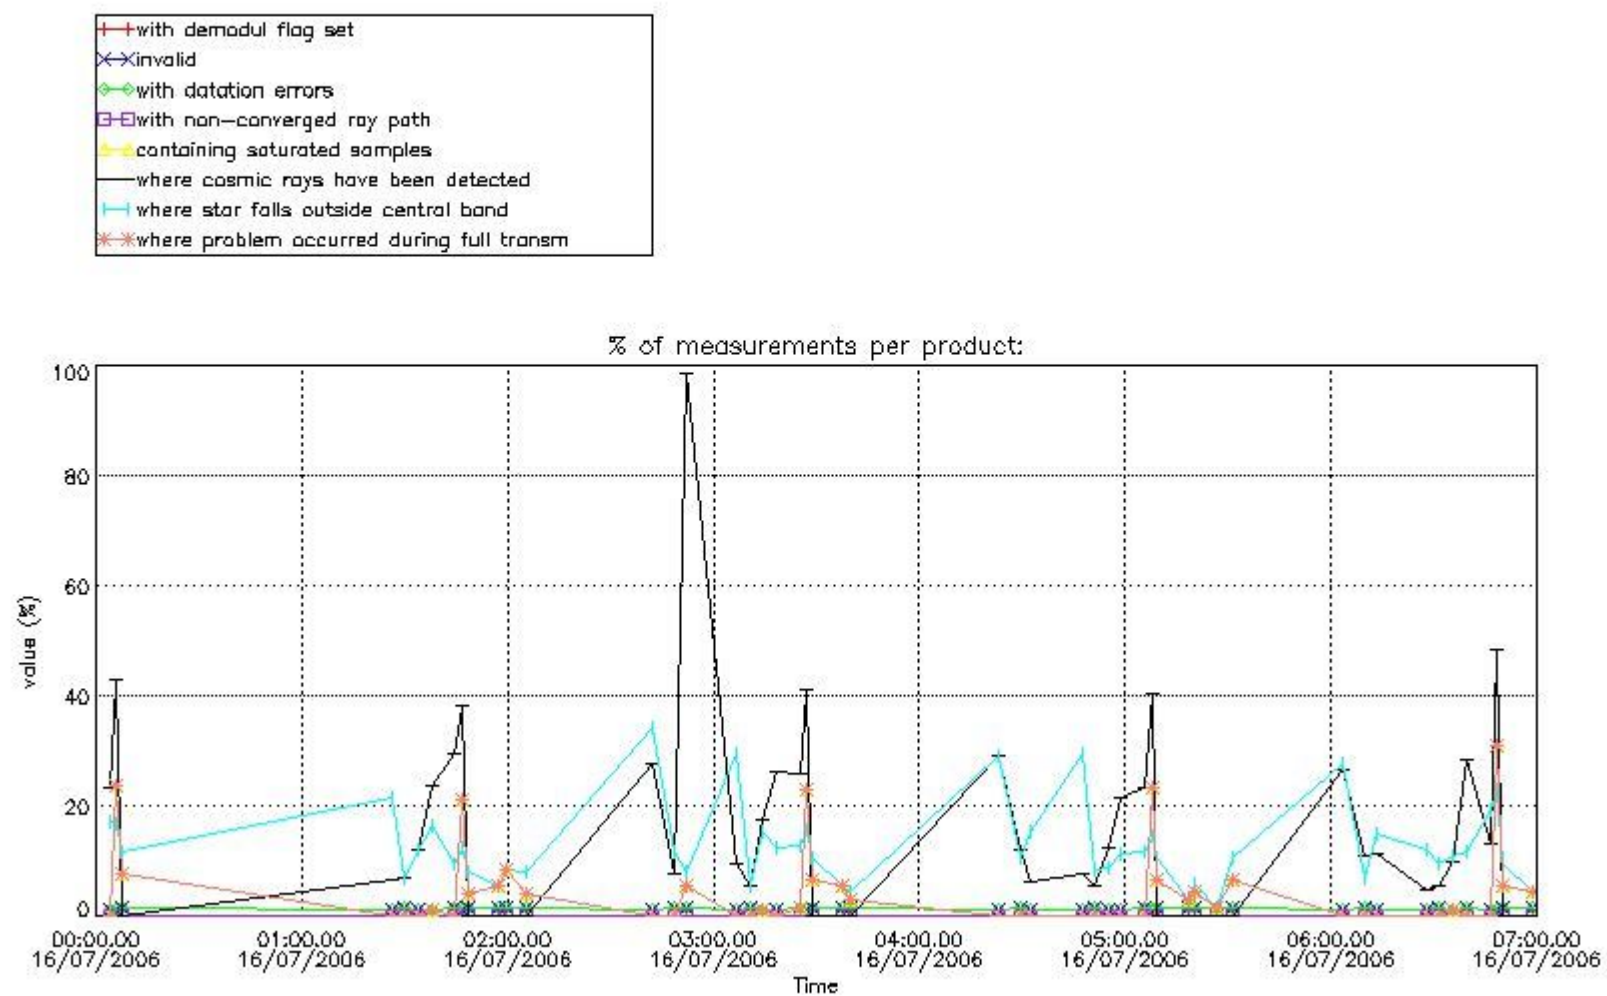

At least one measurement with demodulation flag set:	14.0000 %
Reference spectrum computed from DB:	0.00000 %
Reference spectrum with small number of measurements:	0.00000 %
SATU data not used:	0.00000 %

5.2 Plot quality information per product (time dependant)

5.3 Plot quality information per product (world map)