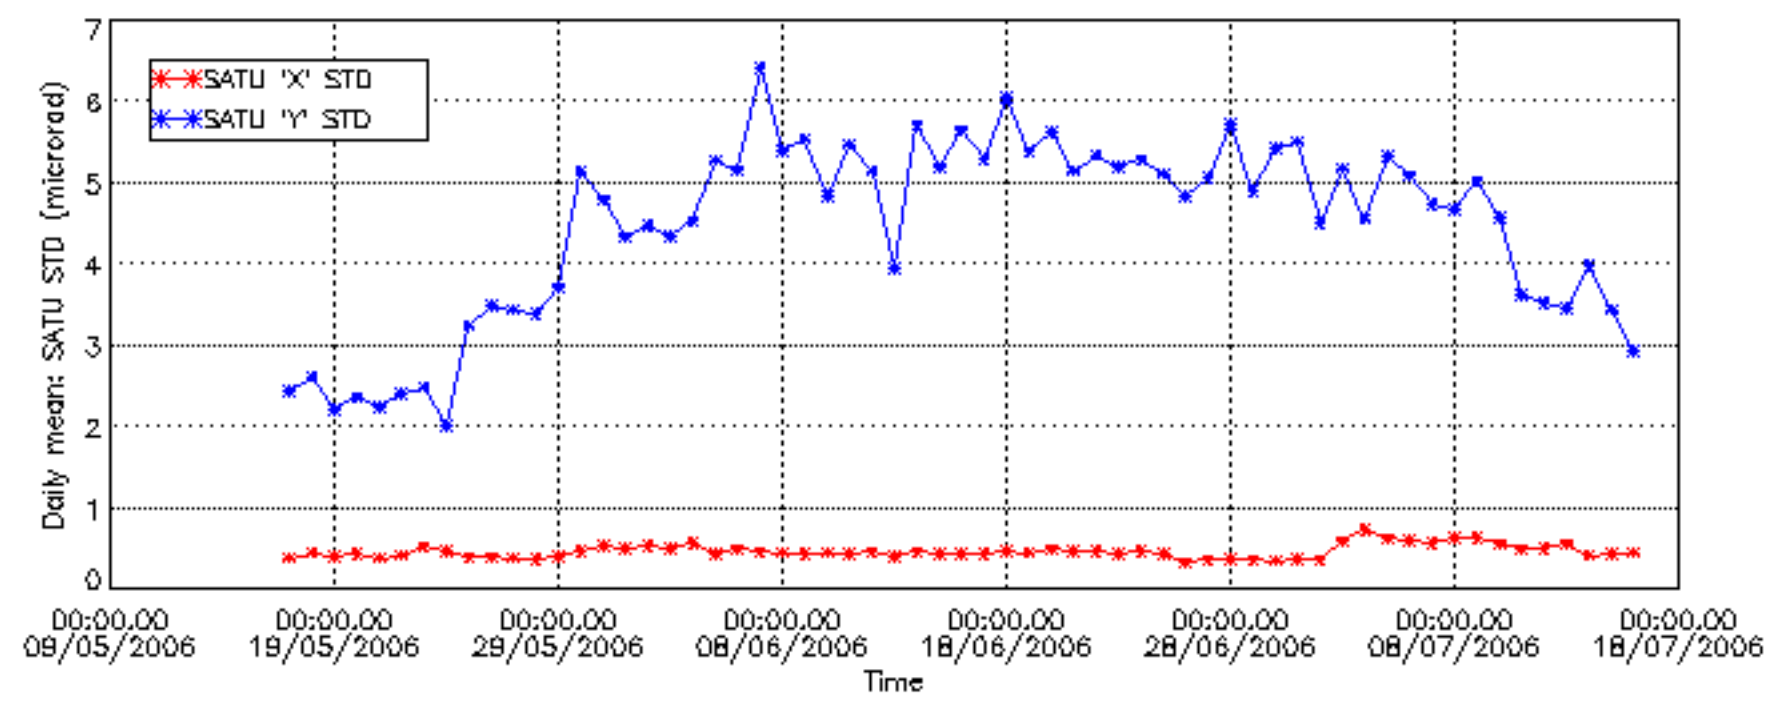

Tangent altitude at which the star is lost

Tangent altitude at which the star is lost

/nas3/ENVISAT/GOMOS/GOM_NL__0P/GOM_NL__0PNPDE20060701_004113_000049932049_00059_22658_0025.N1

1; -827.1; 01-JUL-2006 00:41:13; Dark ; 37.5; 165; 34Gam Eri ; 2.95; 3200;occ; 75; 18;22658
 2; -321.7; 01-JUL-2006 00:49:38; Dark ; 59.5; 0; ; 0.00; 0;occ; 119; 0;22658
 3; 35.0; 01-JUL-2006 00:55:35; Dark ; 46.0; 9; Alp Eri ; 0.45; 24000;occ; 92; 0;22659
 4; 482.2; 01-JUL-2006 01:03:02; Dark ; 41.5; 148; Alp Tuc ; 2.88; 4100;occ; 83; 0;22659
 5; 744.3; 01-JUL-2006 01:07:24; Dark ; 43.5; 45; Alp Pav ; 1.94; 26000;occ; 87; 0;22659
 6; 1062.5; 01-JUL-2006 01:12:43; Dark ; 38.0; 147; Alp Ara ; 2.88; 26000;occ; 76; 0;22659
 7; 1170.7; 01-JUL-2006 01:14:31; Dark ; 38.5; 40; The Sco ; 1.86; 7100;occ; 77; 0;22659
 8; 1270.5; 01-JUL-2006 01:16:11; Dark ; 39.0; 25; 35Lam Sco ; 1.62; 28000;occ; 78; 0;22659
 9; 1354.9; 01-JUL-2006 01:17:35; Dark ; 48.5; 116; 19Del Sgr ; 2.70; 4100;occ; 97; 0;22659
 10; 1642.4; 01-JUL-2006 01:22:22; Bright; 37.0; 86; 35Eta Oph ; 2.43; 10200;occ; 74; 0;22659
 11; 1981.8; 01-JUL-2006 01:28:02; Bright; 37.5; 126; 60Bet Oph ; 2.77; 4250;occ; 75; 0;22659
 12; 2121.9; 01-JUL-2006 01:30:22; Bright; 36.5; 59; 55Alp Oph ; 2.08; 8900;occ; 73; 0;22659
 13; 2283.2; 01-JUL-2006 01:33:03; Bright; 35.5; 127; 27Bet Her ; 2.78; 4700;occ; 71; 0;22659
 14; 2447.8; 01-JUL-2006 01:35:48; Bright; 34.5; 133; 40Zet Her ; 2.81; 6000;occ; 69; 0;22659
 15; 2809.2; 01-JUL-2006 01:41:49; Bright; 35.0; 130; 23Bet Dra ; 2.80; 5800;occ; 70; 0;22659
 16; 2952.2; 01-JUL-2006 01:44:12; Bright; 36.0; 119; 14Eta Dra ; 2.73; 4700;occ; 72; 0;22659
 17; 3191.1; 01-JUL-2006 01:48:11; Bright; 35.5; 60; 7Bet UMi ; 2.08; 3950;occ; 71; 0;22659
 18; 3444.7; 01-JUL-2006 01:52:25; Bright; 36.0; 49; 1Alp UMi ; 1.99; 6300;occ; 72; 0;22659
 19; 4063.2; 01-JUL-2006 02:02:43; Bright; 35.5; 160; 23Gam Per ; 2.93; 4700;occ; 71; 0;22659
 20; 4130.4; 01-JUL-2006 02:03:51; Bright; 36.5; 35; 33Alp Per ; 1.79; 6250;occ; 73; 0;22659