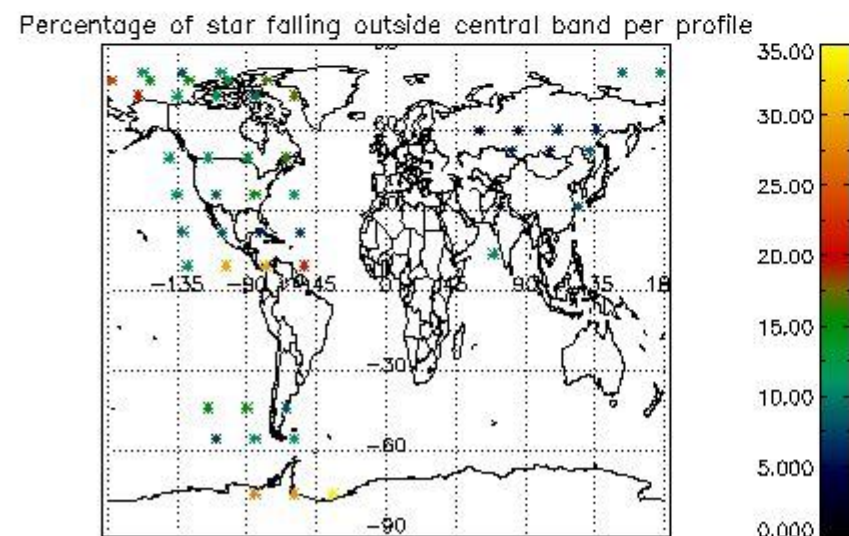

6. Statistics and plot of tangent altitude of the last measurement (DARK & BRIGHT products without errors)

6.1 Statistics on tangent altitude lost:

Statistics	DARK	BRIGHT	TWILIGHT
Mean:	15.954	17.876	12.511
St. deviation:	4.4303	3.3473	5.7979
Maximum:	20.953	24.239	18.499
Minimum:	5.9442	11.139	4.8946
Number of data:	18.000	25.000	7.0000

6.2 Plot for DARK limb products