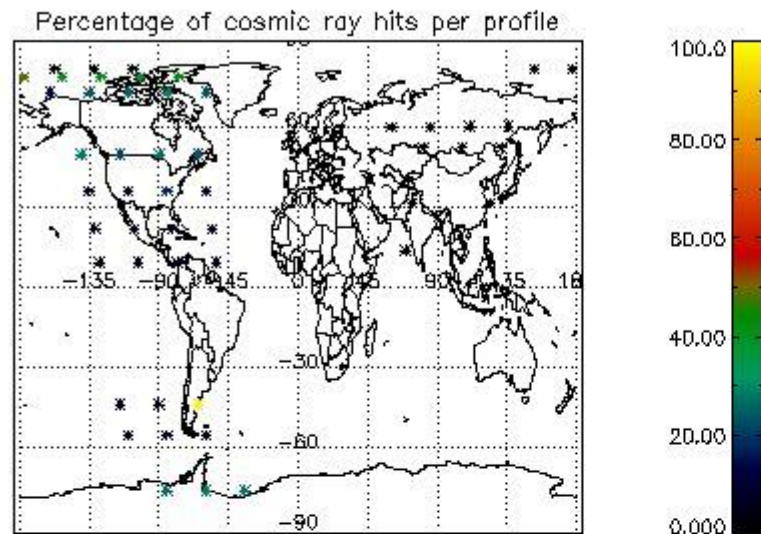

6. Statistics and plot of tangent altitude of the last measurement (DARK & BRIGHT products without errors)

6.1 Statistics on tangent altitude lost:

Statistics	DARK	BRIGHT	TWILIGHT
Mean:	15.954	17.876	12.511
St. deviation:	4.4303	3.3473	5.7979
Maximum:	20.953	24.239	18.499
Minimum:	5.9442	11.139	4.8946
Number of data:	18.000	25.000	7.0000

6.2 Plot for DARK limb products