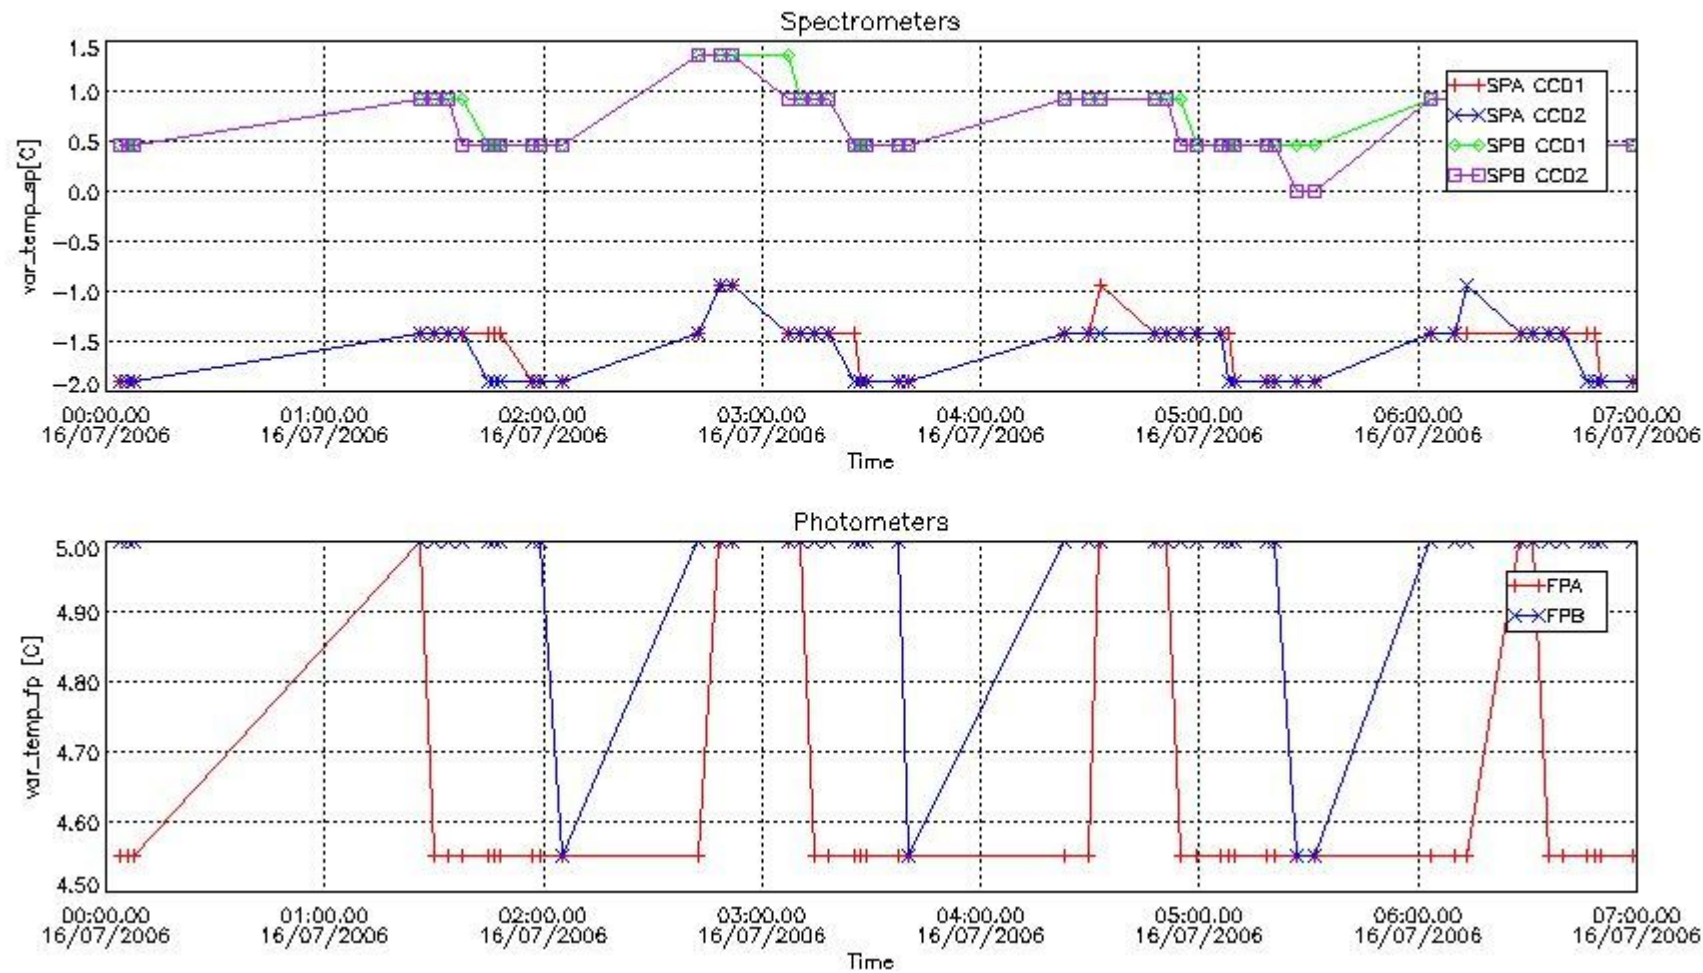

43	GOM_TRA_1PNPDE20060716_062810_000000422049_00278_22877_0003.N1	16-JUL-2006 06:28:10	Dark	42.000	9	Alp Eri	0.45300	24000.	84	22877	No
44	GOM_TRA_1PNPDE20060716_063141_000000372049_00278_22877_0004.N1	16-JUL-2006 06:31:41	Dark	37.000	135	Bet Hyi	2.8200	5800.0	74	22877	No
45	GOM_TRA_1PNPDE20060716_063541_000000412049_00278_22877_0005.N1	16-JUL-2006 06:35:41	Dark	41.000	148	Alp Tuc	2.8780	4100.0	82	22877	No
46	GOM_TRA_1PNPDE20060716_063933_000000392049_00278_22877_0006.N1	16-JUL-2006 06:39:33	Twilight	39.000	45	Alp Pav	1.9400	26000.	78	22877	No
47	GOM_TRA_1PNPDE20060716_064624_000000422049_00278_22877_0007.N1	16-JUL-2006 06:46:24	Bright	41.500	178	lot1Sco	3.0220	6550.0	83	22877	No
48	GOM_TRA_1PNPDE20060716_064823_000000462049_00278_22877_0008.N1	16-JUL-2006 06:48:23	Bright	45.500	103	38Zet Sgr	2.6000	9700.0	91	22877	No
49	GOM_TRA_1PNPDE20060716_065003_000000382049_00278_22877_0009.N1	16-JUL-2006 06:50:03	Bright	37.500	137	22Lam Sgr	2.8240	4400.0	75	22877	No
50	GOM_TRA_1PNPDE20060716_065849_000000352049_00278_22877_0010.N1	16-JUL-2006 06:58:49	Bright	35.000	126	60Bet Oph	2.7700	4250.0	70	22877	No

3. Plot of GOMOS spectrometers and photometers temperatures from level 1b data

4. Overview of dark signal processing per product

The Dark Charge (DC) is a temperature-dependant signal added to the useful measurements and it is therefore subtracted from them during the processing. There are two phenomena that produce a continuous increase of the DC: the "hot pixels" (a pixel is "hot" when its DC exceeds by a significant amount its value measured on ground at the same temperature) and the "Random Telegraphic Signal" (abrupt change positive or negative of the CCD pixel signal, random in time, affecting only the DC part of the signal and not the photon generated signal).

In this section a list of products that did not use the Dark Sky Area (DSA) observation for the DC computation is given. It is also provided the mean DC plot per product for dark limb products with no error flag set.

4.1 All products used the DSA observation for the DC computation

4.2 Plot of mean dark charges per product: only products in DARK limb conditions without errors are used