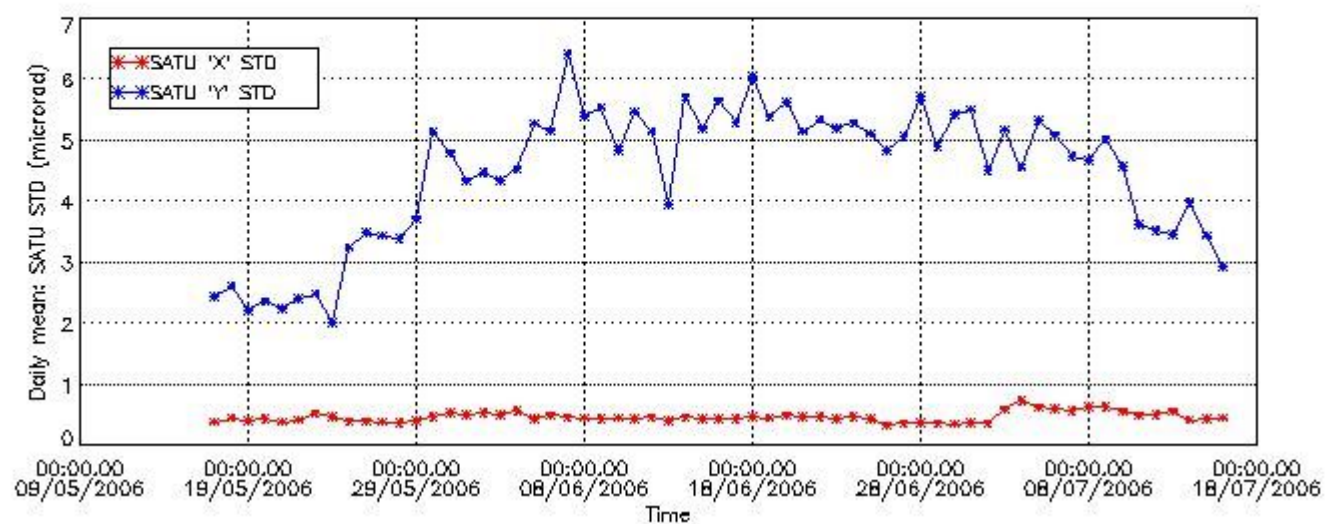

Number of data:	16100.	16100.	21150.	21150.

7.2.2 Trend of daily SATU NEA St. deviation during the last two months (dark limb)

The long term trend of the SATU 'X' and 'Y' standard deviations should be constant during the whole mission.

8. Auxiliary Data Files used for the production reported in section 2.2

The number reported in the third column indicates since which file (see list in section 2.2) the corresponding auxiliary file has been used. The fourth column is the date of those product files.

Type	Auxiliary Filename	Used since product	Used since product date
INST_PHYS_CHARACTERISTICS	GOM_INS_AXVIEC20030716_105425_20030716_120000_20100101_000000	1	16-JUL-2006 00:04:00
CALIBRATION_DATABASE	GOM_CAL_AXVIEC20060712_153513_20060710_000000_20100101_000000	1	16-JUL-2006 00:04:00
LEVEL-1B_PROC_CONFIG	GOM_PR1_AXVIEC20040401_083133_20020324_200000_20100101_000000	1	16-JUL-2006 00:04:00
STAR_CATALOGUE	GOM_CAT_AXVIEC20020121_161009_20020101_000000_20200101_000000	1	16-JUL-2006 00:04:00
STELLAR_SPECTRA_DATABANK	GOM_STS_AXVIEC20020121_165822_20020101_000000_20200101_000000	1	16-JUL-2006 00:04:00
ECMWF_FILE	AUX_ECF_AXNECM20060715_063656_20060715_210000_20060716_090000	1	16-JUL-2006 00:04:00
ECMWF_FILE	AUX_ECF_AXNECM20060715_181643_20060716_030000_20060716_150000	26	16-JUL-2006 04:23:01
OPTIONAL_ECMWF_FILE	NOT USED	1	16-JUL-2006 00:04:00
ORBIT_DATA_FILE	DOR_NAV_OPNPDE20060715_203352_000041442049_00272_22871_0129.N1	1	16-JUL-2006 00:04:00
ORBIT_DATA_FILE	AUX_FPO_AXVPDS20060716_002533_20060715_184122_20060725_200736	4	16-JUL-2006 01:26:20
ORBIT_DATA_FILE	DOR_NAV_OPNPDE20060716_021914_000057382049_00275_22874_0132.N1	14	16-JUL-2006 02:42:24
ORBIT_DATA_FILE	DOR_NAV_OPNPDE20060716_040011_000057382049_00276_22875_0134.N1	26	16-JUL-2006 04:23:01