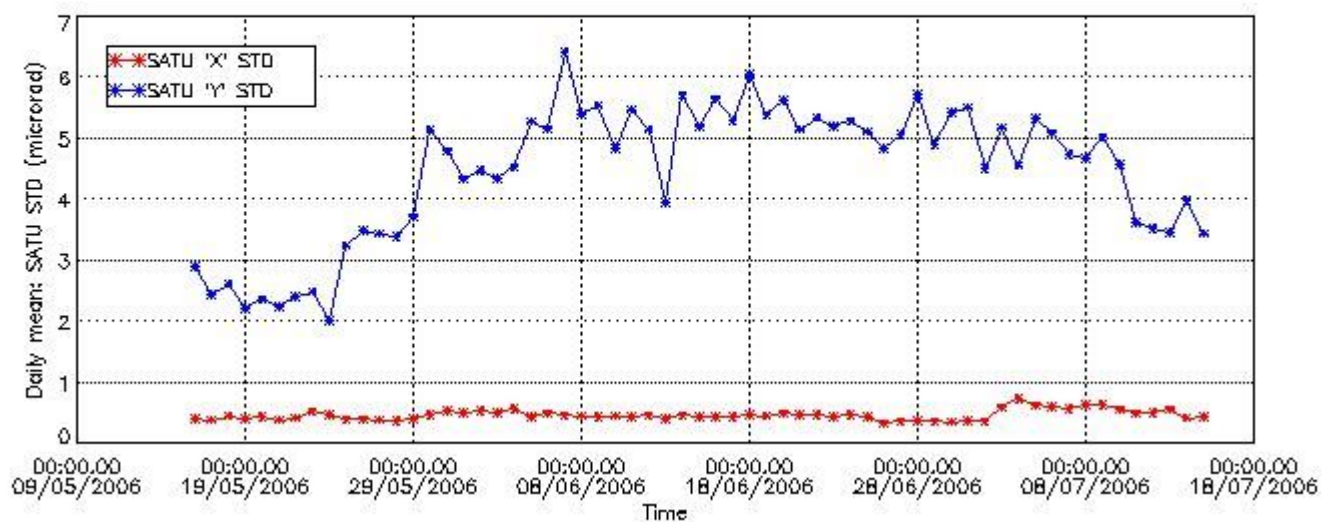

Number of data:	12750.	12750.	23900.	23900.

7.2.2 Trend of daily SATU NEA St. deviation during the last two months (dark limb)

The long term trend of the SATU 'X' and 'Y' standard deviations should be constant during the whole mission.

8. Auxiliary Data Files used for the production reported in section 2.2

The number reported in the third column indicates since which file (see list in section 2.2) the corresponding auxiliary file has been used. The fourth column is the date of those product files.

Type	Auxiliary Filename	Used since product	Used since product date
INST_PHYS_CHARACTERISTICS	GOM_INS_AXVIEC20030716_105425_20030716_120000_20100101_000000	1	15-JUL-2006 00:17:12
CALIBRATION_DATABASE	GOM_CAL_AXVIEC20060712_153513_20060710_000000_20100101_000000	1	15-JUL-2006 00:17:12
LEVEL-1B_PROC_CONFIG	GOM_PR1_AXVIEC20040401_083133_20020324_200000_20100101_000000	1	15-JUL-2006 00:17:12
STAR_CATALOGUE	GOM_CAT_AXVIEC20020121_161009_20020101_000000_20200101_000000	1	15-JUL-2006 00:17:12
STELLAR_SPECTRA_DATABANK	GOM_STS_AXVIEC20020121_165822_20020101_000000_20200101_000000	1	15-JUL-2006 00:17:12
ECMWF_FILE	AUX_ECF_AXNECM20060714_062949_20060714_210000_20060715_090000	1	15-JUL-2006 00:17:12
ECMWF_FILE	AUX_ECF_AXNECM20060714_181647_20060715_030000_20060715_150000	35	15-JUL-2006 04:33:22
ECMWF_FILE	AUX_ECF_AXNECM20060715_062648_20060715_150000_20060716_030000	47	15-JUL-2006 20:35:55
OPTIONAL_ECMWF_FILE	NOT USED	1	15-JUL-2006 00:17:12
ORBIT_DATA_FILE	DOR_NAV_OPNPDE20060715_000113_000054192049_00259_22858_0125.N1	1	15-JUL-2006 00:17:12
ORBIT_DATA_FILE	DOR_NAV_OPNPDE20060715_013651_000041442049_00260_22859_0126.N1	25	15-JUL-2006 02:52:46
ORBIT_DATA_FILE	DOR_NAV_OPNPDE20060715_025114_000057382049_00261_22860_0127.N1	35	15-JUL-2006 04:33:22
ORBIT_DATA_FILE	DOR_NAV_OPNPDE20060715_203352_000041442049_00272_22871_0129.N1	47	15-JUL-2006 20:35:55