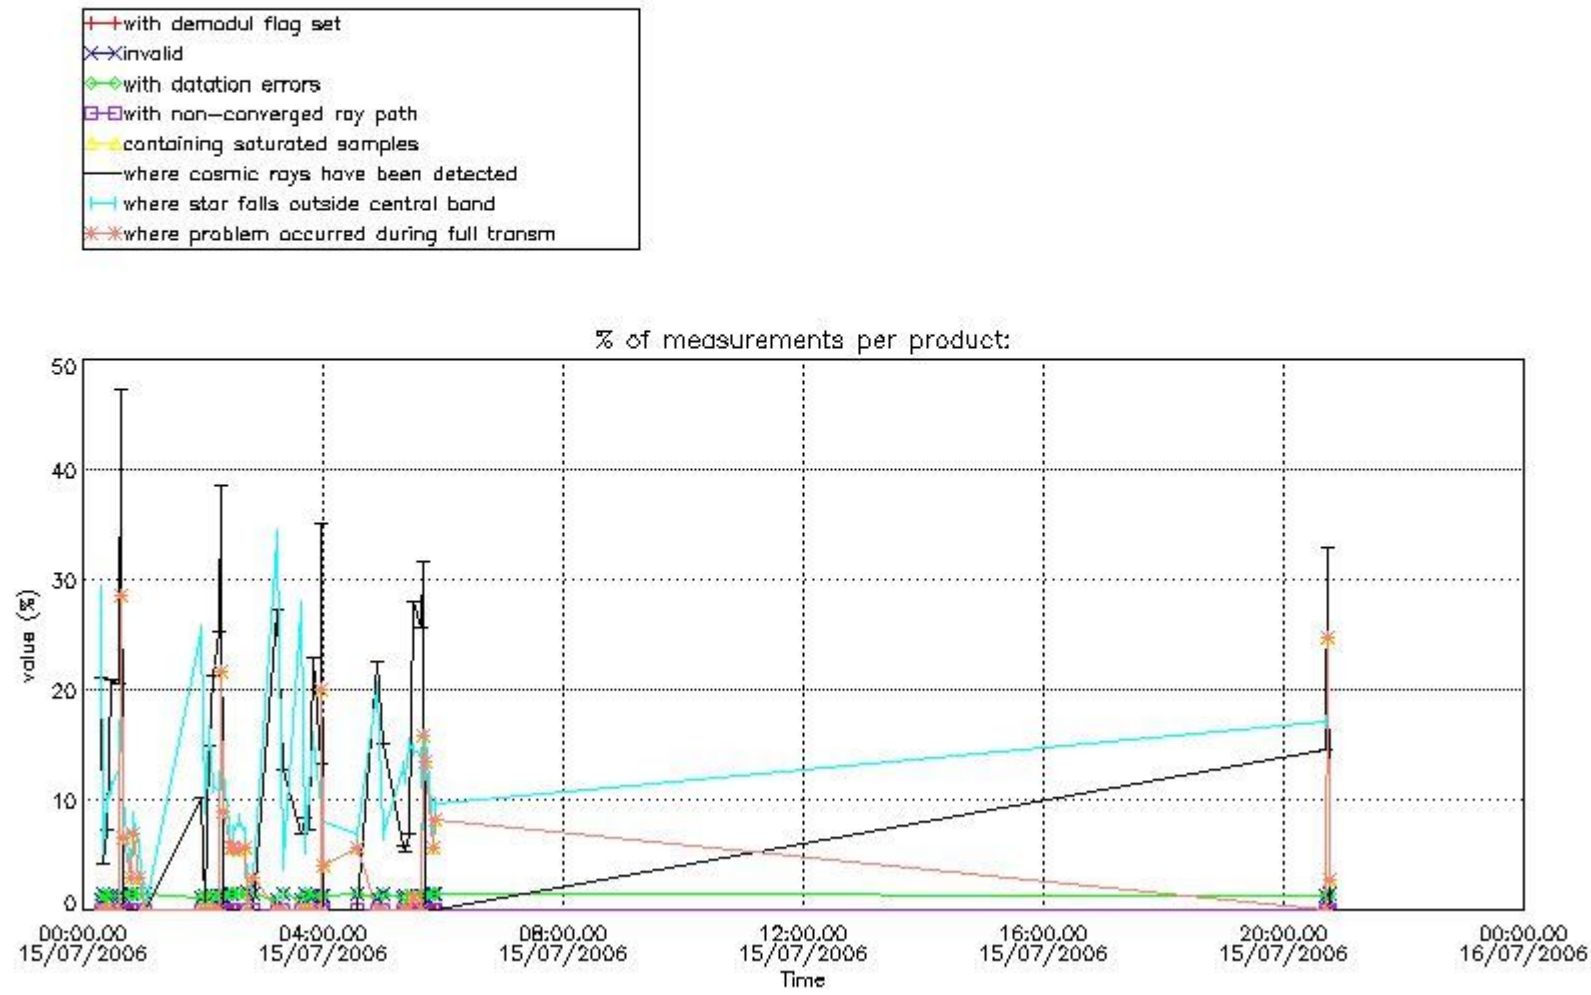

5.1 Percentage of products during reporting period with:

At least one measurement with demodulation flag set:	4.16667 %
Reference spectrum computed from DB:	0.00000 %
Reference spectrum with small number of measurements:	0.00000 %
SATU data not used:	0.00000 %

5.2 Plot quality information per product (time dependant)

5.3 Plot quality information per product (world map)