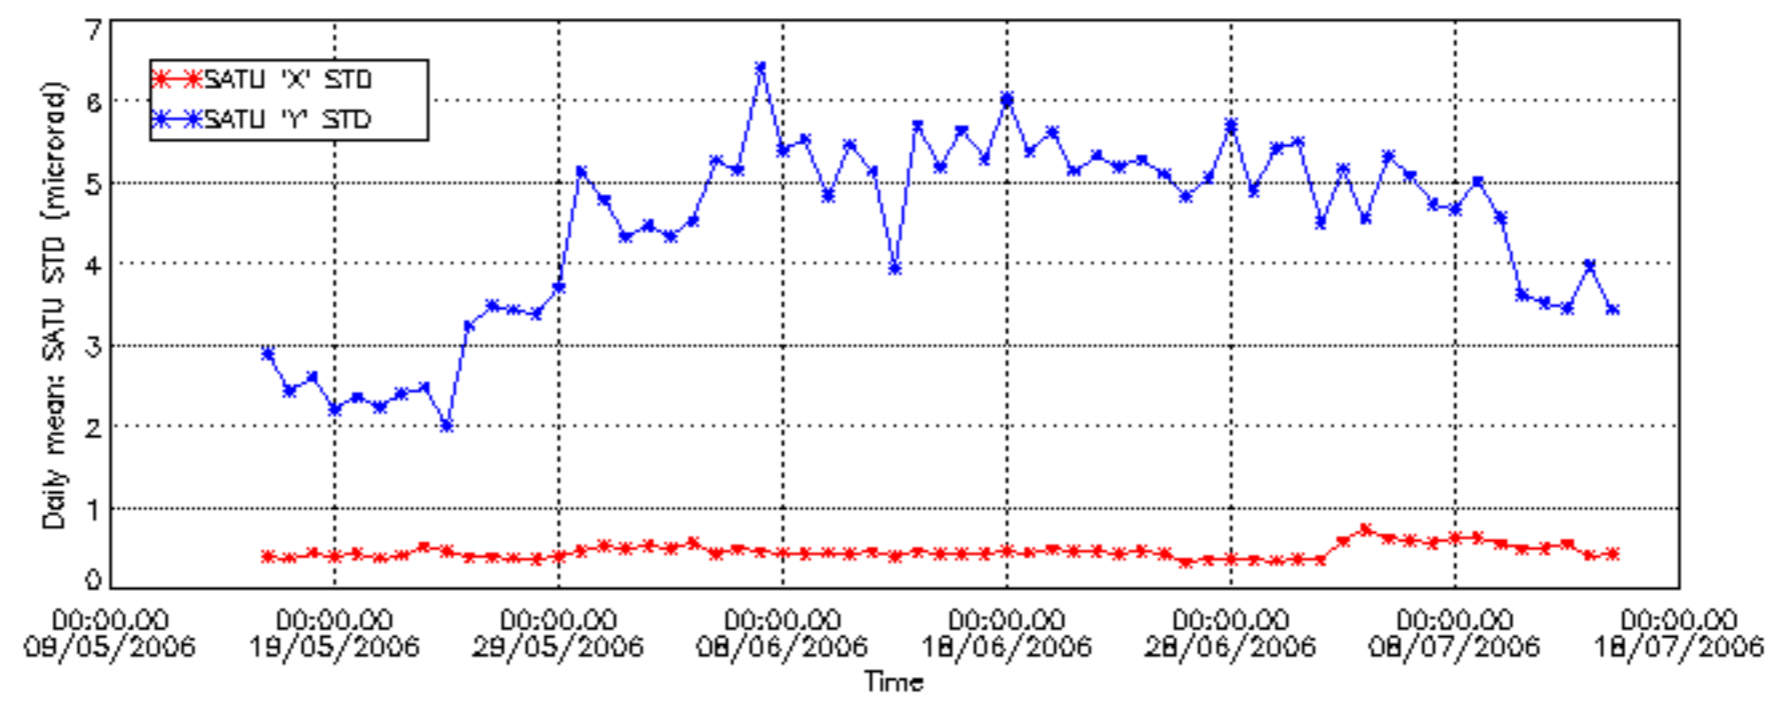

Tangent altitude at which the star is lost

Tangent altitude at which the star is lost

/nas3/ENVISAT/GOMOS/GOM\_NL\_\_0P/GOM\_NL\_\_0PNPDE20060701\_004113\_000049932049\_00059\_22658\_0025.N1

1; -827.1; 01-JUL-2006 00:41:13; Dark ; 37.5; 165; 34Gam Eri ; 2.95; 3200;occ; 75; 18;22658  
 2; -321.7; 01-JUL-2006 00:49:38; Dark ; 59.5; 0; ; 0.00; 0;occ; 119; 0;22658  
 3; 35.0; 01-JUL-2006 00:55:35; Dark ; 46.0; 9; Alp Eri ; 0.45; 24000;occ; 92; 0;22659  
 4; 482.2; 01-JUL-2006 01:03:02; Dark ; 41.5; 148; Alp Tuc ; 2.88; 4100;occ; 83; 0;22659  
 5; 744.3; 01-JUL-2006 01:07:24; Dark ; 43.5; 45; Alp Pav ; 1.94; 26000;occ; 87; 0;22659  
 6; 1062.5; 01-JUL-2006 01:12:43; Dark ; 38.0; 147; Alp Ara ; 2.88; 26000;occ; 76; 0;22659  
 7; 1170.7; 01-JUL-2006 01:14:31; Dark ; 38.5; 40; The Sco ; 1.86; 7100;occ; 77; 0;22659  
 8; 1270.5; 01-JUL-2006 01:16:11; Dark ; 39.0; 25; 35Lam Sco ; 1.62; 28000;occ; 78; 0;22659  
 9; 1354.9; 01-JUL-2006 01:17:35; Dark ; 48.5; 116; 19Del Sgr ; 2.70; 4100;occ; 97; 0;22659  
 10; 1642.4; 01-JUL-2006 01:22:22; Bright; 37.0; 86; 35Eta Oph ; 2.43; 10200;occ; 74; 0;22659  
 11; 1981.8; 01-JUL-2006 01:28:02; Bright; 37.5; 126; 60Bet Oph ; 2.77; 4250;occ; 75; 0;22659  
 12; 2121.9; 01-JUL-2006 01:30:22; Bright; 36.5; 59; 55Alp Oph ; 2.08; 8900;occ; 73; 0;22659  
 13; 2283.2; 01-JUL-2006 01:33:03; Bright; 35.5; 127; 27Bet Her ; 2.78; 4700;occ; 71; 0;22659  
 14; 2447.8; 01-JUL-2006 01:35:48; Bright; 34.5; 133; 40Zet Her ; 2.81; 6000;occ; 69; 0;22659  
 15; 2809.2; 01-JUL-2006 01:41:49; Bright; 35.0; 130; 23Bet Dra ; 2.80; 5800;occ; 70; 0;22659  
 16; 2952.2; 01-JUL-2006 01:44:12; Bright; 36.0; 119; 14Eta Dra ; 2.73; 4700;occ; 72; 0;22659  
 17; 3191.1; 01-JUL-2006 01:48:11; Bright; 35.5; 60; 7Bet UMi ; 2.08; 3950;occ; 71; 0;22659  
 18; 3444.7; 01-JUL-2006 01:52:25; Bright; 36.0; 49; 1Alp UMi ; 1.99; 6300;occ; 72; 0;22659  
 19; 4063.2; 01-JUL-2006 02:02:43; Bright; 35.5; 160; 23Gam Per ; 2.93; 4700;occ; 71; 0;22659  
 20; 4130.4; 01-JUL-2006 02:03:51; Bright; 36.5; 35; 33Alp Per ; 1.79; 6250;occ; 73; 0;22659