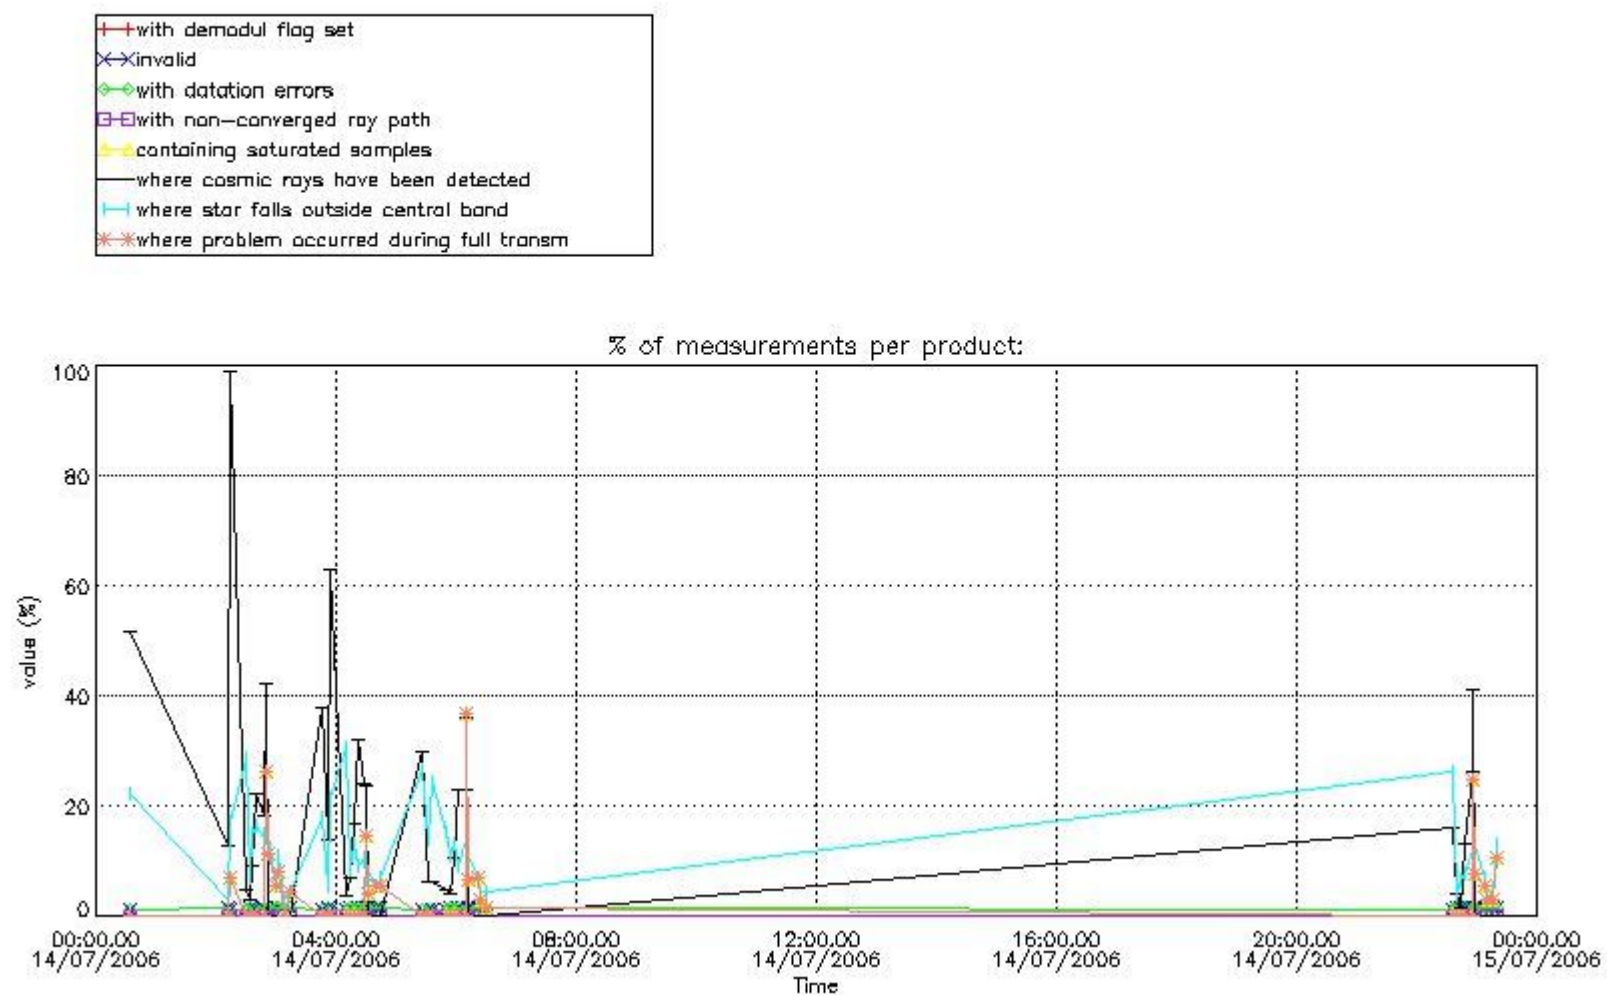

At least one measurement with demodulation flag set:	14.0000 %
Reference spectrum computed from DB:	0.00000 %
Reference spectrum with small number of measurements:	0.00000 %
SATU data not used:	0.00000 %

5.2 Plot quality information per product (time dependant)

5.3 Plot quality information per product (world map)