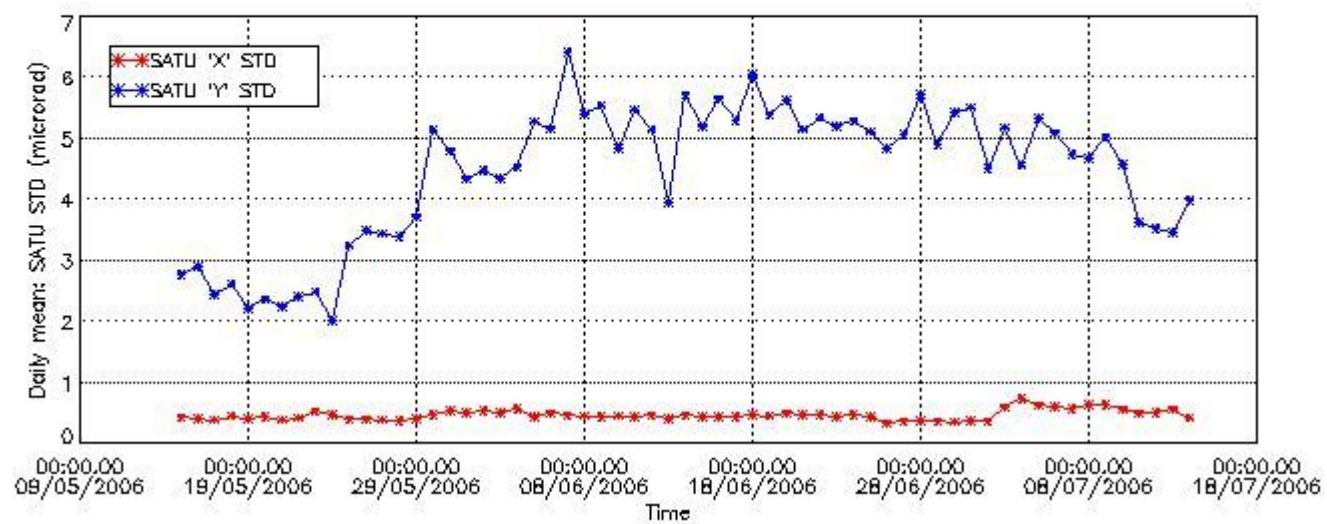

Number of data:	17400.	17400.	21100.	21100.

7.2.2 Trend of daily SATU NEA St. deviation during the last two months (dark limb)

The long term trend of the SATU 'X' and 'Y' standard deviations should be constant during the whole mission.

8. Auxiliary Data Files used for the production reported in section 2.2

The number reported in the third column indicates since which file (see list in section 2.2) the corresponding auxiliary file has been used. The fourth column is the date of those product files.

Type	Auxiliary Filename	Used since product	Used since product date
INST_PHYS_CHARACTERISTICS	GOM_INS_AXVIEC20030716_105425_20030716_120000_20100101_000000	1	14-JUL-2006 00:33:36
CALIBRATION_DATABASE	GOM_CAL_AXVIEC20060712_153513_20060710_000000_20100101_000000	1	14-JUL-2006 00:33:36
LEVEL-1B_PROC_CONFIG	GOM_PR1_AXVIEC20040401_083133_20020324_200000_20100101_000000	1	14-JUL-2006 00:33:36
STAR_CATALOGUE	GOM_CAT_AXVIEC20020121_161009_20020101_000000_20200101_000000	1	14-JUL-2006 00:33:36
STELLAR_SPECTRA_DATABANK	GOM_STS_AXVIEC20020121_165822_20020101_000000_20200101_000000	1	14-JUL-2006 00:33:36
ECMWF_FILE	AUX_ECF_AXNECM20060713_063002_20060713_210000_20060714_090000	1	14-JUL-2006 00:33:36
ECMWF_FILE	AUX_ECF_AXNECM20060713_200031_20060714_030000_20060714_150000	15	14-JUL-2006 03:45:32
ECMWF_FILE	AUX_ECF_AXNECM20060714_062949_20060714_210000_20060715_090000	40	14-JUL-2006 22:36:36
OPTIONAL_ECMWF_FILE	NOT USED	1	14-JUL-2006 00:33:36
ORBIT_DATA_FILE	DOR_NAV_OPNPDE20060713_225217_000057382049_00244_22843_0118.N1	1	14-JUL-2006 00:33:36
ORBIT_DATA_FILE	DOR_NAV_OPNPDE20060714_020852_000041442049_00246_22845_0120.N1	2	14-JUL-2006 02:11:16
ORBIT_DATA_FILE	DOR_NAV_OPNPDE20060714_032315_000057382049_00247_22846_0121.N1	27	14-JUL-2006 05:26:08
ORBIT_DATA_FILE	DOR_NAV_OPNPDE20060714_210553_000041442049_00258_22857_0123.N1	40	14-JUL-2006 22:36:36