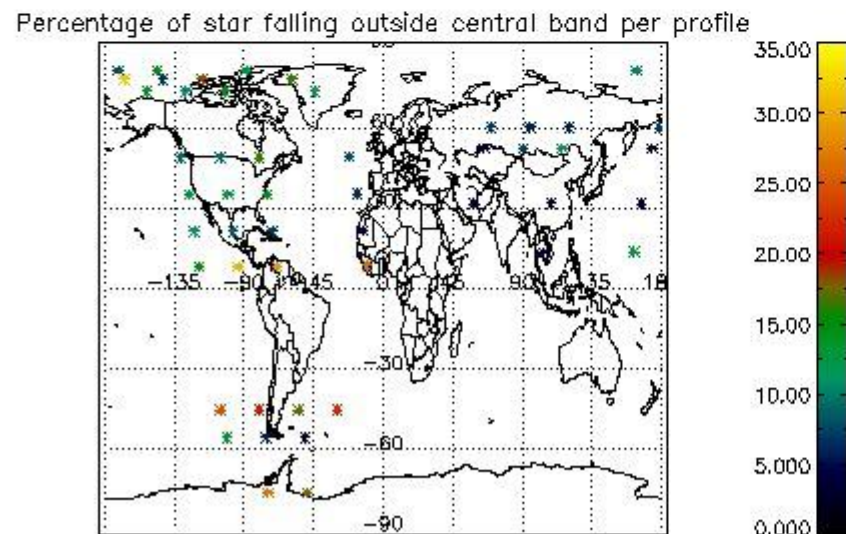

6. Statistics and plot of tangent altitude of the last measurement (DARK & BRIGHT products without errors)

6.1 Statistics on tangent altitude lost:

Statistics	DARK	BRIGHT	TWILIGHT
Mean:	15.026	18.412	15.416
St. deviation:	5.2769	4.1362	4.4794
Maximum:	21.426	24.987	19.649
Minimum:	5.8383	5.6877	8.6160
Number of data:	19.000	25.000	6.0000

6.2 Plot for DARK limb products