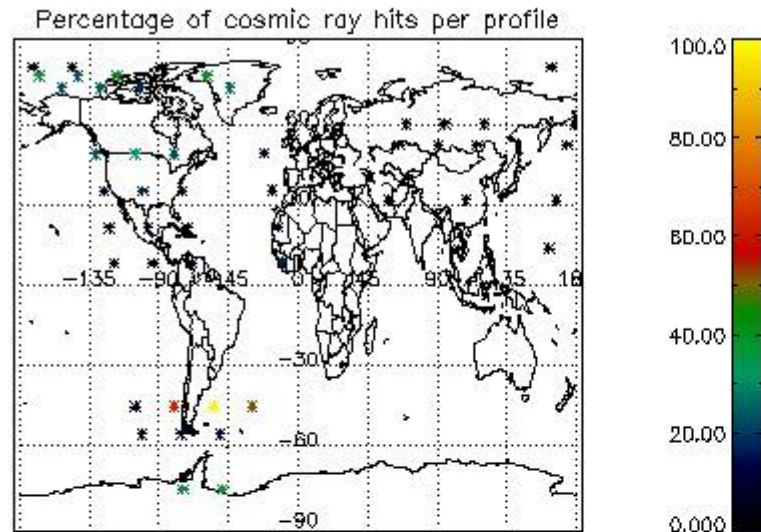

6. Statistics and plot of tangent altitude of the last measurement (DARK & BRIGHT products without errors)

6.1 Statistics on tangent altitude lost:

Statistics	DARK	BRIGHT	TWILIGHT
Mean:	15.026	18.412	15.416
St. deviation:	5.2769	4.1362	4.4794
Maximum:	21.426	24.987	19.649
Minimum:	5.8383	5.6877	8.6160
Number of data:	19.000	25.000	6.0000

6.2 Plot for DARK limb products