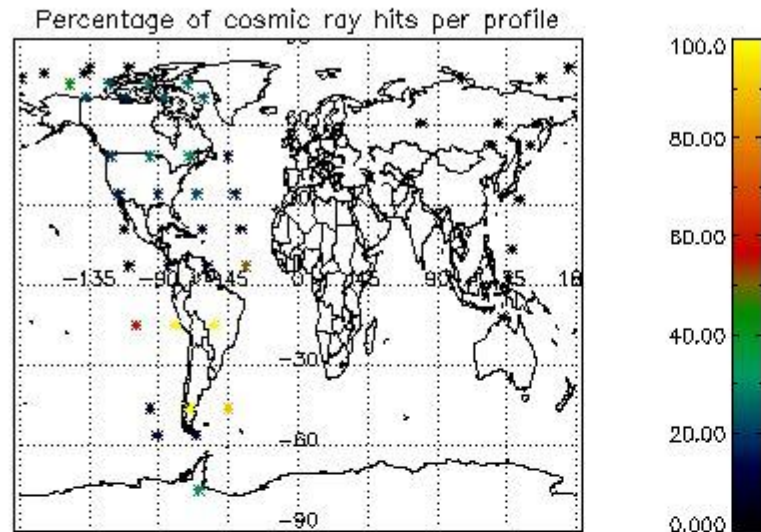

6. Statistics and plot of tangent altitude of the last measurement (DARK & BRIGHT products without errors)

6.1 Statistics on tangent altitude lost:

Statistics	DARK	BRIGHT	TWILIGHT
Mean:	18.559	17.687	15.278
St. deviation:	5.4876	3.9928	2.0785
Maximum:	28.082	25.193	18.718
Minimum:	6.1527	9.8365	13.281
Number of data:	20.000	25.000	5.0000

6.2 Plot for DARK limb products