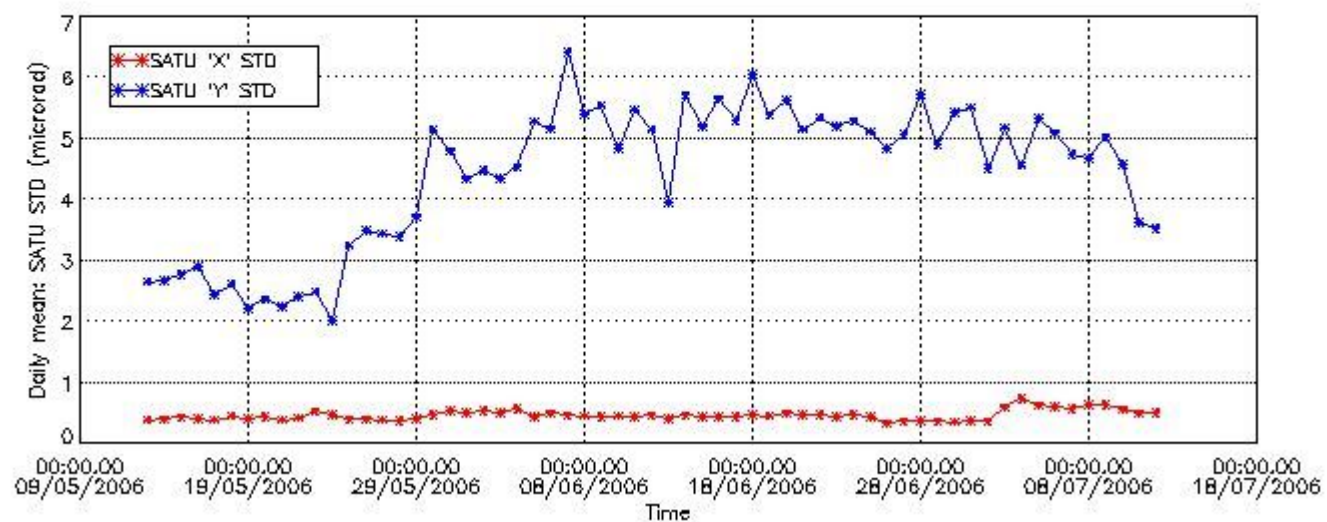

Number of data:	18400.	18400.	21000.	21000.

7.2.2 Trend of daily SATU NEA St. deviation during the last two months (dark limb)

The long term trend of the SATU 'X' and 'Y' standard deviations should be constant during the whole mission.

8. Auxiliary Data Files used for the production reported in section 2.2

The number reported in the third column indicates since which file (see list in section 2.2) the corresponding auxiliary file has been used. The fourth column is the date of those product files.

Type	Auxiliary Filename	Used since product	Used since product date
INST_PHYS_CHARACTERISTICS	GOM_INS_AXVIEC20030716_105425_20030716_120000_20100101_000000	1	12-JUL-2006 00:11:01
CALIBRATION_DATABASE	GOM_CAL_AXVIEC20060706_074554_20060704_000000_20100101_000000	1	12-JUL-2006 00:11:01
LEVEL-1B_PROC_CONFIG	GOM_PR1_AXVIEC20040401_083133_20020324_200000_20100101_000000	1	12-JUL-2006 00:11:01
STAR_CATALOGUE	GOM_CAT_AXVIEC20020121_161009_20020101_000000_20200101_000000	1	12-JUL-2006 00:11:01
STELLAR_SPECTRA_DATABANK	GOM_STS_AXVIEC20020121_165822_20020101_000000_20200101_000000	1	12-JUL-2006 00:11:01
ECMWF_FILE	AUX_ECF_AXNECM20060711_062956_20060711_210000_20060712_090000	1	12-JUL-2006 00:11:01
ECMWF_FILE	AUX_ECF_AXNECM20060711_181958_20060712_030000_20060712_150000	37	12-JUL-2006 04:48:39
OPTIONAL_ECMWF_FILE	NOT USED	1	12-JUL-2006 00:11:01
ORBIT_DATA_FILE	DOR_NAV_OPNPDE20060711_235100_000057382049_00216_22815_0104.N1	1	12-JUL-2006 00:11:01
ORBIT_DATA_FILE	DOR_NAV_OPNPDE20060712_013157_000041442049_00217_22816_0105.N1	27	12-JUL-2006 03:14:25
ORBIT_DATA_FILE	DOR_NAV_OPNPDE20060712_042717_000057382049_00219_22818_0107.N1	37	12-JUL-2006 04:48:39