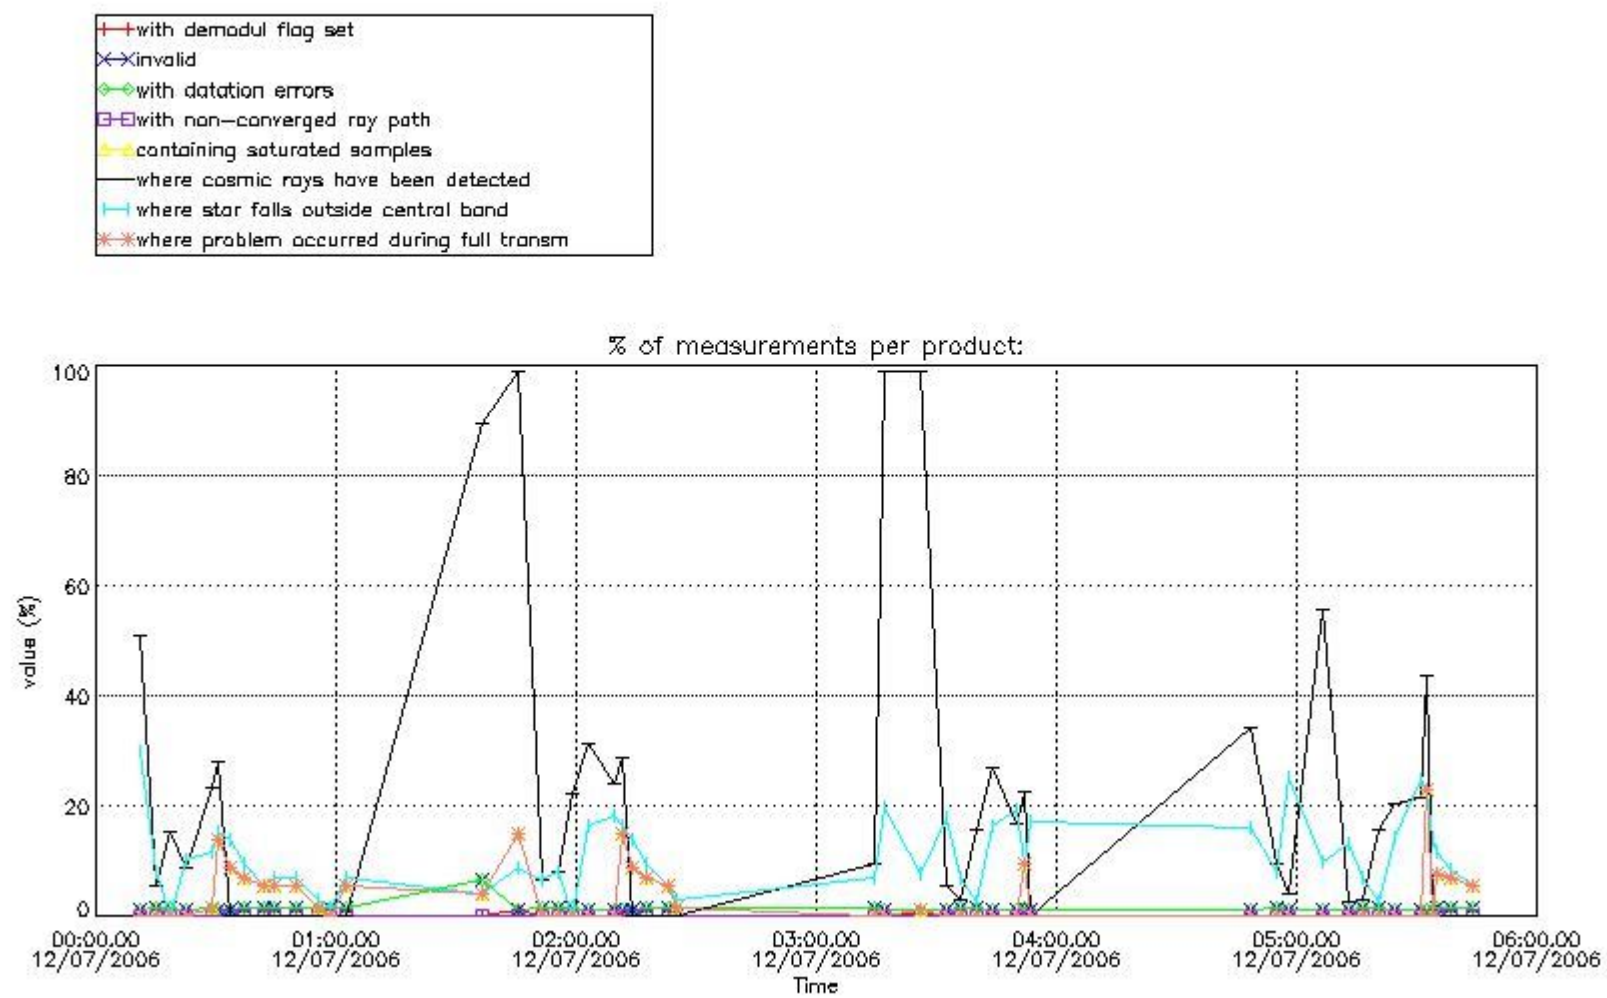

At least one measurement with demodulation flag set:	8.00000 %
Reference spectrum computed from DB:	0.00000 %
Reference spectrum with small number of measurements:	0.00000 %
SATU data not used:	0.00000 %

5.2 Plot quality information per product (time dependant)

5.3 Plot quality information per product (world map)