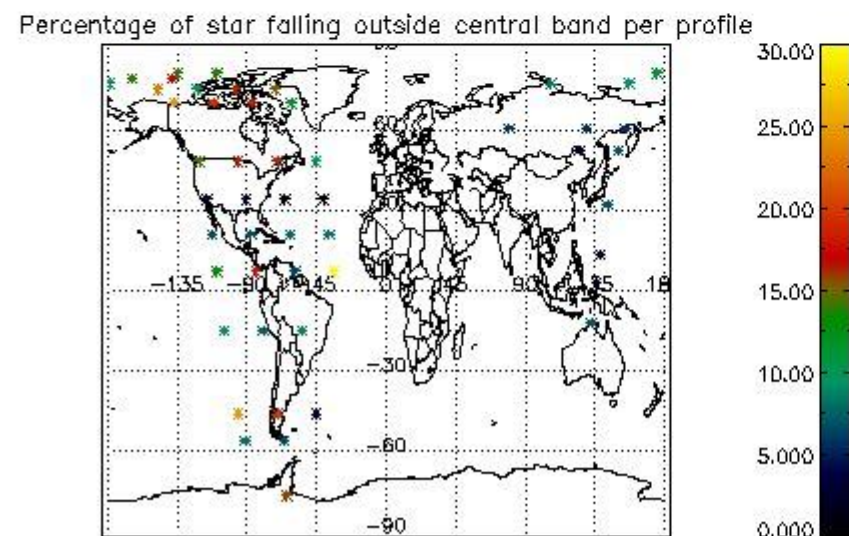

6. Statistics and plot of tangent altitude of the last measurement (DARK & BRIGHT products without errors)

6.1 Statistics on tangent altitude lost:

Statistics	DARK	BRIGHT	TWILIGHT
Mean:	18.559	17.687	15.278
St. deviation:	5.4876	3.9928	2.0785
Maximum:	28.082	25.193	18.718
Minimum:	6.1527	9.8365	13.281
Number of data:	20.000	25.000	5.0000

6.2 Plot for DARK limb products