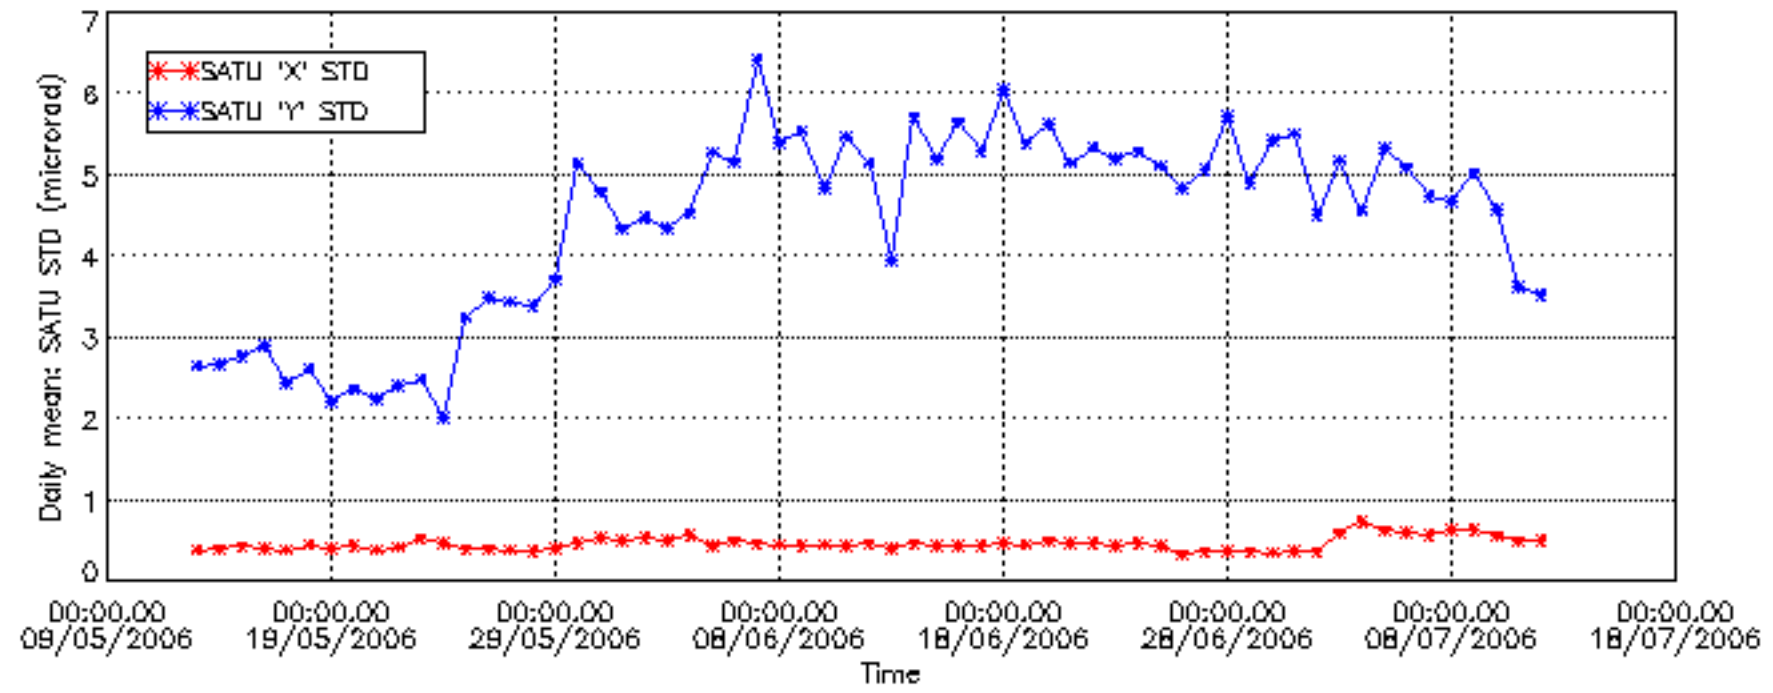

Tangent altitude at which the star is lost

Tangent altitude at which the star is lost

/nas3/ENVISAT/GOMOS/GOM_NL__0P/GOM_NL__0PNPDE20060701_004113_000049932049_00059_22658_0025.N1

1; -827.1; 01-JUL-2006 00:41:13; Dark ; 37.5; 165; 34Gam Eri ; 2.95; 3200;occ; 75; 18;22658
 2; -321.7; 01-JUL-2006 00:49:38; Dark ; 59.5; 0; ; 0.00; 0;occ; 119; 0;22658
 3; 35.0; 01-JUL-2006 00:55:35; Dark ; 46.0; 9; Alp Eri ; 0.45; 24000;occ; 92; 0;22659
 4; 482.2; 01-JUL-2006 01:03:02; Dark ; 41.5; 148; Alp Tuc ; 2.88; 4100;occ; 83; 0;22659
 5; 744.3; 01-JUL-2006 01:07:24; Dark ; 43.5; 45; Alp Pav ; 1.94; 26000;occ; 87; 0;22659
 6; 1062.5; 01-JUL-2006 01:12:43; Dark ; 38.0; 147; Alp Ara ; 2.88; 26000;occ; 76; 0;22659
 7; 1170.7; 01-JUL-2006 01:14:31; Dark ; 38.5; 40; The Sco ; 1.86; 7100;occ; 77; 0;22659
 8; 1270.5; 01-JUL-2006 01:16:11; Dark ; 39.0; 25; 35Lam Sco ; 1.62; 28000;occ; 78; 0;22659
 9; 1354.9; 01-JUL-2006 01:17:35; Dark ; 48.5; 116; 19Del Sgr ; 2.70; 4100;occ; 97; 0;22659
 10; 1642.4; 01-JUL-2006 01:22:22; Bright; 37.0; 86; 35Eta Oph ; 2.43; 10200;occ; 74; 0;22659
 11; 1981.8; 01-JUL-2006 01:28:02; Bright; 37.5; 126; 60Bet Oph ; 2.77; 4250;occ; 75; 0;22659
 12; 2121.9; 01-JUL-2006 01:30:22; Bright; 36.5; 59; 55Alp Oph ; 2.08; 8900;occ; 73; 0;22659
 13; 2283.2; 01-JUL-2006 01:33:03; Bright; 35.5; 127; 27Bet Her ; 2.78; 4700;occ; 71; 0;22659
 14; 2447.8; 01-JUL-2006 01:35:48; Bright; 34.5; 133; 40Zet Her ; 2.81; 6000;occ; 69; 0;22659
 15; 2809.2; 01-JUL-2006 01:41:49; Bright; 35.0; 130; 23Bet Dra ; 2.80; 5800;occ; 70; 0;22659
 16; 2952.2; 01-JUL-2006 01:44:12; Bright; 36.0; 119; 14Eta Dra ; 2.73; 4700;occ; 72; 0;22659
 17; 3191.1; 01-JUL-2006 01:48:11; Bright; 35.5; 60; 7Bet UMi ; 2.08; 3950;occ; 71; 0;22659
 18; 3444.7; 01-JUL-2006 01:52:25; Bright; 36.0; 49; 1Alp UMi ; 1.99; 6300;occ; 72; 0;22659
 19; 4063.2; 01-JUL-2006 02:02:43; Bright; 35.5; 160; 23Gam Per ; 2.93; 4700;occ; 71; 0;22659
 20; 4130.4; 01-JUL-2006 02:03:51; Bright; 36.5; 35; 33Alp Per ; 1.79; 6250;occ; 73; 0;22659