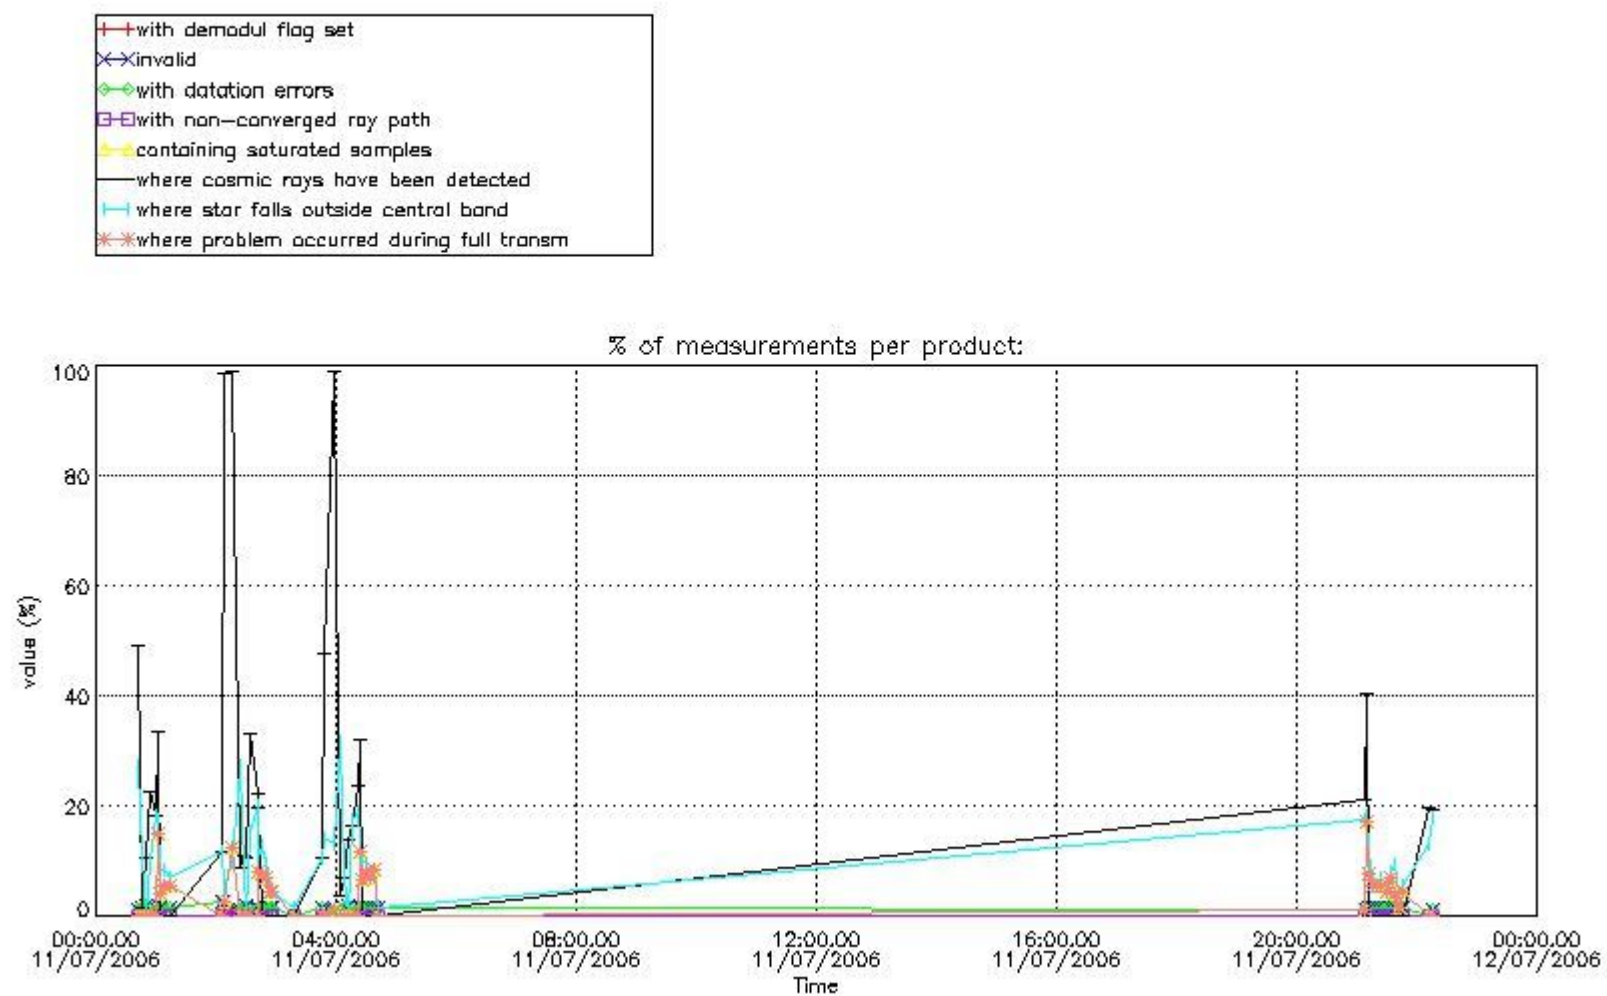

At least one measurement with demodulation flag set:	12.0000 %
Reference spectrum computed from DB:	0.00000 %
Reference spectrum with small number of measurements:	0.00000 %
SATU data not used:	0.00000 %

5.2 Plot quality information per product (time dependant)

5.3 Plot quality information per product (world map)