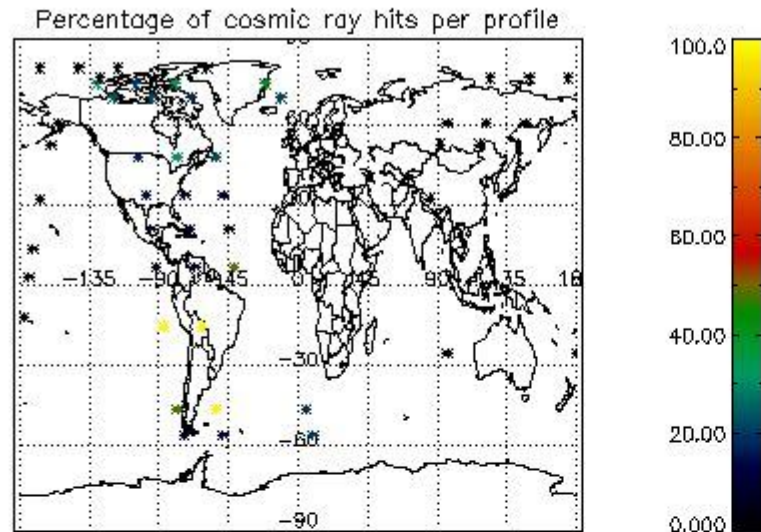

6. Statistics and plot of tangent altitude of the last measurement (DARK & BRIGHT products without errors)

6.1 Statistics on tangent altitude lost:

Statistics	DARK	BRIGHT	TWILIGHT
Mean:	20.861	18.855	15.747
St. deviation:	14.714	4.0748	2.1068
Maximum:	51.333	31.518	18.125
Minimum:	4.8345	12.316	14.112
Number of data:	17.000	30.000	3.0000

6.2 Plot for DARK limb products