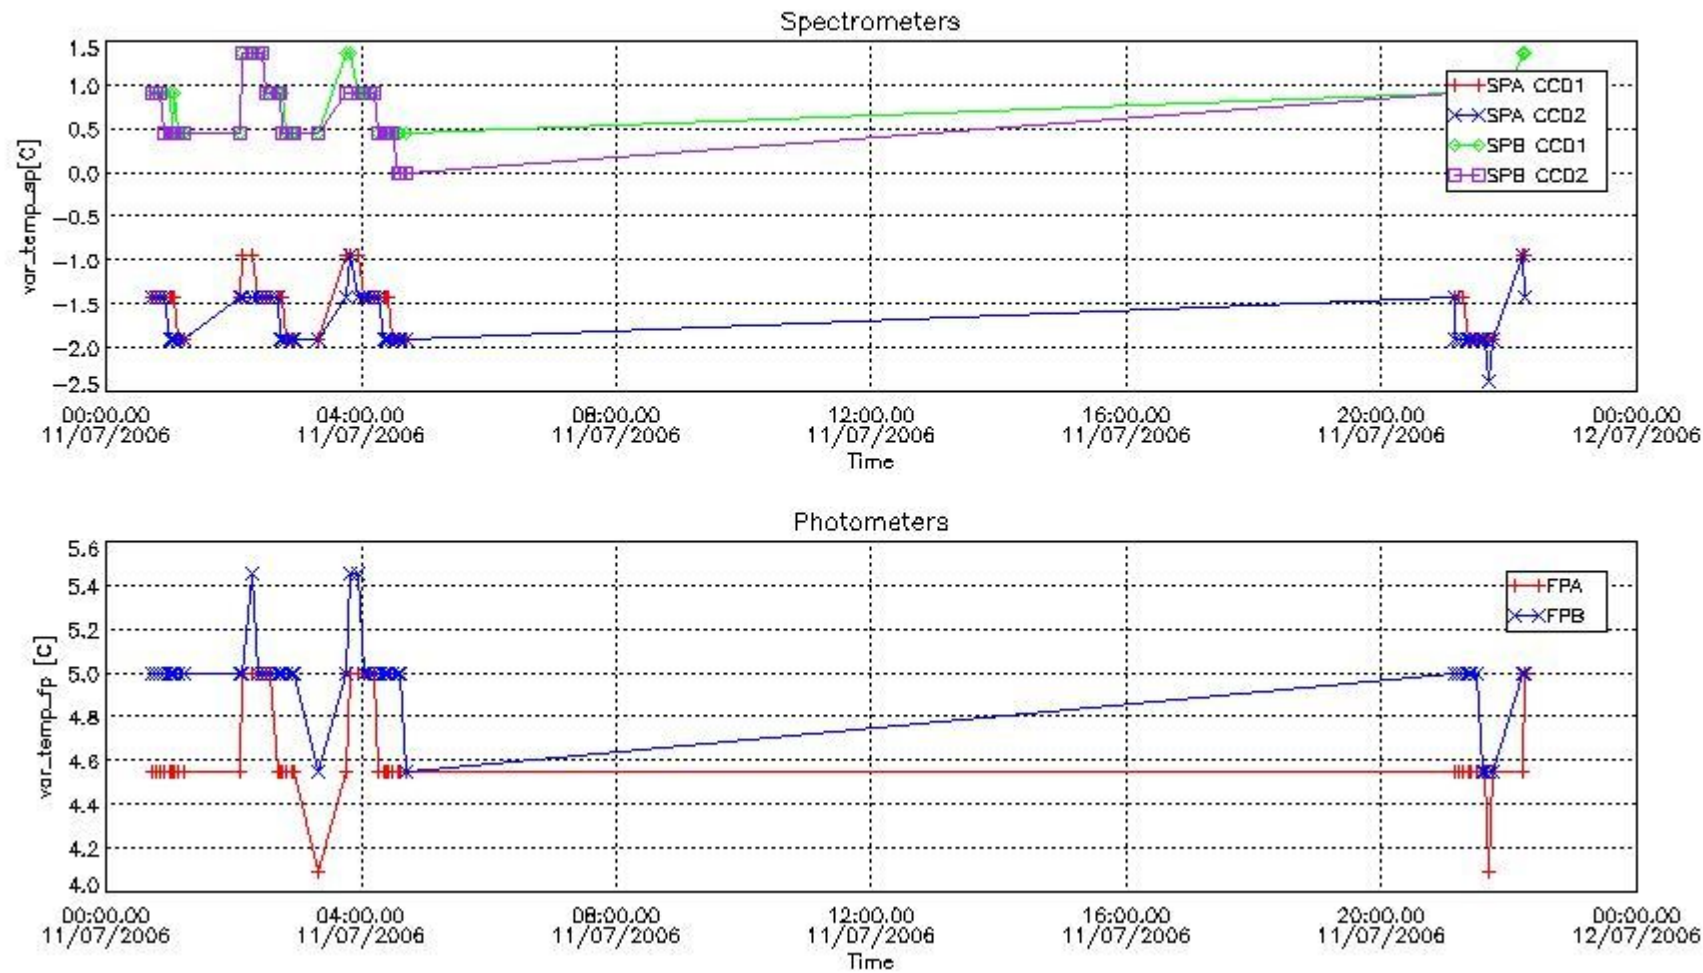

43	GOM_TRA_1PNPDE20060711_212315_000000362049_00215_22814_0005.N1	11-JUL-2006 21:23:15	Bright	36.000	59	55Alp Oph	2.0800	8900.0	72	22814	No
44	GOM_TRA_1PNPDE20060711_212900_000000362049_00215_22814_0006.N1	11-JUL-2006 21:29:00	Bright	35.500	133	40Zet Her	2.8070	6000.0	71	22814	No
45	GOM_TRA_1PNPDE20060711_213417_000000372049_00215_22814_0007.N1	11-JUL-2006 21:34:17	Bright	37.000	69	33Gam Dra	2.2310	3800.0	74	22814	No
46	GOM_TRA_1PNPDE20060711_213716_000000372049_00215_22814_0008.N1	11-JUL-2006 21:37:16	Bright	36.500	119	14Eta Dra	2.7270	4700.0	73	22814	No
47	GOM_TRA_1PNPDE20060711_214127_000000352049_00215_22814_0009.N1	11-JUL-2006 21:41:27	Bright	34.500	60	7Bet UMi	2.0810	3950.0	69	22814	No
48	GOM_TRA_1PNPDE20060711_214514_000000362049_00215_22814_0010.N1	11-JUL-2006 21:45:14	Bright	35.500	49	1Alp UMi	1.9900	6300.0	71	22814	No
49	GOM_TRA_1PNPDE20060711_221236_000000392049_00215_22814_0011.N1	11-JUL-2006 22:12:36	Dark	38.500	7	19Bet Ori	0.10000	14000.	77	22814	No
50	GOM_TRA_1PNPDE20060711_221525_000000452049_00215_22814_0000.N1	11-JUL-2006 22:15:25	Dark	44.500	165	34Gam Eri	2.9500	3200.0	89	22814	No

3. Plot of GOMOS spectrometers and photometers temperatures from level 1b data

4. Overview of dark signal processing per product

The Dark Charge (DC) is a temperature-dependant signal added to the useful measurements and it is therefore subtracted from them during the processing. There are two phenomena that produce a continuous increase of the DC: the "hot pixels" (a pixel is "hot" when its DC exceeds by a significant amount its value measured on ground at the same temperature) and the "Random Telegraphic Signal" (abrupt change positive or negative of the CCD pixel signal, random in time, affecting only the DC part of the signal and not the photon generated signal).

In this section a list of products that did not use the Dark Sky Area (DSA) observation for the DC computation is given. It is also provided the mean DC plot per product for dark limb products with no error flag set.

4.1 These products did not use the DSA observation for DC computation:

Product name	DC information
GOM_TRA_1PNPDE20060711_031838_000000322049_00204_22803_0000.N1	DC map used (0)
GOM_TRA_1PNPDE20060711_210749_000000412049_00215_22814_0000.N1	DC map used (0)