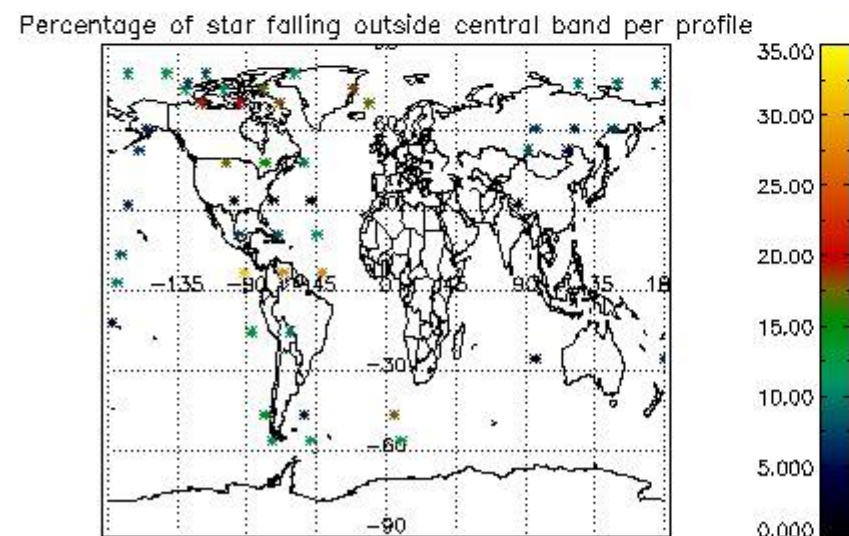

6. Statistics and plot of tangent altitude of the last measurement (DARK & BRIGHT products without errors)

6.1 Statistics on tangent altitude lost:

Statistics	DARK	BRIGHT	TWILIGHT
Mean:	20.861	18.855	15.747
St. deviation:	14.714	4.0748	2.1068
Maximum:	51.333	31.518	18.125
Minimum:	4.8345	12.316	14.112
Number of data:	17.000	30.000	3.0000

6.2 Plot for DARK limb products