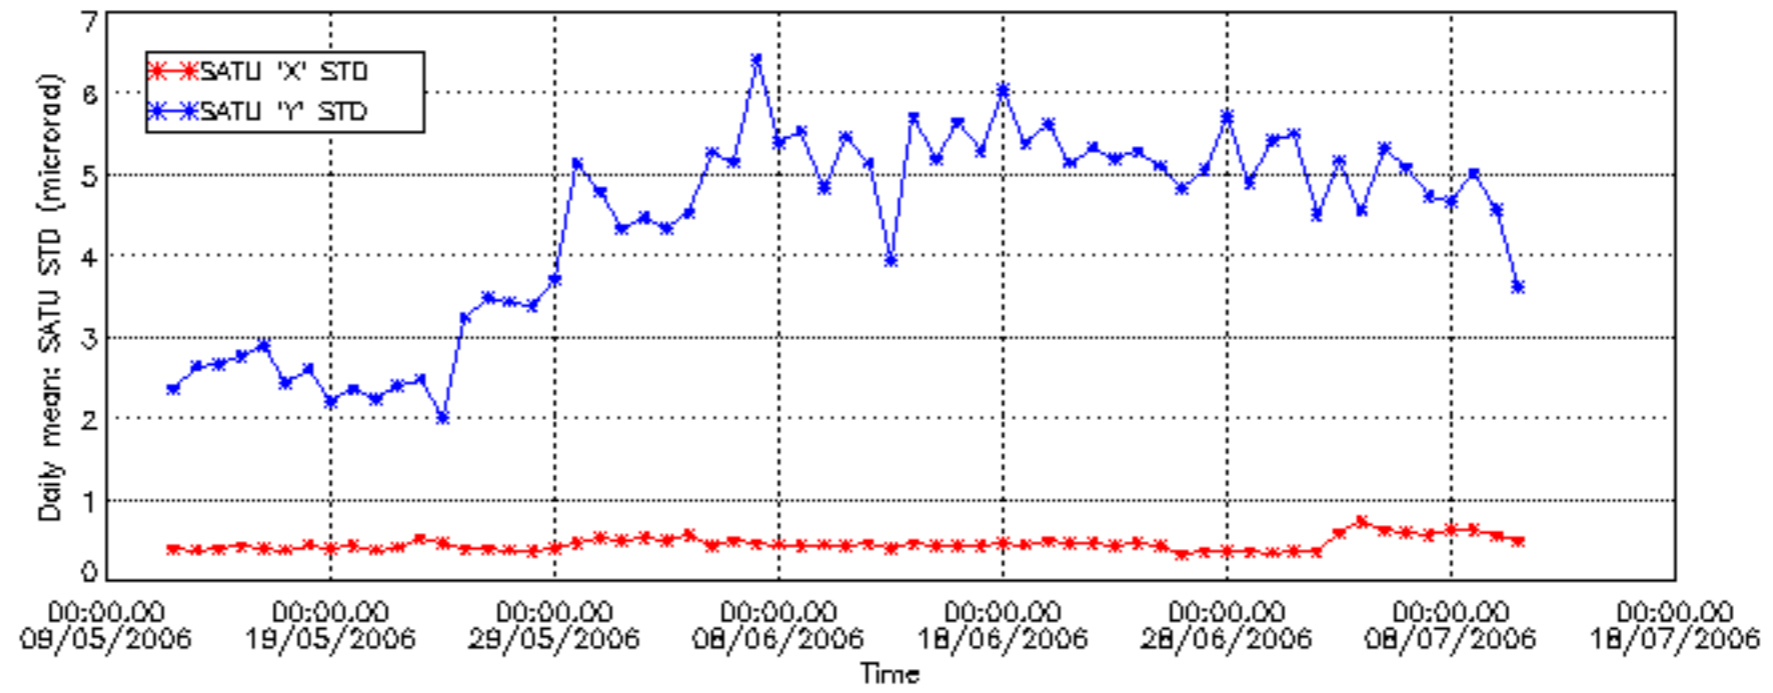

Tangent altitude at which the star is lost

Tangent altitude at which the star is lost

/nas3/ENVISAT/GOMOS/GOM_NL__0P/GOM_NL__0PNPDE20060701_004113_000049932049_00059_22658_0025.N1

1; -827.1; 01-JUL-2006 00:41:13; Dark ; 37.5; 165; 34Gam Eri ; 2.95; 3200;occ; 75; 18;22658
 2; -321.7; 01-JUL-2006 00:49:38; Dark ; 59.5; 0; ; 0.00; 0;occ; 119; 0;22658
 3; 35.0; 01-JUL-2006 00:55:35; Dark ; 46.0; 9; Alp Eri ; 0.45; 24000;occ; 92; 0;22659
 4; 482.2; 01-JUL-2006 01:03:02; Dark ; 41.5; 148; Alp Tuc ; 2.88; 4100;occ; 83; 0;22659
 5; 744.3; 01-JUL-2006 01:07:24; Dark ; 43.5; 45; Alp Pav ; 1.94; 26000;occ; 87; 0;22659
 6; 1062.5; 01-JUL-2006 01:12:43; Dark ; 38.0; 147; Alp Ara ; 2.88; 26000;occ; 76; 0;22659
 7; 1170.7; 01-JUL-2006 01:14:31; Dark ; 38.5; 40; The Sco ; 1.86; 7100;occ; 77; 0;22659
 8; 1270.5; 01-JUL-2006 01:16:11; Dark ; 39.0; 25; 35Lam Sco ; 1.62; 28000;occ; 78; 0;22659
 9; 1354.9; 01-JUL-2006 01:17:35; Dark ; 48.5; 116; 19Del Sgr ; 2.70; 4100;occ; 97; 0;22659
 10; 1642.4; 01-JUL-2006 01:22:22; Bright; 37.0; 86; 35Eta Oph ; 2.43; 10200;occ; 74; 0;22659
 11; 1981.8; 01-JUL-2006 01:28:02; Bright; 37.5; 126; 60Bet Oph ; 2.77; 4250;occ; 75; 0;22659
 12; 2121.9; 01-JUL-2006 01:30:22; Bright; 36.5; 59; 55Alp Oph ; 2.08; 8900;occ; 73; 0;22659
 13; 2283.2; 01-JUL-2006 01:33:03; Bright; 35.5; 127; 27Bet Her ; 2.78; 4700;occ; 71; 0;22659
 14; 2447.8; 01-JUL-2006 01:35:48; Bright; 34.5; 133; 40Zet Her ; 2.81; 6000;occ; 69; 0;22659
 15; 2809.2; 01-JUL-2006 01:41:49; Bright; 35.0; 130; 23Bet Dra ; 2.80; 5800;occ; 70; 0;22659
 16; 2952.2; 01-JUL-2006 01:44:12; Bright; 36.0; 119; 14Eta Dra ; 2.73; 4700;occ; 72; 0;22659
 17; 3191.1; 01-JUL-2006 01:48:11; Bright; 35.5; 60; 7Bet UMi ; 2.08; 3950;occ; 71; 0;22659
 18; 3444.7; 01-JUL-2006 01:52:25; Bright; 36.0; 49; 1Alp UMi ; 1.99; 6300;occ; 72; 0;22659
 19; 4063.2; 01-JUL-2006 02:02:43; Bright; 35.5; 160; 23Gam Per ; 2.93; 4700;occ; 71; 0;22659
 20; 4130.4; 01-JUL-2006 02:03:51; Bright; 36.5; 35; 33Alp Per ; 1.79; 6250;occ; 73; 0;22659