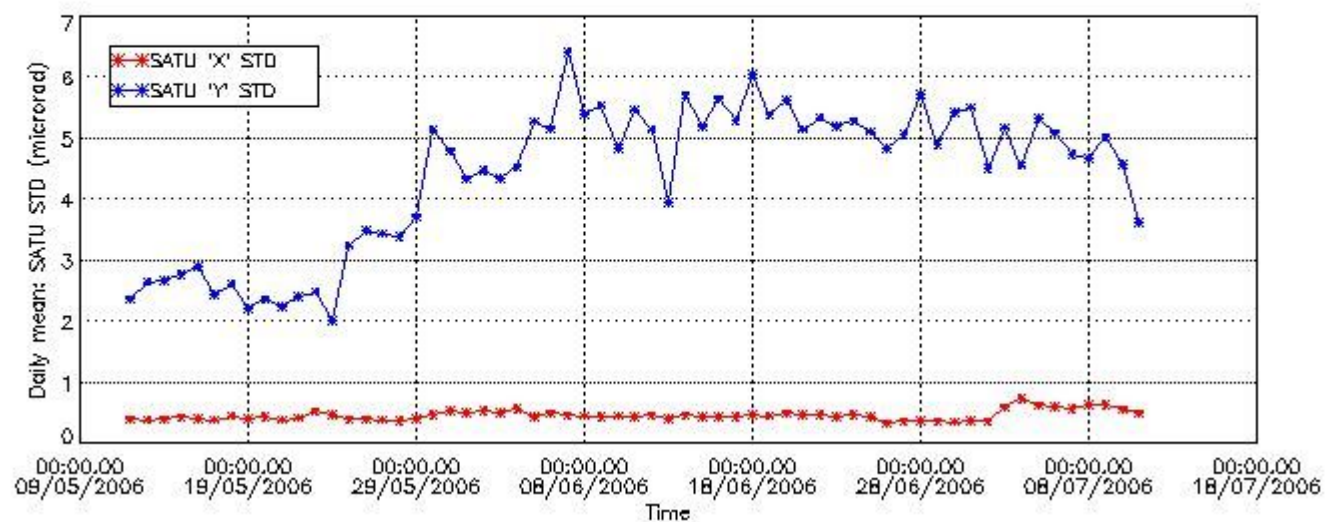

Number of data:	15700.	15700.	25250.	25250.

7.2.2 Trend of daily SATU NEA St. deviation during the last two months (dark limb)

The long term trend of the SATU 'X' and 'Y' standard deviations should be constant during the whole mission.

8. Auxiliary Data Files used for the production reported in section 2.2

The number reported in the third column indicates since which file (see list in section 2.2) the corresponding auxiliary file has been used. The fourth column is the date of those product files.

Type	Auxiliary Filename	Used since product	Used since product date
INST_PHYS_CHARACTERISTICS	GOM_INS_AXVIEC20030716_105425_20030716_120000_20100101_000000	1	11-JUL-2006 00:42:30
CALIBRATION_DATABASE	GOM_CAL_AXVIEC20060706_074554_20060704_000000_20100101_000000	1	11-JUL-2006 00:42:30
LEVEL-1B_PROC_CONFIG	GOM_PR1_AXVIEC20040401_083133_20020324_200000_20100101_000000	1	11-JUL-2006 00:42:30
STAR_CATALOGUE	GOM_CAT_AXVIEC20020121_161009_20020101_000000_20200101_000000	1	11-JUL-2006 00:42:30
STELLAR_SPECTRA_DATABANK	GOM_STS_AXVIEC20020121_165822_20020101_000000_20200101_000000	1	11-JUL-2006 00:42:30
ECMWF_FILE	AUX_ECF_AXNECM20060710_061830_20060710_210000_20060711_090000	1	11-JUL-2006 00:42:30
ECMWF_FILE	AUX_ECF_AXNECM20060710_182002_20060711_030000_20060711_150000	23	11-JUL-2006 03:18:38
ECMWF_FILE	AUX_ECF_AXNECM20060711_062956_20060711_210000_20060712_090000	38	11-JUL-2006 21:07:49
OPTIONAL_ECMWF_FILE	NOT USED	1	11-JUL-2006 00:42:30
ORBIT_DATA_FILE	DOR_NAV_OPNPDE20060710_224204_000060562049_00201_22800_0097.N1	1	11-JUL-2006 00:42:30
ORBIT_DATA_FILE	DOR_NAV_OPNPDE20060711_020358_000041442049_00203_22802_0099.N1	10	11-JUL-2006 02:05:23
ORBIT_DATA_FILE	DOR_NAV_OPNPDE20060711_031821_000057382049_00204_22803_0100.N1	23	11-JUL-2006 03:18:38
ORBIT_DATA_FILE	DOR_NAV_OPNPDE20060711_020358_000041442049_00203_22802_0099.N1	24	11-JUL-2006 03:45:59
ORBIT_DATA_FILE	AUX_FPO_AXVPDS20060710_225943_20060710_193851_20060720_210505	38	11-JUL-2006 21:07:49
ORBIT_DATA_FILE	DOR_NAV_OPNPDE20060711_210059_000038252049_00215_22814_0102.N1	50	11-JUL-2006 22:15:25