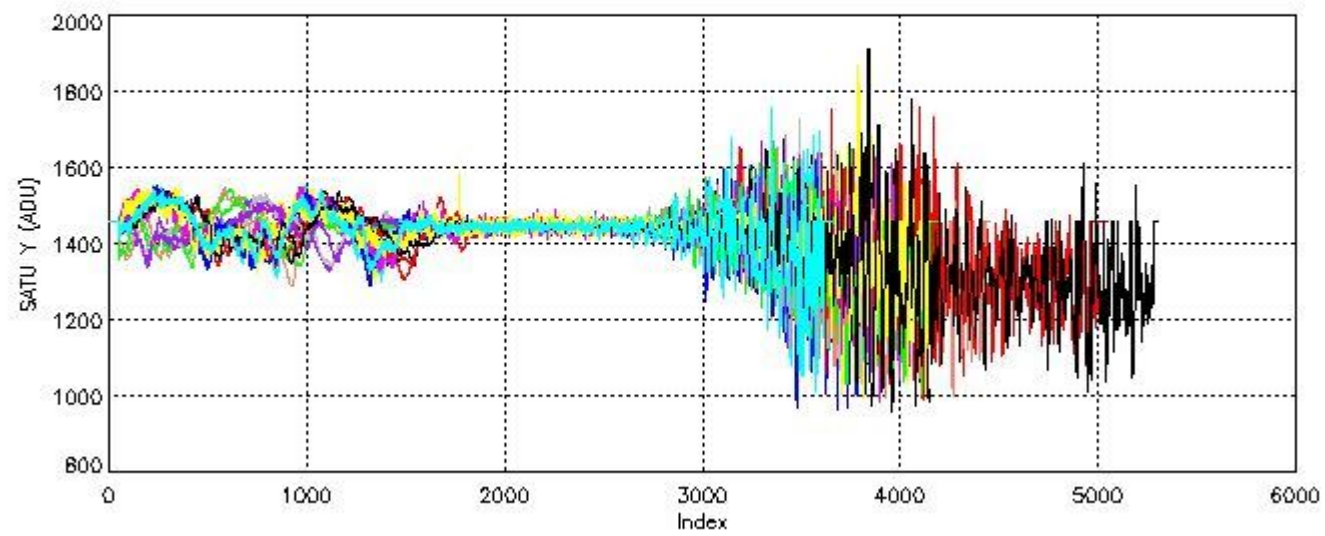

7.2 Statistics on SATU Noise Equivalent Angle (NEA) for DARK (D) and BRIGHT (B) products above 105 kms

The Star Acquisition and Tracking Unit (it is the CCD that tracks the star while it is occulted) Noise Equivalent Angle consists of the statistical angular variation of the SATU data above the atmosphere. Statistics (in ADU) above 105 km are computed for every occultation, giving four values per occultation: one in the 'X' direction and one in the 'Y' direction for dark and bright limbs. A mean value per day in every direction and limb is calculated and monitored in order to assess instrument performance in terms of star pointing.

7.2.1 SATU NEA Statistics (table)

Statistics	SATU X (D)	SATU Y (D)	SATU X (B)	SATU Y (B)
Mean:	1459.4	1446.2	1460.3	1447.9
St. deviation:	5.4739	45.759	7.3999	52.282
Maximum:	1493.0	1554.0	1500.0	1566.0
Minimum:	1434.0	1344.0	1426.0	1319.0