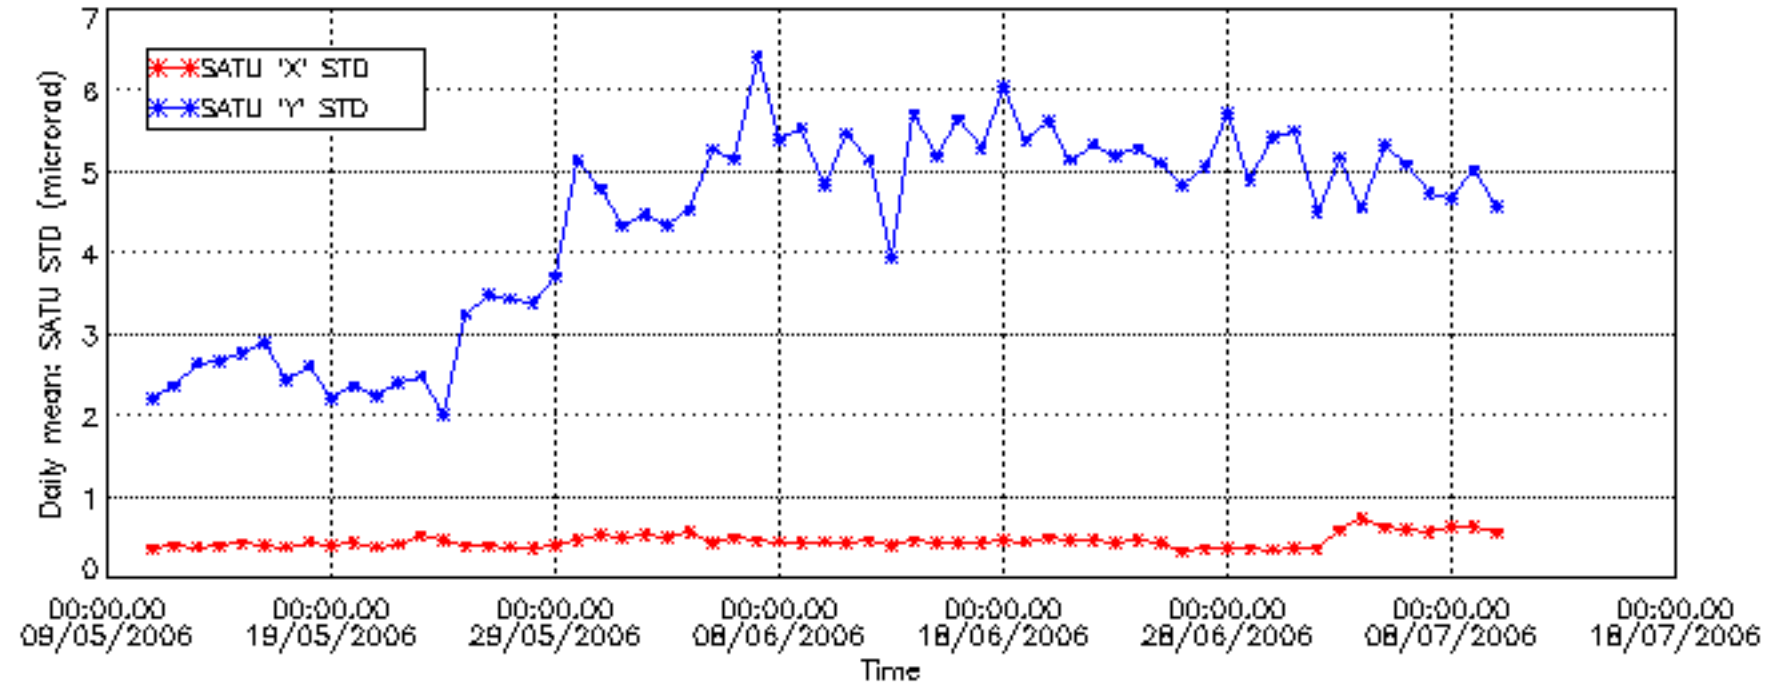

Tangent altitude at which the star is lost

Tangent altitude at which the star is lost

/nas3/ENVISAT/GOMOS/GOM_NL__0P/GOM_NL__0PNPDE20060701_004113_000049932049_00059_22658_0025.N1

1; -827.1; 01-JUL-2006 00:41:13; Dark ; 37.5; 165; 34Gam Eri ; 2.95; 3200;occ; 75; 18;22658
 2; -321.7; 01-JUL-2006 00:49:38; Dark ; 59.5; 0; ; 0.00; 0;occ; 119; 0;22658
 3; 35.0; 01-JUL-2006 00:55:35; Dark ; 46.0; 9; Alp Eri ; 0.45; 24000;occ; 92; 0;22659
 4; 482.2; 01-JUL-2006 01:03:02; Dark ; 41.5; 148; Alp Tuc ; 2.88; 4100;occ; 83; 0;22659
 5; 744.3; 01-JUL-2006 01:07:24; Dark ; 43.5; 45; Alp Pav ; 1.94; 26000;occ; 87; 0;22659
 6; 1062.5; 01-JUL-2006 01:12:43; Dark ; 38.0; 147; Alp Ara ; 2.88; 26000;occ; 76; 0;22659
 7; 1170.7; 01-JUL-2006 01:14:31; Dark ; 38.5; 40; The Sco ; 1.86; 7100;occ; 77; 0;22659
 8; 1270.5; 01-JUL-2006 01:16:11; Dark ; 39.0; 25; 35Lam Sco ; 1.62; 28000;occ; 78; 0;22659
 9; 1354.9; 01-JUL-2006 01:17:35; Dark ; 48.5; 116; 19Del Sgr ; 2.70; 4100;occ; 97; 0;22659
 10; 1642.4; 01-JUL-2006 01:22:22; Bright; 37.0; 86; 35Eta Oph ; 2.43; 10200;occ; 74; 0;22659
 11; 1981.8; 01-JUL-2006 01:28:02; Bright; 37.5; 126; 60Bet Oph ; 2.77; 4250;occ; 75; 0;22659
 12; 2121.9; 01-JUL-2006 01:30:22; Bright; 36.5; 59; 55Alp Oph ; 2.08; 8900;occ; 73; 0;22659
 13; 2283.2; 01-JUL-2006 01:33:03; Bright; 35.5; 127; 27Bet Her ; 2.78; 4700;occ; 71; 0;22659
 14; 2447.8; 01-JUL-2006 01:35:48; Bright; 34.5; 133; 40Zet Her ; 2.81; 6000;occ; 69; 0;22659
 15; 2809.2; 01-JUL-2006 01:41:49; Bright; 35.0; 130; 23Bet Dra ; 2.80; 5800;occ; 70; 0;22659
 16; 2952.2; 01-JUL-2006 01:44:12; Bright; 36.0; 119; 14Eta Dra ; 2.73; 4700;occ; 72; 0;22659
 17; 3191.1; 01-JUL-2006 01:48:11; Bright; 35.5; 60; 7Bet UMi ; 2.08; 3950;occ; 71; 0;22659
 18; 3444.7; 01-JUL-2006 01:52:25; Bright; 36.0; 49; 1Alp UMi ; 1.99; 6300;occ; 72; 0;22659
 19; 4063.2; 01-JUL-2006 02:02:43; Bright; 35.5; 160; 23Gam Per ; 2.93; 4700;occ; 71; 0;22659
 20; 4130.4; 01-JUL-2006 02:03:51; Bright; 36.5; 35; 33Alp Per ; 1.79; 6250;occ; 73; 0;22659