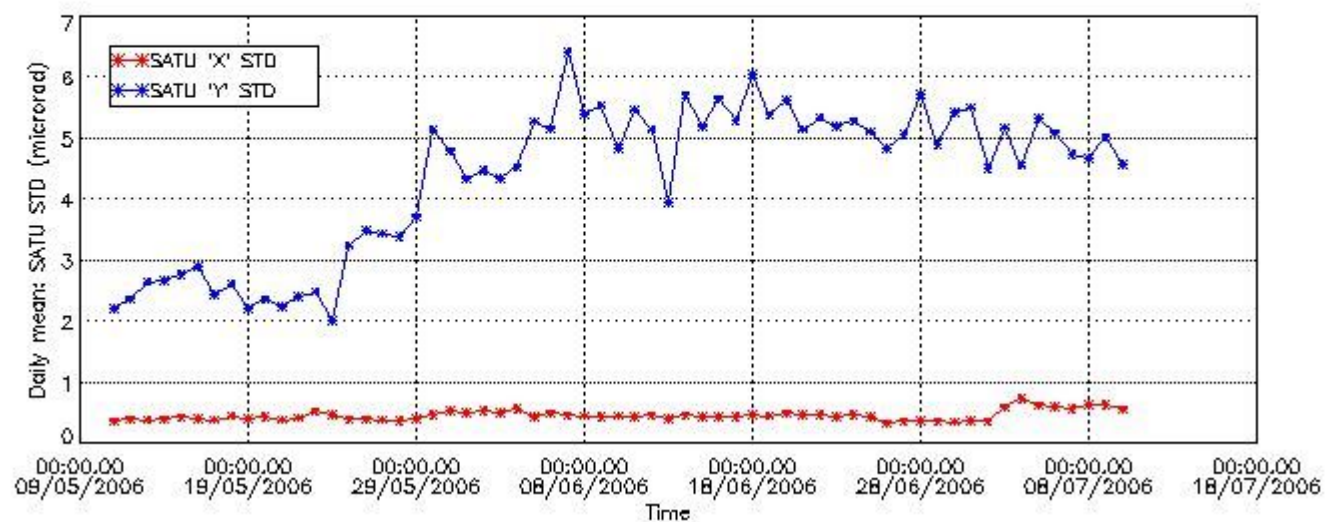

Number of data:	15450.	15450.	24550.	24550.

7.2.2 Trend of daily SATU NEA St. deviation during the last two months (dark limb)

The long term trend of the SATU 'X' and 'Y' standard deviations should be constant during the whole mission.

8. Auxiliary Data Files used for the production reported in section 2.2

The number reported in the third column indicates since which file (see list in section 2.2) the corresponding auxiliary file has been used. The fourth column is the date of those product files.

Type	Auxiliary Filename	Used since product	Used since product date
INST_PHYS_CHARACTERISTICS	GOM_INS_AXVIEC20030716_105425_20030716_120000_20100101_000000	1	10-JUL-2006 01:13:59
CALIBRATION_DATABASE	GOM_CAL_AXVIEC20060706_074554_20060704_000000_20100101_000000	1	10-JUL-2006 01:13:59
LEVEL-1B_PROC_CONFIG	GOM_PR1_AXVIEC20040401_083133_20020324_200000_20100101_000000	1	10-JUL-2006 01:13:59
STAR_CATALOGUE	GOM_CAT_AXVIEC20020121_161009_20020101_000000_20200101_000000	1	10-JUL-2006 01:13:59
STELLAR_SPECTRA_DATABANK	GOM_STS_AXVIEC20020121_165822_20020101_000000_20200101_000000	1	10-JUL-2006 01:13:59
ECMWF_FILE	AUX_ECF_AXNECM20060709_095942_20060709_210000_20060710_090000	1	10-JUL-2006 01:13:59
ECMWF_FILE	AUX_ECF_AXNECM20060709_181740_20060710_030000_20060710_150000	22	10-JUL-2006 04:17:34
ECMWF_FILE	AUX_ECF_AXNECM20060710_061813_20060710_150000_20060711_030000	47	10-JUL-2006 19:58:47
OPTIONAL_ECMWF_FILE	NOT USED	1	10-JUL-2006 01:13:59
ORBIT_DATA_FILE	DOR_NAV_OPNPDE20060709_231405_000060562049_00187_22786_0089.N1	1	10-JUL-2006 01:13:59
ORBIT_DATA_FILE	AUX_FPO_AXVPDS20060709_232719_20060709_182952_20060719_213642	9	10-JUL-2006 02:36:58
ORBIT_DATA_FILE	DOR_NAV_OPNPDE20060710_035022_000057382049_00190_22789_0092.N1	22	10-JUL-2006 04:17:34
ORBIT_DATA_FILE	AUX_FPO_AXVPDS20060709_232719_20060709_182952_20060719_213642	47	10-JUL-2006 19:58:47