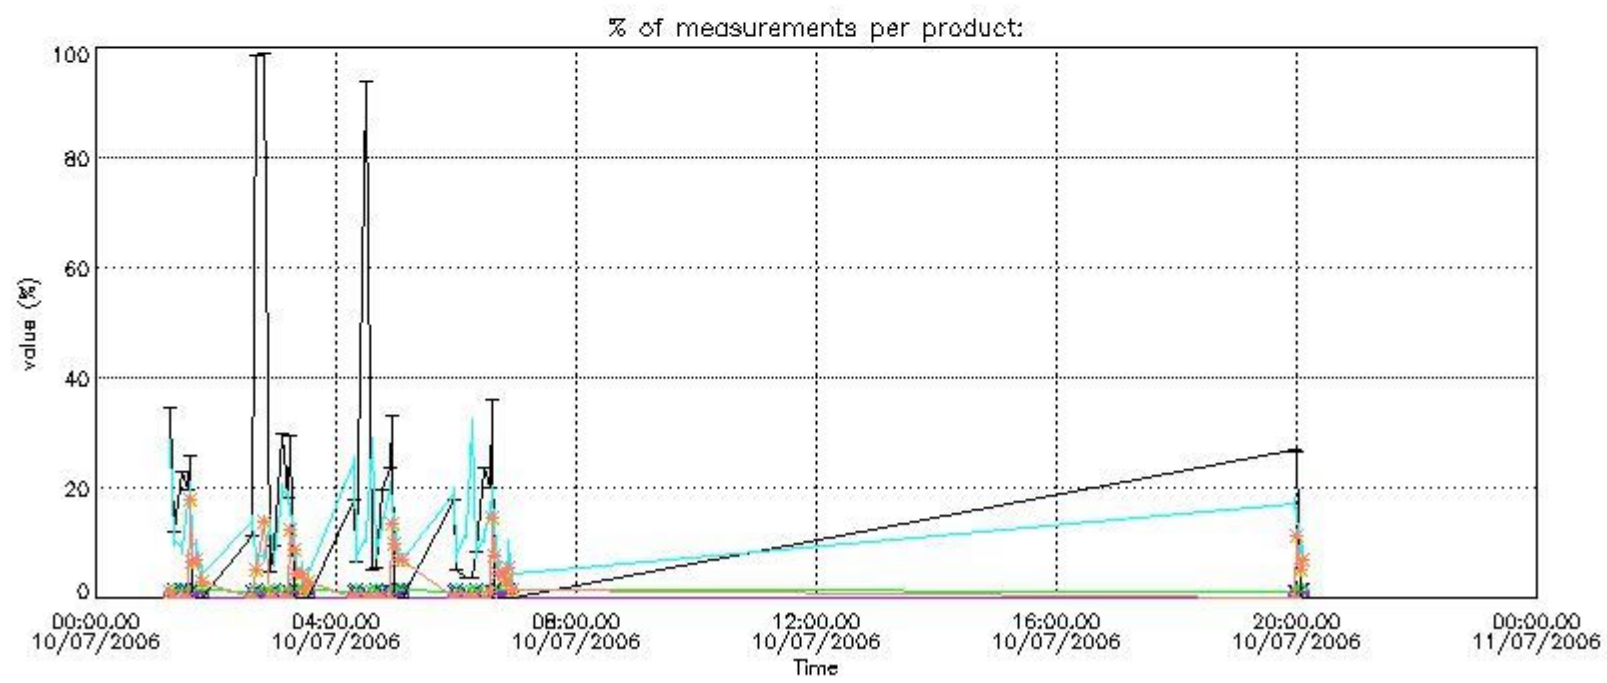

5.1 Percentage of products during reporting period with:

At least one measurement with demodulation flag set:	10.0000 %
Reference spectrum computed from DB:	0.00000 %
Reference spectrum with small number of measurements:	0.00000 %
SATU data not used:	0.00000 %

5.2 Plot quality information per product (time dependant)

5.3 Plot quality information per product (world map)