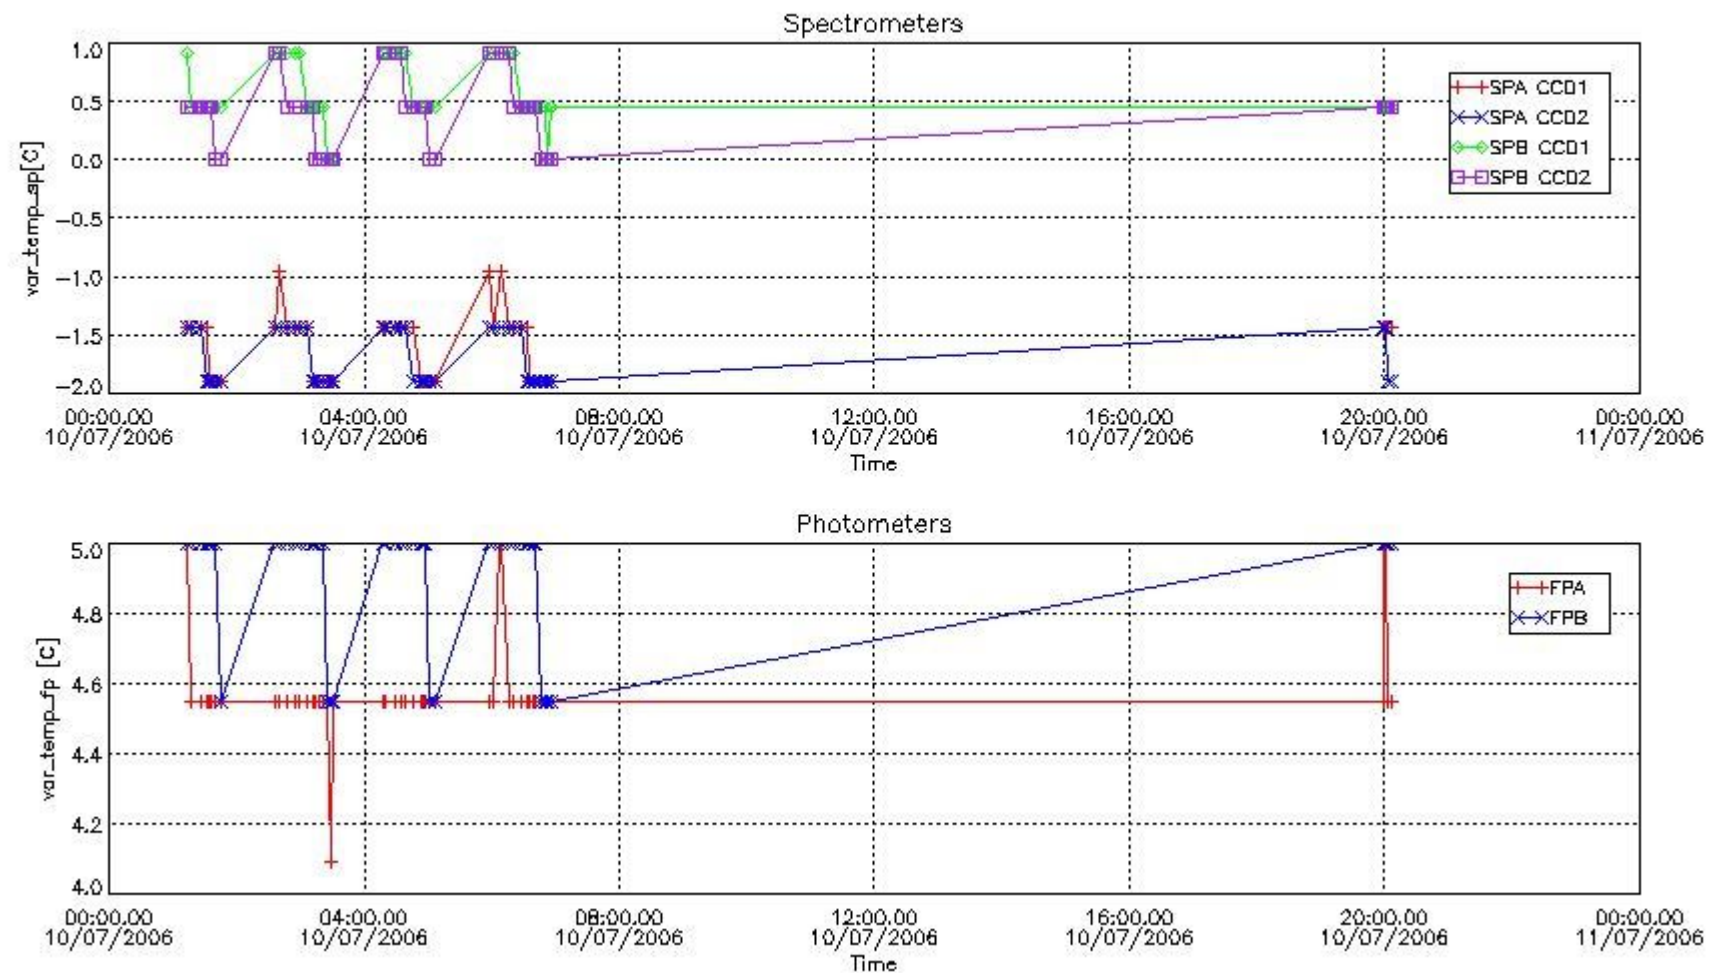

43	GOM_TRA_1PNPDE20060710_064710_000000352049_00192_22791_0010.N1	10-JUL-2006 06:47:10	Bright	35.000	126	60Bet Oph	2.7700	4250.0	70	22791	No
44	GOM_TRA_1PNPDE20060710_064927_000000352049_00192_22791_0011.N1	10-JUL-2006 06:49:27	Bright	34.500	59	55Alp Oph	2.0800	8900.0	69	22791	No
45	GOM_TRA_1PNPDE20060710_065234_000000372049_00192_22791_0012.N1	10-JUL-2006 06:52:34	Bright	37.000	127	27Bet Her	2.7810	4700.0	74	22791	No
46	GOM_TRA_1PNPDE20060710_065509_000000352049_00192_22791_0013.N1	10-JUL-2006 06:55:09	Bright	34.500	133	40Zet Her	2.8070	6000.0	69	22791	No
47	GOM_TRA_1PNPDE20060710_195847_000000412049_00200_22799_0000.N1	10-JUL-2006 19:58:47	Bright	41.000	40	The Sco	1.8590	7100.0	82	22799	No
48	GOM_TRA_1PNPDE20060710_200027_000000402049_00200_22799_0001.N1	10-JUL-2006 20:00:27	Bright	39.500	25	35Lam Sco	1.6200	28000.	79	22799	No
49	GOM_TRA_1PNPDE20060710_200306_000000392049_00200_22799_0002.N1	10-JUL-2006 20:03:06	Bright	38.500	137	22Lam Sgr	2.8240	4400.0	77	22799	No
50	GOM_TRA_1PNPDE20060710_200637_000000372049_00200_22799_0003.N1	10-JUL-2006 20:06:37	Bright	36.500	86	35Eta Oph	2.4300	10200.	73	22799	No

3. Plot of GOMOS spectrometers and photometers temperatures from level 1b data

4. Overview of dark signal processing per product

The Dark Charge (DC) is a temperature-dependant signal added to the useful measurements and it is therefore subtracted from them during the processing. There are two phenomena that produce a continuous increase of the DC: the "hot pixels" (a pixel is "hot" when its DC exceeds by a significant amount its value measured on ground at the same temperature) and the "Random Telegraphic Signal" (abrupt change positive or negative of the CCD pixel signal, random in time, affecting only the DC part of the signal and not the photon generated signal).

In this section a list of products that did not use the Dark Sky Area (DSA) observation for the DC computation is given. It is also provided the mean DC plot per product for dark limb products with no error flag set.

4.1 These products did not use the DSA observation for DC computation:

Product name	DC information
GOM_TRA_1PNPDE20060710_195847_000000412049_00200_22799_0000.N1	DC map used (0)
GOM_TRA_1PNPDE20060710_200027_000000402049_00200_22799_0001.N1	DC map used (0)