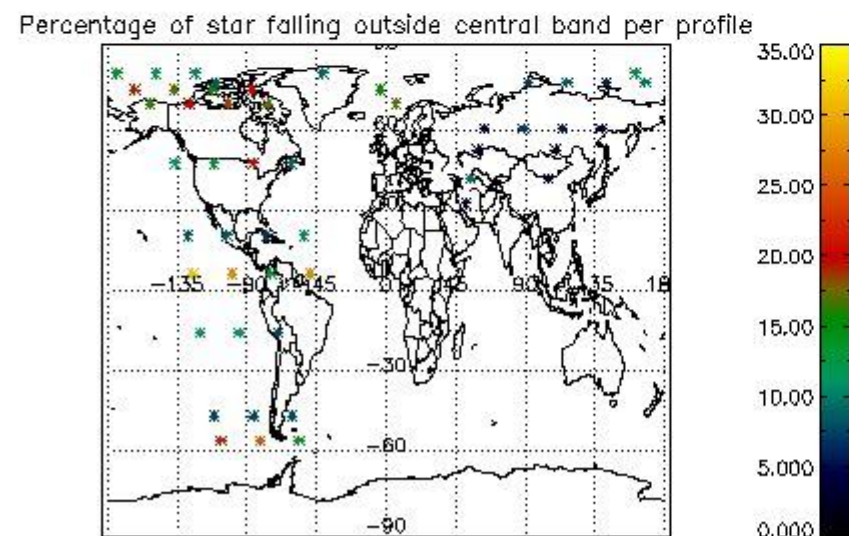

6. Statistics and plot of tangent altitude of the last measurement (DARK & BRIGHT products without errors)

6.1 Statistics on tangent altitude lost:

Statistics	DARK	BRIGHT	TWILIGHT
Mean:	15.199	17.767	16.889
St. deviation:	5.0667	3.8005	2.2750
Maximum:	20.087	24.250	19.484
Minimum:	4.9873	11.888	13.967
Number of data:	17.000	29.000	4.0000

6.2 Plot for DARK limb products