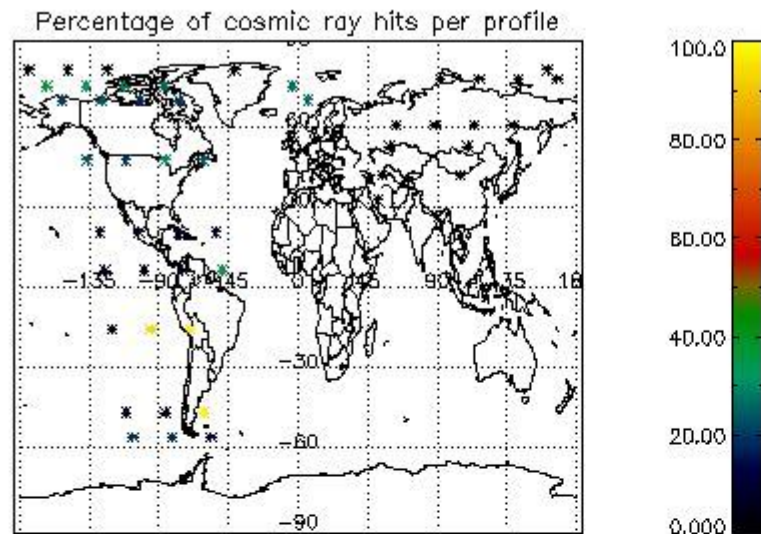

6. Statistics and plot of tangent altitude of the last measurement (DARK & BRIGHT products without errors)

6.1 Statistics on tangent altitude lost:

Statistics	DARK	BRIGHT	TWILIGHT
Mean:	15.199	17.767	16.889
St. deviation:	5.0667	3.8005	2.2750
Maximum:	20.087	24.250	19.484
Minimum:	4.9873	11.888	13.967
Number of data:	17.000	29.000	4.0000

6.2 Plot for DARK limb products