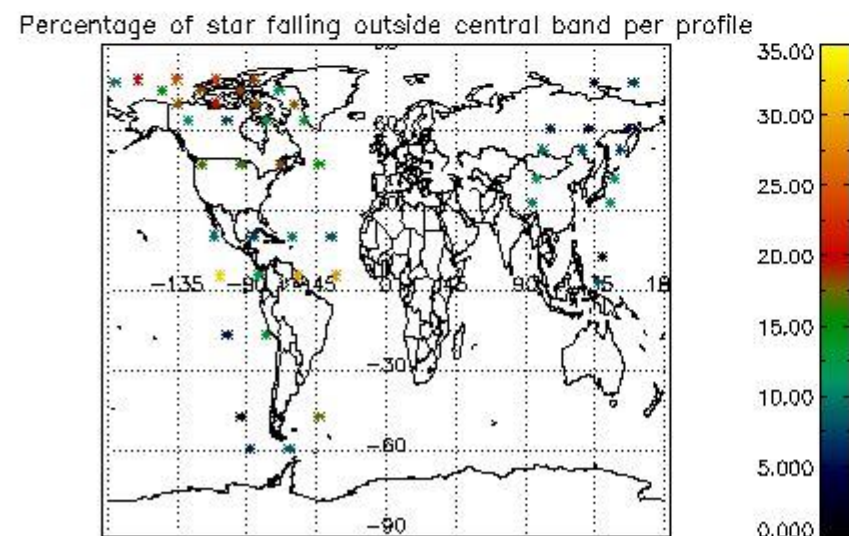

6. Statistics and plot of tangent altitude of the last measurement (DARK & BRIGHT products without errors)

6.1 Statistics on tangent altitude lost:

Statistics	DARK	BRIGHT	TWILIGHT
Mean:	16.522	17.315	14.743
St. deviation:	6.2265	4.2067	0.92858
Maximum:	25.817	27.418	15.705
Minimum:	4.2871	10.078	13.510
Number of data:	15.000	31.000	4.0000

6.2 Plot for DARK limb products