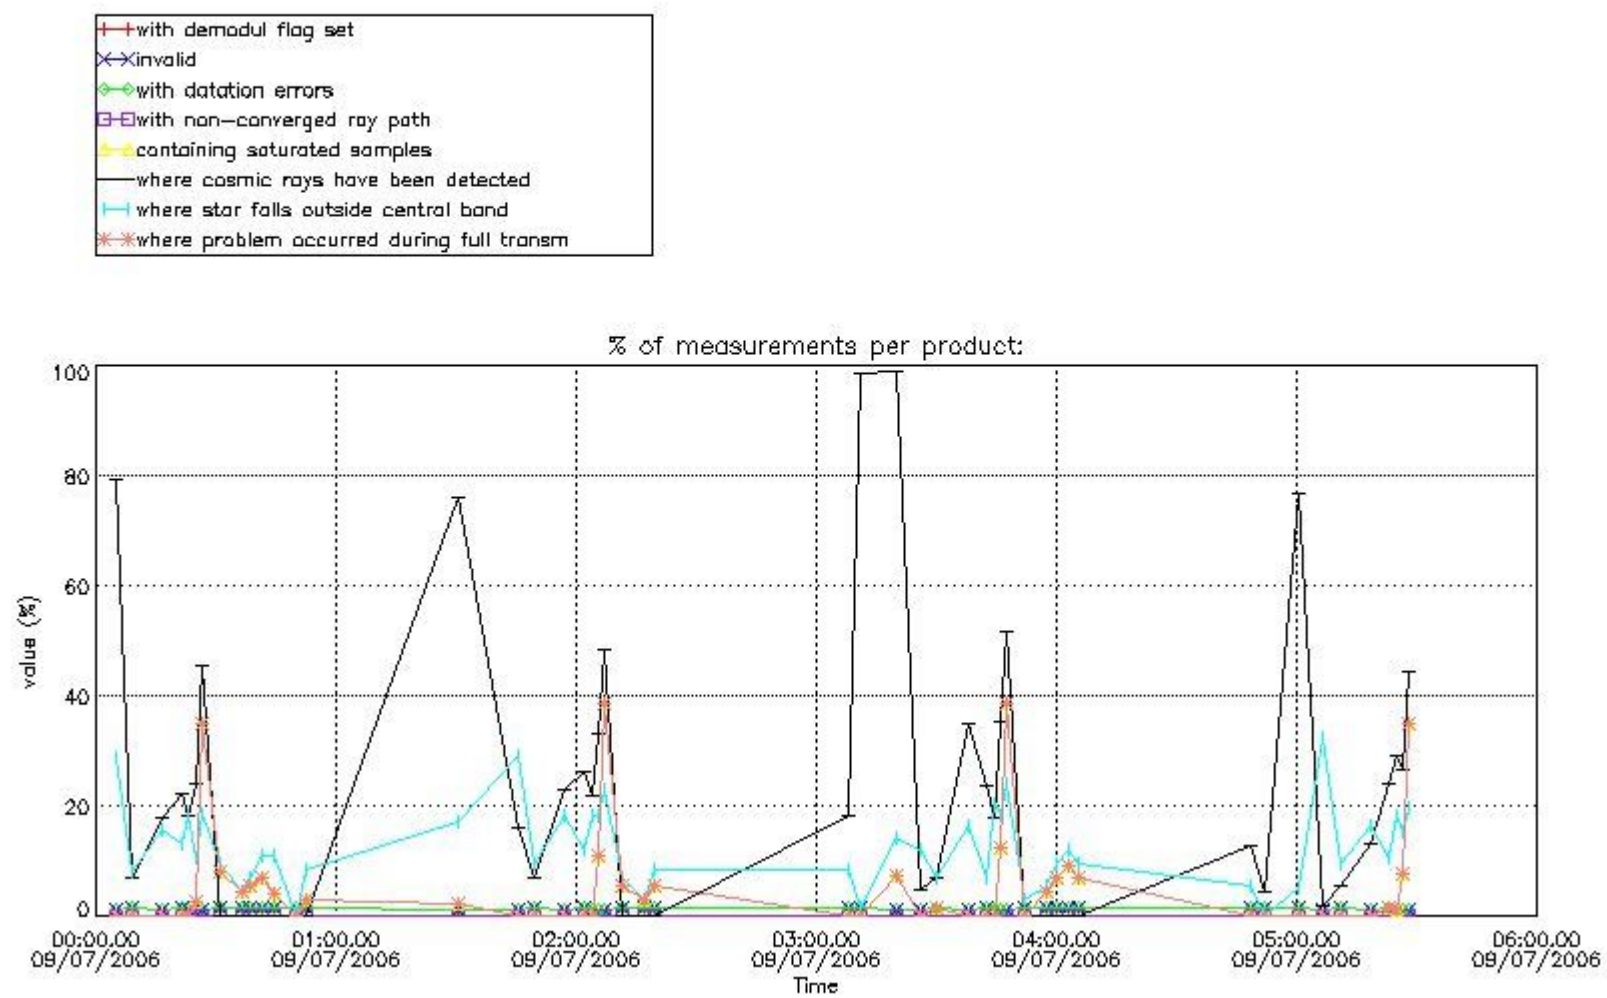

At least one measurement with demodulation flag set:	10.0000 %
Reference spectrum computed from DB:	0.00000 %
Reference spectrum with small number of measurements:	0.00000 %
SATU data not used:	0.00000 %

5.2 Plot quality information per product (time dependant)

5.3 Plot quality information per product (world map)