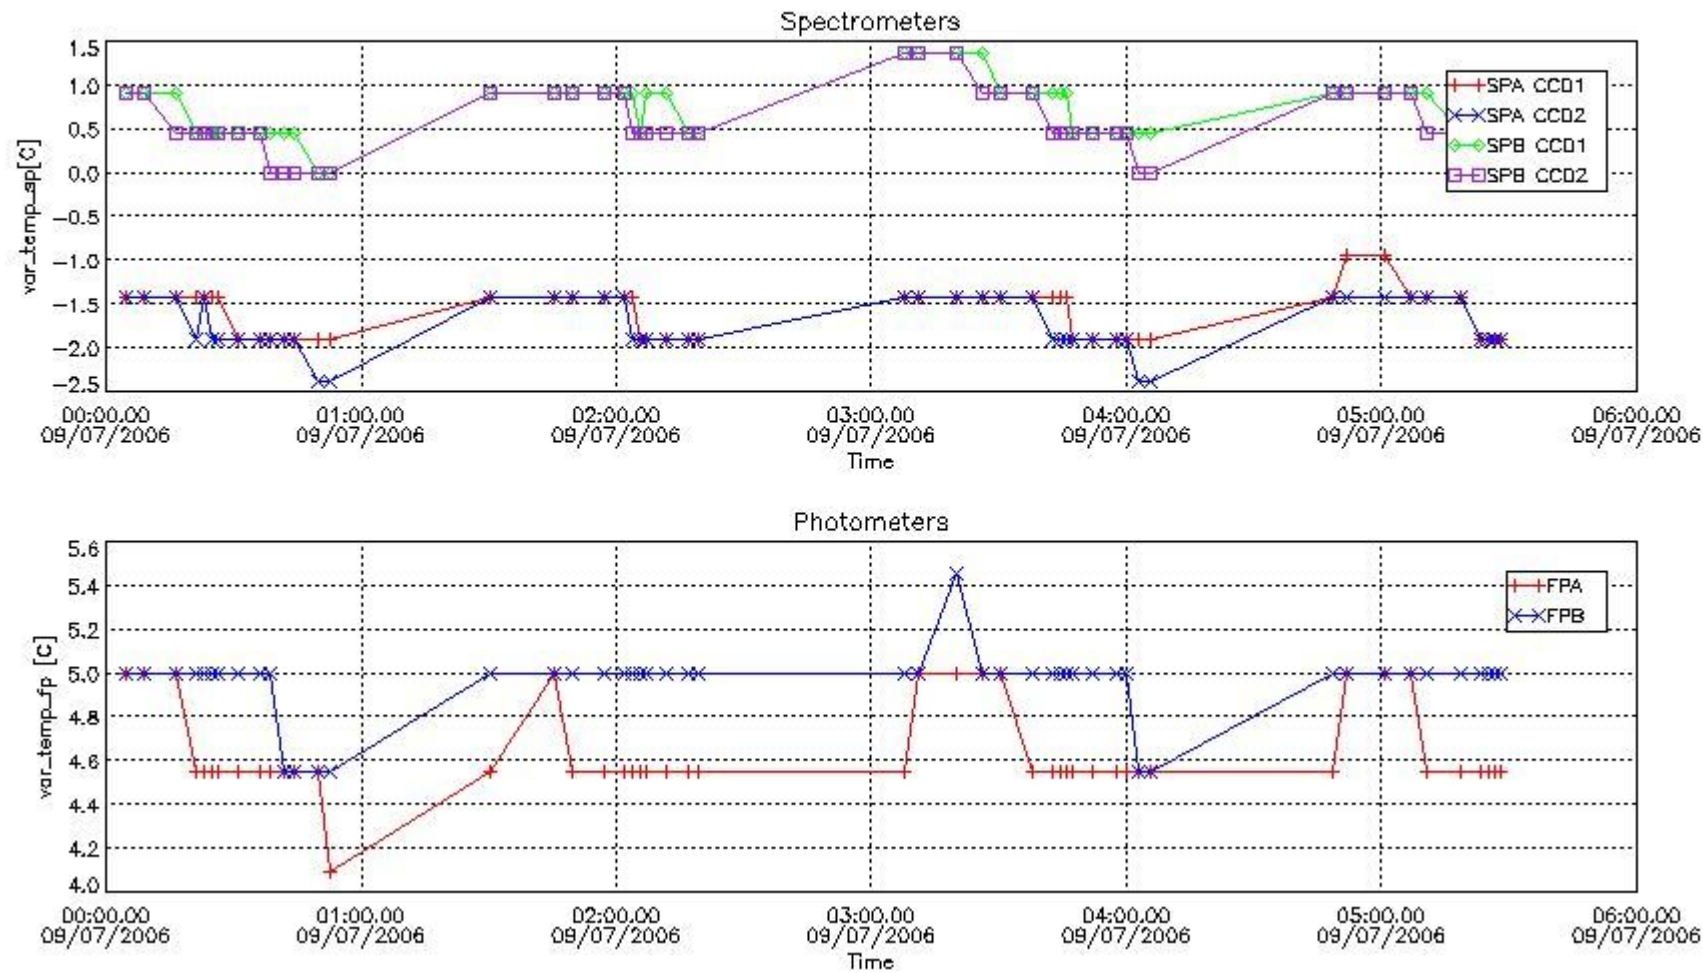

43	GOM_TRA_1PNPDE20060709_050030_000000392049_00176_22775_0002.N1	09-JUL-2006 05:00:30	Dark	38.500	157	The1Eri	2.9060	9300.0	77	22775	No
44	GOM_TRA_1PNPDE20060709_050641_000000542049_00177_22776_0003.N1	09-JUL-2006 05:06:41	Dark	54.000	9	Alp Eri	0.45300	24000.	108	22776	No
45	GOM_TRA_1PNPDE20060709_051047_000000382049_00177_22776_0004.N1	09-JUL-2006 05:10:47	Dark	37.500	135	Bet Hyi	2.8200	5800.0	75	22776	No
46	GOM_TRA_1PNPDE20060709_051823_000000432049_00177_22776_0005.N1	09-JUL-2006 05:18:23	Twilight	42.500	45	Alp Pav	1.9400	26000.	85	22776	No
47	GOM_TRA_1PNPDE20060709_052307_000000382049_00177_22776_0006.N1	09-JUL-2006 05:23:07	Bright	37.500	147	Alp Ara	2.8770	26000.	75	22776	No
48	GOM_TRA_1PNPDE20060709_052457_000000422049_00177_22776_0007.N1	09-JUL-2006 05:24:57	Bright	41.500	40	The Sco	1.8590	7100.0	83	22776	No
49	GOM_TRA_1PNPDE20060709_052637_000000402049_00177_22776_0008.N1	09-JUL-2006 05:26:37	Bright	39.500	25	35Lam Sco	1.6200	28000.	79	22776	No
50	GOM_TRA_1PNPDE20060709_052805_000000432049_00177_22776_0009.N1	09-JUL-2006 05:28:05	Bright	43.000	116	19Del Sgr	2.7000	4100.0	86	22776	No

3. Plot of GOMOS spectrometers and photometers temperatures from level 1b data

4. Overview of dark signal processing per product

The Dark Charge (DC) is a temperature-dependant signal added to the useful measurements and it is therefore subtracted from them during the processing. There are two phenomena that produce a continuous increase of the DC: the "hot pixels" (a pixel is "hot" when its DC exceeds by a significant amount its value measured on ground at the same temperature) and the "Random Telegraphic Signal" (abrupt change positive or negative of the CCD pixel signal, random in time, affecting only the DC part of the signal and not the photon generated signal).

In this section a list of products that did not use the Dark Sky Area (DSA) observation for the DC computation is given. It is also provided the mean DC plot per product for dark limb products with no error flag set.

4.1 All products used the DSA observation for the DC computation

4.2 Plot of mean dark charges per product: only products in DARK limb conditions without errors are used