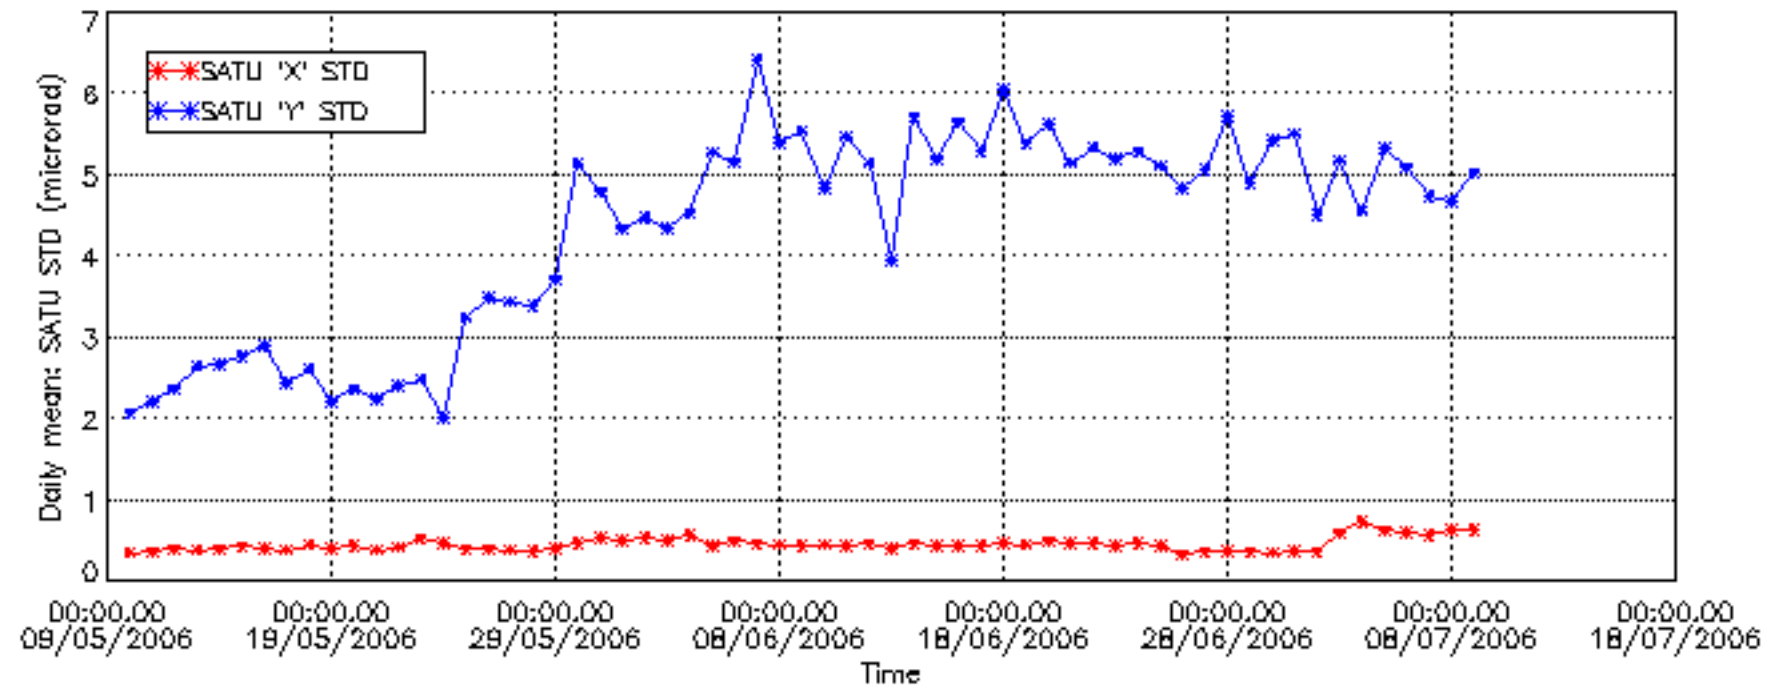

Tangent altitude at which the star is lost

Tangent altitude at which the star is lost

/nas3/ENVISAT/GOMOS/GOM_NL__0P/GOM_NL__0PNPDE20060701_004113_000049932049_00059_22658_0025.N1

1; -827.1; 01-JUL-2006 00:41:13; Dark ; 37.5; 165; 34Gam Eri ; 2.95; 3200;occ; 75; 18;22658
 2; -321.7; 01-JUL-2006 00:49:38; Dark ; 59.5; 0; ; 0.00; 0;occ; 119; 0;22658
 3; 35.0; 01-JUL-2006 00:55:35; Dark ; 46.0; 9; Alp Eri ; 0.45; 24000;occ; 92; 0;22659
 4; 482.2; 01-JUL-2006 01:03:02; Dark ; 41.5; 148; Alp Tuc ; 2.88; 4100;occ; 83; 0;22659
 5; 744.3; 01-JUL-2006 01:07:24; Dark ; 43.5; 45; Alp Pav ; 1.94; 26000;occ; 87; 0;22659
 6; 1062.5; 01-JUL-2006 01:12:43; Dark ; 38.0; 147; Alp Ara ; 2.88; 26000;occ; 76; 0;22659
 7; 1170.7; 01-JUL-2006 01:14:31; Dark ; 38.5; 40; The Sco ; 1.86; 7100;occ; 77; 0;22659
 8; 1270.5; 01-JUL-2006 01:16:11; Dark ; 39.0; 25; 35Lam Sco ; 1.62; 28000;occ; 78; 0;22659
 9; 1354.9; 01-JUL-2006 01:17:35; Dark ; 48.5; 116; 19Del Sgr ; 2.70; 4100;occ; 97; 0;22659
 10; 1642.4; 01-JUL-2006 01:22:22; Bright; 37.0; 86; 35Eta Oph ; 2.43; 10200;occ; 74; 0;22659
 11; 1981.8; 01-JUL-2006 01:28:02; Bright; 37.5; 126; 60Bet Oph ; 2.77; 4250;occ; 75; 0;22659
 12; 2121.9; 01-JUL-2006 01:30:22; Bright; 36.5; 59; 55Alp Oph ; 2.08; 8900;occ; 73; 0;22659
 13; 2283.2; 01-JUL-2006 01:33:03; Bright; 35.5; 127; 27Bet Her ; 2.78; 4700;occ; 71; 0;22659
 14; 2447.8; 01-JUL-2006 01:35:48; Bright; 34.5; 133; 40Zet Her ; 2.81; 6000;occ; 69; 0;22659
 15; 2809.2; 01-JUL-2006 01:41:49; Bright; 35.0; 130; 23Bet Dra ; 2.80; 5800;occ; 70; 0;22659
 16; 2952.2; 01-JUL-2006 01:44:12; Bright; 36.0; 119; 14Eta Dra ; 2.73; 4700;occ; 72; 0;22659
 17; 3191.1; 01-JUL-2006 01:48:11; Bright; 35.5; 60; 7Bet UMi ; 2.08; 3950;occ; 71; 0;22659
 18; 3444.7; 01-JUL-2006 01:52:25; Bright; 36.0; 49; 1Alp UMi ; 1.99; 6300;occ; 72; 0;22659
 19; 4063.2; 01-JUL-2006 02:02:43; Bright; 35.5; 160; 23Gam Per ; 2.93; 4700;occ; 71; 0;22659
 20; 4130.4; 01-JUL-2006 02:03:51; Bright; 36.5; 35; 33Alp Per ; 1.79; 6250;occ; 73; 0;22659