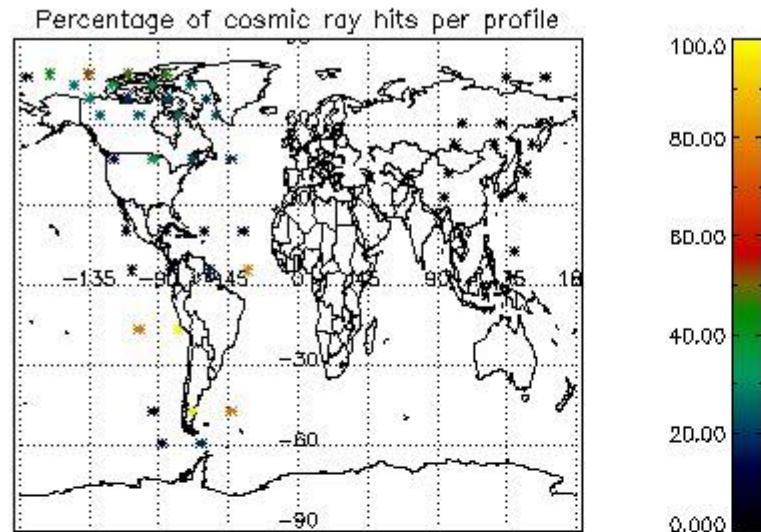

6. Statistics and plot of tangent altitude of the last measurement (DARK & BRIGHT products without errors)

6.1 Statistics on tangent altitude lost:

Statistics	DARK	BRIGHT	TWILIGHT
Mean:	16.522	17.315	14.743
St. deviation:	6.2265	4.2067	0.92858
Maximum:	25.817	27.418	15.705
Minimum:	4.2871	10.078	13.510
Number of data:	15.000	31.000	4.0000

6.2 Plot for DARK limb products