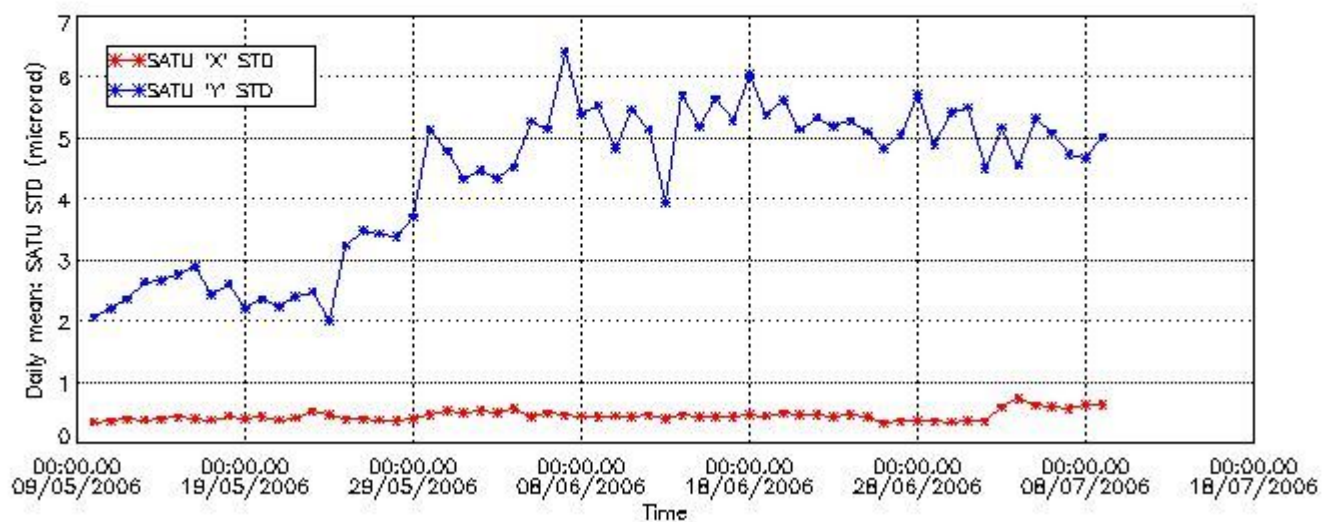

Number of data:	13550.	13550.	25900.	25900.

7.2.2 Trend of daily SATU NEA St. deviation during the last two months (dark limb)

The long term trend of the SATU 'X' and 'Y' standard deviations should be constant during the whole mission.

8. Auxiliary Data Files used for the production reported in section 2.2

The number reported in the third column indicates since which file (see list in section 2.2) the corresponding auxiliary file has been used. The fourth column is the date of those product files.

Type	Auxiliary Filename	Used since product	Used since product date
INST_PHYS_CHARACTERISTICS	GOM_INS_AXVIEC20030716_105425_20030716_120000_20100101_000000	1	09-JUL-2006 00:04:52
CALIBRATION_DATABASE	GOM_CAL_AXVIEC20060706_074554_20060704_000000_20100101_000000	1	09-JUL-2006 00:04:52
LEVEL-1B_PROC_CONFIG	GOM_PR1_AXVIEC20040401_083133_20020324_200000_20100101_000000	1	09-JUL-2006 00:04:52
STAR_CATALOGUE	GOM_CAT_AXVIEC20020121_161009_20020101_000000_20200101_000000	1	09-JUL-2006 00:04:52
STELLAR_SPECTRA_DATABANK	GOM_STS_AXVIEC20020121_165822_20020101_000000_20200101_000000	1	09-JUL-2006 00:04:52
ECMWF_FILE	AUX_ECF_AXNECM20060708_062733_20060708_210000_20060709_090000	1	09-JUL-2006 00:04:52
ECMWF_FILE	AUX_ECF_AXNECM20060708_182731_20060709_030000_20060709_150000	41	09-JUL-2006 04:48:22
OPTIONAL_ECMWF_FILE	NOT USED	1	09-JUL-2006 00:04:52
ORBIT_DATA_FILE	DOR_NAV_OPNPDE20060708_234606_000057382049_00173_22772_0082.N1	1	09-JUL-2006 00:04:52
ORBIT_DATA_FILE	DOR_NAV_OPNPDE20060709_024126_000057382049_00175_22774_0085.N1	26	09-JUL-2006 03:07:45
ORBIT_DATA_FILE	DOR_NAV_OPNPDE20060709_042223_000057382049_00176_22775_0086.N1	41	09-JUL-2006 04:48:22