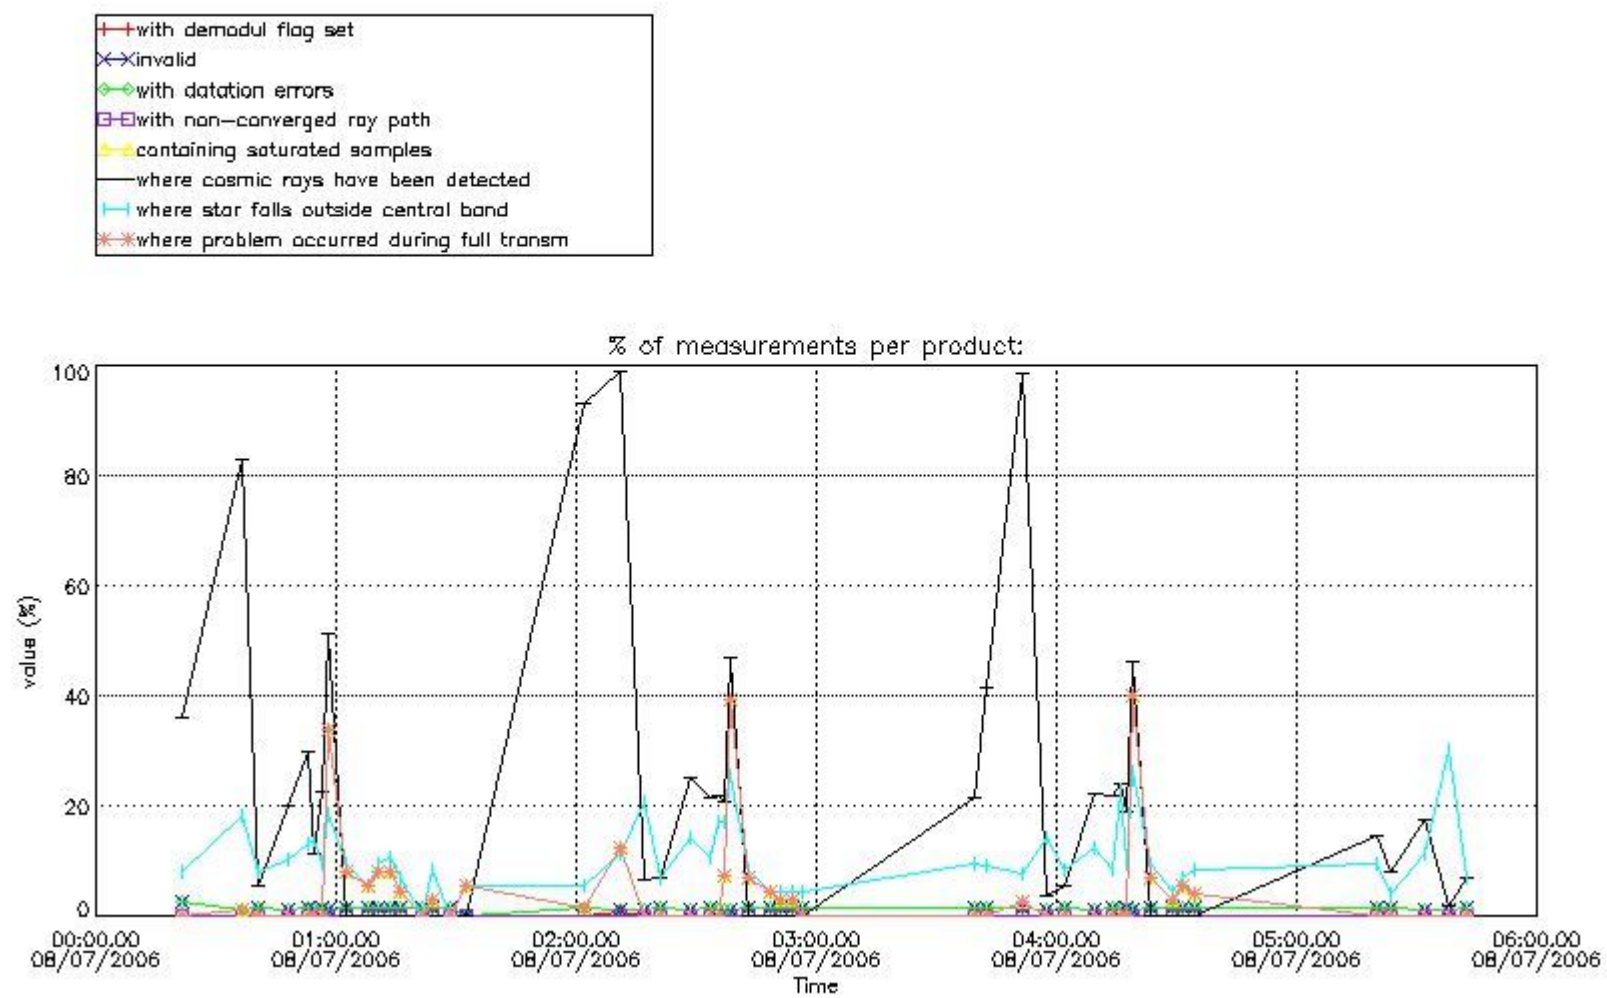

At least one measurement with demodulation flag set:	10.0000 %
Reference spectrum computed from DB:	0.00000 %
Reference spectrum with small number of measurements:	0.00000 %
SATU data not used:	0.00000 %

5.2 Plot quality information per product (time dependant)

5.3 Plot quality information per product (world map)