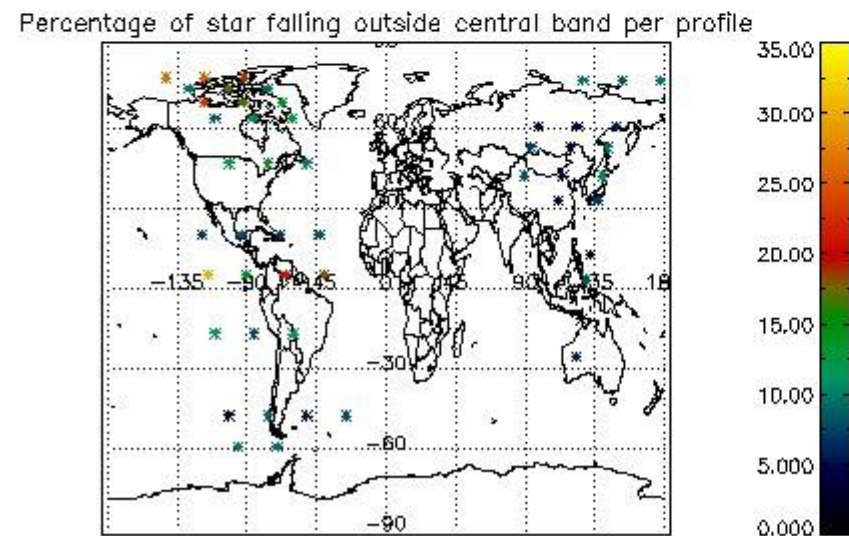

6. Statistics and plot of tangent altitude of the last measurement (DARK & BRIGHT products without errors)

6.1 Statistics on tangent altitude lost:

Statistics	DARK	BRIGHT	TWILIGHT
Mean:	17.291	18.723	17.256
St. deviation:	3.8771	4.7580	1.3548
Maximum:	21.000	28.514	18.528
Minimum:	6.1422	8.1179	15.831
Number of data:	17.000	30.000	3.0000

6.2 Plot for DARK limb products