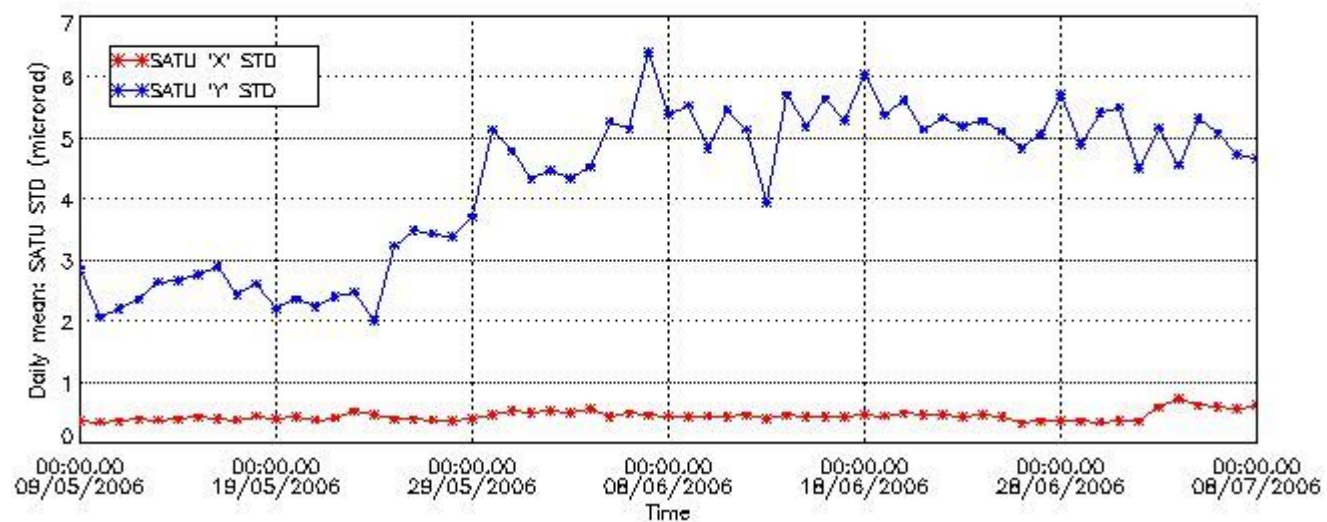

Number of data:	15350.	15350.	25150.	25150.

7.2.2 Trend of daily SATU NEA St. deviation during the last two months (dark limb)

The long term trend of the SATU 'X' and 'Y' standard deviations should be constant during the whole mission.

8. Auxiliary Data Files used for the production reported in section 2.2

The number reported in the third column indicates since which file (see list in section 2.2) the corresponding auxiliary file has been used. The fourth column is the date of those product files.

Type	Auxiliary Filename	Used since product	Used since product date
INST_PHYS_CHARACTERISTICS	GOM_INS_AXVIEC20030716_105425_20030716_120000_20100101_000000	1	08-JUL-2006 00:21:29
CALIBRATION_DATABASE	GOM_CAL_AXVIEC20060706_074554_20060704_000000_20100101_000000	1	08-JUL-2006 00:21:29
LEVEL-1B_PROC_CONFIG	GOM_PR1_AXVIEC20040401_083133_20020324_200000_20100101_000000	1	08-JUL-2006 00:21:29
STAR_CATALOGUE	GOM_CAT_AXVIEC20020121_161009_20020101_000000_20200101_000000	1	08-JUL-2006 00:21:29
STELLAR_SPECTRA_DATABANK	GOM_STS_AXVIEC20020121_165822_20020101_000000_20200101_000000	1	08-JUL-2006 00:21:29
ECMWF_FILE	AUX_ECF_AXNECM20060707_061846_20060707_210000_20060708_090000	1	08-JUL-2006 00:21:29
ECMWF_FILE	AUX_ECA_AXNECM20060708_060804_20060707_210000_20060708_090000	2	08-JUL-2006 00:36:21
ECMWF_FILE	AUX_ECF_AXNECM20060707_061846_20060707_210000_20060708_090000	18	08-JUL-2006 02:02:06
ECMWF_FILE	AUX_ECF_AXNECM20060707_182725_20060708_030000_20060708_150000	32	08-JUL-2006 03:39:20
OPTIONAL_ECMWF_FILE	NOT USED	1	08-JUL-2006 00:21:29
ORBIT_DATA_FILE	DOR_NAV_OPNPDE20060707_223710_000057382049_00158_22757_0076.N1	1	08-JUL-2006 00:21:29
ORBIT_DATA_FILE	DOR_NAV_OPNPDE20060708_001807_000057382049_00159_22758_0078.N1	2	08-JUL-2006 00:36:21
ORBIT_DATA_FILE	AUX_FPO_AXVPDS20060707_224721_20060707_193306_20060717_205920	18	08-JUL-2006 02:02:06
ORBIT_DATA_FILE	DOR_NAV_OPNPDE20060708_015346_000044632049_00160_22759_0077.N1	32	08-JUL-2006 03:39:20
ORBIT_DATA_FILE	DOR_NAV_OPNPDE20060708_031327_000057382049_00161_22760_0079.N1	46	08-JUL-2006 05:19:56