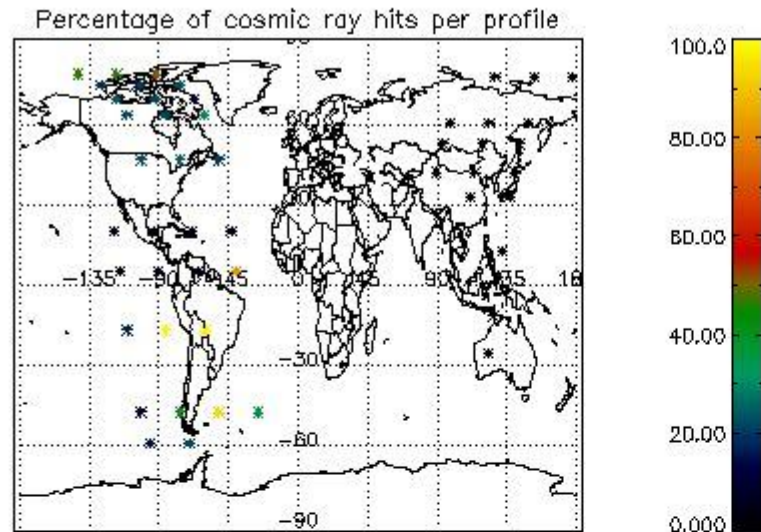

6. Statistics and plot of tangent altitude of the last measurement (DARK & BRIGHT products without errors)

6.1 Statistics on tangent altitude lost:

Statistics	DARK	BRIGHT	TWILIGHT
Mean:	17.291	18.723	17.256
St. deviation:	3.8771	4.7580	1.3548
Maximum:	21.000	28.514	18.528
Minimum:	6.1422	8.1179	15.831
Number of data:	17.000	30.000	3.0000

6.2 Plot for DARK limb products