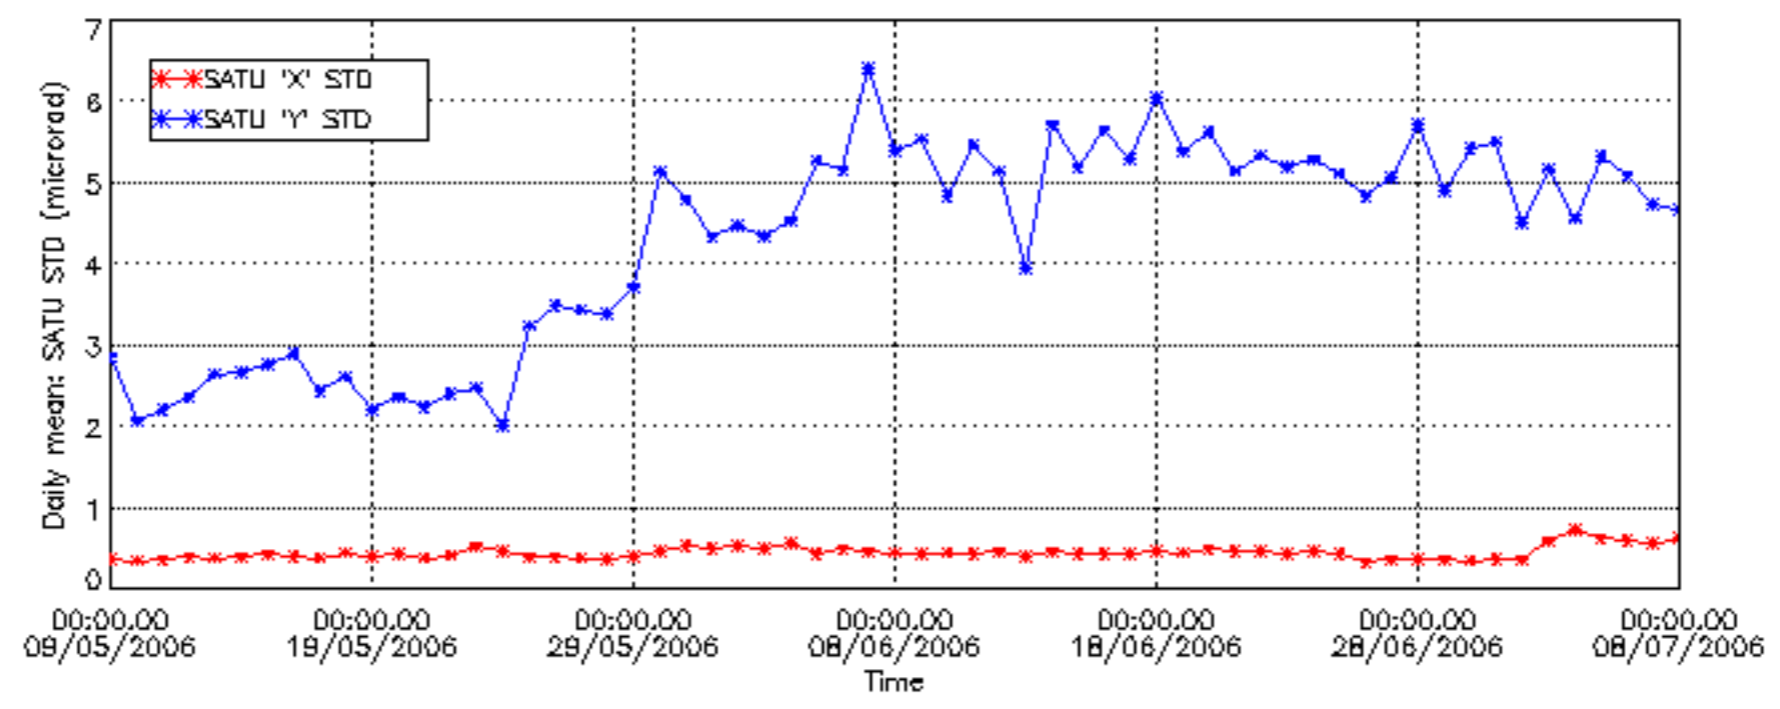

Tangent altitude at which the star is lost

Tangent altitude at which the star is lost

/nas3/ENVISAT/GOMOS/GOM_NL__0P/GOM_NL__0PNPDE20060701_004113_000049932049_00059_22658_0025.N1

1; -827.1; 01-JUL-2006 00:41:13; Dark ; 37.5; 165; 34Gam Eri ; 2.95; 3200;occ; 75; 18;22658
 2; -321.7; 01-JUL-2006 00:49:38; Dark ; 59.5; 0; ; 0.00; 0;occ; 119; 0;22658
 3; 35.0; 01-JUL-2006 00:55:35; Dark ; 46.0; 9; Alp Eri ; 0.45; 24000;occ; 92; 0;22659
 4; 482.2; 01-JUL-2006 01:03:02; Dark ; 41.5; 148; Alp Tuc ; 2.88; 4100;occ; 83; 0;22659
 5; 744.3; 01-JUL-2006 01:07:24; Dark ; 43.5; 45; Alp Pav ; 1.94; 26000;occ; 87; 0;22659
 6; 1062.5; 01-JUL-2006 01:12:43; Dark ; 38.0; 147; Alp Ara ; 2.88; 26000;occ; 76; 0;22659
 7; 1170.7; 01-JUL-2006 01:14:31; Dark ; 38.5; 40; The Sco ; 1.86; 7100;occ; 77; 0;22659
 8; 1270.5; 01-JUL-2006 01:16:11; Dark ; 39.0; 25; 35Lam Sco ; 1.62; 28000;occ; 78; 0;22659
 9; 1354.9; 01-JUL-2006 01:17:35; Dark ; 48.5; 116; 19Del Sgr ; 2.70; 4100;occ; 97; 0;22659
 10; 1642.4; 01-JUL-2006 01:22:22; Bright; 37.0; 86; 35Eta Oph ; 2.43; 10200;occ; 74; 0;22659
 11; 1981.8; 01-JUL-2006 01:28:02; Bright; 37.5; 126; 60Bet Oph ; 2.77; 4250;occ; 75; 0;22659
 12; 2121.9; 01-JUL-2006 01:30:22; Bright; 36.5; 59; 55Alp Oph ; 2.08; 8900;occ; 73; 0;22659
 13; 2283.2; 01-JUL-2006 01:33:03; Bright; 35.5; 127; 27Bet Her ; 2.78; 4700;occ; 71; 0;22659
 14; 2447.8; 01-JUL-2006 01:35:48; Bright; 34.5; 133; 40Zet Her ; 2.81; 6000;occ; 69; 0;22659
 15; 2809.2; 01-JUL-2006 01:41:49; Bright; 35.0; 130; 23Bet Dra ; 2.80; 5800;occ; 70; 0;22659
 16; 2952.2; 01-JUL-2006 01:44:12; Bright; 36.0; 119; 14Eta Dra ; 2.73; 4700;occ; 72; 0;22659
 17; 3191.1; 01-JUL-2006 01:48:11; Bright; 35.5; 60; 7Bet UMi ; 2.08; 3950;occ; 71; 0;22659
 18; 3444.7; 01-JUL-2006 01:52:25; Bright; 36.0; 49; 1Alp UMi ; 1.99; 6300;occ; 72; 0;22659
 19; 4063.2; 01-JUL-2006 02:02:43; Bright; 35.5; 160; 23Gam Per ; 2.93; 4700;occ; 71; 0;22659
 20; 4130.4; 01-JUL-2006 02:03:51; Bright; 36.5; 35; 33Alp Per ; 1.79; 6250;occ; 73; 0;22659