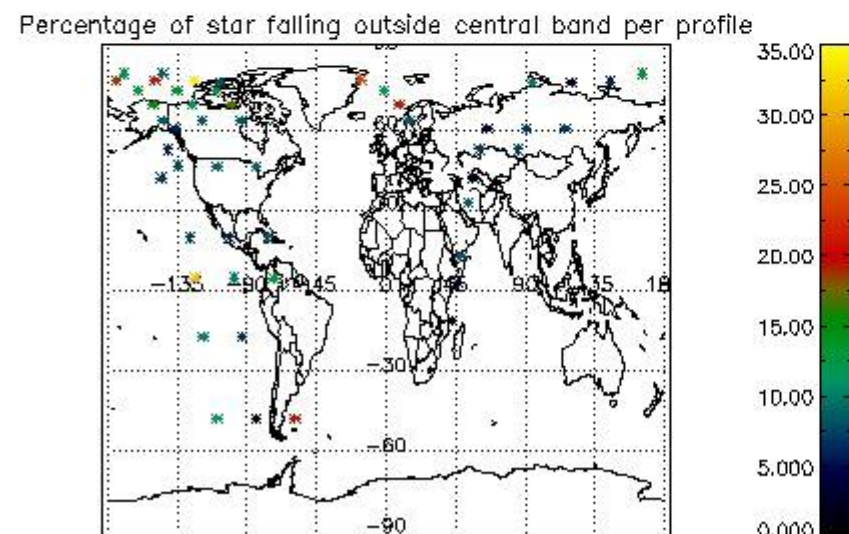

6. Statistics and plot of tangent altitude of the last measurement (DARK & BRIGHT products without errors)

6.1 Statistics on tangent altitude lost:

Statistics	DARK	BRIGHT	TWILIGHT
Mean:	17.530	18.353	19.409
St. deviation:	5.7030	5.2511	0.41708
Maximum:	26.650	37.557	19.890
Minimum:	4.4950	4.3410	19.141
Number of data:	11.000	36.000	3.0000

6.2 Plot for DARK limb products