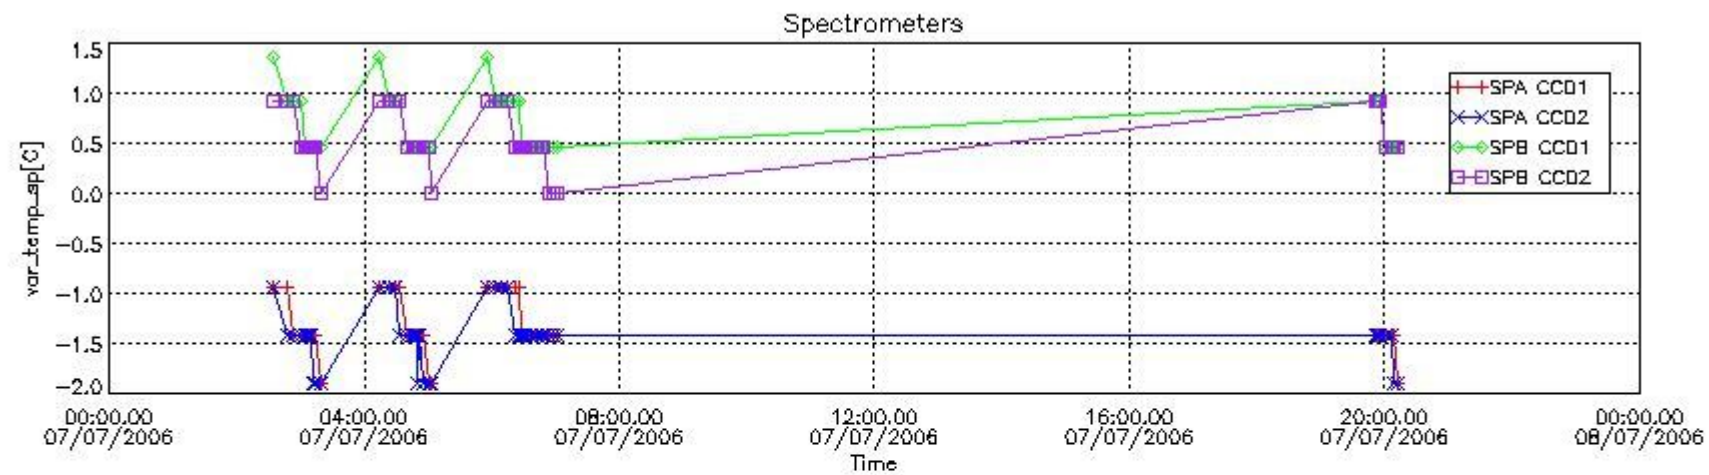

43	GOM_TRA_1PNPDE20060707_195105_000000372049_00157_22756_0000.N1	07-JUL-2006 19:51:05	Bright	36.500	147	Alp Ara	2.8770	26000.	73	22756	No
44	GOM_TRA_1PNPDE20060707_195255_000000422049_00157_22756_0001.N1	07-JUL-2006 19:52:55	Bright	42.000	40	The Sco	1.8590	7100.0	84	22756	No
45	GOM_TRA_1PNPDE20060707_195435_000000392049_00157_22756_0002.N1	07-JUL-2006 19:54:35	Bright	38.500	25	35Lam Sco	1.6200	28000.	77	22756	No
46	GOM_TRA_1PNPDE20060707_195602_000000462049_00157_22756_0003.N1	07-JUL-2006 19:56:02	Bright	46.000	116	19Del Sgr	2.7000	4100.0	92	22756	No
47	GOM_TRA_1PNPDE20060707_200044_000000372049_00157_22756_0004.N1	07-JUL-2006 20:00:44	Bright	36.500	86	35Eta Oph	2.4300	10200.	73	22756	No
48	GOM_TRA_1PNPDE20060707_200609_000000362049_00157_22756_0005.N1	07-JUL-2006 20:06:09	Bright	36.000	126	60Bet Oph	2.7700	4250.0	72	22756	No
49	GOM_TRA_1PNPDE20060707_200827_000000362049_00157_22756_0006.N1	07-JUL-2006 20:08:27	Bright	35.500	59	55Alp Oph	2.0800	8900.0	71	22756	No
50	GOM_TRA_1PNPDE20060707_201127_000000362049_00157_22756_0007.N1	07-JUL-2006 20:11:27	Bright	36.000	127	27Bet Her	2.7810	4700.0	72	22756	No

3. Plot of GOMOS spectrometers and photometers temperatures from level 1b data

4. Overview of dark signal processing per product

The Dark Charge (DC) is a temperature-dependant signal added to the useful measurements and it is therefore subtracted from them during the processing. There are two phenomena that produce a continuous increase of the DC: the "hot pixels" (a pixel is "hot" when its DC exceeds by a significant amount its value measured on ground at the same temperature) and the "Random Telegraphic Signal" (abrupt change positive or negative of the CCD pixel signal, random in time, affecting only the DC part of the signal and not the photon generated signal).

In this section a list of products that did not use the Dark Sky Area (DSA) observation for the DC computation is given. It is also provided the mean DC plot per product for dark limb products with no error flag set.

4.1 These products did not use the DSA observation for DC computation:

Product name	DC information
GOM_TRA_1PNPDE20060707_195105_000000372049_00157_22756_0000.N1	DC map used (0)
GOM_TRA_1PNPDE20060707_195255_000000422049_00157_22756_0001.N1	DC map used (0)