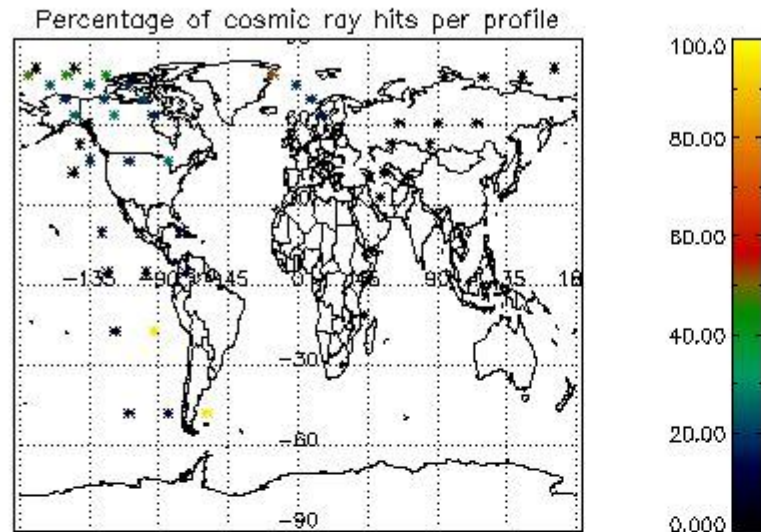

6. Statistics and plot of tangent altitude of the last measurement (DARK & BRIGHT products without errors)

6.1 Statistics on tangent altitude lost:

Statistics	DARK	BRIGHT	TWILIGHT
Mean:	17.530	18.353	19.409
St. deviation:	5.7030	5.2511	0.41708
Maximum:	26.650	37.557	19.890
Minimum:	4.4950	4.3410	19.141
Number of data:	11.000	36.000	3.0000

6.2 Plot for DARK limb products