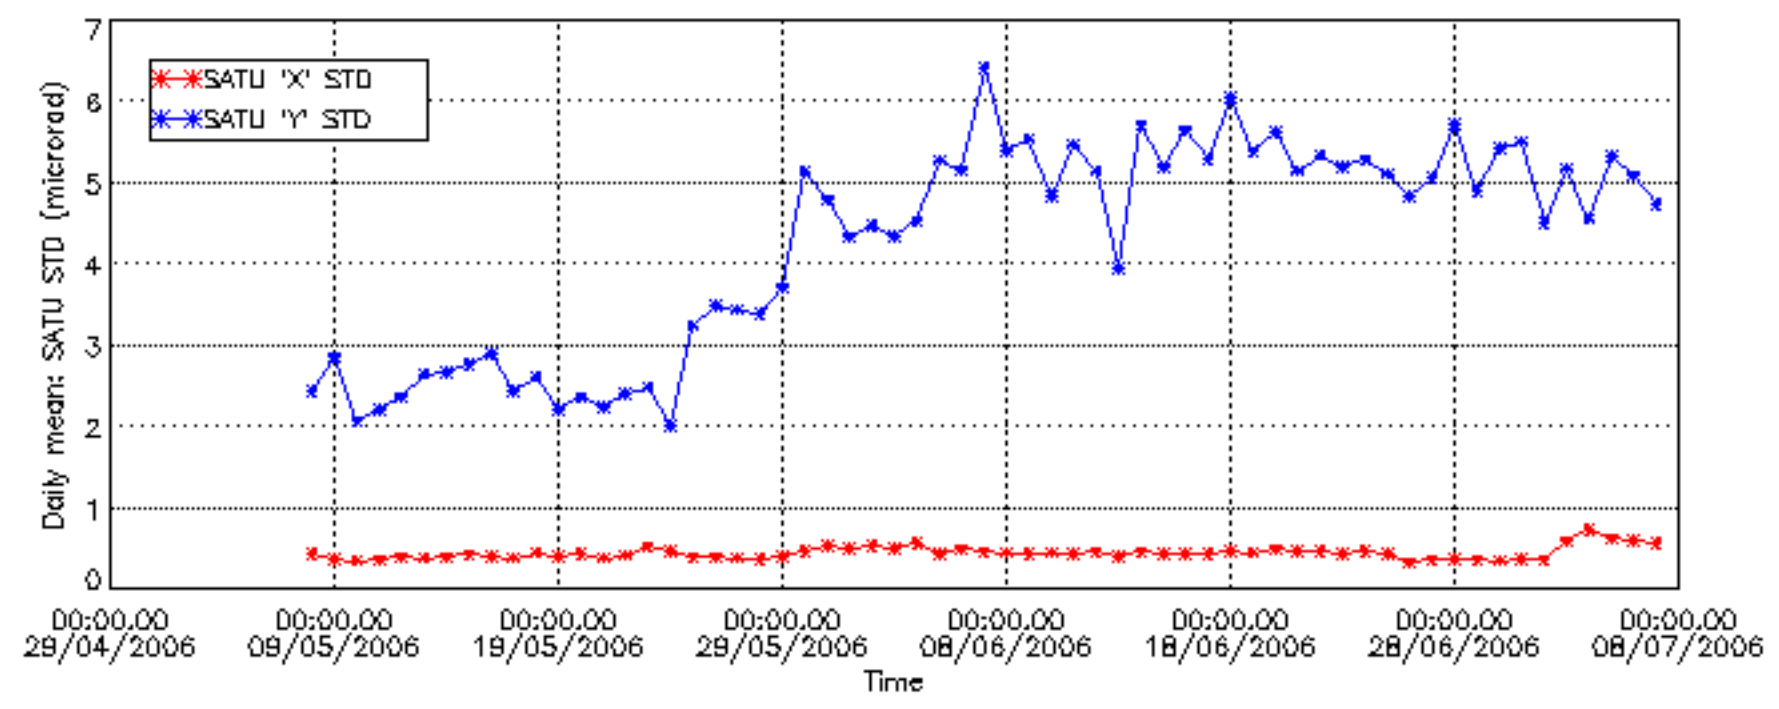

Tangent altitude at which the star is lost

Tangent altitude at which the star is lost

/nas3/ENVISAT/GOMOS/GOM_NL__0P/GOM_NL__0PNPDE20060701_004113_000049932049_00059_22658_0025.N1

1; -827.1; 01-JUL-2006 00:41:13; Dark ; 37.5; 165; 34Gam Eri ; 2.95; 3200;occ; 75; 18;22658
 2; -321.7; 01-JUL-2006 00:49:38; Dark ; 59.5; 0; ; 0.00; 0;occ; 119; 0;22658
 3; 35.0; 01-JUL-2006 00:55:35; Dark ; 46.0; 9; Alp Eri ; 0.45; 24000;occ; 92; 0;22659
 4; 482.2; 01-JUL-2006 01:03:02; Dark ; 41.5; 148; Alp Tuc ; 2.88; 4100;occ; 83; 0;22659
 5; 744.3; 01-JUL-2006 01:07:24; Dark ; 43.5; 45; Alp Pav ; 1.94; 26000;occ; 87; 0;22659
 6; 1062.5; 01-JUL-2006 01:12:43; Dark ; 38.0; 147; Alp Ara ; 2.88; 26000;occ; 76; 0;22659
 7; 1170.7; 01-JUL-2006 01:14:31; Dark ; 38.5; 40; The Sco ; 1.86; 7100;occ; 77; 0;22659
 8; 1270.5; 01-JUL-2006 01:16:11; Dark ; 39.0; 25; 35Lam Sco ; 1.62; 28000;occ; 78; 0;22659
 9; 1354.9; 01-JUL-2006 01:17:35; Dark ; 48.5; 116; 19Del Sgr ; 2.70; 4100;occ; 97; 0;22659
 10; 1642.4; 01-JUL-2006 01:22:22; Bright; 37.0; 86; 35Eta Oph ; 2.43; 10200;occ; 74; 0;22659
 11; 1981.8; 01-JUL-2006 01:28:02; Bright; 37.5; 126; 60Bet Oph ; 2.77; 4250;occ; 75; 0;22659
 12; 2121.9; 01-JUL-2006 01:30:22; Bright; 36.5; 59; 55Alp Oph ; 2.08; 8900;occ; 73; 0;22659
 13; 2283.2; 01-JUL-2006 01:33:03; Bright; 35.5; 127; 27Bet Her ; 2.78; 4700;occ; 71; 0;22659
 14; 2447.8; 01-JUL-2006 01:35:48; Bright; 34.5; 133; 40Zet Her ; 2.81; 6000;occ; 69; 0;22659
 15; 2809.2; 01-JUL-2006 01:41:49; Bright; 35.0; 130; 23Bet Dra ; 2.80; 5800;occ; 70; 0;22659
 16; 2952.2; 01-JUL-2006 01:44:12; Bright; 36.0; 119; 14Eta Dra ; 2.73; 4700;occ; 72; 0;22659
 17; 3191.1; 01-JUL-2006 01:48:11; Bright; 35.5; 60; 7Bet UMi ; 2.08; 3950;occ; 71; 0;22659
 18; 3444.7; 01-JUL-2006 01:52:25; Bright; 36.0; 49; 1Alp UMi ; 1.99; 6300;occ; 72; 0;22659
 19; 4063.2; 01-JUL-2006 02:02:43; Bright; 35.5; 160; 23Gam Per ; 2.93; 4700;occ; 71; 0;22659
 20; 4130.4; 01-JUL-2006 02:03:51; Bright; 36.5; 35; 33Alp Per ; 1.79; 6250;occ; 73; 0;22659