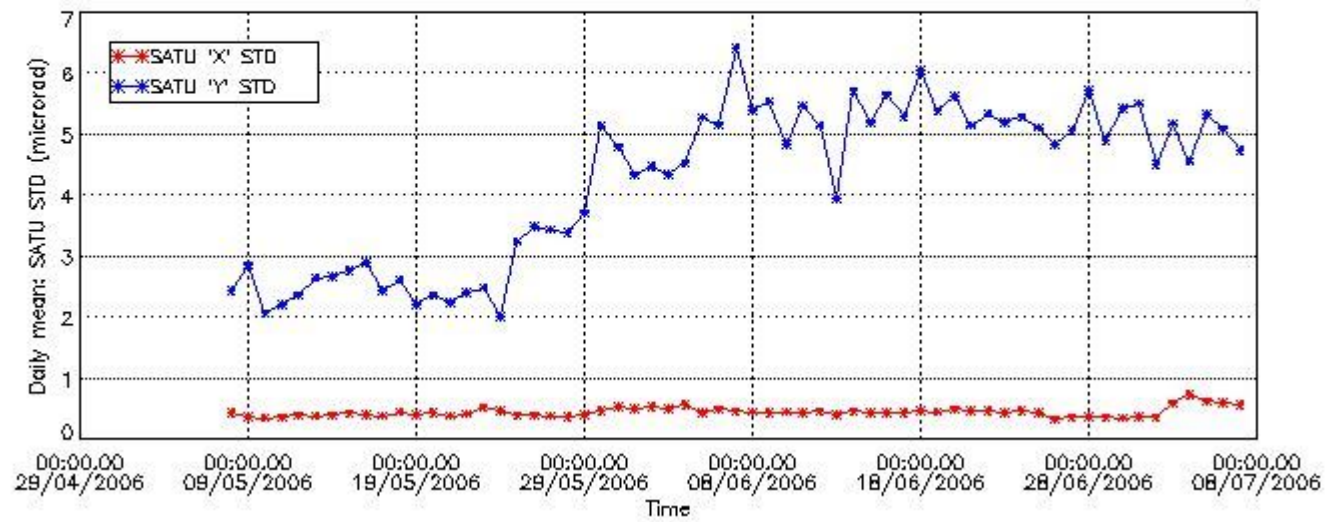

Number of data:	10000.	10000.	30400.	30400.

7.2.2 Trend of daily SATU NEA St. deviation during the last two months (dark limb)

The long term trend of the SATU 'X' and 'Y' standard deviations should be constant during the whole mission.

8. Auxiliary Data Files used for the production reported in section 2.2

The number reported in the third column indicates since which file (see list in section 2.2) the corresponding auxiliary file has been used. The fourth column is the date of those product files.

Type	Auxiliary Filename	Used since product	Used since product date
INST_PHYS_CHARACTERISTICS	GOM_INS_AXVIEC20030716_105425_20030716_120000_20100101_000000	1	07-JUL-2006 02:33:38
CALIBRATION_DATABASE	GOM_CAL_AXVIEC20060706_074554_20060704_000000_20100101_000000	1	07-JUL-2006 02:33:38
LEVEL-1B_PROC_CONFIG	GOM_PR1_AXVIEC20040401_083133_20020324_200000_20100101_000000	1	07-JUL-2006 02:33:38
STAR_CATALOGUE	GOM_CAT_AXVIEC20020121_161009_20020101_000000_20200101_000000	1	07-JUL-2006 02:33:38
STELLAR_SPECTRA_DATABANK	GOM_STS_AXVIEC20020121_165822_20020101_000000_20200101_000000	1	07-JUL-2006 02:33:38
ECMWF_FILE	AUX_ECF_AXNECM20060706_062446_20060706_210000_20060707_090000	1	07-JUL-2006 02:33:38
ECMWF_FILE	AUX_ECF_AXNECM20060706_181817_20060707_030000_20060707_150000	12	07-JUL-2006 04:14:14
ECMWF_FILE	AUX_ECF_AXNECM20060707_061827_20060707_150000_20060708_030000	43	07-JUL-2006 19:51:05
OPTIONAL_ECMWF_FILE	NOT USED	1	07-JUL-2006 02:33:38
ORBIT_DATA_FILE	AUX_FPO_AXVPDS20060706_231753_20060706_182407_20060716_213057	1	07-JUL-2006 02:33:38
ORBIT_DATA_FILE	DOR_NAV_OPNPDE20060707_034528_000057382049_00147_22746_0067.N1	12	07-JUL-2006 04:14:14
ORBIT_DATA_FILE	DOR_NAV_OPNPDE20060707_052625_000051002049_00148_22747_0071.N1	25	07-JUL-2006 05:54:50