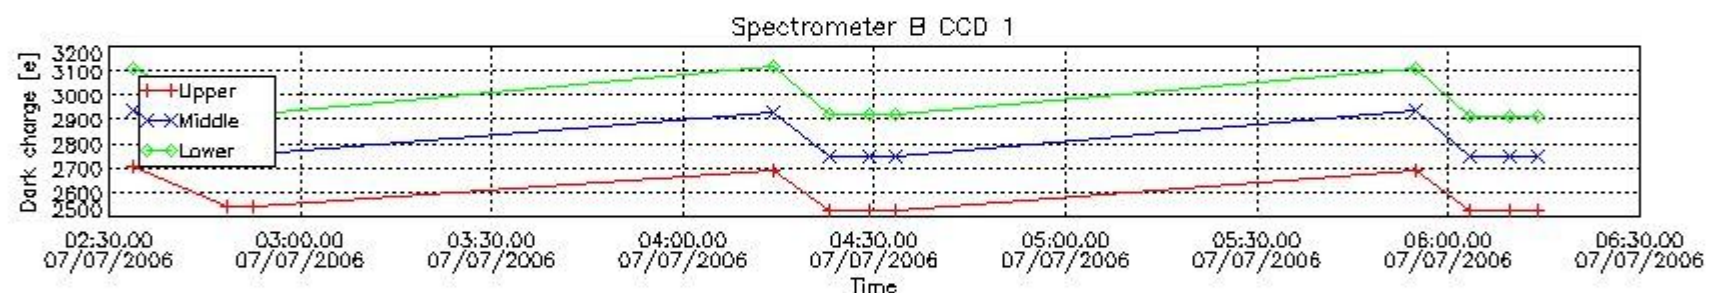

GOM_TRA_1PNPDE20060707_195435_000000392049_00157_22756_0002.N1	DC map used (0)
GOM_TRA_1PNPDE20060707_195602_000000462049_00157_22756_0003.N1	DC map used (0)
GOM_TRA_1PNPDE20060707_200044_000000372049_00157_22756_0004.N1	DC map used (0)
GOM_TRA_1PNPDE20060707_200609_000000362049_00157_22756_0005.N1	DC map used (0)
GOM_TRA_1PNPDE20060707_200827_000000362049_00157_22756_0006.N1	DC map used (0)
GOM_TRA_1PNPDE20060707_201127_000000362049_00157_22756_0007.N1	DC map used (0)

4.2 Plot of mean dark charges per product: only products in DARK limb conditions without errors are used