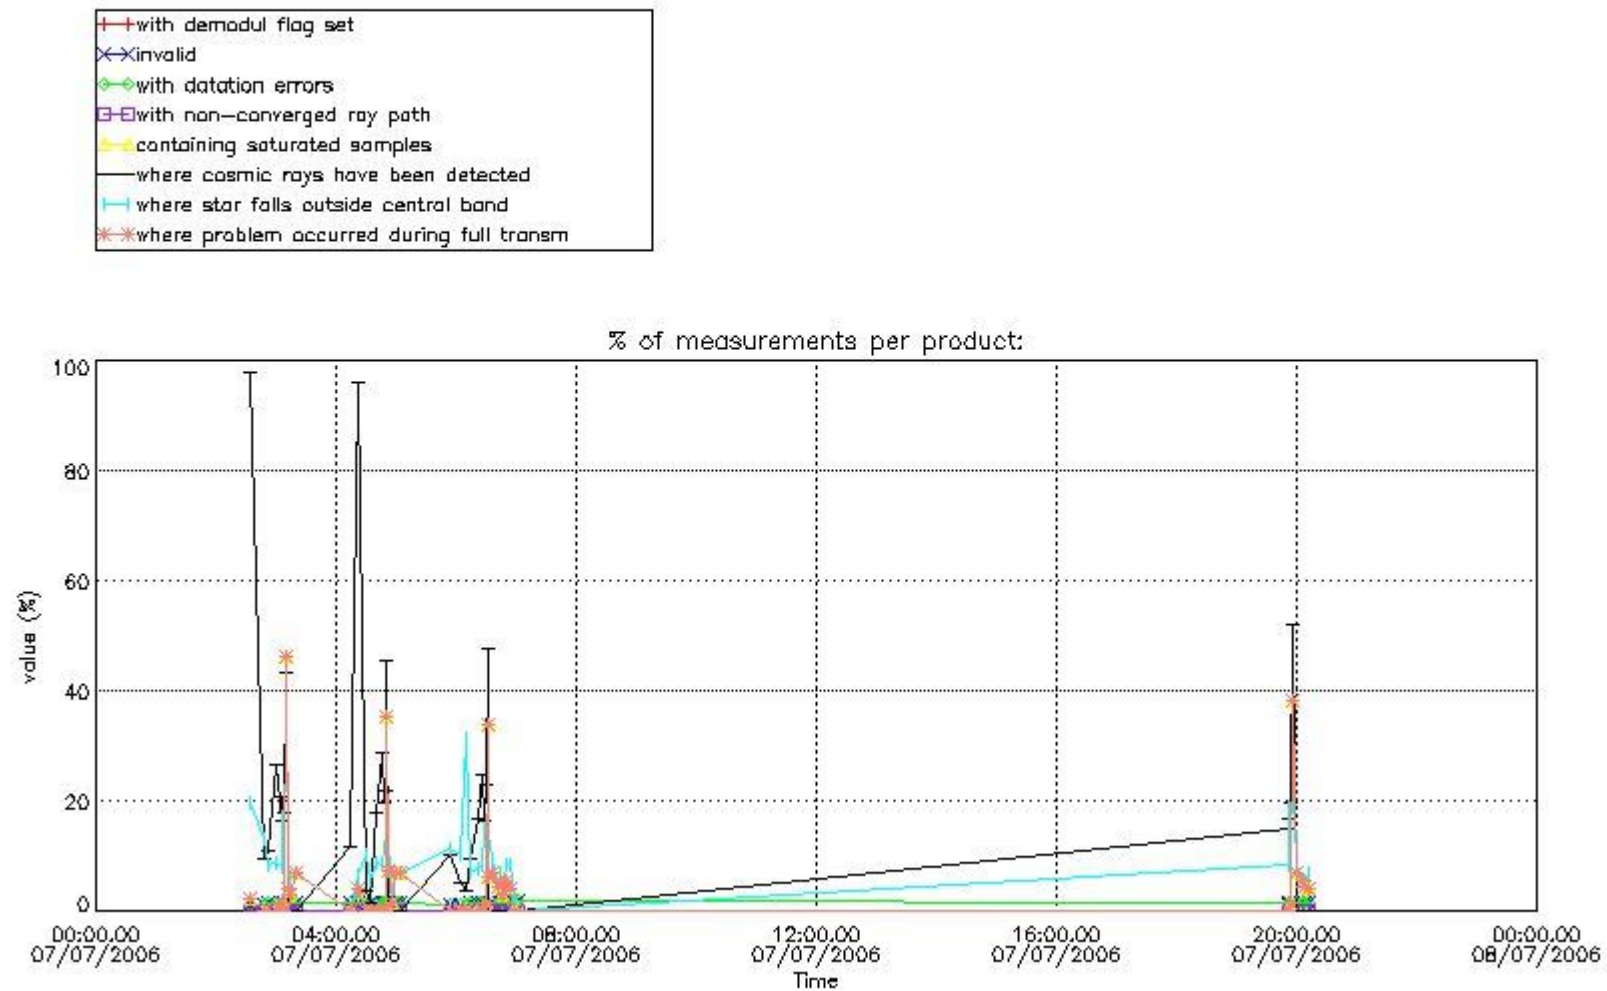

5. Demodulation flag and quality information monitoring

In this section it is presented the modulation information extracted from the pcd (product confidence data) at measurement level and information extracted from the Quality Summary dataset. Only products without errors (error flag in the MPH set to "0") are used.

5.1 Percentage of products during reporting period with:

At least one measurement with demodulation flag set:	6.00000 %
Reference spectrum computed from DB:	0.00000 %
Reference spectrum with small number of measurements:	0.00000 %
SATU data not used:	0.00000 %

5.2 Plot quality information per product (time dependant)

5.3 Plot quality information per product (world map)