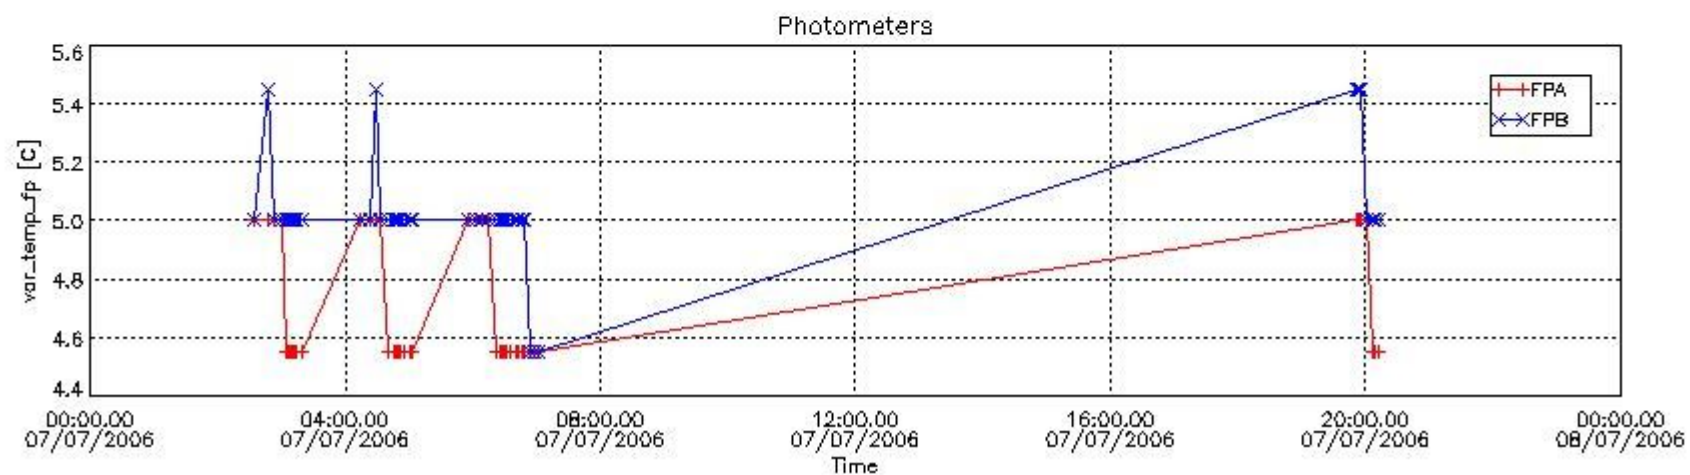

43	GOM_TRA_1PNPDE20060707_195105_000000372049_00157_22756_0000.N1	07-JUL-2006 19:51:05	Bright	36.500	147	Alp Ara	2.8770	26000.	73	22756	No
44	GOM_TRA_1PNPDE20060707_195255_000000422049_00157_22756_0001.N1	07-JUL-2006 19:52:55	Bright	42.000	40	The Sco	1.8590	7100.0	84	22756	No
45	GOM_TRA_1PNPDE20060707_195435_000000392049_00157_22756_0002.N1	07-JUL-2006 19:54:35	Bright	38.500	25	35Lam Sco	1.6200	28000.	77	22756	No
46	GOM_TRA_1PNPDE20060707_195602_000000462049_00157_22756_0003.N1	07-JUL-2006 19:56:02	Bright	46.000	116	19Del Sgr	2.7000	4100.0	92	22756	No
47	GOM_TRA_1PNPDE20060707_200044_000000372049_00157_22756_0004.N1	07-JUL-2006 20:00:44	Bright	36.500	86	35Eta Oph	2.4300	10200.	73	22756	No
48	GOM_TRA_1PNPDE20060707_200609_000000362049_00157_22756_0005.N1	07-JUL-2006 20:06:09	Bright	36.000	126	60Bet Oph	2.7700	4250.0	72	22756	No
49	GOM_TRA_1PNPDE20060707_200827_000000362049_00157_22756_0006.N1	07-JUL-2006 20:08:27	Bright	35.500	59	55Alp Oph	2.0800	8900.0	71	22756	No
50	GOM_TRA_1PNPDE20060707_201127_000000362049_00157_22756_0007.N1	07-JUL-2006 20:11:27	Bright	36.000	127	27Bet Her	2.7810	4700.0	72	22756	No

3. Plot of GOMOS spectrometers and photometers temperatures from level 1b data

4. Overview of dark signal processing per product

The Dark Charge (DC) is a temperature-dependant signal added to the useful measurements and it is therefore subtracted from them during the processing. There are two phenomena that produce a continuous increase of the DC: the "hot pixels" (a pixel is "hot" when its DC exceeds by a significant amount its value measured on ground at the same temperature) and the "Random Telegraphic Signal" (abrupt change positive or negative of the CCD pixel signal, random in time, affecting only the DC part of the signal and not the photon generated signal).

In this section a list of products that did not use the Dark Sky Area (DSA) observation for the DC computation is given. It is also provided the mean DC plot per product for dark limb products with no error flag set.

4.1 These products did not use the DSA observation for DC computation:

Product name	DC information
GOM_TRA_1PNPDE20060707_195105_000000372049_00157_22756_0000.N1	DC map used (0)
GOM_TRA_1PNPDE20060707_195255_000000422049_00157_22756_0001.N1	DC map used (0)