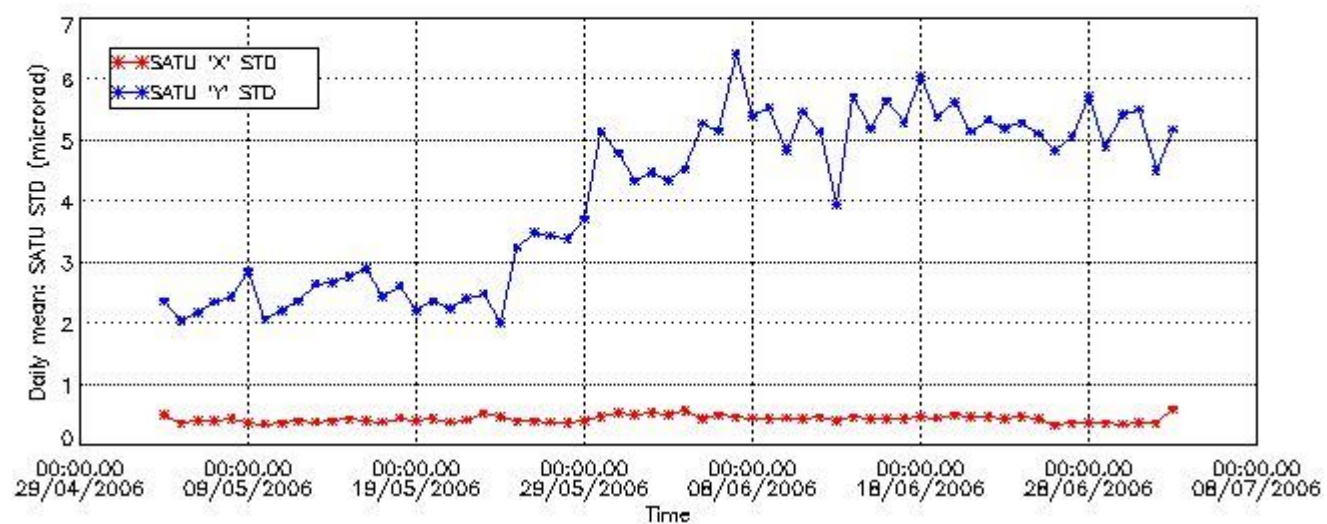

Number of data:	9750.0	9750.0	27600.	27600.

7.2.2 Trend of daily SATU NEA St. deviation during the last two months (dark limb)

The long term trend of the SATU 'X' and 'Y' standard deviations should be constant during the whole mission.

8. Auxiliary Data Files used for the production reported in section 2.2

The number reported in the third column indicates since which file (see list in section 2.2) the corresponding auxiliary file has been used. The fourth column is the date of those product files.

Type	Auxiliary Filename	Used since product	Used since product date
INST_PHYS_CHARACTERISTICS	GOM_INS_AXVIEC20030716_105425_20030716_120000_20100101_000000	1	03-JUL-2006 00:04:24
CALIBRATION_DATABASE	GOM_CAL_AXVIEC20060629_085700_20060627_000000_20100101_000000	1	03-JUL-2006 00:04:24
LEVEL-1B_PROC_CONFIG	GOM_PR1_AXVIEC20040401_083133_20020324_200000_20100101_000000	1	03-JUL-2006 00:04:24
STAR_CATALOGUE	GOM_CAT_AXVIEC20020121_161009_20020101_000000_20200101_000000	1	03-JUL-2006 00:04:24
STELLAR_SPECTRA_DATABANK	GOM_STS_AXVIEC20020121_165822_20020101_000000_20200101_000000	1	03-JUL-2006 00:04:24
ECMWF_FILE	AUX_ECF_AXNECM20060702_062051_20060702_210000_20060703_090000	1	03-JUL-2006 00:04:24
ECMWF_FILE	AUX_ECF_AXNECM20060702_181955_20060703_030000_20060703_150000	44	03-JUL-2006 04:29:22
OPTIONAL_ECMWF_FILE	NOT USED	1	03-JUL-2006 00:04:24
ORBIT_DATA_FILE	DOR_NAV_OPNPDE20060702_233618_000057382049_00087_22686_0038.N1	1	03-JUL-2006 00:04:24
ORBIT_DATA_FILE	DOR_NAV_OPNPDE20060703_023138_000057382049_00089_22688_0040.N1	27	03-JUL-2006 02:48:46
ORBIT_DATA_FILE	DOR_NAV_OPNPDE20060703_041235_000057382049_00090_22689_0041.N1	44	03-JUL-2006 04:29:22