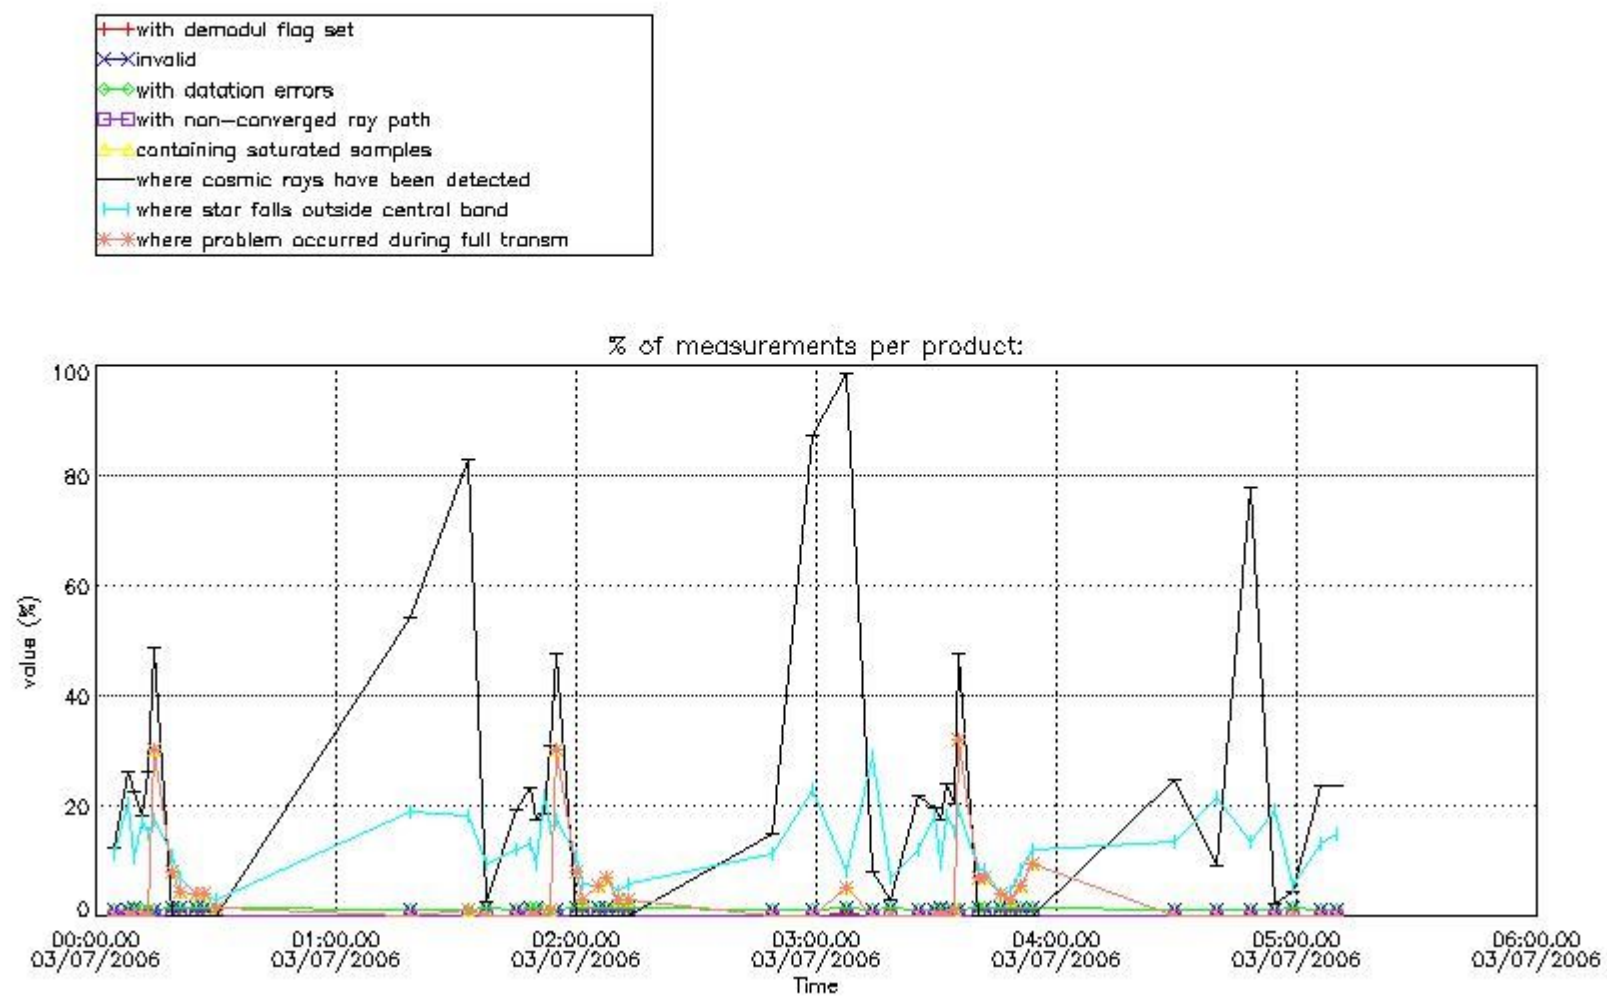

At least one measurement with demodulation flag set:	10.0000 %
Reference spectrum computed from DB:	0.00000 %
Reference spectrum with small number of measurements:	0.00000 %
SATU data not used:	0.00000 %

5.2 Plot quality information per product (time dependant)

5.3 Plot quality information per product (world map)