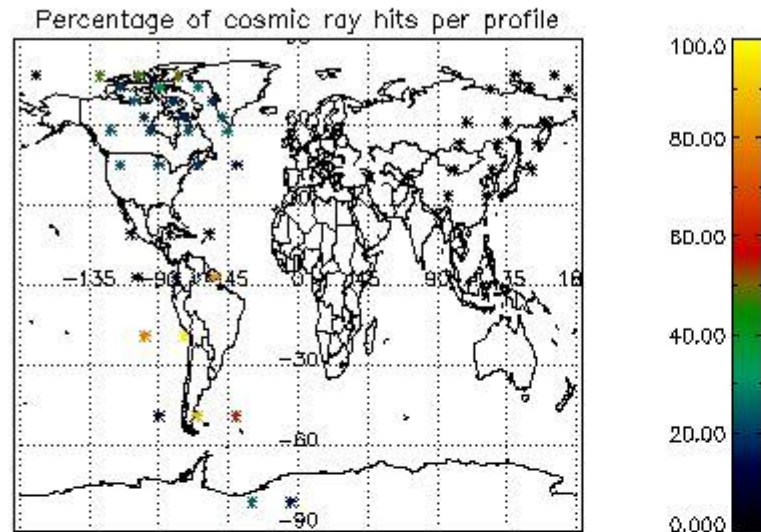

6. Statistics and plot of tangent altitude of the last measurement (DARK & BRIGHT products without errors)

6.1 Statistics on tangent altitude lost:

Statistics	DARK	BRIGHT	TWILIGHT
Mean:	14.642	17.730	16.619
St. deviation:	4.8346	3.6660	1.3020
Maximum:	21.720	23.610	18.509
Minimum:	6.6472	11.173	14.960
Number of data:	11.000	33.000	6.0000

6.2 Plot for DARK limb products