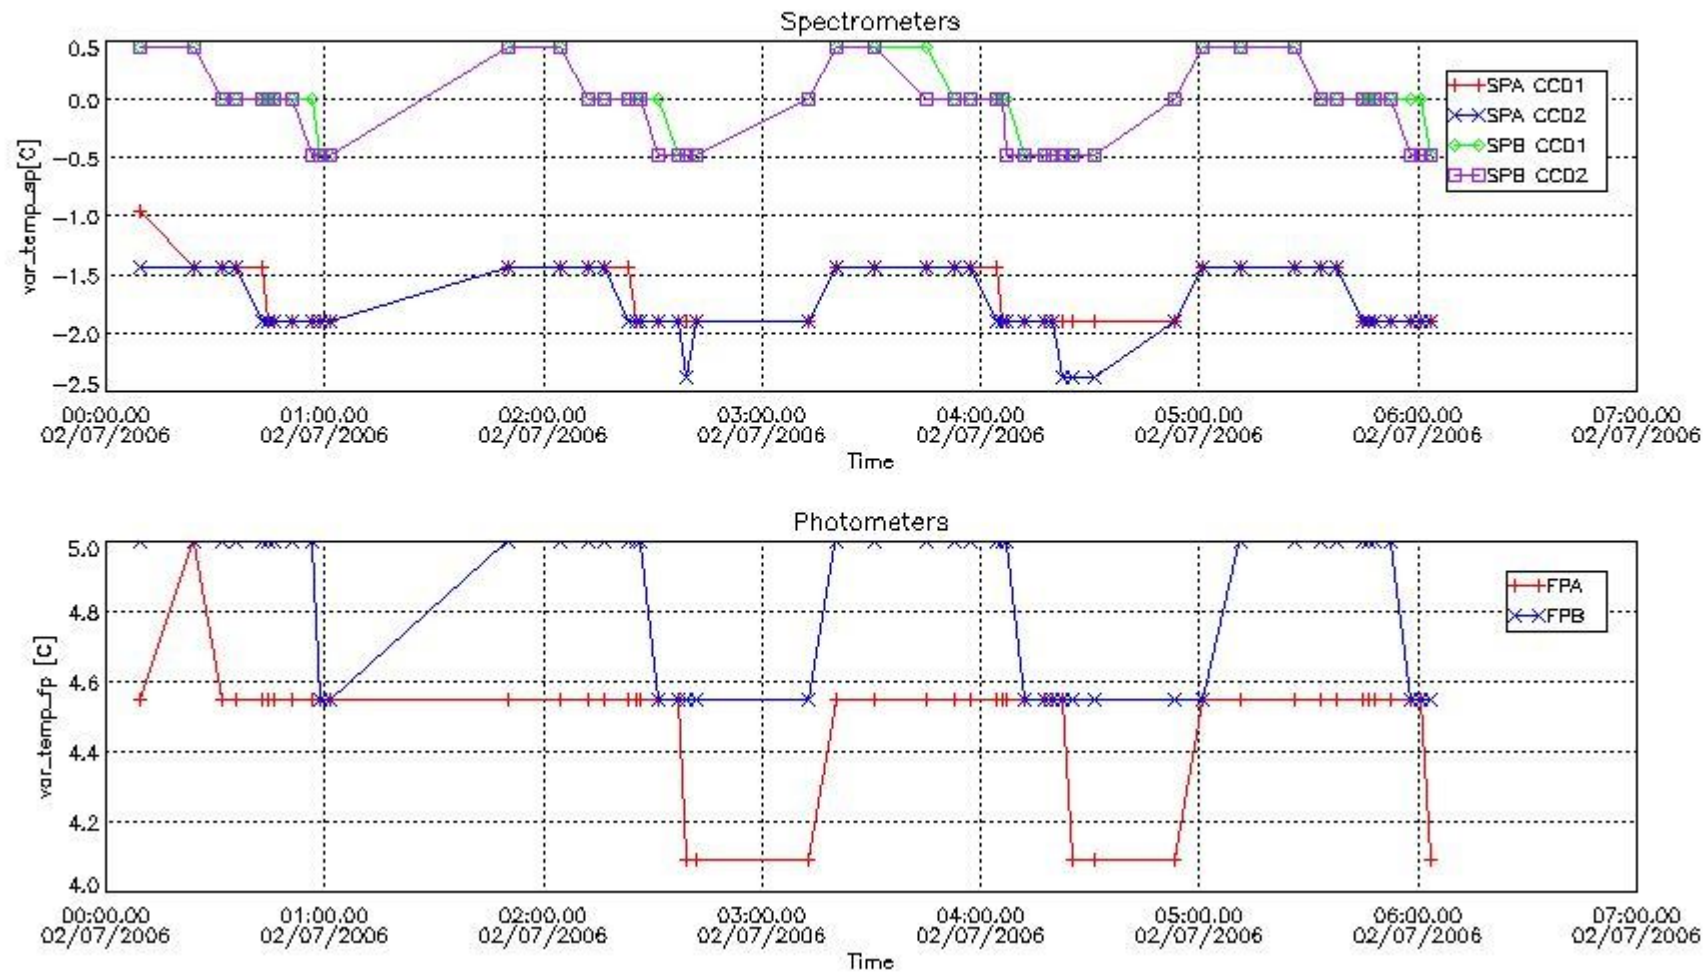

43	GOM_TRA_1PNPDE20060702_053744_000000402049_00077_22676_0005.N1	02-JUL-2006 05:37:44	Twilight	39.500	45	Alp Pav	1.9400	26000.	79	22676	No
44	GOM_TRA_1PNPDE20060702_054445_000000412049_00077_22676_0006.N1	02-JUL-2006 05:44:45	Bright	40.500	40	The Sco	1.8590	7100.0	81	22676	No
45	GOM_TRA_1PNPDE20060702_054625_000000392049_00077_22676_0007.N1	02-JUL-2006 05:46:25	Bright	39.000	25	35Lam Sco	1.6200	28000.	78	22676	No
46	GOM_TRA_1PNPDE20060702_054750_000000502049_00077_22676_0008.N1	02-JUL-2006 05:47:50	Bright	50.000	116	19Del Sgr	2.7000	4100.0	100	22676	No
47	GOM_TRA_1PNPDE20060702_055236_000000372049_00077_22676_0009.N1	02-JUL-2006 05:52:36	Bright	36.500	86	35Eta Oph	2.4300	10200.	73	22676	No
48	GOM_TRA_1PNPDE20060702_055813_000000372049_00077_22676_0010.N1	02-JUL-2006 05:58:13	Bright	36.500	126	60Bet Oph	2.7700	4250.0	73	22676	No
49	GOM_TRA_1PNPDE20060702_060032_000000362049_00077_22676_0011.N1	02-JUL-2006 06:00:32	Bright	36.000	59	55Alp Oph	2.0800	8900.0	72	22676	No
50	GOM_TRA_1PNPDE20060702_060317_000000362049_00077_22676_0012.N1	02-JUL-2006 06:03:17	Bright	35.500	127	27Bet Her	2.7810	4700.0	71	22676	No

3. Plot of GOMOS spectrometers and photometers temperatures from level 1b data

4. Overview of dark signal processing per product

The Dark Charge (DC) is a temperature-dependant signal added to the useful measurements and it is therefore subtracted from them during the processing. There are two phenomena that produce a continuous increase of the DC: the "hot pixels" (a pixel is "hot" when its DC exceeds by a significant amount its value measured on ground at the same temperature) and the "Random Telegraphic Signal" (abrupt change positive or negative of the CCD pixel signal, random in time, affecting only the DC part of the signal and not the photon generated signal).

In this section a list of products that did not use the Dark Sky Area (DSA) observation for the DC computation is given. It is also provided the mean DC plot per product for dark limb products with no error flag set.

4.1 All products used the DSA observation for the DC computation

4.2 Plot of mean dark charges per product: only products in DARK limb conditions without errors are used