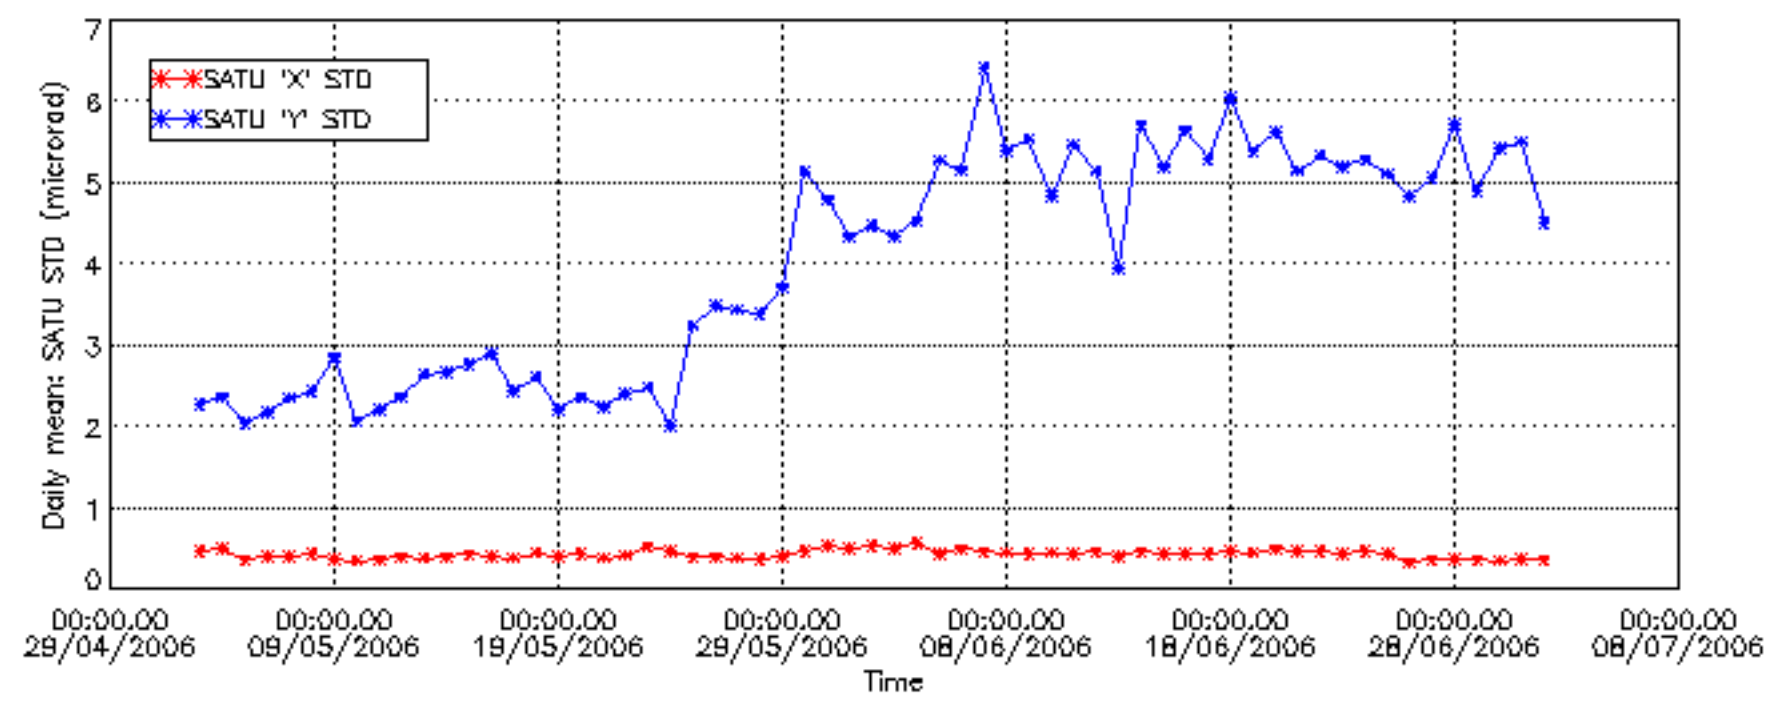

Tangent altitude at which the star is lost

Tangent altitude at which the star is lost

/nas3/ENVISAT/GOMOS/GOM_NL__0P/GOM_NL__0PNPDE20060701_004113_000049932049_00059_22658_0025.N1

1; -827.1; 01-JUL-2006 00:41:13; Dark ; 37.5; 165; 34Gam Eri ; 2.95; 3200;occ; 75; 18;22658
 2; -321.7; 01-JUL-2006 00:49:38; Dark ; 59.5; 0; ; 0.00; 0;occ; 119; 0;22658
 3; 35.0; 01-JUL-2006 00:55:35; Dark ; 46.0; 9; Alp Eri ; 0.45; 24000;occ; 92; 0;22659
 4; 482.2; 01-JUL-2006 01:03:02; Dark ; 41.5; 148; Alp Tuc ; 2.88; 4100;occ; 83; 0;22659
 5; 744.3; 01-JUL-2006 01:07:24; Dark ; 43.5; 45; Alp Pav ; 1.94; 26000;occ; 87; 0;22659
 6; 1062.5; 01-JUL-2006 01:12:43; Dark ; 38.0; 147; Alp Ara ; 2.88; 26000;occ; 76; 0;22659
 7; 1170.7; 01-JUL-2006 01:14:31; Dark ; 38.5; 40; The Sco ; 1.86; 7100;occ; 77; 0;22659
 8; 1270.5; 01-JUL-2006 01:16:11; Dark ; 39.0; 25; 35Lam Sco ; 1.62; 28000;occ; 78; 0;22659
 9; 1354.9; 01-JUL-2006 01:17:35; Dark ; 48.5; 116; 19Del Sgr ; 2.70; 4100;occ; 97; 0;22659
 10; 1642.4; 01-JUL-2006 01:22:22; Bright; 37.0; 86; 35Eta Oph ; 2.43; 10200;occ; 74; 0;22659
 11; 1981.8; 01-JUL-2006 01:28:02; Bright; 37.5; 126; 60Bet Oph ; 2.77; 4250;occ; 75; 0;22659
 12; 2121.9; 01-JUL-2006 01:30:22; Bright; 36.5; 59; 55Alp Oph ; 2.08; 8900;occ; 73; 0;22659
 13; 2283.2; 01-JUL-2006 01:33:03; Bright; 35.5; 127; 27Bet Her ; 2.78; 4700;occ; 71; 0;22659
 14; 2447.8; 01-JUL-2006 01:35:48; Bright; 34.5; 133; 40Zet Her ; 2.81; 6000;occ; 69; 0;22659
 15; 2809.2; 01-JUL-2006 01:41:49; Bright; 35.0; 130; 23Bet Dra ; 2.80; 5800;occ; 70; 0;22659
 16; 2952.2; 01-JUL-2006 01:44:12; Bright; 36.0; 119; 14Eta Dra ; 2.73; 4700;occ; 72; 0;22659
 17; 3191.1; 01-JUL-2006 01:48:11; Bright; 35.5; 60; 7Bet UMi ; 2.08; 3950;occ; 71; 0;22659
 18; 3444.7; 01-JUL-2006 01:52:25; Bright; 36.0; 49; 1Alp UMi ; 1.99; 6300;occ; 72; 0;22659
 19; 4063.2; 01-JUL-2006 02:02:43; Bright; 35.5; 160; 23Gam Per ; 2.93; 4700;occ; 71; 0;22659
 20; 4130.4; 01-JUL-2006 02:03:51; Bright; 36.5; 35; 33Alp Per ; 1.79; 6250;occ; 73; 0;22659