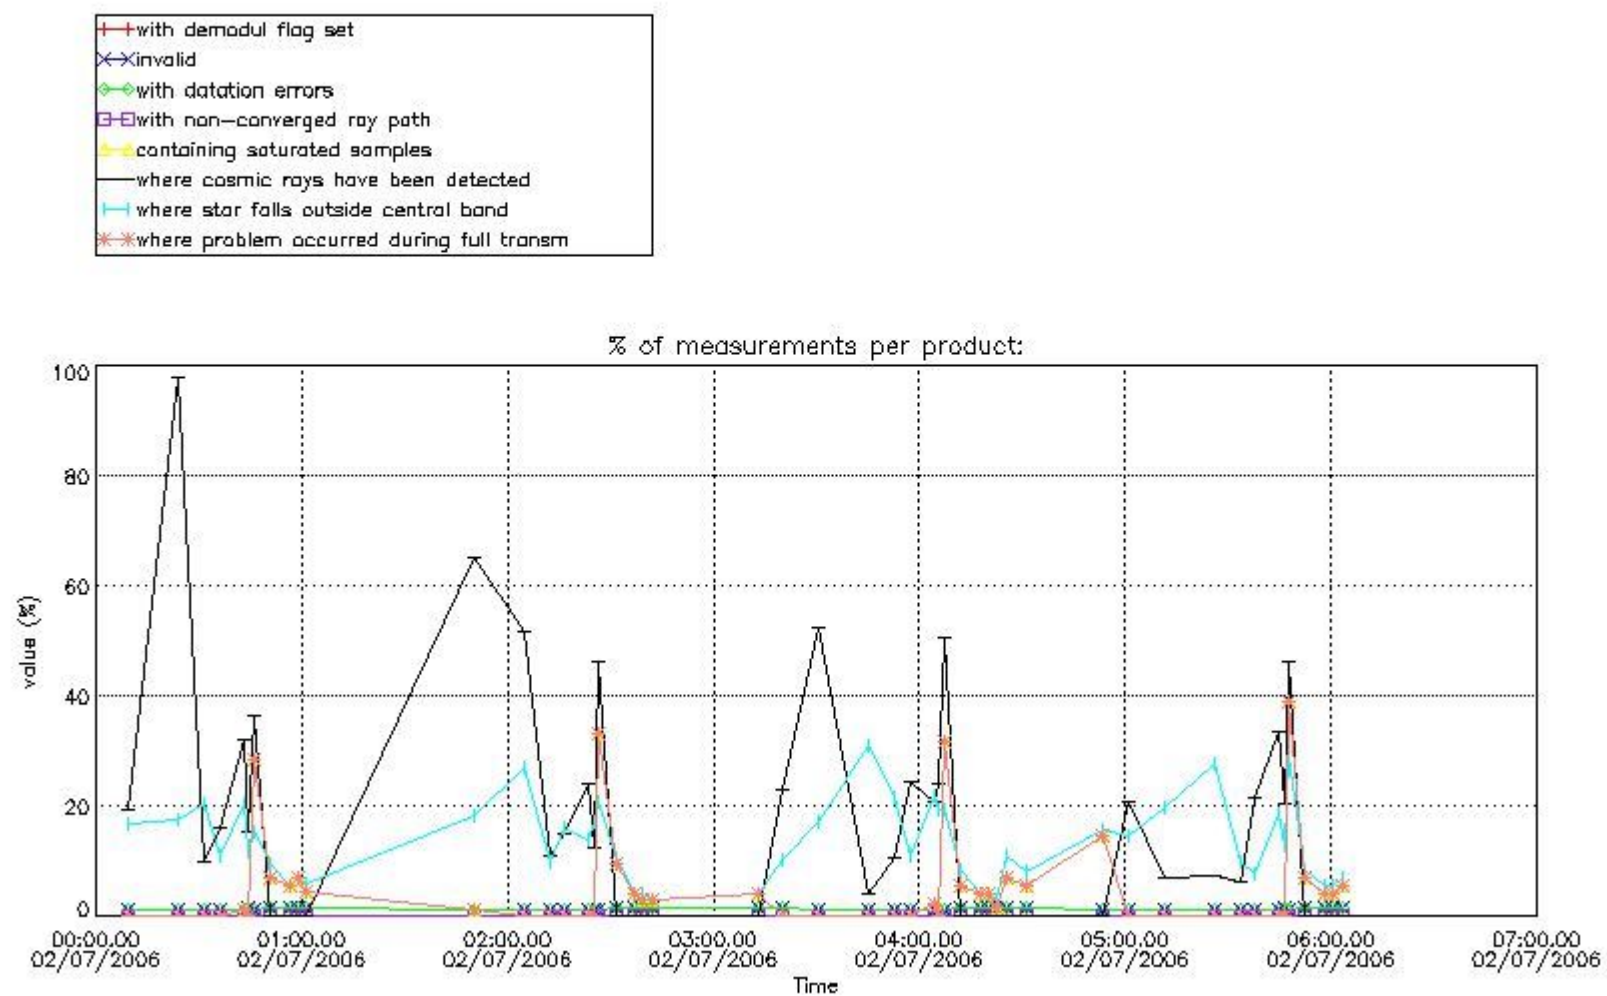

At least one measurement with demodulation flag set:	6.00000 %
Reference spectrum computed from DB:	0.00000 %
Reference spectrum with small number of measurements:	0.00000 %
SATU data not used:	0.00000 %

5.2 Plot quality information per product (time dependant)

5.3 Plot quality information per product (world map)