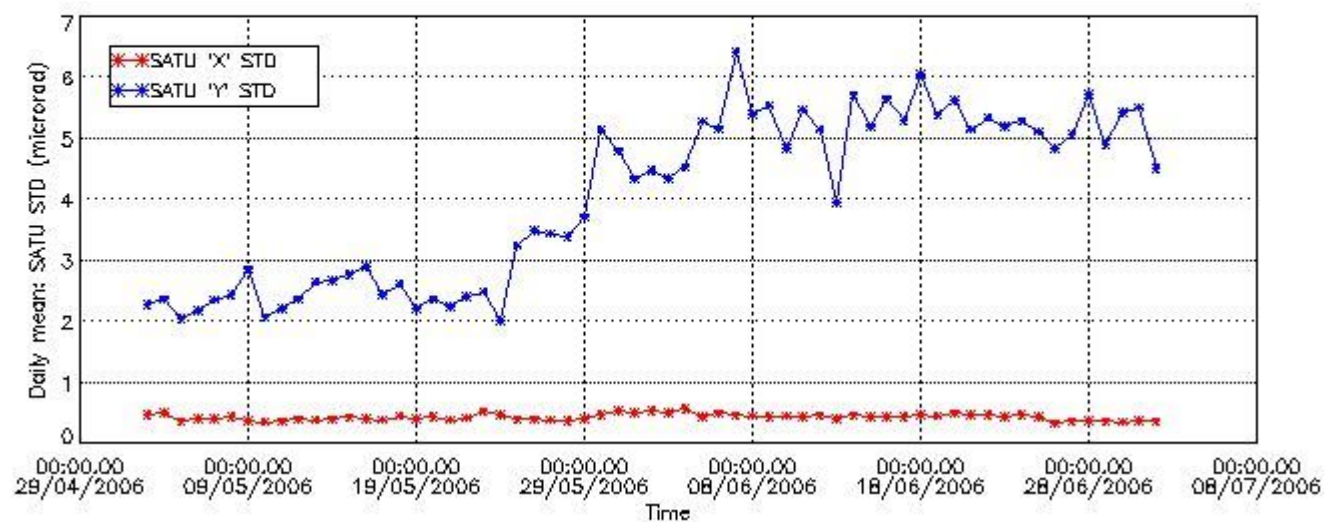

Number of data:	11250.	11250.	25200.	25200.

7.2.2 Trend of daily SATU NEA St. deviation during the last two months (dark limb)

The long term trend of the SATU 'X' and 'Y' standard deviations should be constant during the whole mission.

8. Auxiliary Data Files used for the production reported in section 2.2

The number reported in the third column indicates since which file (see list in section 2.2) the corresponding auxiliary file has been used. The fourth column is the date of those product files.

Type	Auxiliary Filename	Used since product	Used since product date
INST_PHYS_CHARACTERISTICS	GOM_INS_AXVIEC20030716_105425_20030716_120000_20100101_000000	1	02-JUL-2006 00:09:31
CALIBRATION_DATABASE	GOM_CAL_AXVIEC20060629_085700_20060627_000000_20100101_000000	1	02-JUL-2006 00:09:31
LEVEL-1B_PROC_CONFIG	GOM_PR1_AXVIEC20040401_083133_20020324_200000_20100101_000000	1	02-JUL-2006 00:09:31
STAR_CATALOGUE	GOM_CAT_AXVIEC20020121_161009_20020101_000000_20200101_000000	1	02-JUL-2006 00:09:31
STELLAR_SPECTRA_DATABANK	GOM_STS_AXVIEC20020121_165822_20020101_000000_20200101_000000	1	02-JUL-2006 00:09:31
ECMWF_FILE	AUX_ECF_AXNECM20060701_062024_20060701_210000_20060702_090000	1	02-JUL-2006 00:09:31
ECMWF_FILE	AUX_ECF_AXNECM20060701_181953_20060702_030000_20060702_150000	38	02-JUL-2006 04:53:26
OPTIONAL_ECMWF_FILE	NOT USED	1	02-JUL-2006 00:09:31
ORBIT_DATA_FILE	DOR_NAV_OPNPDE20060702_000819_000057382049_00073_22672_0031.N1	1	02-JUL-2006 00:09:31
ORBIT_DATA_FILE	DOR_NAV_OPNPDE20060702_014357_000041442049_00074_22673_0033.N1	23	02-JUL-2006 03:12:50
ORBIT_DATA_FILE	DOR_NAV_OPNPDE20060702_044436_000057382049_00076_22675_0035.N1	38	02-JUL-2006 04:53:26