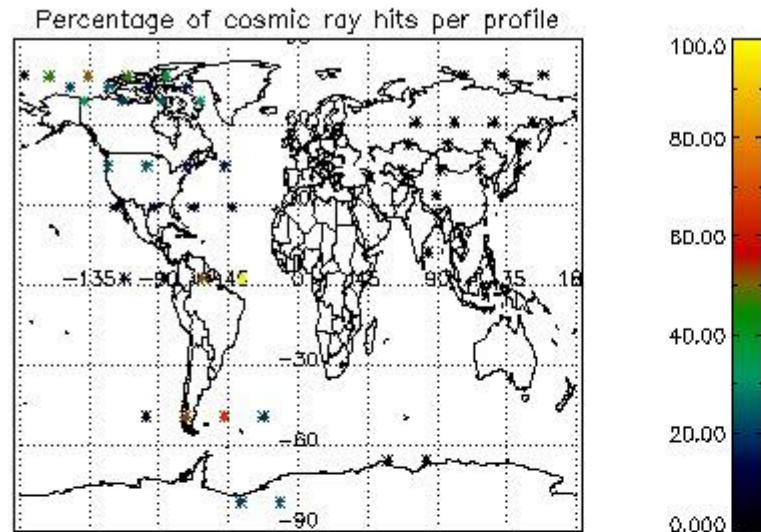

6. Statistics and plot of tangent altitude of the last measurement (DARK & BRIGHT products without errors)

6.1 Statistics on tangent altitude lost:

Statistics	DARK	BRIGHT	TWILIGHT
Mean:	12.169	17.644	17.416
St. deviation:	4.1605	4.2706	2.8625
Maximum:	19.337	22.829	22.664
Minimum:	5.0576	7.1084	13.830
Number of data:	12.000	30.000	8.0000

6.2 Plot for DARK limb products