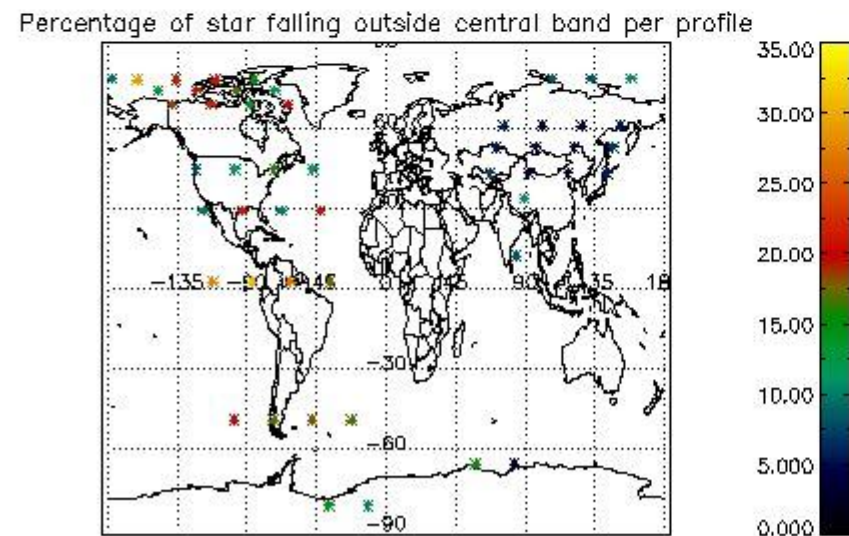

6. Statistics and plot of tangent altitude of the last measurement (DARK & BRIGHT products without errors)

6.1 Statistics on tangent altitude lost:

Statistics	DARK	BRIGHT	TWILIGHT
Mean:	12.169	17.644	17.416
St. deviation:	4.1605	4.2706	2.8625
Maximum:	19.337	22.829	22.664
Minimum:	5.0576	7.1084	13.830
Number of data:	12.000	30.000	8.0000

6.2 Plot for DARK limb products