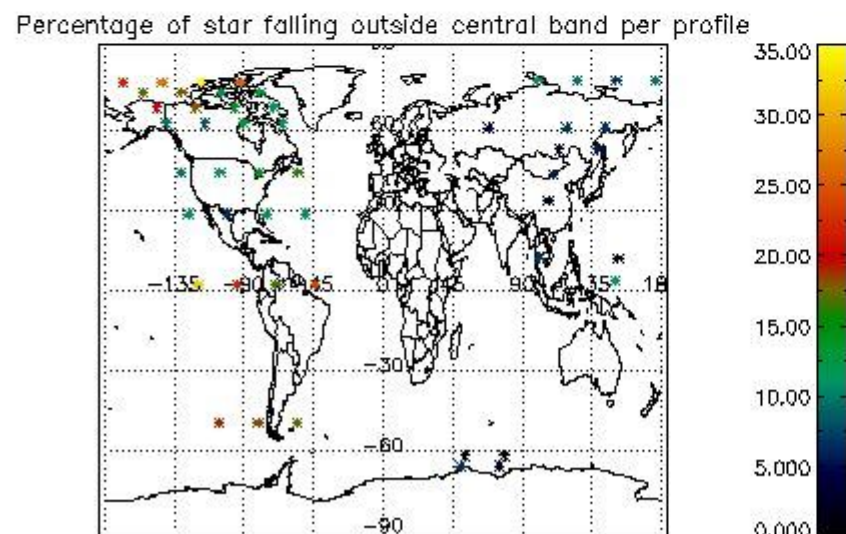

6. Statistics and plot of tangent altitude of the last measurement (DARK & BRIGHT products without errors)

6.1 Statistics on tangent altitude lost:

Statistics	DARK	BRIGHT	TWILIGHT
Mean:	14.021	18.474	18.525
St. deviation:	4.6632	6.9993	3.4020
Maximum:	21.210	38.426	24.157
Minimum:	5.2442	4.0146	15.116
Number of data:	11.000	32.000	6.0000

6.2 Plot for DARK limb products