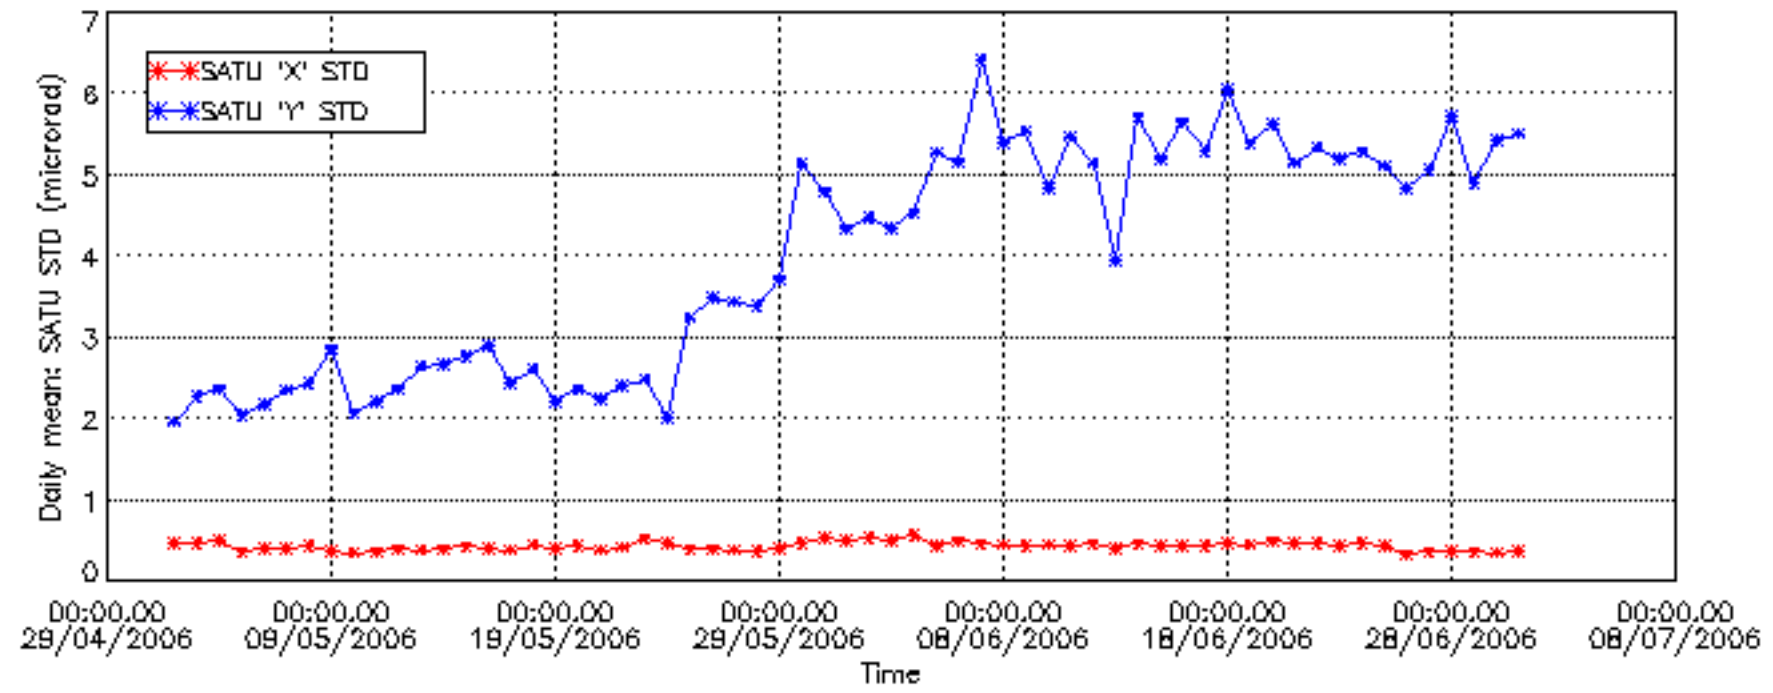

Tangent altitude at which the star is lost

Tangent altitude at which the star is lost

/nas3/ENVISAT/GOMOS/GOM_NL__0P/GOM_NL__0PNPDE20060701_004113_000049932049_00059_22658_0025.N1

1; -827.1; 01-JUL-2006 00:41:13; Dark ; 37.5; 165; 34Gam Eri ; 2.95; 3200;occ; 75; 18;22658
 2; -321.7; 01-JUL-2006 00:49:38; Dark ; 59.5; 0; ; 0.00; 0;occ; 119; 0;22658
 3; 35.0; 01-JUL-2006 00:55:35; Dark ; 46.0; 9; Alp Eri ; 0.45; 24000;occ; 92; 0;22659
 4; 482.2; 01-JUL-2006 01:03:02; Dark ; 41.5; 148; Alp Tuc ; 2.88; 4100;occ; 83; 0;22659
 5; 744.3; 01-JUL-2006 01:07:24; Dark ; 43.5; 45; Alp Pav ; 1.94; 26000;occ; 87; 0;22659
 6; 1062.5; 01-JUL-2006 01:12:43; Dark ; 38.0; 147; Alp Ara ; 2.88; 26000;occ; 76; 0;22659
 7; 1170.7; 01-JUL-2006 01:14:31; Dark ; 38.5; 40; The Sco ; 1.86; 7100;occ; 77; 0;22659
 8; 1270.5; 01-JUL-2006 01:16:11; Dark ; 39.0; 25; 35Lam Sco ; 1.62; 28000;occ; 78; 0;22659
 9; 1354.9; 01-JUL-2006 01:17:35; Dark ; 48.5; 116; 19Del Sgr ; 2.70; 4100;occ; 97; 0;22659
 10; 1642.4; 01-JUL-2006 01:22:22; Bright; 37.0; 86; 35Eta Oph ; 2.43; 10200;occ; 74; 0;22659
 11; 1981.8; 01-JUL-2006 01:28:02; Bright; 37.5; 126; 60Bet Oph ; 2.77; 4250;occ; 75; 0;22659
 12; 2121.9; 01-JUL-2006 01:30:22; Bright; 36.5; 59; 55Alp Oph ; 2.08; 8900;occ; 73; 0;22659
 13; 2283.2; 01-JUL-2006 01:33:03; Bright; 35.5; 127; 27Bet Her ; 2.78; 4700;occ; 71; 0;22659
 14; 2447.8; 01-JUL-2006 01:35:48; Bright; 34.5; 133; 40Zet Her ; 2.81; 6000;occ; 69; 0;22659
 15; 2809.2; 01-JUL-2006 01:41:49; Bright; 35.0; 130; 23Bet Dra ; 2.80; 5800;occ; 70; 0;22659
 16; 2952.2; 01-JUL-2006 01:44:12; Bright; 36.0; 119; 14Eta Dra ; 2.73; 4700;occ; 72; 0;22659
 17; 3191.1; 01-JUL-2006 01:48:11; Bright; 35.5; 60; 7Bet UMi ; 2.08; 3950;occ; 71; 0;22659
 18; 3444.7; 01-JUL-2006 01:52:25; Bright; 36.0; 49; 1Alp UMi ; 1.99; 6300;occ; 72; 0;22659
 19; 4063.2; 01-JUL-2006 02:02:43; Bright; 35.5; 160; 23Gam Per ; 2.93; 4700;occ; 71; 0;22659
 20; 4130.4; 01-JUL-2006 02:03:51; Bright; 36.5; 35; 33Alp Per ; 1.79; 6250;occ; 73; 0;22659