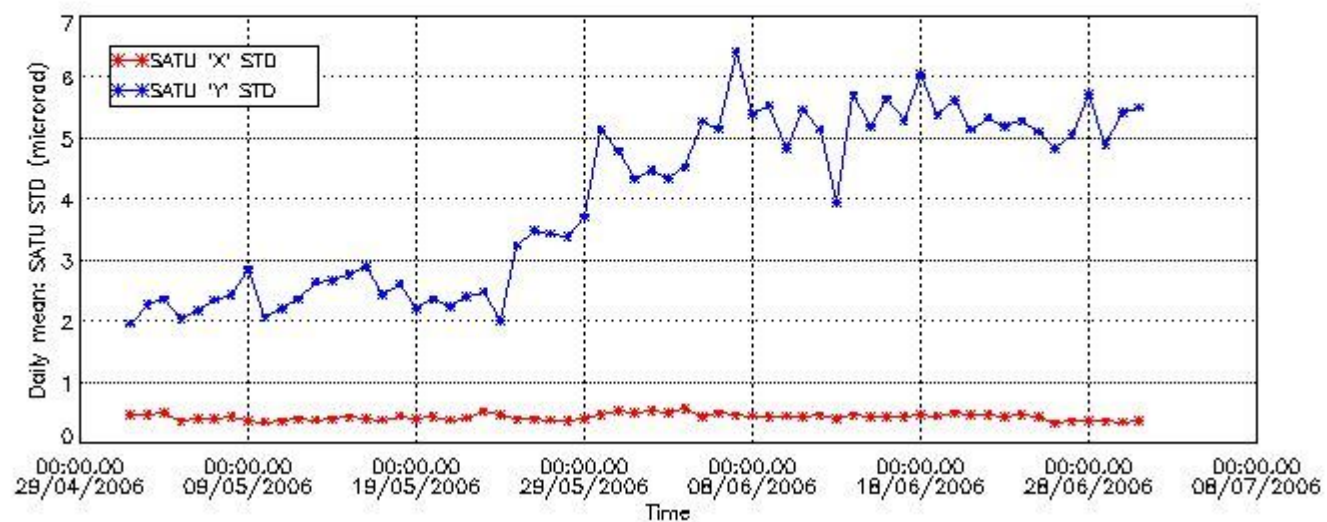

Number of data:	10100.	10100.	27050.	27050.

7.2.2 Trend of daily SATU NEA St. deviation during the last two months (dark limb)

The long term trend of the SATU 'X' and 'Y' standard deviations should be constant during the whole mission.

8. Auxiliary Data Files used for the production reported in section 2.2

The number reported in the third column indicates since which file (see list in section 2.2) the corresponding auxiliary file has been used. The fourth column is the date of those product files.

Type	Auxiliary Filename	Used since product	Used since product date
INST_PHYS_CHARACTERISTICS	GOM_INS_AXVIEC20030716_105425_20030716_120000_20100101_000000	1	01-JUL-2006 00:01:14
CALIBRATION_DATABASE	GOM_CAL_AXVIEC20060629_085700_20060627_000000_20100101_000000	1	01-JUL-2006 00:01:14
LEVEL-1B_PROC_CONFIG	GOM_PR1_AXVIEC20040401_083133_20020324_200000_20100101_000000	1	01-JUL-2006 00:01:14
STAR_CATALOGUE	GOM_CAT_AXVIEC20020121_161009_20020101_000000_20200101_000000	1	01-JUL-2006 00:01:14
STELLAR_SPECTRA_DATABANK	GOM_STS_AXVIEC20020121_165822_20020101_000000_20200101_000000	1	01-JUL-2006 00:01:14
ECMWF_FILE	AUX_ECF_AXNECM20060630_062529_20060630_210000_20060701_090000	1	01-JUL-2006 00:01:14
ECMWF_FILE	AUX_ECF_AXNECM20060630_181936_20060701_030000_20060701_150000	28	01-JUL-2006 03:43:19
OPTIONAL_ECMWF_FILE	NOT USED	1	01-JUL-2006 00:01:14
ORBIT_DATA_FILE	DOR_NAV_OPNPDE20060630_211826_000057382049_00057_22656_0023.N1	1	01-JUL-2006 00:01:14
ORBIT_DATA_FILE	DOR_NAV_OPNPDE20060701_004020_000054192049_00059_22658_0025.N1	3	01-JUL-2006 00:41:04
ORBIT_DATA_FILE	DOR_NAV_OPNPDE20060701_021558_000041442049_00060_22659_0026.N1	14	01-JUL-2006 02:21:40
ORBIT_DATA_FILE	DOR_NAV_OPNPDE20060701_033021_000057382049_00061_22660_0027.N1	39	01-JUL-2006 05:23:55