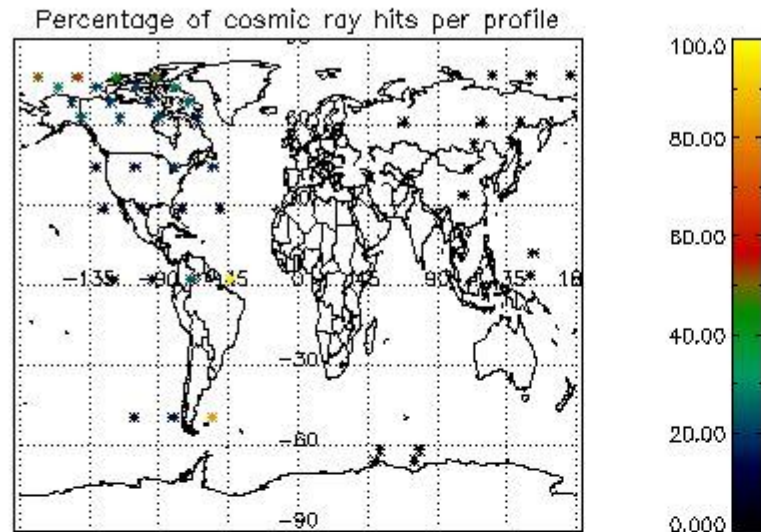

6. Statistics and plot of tangent altitude of the last measurement (DARK & BRIGHT products without errors)

6.1 Statistics on tangent altitude lost:

Statistics	DARK	BRIGHT	TWILIGHT
Mean:	14.021	18.474	18.525
St. deviation:	4.6632	6.9993	3.4020
Maximum:	21.210	38.426	24.157
Minimum:	5.2442	4.0146	15.116
Number of data:	11.000	32.000	6.0000

6.2 Plot for DARK limb products