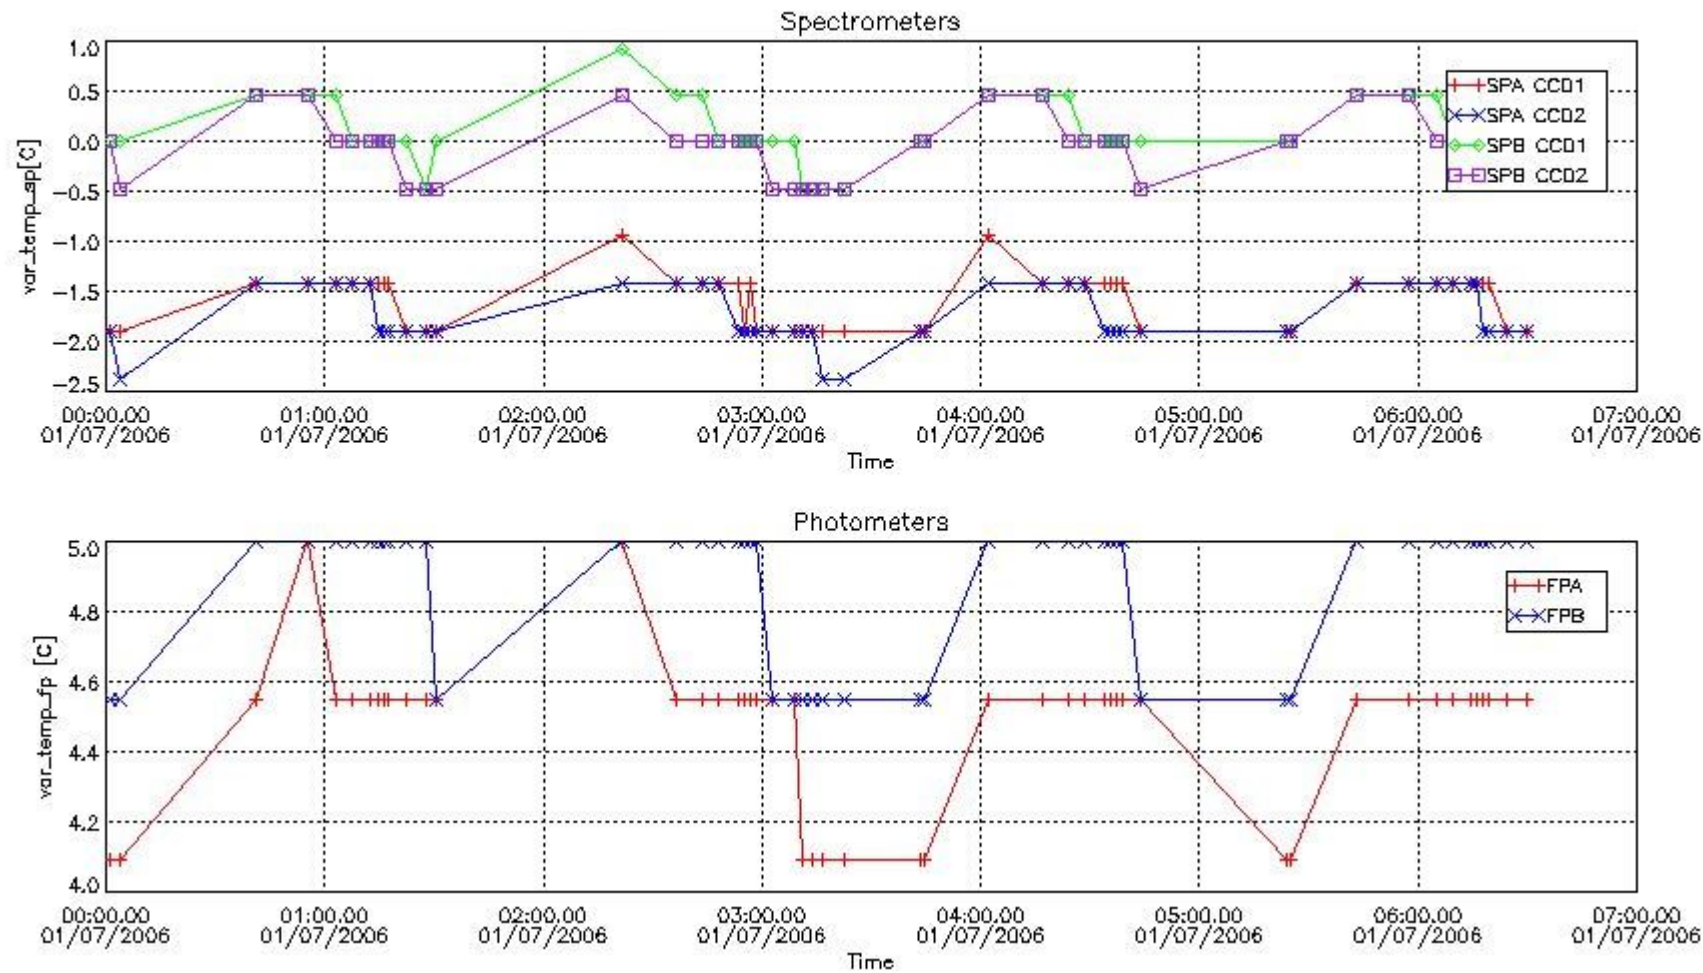

43	GOM_TRA_1PNPDE20060701_060452_000000422049_00063_22662_0004.N1	01-JUL-2006 06:04:52	Dark	42.000	148	Alp Tuc	2.8780	4100.0	84	22662	No
44	GOM_TRA_1PNPDE20060701_060914_000000412049_00063_22662_0005.N1	01-JUL-2006 06:09:14	Twilight	40.500	45	Alp Pav	1.9400	26000.	81	22662	No
45	GOM_TRA_1PNPDE20060701_061431_000000372049_00063_22662_0006.N1	01-JUL-2006 06:14:31	Bright	37.000	147	Alp Ara	2.8770	26000.	74	22662	No
46	GOM_TRA_1PNPDE20060701_061619_000000422049_00063_22662_0007.N1	01-JUL-2006 06:16:19	Bright	42.000	40	The Sco	1.8590	7100.0	84	22662	No
47	GOM_TRA_1PNPDE20060701_061759_000000412049_00063_22662_0008.N1	01-JUL-2006 06:17:59	Bright	41.000	25	35Lam Sco	1.6200	28000.	82	22662	No
48	GOM_TRA_1PNPDE20060701_061924_000000462049_00063_22662_0009.N1	01-JUL-2006 06:19:24	Bright	46.000	116	19Del Sgr	2.7000	4100.0	92	22662	No
49	GOM_TRA_1PNPDE20060701_062411_000000372049_00063_22662_0010.N1	01-JUL-2006 06:24:11	Bright	37.000	86	35Eta Oph	2.4300	10200.	74	22662	No
50	GOM_TRA_1PNPDE20060701_062950_000000372049_00063_22662_0011.N1	01-JUL-2006 06:29:50	Bright	36.500	126	60Bet Oph	2.7700	4250.0	73	22662	No

3. Plot of GOMOS spectrometers and photometers temperatures from level 1b data

4. Overview of dark signal processing per product

The Dark Charge (DC) is a temperature-dependant signal added to the useful measurements and it is therefore subtracted from them during the processing. There are two phenomena that produce a continuous increase of the DC: the "hot pixels" (a pixel is "hot" when its DC exceeds by a significant amount its value measured on ground at the same temperature) and the "Random Telegraphic Signal" (abrupt change positive or negative of the CCD pixel signal, random in time, affecting only the DC part of the signal and not the photon generated signal).

In this section a list of products that did not use the Dark Sky Area (DSA) observation for the DC computation is given. It is also provided the mean DC plot per product for dark limb products with no error flag set.

4.1 All products used the DSA observation for the DC computation

4.2 Plot of mean dark charges per product: only products in DARK limb conditions without errors are used