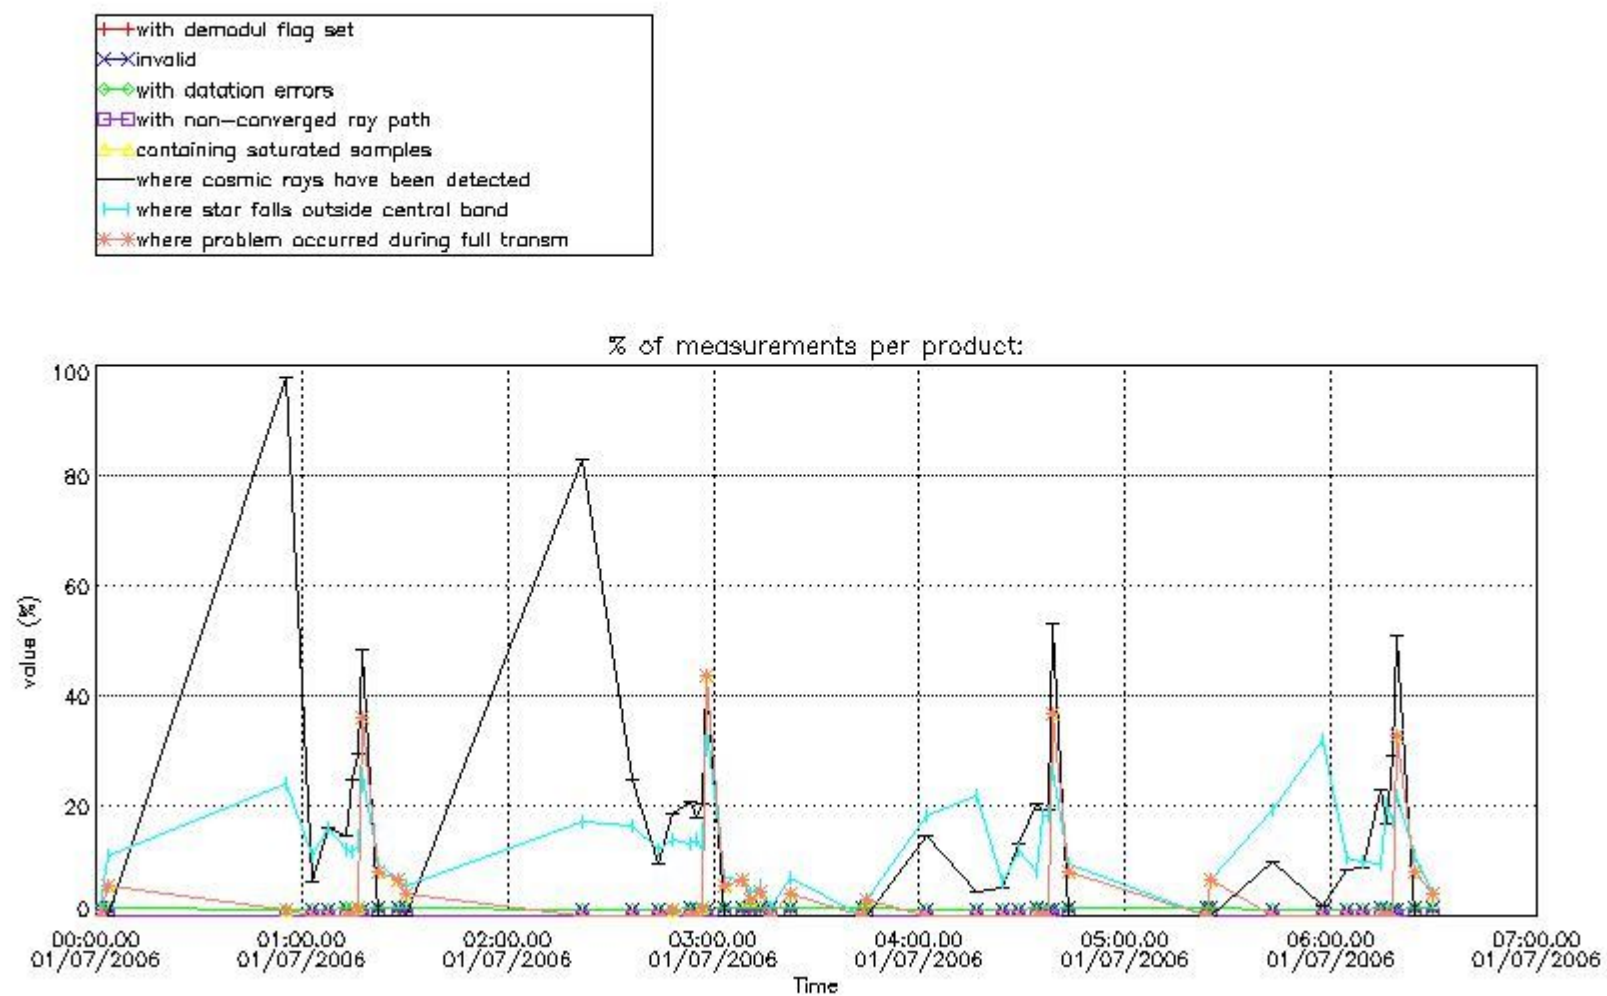

At least one measurement with demodulation flag set:	8.16327 %
Reference spectrum computed from DB:	0.00000 %
Reference spectrum with small number of measurements:	0.00000 %
SATU data not used:	0.00000 %

5.2 Plot quality information per product (time dependant)

5.3 Plot quality information per product (world map)