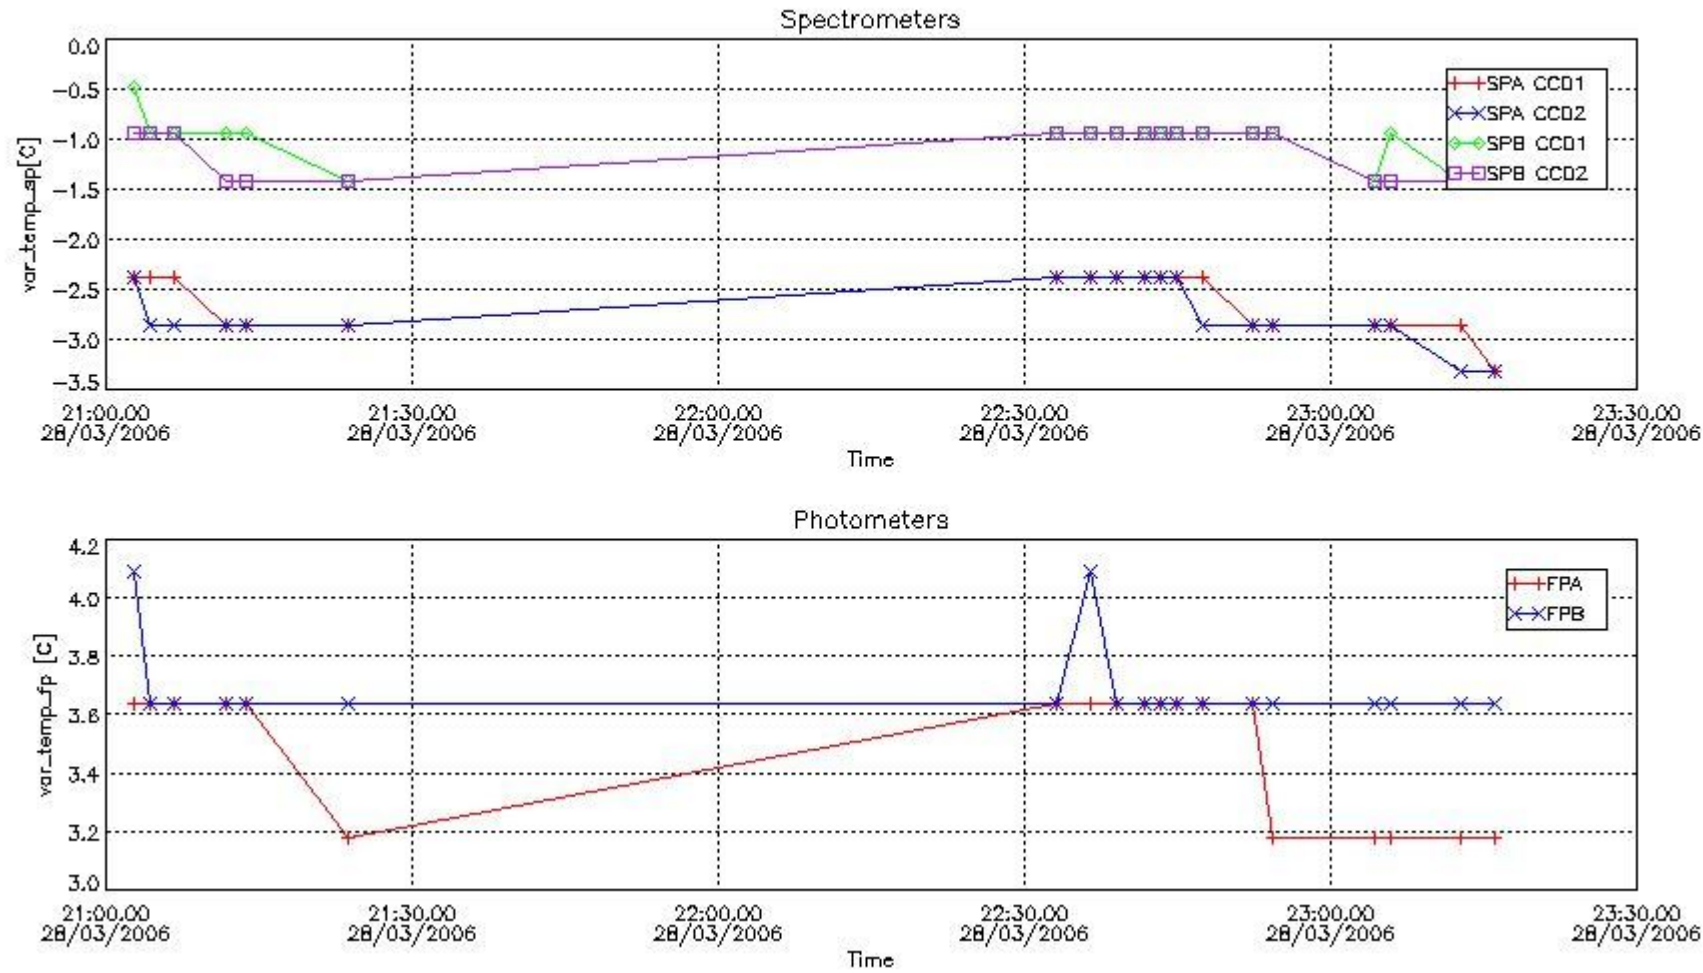

4. Overview of dark signal processing per product

The Dark Charge (DC) is a temperature-dependant signal added to the useful measurements and it is therefore subtracted from them during the processing. There are two phenomena that produce a continuous increase of the DC: the "hot pixels" (a pixel is "hot" when its DC exceeds by a significant amount its value measured on ground at the same temperature) and the "Random Telegraphic Signal" (abrupt change positive or negative of the CCD pixel signal, random in time, affecting only the DC part of the signal and not the photon generated signal).

In this section a list of products that did not use the Dark Sky Area (DSA) observation for the DC computation is given. It is also provided the mean DC plot per product for dark limb products with no error flag set.

4.1 These products did not use the DSA observation for DC computation:

Product name	DC information
GOM_TRA_1PNPDE20060328_210246_000000442046_00215_21311_0000.N1	DC map with no T dep. (12)
GOM_TRA_1PNPDE20060328_210415_000000402046_00215_21311_0001.N1	DC map used (0)
GOM_TRA_1PNPDE20060328_210645_000000452046_00215_21311_0002.N1	DC map used (0)
GOM_TRA_1PNPDE20060328_211146_000000462046_00215_21311_0003.N1	DC map used (0)
GOM_TRA_1PNPDE20060328_211347_000000442046_00215_21311_0004.N1	DC map used (0)
GOM_TRA_1PNPDE20060328_212343_000000392046_00215_21311_0005.N1	DC map used (0)

4.2 Plot of mean dark charges per product: only products in DARK limb conditions without errors are used