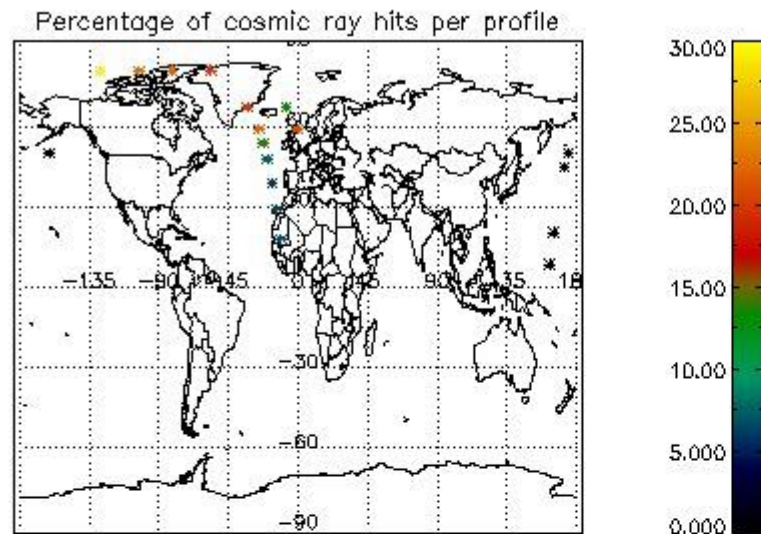

6. Statistics and plot of tangent altitude of the last measurement (DARK & BRIGHT products without errors)

6.1 Statistics on tangent altitude lost:

Statistics	DARK	BRIGHT	TWILIGHT
Mean:	15.415	14.272	15.139
St. deviation:	5.0007	6.9318	1.7918
Maximum:	19.787	23.540	16.487
Minimum:	6.7910	3.3425	12.501
Number of data:	5.0000	9.0000	4.0000

6.2 Plot for DARK limb products