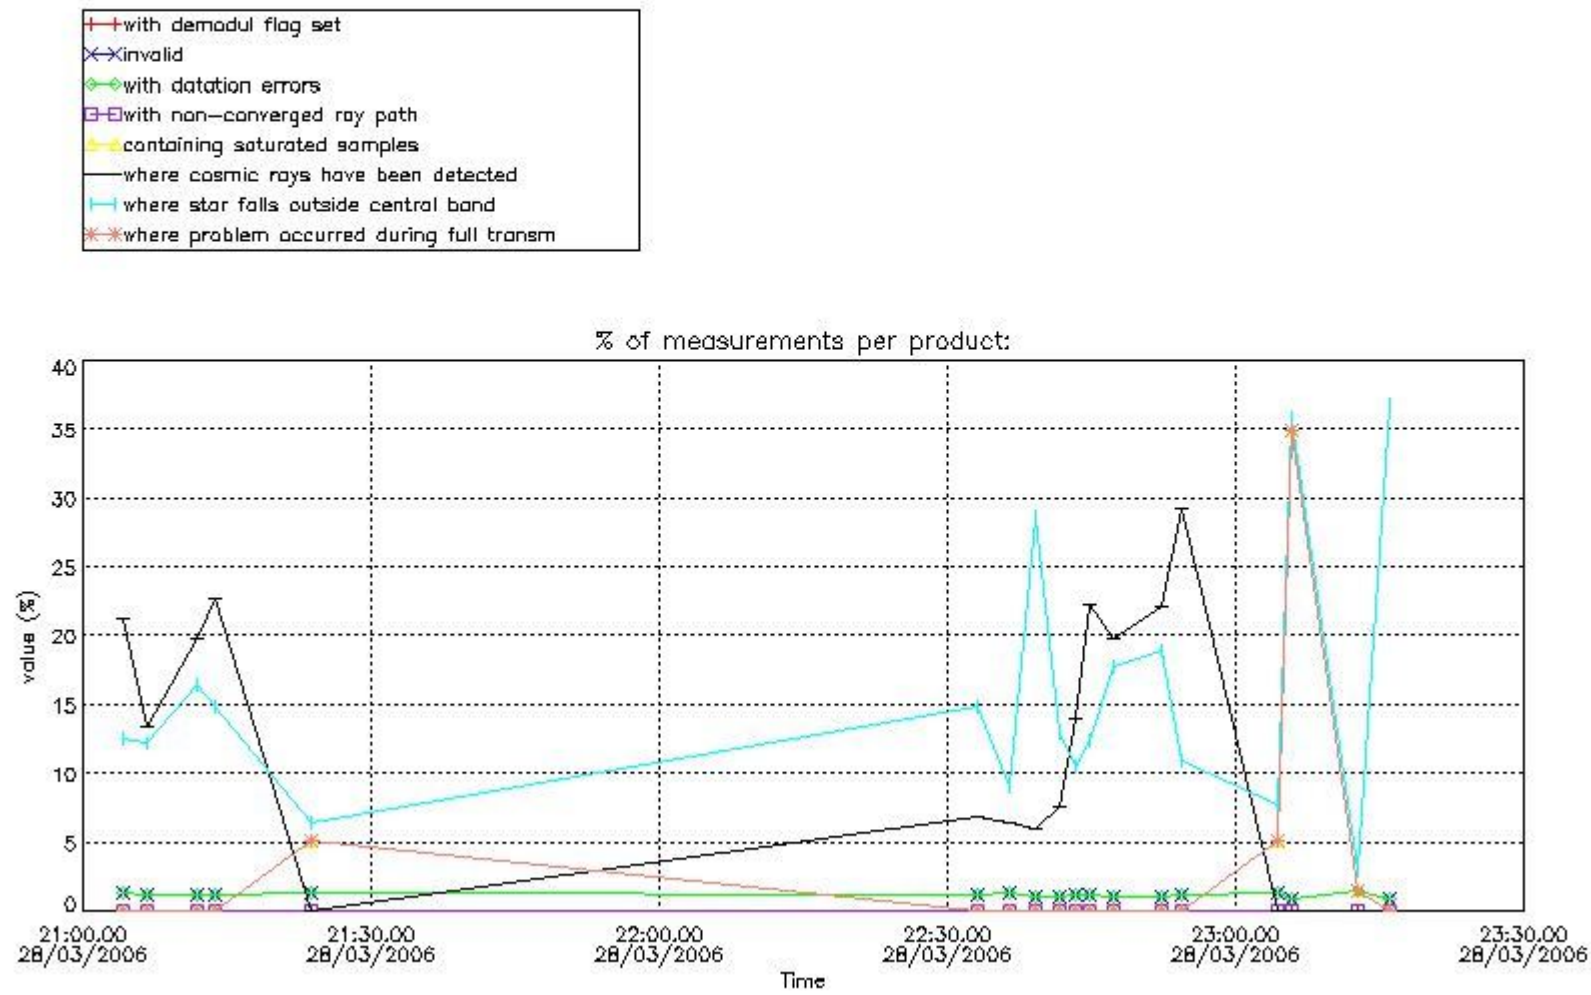

At least one measurement with demodulation flag set:	5.5556 %
Reference spectrum computed from DB:	0.0000 %
Reference spectrum with small number of measurements:	0.0000 %
SATU data not used:	0.0000 %

5.2 Plot quality information per product (time dependant)

5.3 Plot quality information per product (world map)