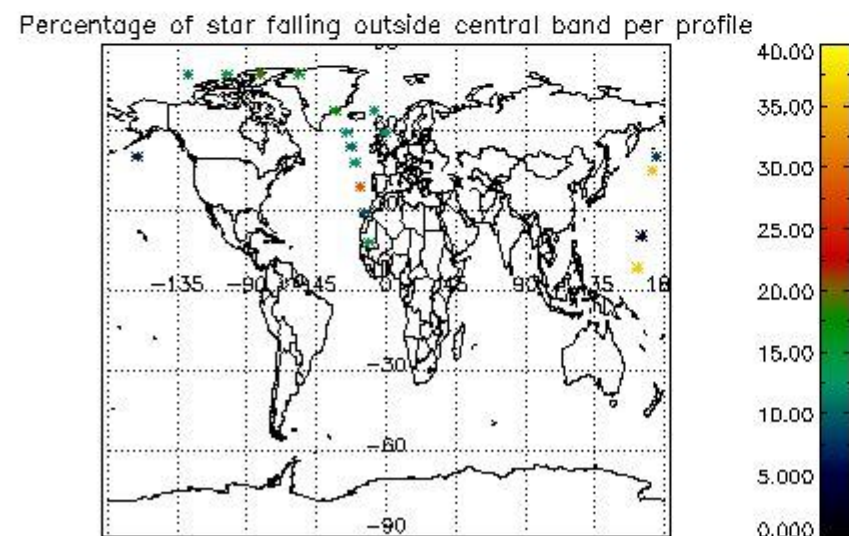

6. Statistics and plot of tangent altitude of the last measurement (DARK & BRIGHT products without errors)

6.1 Statistics on tangent altitude lost:

Statistics	DARK	BRIGHT	TWILIGHT
Mean:	15.415	14.272	15.139
St. deviation:	5.0007	6.9318	1.7918
Maximum:	19.787	23.540	16.487
Minimum:	6.7910	3.3425	12.501
Number of data:	5.0000	9.0000	4.0000

6.2 Plot for DARK limb products