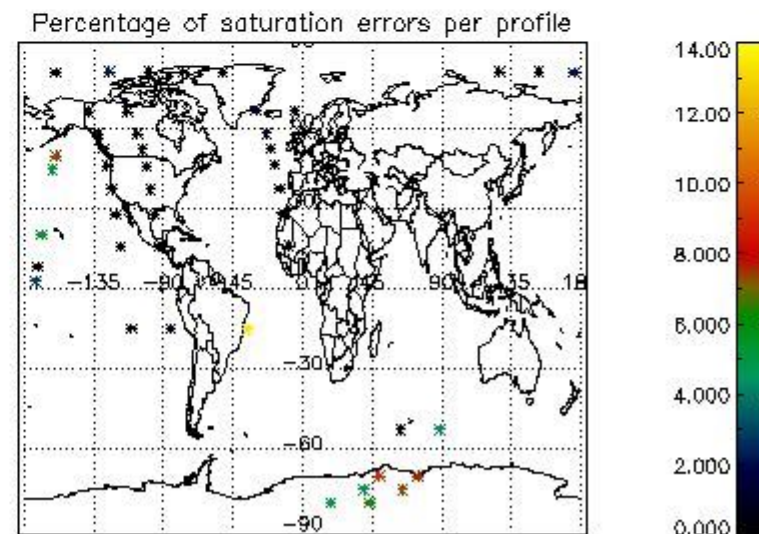

6. Statistics and plot of tangent altitude of the last measurement (DARK & BRIGHT products without errors)

6.1 Statistics on tangent altitude lost:

Statistics	DARK	BRIGHT	TWILIGHT
Mean:	16.757	18.084	15.588
St. deviation:	5.5958	4.0254	0.97238
Maximum:	23.767	25.050	16.887
Minimum:	2.5818	11.159	13.866
Number of data:	18.000	21.000	8.0000

6.2 Plot for DARK limb products