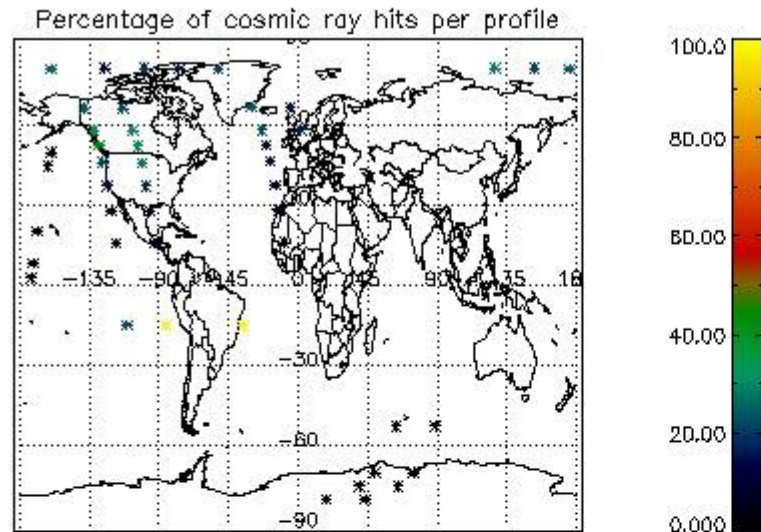

6. Statistics and plot of tangent altitude of the last measurement (DARK & BRIGHT products without errors)

6.1 Statistics on tangent altitude lost:

Statistics	DARK	BRIGHT	TWILIGHT
Mean:	16.757	18.084	15.588
St. deviation:	5.5958	4.0254	0.97238
Maximum:	23.767	25.050	16.887
Minimum:	2.5818	11.159	13.866
Number of data:	18.000	21.000	8.0000

6.2 Plot for DARK limb products