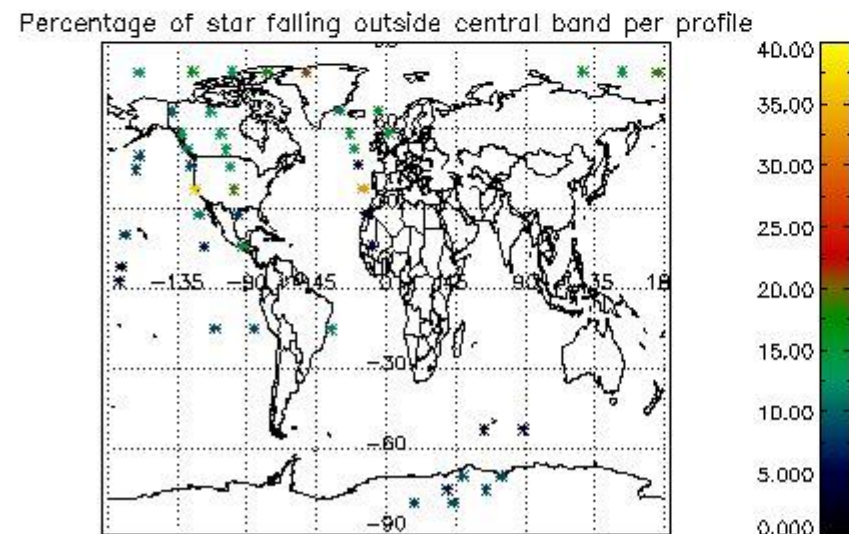

6. Statistics and plot of tangent altitude of the last measurement (DARK & BRIGHT products without errors)

6.1 Statistics on tangent altitude lost:

Statistics	DARK	BRIGHT	TWILIGHT
Mean:	16.757	18.084	15.588
St. deviation:	5.5958	4.0254	0.97238
Maximum:	23.767	25.050	16.887
Minimum:	2.5818	11.159	13.866
Number of data:	18.000	21.000	8.0000

6.2 Plot for DARK limb products