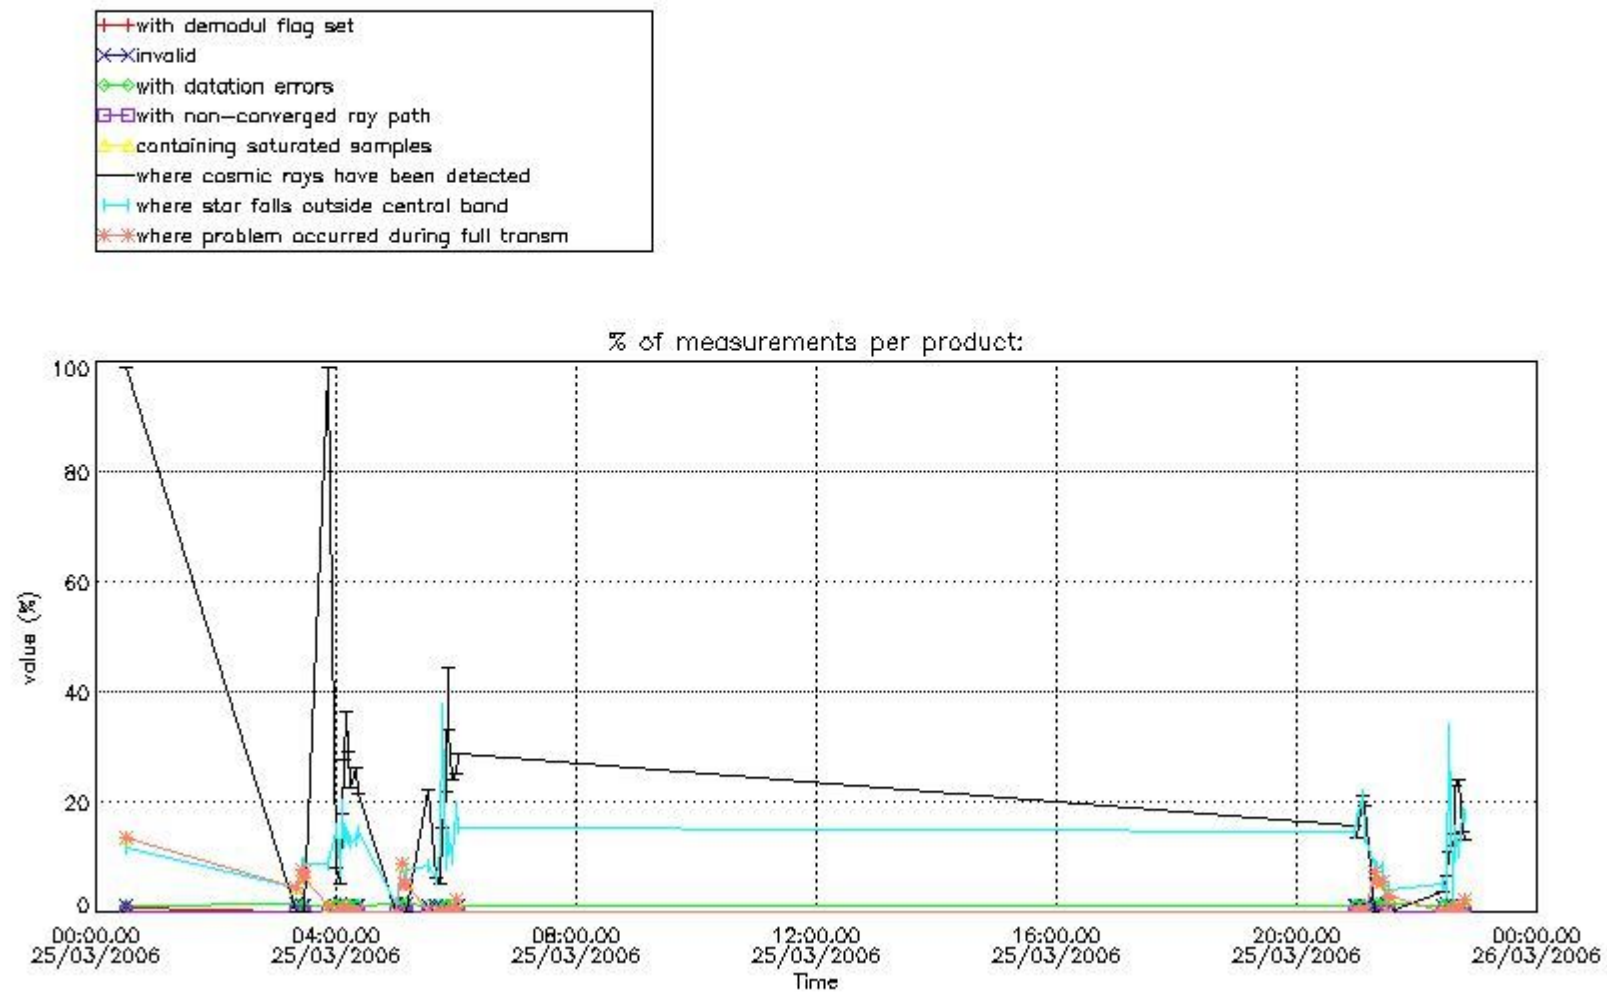

5.1 Percentage of products during reporting period with:

At least one measurement with demodulation flag set:	8.51064 %
Reference spectrum computed from DB:	0.00000 %
Reference spectrum with small number of measurements:	0.00000 %
SATU data not used:	0.00000 %

5.2 Plot quality information per product (time dependant)

5.3 Plot quality information per product (world map)