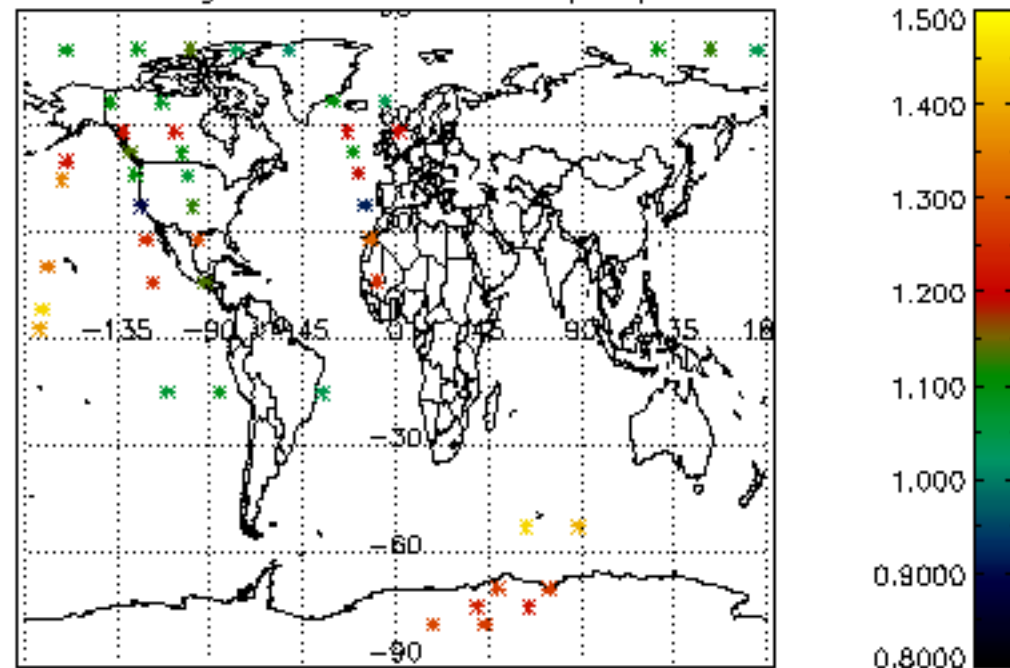

Percentage of cosmic ray hits per profile

Percentage of datation errors per profile

Percentage of star falling outside central band per profile

Percentage of saturation errors per profile

Tangent altitude at which the star is lost