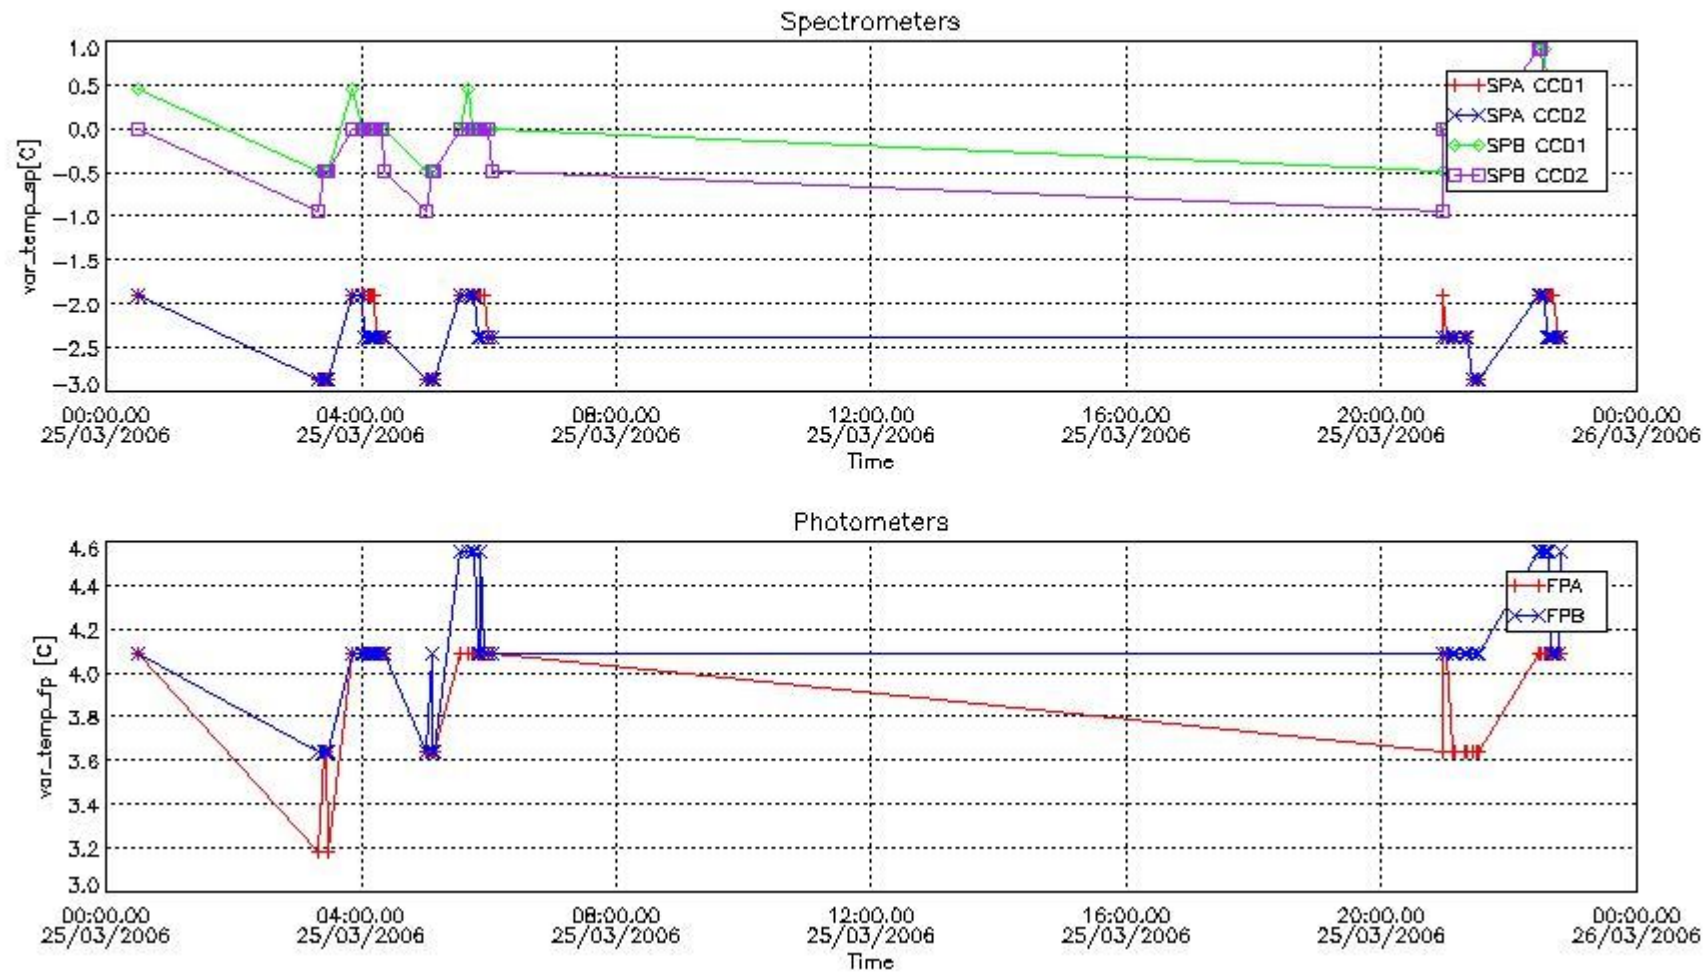

47	GOM_TRA_1PNPDE20060325_224629_00000482046_00173_21269_0007.N1	25-MAR-2006 22:46:29	Bright	48.000	106	9Bet Crv	2.6480	5600.0	96	21269	No
48	GOM_TRA_1PNPDE20060325_224833_00000462046_00173_21269_0008.N1	25-MAR-2006 22:48:33	Bright	46.000	100	4Gam Crv	2.5800	13100.	92	21269	No

3. Plot of GOMOS spectrometers and photometers temperatures from level 1b data

4. Overview of dark signal processing per product

The Dark Charge (DC) is a temperature-dependant signal added to the useful measurements and it is therefore subtracted from them during the processing. There are two phenomena that produce a continuous increase of the DC: the "hot pixels" (a pixel is "hot" when its DC exceeds by a significant amount its value measured on ground at the same temperature) and the "Random Telegraphic Signal" (abrupt change positive or negative of the CCD pixel signal, random in time, affecting only the DC part of the signal and not the photon generated signal).

In this section a list of products that did not use the Dark Sky Area (DSA) observation for the DC computation is given. It is also provided the mean DC plot per product for dark limb products with no error flag set.

4.1 These products did not use the DSA observation for DC computation:

Product name	DC information
GOM_TRA_1PNPDE20060325_205638_00000462046_00172_21268_0000.N1	DC map with no T dep. (12)
GOM_TRA_1PNPDE20060325_205815_00000422046_00172_21268_0001.N1	DC map used (0)
GOM_TRA_1PNPDE20060325_210042_00000482046_00172_21268_0002.N1	DC map used (0)
GOM_TRA_1PNPDE20060325_210553_00000502046_00172_21268_0003.N1	DC map used (0)
GOM_TRA_1PNPDE20060325_210757_00000442046_00172_21268_0004.N1	DC map used (0)
GOM_TRA_1PNPDE20060325_211806_00000412046_00172_21268_0005.N1	DC map used (0)
GOM_TRA_1PNPDE20060325_211933_00000372046_00172_21268_0006.N1	DC map used (0)
GOM_TRA_1PNPDE20060325_212628_00000382046_00172_21268_0007.N1	DC map used (0)