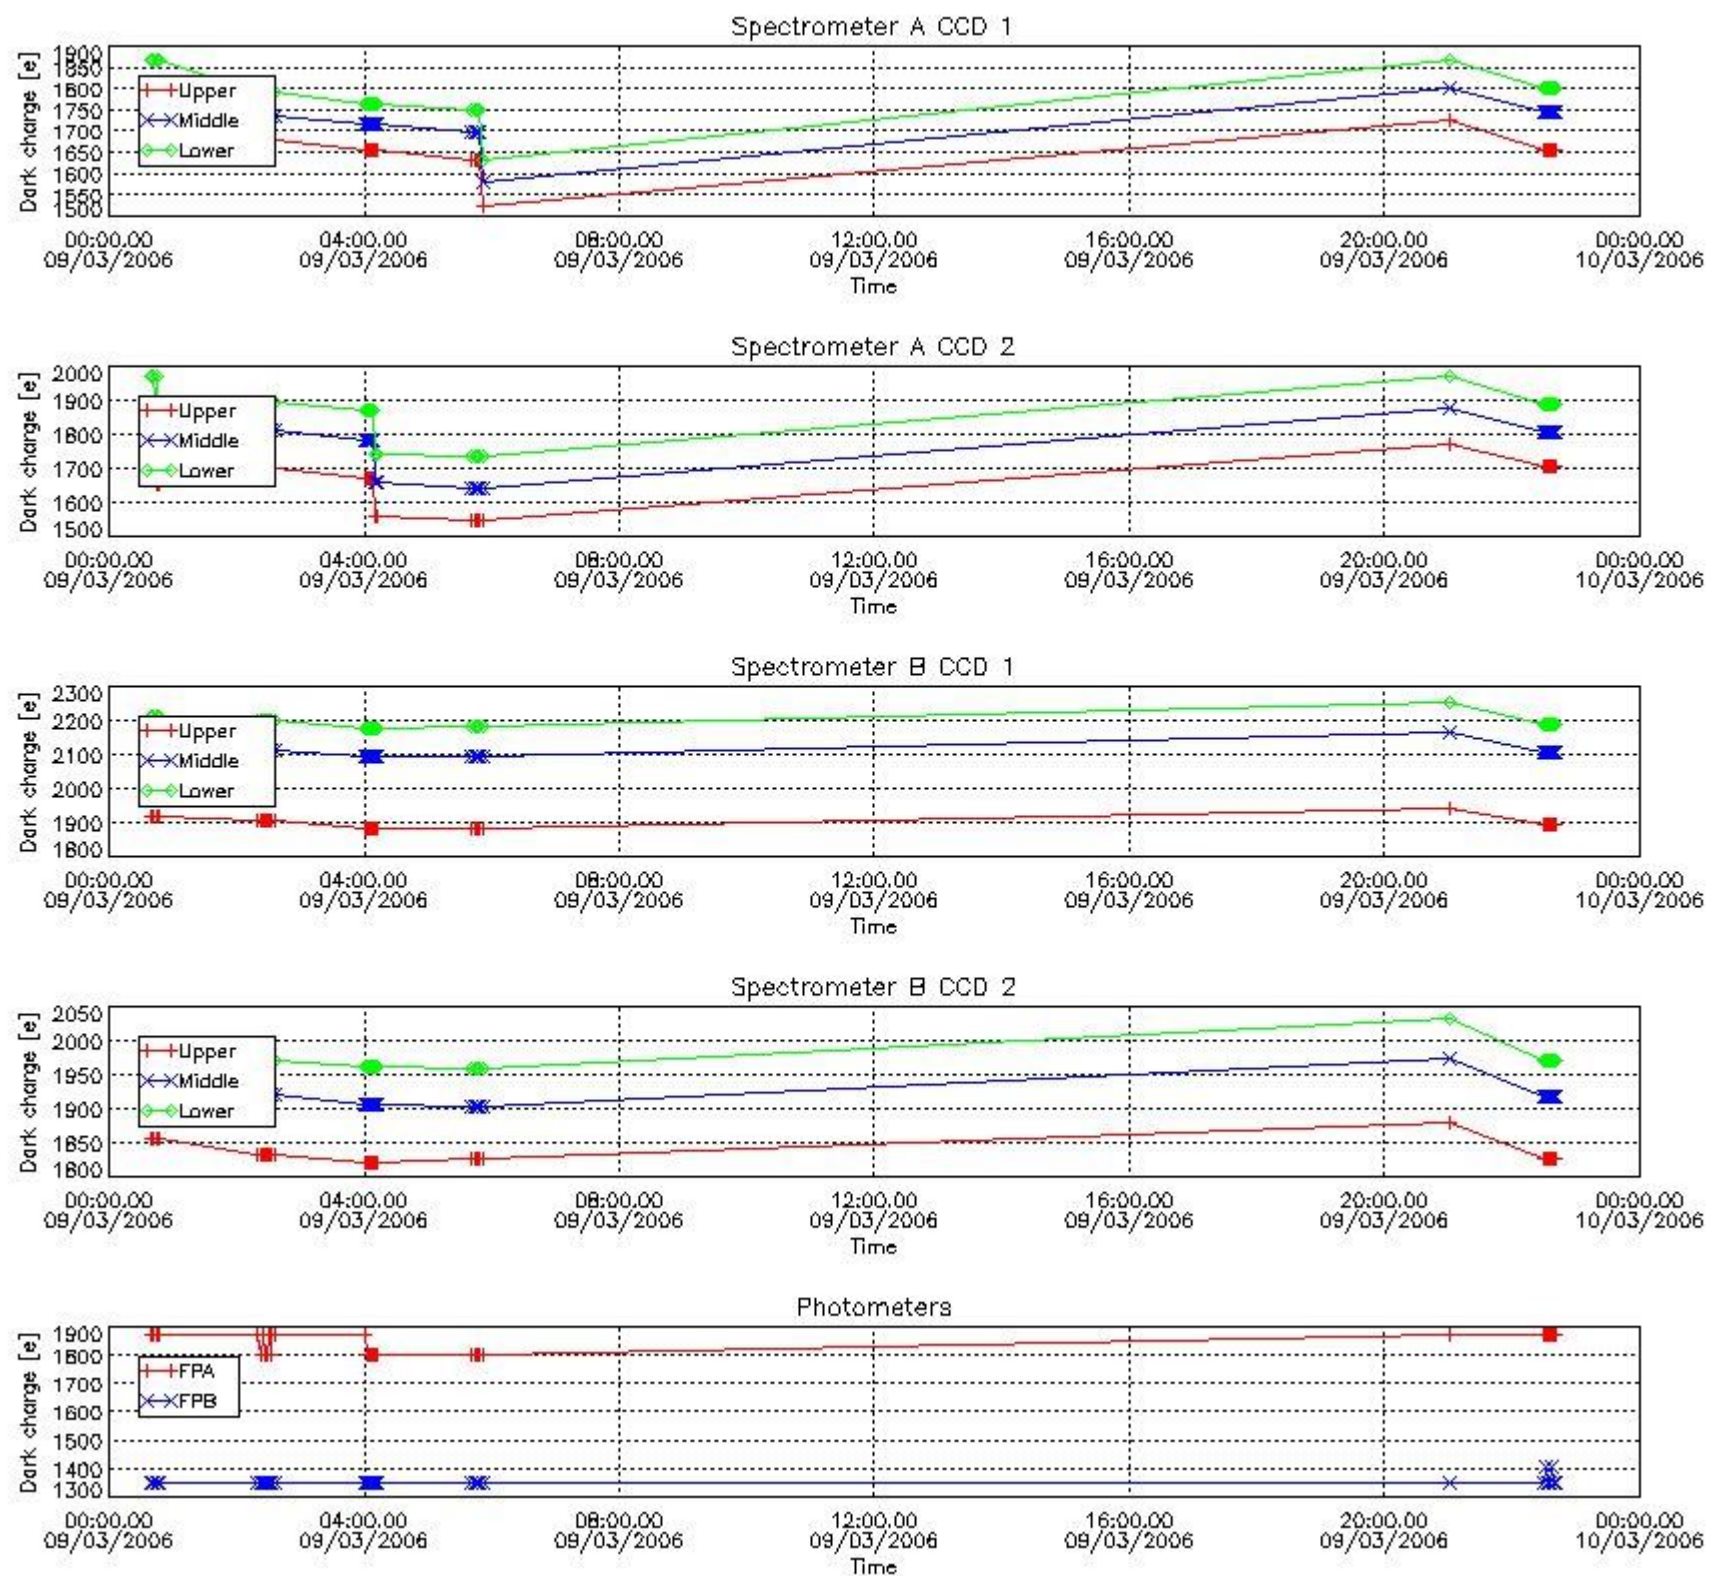

4.2 Plot of mean dark charges per product: only products in DARK limb conditions without errors are used

5. Demodulation flag and quality information monitoring

In this section it is presented the modulation information extracted from the pcd (product confidence data) at measurement level and information extracted from the Quality Summary dataset. Only products without errors (error flag in the MPH set to "0") are used.