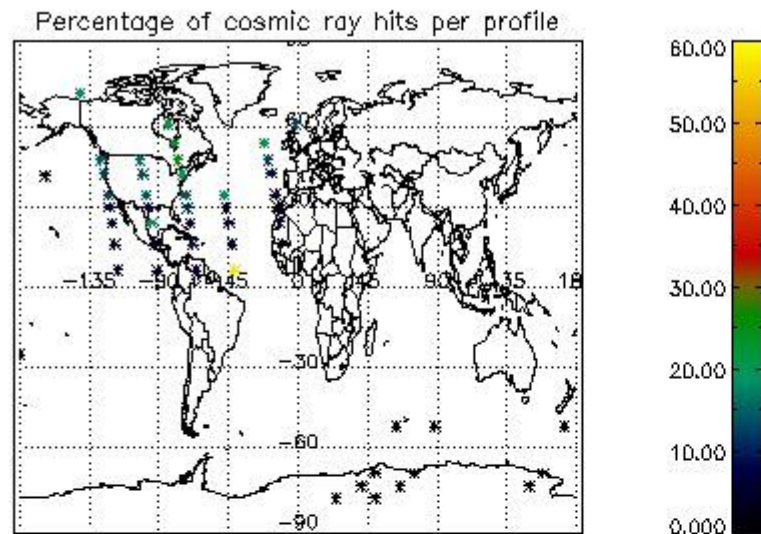

6. Statistics and plot of tangent altitude of the last measurement (DARK & BRIGHT products without errors)

6.1 Statistics on tangent altitude lost:

Statistics	DARK	BRIGHT	TWILIGHT
Mean:	19.241	21.277	NaN
St. deviation:	7.8475	4.1990	NaN
Maximum:	35.359	26.418	NaN
Minimum:	6.5621	10.062	NaN
Number of data:	36.000	14.000	NaN

6.2 Plot for DARK limb products