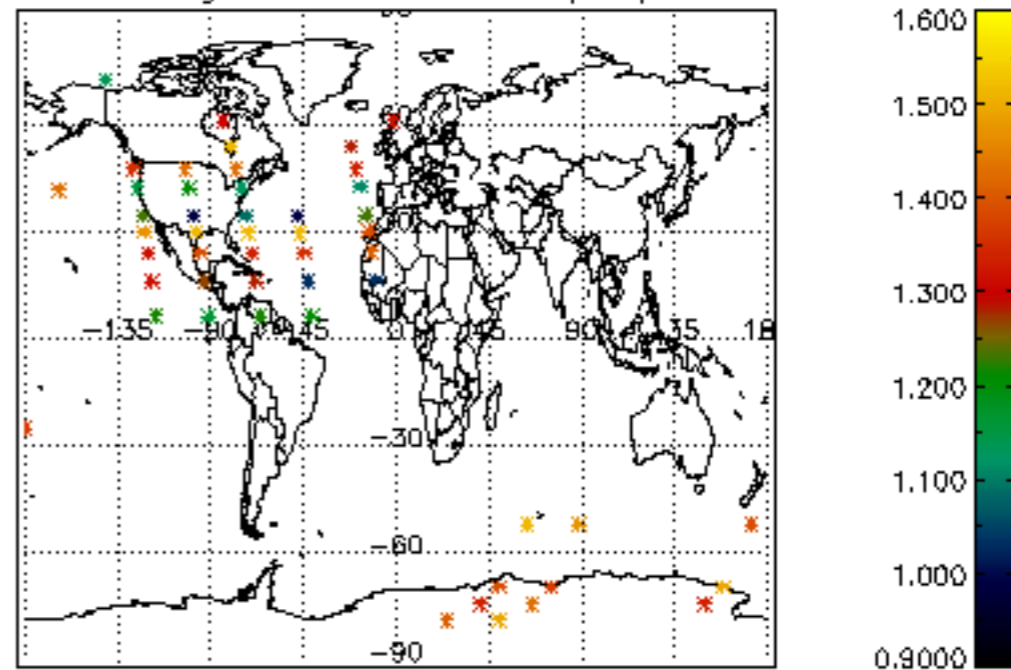

Percentage of datation errors per profile