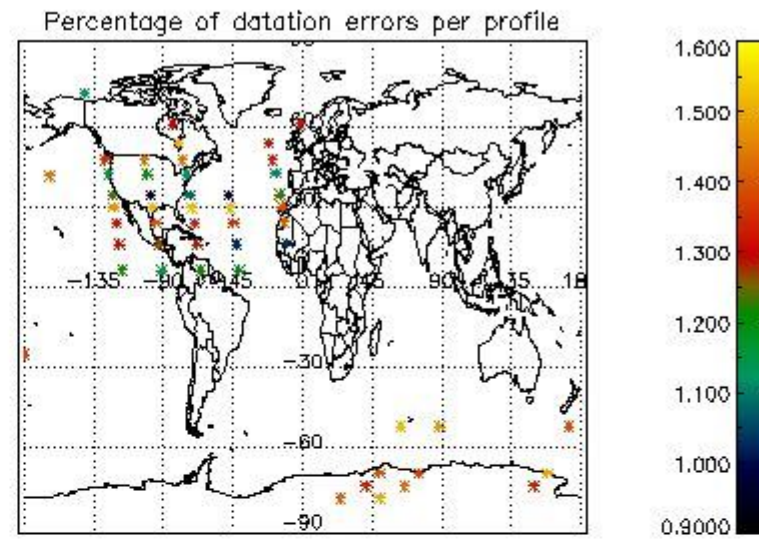

6. Statistics and plot of tangent altitude of the last measurement (DARK & BRIGHT products without errors)

6.1 Statistics on tangent altitude lost:

Statistics	DARK	BRIGHT	TWILIGHT
Mean:	19.241	21.277	NaN
St. deviation:	7.8475	4.1990	NaN
Maximum:	35.359	26.418	NaN
Minimum:	6.5621	10.062	NaN
Number of data:	36.000	14.000	NaN

6.2 Plot for DARK limb products