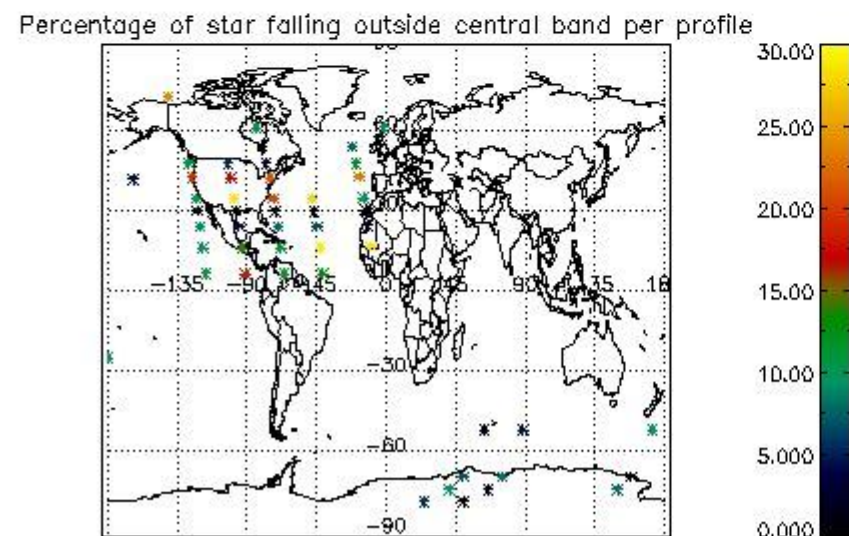

6. Statistics and plot of tangent altitude of the last measurement (DARK & BRIGHT products without errors)

6.1 Statistics on tangent altitude lost:

Statistics	DARK	BRIGHT	TWILIGHT
Mean:	19.241	21.277	NaN
St. deviation:	7.8475	4.1990	NaN
Maximum:	35.359	26.418	NaN
Minimum:	6.5621	10.062	NaN
Number of data:	36.000	14.000	NaN

6.2 Plot for DARK limb products