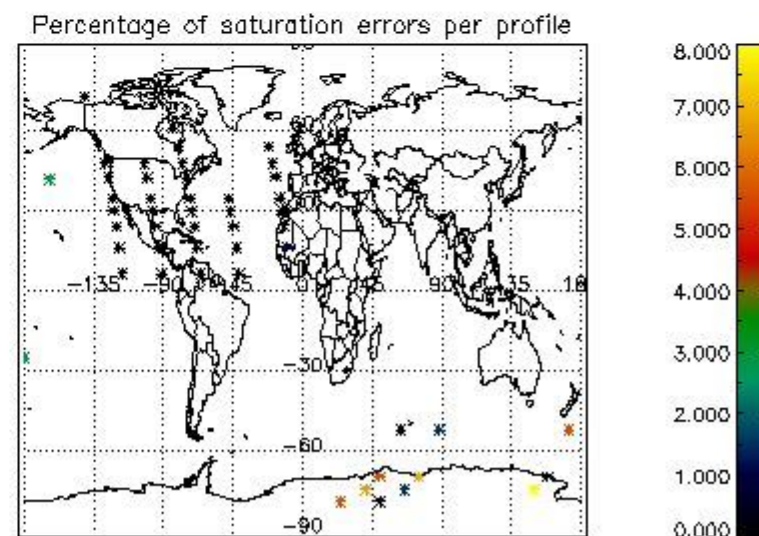

6. Statistics and plot of tangent altitude of the last measurement (DARK & BRIGHT products without errors)

6.1 Statistics on tangent altitude lost:

Statistics	DARK	BRIGHT	TWILIGHT
Mean:	19.241	21.277	NaN
St. deviation:	7.8475	4.1990	NaN
Maximum:	35.359	26.418	NaN
Minimum:	6.5621	10.062	NaN
Number of data:	36.000	14.000	NaN

6.2 Plot for DARK limb products