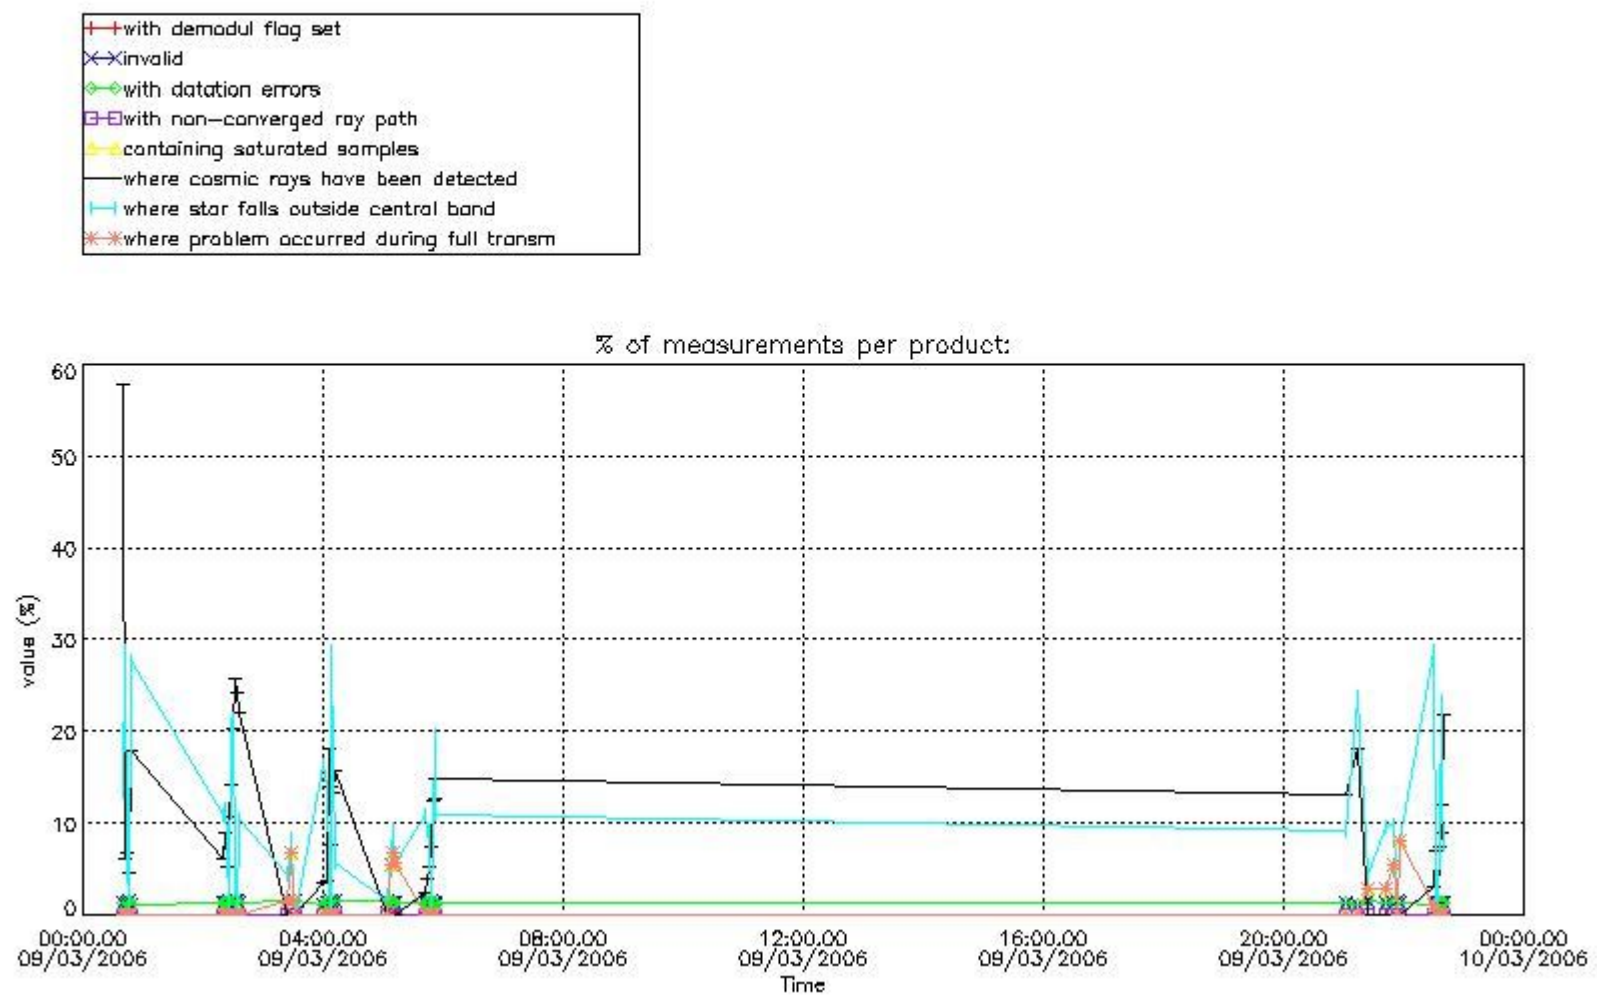

5.1 Percentage of products during reporting period with:

At least one measurement with demodulation flag set:	6.00000 %
Reference spectrum computed from DB:	0.00000 %
Reference spectrum with small number of measurements:	0.00000 %
SATU data not used:	0.00000 %

5.2 Plot quality information per product (time dependant)

5.3 Plot quality information per product (world map)