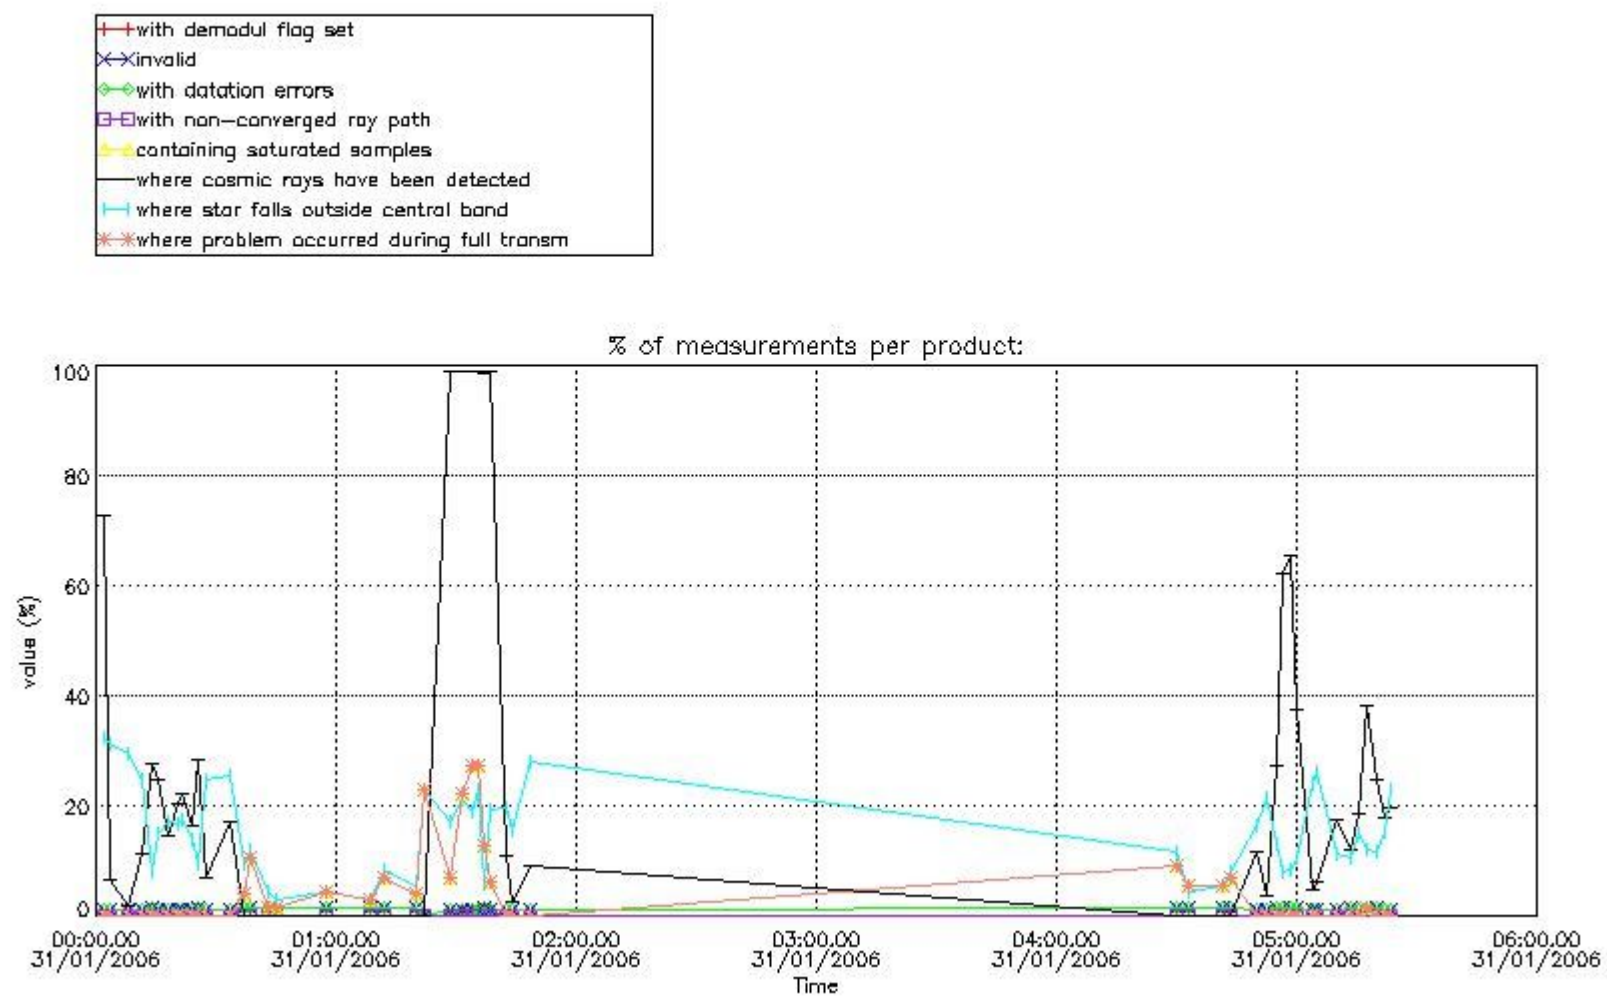

At least one measurement with demodulation flag set:	22.0000 %
Reference spectrum computed from DB:	0.00000 %
Reference spectrum with small number of measurements:	0.00000 %
SATU data not used:	0.00000 %

5.2 Plot quality information per product (time dependant)

5.3 Plot quality information per product (world map)