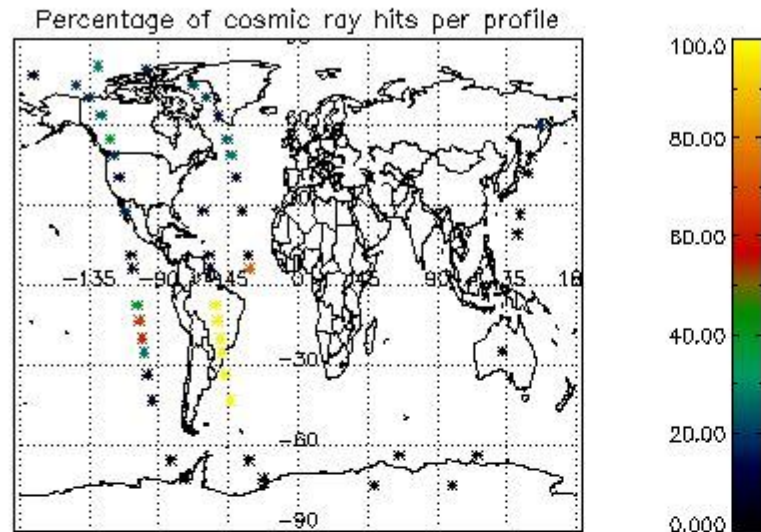

6. Statistics and plot of tangent altitude of the last measurement (DARK & BRIGHT products without errors)

6.1 Statistics on tangent altitude lost:

Statistics	DARK	BRIGHT	TWILIGHT
Mean:	13.547	18.583	14.074
St. deviation:	4.8308	4.7440	3.3094
Maximum:	21.712	23.183	19.778
Minimum:	4.5951	8.9613	10.066
Number of data:	25.000	13.000	12.000

6.2 Plot for DARK limb products