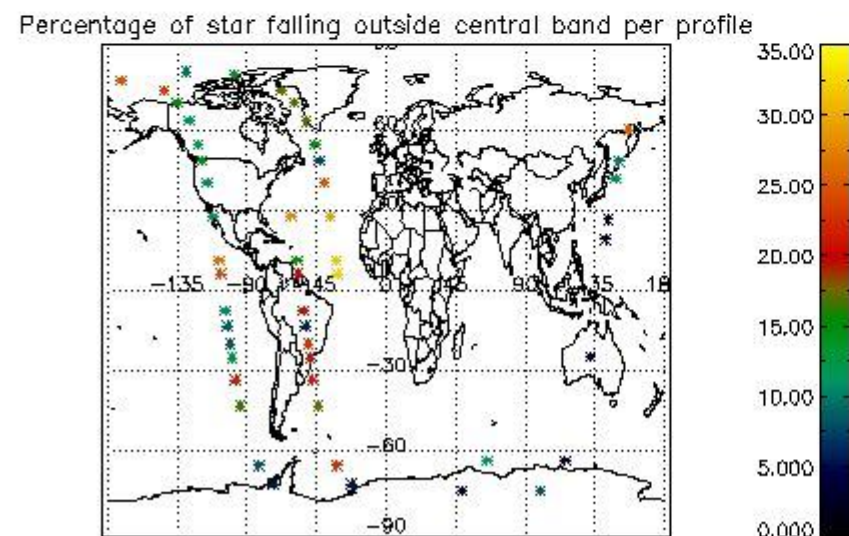

6. Statistics and plot of tangent altitude of the last measurement (DARK & BRIGHT products without errors)

6.1 Statistics on tangent altitude lost:

Statistics	DARK	BRIGHT	TWILIGHT
Mean:	13.547	18.583	14.074
St. deviation:	4.8308	4.7440	3.3094
Maximum:	21.712	23.183	19.778
Minimum:	4.5951	8.9613	10.066
Number of data:	25.000	13.000	12.000

6.2 Plot for DARK limb products