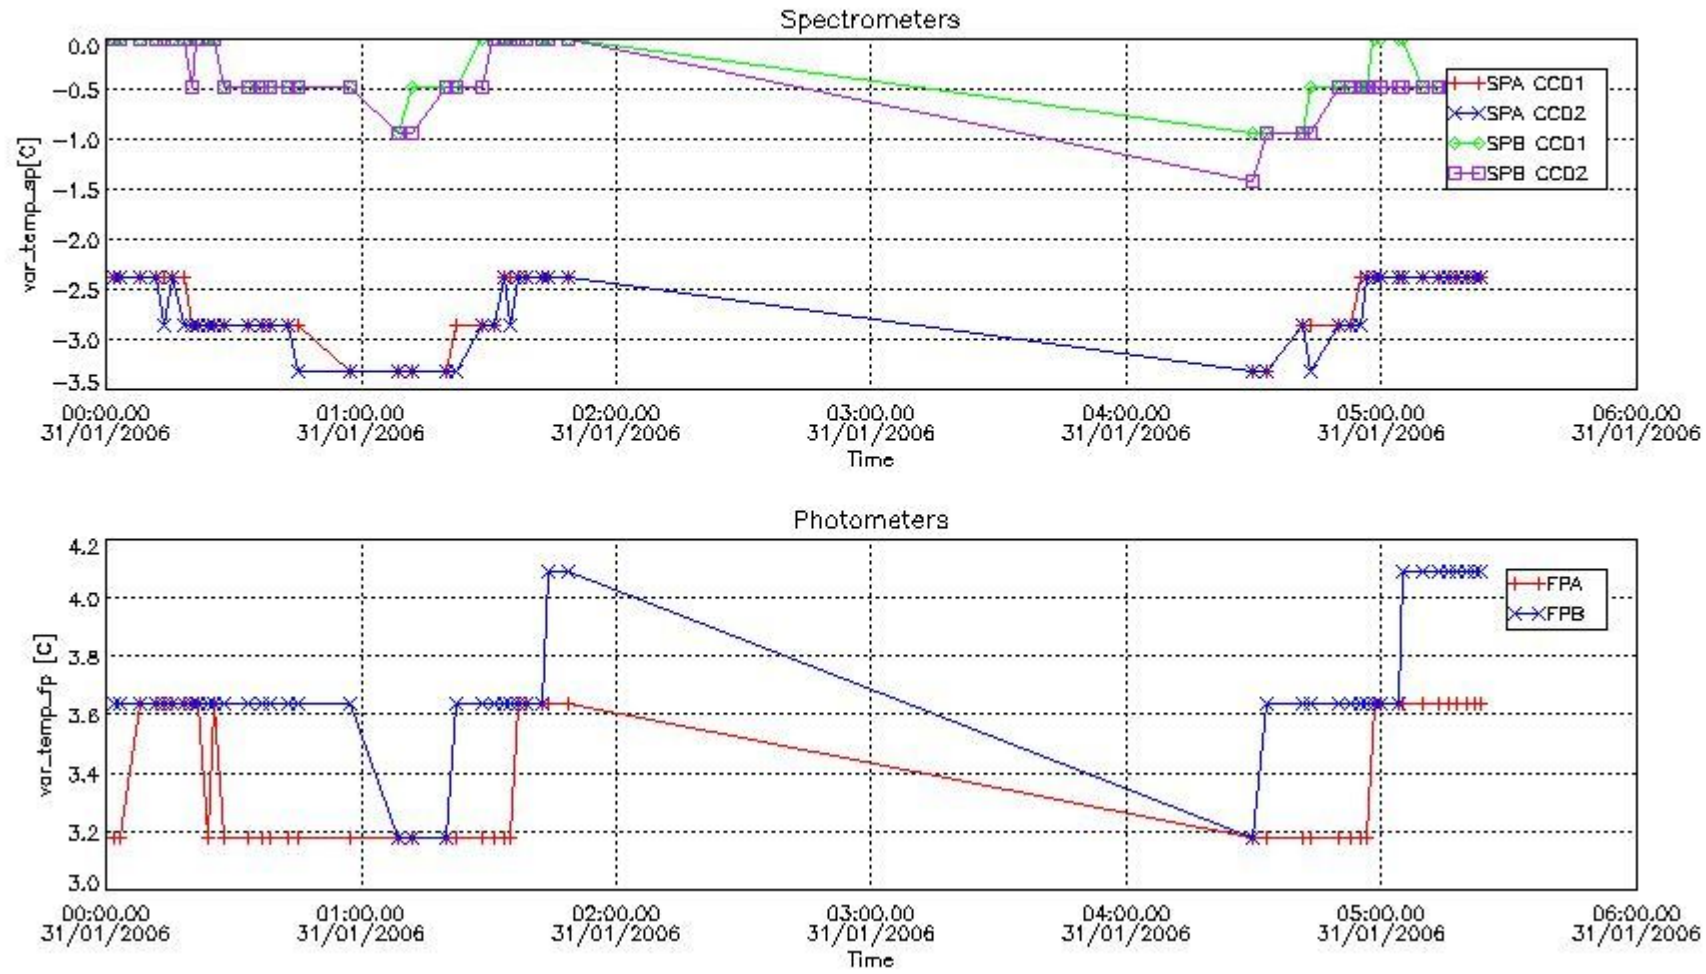

47	GOM_TRA_1PNPDE20060131_051726_000000382044_00406_20500_0015.N1	31-JAN-2006 05:17:26	Dark	38.000	46	Del Vel	1.9540	10600.	76	20500	No
48	GOM_TRA_1PNPDE20060131_051958_000000392044_00406_20500_0016.N1	31-JAN-2006 05:19:58	Dark	38.500	34	Gam2Vel	1.7930	23000.	77	20500	No
49	GOM_TRA_1PNPDE20060131_052204_000000402044_00406_20500_0017.N1	31-JAN-2006 05:22:04	Dark	39.500	70	Zet Pup	2.2460	39000.	79	20500	No
50	GOM_TRA_1PNPDE20060131_052327_000000442044_00406_20500_0018.N1	31-JAN-2006 05:23:27	Dark	43.500	117	Pi Pup	2.7060	3800.0	87	20500	No

3. Plot of GOMOS spectrometers and photometers temperatures from level 1b data

4. Overview of dark signal processing per product

The Dark Charge (DC) is a temperature-dependant signal added to the useful measurements and it is therefore subtracted from them during the processing. There are two phenomena that produce a continuous increase of the DC: the "hot pixels" (a pixel is "hot" when its DC exceeds by a significant amount its value measured on ground at the same temperature) and the "Random Telegraphic Signal" (abrupt change positive or negative of the CCD pixel signal, random in time, affecting only the DC part of the signal and not the photon generated signal).

In this section a list of products that did not use the Dark Sky Area (DSA) observation for the DC computation is given. It is also provided the mean DC plot per product for dark limb products with no error flag set.

4.1 All products used the DSA observation for the DC computation

4.2 Plot of mean dark charges per product: only products in DARK limb conditions without errors are used